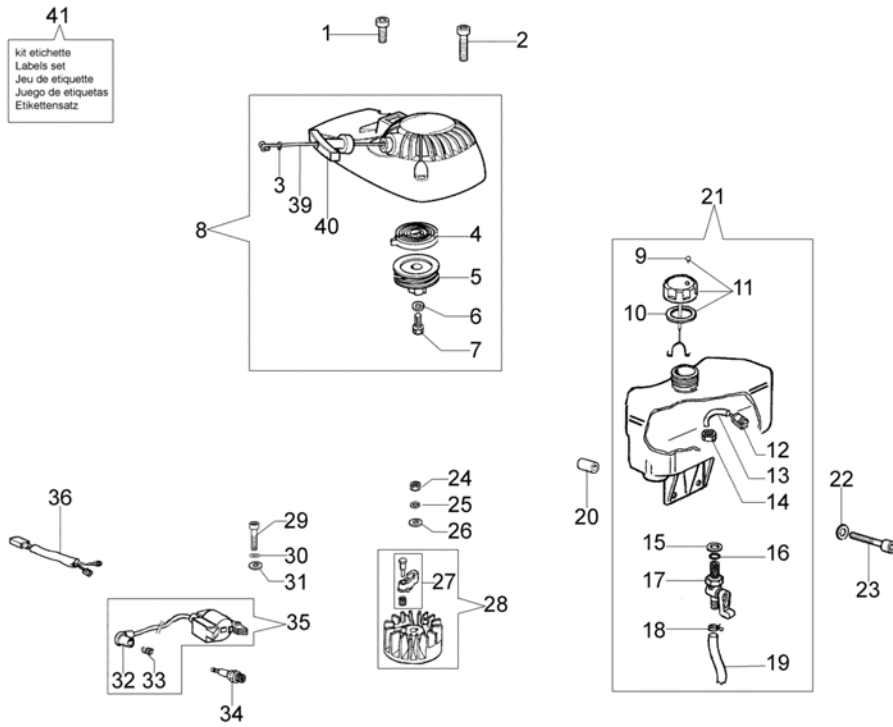

TR 1551 - Starter assy and Fuel tank