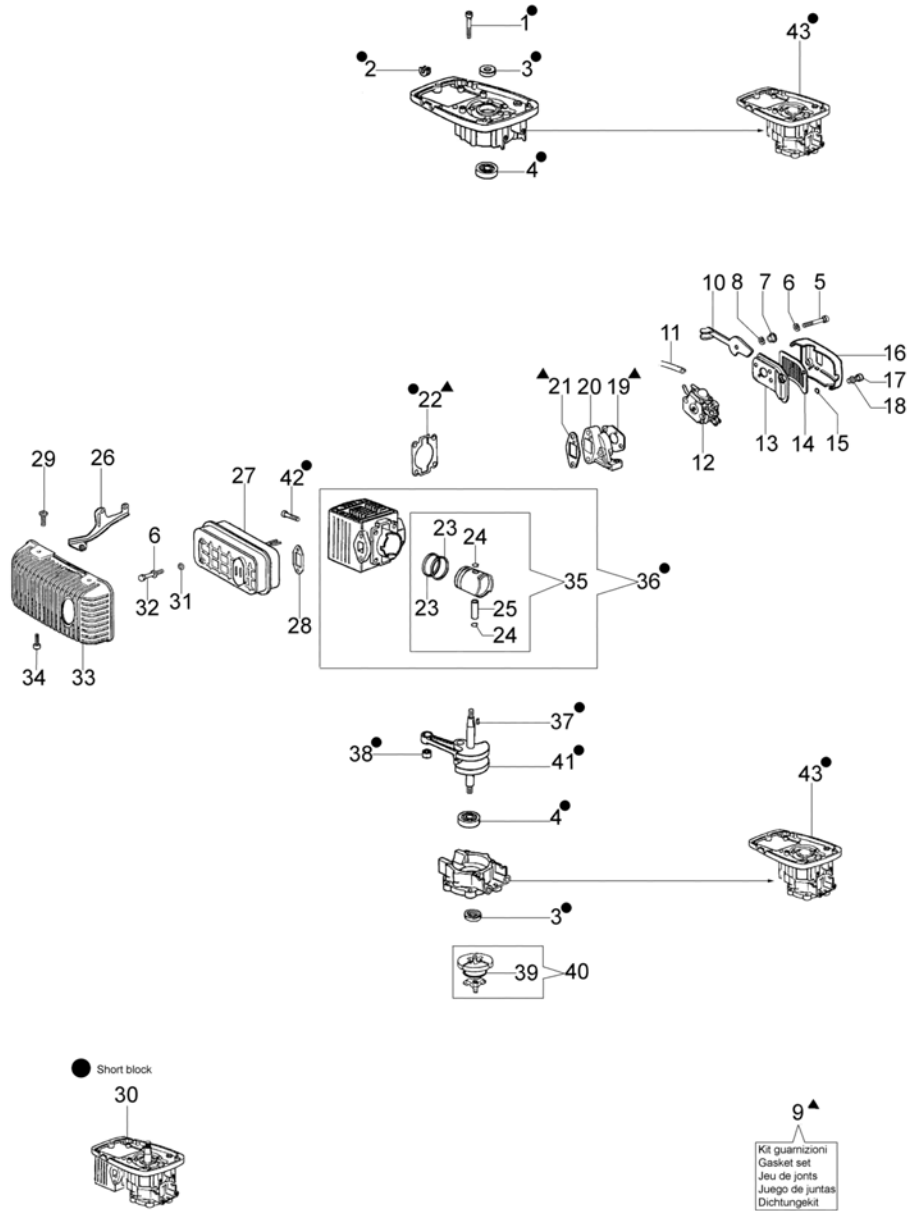

TR 1551 - Engine assy

TR 1551 - Engine assy

Ref.Nu	Qty	Part number	Description	Validity from	Validity till	Notes	Bulletin
1	4	3801066	Screw				
2	1	005000347A	Grommet				
3	2	3050015AR	Seal ring				
4	2	3034012R	Bearing				
5	2	3801012	Screw				
6	5	3833073R	Washer				
7	1	4098019	Washer				
8	1	3833080	Washer				
9	1	375200087	Gasket set				
10	1	4098010	Lever				
11	1	375200089	Hose				
12	1	2318785AR	Carburetor WT-866A				
13	1	4098008	Support				
14	1	4098025	Air filter				
15	2	3049005	O-ring				
16	1	4100371C	Filter cover				
17	2	3908009	Screw				
18	2	3916005R	Sealing washer				
19	1	4174093AR	Gasket				
20	1	375200069	Insulator				
21	1	375200075	Gasket				
22	1	375200078R	Gasket				
23	2	004000015R	Piston ring d.40				
24	2	004900061R	Ring				
25	1	301000035R	Piston pin				
26	1	301000342	Support				
27	1	301000357AR	Muffler				
28	1	300000035	Gasket				
29	1	3960073R	Screw				
30	1	53032026R	Short Block				
31	2	3918005	Washer				
32	2	005400303R	Screw				
33	1	375200071A	Muffler cover				
34	1	4175080	Screw				
35	1	301000375B	Piston assy Ø40				
36	1	301000365B	Complete cylinder				
37	1	301000047	Key				
38	1	3037005	Bearing				
39	1	004900137BR	Spring				
40	1	375100036AR	Clutch				
41	1	375200099AR	Crankshaft				
42	4	3801025	Screw				
43	1	301000408	Crankcase assy				BT6-049-