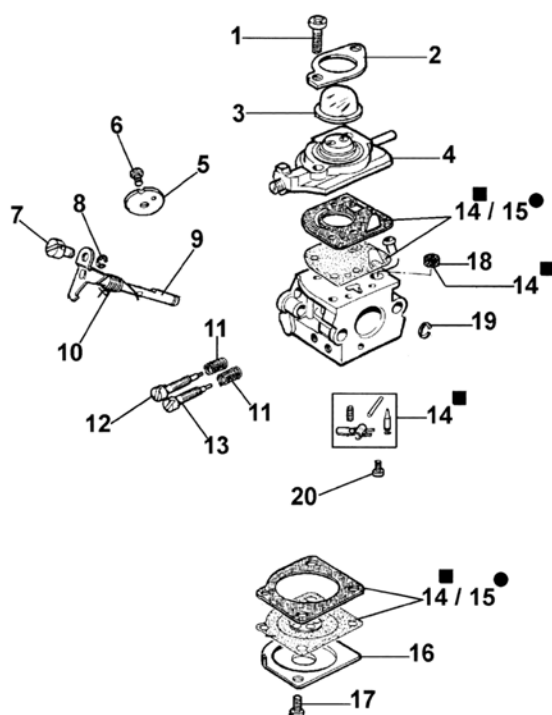

TR 1551 - Carburetor C1Q-E6

● 15 Kit membrane & guarnizioni
Diaphragm & gasket set

■ 14 Kit riparazione/ Repair kit

TR 1551 - Carburetor C1Q-E6

Ref.Nu	Qty	Part number	Description	Validity from	Validity till	Notes	Bulletin
1	2	2318521	Screw				
2	1	2318526	Cover				
3	1	2318525	Pump				
4	1	2318524	Cover				
5	1	2318389	Shutter				
6	1	2318388	Screw				
7	1	2318412	Hooking spring				
8	1	2318387	Ring				
9	1	2318529	Shaft				
10	1	2318528	Spring				
11	2	2318532	Spring				
12	1	2318533	Screw L				
13	1	2318534	Screw H				
14	1	2318530	Repair kit				
15	1	2318511	Gasket set				
16	1	2318523	Cover				
17	4	2318522	Screw				
18	1	2318392	Filter				
19	1	2318535	Ring				
20	1	2318527	Screw