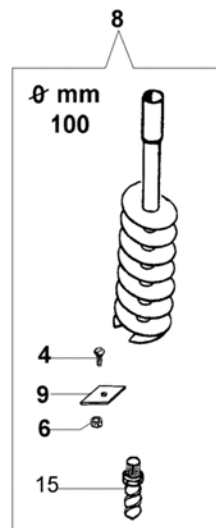

TR 1551 - Drills

TR 1551 - Drills

Ref.Nu	Qty	Part number	Description	Validity from	Validity till	Notes	Bulletin
1	1	375100115	Extension + cotter pin				
2	1	3033139	Pin				
3	1	375100028A	Single flute bit Ø8x100 cm				
4	2	3802007R	Screw				
5	1	375100091A	Blade 8 cm				
6	2	320000028	Nut				
7	1	375100090A	Cap 8 cm				
8	1	375100029A	Single flute bit Ø10x100 cm				
9	1	375100092AR	Blade cm 10				
10	1	375100030A	Single flute bit Ø15x100 cm				
11	1	375100031A	Single flute bit Ø20x100 cm				
12	2	028000055R	Screw				
13	1	375100093A	Blade cm 15				
14	2	006000091	Nut				
15	1	375100088A	Cap 10÷50 cm				
16	1	375100094A	Blade cm 20				
17	1	375100110	Ice bit d.170				
18	1	375100112	Ice bit head				
19	2	3914003R	Nut				
20	2	375100113	Blade				
21	2	3806022	Screw