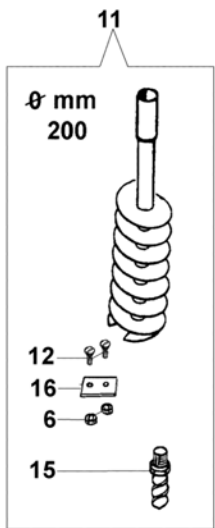

TR 1551 - Drills

TR 1551 - Drills

Ref.Nu	Qty	Part number	Description	Validity from	Validity till	Notes	Bulletin
1	1	375100115	Extension + cotter pin				
2	1	3033139	Pin				
3	1	375100028A	Single flute bit Ø8x100 cm				
4	2	3802007R	Screw				
5	1	375100091A	Blade 8 cm				
6	2	320000028	Nut				
7	1	375100090A	Cap 8 cm				
8	1	375100029A	Single flute bit Ø10x100 cm				
9	1	375100092AR	Blade cm 10				
10	1	375100030A	Single flute bit Ø15x100 cm				
11	1	375100031A	Single flute bit Ø20x100 cm				
12	2	028000055R	Screw				
13	1	375100093A	Blade cm 15				
14	2	006000091	Nut				
15	1	375100088A	Cap 10÷50 cm				
16	1	375100094A	Blade cm 20				
17	1	375100110	Ice bit d.170				
18	1	375100112	Ice bit head				
19	2	3914003R	Nut				
20	2	375100113	Blade				
21	2	3806022	Screw