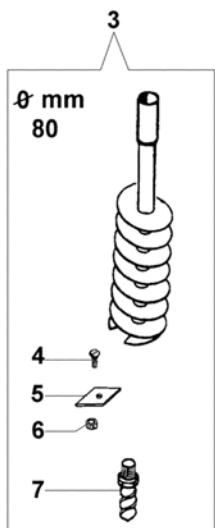

TR 1551 - Drills

TR 1551 - Drills

Ref.Nu	Qty	Part number	Description	Validity from	Validity till	Notes	Bulletin
1	1	375100115	Extension + cotter pin				
2	1	3033139	Pin				
3	1	375100028A	Single flute bit Ø8x100 cm				
4	2	3802007R	Screw				
5	1	375100091A	Blade 8 cm				
6	2	320000028	Nut				
7	1	375100090A	Cap 8 cm				
8	1	375100029A	Single flute bit Ø10x100 cm				
9	1	375100092AR	Blade cm 10				
10	1	375100030A	Single flute bit Ø15x100 cm				
11	1	375100031A	Single flute bit Ø20x100 cm				
12	2	028000055R	Screw				
13	1	375100093A	Blade cm 15				
14	2	006000091	Nut				
15	1	375100088A	Cap 10÷50 cm				
16	1	375100094A	Blade cm 20				
17	1	375100110	Ice bit d.170				
18	1	375100112	Ice bit head				
19	2	3914003R	Nut				
20	2	375100113	Blade				
21	2	3806022	Screw