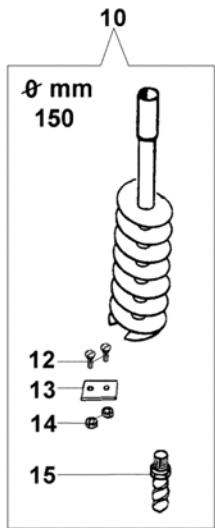

TR 1551 - Drills

TR 1551 - Drills

Ref.Nu	Qty	Part number	Description	Validity from	Validity till	Notes	Bulletin
1	1	375100115	Extension + cotter pin				
2	1	3033139	Pin				
3	1	375100028A	Single flute bit Ø8x100 cm				
4	2	3802007R	Screw				
5	1	375100091A	Blade 8 cm				
6	2	320000028	Nut				
7	1	375100090A	Cap 8 cm				
8	1	375100029A	Single flute bit Ø10x100 cm				
9	1	375100092AR	Blade cm 10				
10	1	375100030A	Single flute bit Ø15x100 cm				
11	1	375100031A	Single flute bit Ø20x100 cm				
12	2	028000055R	Screw				
13	1	375100093A	Blade cm 15				
14	2	006000091	Nut				
15	1	375100088A	Cap 10÷50 cm				
16	1	375100094A	Blade cm 20				
17	1	375100110	Ice bit d.170				
18	1	375100112	Ice bit head				
19	2	3914003R	Nut				
20	2	375100113	Blade				
21	2	3806022	Screw