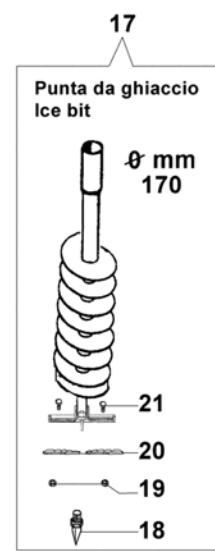

TR 1551 - Drills

TR 1551 - Drills

Ref.Nu	Qty	Part number	Description	Validity from	Validity till	Notes	Bulletin
1	1	375100115	Extension + cotter pin				
2	1	3033139	Pin				
3	1	375100028A	Single flute bit Ø8x100 cm				
4	2	3802007R	Screw				
5	1	375100091A	Blade 8 cm				
6	2	320000028	Nut				
7	1	375100090A	Cap 8 cm				
8	1	375100029A	Single flute bit Ø10x100 cm				
9	1	375100092AR	Blade cm 10				
10	1	375100030A	Single flute bit Ø15x100 cm				
11	1	375100031A	Single flute bit Ø20x100 cm				
12	2	028000055R	Screw				
13	1	375100093A	Blade cm 15				
14	2	006000091	Nut				
15	1	375100088A	Cap 10÷50 cm				
16	1	375100094A	Blade cm 20				
17	1	375100110	Ice bit d.170				
18	1	375100112	Ice bit head				
19	2	3914003R	Nut				
20	2	375100113	Blade				
21	2	3806022	Screw