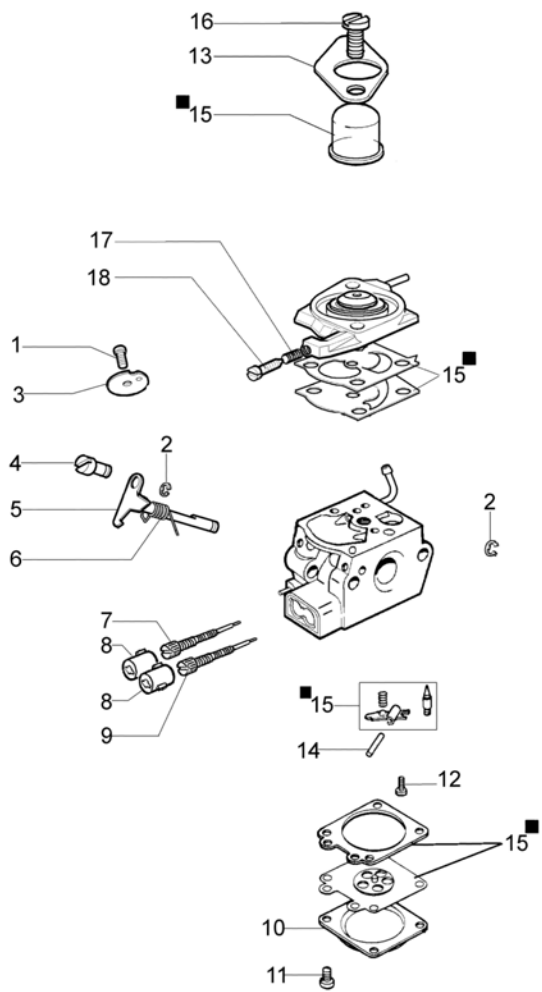

TR 1551 - Carburetor WT-866A

Walbro mod. WT-866

15 ■ KIT RIPARAZIONE
REPAIR KIT

TR 1551 - Carburetor WT-866A

Ref.Nu	Qty	Part number	Description	Validity from	Validity till	Notes	Bulletin
1	1	50010141	Screw				
2	2	095000164	Ring				
3	1	095000141	Shutter				
4	1	2318211	Pin				
5	1	2318786	Shaft				
6	1	2318615	Spring				
7	1	2318893	Adjusting screw				
8	2	2318867	Cap				
9	1	2318794	Adjust. screw				
10	1	2318191	Cover				
11	4	035000162	Screw				
12	1	003300202	Screw				
13	1	074000147	Cover				
14	1	003300201	Spindle				
15	1	2318671	Repair kit				
16	2	074000239	Screw				
17	1	2318616	Spring				
18	1	074000240	Adjust.screw