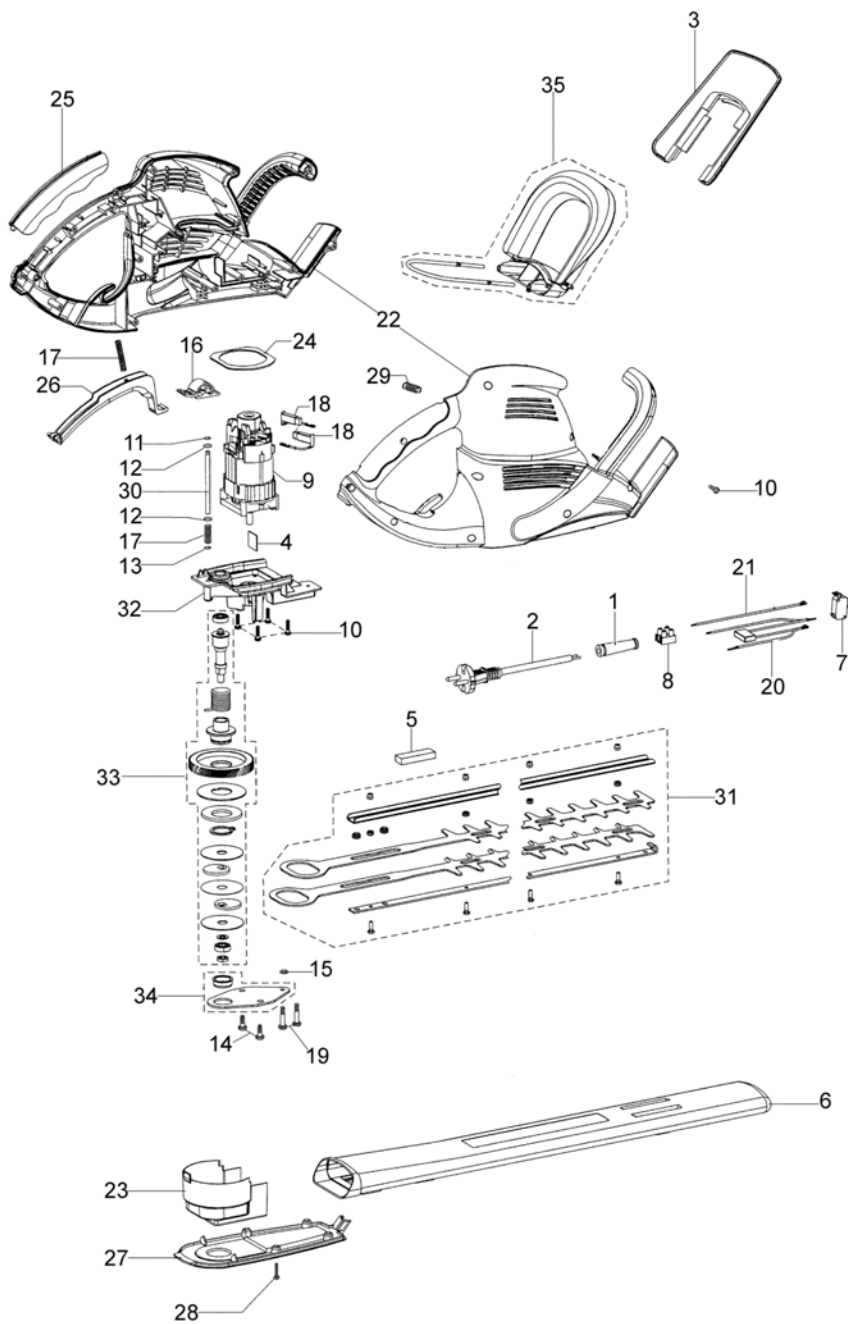

TG 600 E - Illustrated part list

TG 600 E - Illustrated part list

Ref.Nu	Qty	Part number	Description	Validity from	Validity till	Notes	Bulletin
1	1	K45190012	Sleeve				
2	1	K45190101	Cable				
3	1	K45290043	Hand guard				
4	1	K45290820	Plate				
5	1	K45290821	Felt				
6	1	K45490045	Guard				
7	1	K45490142	Switch				
8	1	K45490144	Clamp				
9	1	K45490164	Engine				
10	16	K45490232	Screw				
11	1	K45490233	Snap ring				
12	1	K45490235	Washer				
13	1	K45490237	Spring				
14	2	K45490241	Screw				
15	1	K45490411	Washer				
16	1	K45590109	Slide control				
17	2	K45590205	Spring				
18	2	K45690148	Brush				
19	2	K45690273	Screw				
20	1	K45930107	Condenser				
21	1	K45930108	Cable				
22	1	K45990001	Motor housing				
23	1	K45990015	Cover				
24	1	K45990016	Gasket				
25	1	K45990017	Cover				
26	1	K45990019	Lever				
27	1	K45990030	Plate				
28	4	K45990206	Screw				
29	1	K45990207	Spring				
30	1	K45990405	Pin				
31	1	K45990802	Blades group				
32	1	K45990804	Support				
33	1	K45990860	Bevel gear set				
34	1	K45990861	Support				
35	1	K45990862	Handle				