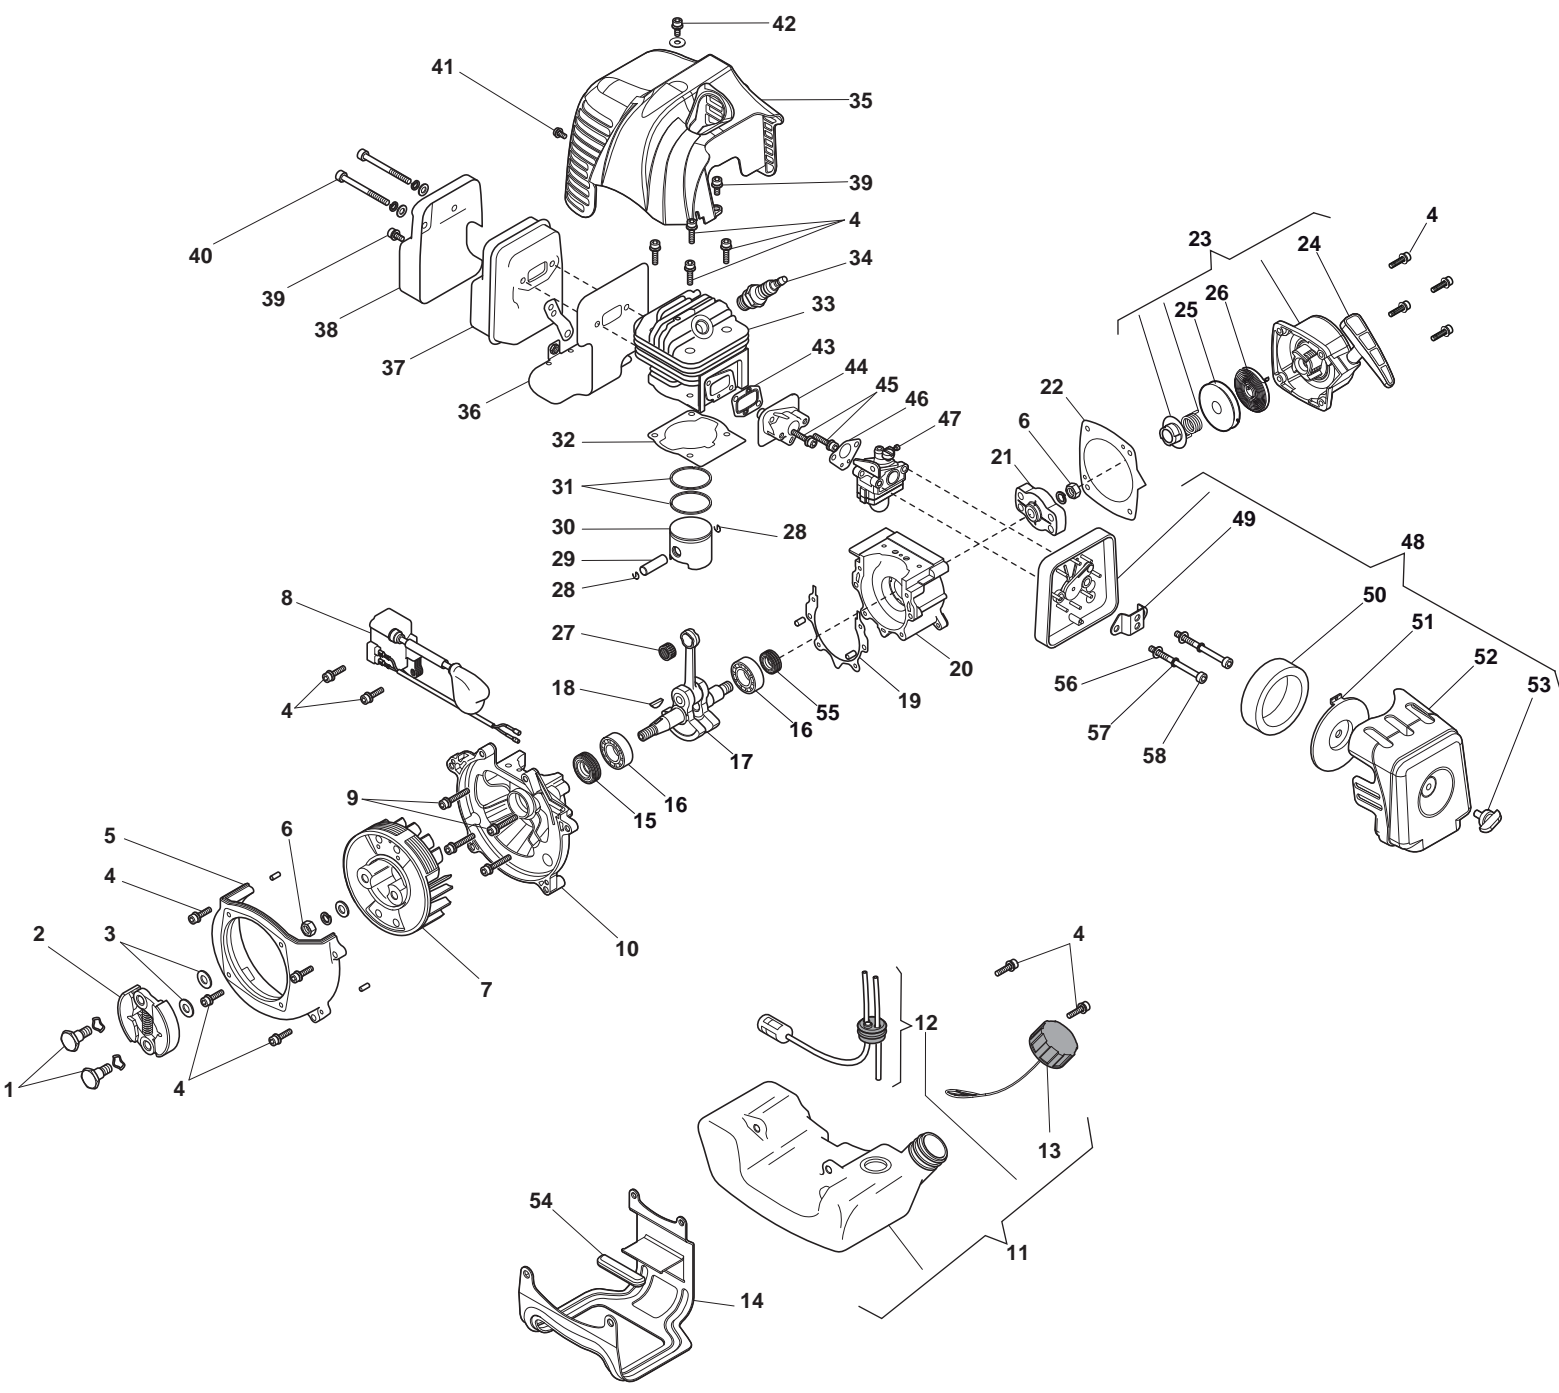

TB 420 D				Engine Parts
POS	CODE	Q.TY	DESCRIPTION	NOTES
1	118801189/0	2	Screw	
2	118801181/0	1	Clutch Drive	
3	2321230	2	Washer	
4	2135030	16	Screw	
5	118801214/0	1	Transmission Support Case	
6	2670120	2	Nut	
7	118801211/0	1	Flywheel	
8	118801209/0	1	Electronic Coil	
9	2135050	4	Screw	
10	118801217/0	1	Crank Case	
11	118801212/0	1	Fuel Tank Assy	
12	118801392/0	1	Fuel Pipe	
13	118801393/0	1	Fuel Cap Assy	
14	118801207/0	1	Tank Protection	
15	118801197/0	1	Oil Seal	
16	3112040	2	Bearing	
17	118801213/0	1	Crankshaft	
18	123072002/0	1	Key	
19	118801201/0	1	Crankcase Gasket	
20	118801218/0	1	Crank Case	
21	118801191/0	1	Starter Cup	
22	118801193/0	1	Gasket	
23	118801186/0	1	Starter Recoil Case	
24	118802161/0	1	Starter Handle	
25	118802162/0	1	Starter Pulley	
26	118802163/0	1	Starter Spring	
27	118801195/0	1	Needle Bearing	
28	118801196/0	2	Circlip	
29	118801199/0	1	Piston Pin	
30	118801216/0	1	Piston	
31	118801198/0	2	Piston Ring	
32	118801202/0	1	Cylinder Gasket	
33	118801215/0	1	Cylinder	
34	3210024	1	Spark Plug	
35	118802115/0	1	Blck Cylinder Cover	
36	118801221/0	1	Muffler Gasket	
37	118801222/0	1	Muffler	
38	118801219/0	1	Muffler Guard	
39	2135180	1	Screw	
40	118801180/0	2	Screw	
41	123878020/0	1	Screw	
42	2135040	1	Screw	
43	118801204/0	1	Intake Manifold Gasket	
44	118801200/0	1	Intake Manifold	
45	2135060	2	Screw	
46	118801203/0	1	Carburetor Gasket	
47	118801208/0	1	Carburetor	
48	118802159/0	1	Air Filter Assy Yellow	
49	118801525/0	1	Deflector	
50	118801526/0	1	Air Filter	
51	118802110/0	1	Plate	
52	118802160/0	1	Air Cleaner Cover, Yellow	
53	118801528/0	1	Knob	
54	118801192/0	1	Grommet	
55	118801188/0	1	Oil Seal	
56	2312020	2	Washer	
57	2330020	2	Washer	
58	2135260	2	Screw