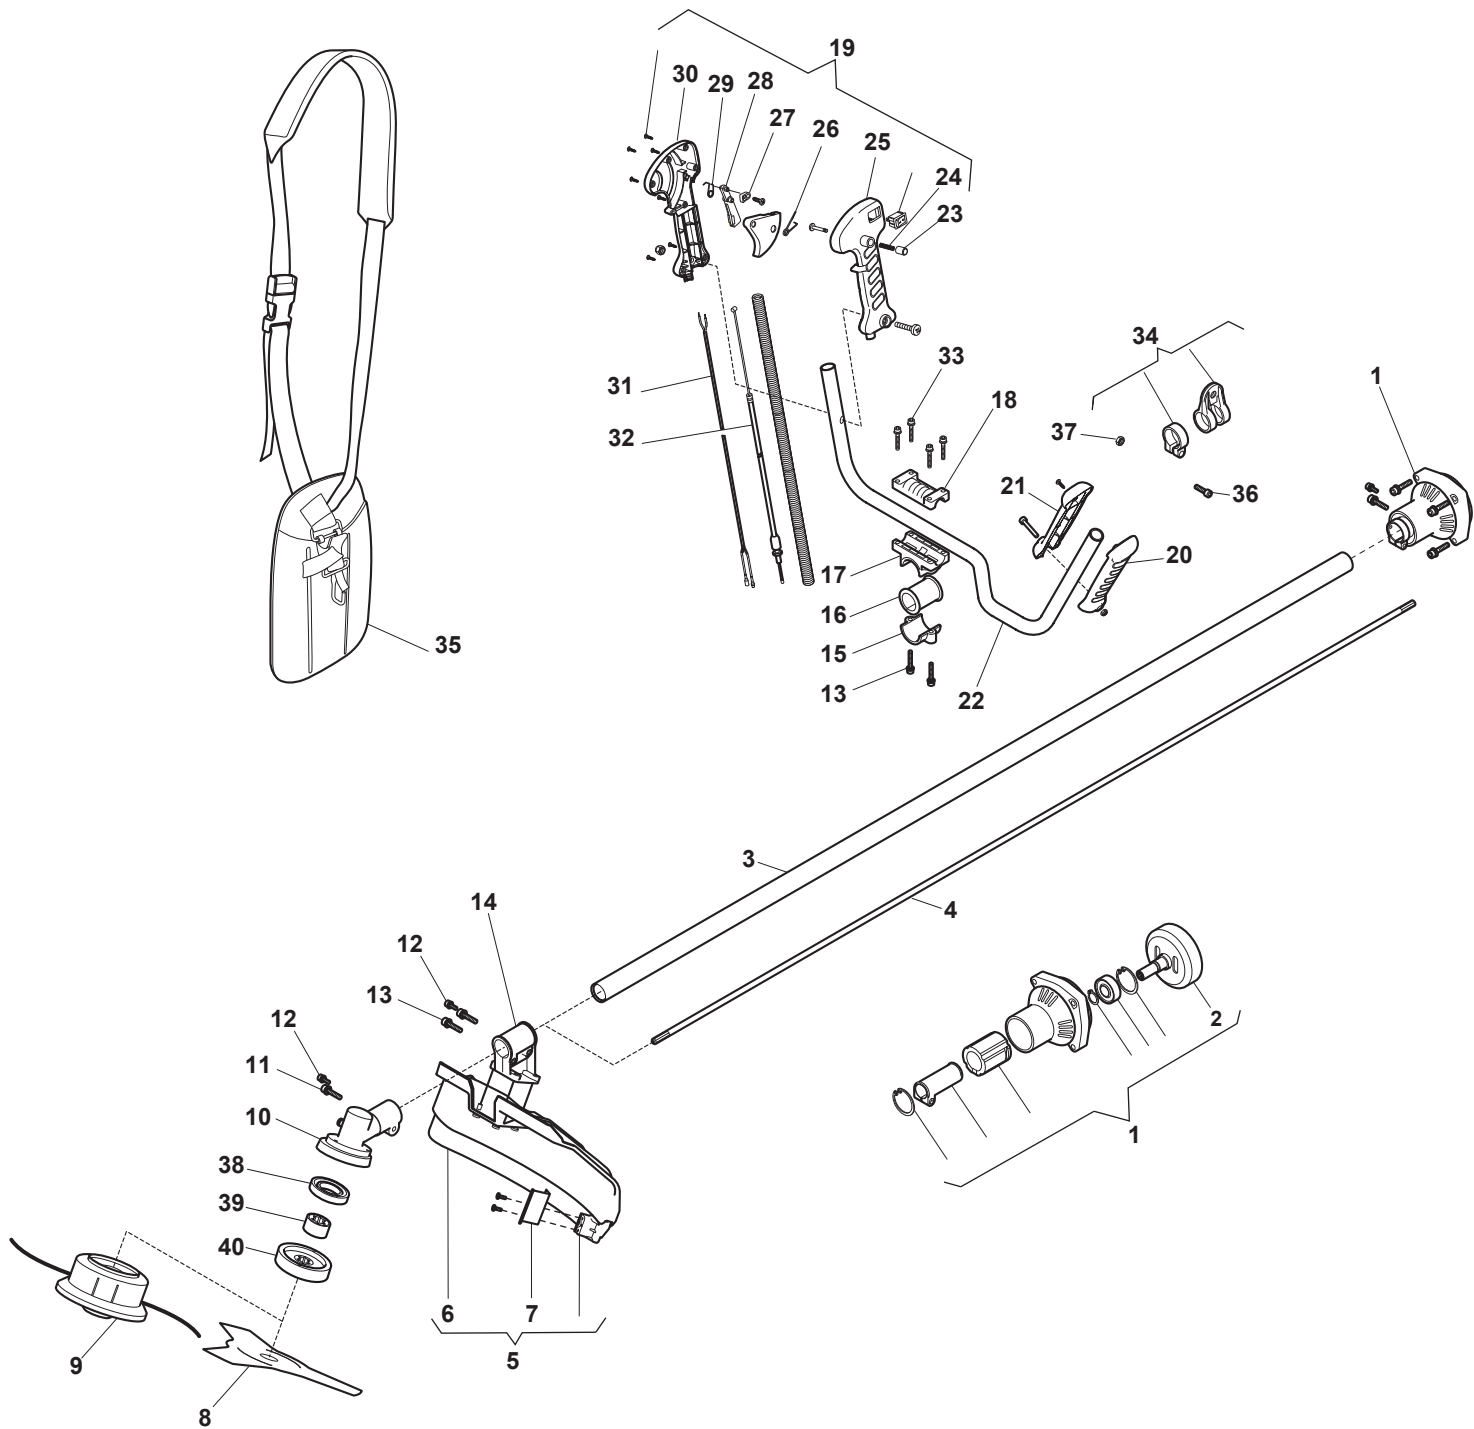

TB 420 D				Transmission Parts
POS	CODE	Q.TY	DESCRIPTION	NOTES
1	118801187/0	1	Support Transmission Ass.Y	
2	118801398/0	1	Sprocket	
3	118801416/0	1	Transmission Pipe	
4	118801190/0	1	Trasmission Shaft	
5	118801223/0	1	Safety Cover Ass.Y	
5	118802063/0	1	Safety Cover Ass.Y	
6	118802064/0	1	Guard	
7	118802065/0	1	Line Cutter Blade	
8	118801125/0	1	Nylon Disk 3 Theet	
9	118801124/0	1	Nylon Head Assy	
10	118801184/0	1	Gear Case	
11	2132180	2	Screw	
12	2135180	3	Screw	
13	2135130	4	Screw	
14	118801205/0	1	Support	
15	118801412/0	1	Lower Support	
16	118801413/0	1	Reduction	
17	118801414/0	1	Handgrip Support Ass.Y	
18	118801415/0	1	Upper Handgrip Support	
19	118802167/0	1	Right Handgrip	
20	118801405/0	1	Left Handle	
21	118801406/0	1	Left Handle	
22	118801409/0	1	Handle	
23	118801410/0	1	Button	
24	118801411/0	1	Spring	
25	118801407/0	1	Right Handgrip	
26	118801404/0	1	Torsion Spring	
27	118801403/0	1	Trigger lock block	
28	118801402/0	1	Throttle Lever	
29	118801401/0	1	Torsion Spring	
30	118801408/0	1	Right Handgrip	
31	118801399/0	1	Stop Wire	
32	118801400/0	1	Throttle Cable	
33	2135060	4	Screw	
34	118801182/0	1	Harness Support Ass.Y	
35	118801185/0	1	Harness	
36	112727790/0	1	Screw	
37	112154320/0	1	Nut	
38	118802464/0	1	Plate	
39	118802465/0	1	Plate	
40	118802466/0	1	Protection Cover	