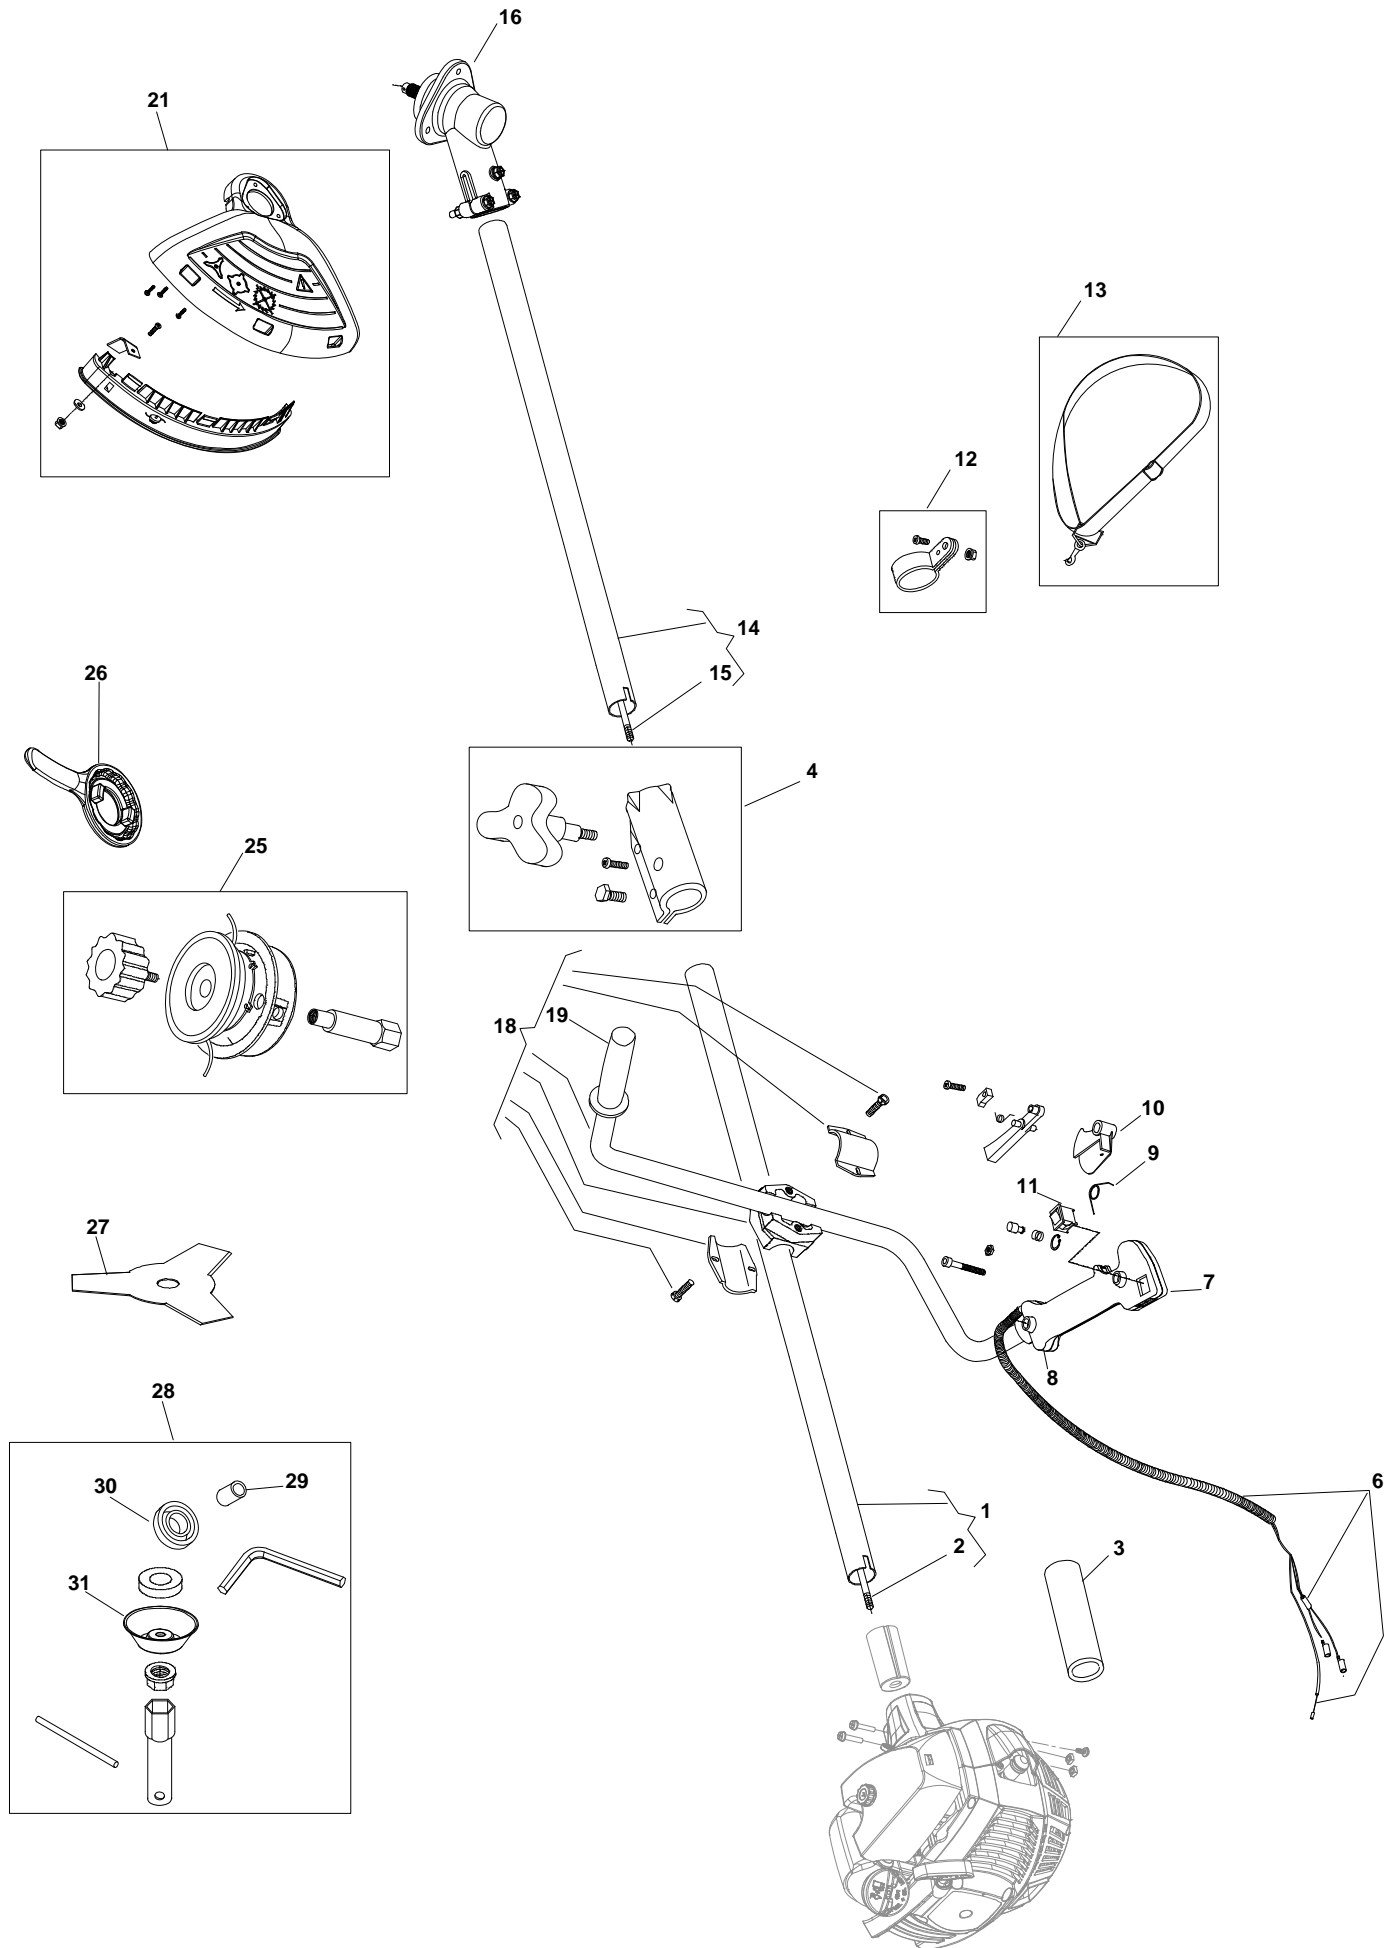

TB 27 JD - Model Year 2009
Handle-transmission

TB 27 JD - Model Year 2009

Handle-transmission

Pos.	Part no.	Q.ty	Description	Remarks
1	383869060/0	1	Transmission Pipe Ass.Y	
2	123020018/0	1	Transm.Shaft Ass.Y	
3	123170002/0	1	Spacer	
4	383260001/0	1	Joint Chair Ass'Y	
6	183065017/0	1	Cables Ass.Y + Sheath	
7	123700056/0	1	Right Handgrip	
8	123700057/0	1	Left Handgrip	
9	123430579/0	1	Spring	
10	123315078/0	1	Throttle Lever	
11	6980206	1	Stop Switch	
12	383780001/0	1	Harness Support Ass.Y	
13	123046004/0	1	Harness	
14	383869062/0	1	Transmission Pipe Ass.Y	
15	123020020/0	1	Transm.Shaft Ass.Y	
16	383820505/0	1	Gear Case Assy	
18	183394006/0	1	Handle Ass.Y	
19	123395051/0	1	Left Handgrip	
21	383465005/0	1	Safety Cover Ass.Y	
25	383820504/0	1	Cutting Line Assy	
26	123070009/0	1	Nylon Head Key	
27	123155005/0	1	3 Teeth Disc	
28	383303512/0	1	Parts Bag	
29	6980307	1	Collar	
30	6980308	1	Upper Ring Nut	
31	6980312	1	Stabilizer