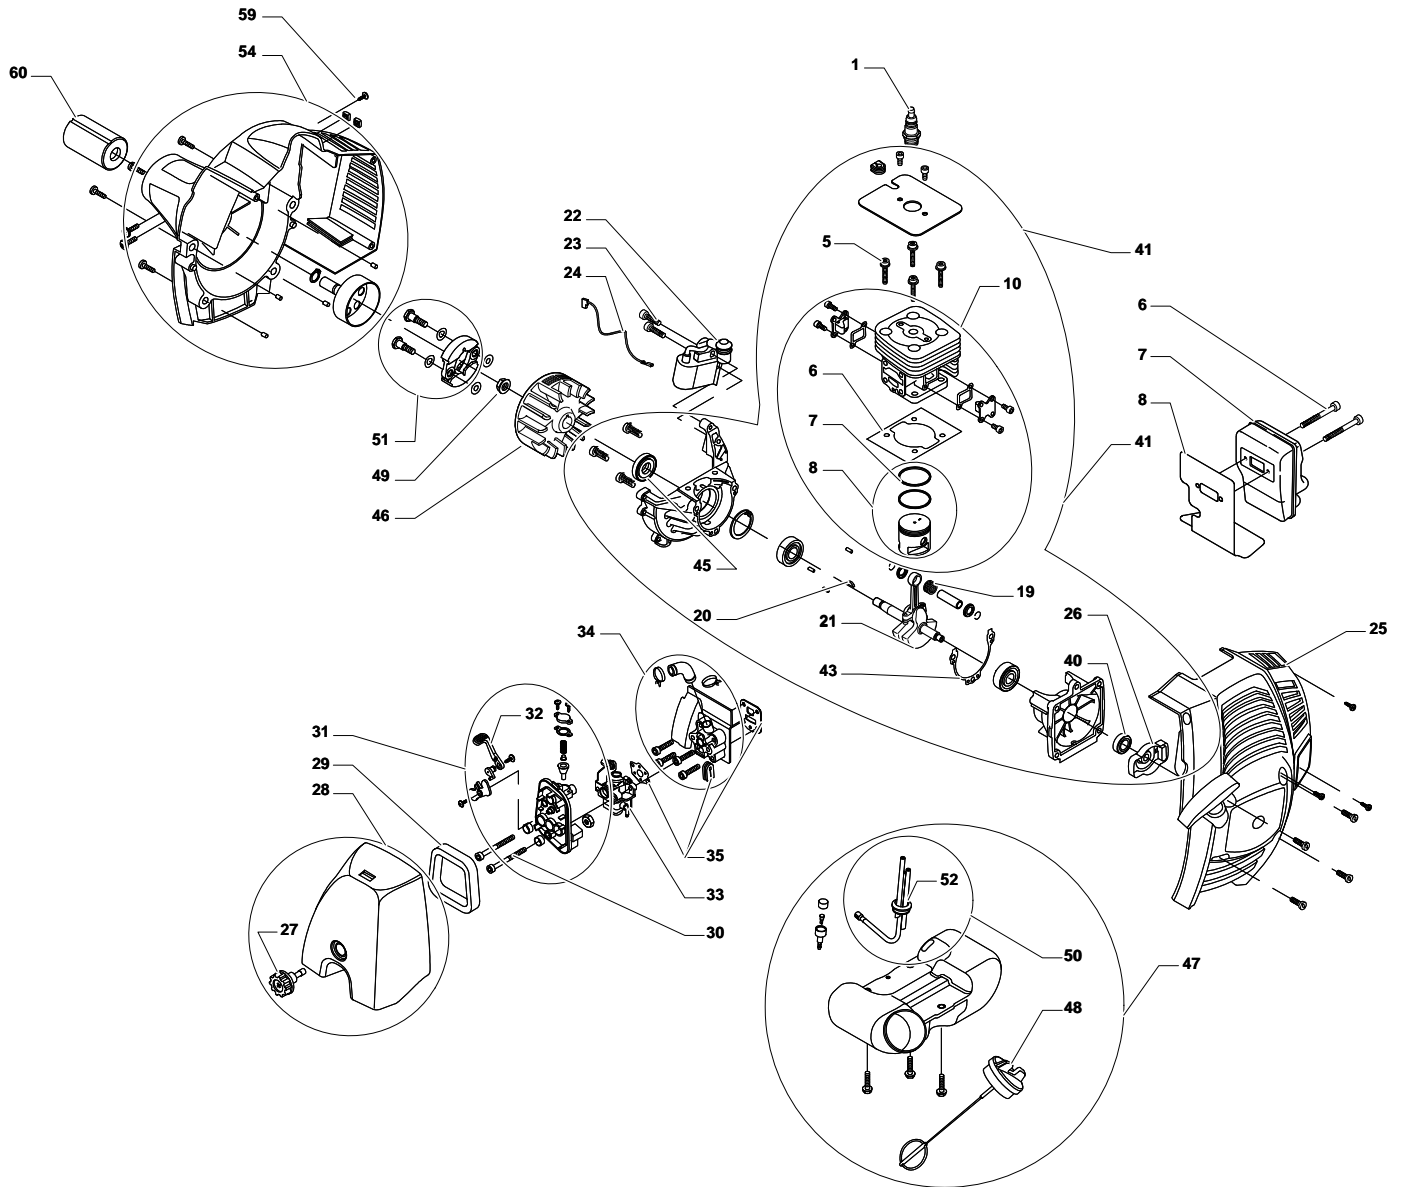

# Engine

TB 27 JD - Model Year 2009

**Engine**

Pos.	Part no.	Q.ty	Description	Remarks
1	23051000/0	1	Spark Plug	
5	123878049/0	1	Screw	
6	123878050/0	1	Screw	
7	183740005/0	1	Muffler	
8	123280025/0	1	Gasket	
10	183070003/0	1	Cylinder - Piston Ass'Y	
13	123280026/0	1	Cylinder Gasket	
14	123204004/0	2	Piston Ring	
15	183590003/0	1	Piston Ass' Y	
19	123072001/0	1	Needle Bearing	
20	123072000/0	1	Flywheel Key	
21	123020019/0	1	Flywheel Key	
22	123044007/0	1	Electr. Coil	
23	123878051/0	1	Screw	
24	123065033/0	1	Spark Plug Cable	
25	183037001/0	1	Starter Assy Yellow	
26	123082001/0	1	Starter Cup	
27	123593505/0	1	Knob	
28	183090003/0	1	Filter Cover, Yellow	
28	183090004/0	1	Filter Cover, Red	
29	123220008/0	1	Air Filter	
30	123878052/0	1	Screw	
31	383781001/0	1	Air Filter Holder	
32	123315077/0	1	Choke Lever	
33	123054021/0	1	Carburettor	
34	383073501/0	1	Intake Manifold Assy	
35	183303511/0	1	Gasket Ass' Y	
40	119035154/0	1	Seal Ring	
41	183275301/0	1	Engine Short Block	
43	123280027/0	1	Crankcase Gasket	
45	112020001/0	1	Seal Ring	
46	183880004/0	1	Flywheel Ass.Y	
47	183733004/0	1	Kit Fuel Tank	
48	123790016/0	1	Fuel Cap Assy	
49	123120004/0	1	Nut	
50	383240001/0	1	Grommet Assy	
51	183215003/0	1	Clutch Ass.Y	
52	183520001/0	1	Intake Filter	
54	383785001/0	1	Support Trasm.Assy, Yellow	
59	6980624	1	Screw	
60	123275020/0	1	Grommet	