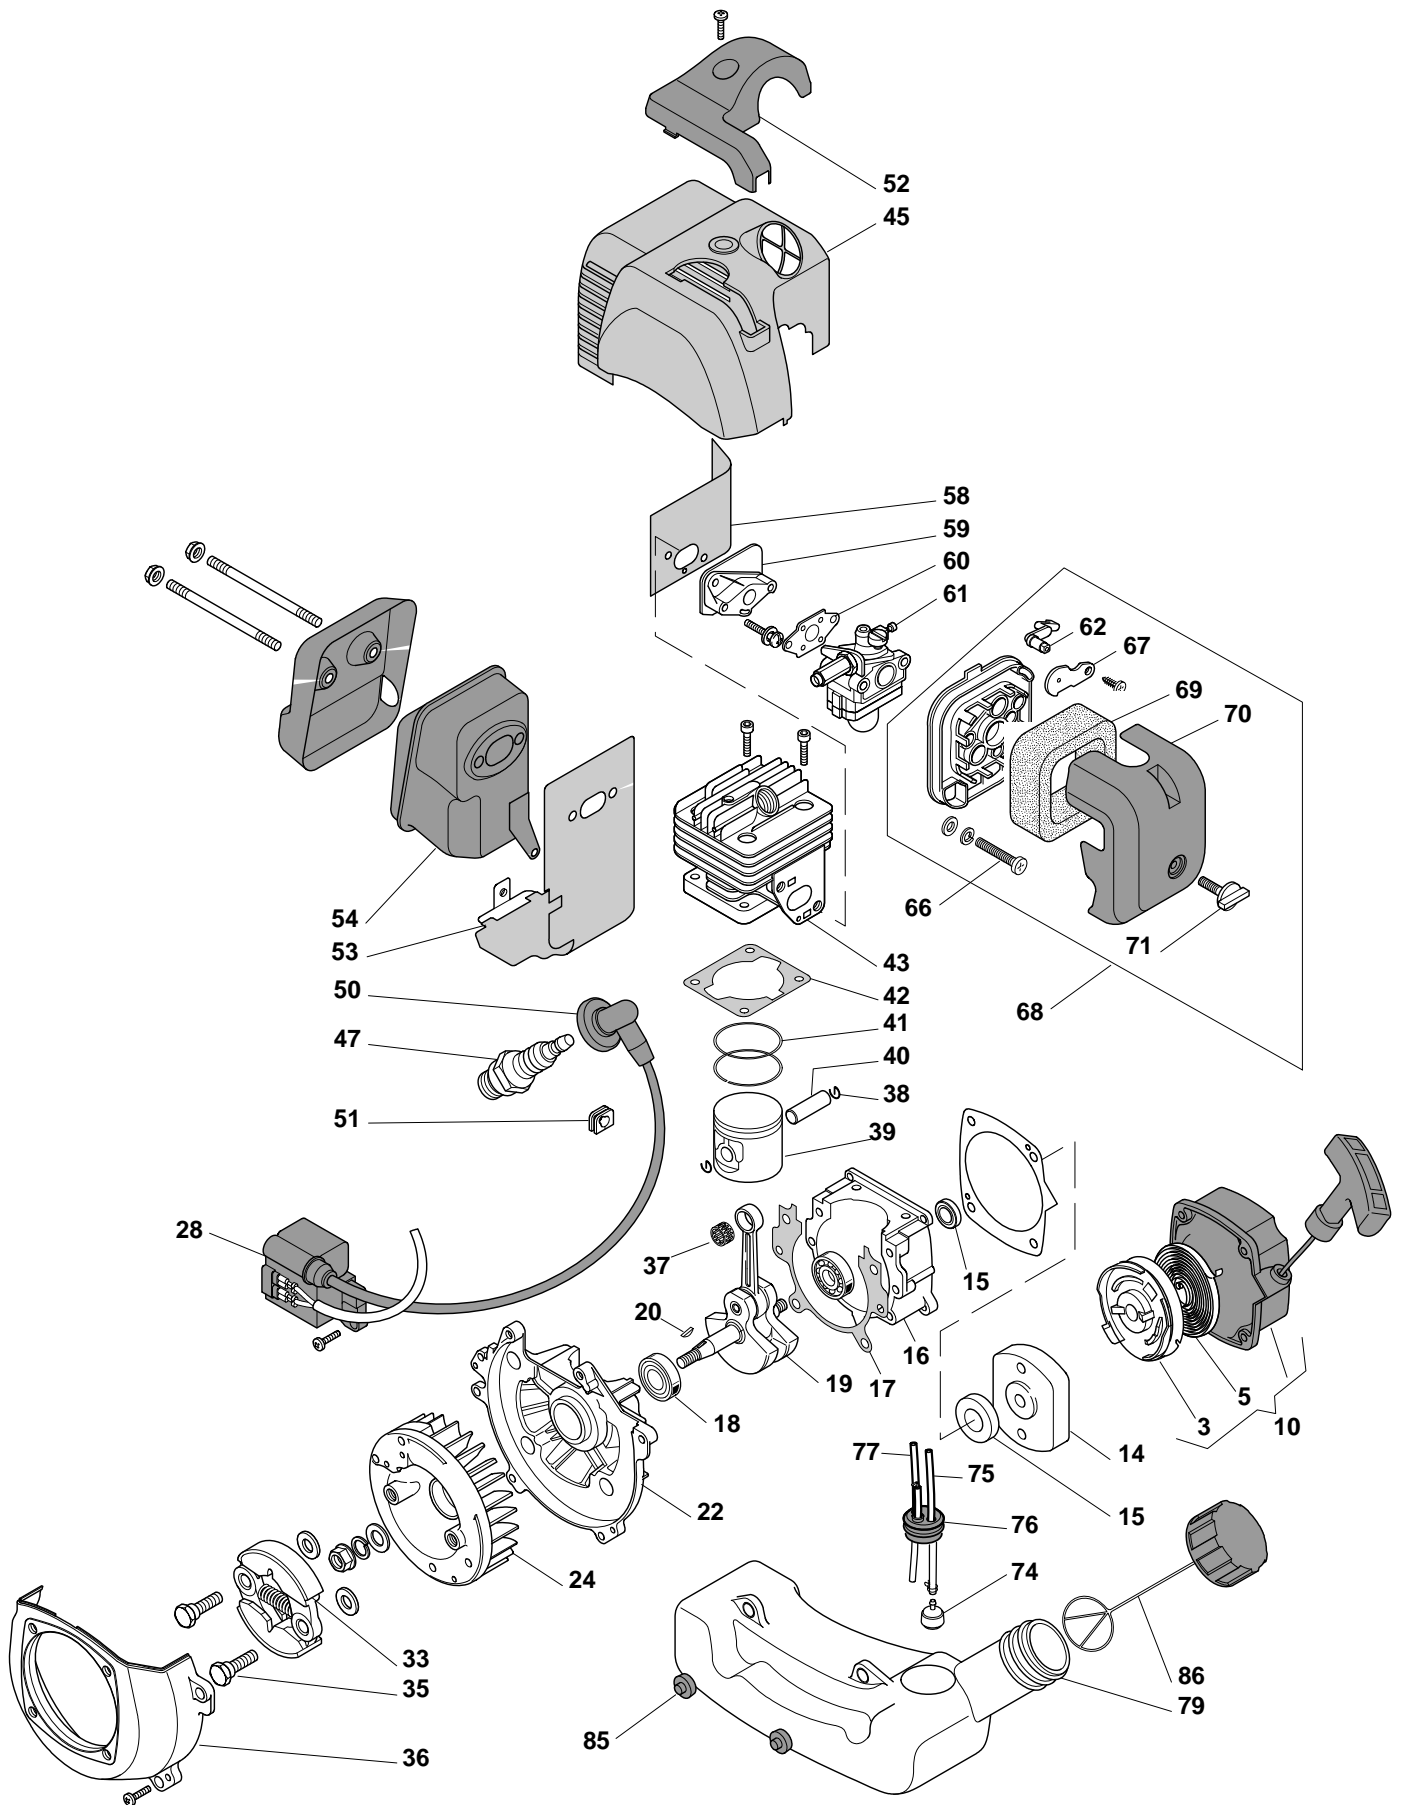

TB 26 D - Model Year 2012

Engine

TB 26 D - Model Year 2012

Engine

Pos.	Part no.	Q.ty	Description	Remarks
2	123604006/0	1	Starter Pulley	
4	123430584/0	1	Spring	
10	183058031/0	1	Starter Ass.Y	
14	183082002/1	1	Starter Cup Ass.Y	
15	119035159/0	2	Seal Ring	
16	123685024/0	1	Crank Case	
17	123280046/0	1	Gasket	
18	114215218/0	2	Ball Bearing	
19	123020024/0	1	Crankshaft	
20	123072002/0	1	Key	
22	123685025/0	1	Crank Case	
24	123880010/0	1	Flywheel	
27	112154200/0	1	Nut	
28	123044017/0	1	Ignition Ass'Y	
32	123430582/0	1	Spring	
33	123400002/0	2	Clutch Unit	
35	123878057/0	2	Screw	
36	123208421/0	1	Transm.Support Case	
37	123235006/0	1	Needle Bearing	
38	123202005/0	2	Washer, Piston Pin	
39	123590007/0	1	Piston	
40	123760005/0	1	Piston Pin	
41	123204009/0	2	Piston Ring	
42	123280044/0	1	Cylinder Gasket	
43	123071021/0	1	Cylinder	
45	123087023/0	1	Cylinder Cover Yellow	
47	3210024	1	Spark Plug	
50	123053002/0	1	Spark Plug Cover	
51	123275023/0	1	Grommet	
52	123109551/0	1	Cover, Spark Plug	
53	123280042/0	1	Gasket	
54	183740021/0	1	Muffler	
58	123280084/0	1	Intake Manif-Gasket	
59	123073519/0	1	Intake Manifold	
60	123280059/0	1	Intake-Carb Gasket	
61	123054025/1	1	Carburettor	
62	123315089/0	1	Choke Lever	
66	2132160	2	Screw	
67	123190000/0	1	Shutter	
68	183220003/0	1	Air Filter	
69	123220011/0	1	Air Filter	
70	123090026/0	1	Air Cleaner Cover	
71	123878056/0	1	Knob	
72	123784009/0	1	Support	
73	123275033/0	1	Grommet	
74	183520005/0	1	Intake Filter	
75	123867030/0	1	Tube	
76	123275021/0	1	Grommet	
77	123867031/0	1	Tube	
79	123733002/0	1	Kit Fuel Tank	
85	123280060/0	2	Grommet	
86	183790009/0	1	Fuel Cap Assy