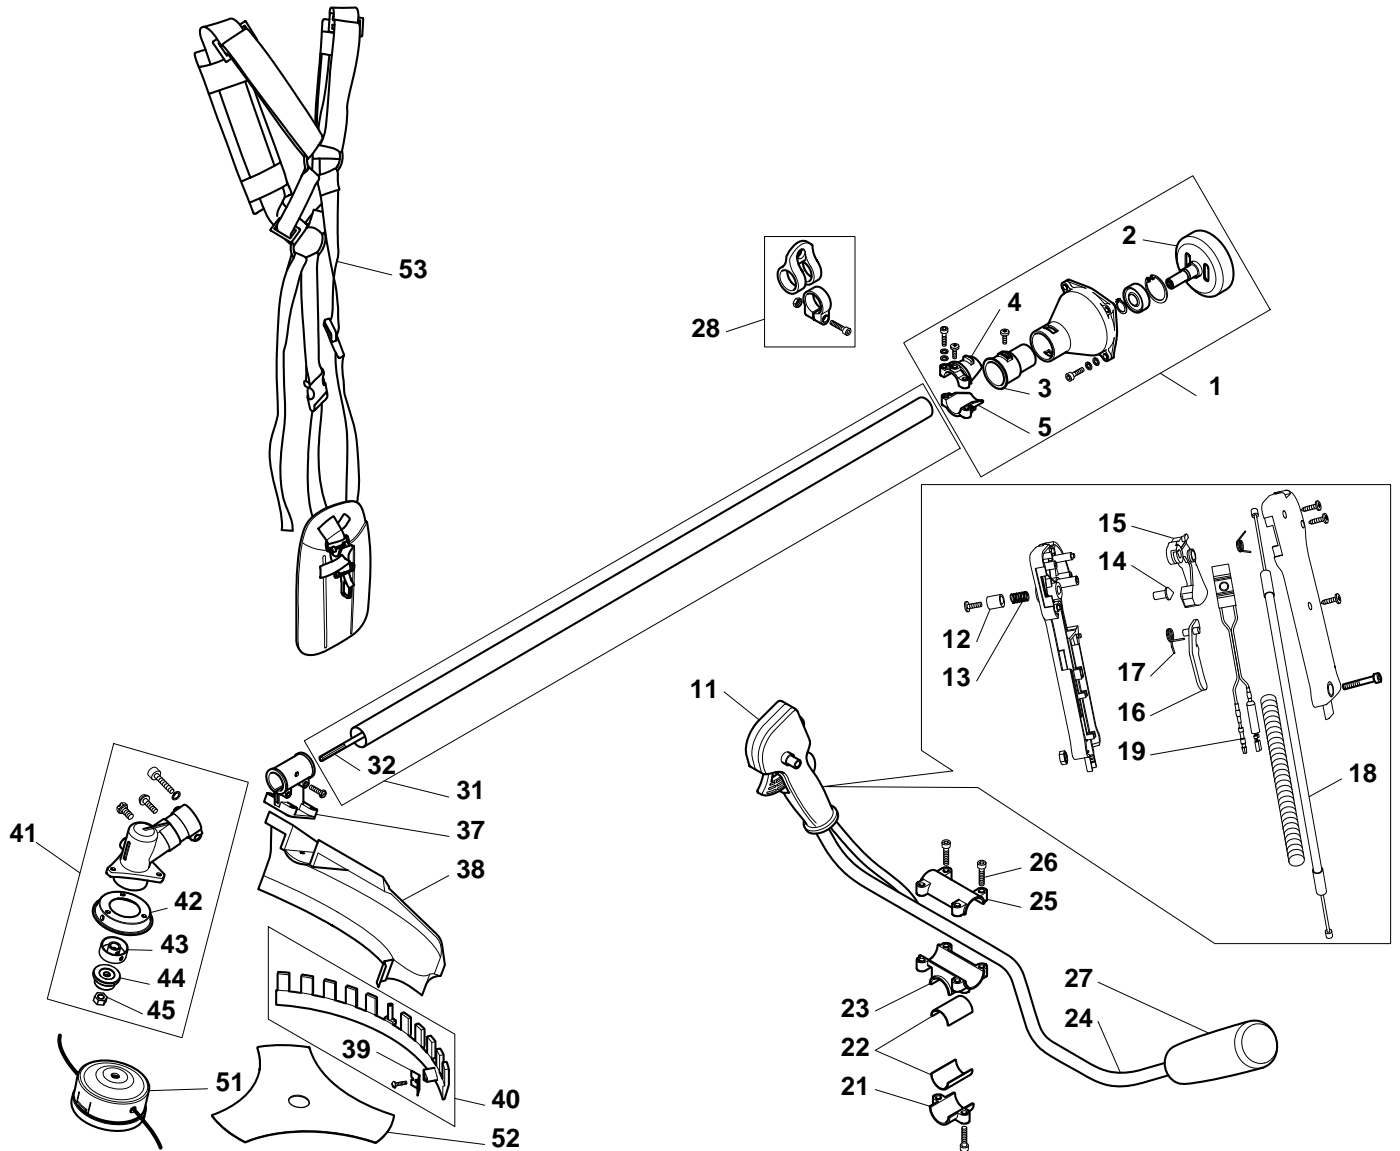

TB 26 D - Model Year 2012

**Handle-transmission**

Pos.	Part no.	Q.ty	Description	Remarks
1	183785003/0	1	Support Trasm.Assy	
2	123050011/0	1	Drum Ass'Y, Clutch	
3	123275036/0	1	Grommet	
4	123720005/0	1	Support	
5	123720004/0	1	Support	
11	183300026/0	1	Handle Ass.Y	
12	123593511/0	1	Button	
13	123430613/0	1	Spring	
14	123510100/0	1	Pin	
15	123315103/0	1	Throttle Lever	
16	123315102/0	1	Safety Lever	
17	123430614/0	1	Spring	
18	123066025/0	1	Throttle Cable	
19	183303001/0	1	Switch	
21	123052002/0	1	Lower Support	
22	123655004/0	2	Reduction	
23	123784013/0	1	Handgrip Support	
24	123394000/0	1	Handle	
25	123052001/0	1	Upper Handgrip Support	
26	123878129/0	4	Screw	
27	123395054/0	1	Left Handle	
28	183780002/0	1	Harness Support Ass.Y	
31	183869073/0	1	Assy Transm. Tube+Flex	
32	123020038/0	1	Trasmission Shaft	
37	123784012/0	1	Support	
38	123465007/0	1	Safety Cover	
39	123311013/0	1	Line Cutter	
40	183600055/0	1	Guard	
41	183820507/0	1	Gear Case Assy	
42	123670002/0	1	Guard	
43	123250002/0	1	Upper Ring Nut	
44	123250003/0	1	Lower Ring Nut	
45	123120015/0	1	Nut	
51	123155009/0	1	2 Hedges Nylon Head	
52	123155010/0	1	3 Teeth Disc	
53	123046005/0	1	Harness	