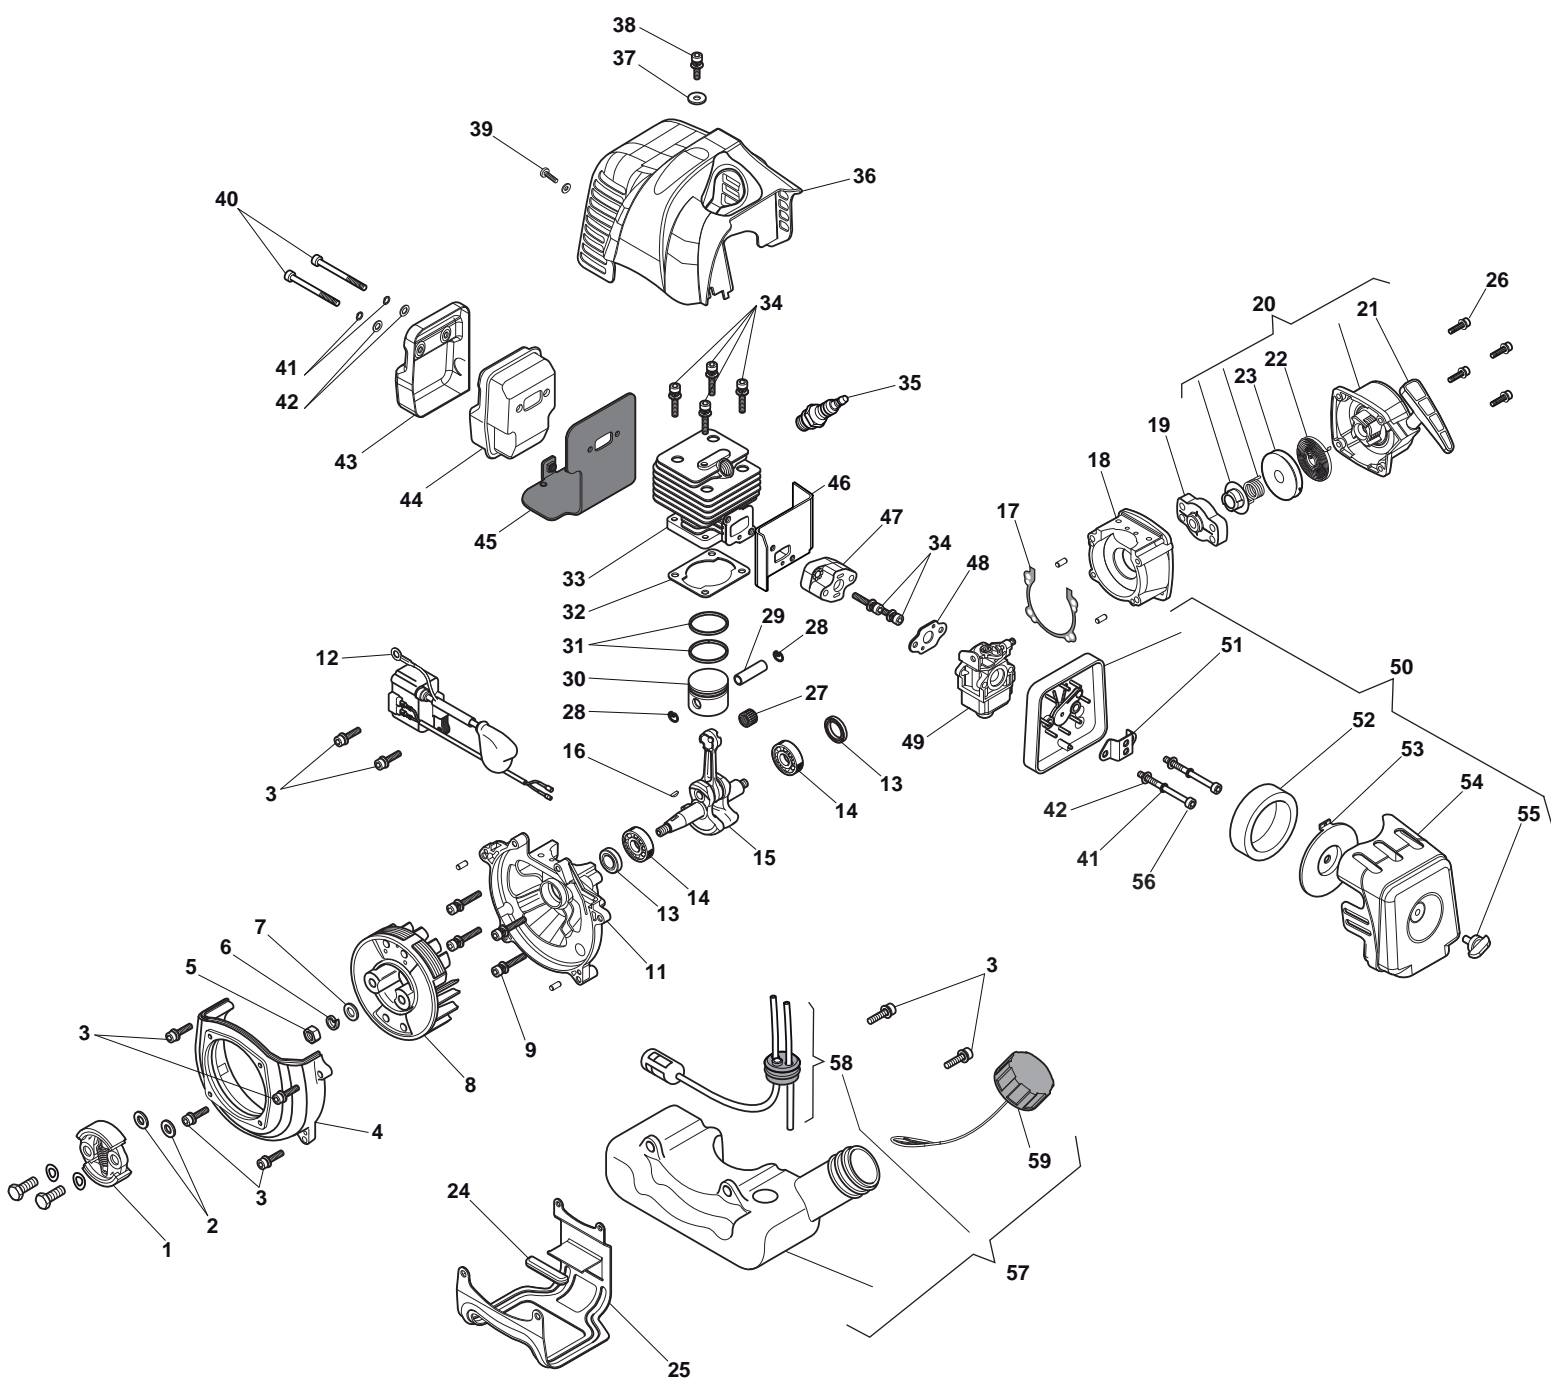

POS	CODE	Q.TY	DESCRIPTION	NOTES
1	118802113/0	1	Clutch Drive	
2	2312010	2	Washer	
3	2135030	8	Screw	
4	118802080/0	1	Transm.Support Case	
5	112293202/0	1	Nut	
6	112583500/0	1	Grower	
7	112521350/0	1	Washer	
8	118802073/0	1	Flywheel	
9	2135050	4	Screw	
11	118802078/0	1	Crank Case	
12	118802072/0	1	Elettronic Coil	
13	118801188/0	2	Oil Seal	
14	119216035/0	2	Bearing	
15	118802066/0	1	Crankshaft	
16	123072002/0	1	Key	
17	118802090/0	1	Crankcase Gasket	
18	118802079/0	1	Crank Case	
19	118802069/0	1	Starter Cup	
20	118802068/0	1	Starter Assy Yellow	
21	118802156/0	1	Starter Handle	
22	118802157/0	1	Starter Pulley	
23	118802158/0	1	Starter Spring	
24	118802087/0	1	Grommet	
25	118802083/0	1	Tank Protection	
26	123878008/0	4	Screw	
27	118802075/0	1	Needle Bearing	
28	118802084/0	2	Circlip	
29	118802081/0	1	Piston Pin	
30	118802076/0	1	Piston	
31	118802077/0	2	Piston Ring	
32	118802091/0	1	Cylinder Gasket	
33	118802074/0	1	Cylinder	
34	2135060	6	Screw	
35	3210024	1	Spark Plug	
36	118802085/0	1	Cylinder Cap	
37	112523020/0	1	Washer	
38	2135040	1	Screw	
39	123878020/0	1	Screw	
40	2135250	2	Screw	
41	2330020	4	Washer	
42	2312020	4	Washer	
43	118802082/0	1	Muffler Guard	
44	118802067/0	1	Muffler	
45	118802093/0	1	Muffler Gasket	
46	118802092/0	1	Intake Manifold Gasket	
47	118802086/0	1	Intake Manifold	
48	118802089/0	1	Carburetor Gasket	
49	118802071/0	1	Carburetor	
50	118801194/0	1	Air Filter Assy	
51	118801525/0	1	Deflector	
52	118801526/0	1	Air Filter	
53	118802110/0	1	Plate	
54	118802111/0	1	Filter Cover,Black	
55	118801528/0	1	Knob	
56	2135260	2	Screw	
57	118802070/0	1	Fuel Tank Assy	
58	118802096/0	1	Fuel Pipe	
59	118802097/0	1	Fuel Cap Assy