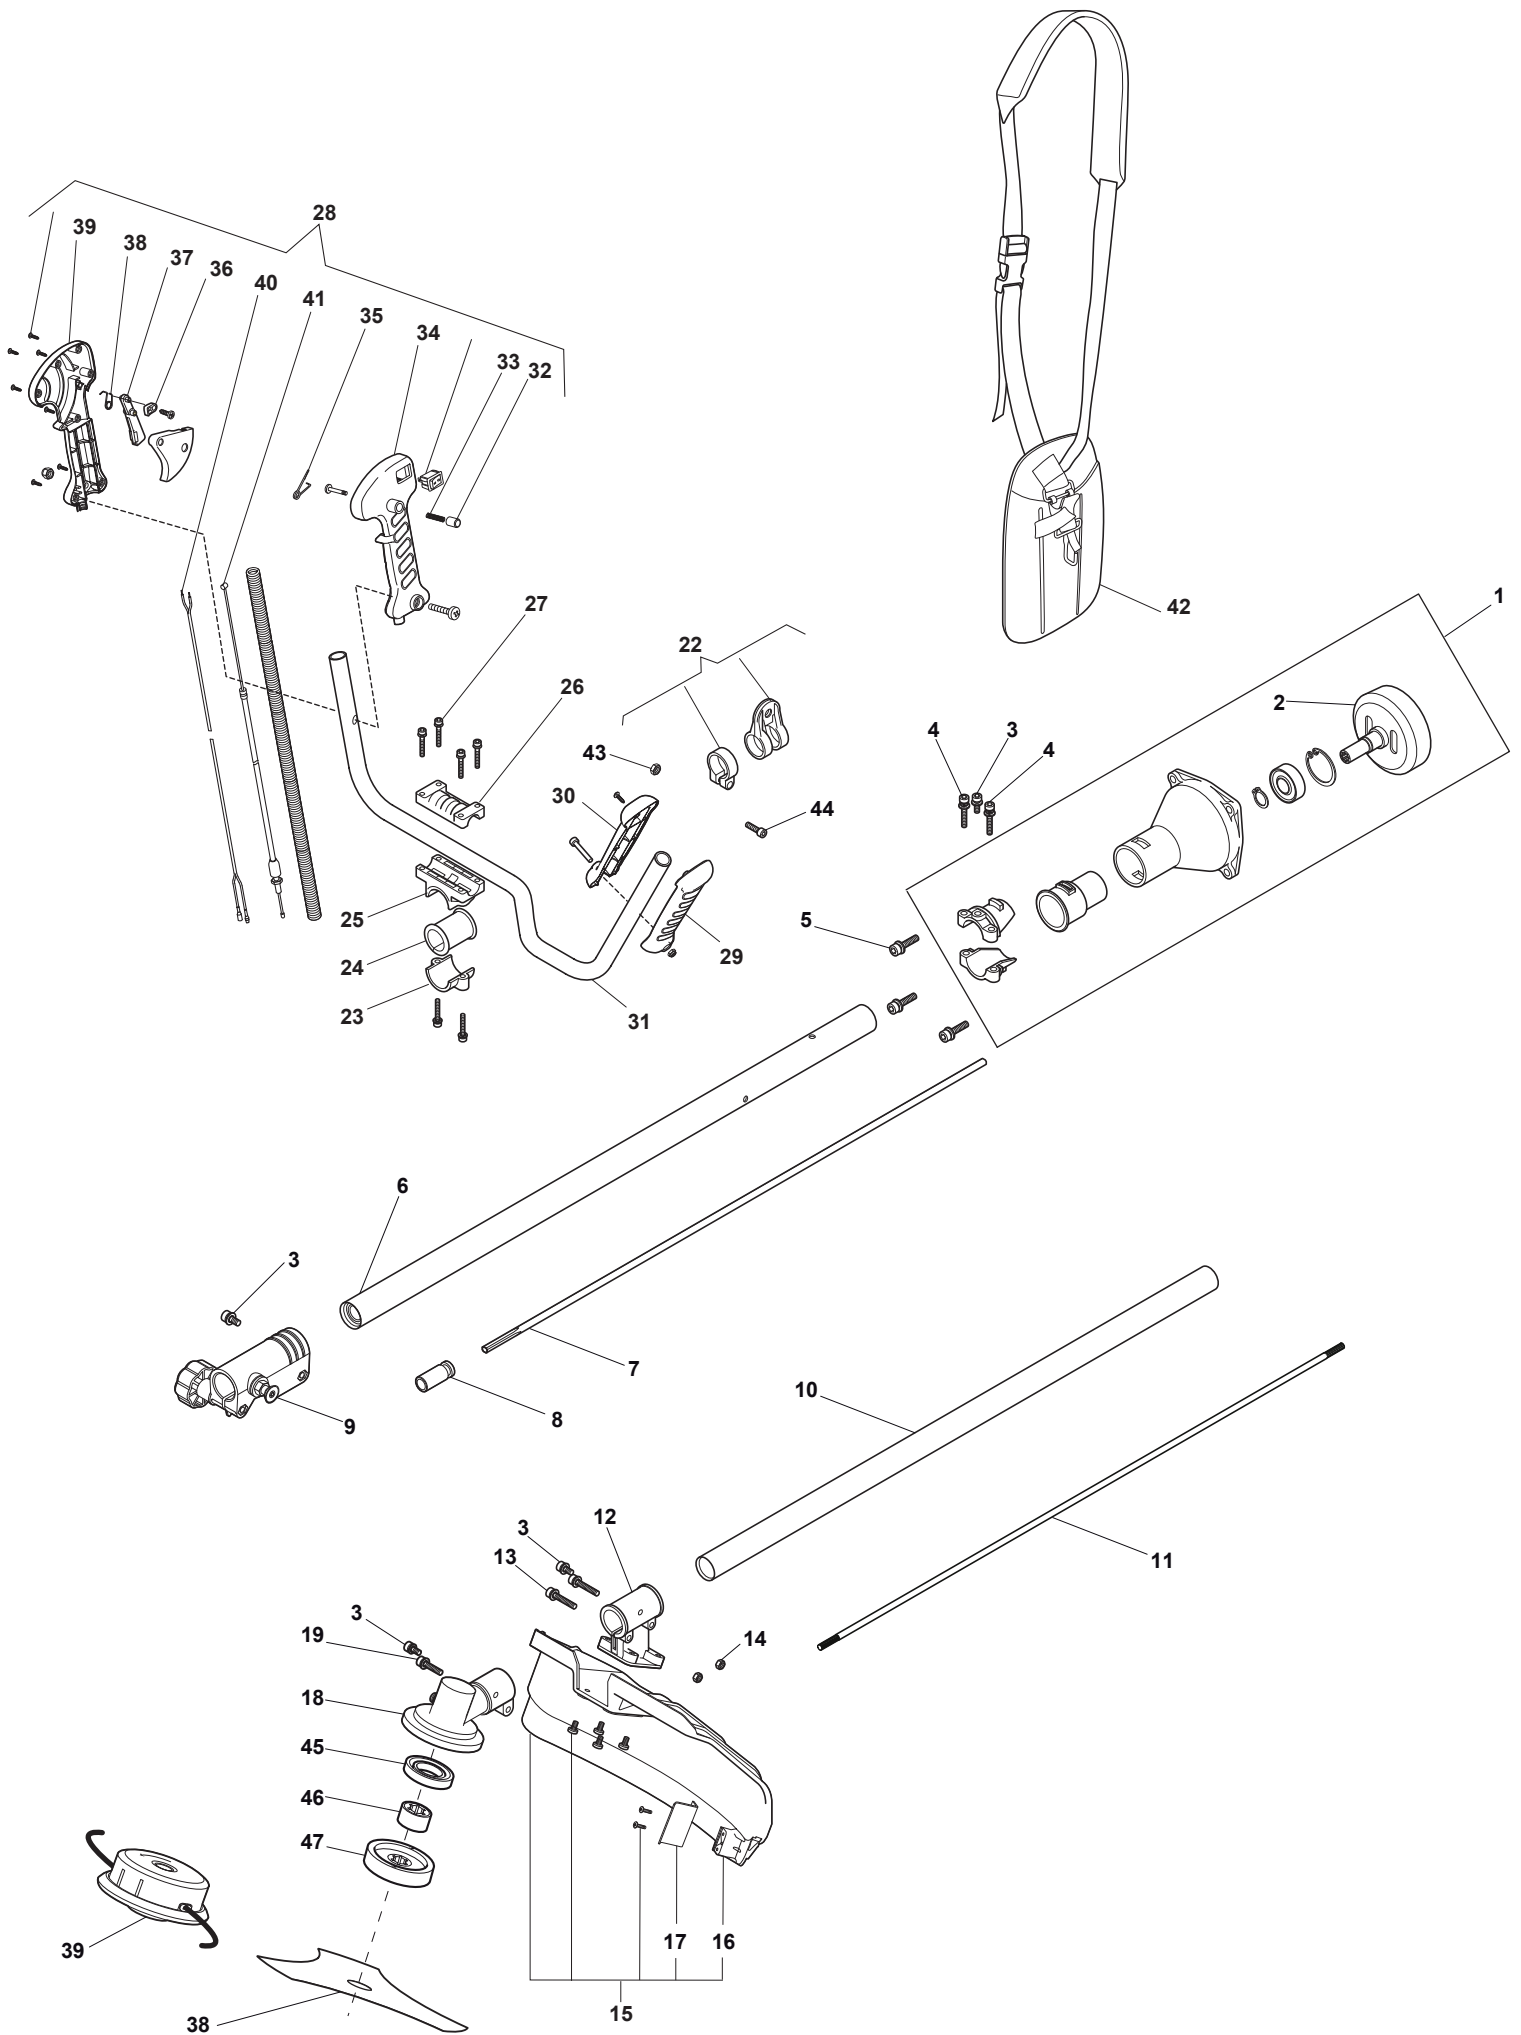

TB 250 JD				Transmission Parts
POS	CODE	Q.TY	DESCRIPTION	NOTES
1	118802062/0	1	Support Transmission Ass.Y	
2	118802094/0	1	Sprocket	
3	2135180	4	Screw	
4	2135060	2	Screw	
5	2132180	4	Screw	
6	118802100/0	1	Transmission Pipe	
7	118802057/0	1	Trasmission Shaft	
8	118802059/0	1	Shaft Connector	
9	118802099/0	1	Connector Assy	
10	118802112/0	1	Transmission Pipe	
11	118802058/0	1	Trasmission Shaft	
12	118801205/0	1	Support	
13	2135050	2	Screw	
14	112154320/0	2	Nut	
15	118802063/0	1	Safety Cover Ass.Y	
16	118802064/0	1	Guard	
17	118802065/0	1	Line Cutter Blade	
18	118801184/0	1	Gear Case	
19	2132180	2	Screw	
20	118801125/0	1	Nylon Disk 3 Theet	
21	118801124/0	1	Nylon Head Assy	
22	118801182/0	1	Harness Support Ass.Y	
23	118801412/0	1	Lower Support	
24	118801413/0	1	Reduction	
25	118801414/0	1	Handgrip Support Ass.Y	
26	118801415/0	1	Upper Handgrip Support	
27	2135060	4	Screw	
28	118802167/0	1	Right Handgrip	
29	118801405/0	1	Left Handle	
30	118801406/0	1	Left Handle	
31	118801409/0	1	Handle	
32	118801410/0	1	Button	
33	118801411/0	1	Spring	
34	118801407/0	1	Right Handgrip	
35	118801404/0	1	Torsion Spring	
36	118801403/0	1	Trigger lock block	
37	118801402/0	1	Throttle Lever	
38	118801401/0	1	Torsion Spring	
39	118801408/0	1	Right Handgrip	
40	118801399/0	1	Stop Wire	
41	118801400/0	1	Throttle Cable	
42	118801185/0	1	Harness	
43	112154320/0	1	Nut	
44	2135020	1	Screw	
45	118802464/0	1	Plate	
46	118802465/0	1	Plate	
47	118802466/0	1	Protection Cover	