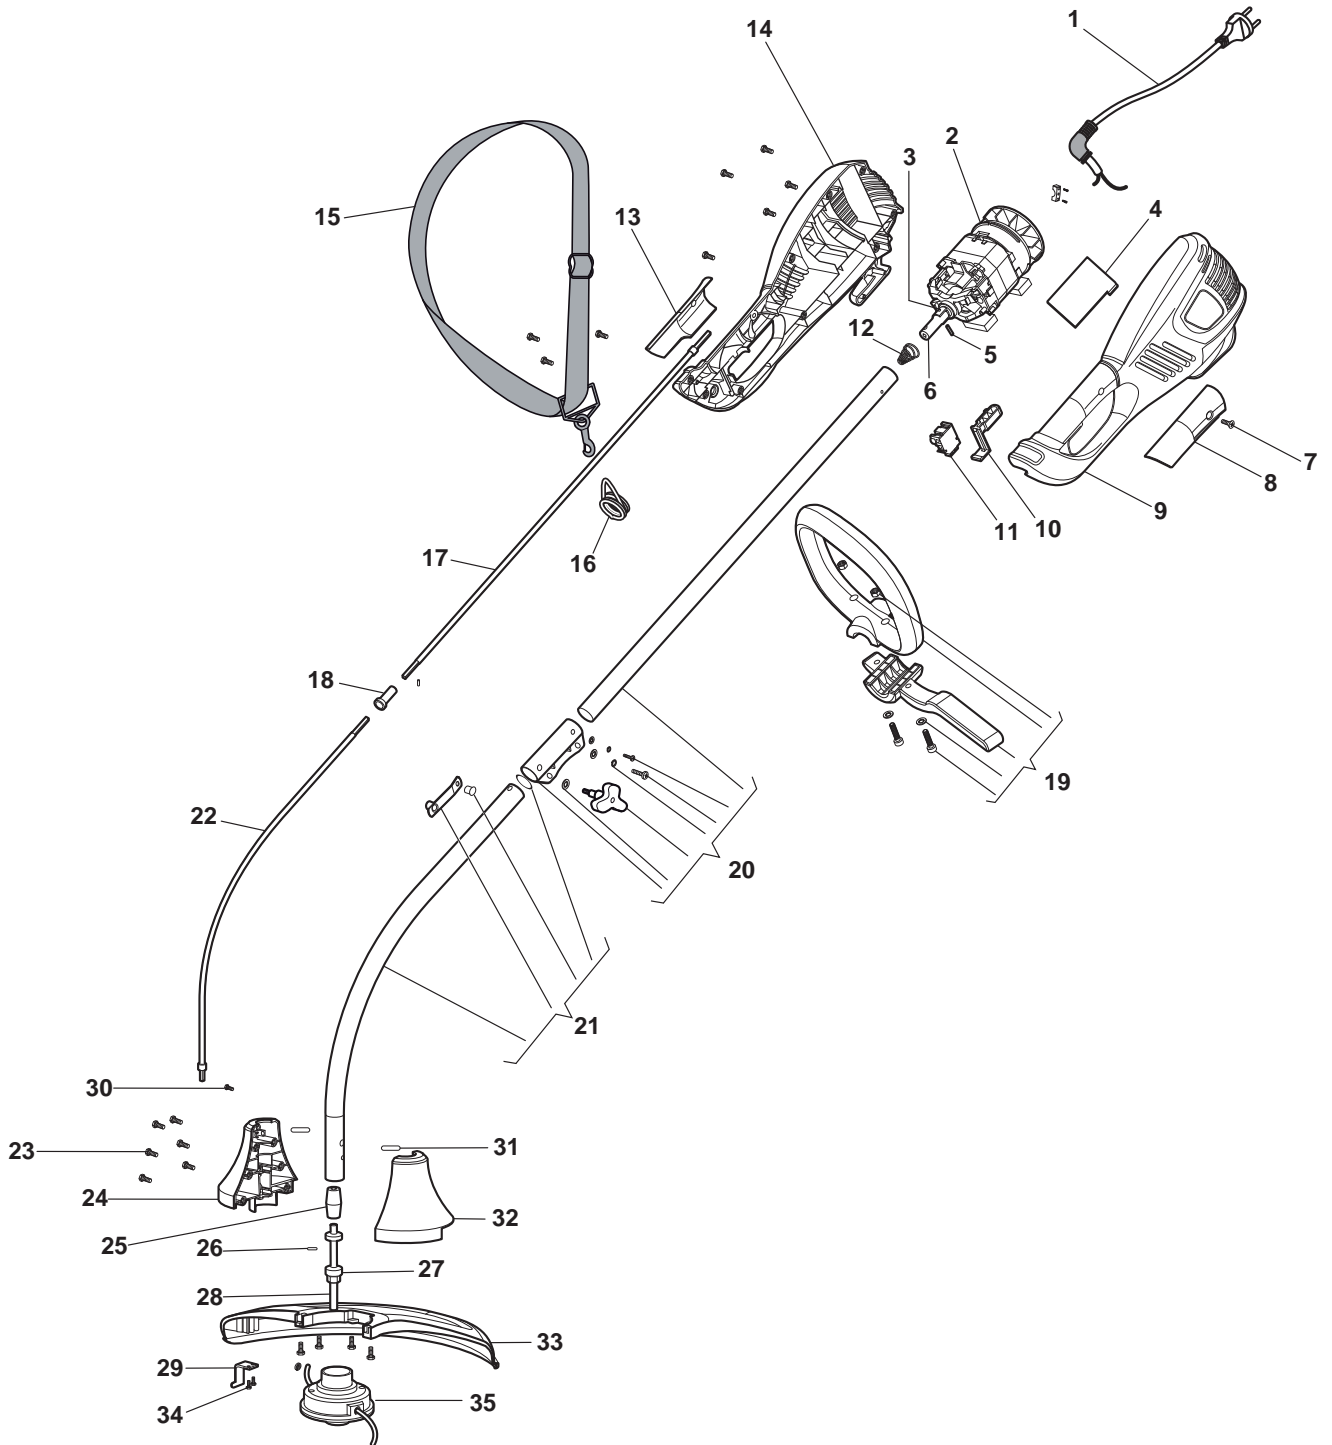

THIS INFORMATION IS NOT INTENDED FOR SALE OR RESALE, AND THIS NOTICE MUST REMAIN ON ALL COPIES.

www.ggp-group.com

Engineered to amaze you

T 1.0 EJ				Electric trimmer
POS	CODE	Q.TY	DESCRIPTION	NOTES
1	118802127/0	1	Cord	
2	118802117/0	1	Motor Assy	
3	118802119/0	1	Connect Cover Assembly	
4	118802128/0	1	Circuit Board	
5	123753001/0	1	Spring Pin	
6	118802132/0	1	Connector Assy	
7	112726389/0	2	Screw	
8	118802120/0	1	Left Housing Cover Overmould	
9	118802148/0	1	Handle Assy Left, White	
10	118802149/0	1	Trigger	
11	118802129/0	1	Switch	
12	118802141/0	1	Spring	
13	118802146/0	1	Handle Assy Right, White	
14	118802121/0	1	Right Housing Cover Overmould	
15	118802118/0	1	Strap	
16	118802142/0	1	Harness Support	
17	118802133/0	1	Transmission Shaft	
18	118802139/0	1	Soft Shaft Connector	
19	118802123/0	1	Front Handgrip Assy	
20	118802125/0	1	Transmission Tube Ass.Y	
21	118802122/0	1	Transmission Tube Ass.Y	
22	118802134/0	1	Transmission Shaft	
23	112728691/0	21	Screw	
24	118802152/0	1	Right Crankcase	
25	118802144/0	1	Connector	
26	3314090	1	Elastic Pin	
27	3112230	2	Bearing	
28	118802140/0	1	Shaft	
29	118802137/0	1	Line Cutter	
30	112788512/0	1	Screw	
31	118802155/0	2	Gasket	
32	118802151/0	1	Left Case	
33	118802150/0	1	Safety Cover	
34	112726389/0	2	Screw	
35	118801750/0	1	Cutting Line Assy	