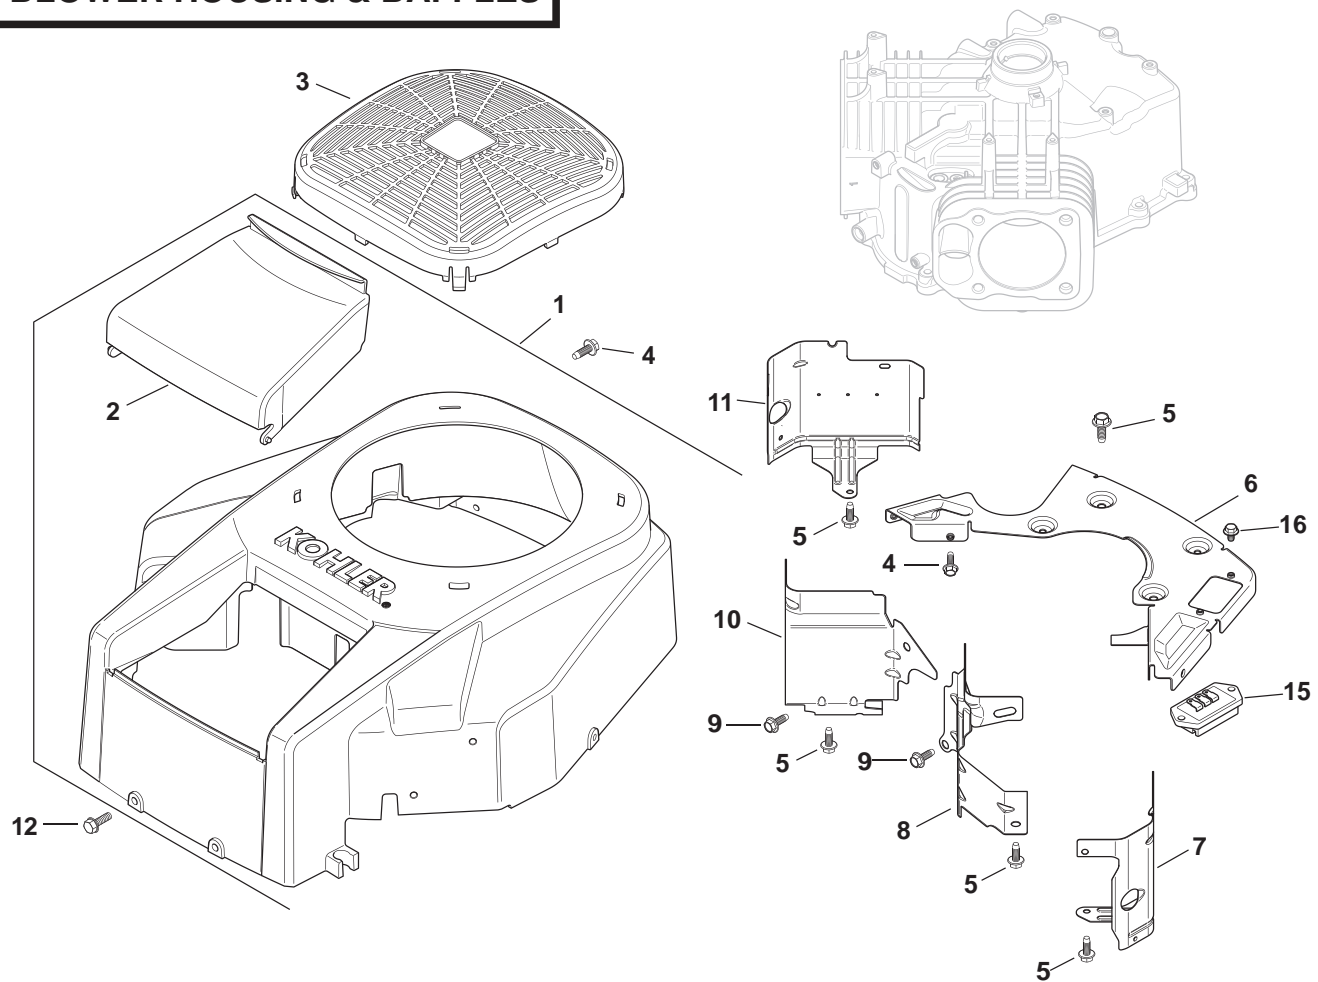

KOHLER ENGINE - MODEL NO. SV710, TYPE NO.0022

BLOWER HOUSING & BAFFLES

DECALS