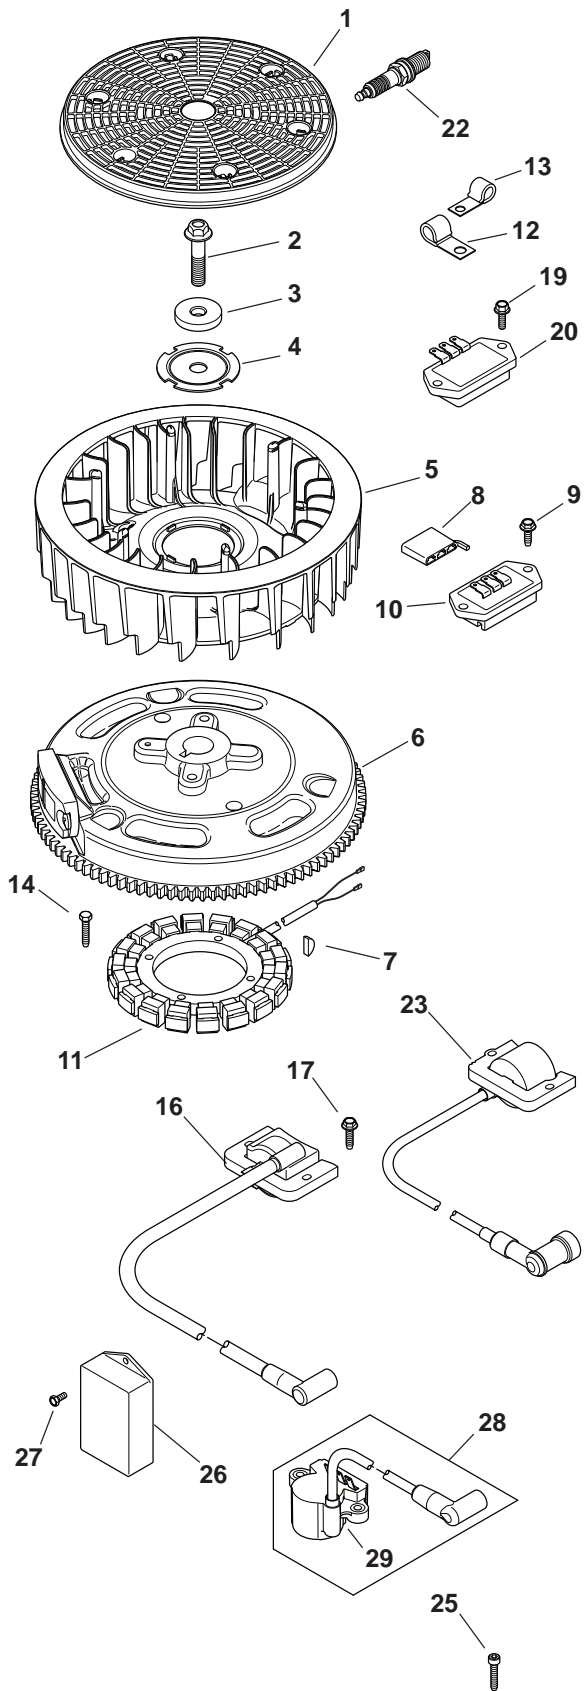

KOHLER ENGINE - MODEL NO. SV710, TYPE NO.0022

IGNITION / ELECTRICAL