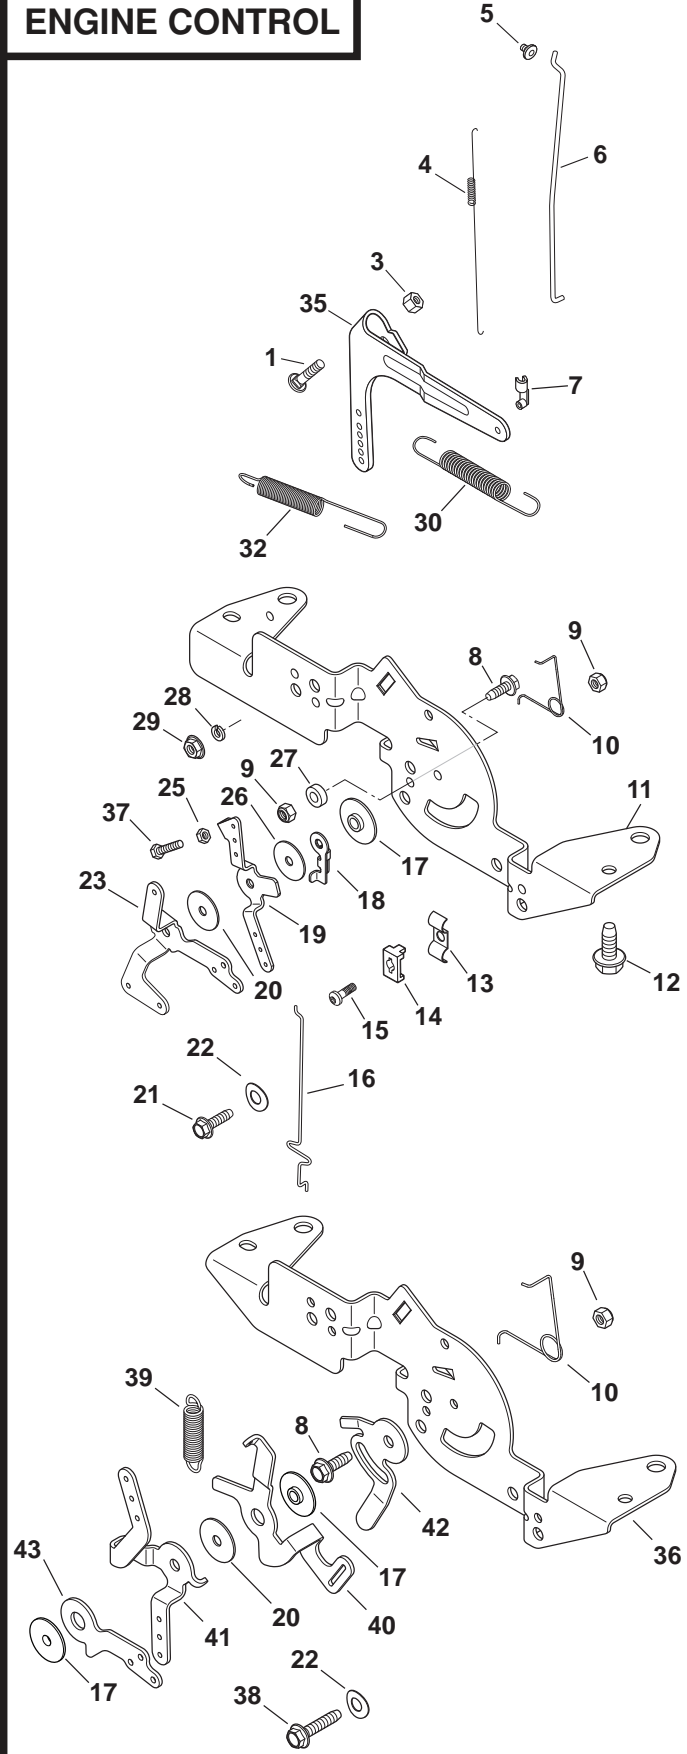

ENGINE CONTROL