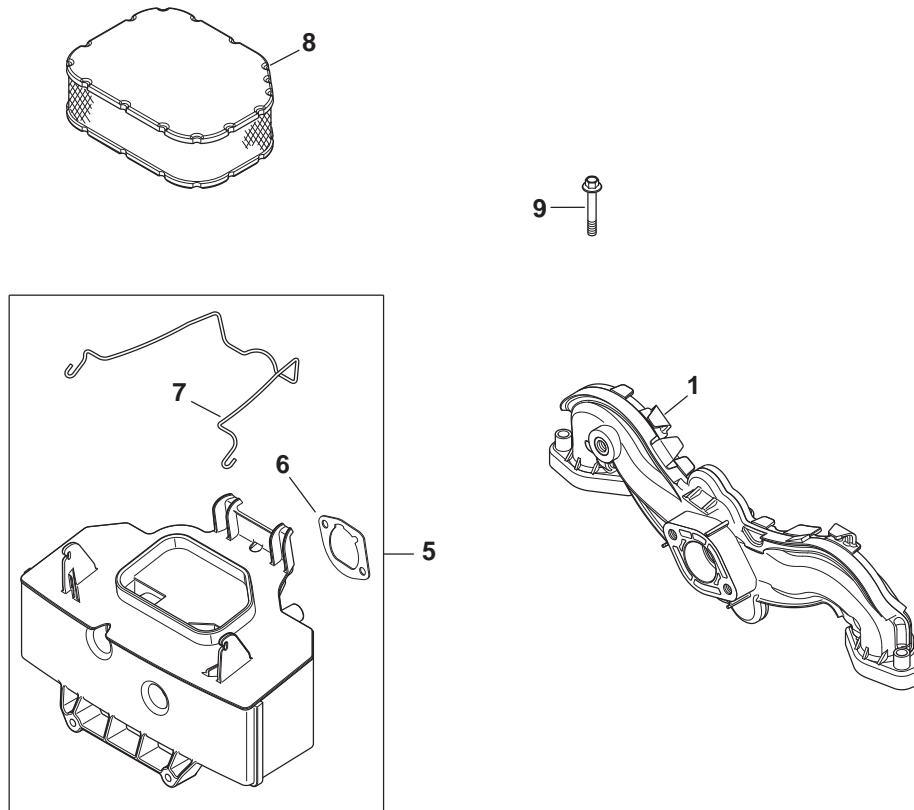

FUEL SYSTEM

KEY NO.	PART NO.	DESCRIPTION
2	531 02 95-90 1	Gasket, carburetor
3	531 02 97-80 1	Gasket, air cleaner base
4	531 02 99-92 2	Stud, m6x1.0x106
5	531 02 96-02 2	Nut, flg m6x1.0
6	531 02 96-04 4	Clamp, hose 1/2"
7	531 02 98-55 2	Line, fuel (24"-cut to length)
11	531 02 96-79 2	Screw, tap m6x1.7x18
12	531 02 97-87 1	Pump, fuel
13	531 02 98-62 1	Filter, fuel
14	531 02 97-83 1	Clip, cable
15	531 02 99-86 1	Kit, carburetor, 19mm keihin (includes 2,3)
NOT ILLUSTRATED		
	531 02 99-94 1	Screw, throttle stop
	531 02 97-93 1	Kit, repair overhaul (includes 2,3)
	531 02 97-94 1	Kit, repair service choke (includes 2,3)
	531 02 97-95 1	Kit, repair service gasket (includes 2,3)
	531 02 97-96 1	Kit, repair solenoid valve (includes 2,3)

STARTING SYSTEM

KEY NO.	PART NO.	DESCRIPTION
2	531 02 99-85 1	Starter assembly
4	525 59 04-01 2	Screw, flg m8x1.25x80

KOHLER ENGINE - MODEL NO. SV710, TYPE NO.0022

OIL PAN / LUBRICATION

AIR INTAKE / FILTRATION

KOHLER ENGINE - MODEL NO. SV710, TYPE NO.0022

OIL PAN/LUBRICATION

KEY NO.	PART NO.	DESCRIPTION
2	531 02 99-55 2	Screw, Shd Thd Frm M6x.0x6.5
3	531 02 99-56 1	Pump Assembly, Oil
4	531 02 96-78 1	Kit, Governor Gear W/Pin (Includes 5)
5	531 02 95-49 1	Pin, Governor Regulating
6	531 02 99-12 1	Tab, Locking
7	531 02 96-81 1	Shaft, Governor Gear
8	531 02 96-83 1	Seal, Oil
9	531 02 99-57 1	Tube, Oil Feed - Filter To Pan
11	531 02 96-74 2	O-Ring, Oil Pick-Up
13	531 02 95-43 1	Plug, Ctsk Pipe 1/8"
17	531 02 97-86 1	Filter, Oil
18	531 02 96-88 10	Screw, Flg M8x1.25x45
23	531 02 99-54 1	Pan Assembly, Oil (Includes 2-9,11[Qty 1],24-27)
24	525 58 93-01 1	Tube, Oil Feed
25	525 58 96-01 1	O-Ring
26	525 58 95-01 1	Nipple, Oil Filter
27	525 59 01-01 1	Washer, Flat
39	525 58 94-01 1	Oil Feed Tube Assembly (Includes 11[Qty 1],24,25)