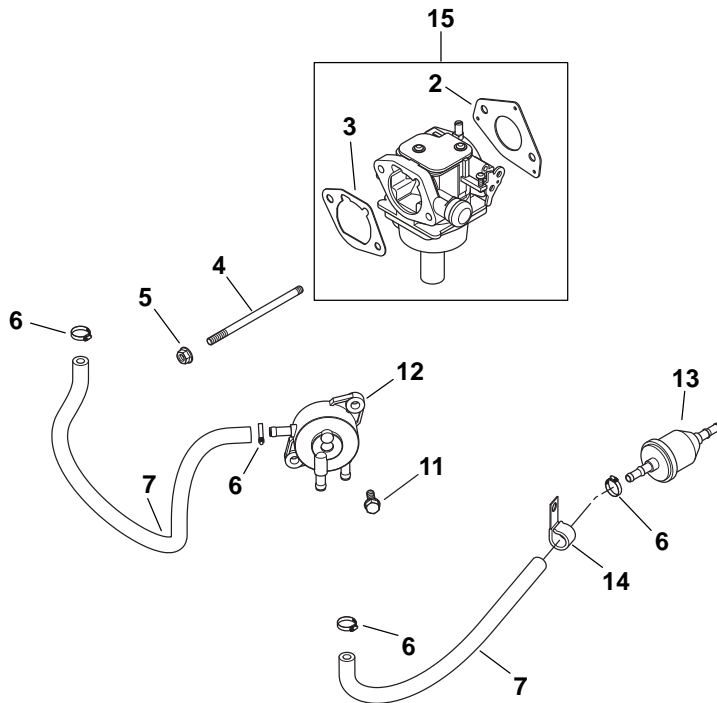

FUEL SYSTEM