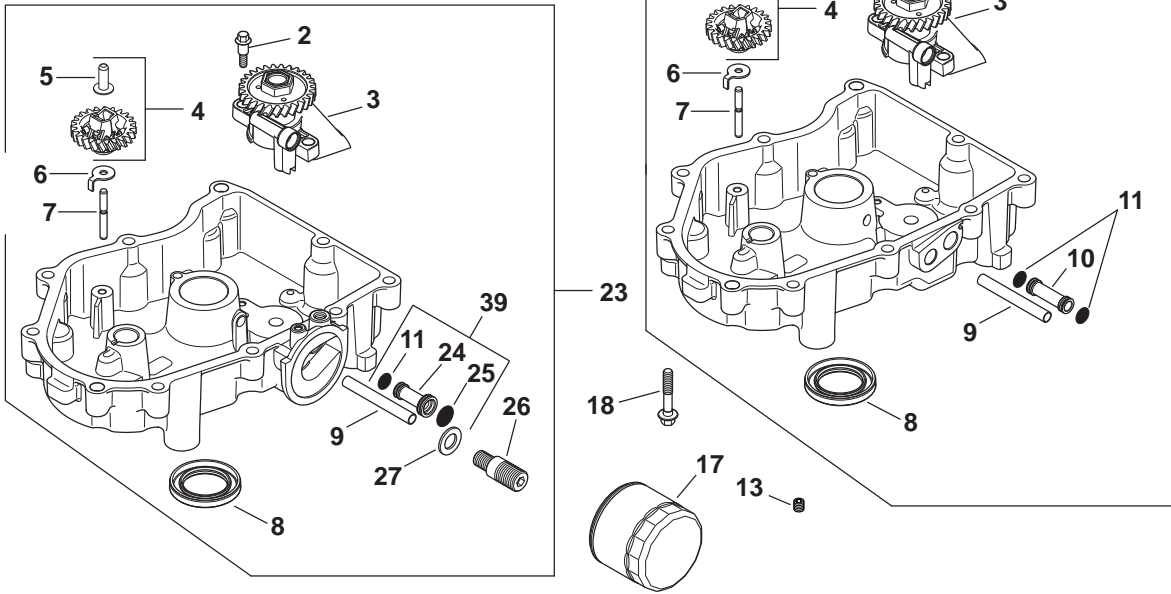

FUEL SYSTEM

KEY NO.	PART NO.	DESCRIPTION
2	531 02 95-90 1	Gasket, carburetor
3	531 02 97-80 1	Gasket, air cleaner base
4	531 02 99-92 2	Stud, m6x1.0x106
5	531 02 96-02 2	Nut, flg m6x1.0
6	531 02 96-04 4	Clamp, hose 1/2"
7	531 02 98-55 2	Line, fuel (24"-cut to length)
11	531 02 96-79 2	Screw, tap m6x1.7x18
12	531 02 97-87 1	Pump, fuel
13	531 02 98-62 1	Filter, fuel
14	531 02 97-83 1	Clip, cable
15	531 02 99-86 1	Kit, carburetor, 19mm keihin (includes 2,3)
NOT ILLUSTRATED		
	531 02 99-94 1	Screw, throttle stop
	531 02 97-93 1	Kit, repair overhaul (includes 2,3)
	531 02 97-94 1	Kit, repair service choke (includes 2,3)
	531 02 97-95 1	Kit, repair service gasket (includes 2,3)
	531 02 97-96 1	Kit, repair solenoid valve (includes 2,3)

STARTING SYSTEM

KEY NO.	PART NO.	DESCRIPTION
2	531 02 99-85 1	Starter assembly
4	525 59 04-01 2	Screw, flg m8x1.25x80

KOHLER ENGINE - MODEL NO. SV710, TYPE NO.0022

OIL PAN / LUBRICATION

AIR INTAKE / FILTRATION

KOHLER ENGINE - MODEL NO. SV710, TYPE NO.0022

OIL PAN/LUBRICATION

KEY NO.	PART NO.	DESCRIPTION
2	531 02 99-55 2	Screw, Shd Thd Frm M6x.0x6.5
3	531 02 99-56 1	Pump Assembly, Oil
4	531 02 96-78 1	Kit, Governor Gear W/Pin (Includes 5)
5	531 02 95-49 1	Pin, Governor Regulating
6	531 02 99-12 1	Tab, Locking
7	531 02 96-81 1	Shaft, Governor Gear
8	531 02 96-83 1	Seal, Oil
9	531 02 99-57 1	Tube, Oil Feed - Filter To Pan
11	531 02 96-74 2	O-Ring, Oil Pick-Up
13	531 02 95-43 1	Plug, Ctsk Pipe 1/8"
17	531 02 97-86 1	Filter, Oil
18	531 02 96-88 10	Screw, Flg M8x1.25x45
23	531 02 99-54 1	Pan Assembly, Oil (Includes 2-9,11[Qty 1],24-27)
24	525 58 93-01 1	Tube, Oil Feed
25	525 58 96-01 1	O-Ring
26	525 58 95-01 1	Nipple, Oil Filter
27	525 59 01-01 1	Washer, Flat
39	525 58 94-01 1	Oil Feed Tube Assembly (Includes 11[Qty 1],24,25)