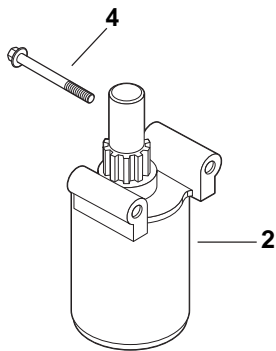

KOHLER ENGINE - MODEL NO. SV710, TYPE NO.0022

CRANKCASE

STARTING SYSTEM

FUEL SYSTEM