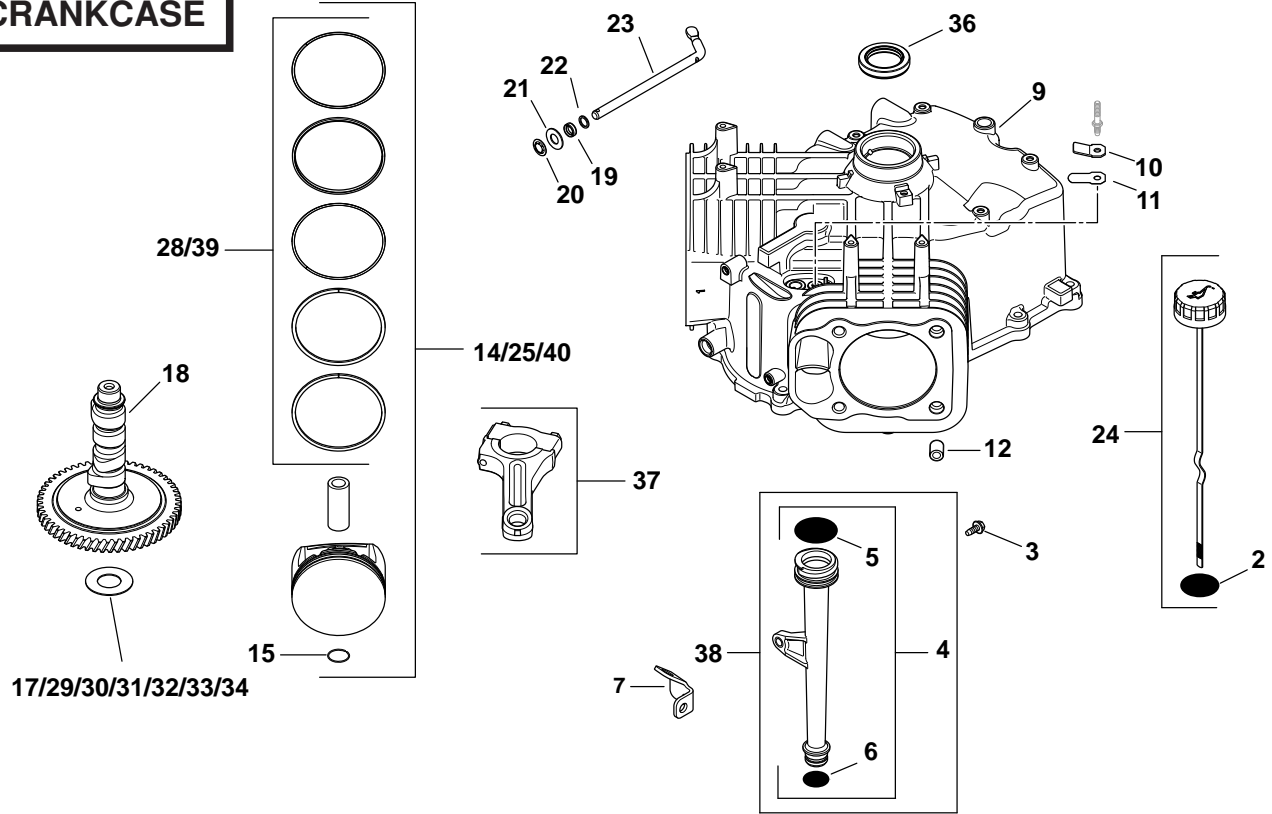

KOHLER ENGINE - MODEL NO. SV710, TYPE NO.0022

CRANKCASE

STARTING SYSTEM