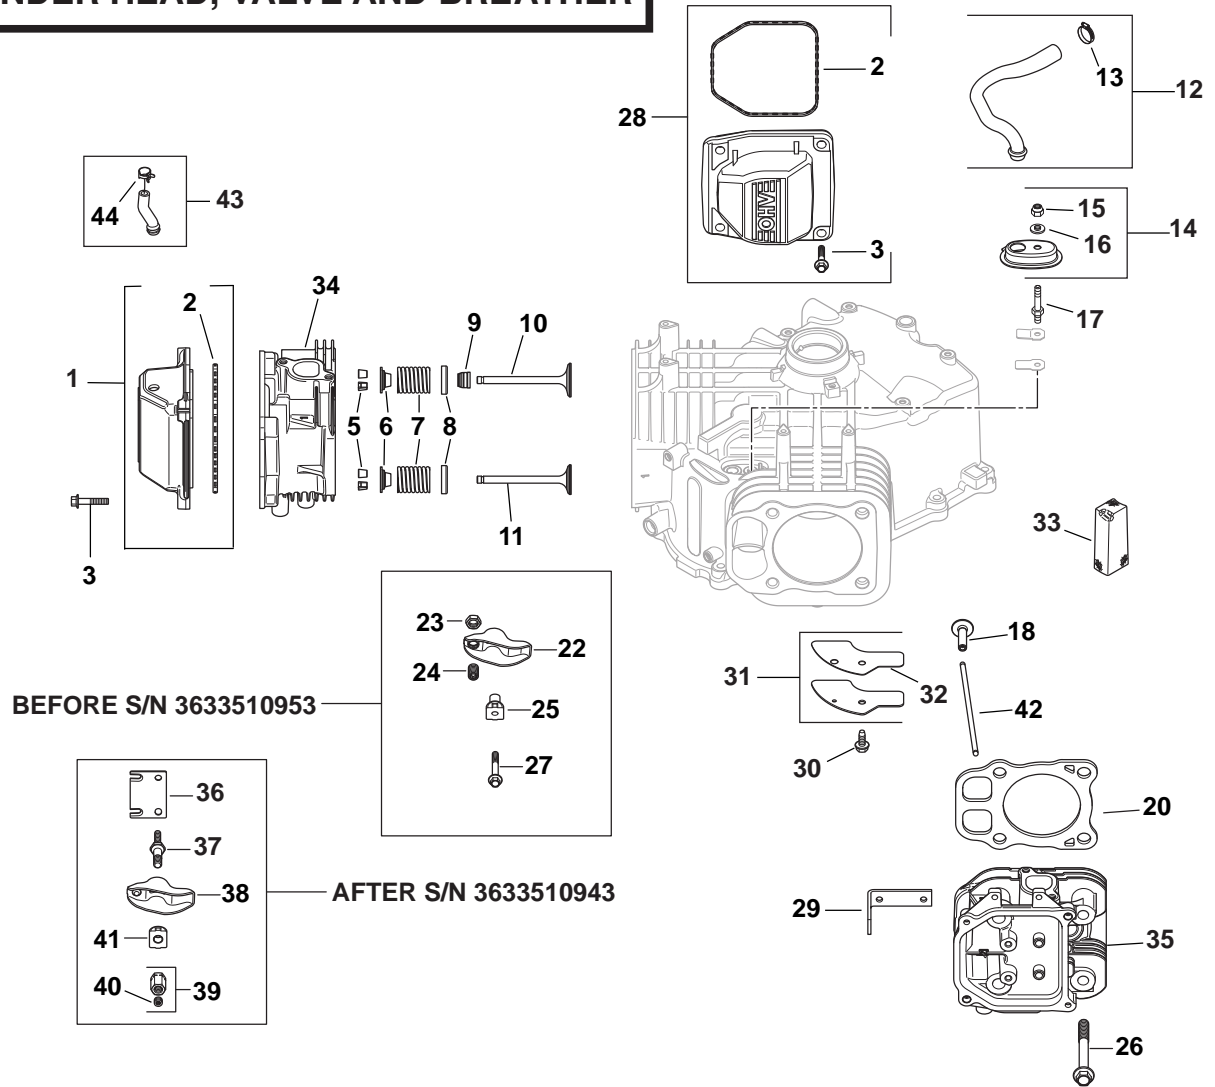

KOHLER ENGINE - MODEL NO. SV710, TYPE NO.0022

CYLINDER HEAD, VALVE AND BREATHER

CRANKSHAFT