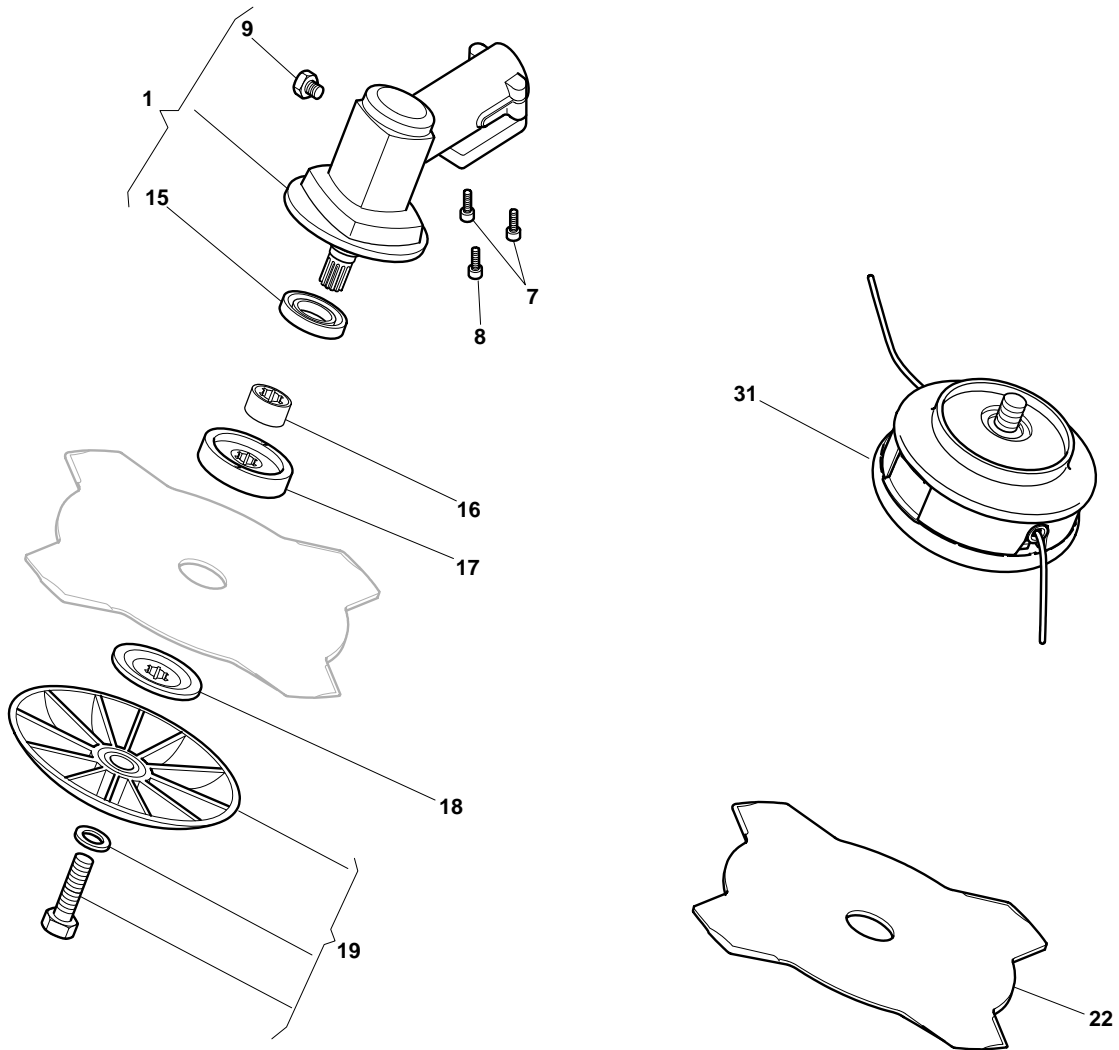

STAR 41 - Model Year 2008

Handle-transmission

Pos.	Part no.	Q.ty	Description	Remarks
1	2123030	4	Screw	
2	3750330	1	Front Housing Support	
3	3744290	1	Front Shock Absorber	
4	4563560	1	Front Handle	
5	2312150	2	Washer	
6	2123140	2	Screw	
7	3750340	1	Front Step-Down Spacer	
8	4563531	1	Transmission Housing	
9	8563540	1	Handgrip Housing Couple	
10	3743630	1	Safety Lever	
11	3654490	1	Spring	
12	3743620	1	Throttle Lever	
13	3749270	1	Stop Knob	
14	3612710	1	Stop Plate	
15	2123070	1	Screw	
16	3786200/1	1	Wire Sheath	
17	4252450	1	Cable, Trottle	
18	3211120	1	Earth Cable (Black)	
19	3211490	1	Coil-Switch Cable (Red)	
20	3744300	1	Rear Shock Absorber	
21	2135150	1	Screw	
22	2432030	1	Nut	
23	2135160	4	Screw	
24	2126050	1	Screw	
25	3112170	1	Bearing	
26	3353080	1	Seeger Ring	
27	3L8520990/3	1	Transmission Hub Ass.Y	
28	4121861/1	1	Clutch	
29	3642191	1	Bearing Hub	
30	4251400	1	Trasmission Shaft	
31	4251204	1	Trasmission Pipe Ass.Y	
32	2312150	2	Washer	
33	2135060	2	Screw	
34	2135030	1	Screw	
35	3615000	1	Line Cutter	
36	2432040	1	Nut	
37	2312150	1	Washer	
38	8563570	1	Safety Cover Ass.Y (Incl.40-43)	
39	4253460	1	Harness	

STAR 41 - Model Year 2008

Gear case

Pos.	Part no.	Q.ty	Description	Remarks
1	4252780/1	1	Gear Case Assy	
1	4252790/1	1	Gear Case Assy Ø28	
7	2135050	2	Screw	
8	2653090	1	Screw	
9	2653460	1	Screw	
15	3121170	1	Oil Seal	
16	3641700/1	1	Collar	
17	3641640	1	Upper Ring Nut	
18	3612640	1	Lower Ring Nut	
19	4560610	1	Stabilizer	
20	2321230	1	Washer	
21	2653170	1	Screw	
22	4611880	1	4 Teeth Disc 25 Cm	
31	4353240/1	1	2 Hedges Nylon Head	