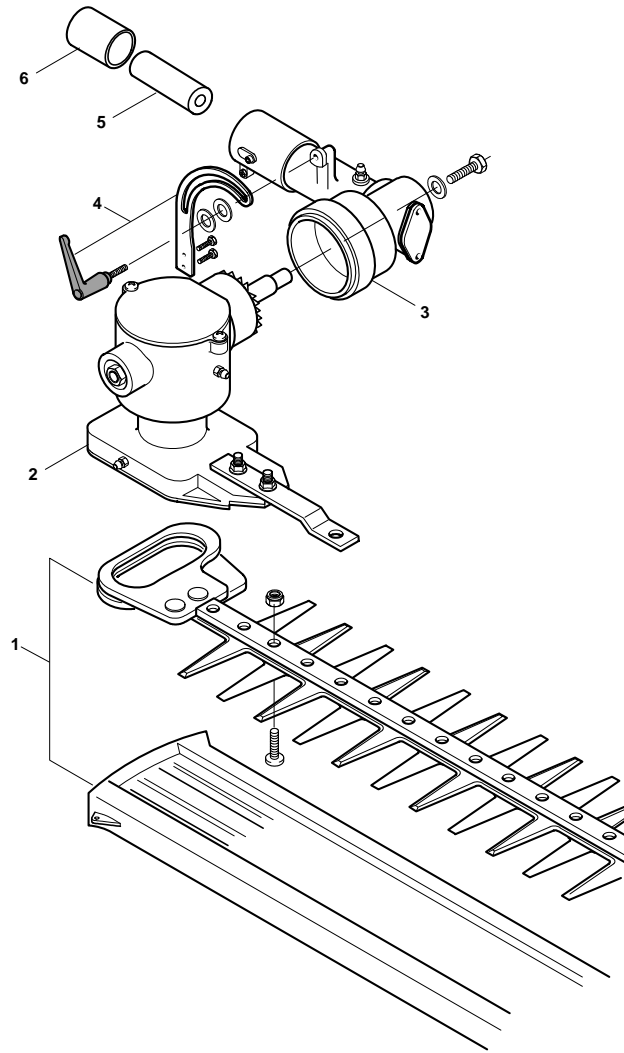

STAR 41 - Model Year 2008

Handle-transmission

Pos.	Part no.	Q.ty	Description	Remarks
1	2123030	4	Screw	
2	3750330	1	Front Housing Support	
3	3744290	1	Front Shock Absorber	
4	4563560	1	Front Handle	
5	2312150	2	Washer	
6	2123140	2	Screw	
7	3750340	1	Front Step-Down Spacer	
8	4563531	1	Transmission Housing	
9	8563540	1	Handgrip Housing Couple	
10	3743630	1	Safety Lever	
11	3654490	1	Spring	
12	3743620	1	Throttle Lever	
13	3749270	1	Stop Knob	
14	3612710	1	Stop Plate	
15	2123070	1	Screw	
16	3786200/1	1	Wire Sheath	
17	4252450	1	Cable, Trottle	
18	3211120	1	Earth Cable (Black)	
19	3211490	1	Coil-Switch Cable (Red)	
20	3744300	1	Rear Shock Absorber	
21	2135150	1	Screw	
22	2432030	1	Nut	
23	2135160	4	Screw	
24	2126050	1	Screw	
25	3112170	1	Bearing	
26	3353080	1	Seeger Ring	
27	3L8520990/3	1	Transmission Hub Ass.Y	
28	4121861/1	1	Clutch	
29	3642191	1	Bearing Hub	
30	4251400	1	Trasmission Shaft	
31	4251204	1	Trasmission Pipe Ass.Y	
32	2312150	2	Washer	
33	2135060	2	Screw	
34	2135030	1	Screw	
35	3615000	1	Line Cutter	
36	2432040	1	Nut	
37	2312150	1	Washer	
38	8563570	1	Safety Cover Ass.Y (Incl.40-43)	
39	4253460	1	Harness	

STAR 41 - Model Year 2008

Gear case

Pos.	Part no.	Q.ty	Description	Remarks
1	4252780/1	1	Gear Case Assy	
1	4252790/1	1	Gear Case Assy Ø28	
7	2135050	2	Screw	
8	2653090	1	Screw	
9	2653460	1	Screw	
15	3121170	1	Oil Seal	
16	3641700/1	1	Collar	
17	3641640	1	Upper Ring Nut	
18	3612640	1	Lower Ring Nut	
19	4560610	1	Stabilizer	
20	2321230	1	Washer	
21	2653170	1	Screw	
22	4611880	1	4 Teeth Disc 25 Cm	
31	4353240/1	1	2 Hedges Nylon Head	

STAR 41 - Model Year 2008

"All Cutting" tool

Pos.	Part no.	Q.ty	Description	Remarks
1	6910520	1	Blade Ass.Y	
2	6910521	1	Transmission Shaft Ass.Y	
3	6910524	1	Gear Case Ass.Y	
4	6910523	1	Lever+Regulation Rod	
5	4252640	1	Coupling	
6	2382430	1	Spacer	