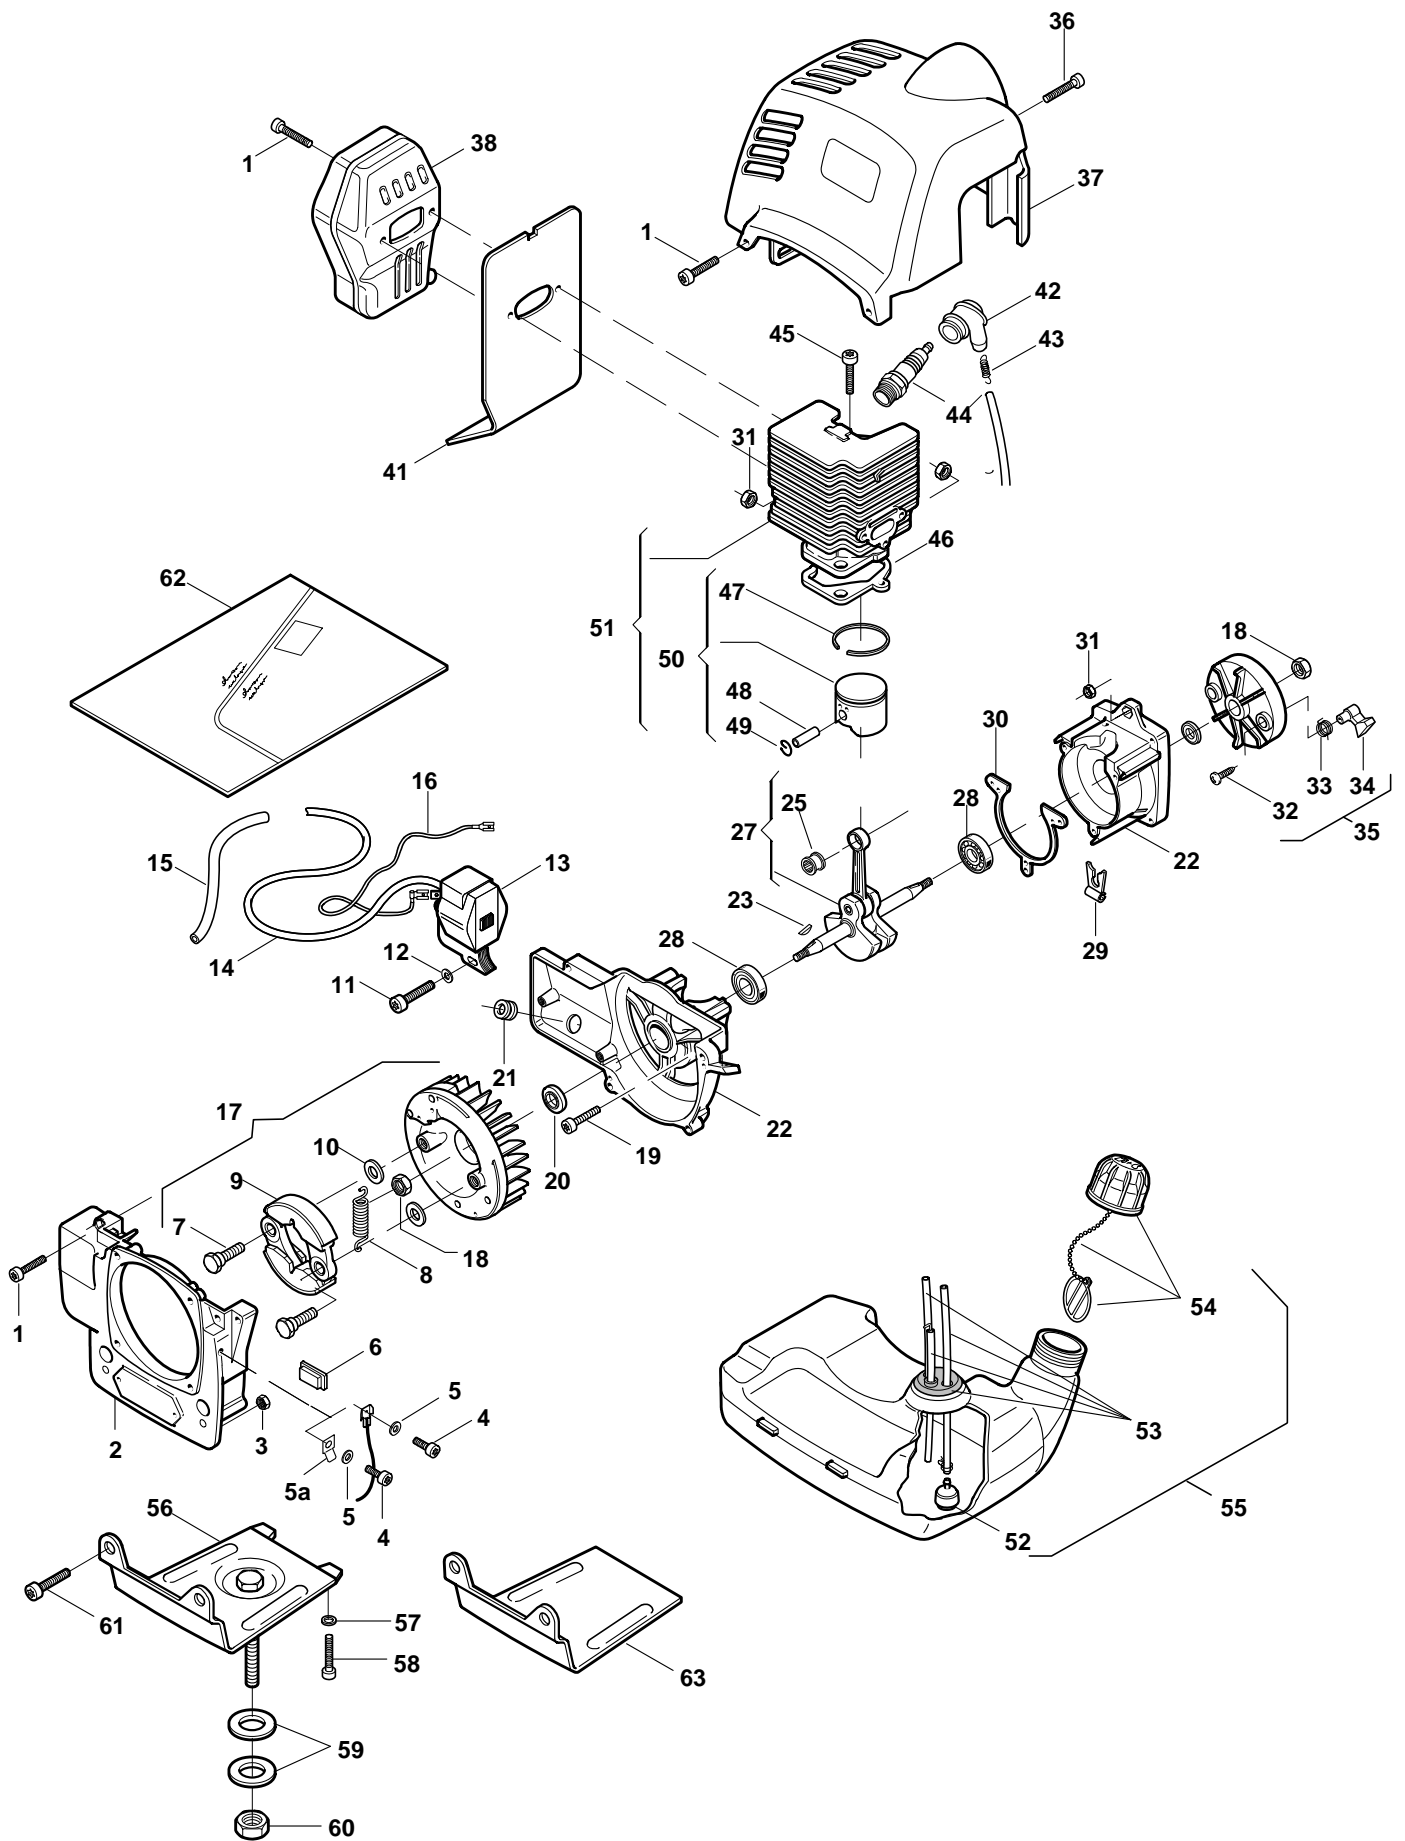

STAR 41 - Model Year 2008

Engine 1

STAR 41 - Model Year 2008

Engine 1

Pos.	Part no.	Q.ty	Description	Remarks
1	2135040	12	Screw	
2	4540800	1	Trasm. Support Case	
3	2432030	2	Nut	
4	2132500	1	Screw	
5	2312120	1	Washer	
5a	3211420	1	Faston (Flex)	
6	3745530	4	Grommet	
7	2653210	2	Screw	
8	3654040	1	Spring Mod.Piston Ass.Y D.42	
9	3660430/1	2	Clutch Unit Mod.Piston Ass.Y D.42	
10	2321230	2	Washer	
11	2135060	2	Screw	
12	2321150	2	Washer	
13	3211015	1	Elettronic Coil	
14	3211080	1	Spark Plug Cable	
15	3782040	1	Wire Jacket	
16	3211415	1	Earth Cable	
17	4251480/1	1	Flywheel Ass.Y (Incl. 7,9,10)	
18	2670120	2	Nut	
19	2135050	3	Screw	
20	3121070	2	Seal Ring	
21	3745130	1	Grommet	
22	8521010	1	Cranckase Ass.Y	
23	3151010	1	Flywheel Key	
25	3116100	1	Needle Bearing	
27	8250840	1	Crankshaft (Incl. 25)	
28	3112240	2	Bearing	
29	3750280	1	Massathread Guide	
30	3724050	1	Gasket	
31	2432040	5	Nut	
32	2123100	3	Screw	
33	3654050	2	Spring	
34	3749570	2	Starter Hook	
35	8540810	1	Starter Cup Ass.Y (Incl.32-34)	
36	2135180	1	Screw	
37	4563660	1	Cylinder Cover Ass.Y Yellow	
38	4122120	1	Muffler	
41	3724340	1	Muffler Gasket	
42	3744850	1	Spark Plug Cover	
43	3657530	1	Spark Plug Spring	
44	3210024	1	Spark Plug	
45	2135150	2	Screw	
46	3724260	1	Cylinder Gasket	
47	3123150	1	Piston Ring	
48	3158260	1	Piston Pin	
49	3356050	2	Circlip	
50	8541120	1	Piston Ass.Y D.38 (Incl.26,47-49)	
51	8541110	1	Cylinder-Piston Ass.Y D.38 (Incl.50)	
52	4253290	1	Intake Filter	
53	8745541	1	Grommet Ass.Y	
54	8741370	1	Fuel Cap Ass.Y	
55	4252470	1	Fuel Tank Ass.Y (Incl.52-54)	
56	4122180	1	Flange (Flex)	
57	2330020	2	Grower	
58	2135010	2	Screw	
59	2330060	2	Washer	
60	2412180	1	Nut (Flex)	
61	2112310	2	Screw	
62	8724340	1	Gasket Set (Incl.30,41,46)	
63	4612587	1	Flange