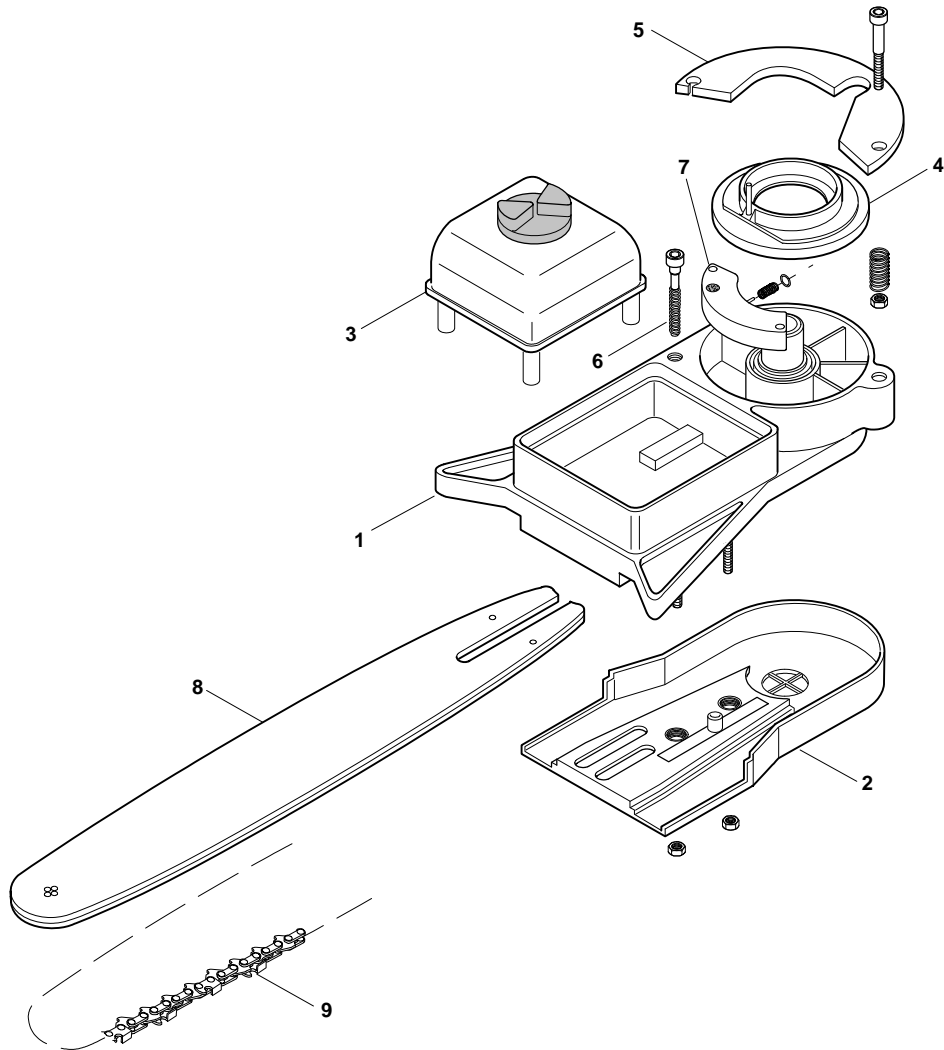

STAR 41 - Model Year 2008

Gear case

Pos.	Part no.	Q.ty	Description	Remarks
1	4252780/1	1	Gear Case Assy	
1	4252790/1	1	Gear Case Assy Ø28	
7	2135050	2	Screw	
8	2653090	1	Screw	
9	2653460	1	Screw	
15	3121170	1	Oil Seal	
16	3641700/1	1	Collar	
17	3641640	1	Upper Ring Nut	
18	3612640	1	Lower Ring Nut	
19	4560610	1	Stabilizer	
20	2321230	1	Washer	
21	2653170	1	Screw	
22	4611880	1	4 Teeth Disc 25 Cm	
31	4353240/1	1	2 Hedges Nylon Head	

STAR 41 - Model Year 2008

"All Cutting" tool

Pos.	Part no.	Q.ty	Description	Remarks
1	6910520	1	Blade Ass.Y	
2	6910521	1	Transmission Shaft Ass.Y	
3	6910524	1	Gear Case Ass.Y	
4	6910523	1	Lever+Regulation Rod	
5	4252640	1	Coupling	
6	2382430	1	Spacer	

STAR 41 - Model Year 2008

Pruner tool

Pos.	Part no.	Q.ty	Description	Remarks
1	6910500	1	Transmission Case Ass.Y D.24	
1	6910501	1	Transmission Case Ass.Y D.26	
2	6910502	1	Chain Housing	
3	6910503	1	Oil Tank	
4	6910504	1	Cover Ø24	
4	6910505	1	Cover Ø26	
5	6910506	1	Flange	
6	6910507	1	Screw	
7	6910508	1	Oil Pump Ass.Y	
8	4112610	1	"Guide Bar 10""	10" 3/8" .042" (1.1 mm)
9	4113551	1	"Chain 10""	10" 3/8" .042" (1.1 mm) - 38E