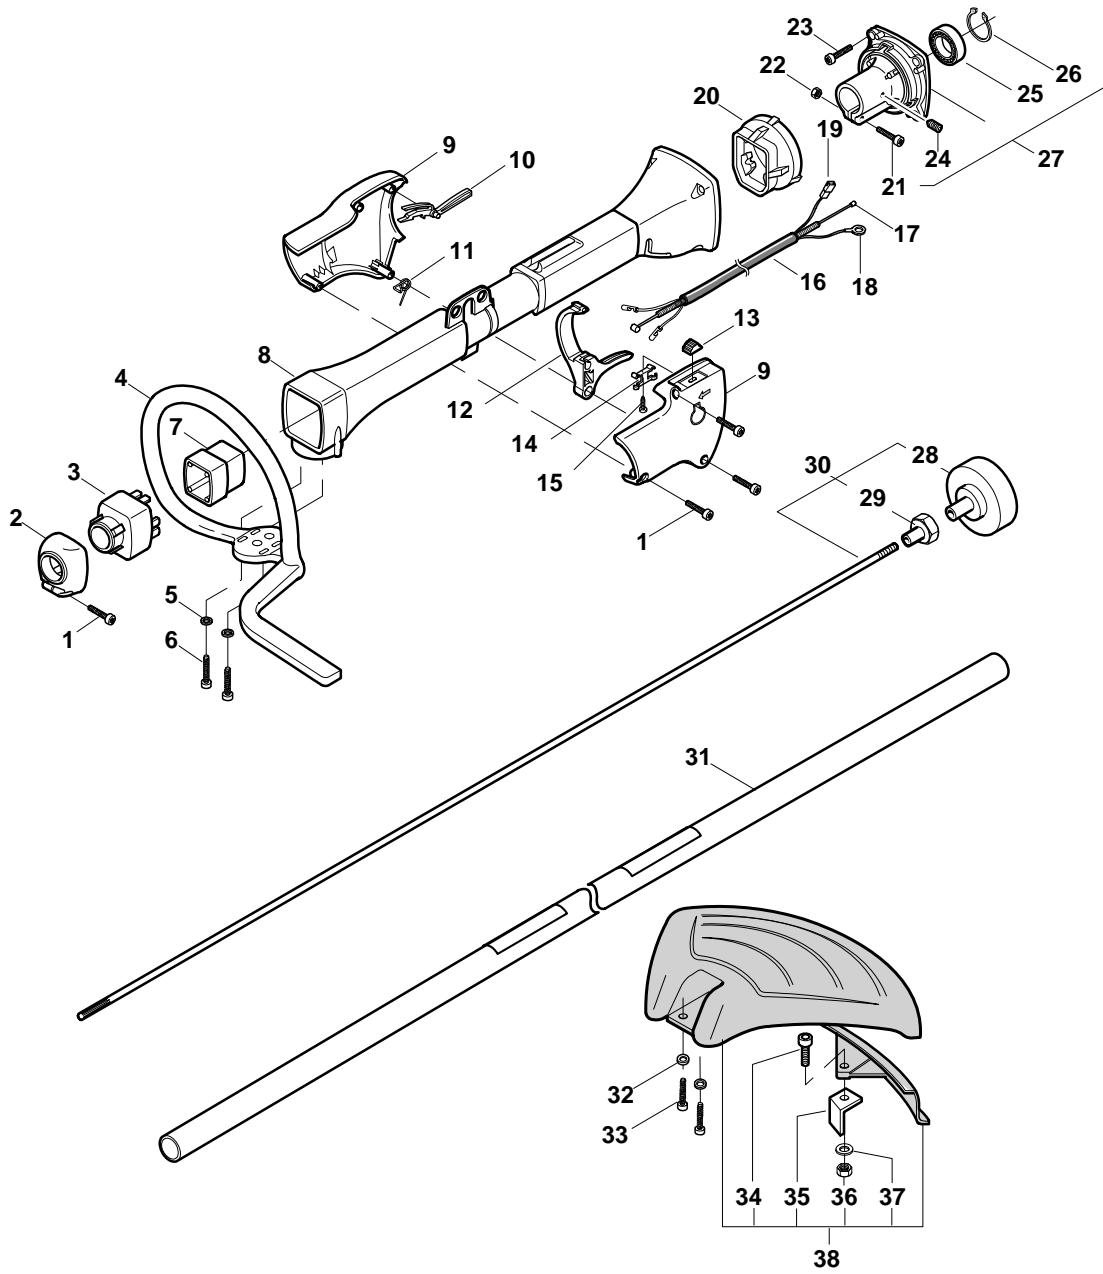

STAR 41 - Model Year 2008

Engine 2

Pos.	Part no.	Q.ty	Description	Remarks
1	3724360	1	Intake Manif-Gasket	
2	3750410	1	Intake Manifold	
3	2670280	2	Nut	
4	2135050	2	Screw	
5	3724400	2	Intake-Carb Gasket	
6	3785070	1	Heat Block	
7	4353270/1	1	Carburettor	Walbro WYJ 317A
8	8750390	1	Air Filter Holder	
9	2312090	3	Washer	
10	2135250	2	Screw	
11	3781600	1	Air Filter	
12	4563670	1	Filter Cover Yellow	
13	2123100	3	Screw	
14	3613420	1	Washer	
15	4562220	1	Starter Pulley	
16	3723640	1	Disc	
17	4611480	1	Spring	
18	8563650	1	Starter Recoil Case	
19	2135040	12	Screw	
20	3784030	1	Starter Cord	
21	3750067	1	Starter Handle	
22	3745530	4	Grommet	
23	4252680	1	Starter Ass.Y (Incl. 13-22)	
24	3744870	1	Primer	
25	4353150	1	Gasket-Diaph. Set	
30	2461030	2	Nut	

STAR 41 - Model Year 2008

Handle-transmission

Pos.	Part no.	Q.ty	Description	Remarks
1	2123030	4	Screw	
2	3750330	1	Front Housing Support	
3	3744290	1	Front Shock Absorber	
4	4563560	1	Front Handle	
5	2312150	2	Washer	
6	2123140	2	Screw	
7	3750340	1	Front Step-Down Spacer	
8	4563531	1	Transmission Housing	
9	8563540	1	Handgrip Housing Couple	
10	3743630	1	Safety Lever	
11	3654490	1	Spring	
12	3743620	1	Throttle Lever	
13	3749270	1	Stop Knob	
14	3612710	1	Stop Plate	
15	2123070	1	Screw	
16	3786200/1	1	Wire Sheath	
17	4252450	1	Cable, Trottle	
18	3211120	1	Earth Cable (Black)	
19	3211490	1	Coil-Switch Cable (Red)	
20	3744300	1	Rear Shock Absorber	
21	2135150	1	Screw	
22	2432030	1	Nut	
23	2135160	4	Screw	
24	2126050	1	Screw	
25	3112170	1	Bearing	
26	3353080	1	Seeger Ring	
27	3L8520990/3	1	Transmission Hub Ass.Y	
28	4121861/1	1	Clutch	
29	3642191	1	Bearing Hub	
30	4251400	1	Trasmission Shaft	
31	4251204	1	Trasmission Pipe Ass.Y	
32	2312150	2	Washer	
33	2135060	2	Screw	
34	2135030	1	Screw	
35	3615000	1	Line Cutter	
36	2432040	1	Nut	
37	2312150	1	Washer	
38	8563570	1	Safety Cover Ass.Y (Incl.40-43)	
39	4253460	1	Harness	