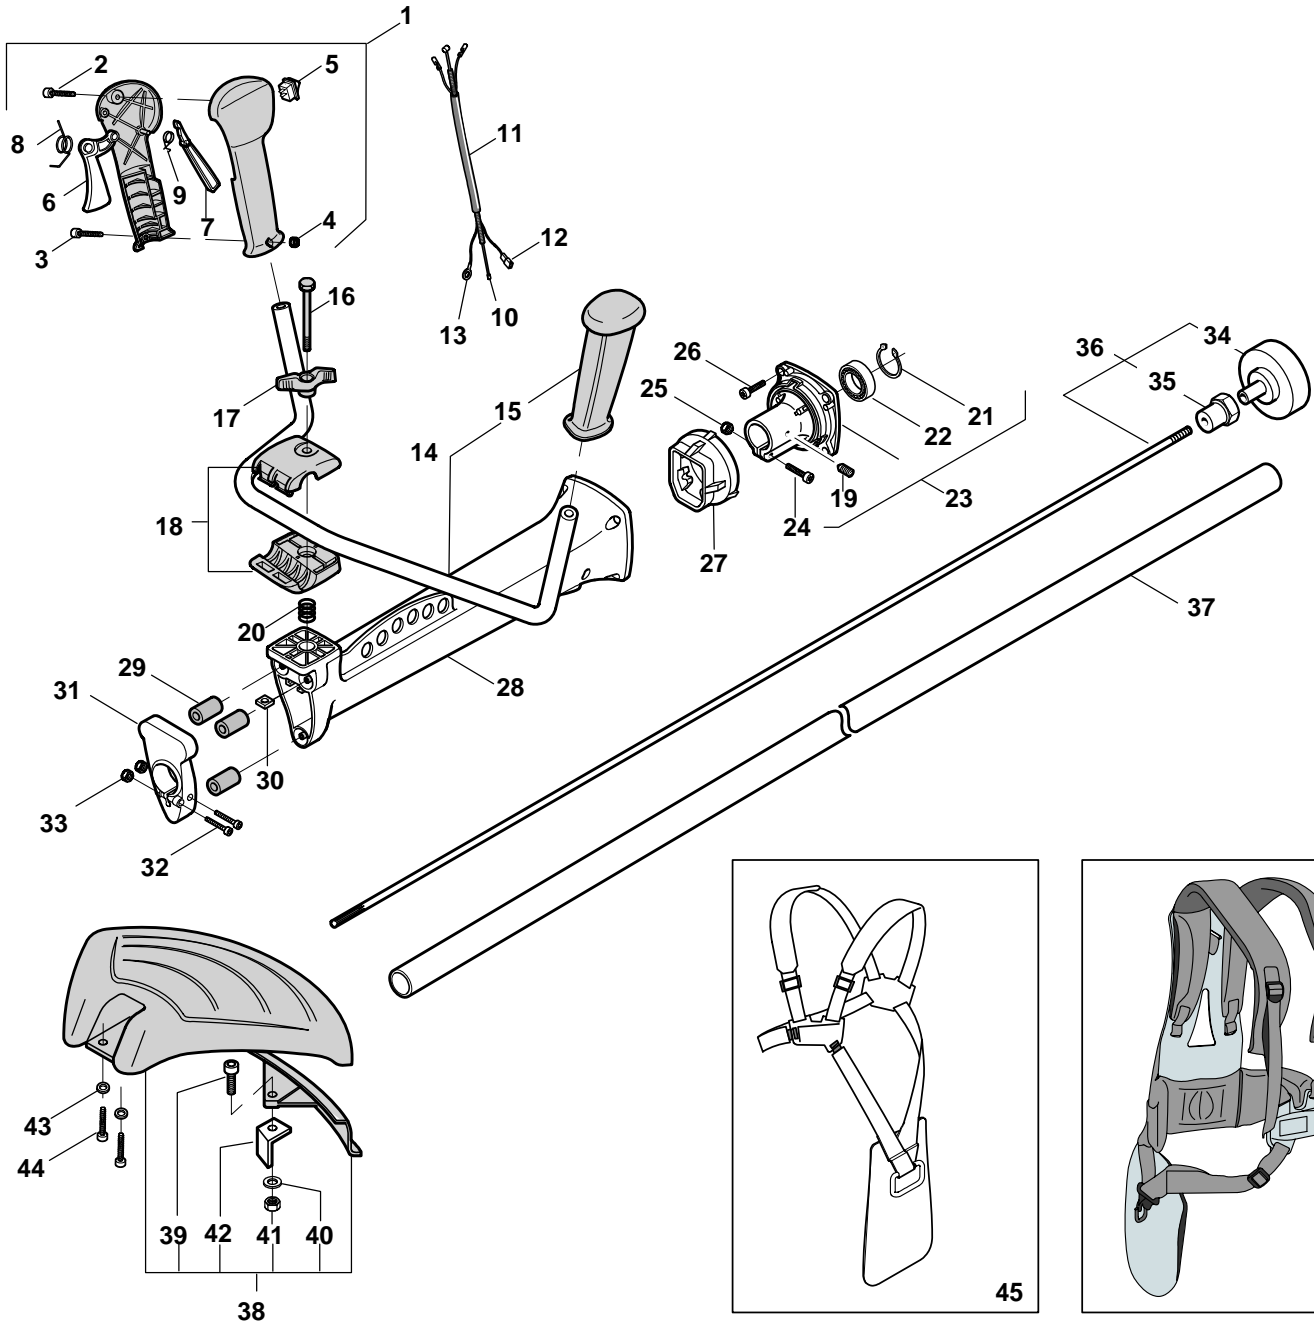

STAR 36D
Handle-transmission

STAR 36D

Handle-transmission

Pos.	Part no.	Q.ty	Description	Remarks
1	8563830	1	Handle Ass.Y	
2	2123030	1	Screw	
3	2135050	1	Screw	
4	12154330/0	1	Nut	
5	3210970	1	Stop Switch	
6	3743431/1	1	Throttle Lever	
7	3743441	1	Safety Lever	
8	3654270/1	1	Spring	
9	3654280/1	1	Spring	
10	4252570	1	Wire Ass.Y	
11	3786220	1	Wire Sheath	
12	3211590	1	Coil-Switch Cable (Red)	
13	3211600/1	1	Earth Cable (Black)	
14	4252840/1	1	Handle	
15	3744860/1	1	Left Knob	
16	2112580	1	Screw	
17	3750480	1	Wing Nut	
18	8521070	1	Handgrip Support Ass.Y	
19	2126050	1	Screw	
20	3654530	1	Spring	
21	3353080	1	Seeger Ring	
22	3112170	1	Bearing	
23	3L8520990/3	1	Transmission Hub Ass.Y	
24	2135150	1	Screw	
25	2432030	1	Nut	
26	2135160	4	Screw	
27	3744330	1	Rear Shock Absorber	
28	4563850/2	1	Transmission Housing	
29	3744320	3	Front Shock Absorber	
30	3615190	1	Handle Fixing Plate	
31	4563860	1	Front Housing Support	
32	2135060	2	Screw	
33	12154330/0	2	Nut	
34	4121861/1	1	Clutch	
35	3642191	1	Bearing Hub	
36	4251400	1	Trasmission Shaft	
37	4251204	1	Trasmission Pipe Ass.Y	
38	3L8563570/1	1	Safety Cover Ass.Y	
39	2135030	1	Screw	
40	2312150	1	Washer	
41	2432040	1	Nut	
42	3615000	1	Line Cutter	
43	2312150	2	Washer	
44	2135060	2	Screw	
45	4253440	1	Harness	
46	123046000/0	1	Harness