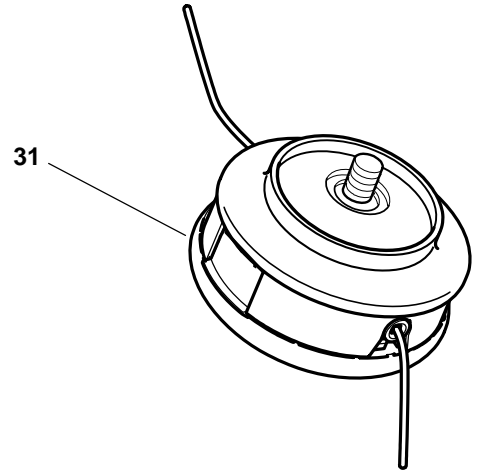

STAR 36D
Handle-transmission

STAR 36D

Handle-transmission

Pos.	Part no.	Q.ty	Description	Remarks
1	8563830	1	Handle Ass.Y	
2	2123030	1	Screw	
3	2135050	1	Screw	
4	12154330/0	1	Nut	
5	3210970	1	Stop Switch	
6	3743431/1	1	Throttle Lever	
7	3743441	1	Safety Lever	
8	3654270/1	1	Spring	
9	3654280/1	1	Spring	
10	4252570	1	Wire Ass.Y	
11	3786220	1	Wire Sheath	
12	3211590	1	Coil-Switch Cable (Red)	
13	3211600/1	1	Earth Cable (Black)	
14	4252840/1	1	Handle	
15	3744860/1	1	Left Knob	
16	2112580	1	Screw	
17	3750480	1	Wing Nut	
18	8521070	1	Handgrip Support Ass.Y	
19	2126050	1	Screw	
20	3654530	1	Spring	
21	3353080	1	Seeger Ring	
22	3112170	1	Bearing	
23	3L8520990/3	1	Transmission Hub Ass.Y	
24	2135150	1	Screw	
25	2432030	1	Nut	
26	2135160	4	Screw	
27	3744330	1	Rear Shock Absorber	
28	4563850/2	1	Transmission Housing	
29	3744320	3	Front Shock Absorber	
30	3615190	1	Handle Fixing Plate	
31	4563860	1	Front Housing Support	
32	2135060	2	Screw	
33	12154330/0	2	Nut	
34	4121861/1	1	Clutch	
35	3642191	1	Bearing Hub	
36	4251400	1	Trasmission Shaft	
37	4251204	1	Trasmission Pipe Ass.Y	
38	3L8563570/1	1	Safety Cover Ass.Y	
39	2135030	1	Screw	
40	2312150	1	Washer	
41	2432040	1	Nut	
42	3615000	1	Line Cutter	
43	2312150	2	Washer	
44	2135060	2	Screw	
45	4253440	1	Harness	
46	123046000/0	1	Harness	

STAR 36D
Gear case

STAR 36D

Gear case

Pos.	Part no.	Q.ty	Description	Remarks
1	4252780/1	1	Gear Case Assy	
1	4252780/1	1	Gear Case Assy	
7	2135050	2	Screw	
8	2653090	1	Screw	
9	2653460	1	Screw	
15	3121170	1	Oil Seal	
16	3641700/1	1	Collar	
17	3641640	1	Upper Ring Nut	
18	3612640	1	Lower Ring Nut	
19	4560610	1	Stabilizer	
20	2321230	1	Washer	
21	2653170	1	Screw	
22	4611880	1	4 Teeth Disc 25 Cm	
31	4353240/1	1	2 Hedges Nylon Head	