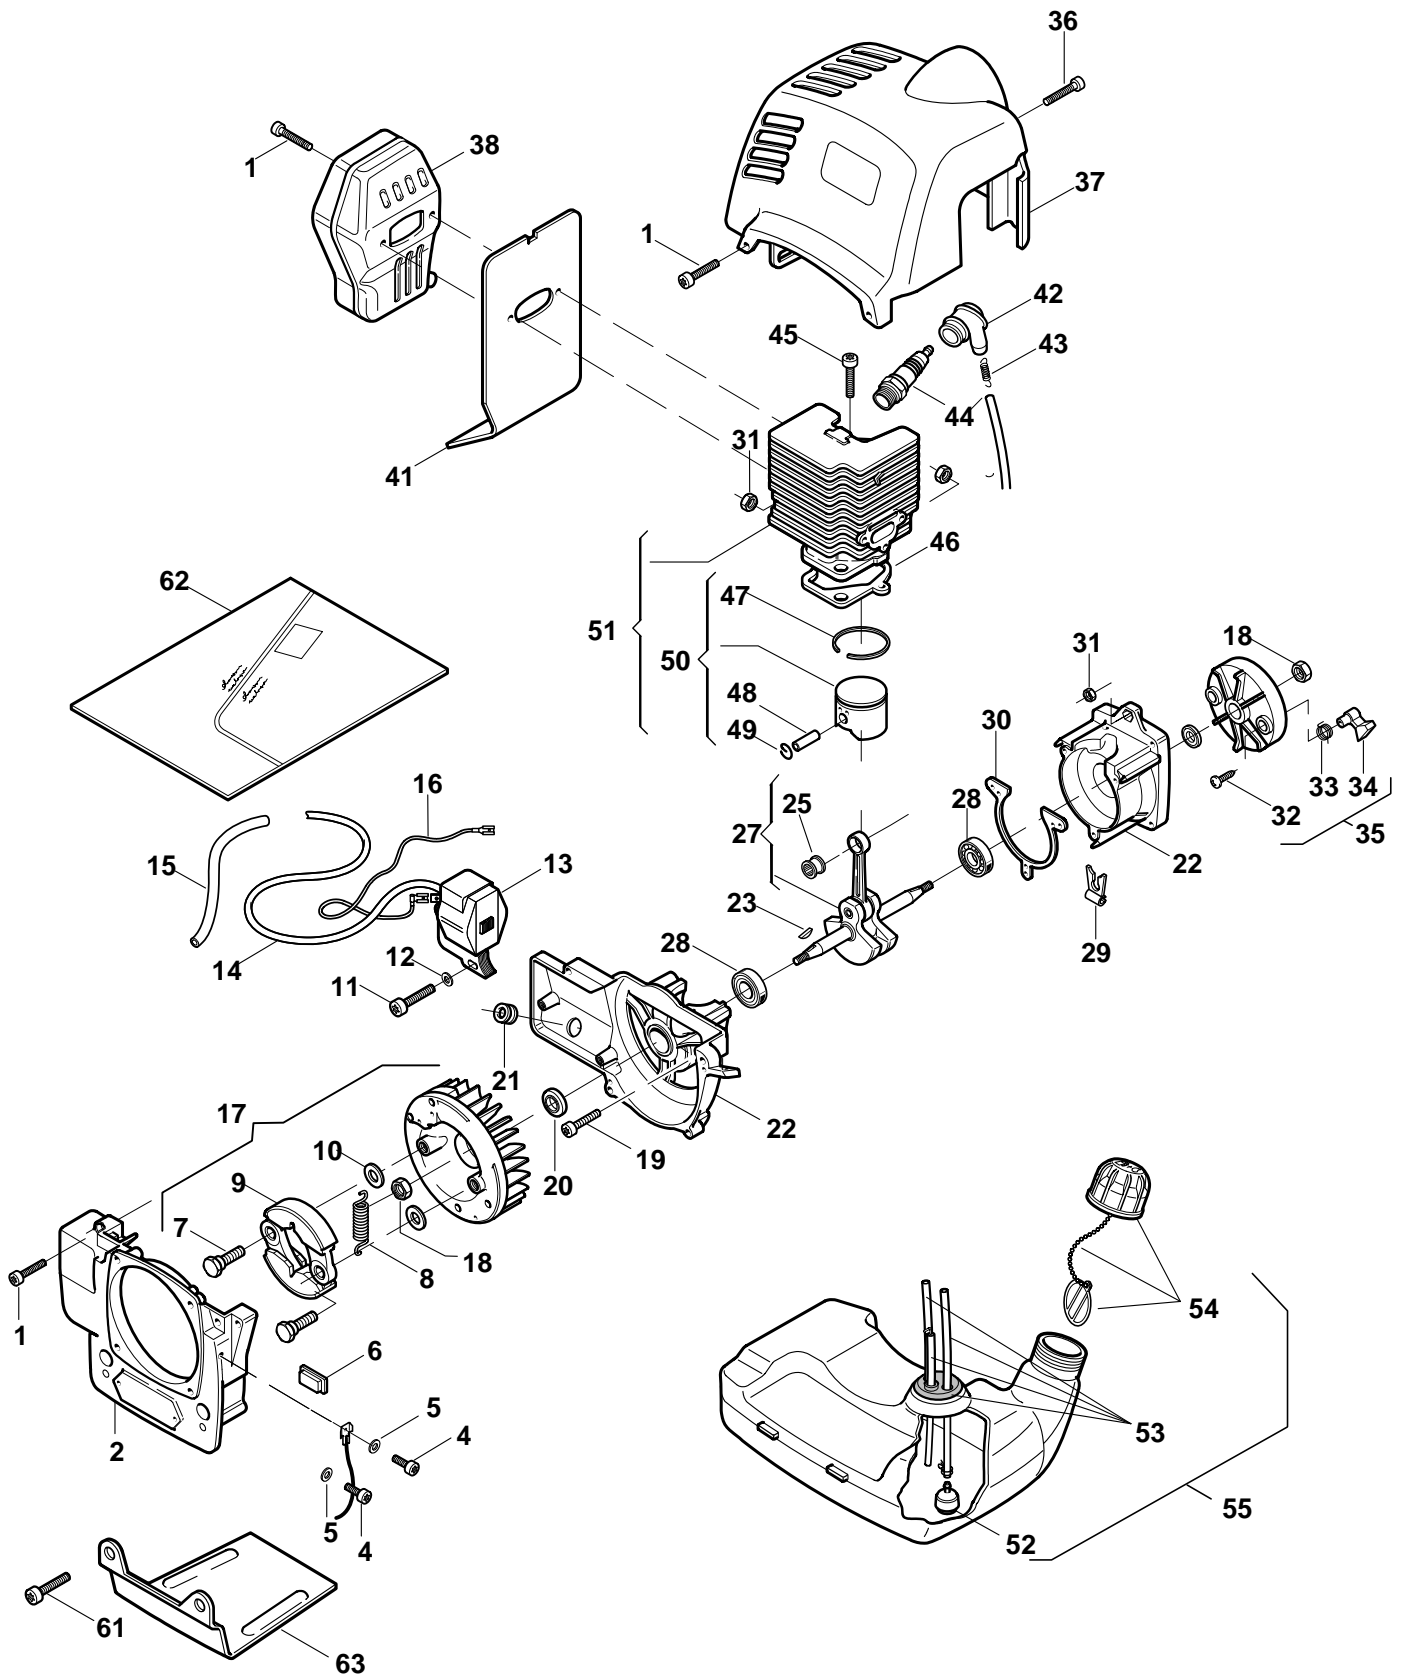

STAR 36D

Engine

STAR 36D

Engine

Pos.	Part no.	Q.ty	Description	Remarks
1	2135040	12	Screw	
2	4540800	1	Trasm. Support Case	
4	2132500	1	Screw	
5	2312120	1	Washer	
6	3745530	4	Grommet	
7	2653210	2	Screw	
8	3654040	1	Spring Mod.Piston Ass.Y Ø 42	
9	3660430/1	2	Clutch Unit Mod.Piston Ass.Y Ø 42	
10	2321230	2	Washer	
11	2135060	2	Screw	
12	2321150	2	Washer	
13	3211015	1	Elettronic Coil	
14	3211080	1	Spark Plug Cable	
15	3782040	1	Wire Jacket	
16	3211415	1	Earth Cable	
17	4251480/1	1	Flywheel Ass.Y (Incl. 7,9,10)	
18	2670120	2	Nut	
19	2135050	3	Screw	
20	3121070	2	Seal Ring	
21	3745130	1	Grommet	
22	8521010	1	Cranckase Ass.Y	
23	3151010	1	Flywheel Key	
25	3116100	1	Needle Bearing	
27	8250840	1	Crankshaft (Incl. 25)	
28	3112240	2	Bearing	
29	3750280	1	Massathread Guide	
30	3724050	1	Gasket	
31	2432040	5	Nut	
32	2123100	3	Screw	
33	3654050	2	Spring	
34	3749570	2	Starter Hook	
35	8540810	1	Starter Cup Ass.Y (Incl.32-34)	
36	2135180	1	Screw	
37	4563660	1	Cylinder Cover Ass.Y Yellow	
38	4122120	1	Muffler	
41	3724340	1	Muffler Gasket	
42	3744850	1	Spark Plug Cover	
43	3657530	1	Spark Plug Spring	
44	3210024	1	Spark Plug	
45	2135150	2	Screw	
46	3724260	1	Cylinder Gasket	
47	3123150	1	Piston Ring X Mod. Ø 38	
48	3158260	1	Piston Pin	
49	3356050	2	Circlip	
50	8541120	1	Piston Ass.Y Ø 38 (Incl.26,47-49)	
51	8541110	1	Cylinder-Piston Ass.Y Ø 38 (Incl.50)	
52	4253290	1	Intake Filter	
53	8745541	1	Grommet Ass.Y	
54	8741370	1	Fuel Cap Ass.Y	
55	4252470	1	Fuel Tank Ass.Y (Incl.52-54)	
61	2112310	2	Screw	
62	8724340	1	Gasket Set (Incl.30,41,46)	
63	4612587	1	Flange