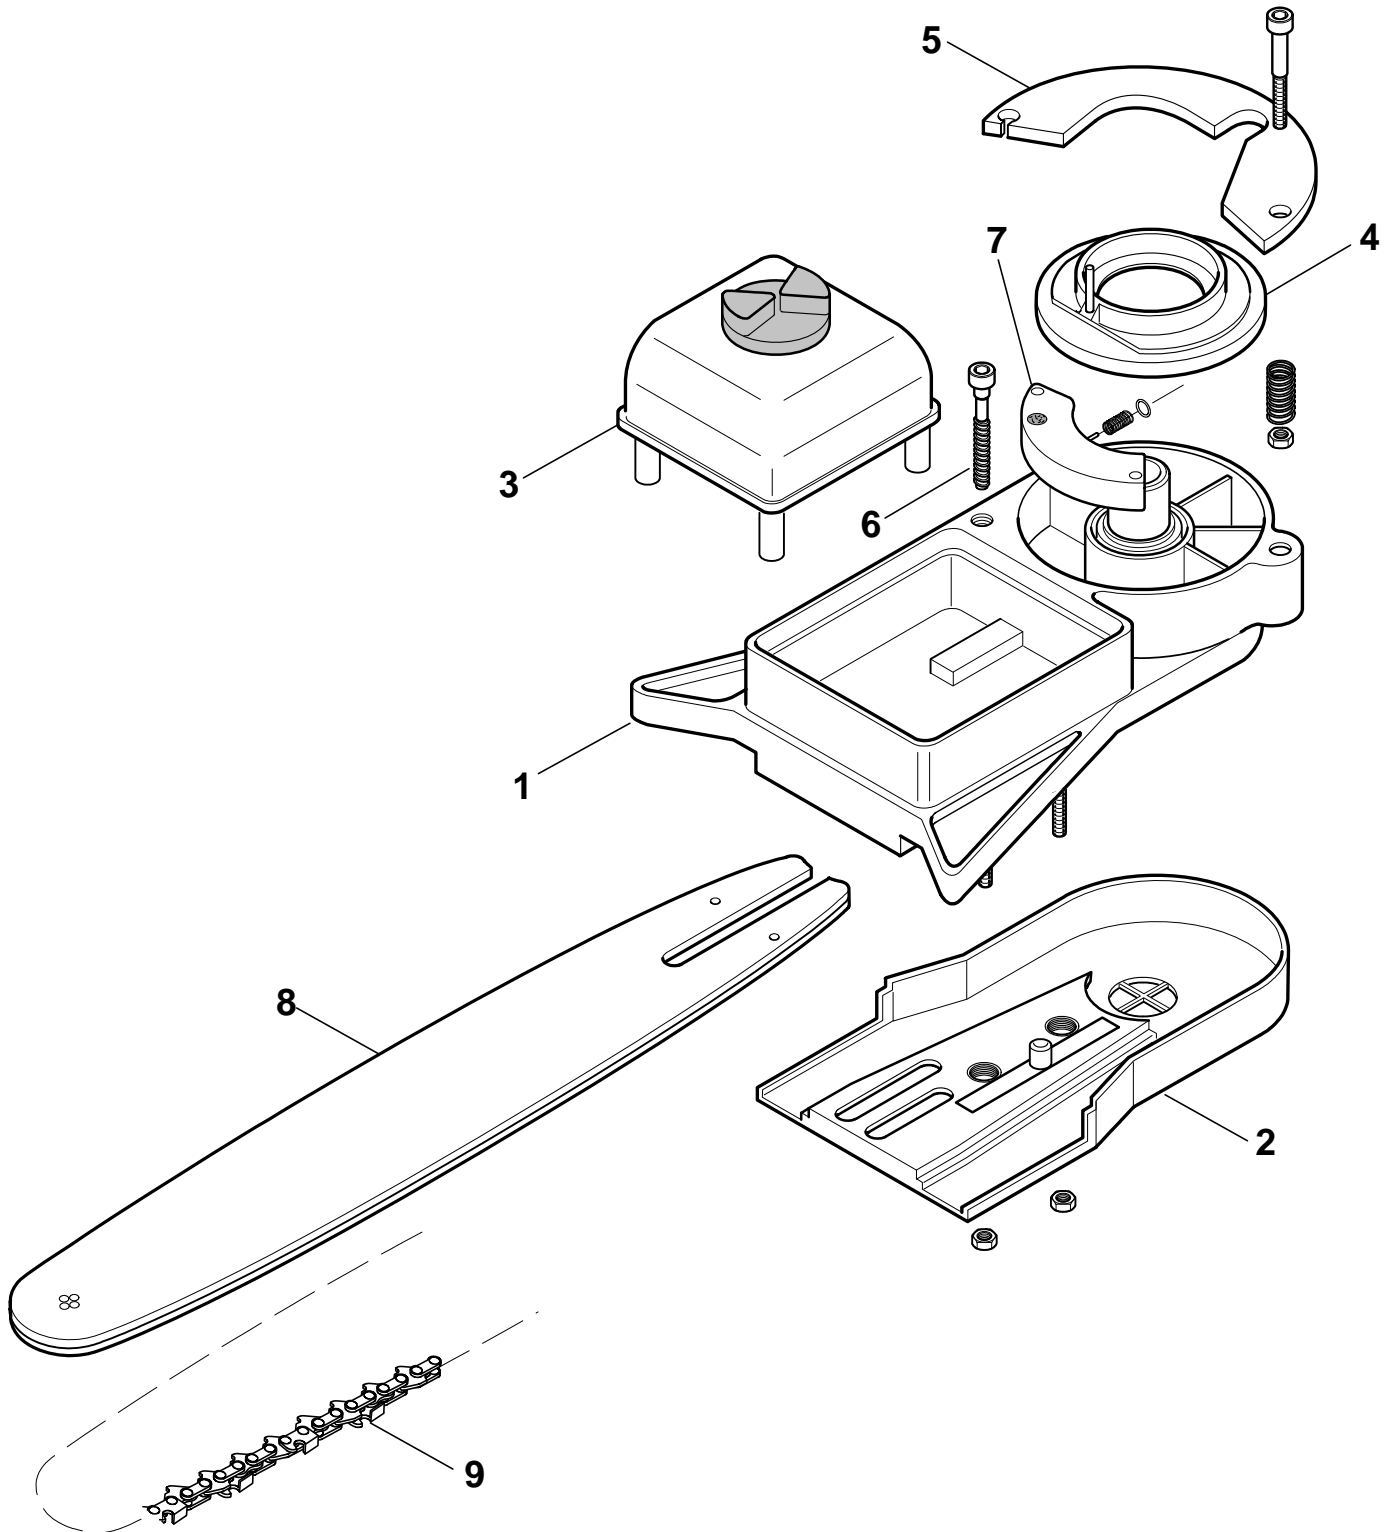

STAR 36D
Pruner tool

STAR 36D

Pruner tool

Pos.	Part no.	Q.ty	Description	Remarks
1	6910500	1	Transmission Case Ass.Y Ø24	
2	6910502	1	Chain Housing	
3	6910503	1	Oil Tank	
4	6910504	1	Cover Ø24	
5	6910506	1	Flange	
6	6910507	1	Screw	
7	6910508	1	Oil Pump Ass.Y	
8	4112610	1	"Guide Bar 10""	
9	4113551	1	"Chain 10""