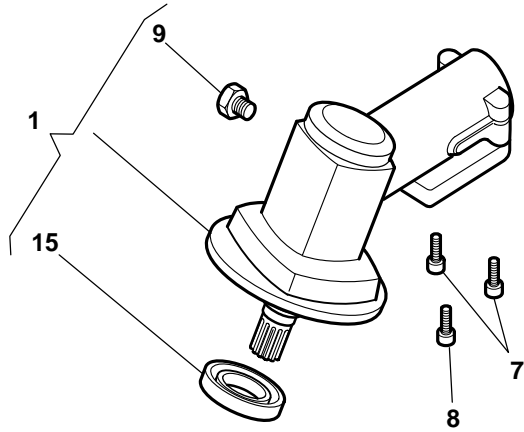

STAR 36D
Handle-transmission

STAR 36D

Handle-transmission

Pos.	Part no.	Q.ty	Description	Remarks
1	8563830	1	Handle Ass.Y	
2	2123030	1	Screw	
3	2135050	1	Screw	
4	12154330/0	1	Nut	
5	3210970	1	Stop Switch	
6	3743431/1	1	Throttle Lever	
7	3743441	1	Safety Lever	
8	3654270/1	1	Spring	
9	3654280/1	1	Spring	
10	4252570	1	Wire Ass.Y	
11	3786220	1	Wire Sheath	
12	3211590	1	Coil-Switch Cable (Red)	
13	3211600/1	1	Earth Cable (Black)	
14	4252840/1	1	Handle	
15	3744860/1	1	Left Knob	
16	2112580	1	Screw	
17	3750480	1	Wing Nut	
18	8521070	1	Handgrip Support Ass.Y	
19	2126050	1	Screw	
20	3654530	1	Spring	
21	3353080	1	Seeger Ring	
22	3112170	1	Bearing	
23	3L8520990/3	1	Transmission Hub Ass.Y	
24	2135150	1	Screw	
25	2432030	1	Nut	
26	2135160	4	Screw	
27	3744330	1	Rear Shock Absorber	
28	4563850/2	1	Transmission Housing	
29	3744320	3	Front Shock Absorber	
30	3615190	1	Handle Fixing Plate	
31	4563860	1	Front Housing Support	
32	2135060	2	Screw	
33	12154330/0	2	Nut	
34	4121861/1	1	Clutch	
35	3642191	1	Bearing Hub	
36	4251400	1	Trasmission Shaft	
37	4251204	1	Trasmission Pipe Ass.Y	
38	3L8563570/1	1	Safety Cover Ass.Y	
39	2135030	1	Screw	
40	2312150	1	Washer	
41	2432040	1	Nut	
42	3615000	1	Line Cutter	
43	2312150	2	Washer	
44	2135060	2	Screw	
45	4253440	1	Harness	
46	123046000/0	1	Harness	

STAR 36D
Gear case

STAR 36D

Gear case

Pos.	Part no.	Q.ty	Description	Remarks
1	4252780/1	1	Gear Case Assy	
1	4252780/1	1	Gear Case Assy	
7	2135050	2	Screw	
8	2653090	1	Screw	
9	2653460	1	Screw	
15	3121170	1	Oil Seal	
16	3641700/1	1	Collar	
17	3641640	1	Upper Ring Nut	
18	3612640	1	Lower Ring Nut	
19	4560610	1	Stabilizer	
20	2321230	1	Washer	
21	2653170	1	Screw	
22	4611880	1	4 Teeth Disc 25 Cm	
31	4353240/1	1	2 Hedges Nylon Head	