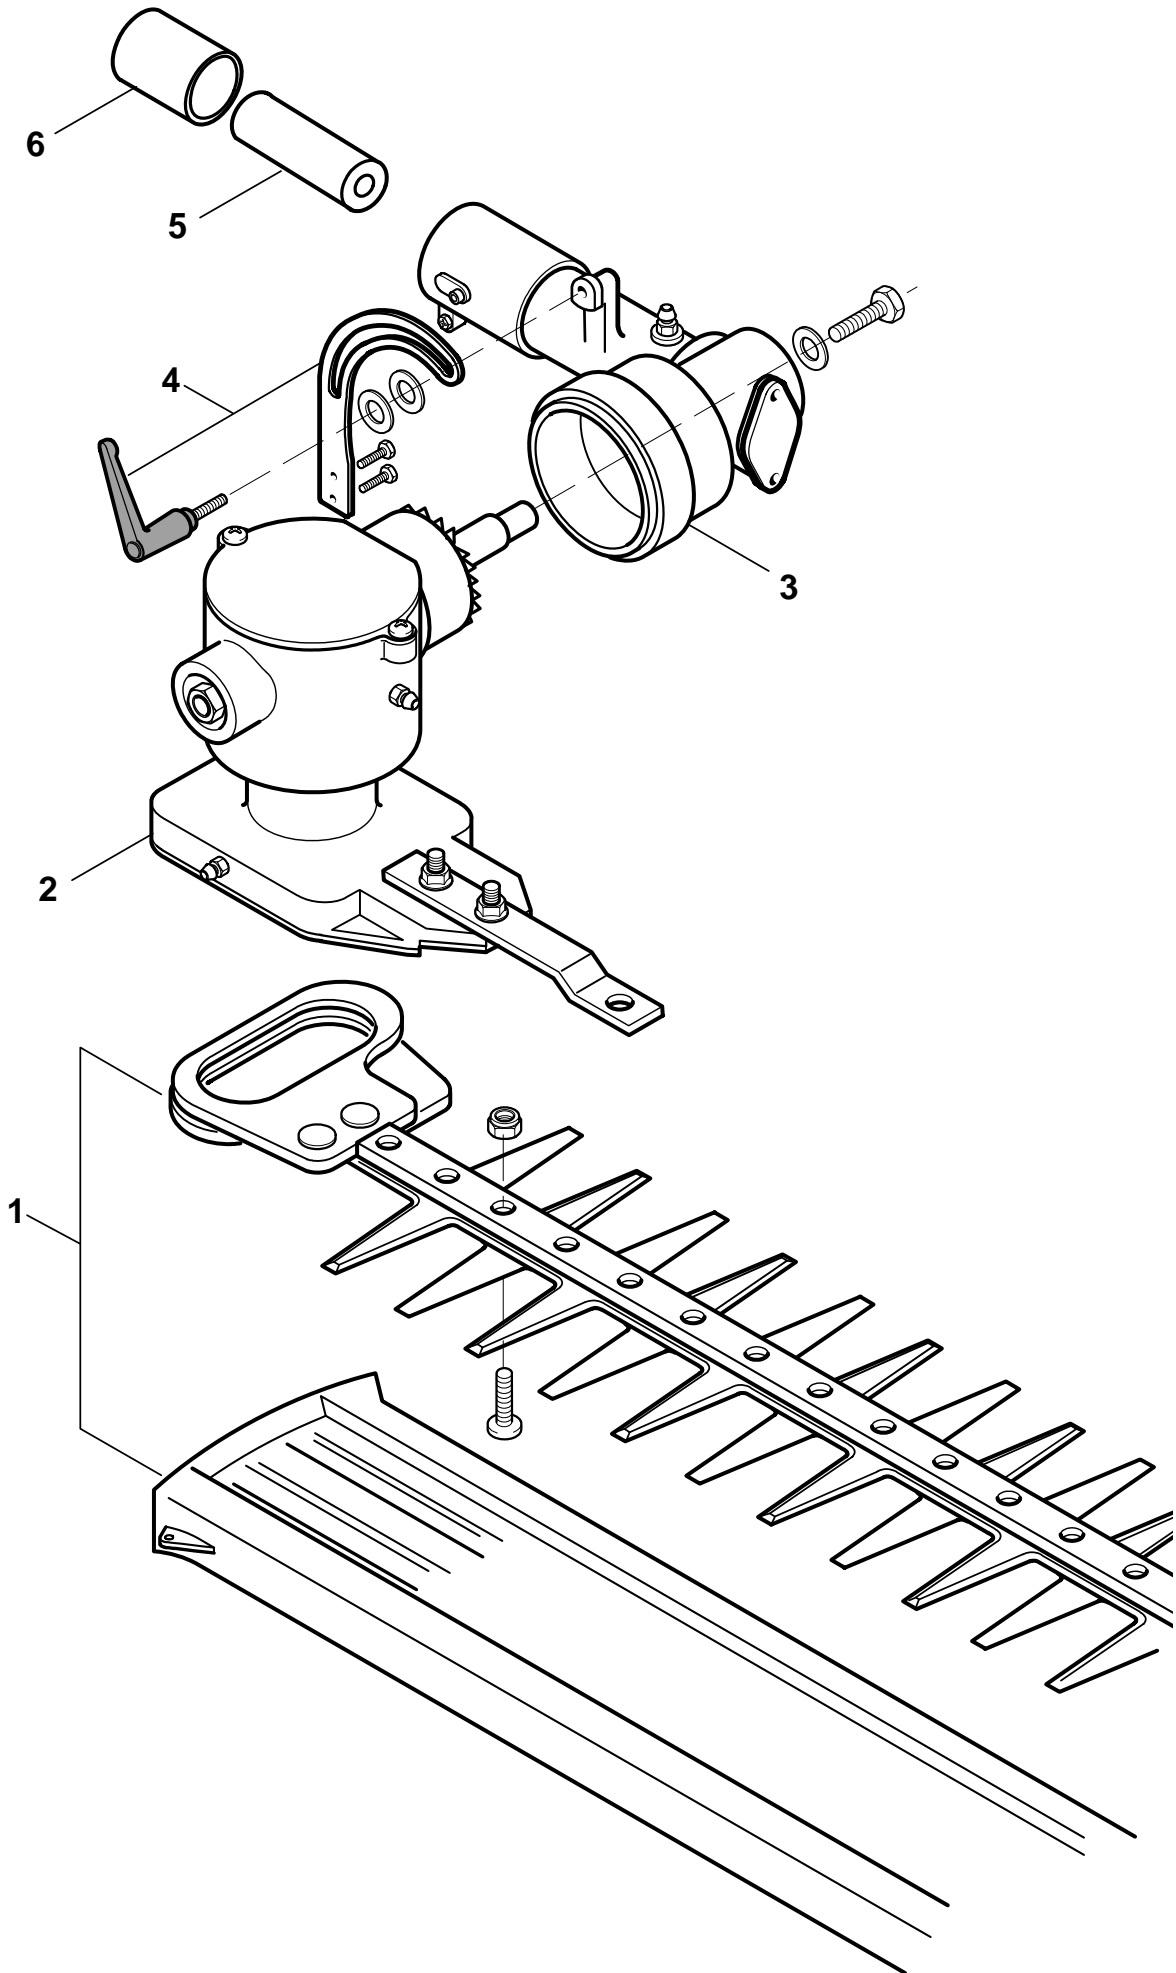

STAR 36D
"All Cutting" tool

STAR 36D

"All Cutting" tool

Pos.	Part no.	Q.ty	Description	Remarks
1	6910520	1	Blade Ass.Y	
2	6910521	1	Transmission Shaft Ass.Y	
3	6910524	1	Gear Case Ass.Y	
4	6910523	1	Lever+Regulation Rod	
5	4252640	1	Coupling	
6	2382430	1	Spacer