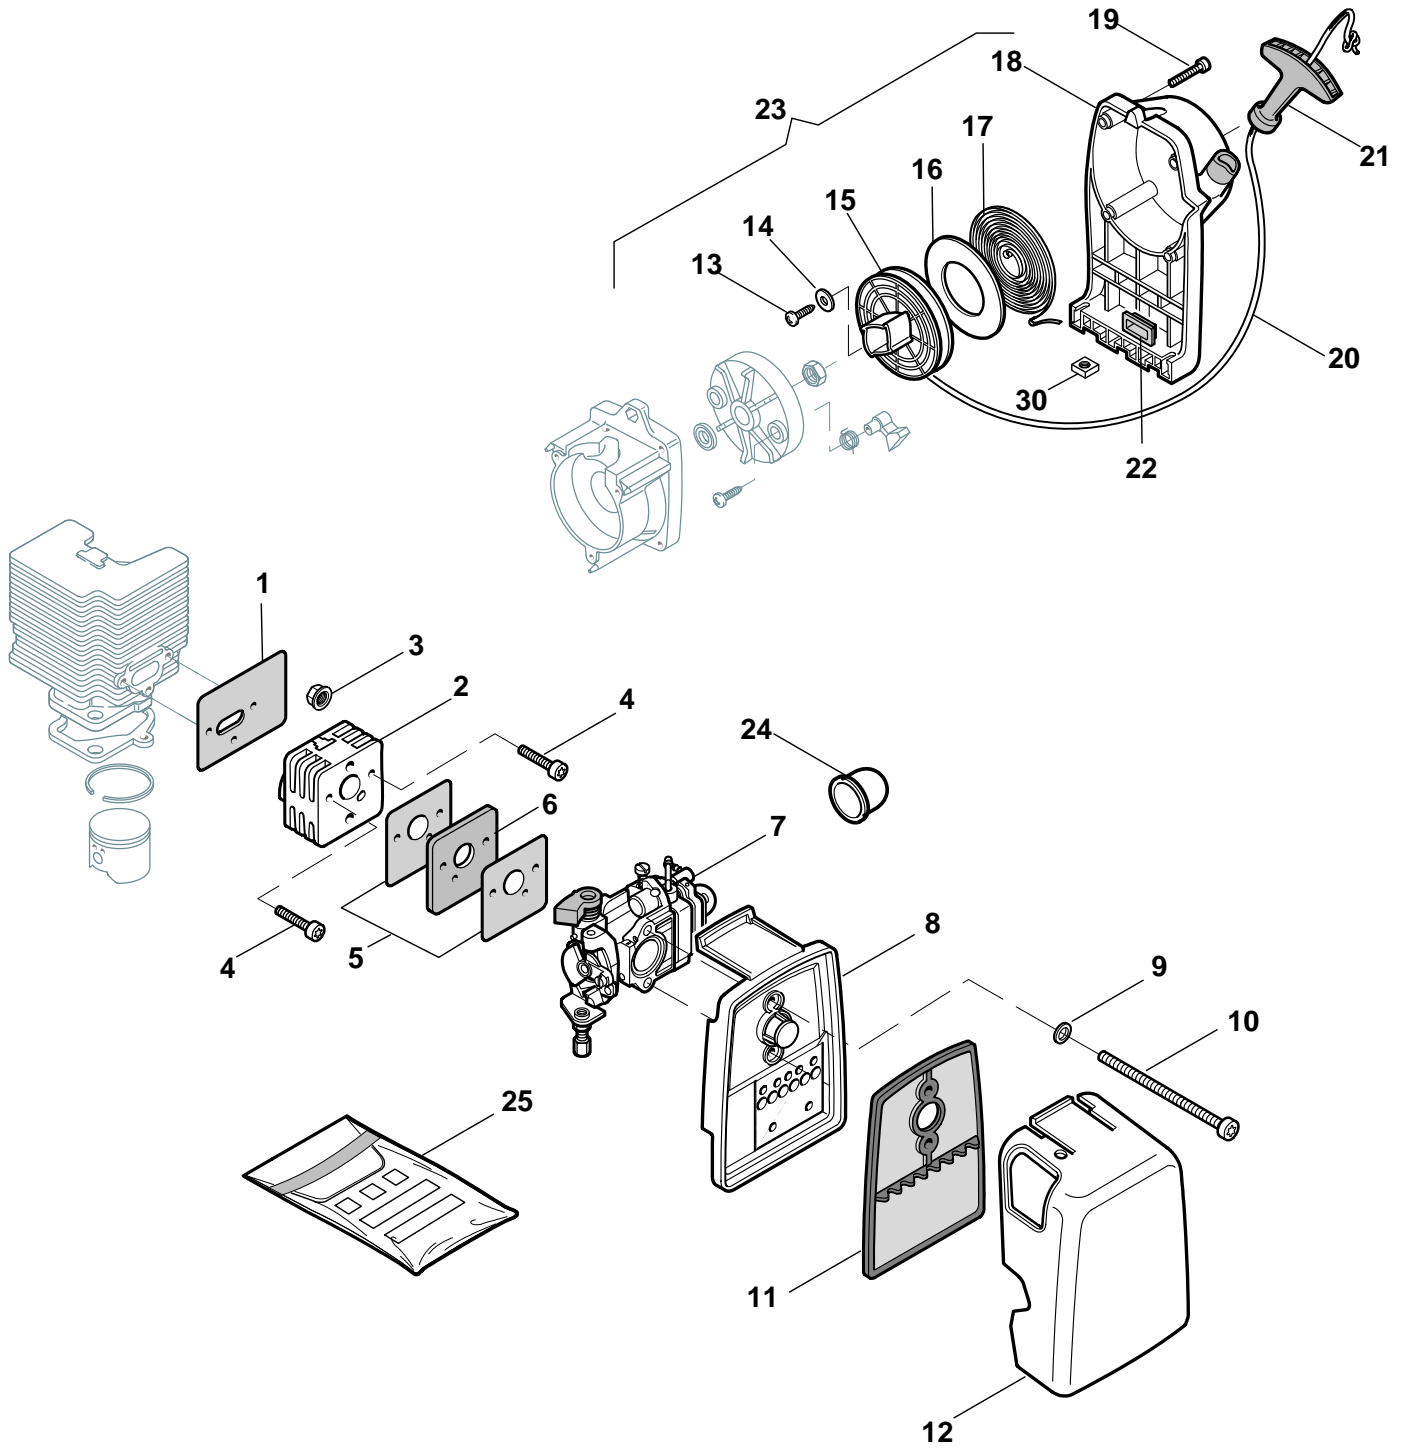

STAR 36D
Engine

STAR 36D

Engine

Pos.	Part no.	Q.ty	Description	Remarks
1	3724360	1	Intake Manif-Gasket	
2	3750410	1	Intake Manifold	
3	2670280	2	Nut	
4	2135050	2	Screw	
5	3724400	2	Gasket	
6	3785070	1	Heat Block	
7	4353270/1	1	Carburettor	
8	8750390	1	Air Filter Holder	
9	2312090	3	Washer	
10	2135250	2	Screw	
11	3781600	1	Air Filter	
12	4563670	1	Filter Cover Yellow	
13	2123100	3	Screw	
14	3613420	1	Washer	
15	4562220	1	Starter Pulley	
16	3723640	1	Disc	
17	4611480	1	Spring	
18	8563650	1	Starter Recoil Case	
19	2135040	12	Screw	
20	3784030	1	Starter Cord	
21	3750067	1	Starter Handle	
22	3745530	4	Grommet	
23	4252680	1	Starter Ass.Y (Incl. 13-22)	
24	3744870	1	Primer	
25	4353150	1	Gasket-Diaph. Set	
30	2461030	2	Nut	