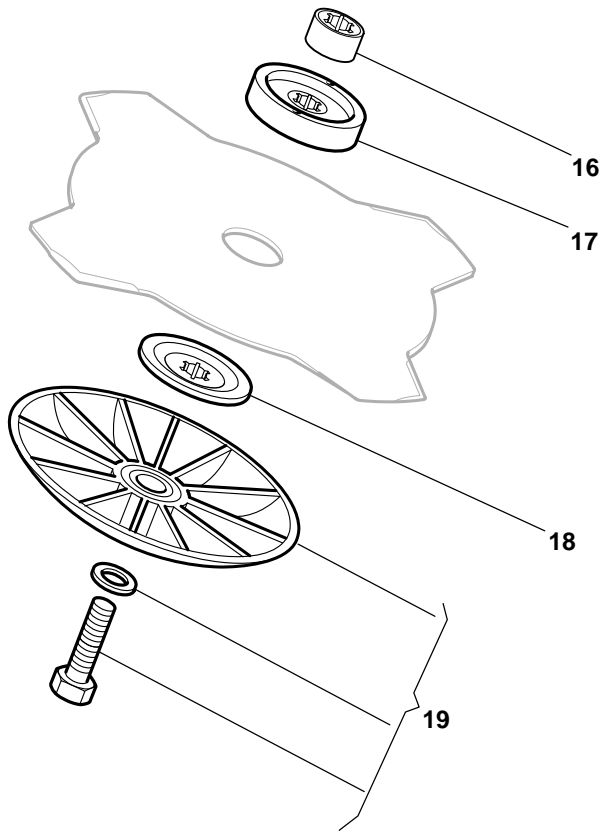

STAR 36D
Handle-transmission

STAR 36D

Handle-transmission

Pos.	Part no.	Q.ty	Description	Remarks
1	8563830	1	Handle Ass.Y	
2	2123030	1	Screw	
3	2135050	1	Screw	
4	12154330/0	1	Nut	
5	3210970	1	Stop Switch	
6	3743431/1	1	Throttle Lever	
7	3743441	1	Safety Lever	
8	3654270/1	1	Spring	
9	3654280/1	1	Spring	
10	4252570	1	Wire Ass.Y	
11	3786220	1	Wire Sheath	
12	3211590	1	Coil-Switch Cable (Red)	
13	3211600/1	1	Earth Cable (Black)	
14	4252840/1	1	Handle	
15	3744860/1	1	Left Knob	
16	2112580	1	Screw	
17	3750480	1	Wing Nut	
18	8521070	1	Handgrip Support Ass.Y	
19	2126050	1	Screw	
20	3654530	1	Spring	
21	3353080	1	Seeger Ring	
22	3112170	1	Bearing	
23	3L8520990/3	1	Transmission Hub Ass.Y	
24	2135150	1	Screw	
25	2432030	1	Nut	
26	2135160	4	Screw	
27	3744330	1	Rear Shock Absorber	
28	4563850/2	1	Transmission Housing	
29	3744320	3	Front Shock Absorber	
30	3615190	1	Handle Fixing Plate	
31	4563860	1	Front Housing Support	
32	2135060	2	Screw	
33	12154330/0	2	Nut	
34	4121861/1	1	Clutch	
35	3642191	1	Bearing Hub	
36	4251400	1	Trasmission Shaft	
37	4251204	1	Trasmission Pipe Ass.Y	
38	3L8563570/1	1	Safety Cover Ass.Y	
39	2135030	1	Screw	
40	2312150	1	Washer	
41	2432040	1	Nut	
42	3615000	1	Line Cutter	
43	2312150	2	Washer	
44	2135060	2	Screw	
45	4253440	1	Harness	
46	123046000/0	1	Harness	

STAR 36D
Gear case

STAR 36D

Gear case

Pos.	Part no.	Q.ty	Description	Remarks
1	4252780/1	1	Gear Case Assy	
1	4252780/1	1	Gear Case Assy	
7	2135050	2	Screw	
8	2653090	1	Screw	
9	2653460	1	Screw	
15	3121170	1	Oil Seal	
16	3641700/1	1	Collar	
17	3641640	1	Upper Ring Nut	
18	3612640	1	Lower Ring Nut	
19	4560610	1	Stabilizer	
20	2321230	1	Washer	
21	2653170	1	Screw	
22	4611880	1	4 Teeth Disc 25 Cm	
31	4353240/1	1	2 Hedges Nylon Head	