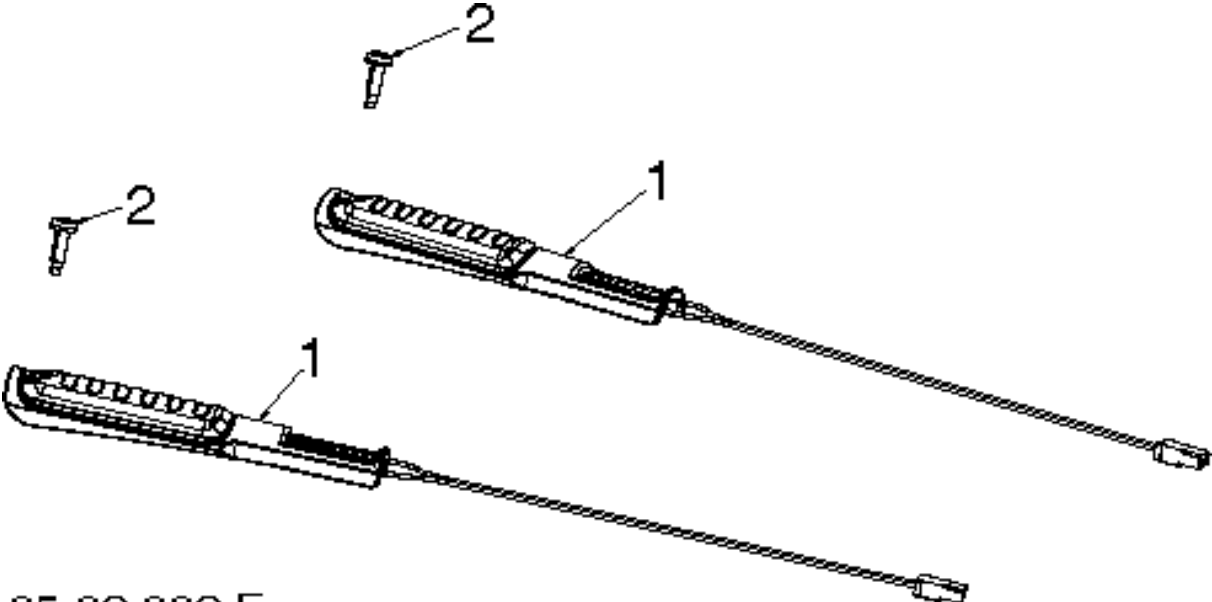

05.08.008-F

Спр. №	Код	Описание	Замечание	КОЛ Наб.
1	588 77 59-01	GRIP		1
2	532 44 22-50	FASTENER		1