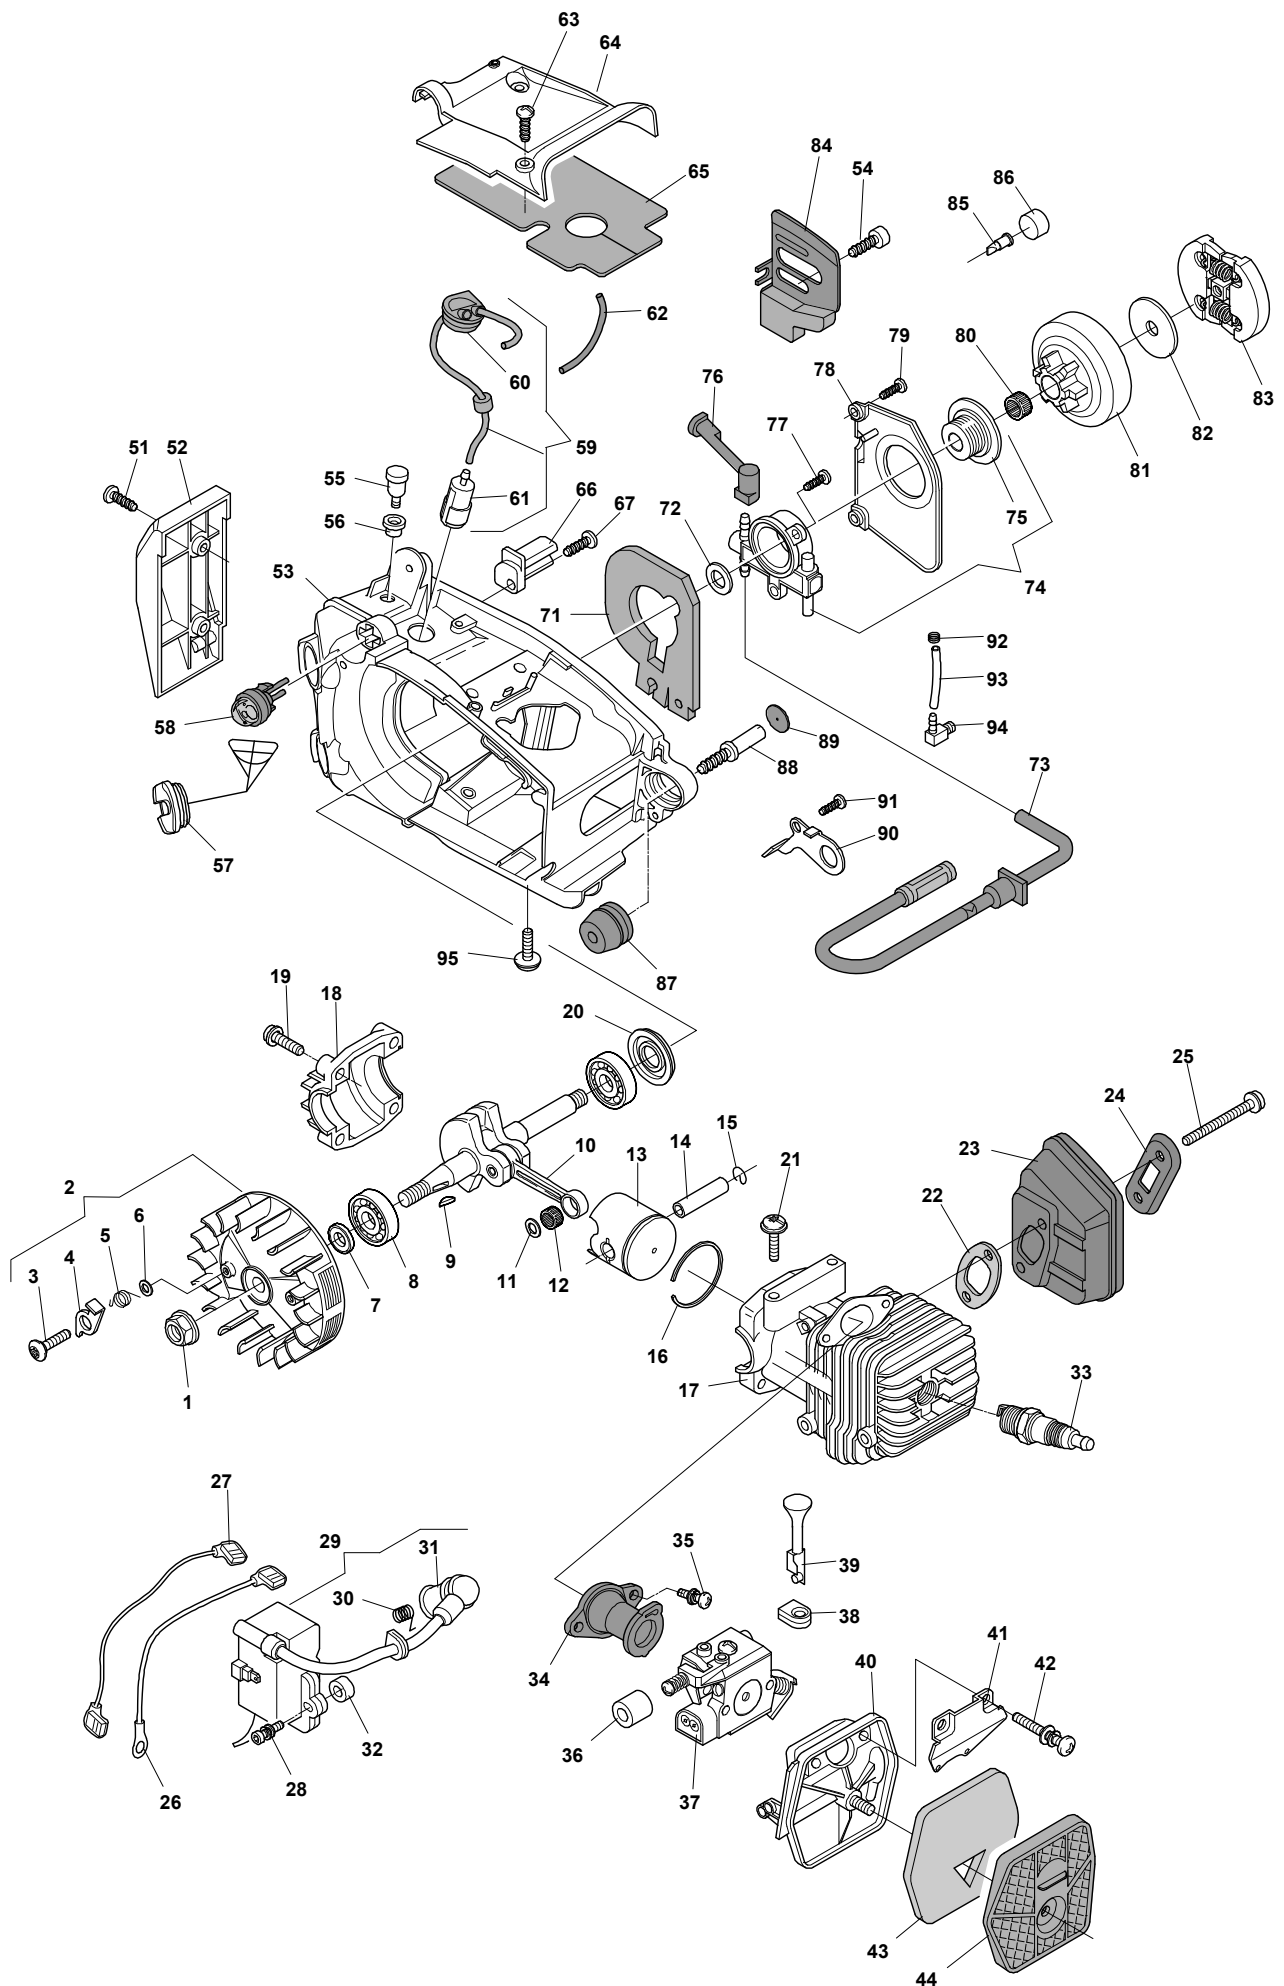

SPR 270 - Model Year 2012

SPR 270 - Model Year 2012

Pos. Fig.	Antal Quantity	Art No Part No	Benämning	Description	Anmärkning Notes
1	1	6995173	Mutter	Nut	
2	1	6995207	Svånghjul	Flywheel Assy	
3	2	6995224	Skruv	Screw	
4	2	6995208	Startspärr	Flywheel Starter Hook	
5	2	6995250	Fjäder	Flywheel Spring	
6	2	6995225	Bricka	Washer	
7	1	6995247	Tätningring	Seal Ring	
8	2	6995170	Kullager	Ball Bearing	
9	1	6995018	Kil	Flywheel Key	
10	1	6995202	Vevaxel	Crankshaft	
11	2	6995169	Bricka	Washer	
12	1	6995237	Nållager	Needle Bearing	
13	1	6995200	Kolv	Piston	
14	1	6995172	Kolvbult	Piston Pin	
15	2	6995171	Låsring	Washer, Piston Pin	
16	1	6995201	Kolvring	Piston Ring	
17	1	6995245	Cylinder	Cylinder Assy	
18	1	6995186	Stabilisator	Stabilizer	
19	4	6995252	Skruv	Screw	
20	1	6995248	Tätningring	Seal Ring	
21	4	6995229	Skruv	Screw	
22	1	6995185	Packning	Muffler Gasket	
23	1	6995246	Ljuddämpare	Muffler	
24	1	6995251	Plåt	Plate	
25	2	6995182	Skruv	Screw	
26	1	6995210	Jordkabel	Earth Cable	
27	1	6995227	Stoppkabel	Stop Wire	
28	2	6995234	Skruv	Screw	
29	1	6995209	Elektronikspole	Electronic Coil	
30	1	6995022	Tändstiftsfjäder	Spark Plug Spring	
31	1	6995066	Tändstiftshatt	Spark Plug Cover	
32	2	6995238	Bussning	Bushing	
33	1	3210024	Tändstift	Spark Plug	
34	1	6995183	Insugningsrör	Intake Manifold Assy	
35	2	6995167	Skruv	Screw	
36	1	6995212	Packning	Gasket	
37	1	6995244	Förgasare	Carburettor	
38	1	6995214	Gummihylsa	Grommet	
39	1	6995213	Chokearm	Choke Lever Rod	
40	1	6995243	Luftfilterstöd	Air Filter Support	
41	2	6995168	Skruv	Screw	
41	1	6995211	Platta	Plate	
43	1	6995217	Luftfilter	Air Filter	
44	1	6995216	Luftfilterlock	Air Cleaner Cover	
51	2	23878008/0	Skruv	Screw	
52	1	6995175	Kåpa-främre	Front Cover	
53	1	6995239	Vevhus	Crankcase Ass.Y	
54	2	6995187	Skruv	Screw	
55	1	6995221	Avluftningsventil	Breather Valve Ass.Y	
56	1	6995232	Gummihylsa	Grommet	
57	2	6995193	Lock	Cap Ass'Y	
58	1	6995228	Primer	Air Purge	
59	1	6995188	Gummihylsa kpl	Grommet Ass.Y	
60	1	6995189	Gummihylsa	Grommet	
61	1	6995174	Bränslefilter	Fuel Pickup Assy	
62	1	6995190	Bränsleledning	Tube	
63	2	23878008/0	Skruv	Screw	
64	1	6995249	Kåpa-övre	Upper Cover	
65	1	6995194	Skydd	Guard