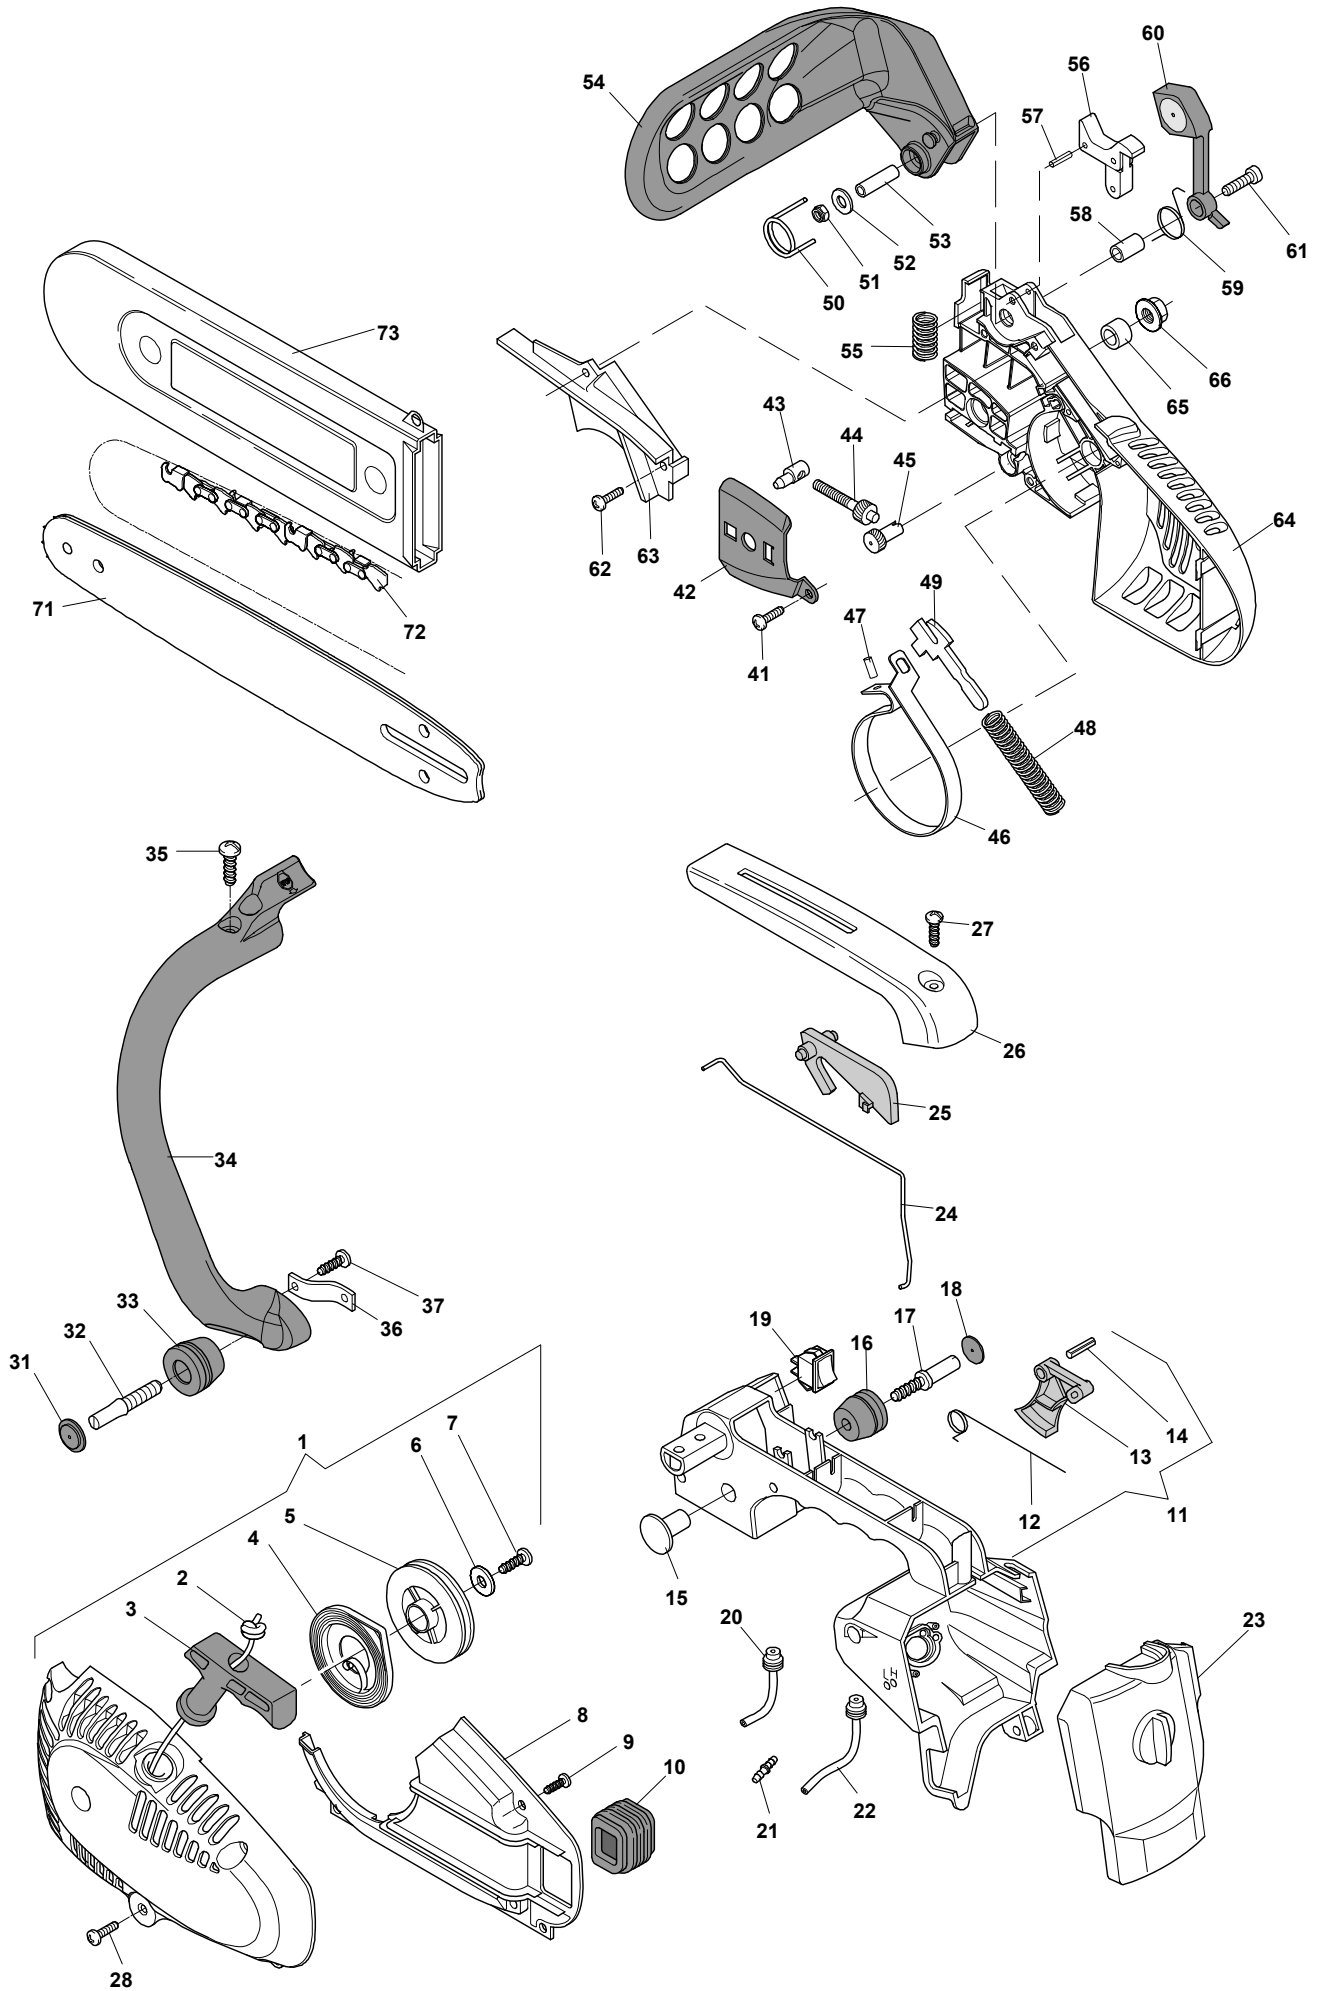

SPR 270 - Model Year 2012

SPR 270 - Model Year 2011

Pos. Fig.	Antal Quantity	Art No Part No	Benämning	Description	Anmärkning Notes
66	1	6995180	Kedjestopp	Chain Guard	
67	1	6995179	Skruv	Screw	
71	1	6995204	Packning	Gasket	
72	1	6995223	Bricka	Washer	
73	1	6995191	Oljefilter m.slang	Filter Intank Assy With Pipe	
74	1	383594507/0	Oljepump	Oil Pump Assy	
75	1	323878075/0	Skruv	Female Screw	
76	1	6995205	Rör	Tube	
77	2	6995008	Skruv	Screw	
78	1	6995206	Pumplock	Cover Pump	
79	2	23878008/0	Skruv	Screw	
80	1	6995230	Nållager	Needle Bearing	
81	1	6995176	Kopplingshjul	"Drum Ass'Y, Clutch 3/8""	
81	1	6995178	Kopplingshjul	"Drum Ass'Y, Clutch 1/4""	
82	1	6995203	Bricka	Sprocket Washer	
83	1	6995177	Koppling	Clutch Ass.Y	
84	1	6995241	Plåt	Plate	
85	1	6995220	Ventil	Valve	
86	1	6995192	Packning	Gasket	
87	1	23275005/0	Dämpelement	Shock Absorber	
88	1	23878007/0	Skruv	Screw	
89	1	23790006/0	Lock	Cap	
90	1	6995219	Klämma	Clamp	
91	1	23878009/0	Skruv	Screw	
92	1	6995231	Slangklämma	Fair Led	
93	1	6995184	Rör	Tube	
94	1	6995235	Rörförbindning	Tube Connection	
95	1	6995181	Skruv	Screw	