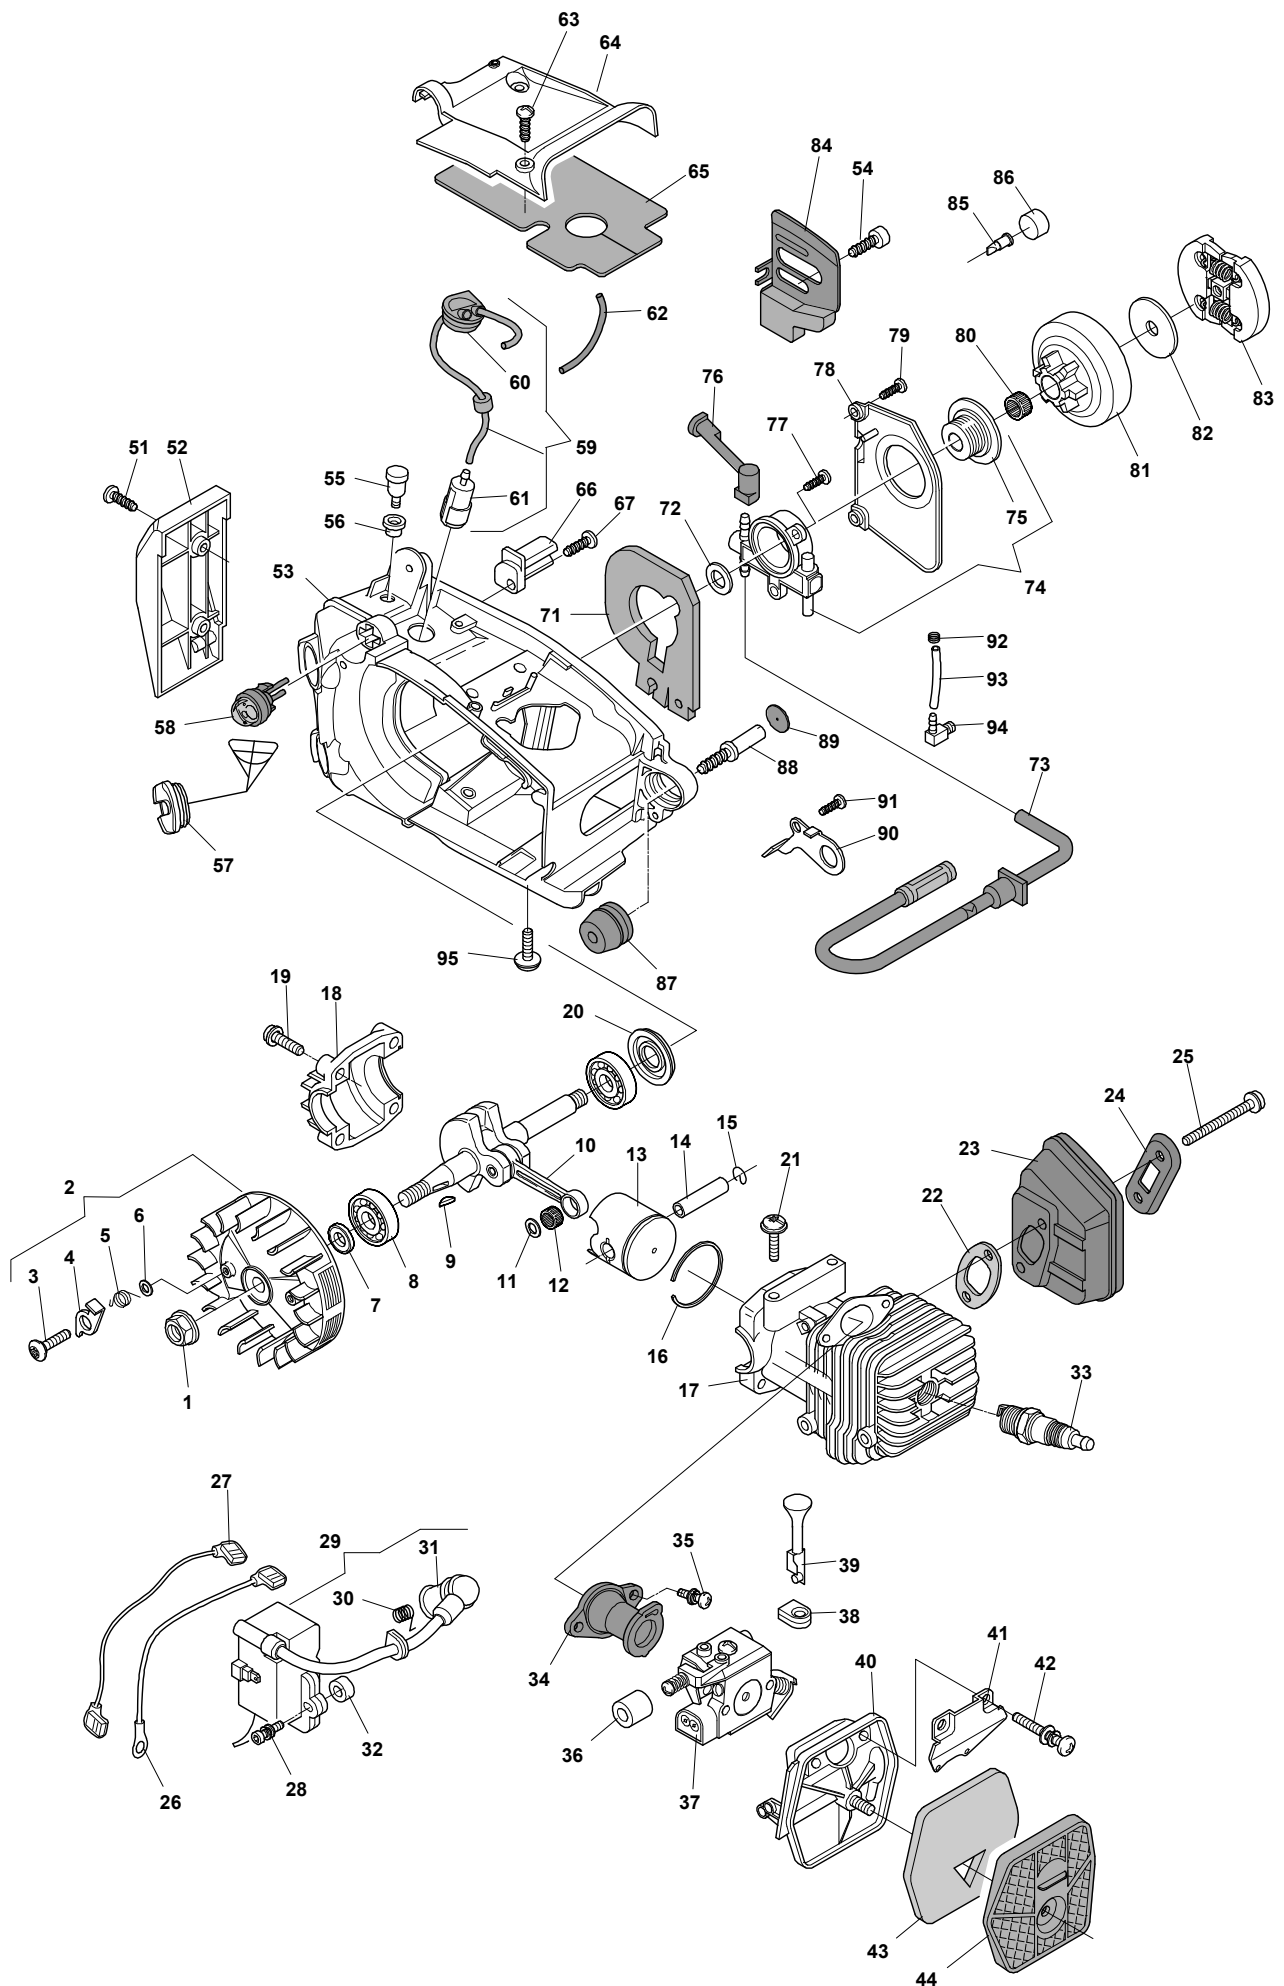

SPR 270 - Model Year 2012

SPR 270 - Model Year 2011

Pos. Fig.	Antal Quantity	Art No Part No	Benämning	Description	Anmärkning Notes
66	1	6995180	Kedjestopp	Chain Guard	
67	1	6995179	Skruv	Screw	
71	1	6995204	Packning	Gasket	
72	1	6995223	Bricka	Washer	
73	1	6995191	Oljefilter m.slang	Filter Intank Assy With Pipe	
74	1	383594507/0	Oljepump	Oil Pump Assy	
75	1	323878075/0	Skruv	Female Screw	
76	1	6995205	Rör	Tube	
77	2	6995008	Skruv	Screw	
78	1	6995206	Pumplock	Cover Pump	
79	2	23878008/0	Skruv	Screw	
80	1	6995230	Nållager	Needle Bearing	
81	1	6995176	Kopplingshjul	"Drum Ass'Y, Clutch 3/8""	
81	1	6995178	Kopplingshjul	"Drum Ass'Y, Clutch 1/4""	
82	1	6995203	Bricka	Sprocket Washer	
83	1	6995177	Koppling	Clutch Ass.Y	
84	1	6995241	Plåt	Plate	
85	1	6995220	Ventil	Valve	
86	1	6995192	Packning	Gasket	
87	1	23275005/0	Dämpelement	Shock Absorber	
88	1	23878007/0	Skruv	Screw	
89	1	23790006/0	Lock	Cap	
90	1	6995219	Klämma	Clamp	
91	1	23878009/0	Skruv	Screw	
92	1	6995231	Slangklämma	Fair Led	
93	1	6995184	Rör	Tube	
94	1	6995235	Rörförbindning	Tube Connection	
95	1	6995181	Skruv	Screw	