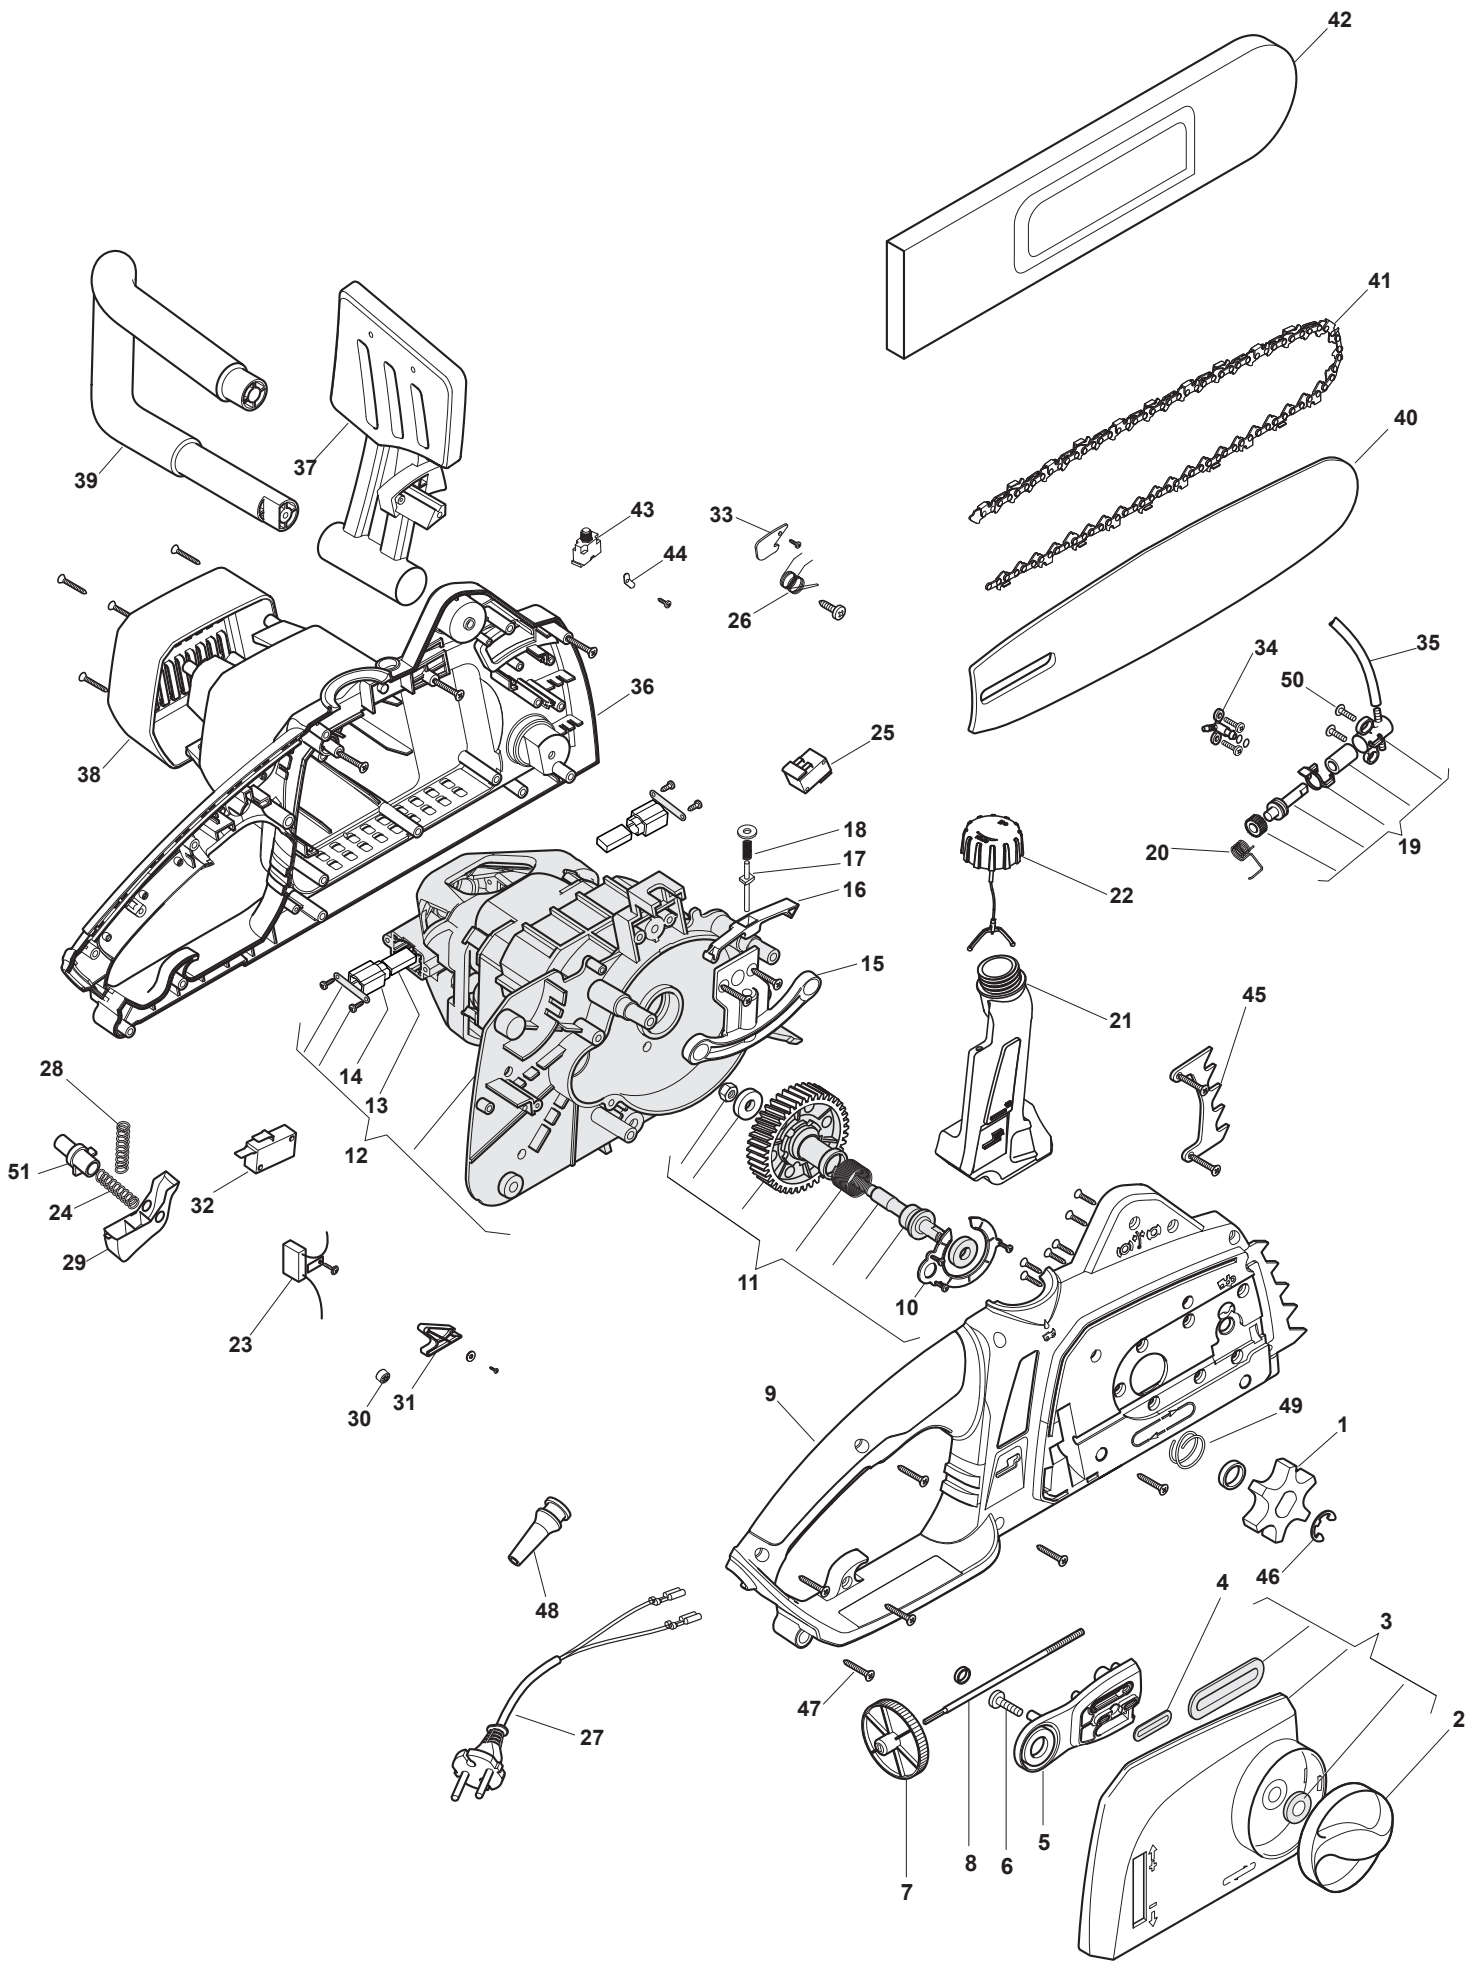

POSITION	PART No.	Q.Ty	DESCRIPTION	NOTES
1	118801073/0	1	Chain Pinion	
2	118801074/0	1	Knob	
3	118801075/0	1	Bar Holder Assy,Black	
4	118801117/0	1	Grommet	
5	118801076/0	1	Bar Plate	
6	118801077/0	1	Screw	
7	118801078/0	1	Ring Nut	
8	118801079/0	1	Chain Tensioner	
9	118801121/0	1	Right Handgrip, Yellow	
10	118801072/0	1	Dust Cover	
11	118801083/0	1	Shaft	
12	118801084/0	1	Engine Assembled ,2000W	
13	118801086/0	2	Carbon Brush,2000W	
14	118801088/0	2	Support,2000W	
15	118801090/0	1	Brake Lever	
16	118801091/0	1	Rod	
17	118801092/0	1	Rod	
18	118801093/0	1	Spring	
19	118801070/0	1	Oil Pump	
20	118801094/0	1	Spring	
21	118801095/0	1	Oil Tank	
22	118801096/0	1	Tank Cap	
23	118801097/0	1	Capacitor	
24	118801098/0	1	Spring	
25	118801099/0	1	Switch	
26	118801100/0	1	Spring	
27	118801101/0	1	Cable	
28	118801102/0	1	Spring	
29	118801103/0	1	Switch Lever	
30	118801104/0	1	Spacer	
31	118801105/0	1	Switch Lever	
32	118801108/0	1	Microswitch	
33	118801109/0	1	Plate	
34	118801071/0	1	Pipe Connection	
35	118801110/0	1	Pipe	
36	118801112/0	1	Left Handgrip, Yellow	
37	118801113/0	1	Hand Guard	
38	118801114/0	1	End Cover	
39	118801115/0	1	Handle	
40	323900110/0	1	Guide Bar 14"	
41	118801743/0	1	Chain 14"	
42	4181297	1	Chain Cover 14"	
43	118801106/0	1	Overloading protector	
44	118801107/0	1	Casing Clamp	
45	118801080/0	1	Spike	
46	118800466/0	1	Snap Ring	
47	118800476/0	14	Screw	
48	118800443/0	1	Cord Protector	
49	118800446/0	1	Spring	
50	118800477/0	2	Screw	
51	118800440/0	1	Button