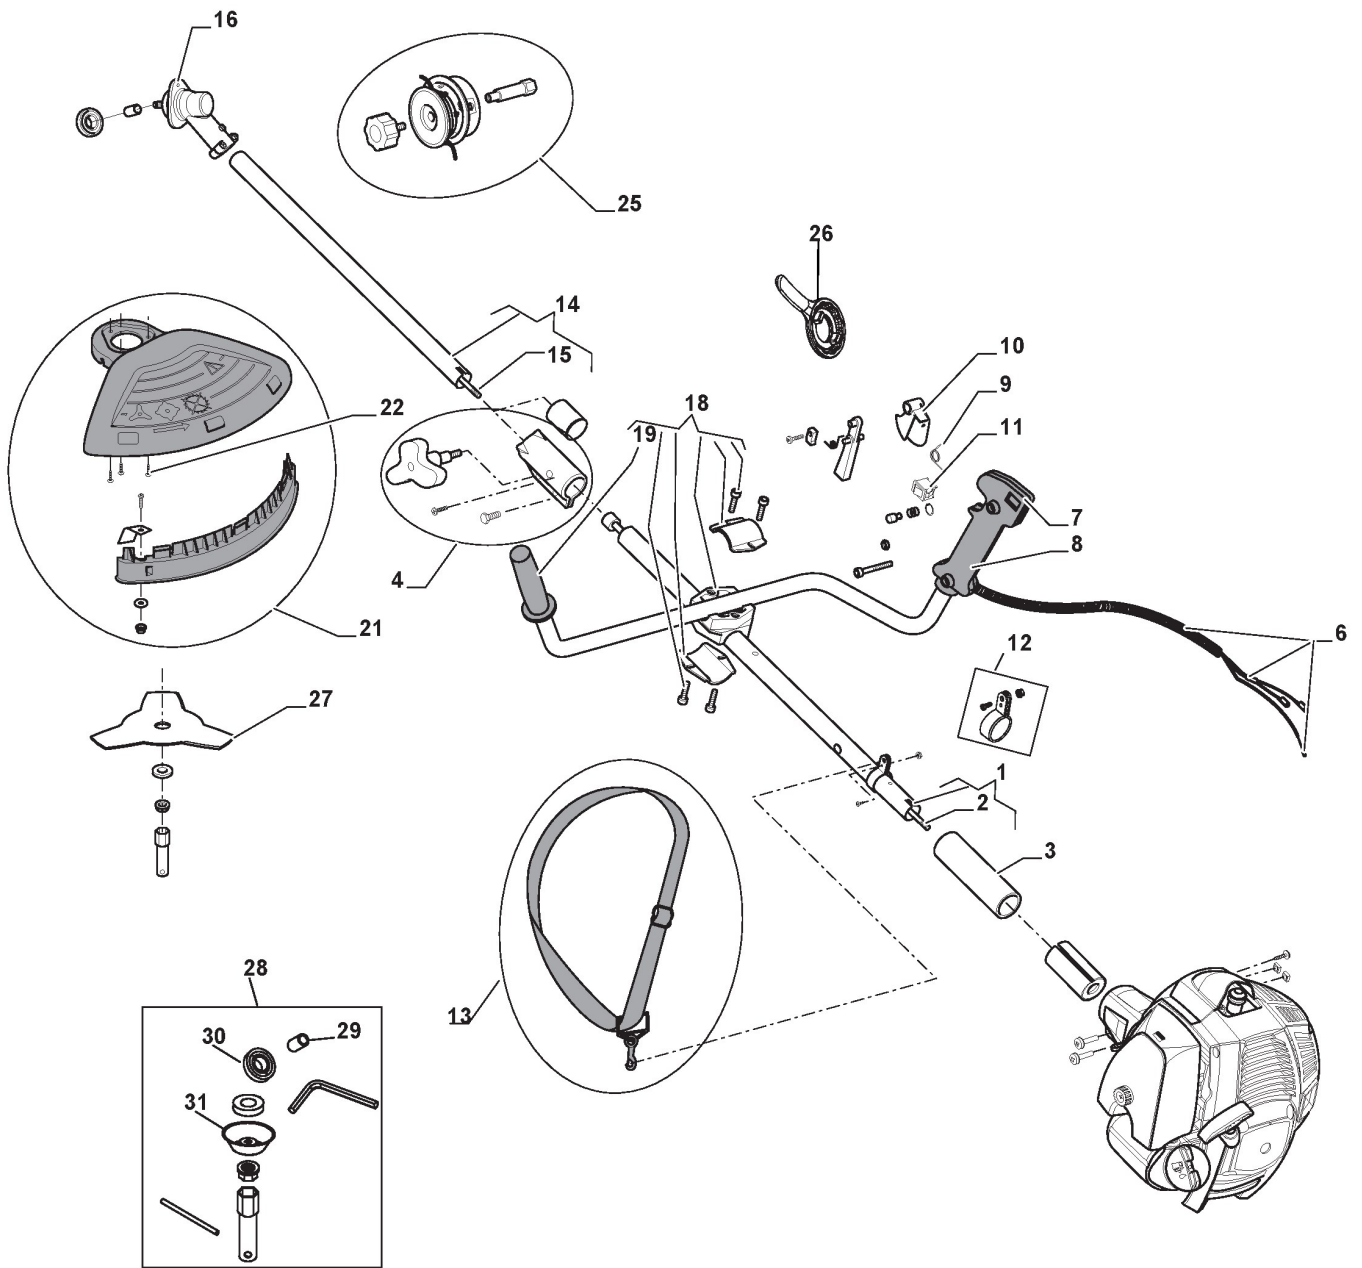

### **Spare parts list** **Reservdelar** **Repuestos** **Ersatzteile** **Pièces détachées** **Reserve onderdelen** **Catalogo ricambi**

- Use ST. S.p.A. Genuine Spare Parts specified in the parts list for repair and/or replacement.
- The contents described in the parts list may change due to improvement.
- The drawings of the spare parts are only indicative And might Not represent the part in question exactly.
- The indications "right" - "left" - "front" - "rear" refer to the position of the operator when using the machine.
- When placing orders of parts for repair And/Or replacement, make sure that the illustrated parts list Is the one applying to the machine's year of manufacture, as shown on the identification plate attached to the machine.

## Handle-transmission

Ref.nr.	Qty	Item number	Description	Notes	From	Up to
1	1	383869060/0	Transmission Pipe Assy			
2	1	123020018/0	Transmission Shaft Assy			
3	1	123170002/0	Spacer			
4	1	383260001/0	Joint Chair Assy			
6	1	183065017/0	Cables Ass.Y + Sheath			
7	1	123700056/0	Right Handgrip			
8	1	123700057/0	Left Handgrip			
9	1	123430579/0	Spring			
10	1	123315078/0	Throttle Lever			
11	1	6980206	Switch			
12	1	383780001/0	Harness Support			
13	1	123046004/0	Harness			
14	1	383869062/0	Transmission Pipe Assy			
15	1	123020020/0	Transmission Shaft Assy			
16	1	383820505/0	Gear Case Assy			
18	1	183394006/0	Handle Assy			
19	1	123395051/0	Knob			
21	1	383465005/0	Safety Cover Ass.Y			
22	2	123878107/0	Screw			
25	1	383820504/0	Cutting Line Assy			
26	1	123070009/0	Nylon Head Key			
27	1	123155005/0	3 Teeth Disc			
28	1	383303512/0	Parts Bag			
29	1	6980307	Collar			
30	1	6980308	Upper Ring Nut			
31	1	6980312	Stabilizer			