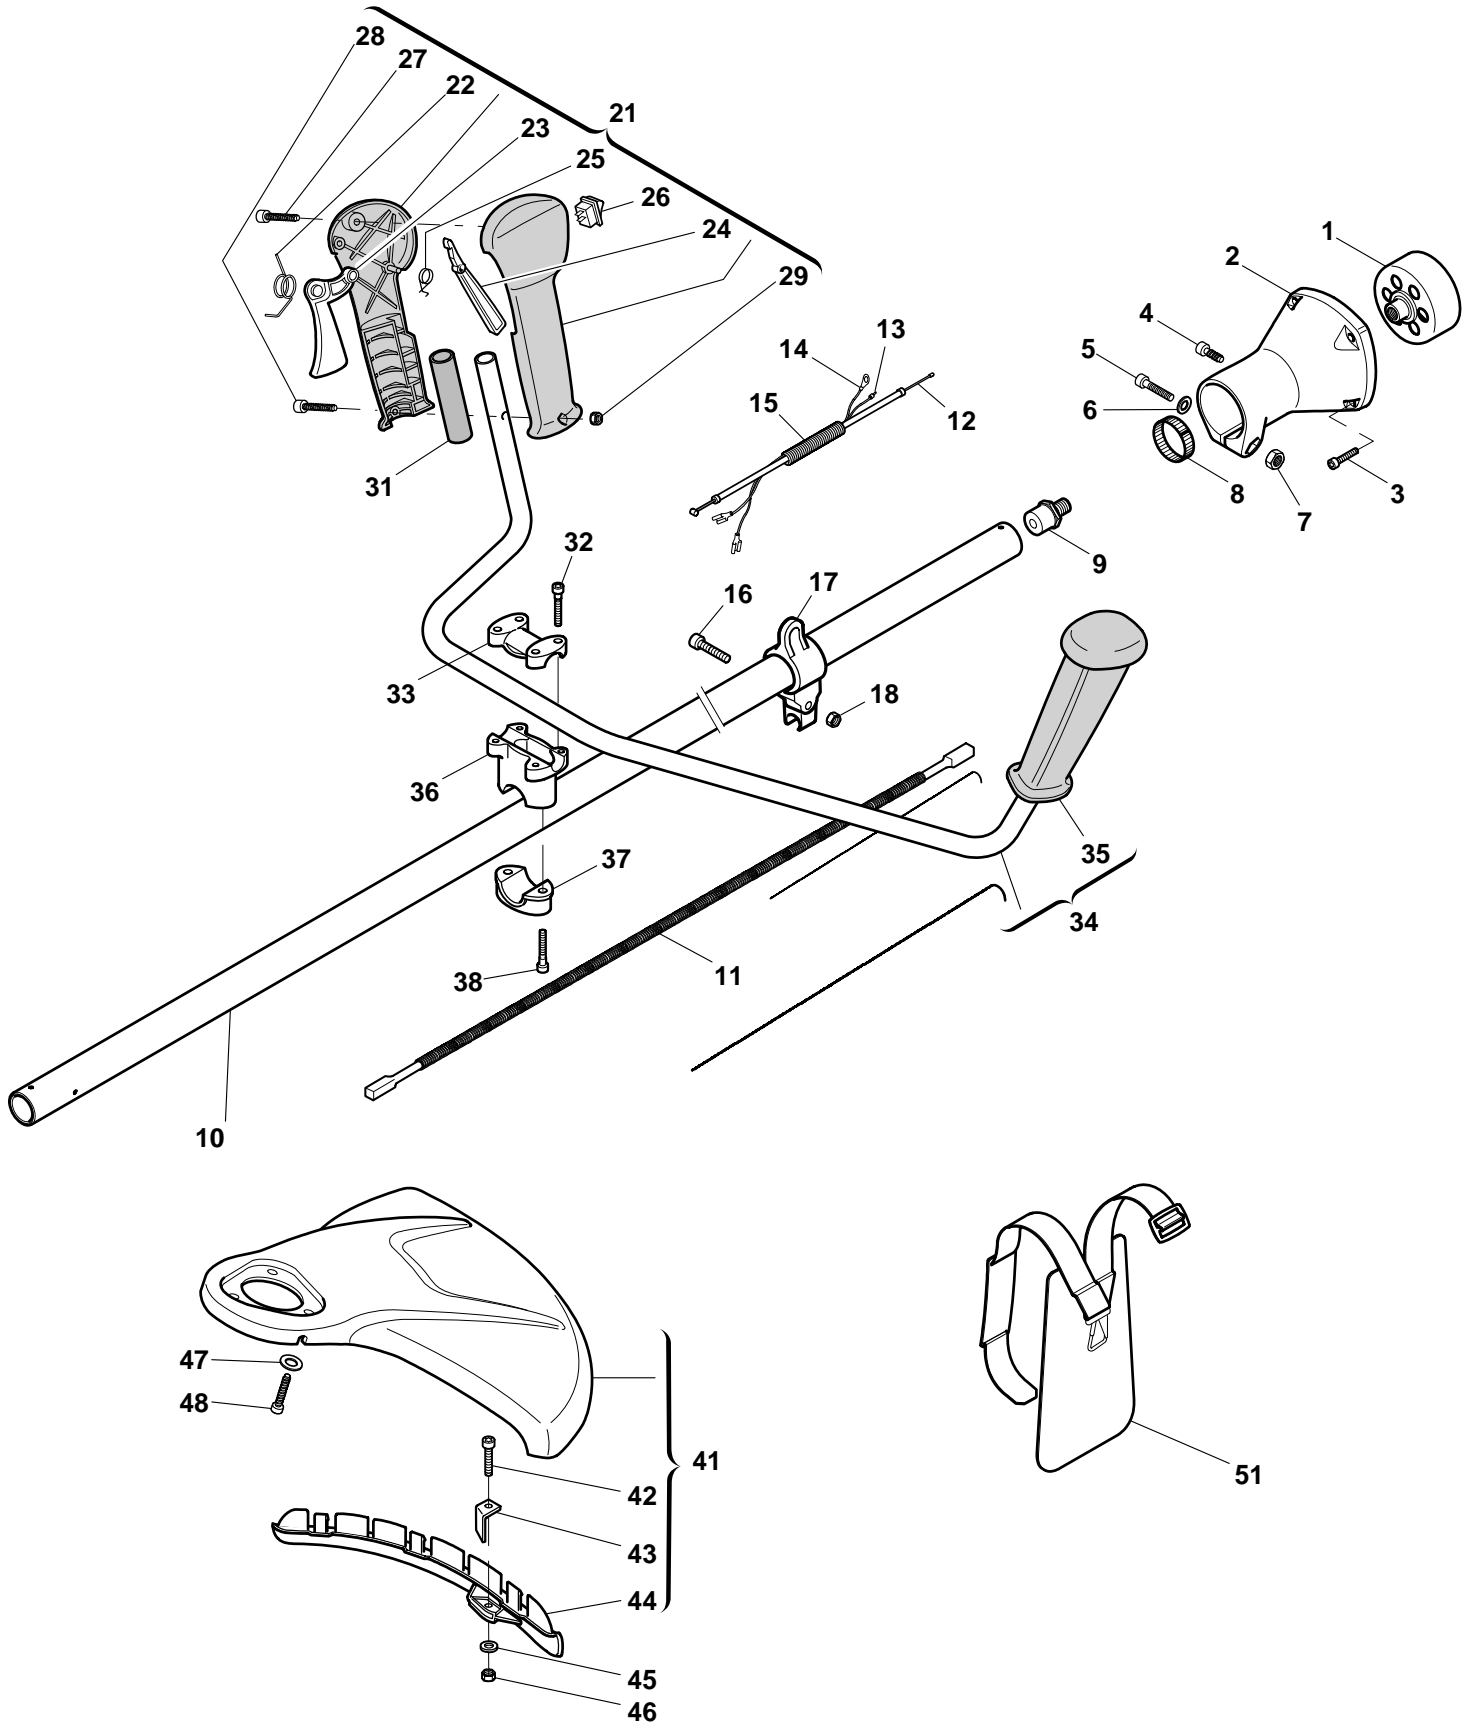

Pos. Fig.	Antal Quantity	Art No Part No	Benämning	Description	Anmärkning Notes
1	1	83050004/0	Kopplingshjul	Drum Ass'Y, Clutch	
2	1	23782004/0	Transmissionsstöd	Support Trasm.Assy	
3	4	2135160	Skruv	Screw	
4	1	2653090	Skruv	Screw	
5	1	2135150	Skruv	Screw	
6	1	2312010	Bricka	Washer	
7	1	2412020	Mutter	Nut	
8	2	23655002/0	Reduktion	Reduction	
9	1	23445258/0	Lagernav	Bearing Hub	
10	1	83869052/0	Transmissionsrör	Trans.Pipe Assy	
11	1	23020009/0	Transmissionsaxel	Trans.Shaft Assy	
12	1	123066014/0	Gaswire	Wire Ass.Y	
13	1	23065002/0	Kabel	Coil-Switch Cable	
14	1	3211600/1	Jordkabel	Earth Cable (Black)	
15	1	3786240	Wirehölje	Wire Sheath	
16	1	2135040	Skruv	Screw	
17	1	23780000/0	Batteristöd	Harness Support	
18	1	2412030	Mutter	Nut	
21	1	8563830	Handtag	Handle Ass.Y (Incl.2-9)	
22	1	3654270/1	Fjäder Arm Gaswire	Spring	
23	1	3743431/1	Fjäder Arm Gaswire	Spring	
24	1	3743441	Säkerhetsspärr	Safety Lever	
25	1	3654280/1	Fjäder	Spring	
26	1	3210970	Brytare	Stop Switch	
27	1	2123030	Skruv	Screw	
28	1	2135050	Skruv	Screw	
29	1	12154330/0	Mutter	Nut	
31	1	23655001/0	Reduktion	Reduction	
32	4	2135060	Skruv	Screw	
33	1	4541500/1	Styretstöd-övre	Upper Handgrip Support	
34	1	83394003/0	Styre kpl	Handle Ass.Y	
35	1	23395050/0	Handtagsgrepp	Left Handle	
36	1	4541490/1	Styretstöd	Handle Support	
37	1	4541510	Styrfäste-undre	Lower Handgrip Support	
38	2	2135050	Skruv	Screw	
41	1	83465003/0	Skyddskåpa	Safety Cover Ass.Y	
42	1	2135030	Skruv	Screw	
43	1	3615000	Kniv	Line Cutter	
44	1	23600051/0	Hjulskydd	Protection	
45	1	2312150	Bricka	Washer	
46	1	2432040	Mutter	Nut	
47	3	2312150	Bricka	Washer	
48	3	2135180	Skruv	Screw	
51	1	4253460	Sele	Harness Mod.31