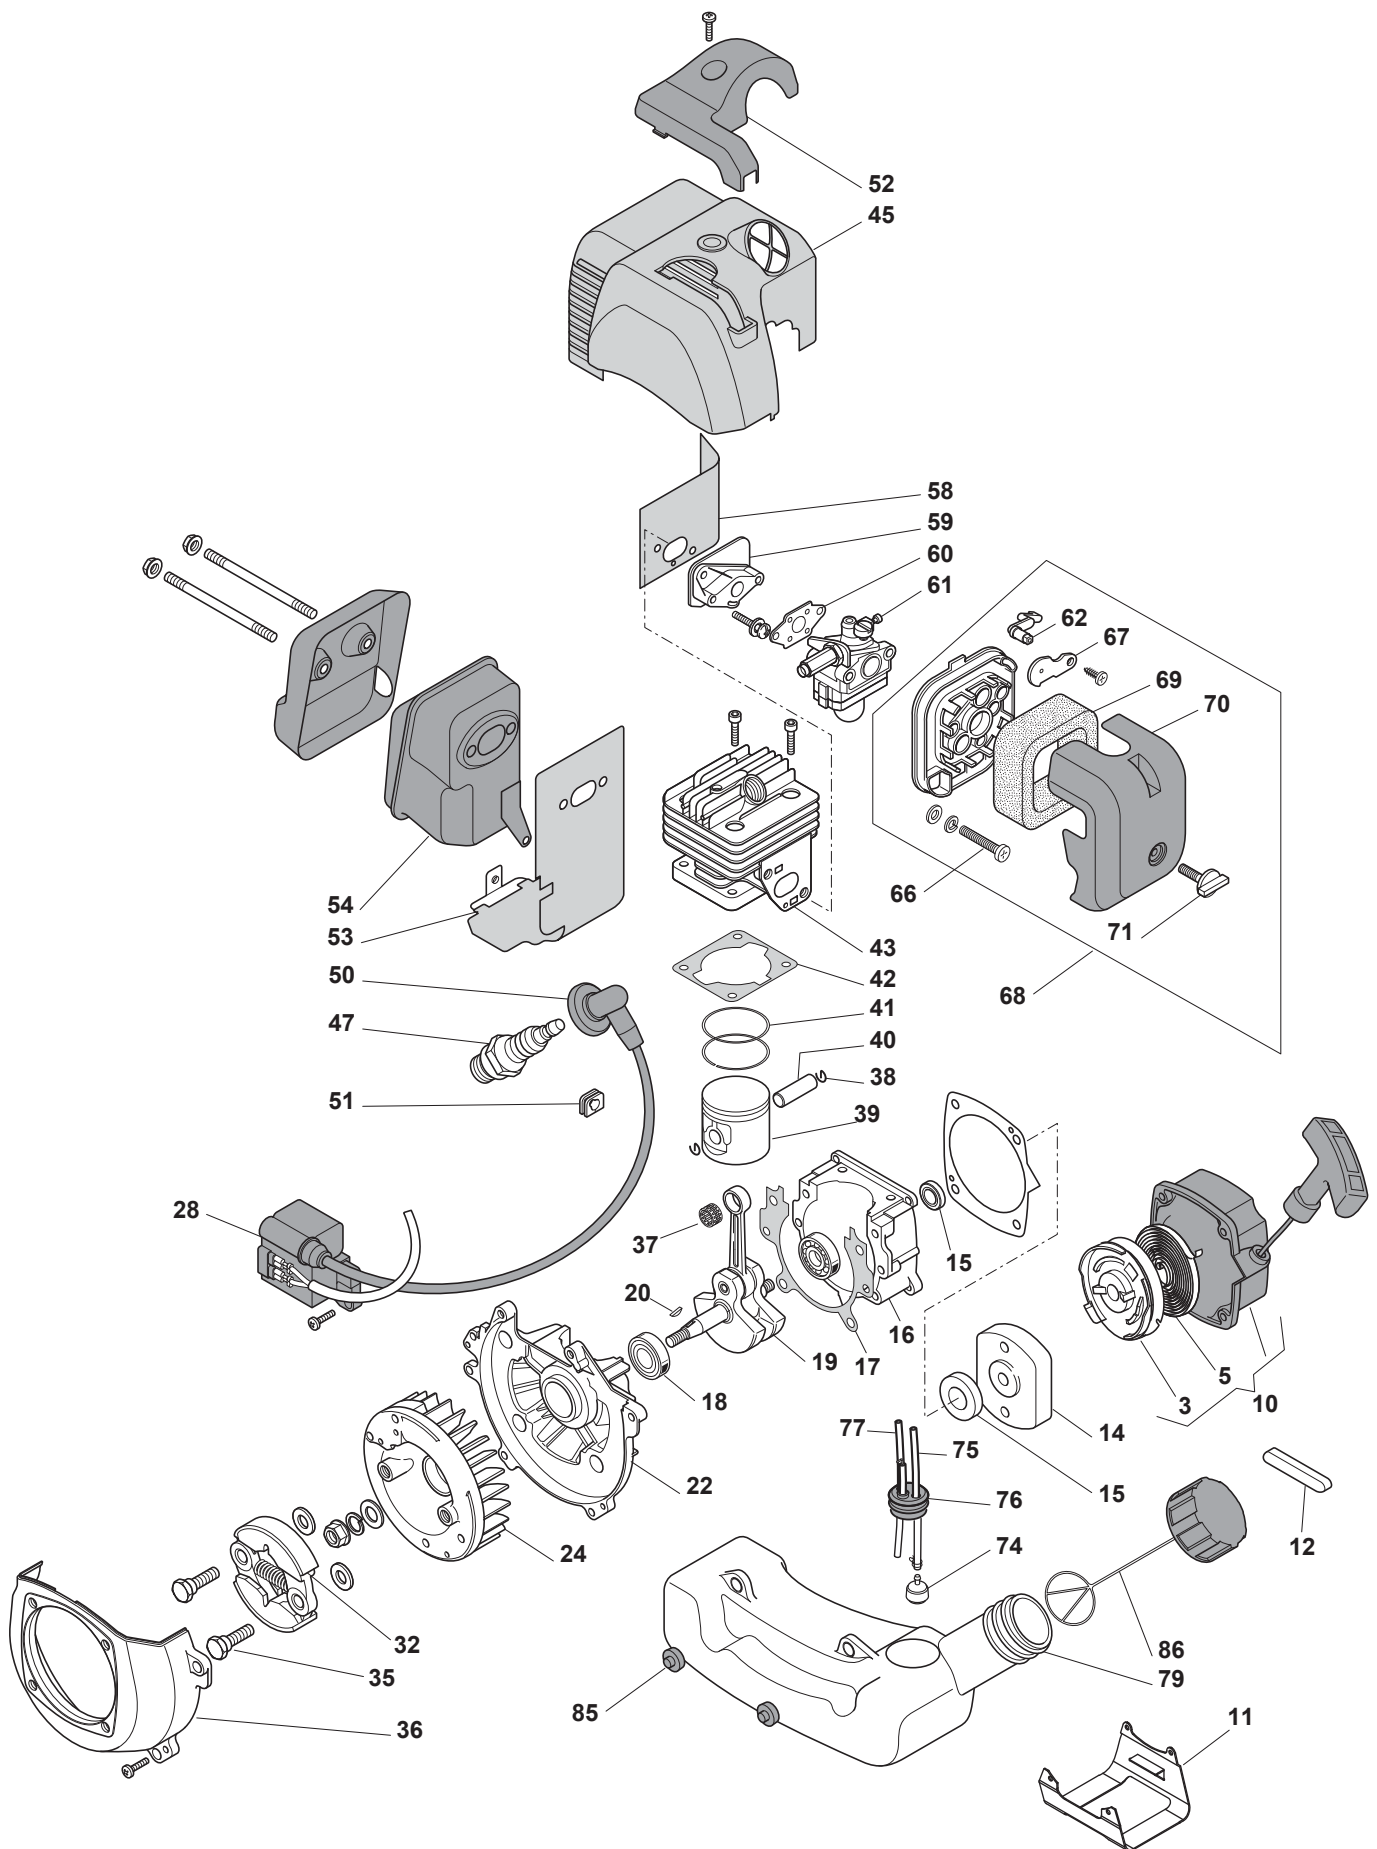

Pos. Fig.	Antal Quantity	Art No Part No	Benämning	Description	Anmärkning Notes
3	1	123604007/0	Linhjul	Starter Pulley	
5	1	123430585/0	Startfjäder	Spring	
10	1	183058041/0	Start kpl	Starter Ass.Y	
11	1	123784010/0	Motor Platta	Engine Support	
12	1	123275034/0	Gummihylsa	Grommet	
14	1	183082004/0	Startkopp	Starter Cup Ass.Y	
15	2	119035159/0	Tätningarring	Seal Ring	
16	1	123685026/0	Vevhus	Crank Case	
17	1	123280047/0	Packning	Gasket	
18	2	119216038/0	Kullager	Ball Bearing	
19	1	123020025/0	Vevaxel	Crankshaft	
20	1	123072002/0	Kil	Key	
22	1	123685027/0	Vevhus	Crank Case	
24	1	123880018/0	Svånghjul	Flywheel	
28	1	123044018/0	Elektronikspole	Electronic Coil	
32	1	123430583/0	Koppling kpl	Clutch Ass.Y	
35	2	123878058/0	Skruv	Screw	
36	1	123208422/0	Transm.stödhus	Transm.Support Case	
37	1	123235007/0	Nållager	Needle Bearing	
38	2	123202009/0	Låsring	Circlip	
39	1	123590008/0	Kolv	Piston	
40	1	123760007/0	Kolvbult	Piston Pin	
41	2	123204010/0	Kolvring	Piston Ring	
42	1	123280045/0	Cylinderkåpa	Cylinder Gasket	
43	1	123071024/0	Cylinder	Cylinder	
45	1	123087025/0	Cylinderkåpa-gul	Cylinder Cover Yellow	
47	1	3210024	Tändstift	Spark Plug	
50	1	123053002/0	Tändstiftshatt	Spark Plug Cover	
51	1	123275023/0	Hylsa	Grommet	
52	1	123109552/0	Tändstiftshatt	Cover, Spark Plug	
53	1	123280043/0	Packning	Gasket	
54	1	183740022/0	Ljuddämpare	Muffler	
58	1	123280041/0	Packning	Intake Manif-Gasket	
59	1	123073509/0	Insugningsrör	Intake Manifold	
60	1	123280039/0	Packning	Intake-Carb Gasket	
61	1	123054026/1	Förgasare	Carburettor	
62	1	123315089/0	Chokearm	Choke Lever	
66	2	2132160	Skruv	Screw	
67	1	123190000/0	Arm	Shutter	
68	1	183220003/0	Lufffilter kpl	Air Filter	
69	1	123220011/0	Lufffilter	Air Filter	
70	1	123090026/0	Lufffilterlock	Air Cleaner Cover	
71	1	123878056/0	Knopp	Knob	
72	1	123275021/0	Gummihylsa	Grommet	
74	1	183520005/0	Bränslefilter	Intake Filter	
75	1	123867030/0	Braånsleslang	Tube	
77	1	123867031/0	Rör	Tube	
79	1	123733003/0	Bränsletank kpl	Kit Fuel Tank	
85	2	123280060/0	Gummihylsa	Grommet	
86	1	183790009/0	Tanklock	Fuel Cap Assy