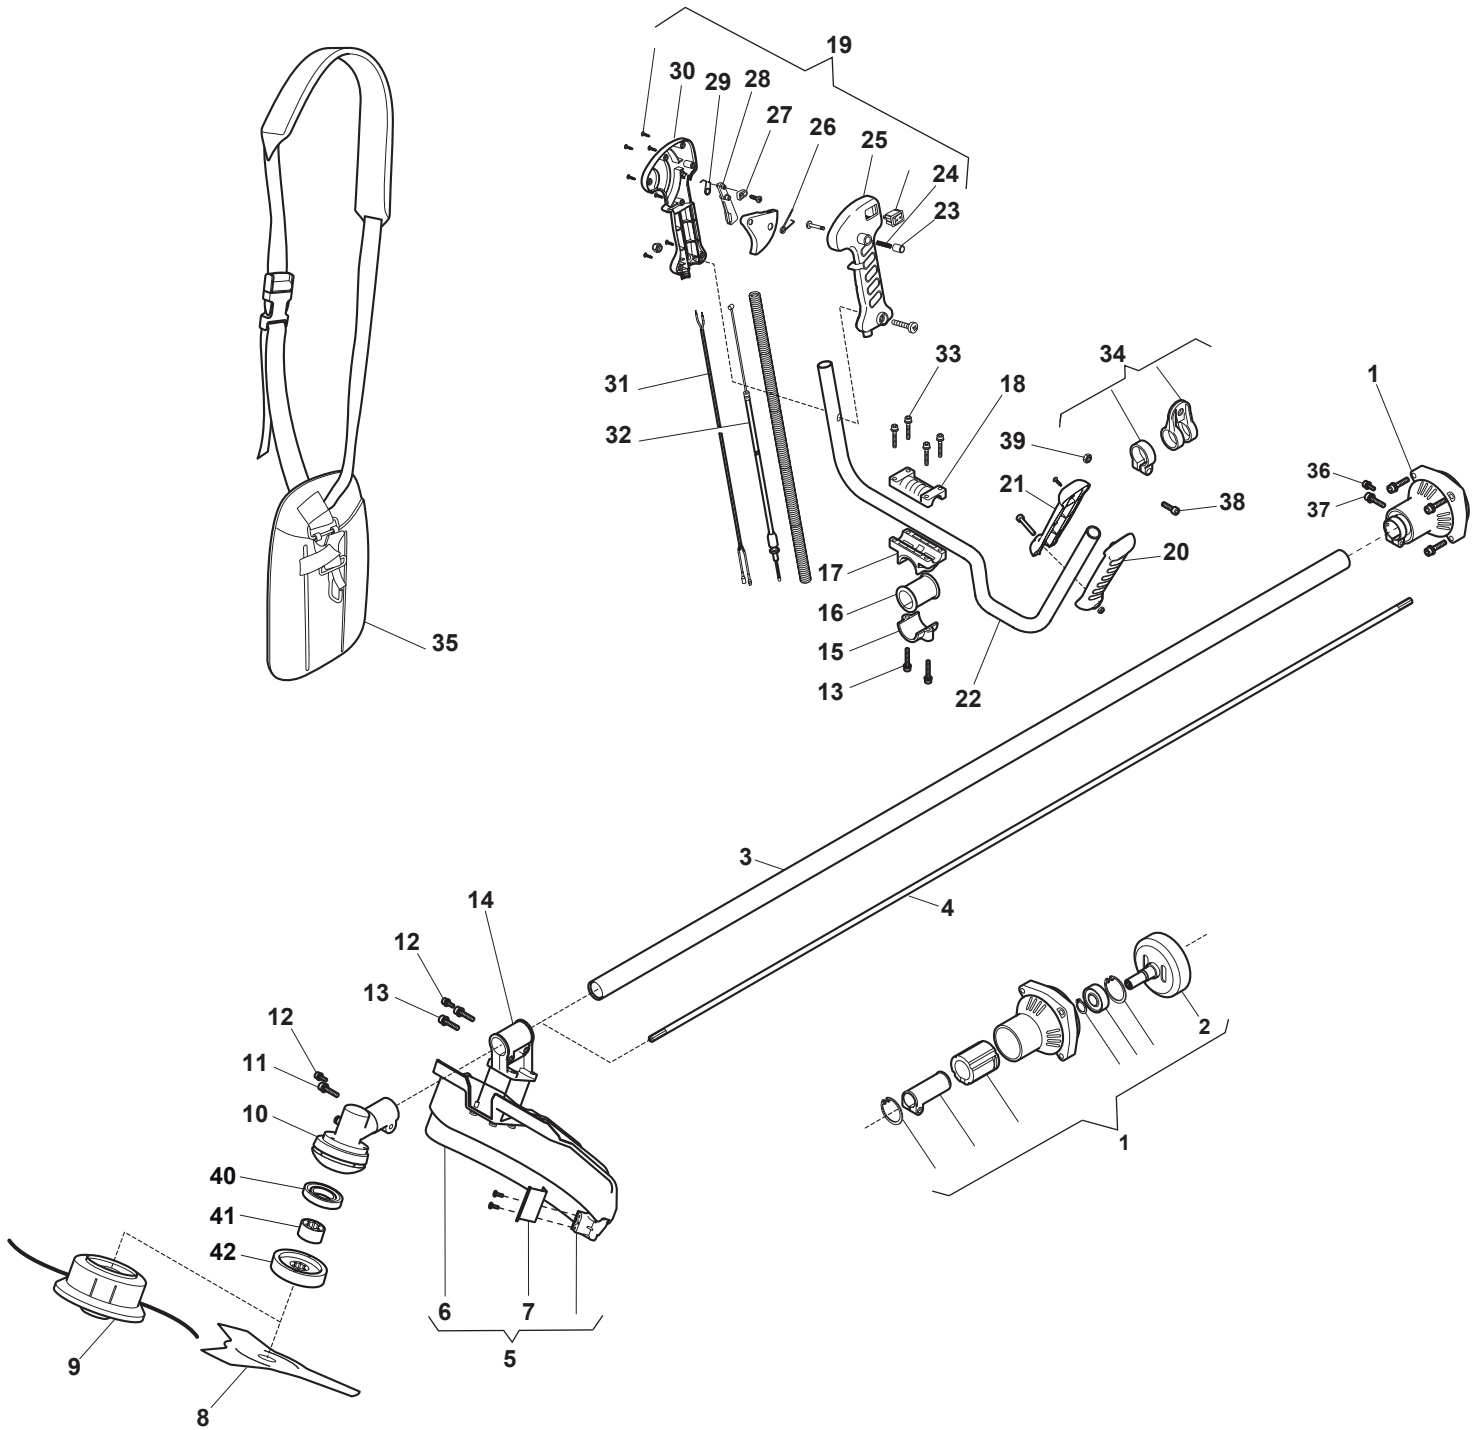

SB 320 D				Transmission Parts
POS	CODE	Q.TY	DESCRIPTION	NOTES
1	118801187/0	1	Support Transmission Ass.Y	
2	118801398/0	1	Sprocket	
3	118801416/0	1	Transmission Pipe	
4	118801190/0	1	Trasmission Shaft	
5	118802063/0	1	Safety Cover Ass.Y	
6	118802064/0	1	Guard	
7	118802065/0	1	Line Cutter Blade	
8	118801125/0	1	Nylon Disk 3 Theet	
9	118801124/0	1	Nylon Head Assy	
10	118801184/0	1	Gear Case	
11	2132180	2	Screw	
12	2135180	3	Screw	
13	2135130	4	Screw	
14	118801205/0	1	Support	
15	118801412/0	1	Lower Support	
16	118801413/0	1	Reduction	
17	118801414/0	1	Handgrip Support Ass.Y	
18	118801415/0	1	Upper Handgrip Support	
19	118802167/0	1	Right Handgrip	
20	118801405/0	1	Left Handle	
21	118801406/0	1	Left Handle	
22	118801409/0	1	Handle	
23	118801410/0	1	Button	
24	118801411/0	1	Spring	
25	118801407/0	1	Right Handgrip	
26	118801404/0	1	Torsion Spring	
27	118801403/0	1	Trigger lock block	
28	118801402/0	1	Throttle Lever	
29	118801401/0	1	Torsion Spring	
30	118801408/0	1	Right Handgrip	
31	118801399/0	1	Stop Wire	
32	118801400/0	1	Throttle Cable	
33	2135060	4	Screw	
34	118801182/0	1	Harness Support Ass.Y	
35	118801185/0	1	Harness	
36	2135180	3	Screw	
37	2132180	2	Screw	
38	112727790/0	1	Screw	
39	112154320/0	1	Nut	
40	118802464/0	1	Plate	
41	118802465/0	1	Plate	
42	118802466/0	1	Protection Cover	