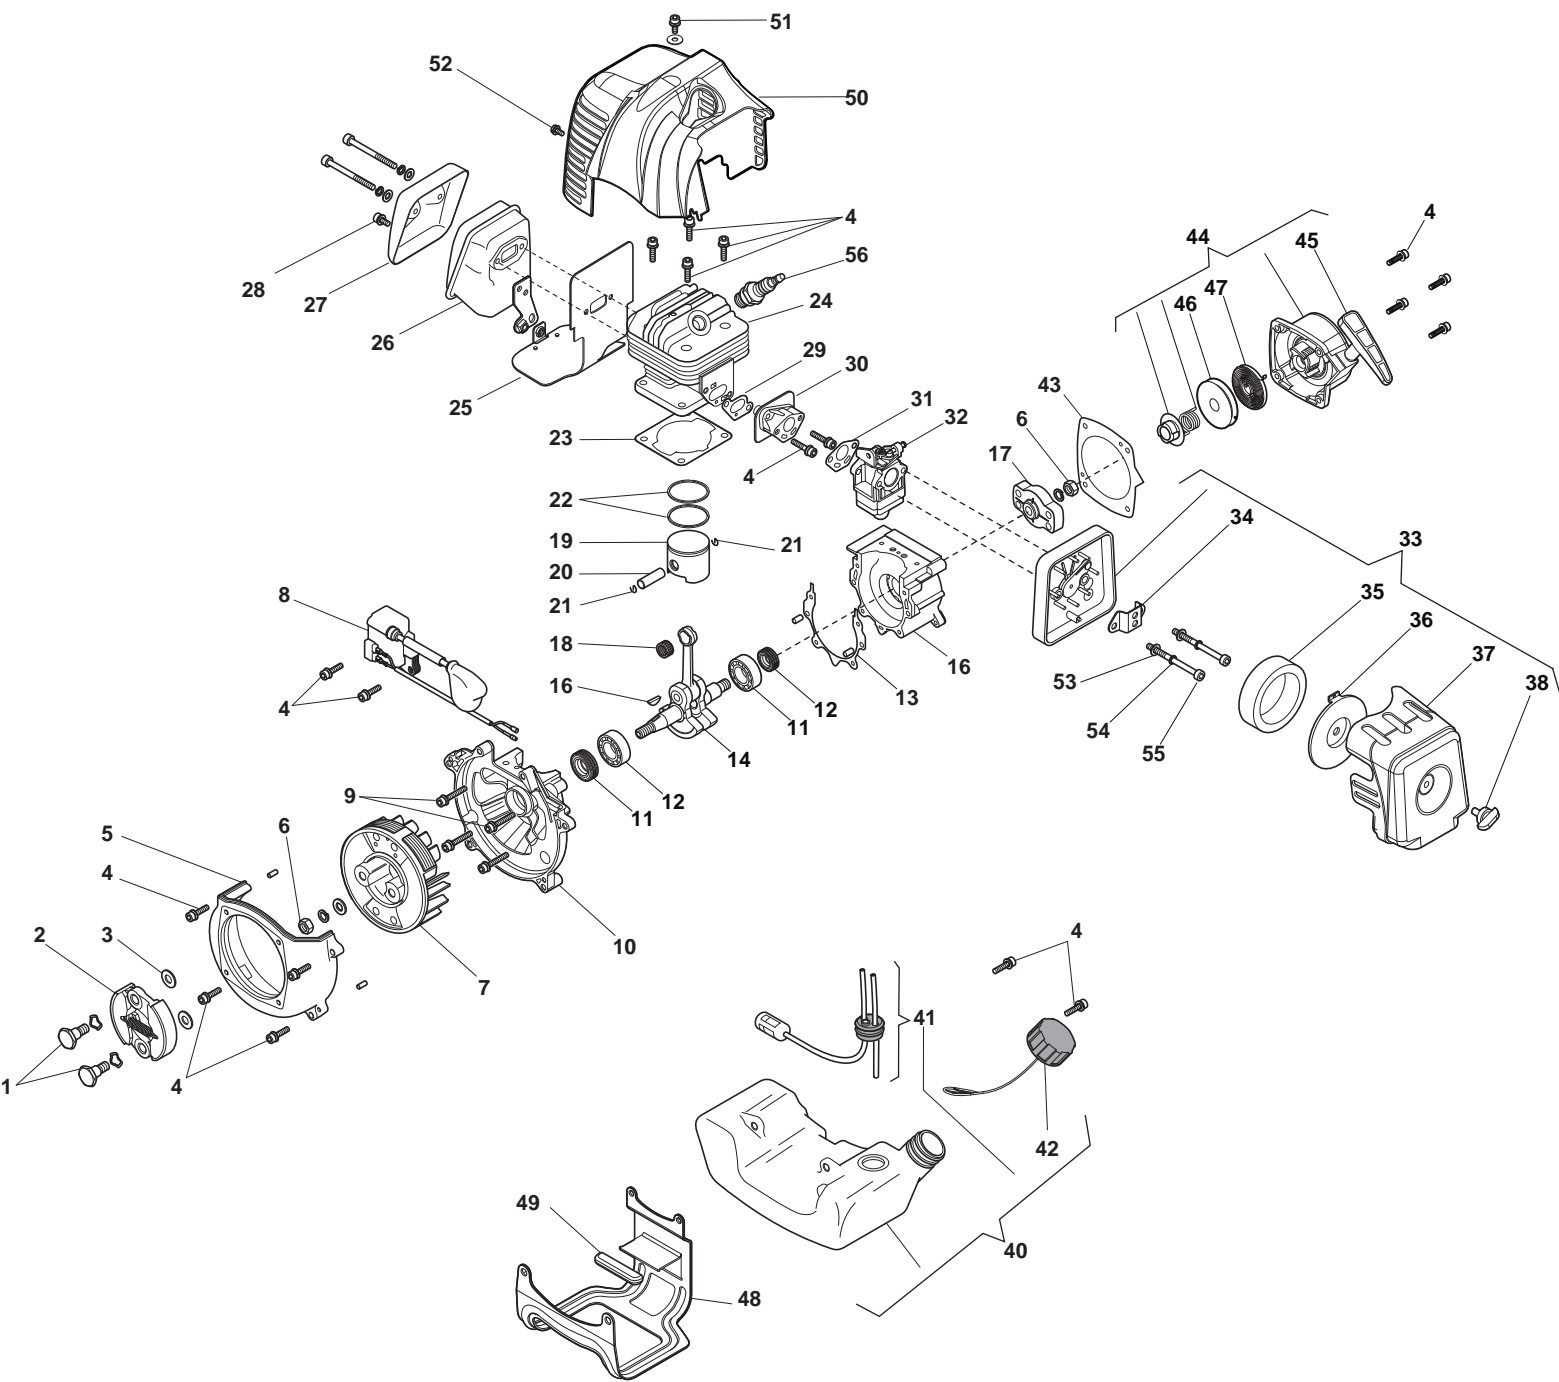

SB 320 D

Engine Parts

POS	CODE	Q.TY	DESCRIPTION	NOTES
1	118801189/0	2	Screw	
2	118801181/0	1	Clutch Drive	
3	2321230	2	Washer	
4	2135030	18	Screw	
5	118801503/0	1	Transmission Support Case	
6	2670120	2	Nut	
7	118801504/0	1	Flywheel	
8	118801505/0	1	Electronic Coil	
9	2135050	4	Screw	
10	118801506/0	1	Crank Case	
11	118801188/0	1	Oil Seal	
12	3112170	2	Bearing	
13	118801507/0	1	Crankcase Gasket	
14	118801508/0	1	Crankshaft	
15	123072002/0	1	Key	
16	118801509/0	1	Crank Case	
17	118801191/0	1	Starter Cup	
18	118801510/0	1	Needle Bearing	
19	118801511/0	1	Piston	
20	118801512/0	1	Piston Pin	
21	118801513/0	2	Circlip	
22	118801514/0	2	Piston Ring	
23	118801515/0	1	Cylinder Gasket	
24	118801516/0	1	Cylinder	
25	118801517/0	1	Muffler Gasket	
26	118801518/0	1	Muffler	
27	118801519/0	1	Muffler Guard	
28	2135180	1	Screw	
29	118801520/0	1	Intake Manifold Gasket	
30	118801521/0	1	Intake Manifold	
31	118801522/0	1	Carburetor Gasket	
32	118801523/0	1	Carburetor	
33	118802159/0	1	Air Filter Assy Yellow	
34	118801525/0	1	Deflector	
35	118801526/0	1	Air Filter	
36	118802110/0	1	Plate	
37	118802160/0	1	Air Cleaner Cover, Yellow	
38	118801528/0	1	Knob	
40	118801529/0	1	Fuel Tank Assy	
41	118801530/0	1	Fuel Pipe	
42	118801393/0	1	Fuel Cap Assy	
43	118801193/0	1	Gasket	
44	118801186/0	1	Starter Recoil Case	
45	118802161/0	1	Starter Handle	
46	118802162/0	1	Starter Pulley	
47	118802163/0	1	Starter Spring	
48	118801207/0	1	Tank Protection	
49	118801192/0	1	Grommet	
50	118802116/0	1	Black Cylinder Cover	
51	2135040	1	Screw	
52	123878020/0	1	Screw	
53	2312020	2	Washer	
54	2330020	2	Washer	
55	2135250	2	Screw	
56	3210024	1	Spark Plug