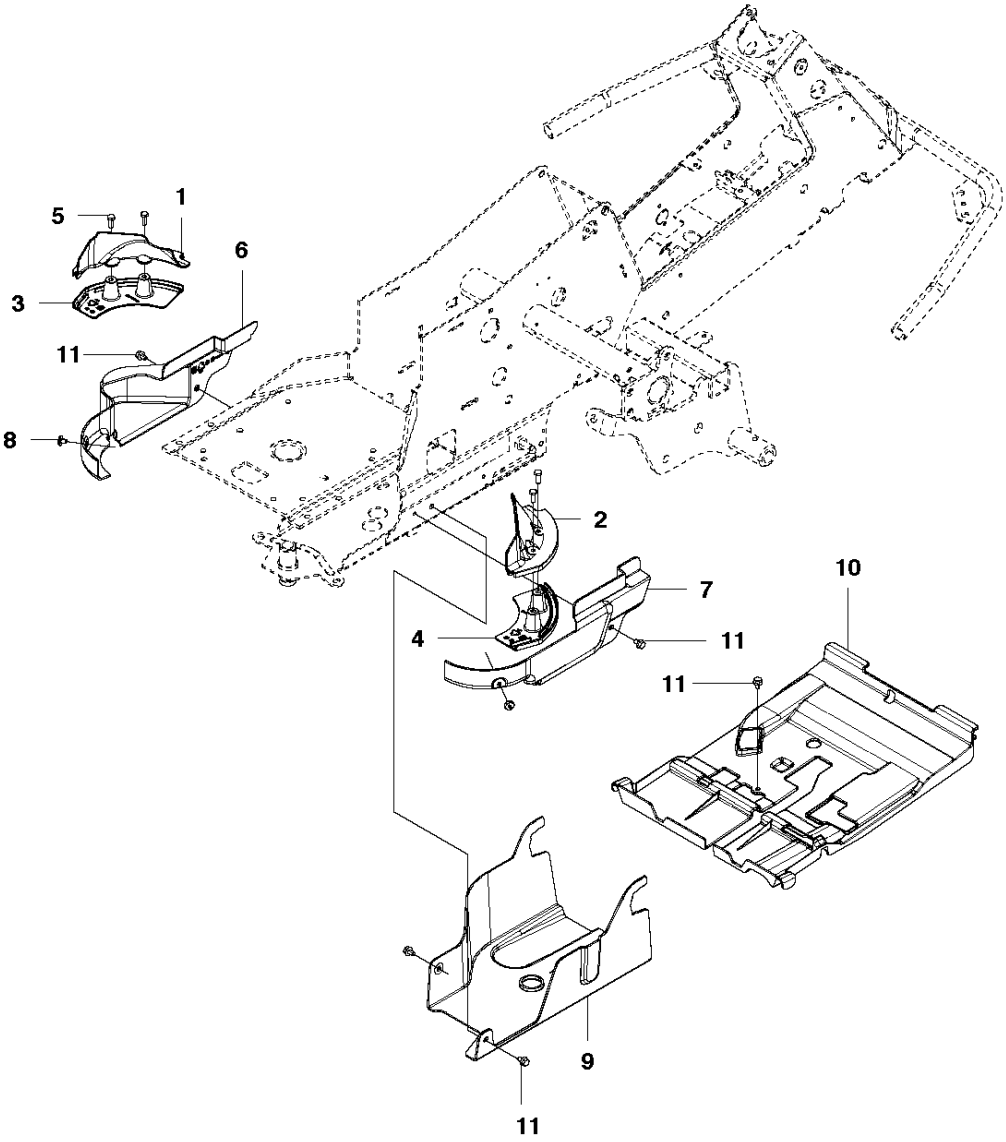

COVER - 3

COVER

R316 T, 967291601, 2015

Спр. №	Код	Описание	Замечание	КОЛ Наб.
1	510 22 25-01	BELT COVER		1
2	510 22 25-02	BELT COVER		1
3	510 22 27-01	BELT COVER		1
4	510 22 27-02	BELT COVER		1
5	725 23 68-61	SCREW EHHFT		4
6	510 22 23-03	BELT COVER		1
7	510 22 24-01	BELT COVER		1
8	522 55 73-01	SCREW		2
9	510 44 20-01	BELT COVER		1
10	525 56 33-03	BELT COVER		1
11	725 23 64-61	SCREW EHHFT		5