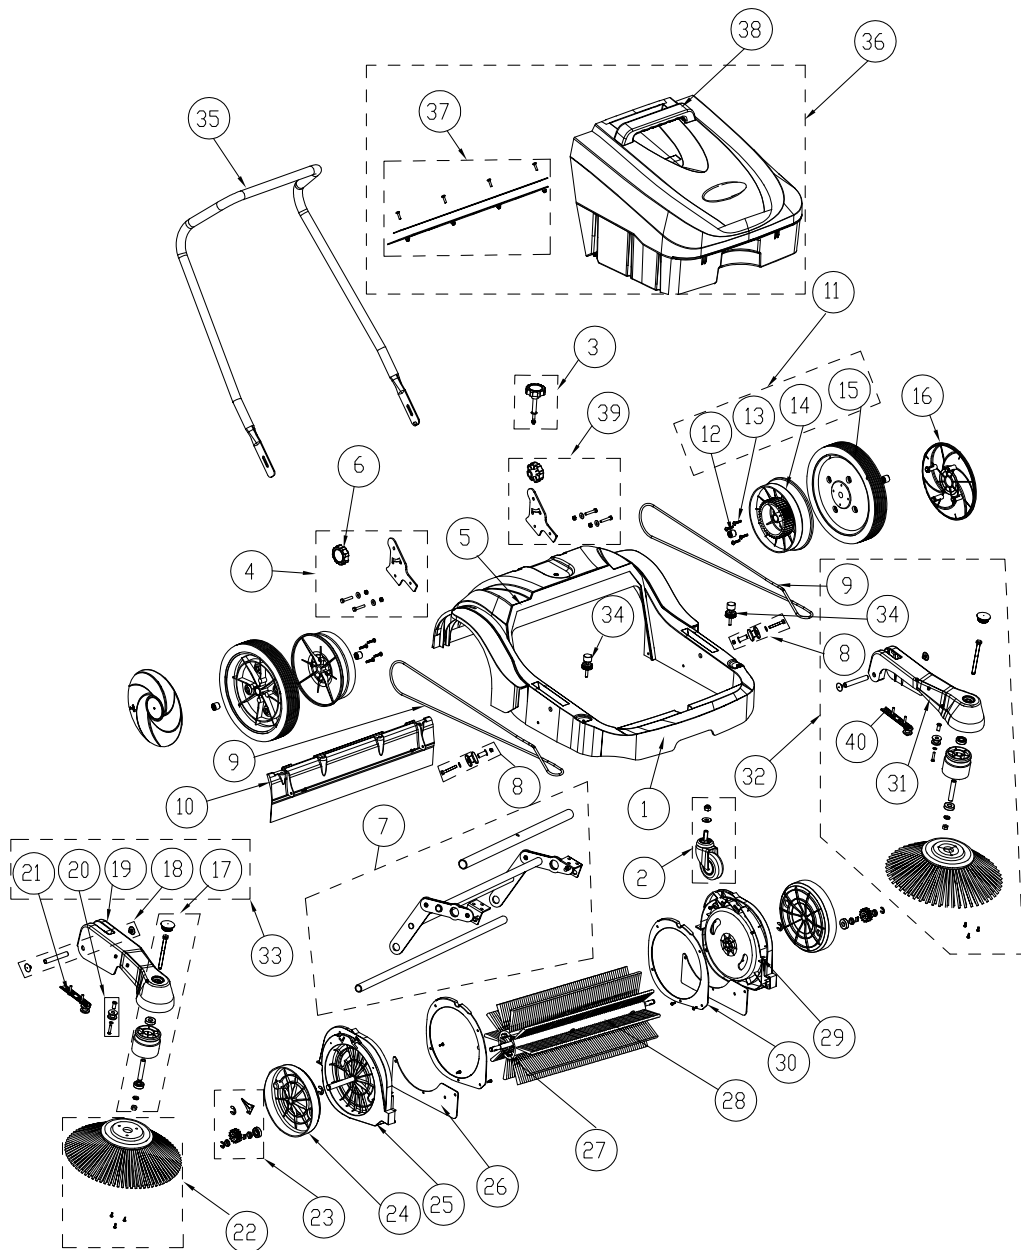

PARTS LIST

2019.11.07

TABLE OF CONTENTS

Overview1
WEAR AND TEAR PARTS.....3

Pos.	Артикул	кол-во	Описание	Notes
1	VP13003	1	CHASSIS	
2	VP11912	1	CASTER KIT	
3	VP11913	1	MAIN BROOM HEIGHT ADJUSTMENT KNOB	
4	VP13901	1	HANDLE MOUNTING PLATE RIGHT KIT	
5	VP11023	1	SEALING	
6	VP11021	2	HANDLE ADJUSTMENT KNOB	
7	VP11914	1	MAIN BROOM ADJUSTMENT KIT	
8	VP11915	1	BELT TENSION WHEEL KIT	
9	VP11012	1	ROUND BELT D6	
10	VP11010	1	REAR SEAL SKIRT	
11	VP11300	2	WHEEL KIT	
12	VP11302	4	PLASTIC BEARING	
13	VA80825	8	SCREW ST5X25	
14	VP11301	2	PLASTIC GEAR WHEEL	
15	VP11312	2	DRIVE WHEEL - BLACK	
16	VP13301	2	WHEEL CAP	
17	VP11903	2	BELT PULLEY KIT	
18	VP11904	2	SIDE BROOM AXLE KIT	
19	VP13401	1	ARM SIDE BROOM RIGHT	
20	VP11905	1	GUIDE WHEEL KIT	
21	VP11420	1	BELT TENSION KIT RIGHT	
22	VP11408	1	SIDE BROOM KIT	
23	VP11906	2	GEAR KIT	
24	VP11203	2	MAIN BROOM ADJUSTING PLASTIC DISK	
25	VP11201	1	RIGHT SUPPORT BASE	
26	VP11204	2	SEAL SKIRT	
27	VP11212	1	MAIN BROOM SHAFT	
28	VP13211	1	MAIN BROOM	
29	VP11202	1	LEFT SUPPORT BASE	
30	VP11206	2	COVER SUPPORT BASE	
31	VP13501	1	ARM SIDE BROOM LEFT	
32	VP13500	1	SIDE BROOM LEFT KIT-OPTIONAL	
33	VP13400	1	SIDE BROOM RIGHT KIT	
34	VP11907	1	SIDE BROOM ADJUST KIT	
35	VP13002	1	HANDLE	
36	VP13600	1	HOPPER	
37	VP11910	1	SKIRT HOPPER KIT	
38	VP13602	1	HANDLE HOPPER	
39	VP13902	1	HANDLE MOUNTING PLATE LEFT KIT	
40	VP11909	1	BELT TENSION LEFT KIT	

WEAR AND TEAR PARTS

PS480

2013.04.23

2017.08.07

Pos.	Артикул	кол-во	Описание	Notes
	VP11912	1	CASTER KIT	
	VP11012	1	ROUND BELT D6	
	VP11010	1	REAR SEAL SKIRT	
	VP11300	2	WHEEL KIT	
	VP11406	1	SIDE BROOM	
	VP11204	2	SEAL SKIRT	
	VP13211	1	MAIN BROOM	
	VP11910	1	SKIRT HOPPER KIT	
	VP11023	1	SEALING	
	VP11021	2	HANDLE ADJUSTMENT KNOB	