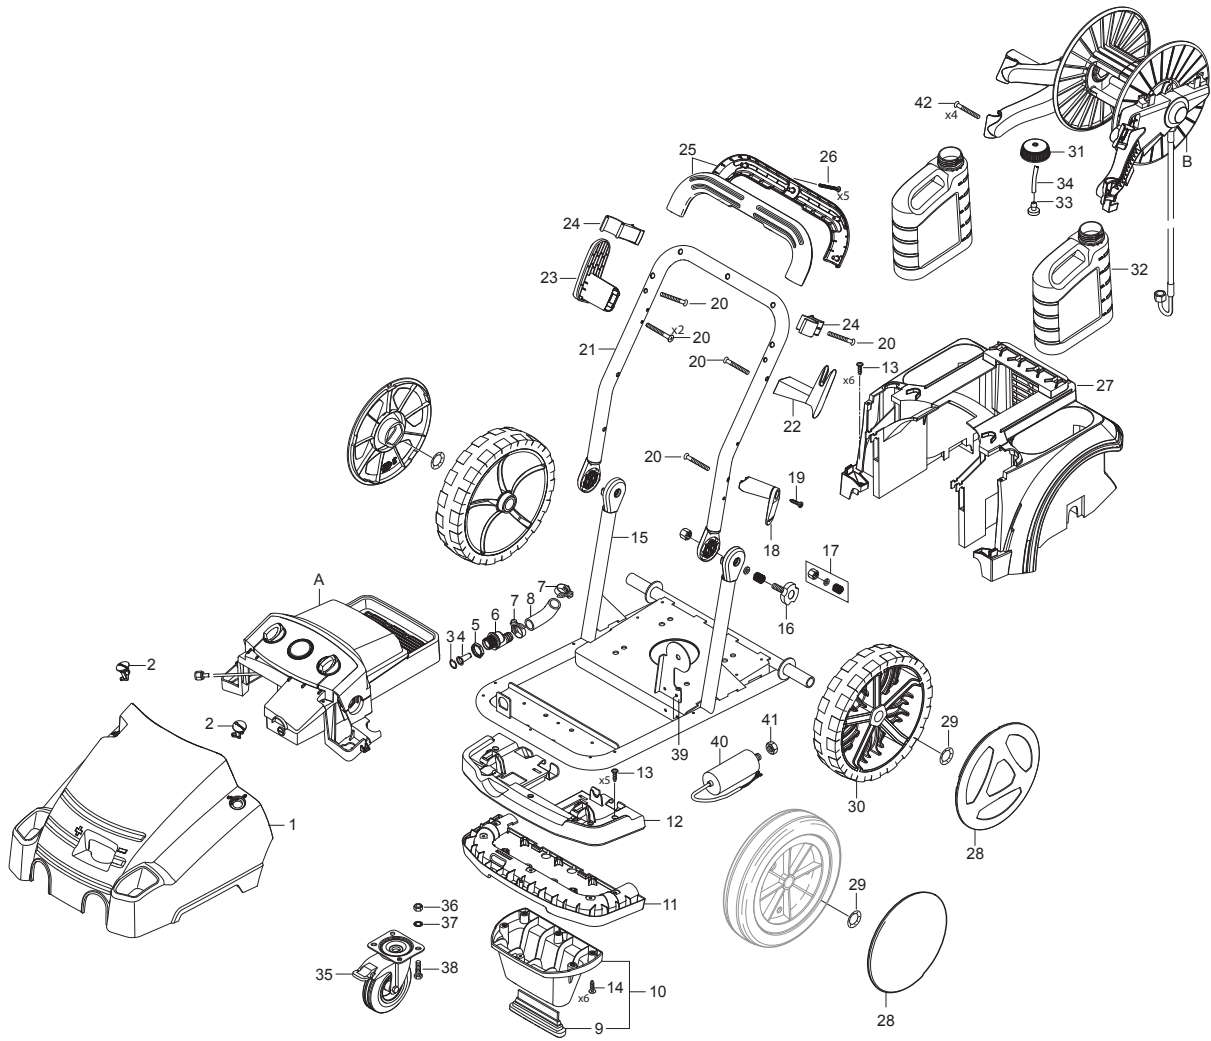

Pos.	Артикул	кол-во	Описание	Notes
A		1	Electric box	[1]
B		1	Hose reel	[2]
1	107141602	1	CABINET FRONT NA POSEIDON 6	
1	107140959	1	CABINET FRONT NA POSEIDON 6 UNITOR	
2	301001261	2	LOCKING BOLT D29X35	
3	107141667	1	LOCK WASHER	
4	101117926	1	Фильтр	
5	1800341	1	LOCK NUT 3/4IN	
6	107141668	1	Входной патрубок	
7	107141707	1	HOSE CLIP 20-32MM SS	[3]
7	23221	2	HOSE CLAMP 20-32	
8	107141697	1	Патрубок	
9	107141615	1	RUBBER FOOT	
10	101118100	1	FRONT FOOT FOR POSEIDON KIT	
11	107141617	1	BUMPER BOTTOM	
12	107141618	1	BUMPER TOP	
13	107141690	5	SCREW M5X12 DIN7985 TORX TAPTITE	
14	107141838	6	SCREW K50X18 WN1451 BLACK TORX20	
15	107141622	1	FRAME STAINLESS STEEL	[3]
15	107141621	1	FRAME NA6/C3	
16	107141672	2	GRIB FOR FOLDABLE HANDLE	
17	101118104	2	SPRING AND LOCK NUT KIT	
18	107141625	1	CABLE HOOK MOVABLE BLACK	
19	107141838	1	SCREW K50X18 WN1451 BLACK TORX20	
20	107141627	10	SCREW K50X40 T20	
21	107141624	1	FRAME HANDLE STAINLESS STEEL	[3]
21	107141623	1	FRAME HANDLE	
22	107141632	1	CABLE HOOK	
23	107141629	1	HOSE HOOK	
24	107141630	1	LANCE HOLDER NA	
25	101118101	1	HANDLE KIT	
26	909100148	5	SCREW K40X30 WN 1452	
27	107141634	1	REAR END	
28	107145780	2	WHEEL CAP FOR WHEEL D300X65 - NILFISK	[4]
28	107145782	2	WHEEL CAP FOR WHEEL D300X65 - UNITOR	[4]
28	301001077	2	Диск на колесо	[4]
29	46363	2	CLAMPING RING D25	
29	107145570	2	CLAMPING RING D25XD42X3	[3]
30	107145637	2	WHEEL D300X65	[4]
30	6184074	2	Колесо	[4]
30	2010908	2	WHEEL D250X60 GREY	[3]
31	107141664	2	CAP FOR DETERGENT TANK	[5]
32	107141635	2	Бак для химии 2,5л	
33	6400240	1	Фильтр	
34	106408243	1	HOSE 1/4INCH TRANSPARENT - 5 METERS	
35	107141608	1	WHEEL W. BRAKE D125 FOOD	[3]
35	107141607	1	WHEEL W. BRAKE D125	
36	1809920	4	NUT M8 A2/PA ISO10511	[3]
36	1800515	4	Lock Nut M8 - 8 A2K DIN 985	
37	1802917	1	Шайба M8	[3]
37	1800796	4	WASHER M8	
38	2753	4	HEX. SCREW M8X20 ISO 4017 ZN	
38	107140930	4	SCREW M8X20 DIN933 SS	[3]
42	107141695	4	SCREW K50X35 TORX 20 WN5452 BLACK	
NS	107140982	1	10 PCS OF BOXES FOR PACKAGING	

Part Notes:

1. [1] - See Electric box
   [2] - See Hose reel