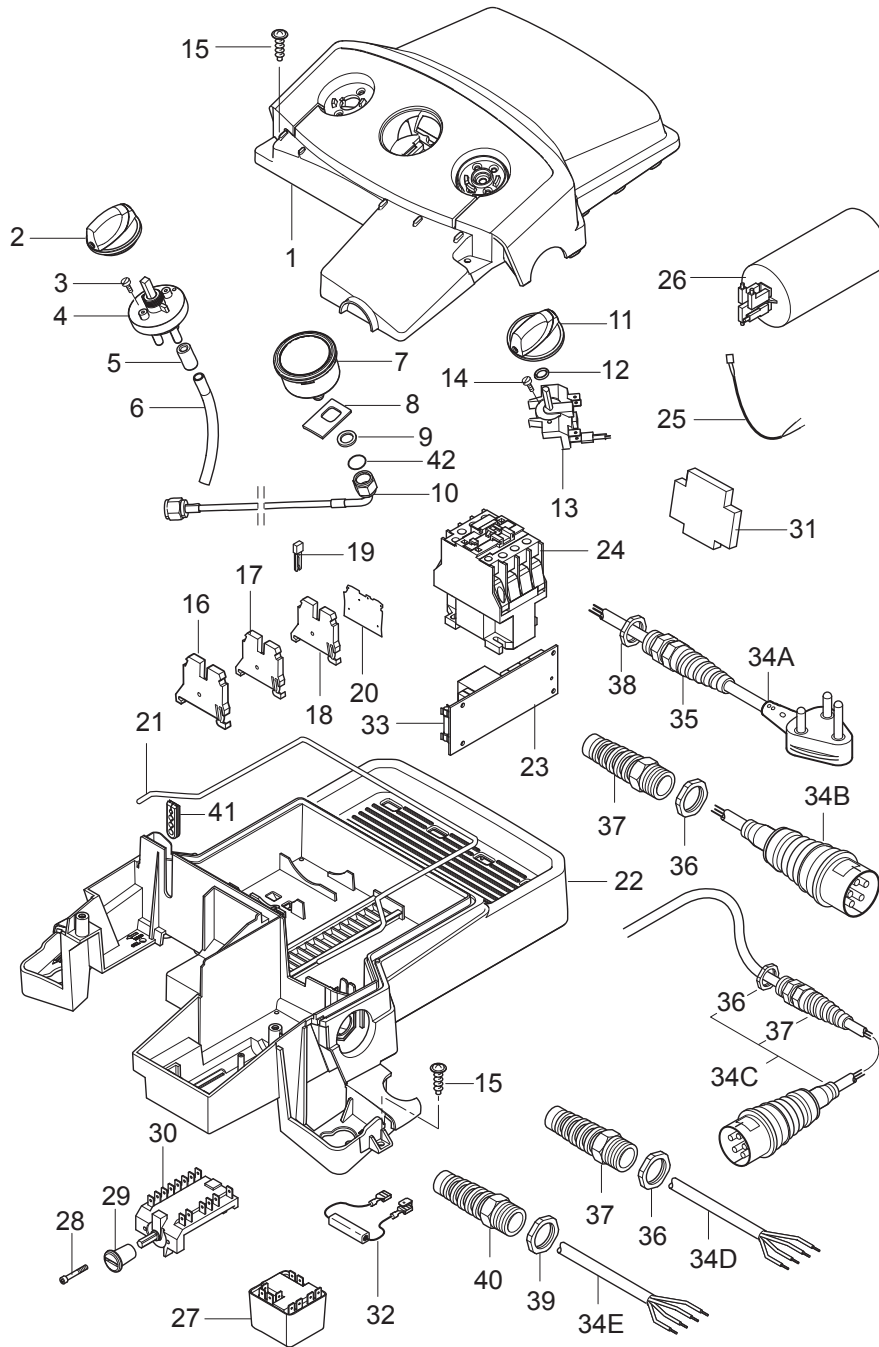

Pos.	Артикул	кол-во	Описание	Notes
0	101118144	1	START RELAY KIT F. POSEIDON 5 1PH GB/AUS	[1]
0	101118143	1	START RELAY KIT F. POSEIDON 5-6-7 1PH US	[1]
1	107141644	1	E-BOX TOP F. 1-POS SWITCH AND DET. BLACK	
1	107141646	1	E-BOX TOP F. 1-POS SWITCH-NO DET. BLACK	
1	107141645	1	E-BOX TOP F. 2-POS SWITCH AND DET. BLACK	
2	909100214	1	Ручка	
3	1814730	2	Винт	
4	301001000	1	Клапан	
5	301001906	1	CLOSING CAP D12X21.5	
6	106408243	1	HOSE 1/4INCH TRANSPARENT - 5 METERS	
7	107141648	1	манометр 0-300 Бар	
8	107141650	1	PLATE FOR MANOMETER	
9	107141651	1	Шайба	
10	107141696	1	MANOMETER TUBE FFA MODELS	[2]
10	107141653	1	Манометр	
11	909100204	1	Рукоятка	
12	9868	1	Уплотнительное кольцо 10X2,5	
13	28877	1	Выключатель	[3]
13	301001058	1	Выключатель концевой	[4]
14	18274	1	Винт	
15	107141838	6	SCREW K50X18 WN1451 BLACK TORX20	
16	103821922	1	DIN-END STOP WO/SCREW WAGO 249-116	
17	107141633	1	TERMINAL BLOCK 4Q PE	
18	103821967	1	WIRE TERMINAL WAGO281 800V 4MM2	
19	103821969	1	JUMPER	
20	103821968	1	END PLATE WAGO 4MM2	
21	101406054	1	SPONGE RUBBER D 4 1M	
22	107141654	1	E-BOX BOTTOM DRILLED /CABLE/	[5]
22	107141706	1	E-BOX BOTTOM DRILLED CABLE AND SWITCH	[6]
22	107141665	1	E-BOX BOTTOM	
22	107141655	1	E-BOX BOTTOM DRILLED /SWITCH/	[7]
23	107141666	1	PCB POSEIDON 5-6-7	
24	103822314	1	CONTACTOR CJX2-D32 32A 230V 3P+NO	[8]
24	103822308	1	Контактор	[9]
24	103822303	1	Реле	[10]
24	63915	1	CONTACT 100-C30KF10 230	[11]
25	107141656	1	PCB WIRE for B4	
26	101117948	1	CAPACITOR 70UF 400/450V DOUBLE FASTON	[12]
26	101117947	1	CAPACITOR 100UF 450V DOUBLE 6.3 FASTON	[13]
27	107140967	1	START RELAY RVA4N0C	[12]
27	107140968	1	Реле	[12]
28	40045	2	PAN HEAD SCREW M4X30	
29	64580	1	ROTARY KNOB	
30	301000293	1	SWITCH START/TRIANGLE 16	
31	64773	1	AUXILIARY CONTACT 100-SBL11	
32	107141730	1	DISCHARGE RESISTOR 15KOHM/7W	[1]
33	301000263	1	предохранитель	
34A	301000407	1	POWER CORD SJOW AWG10/3X9.0	[14]
34B	301000253	1	POWER CORD H07RN-F 4G1.5	[15]
34C	301000834	1	POWER CORD H07RN-F4G1.5X6	[16]
34D	301000337	1	POWER CORD H07RN-F 4G2.5	[17]
34E	301000384	1	POWER CORD SOW AWG10/4X9	[18]
35	909100198	1	SCREWED CABLE GLAND M25X1.5	[19]
36	909100043	1	CABLE SCREWING W. ANTIBUC. M20X1.5	[20]
37	909100019	1	HEXAGON THIN NUT M20X1.5 EN 50262 PA	[20]
38	909100020	1	HEXAGON THIN NUT M25X1.5 EN 50262 PA	[19]
39	909100021	1	HEXAGON NUT M32X1.5	[21]
40	909100016	1	ABLE SCREWING W. ANTIBUC.	[21]
41	107141663	1	RUBBER GROMMET