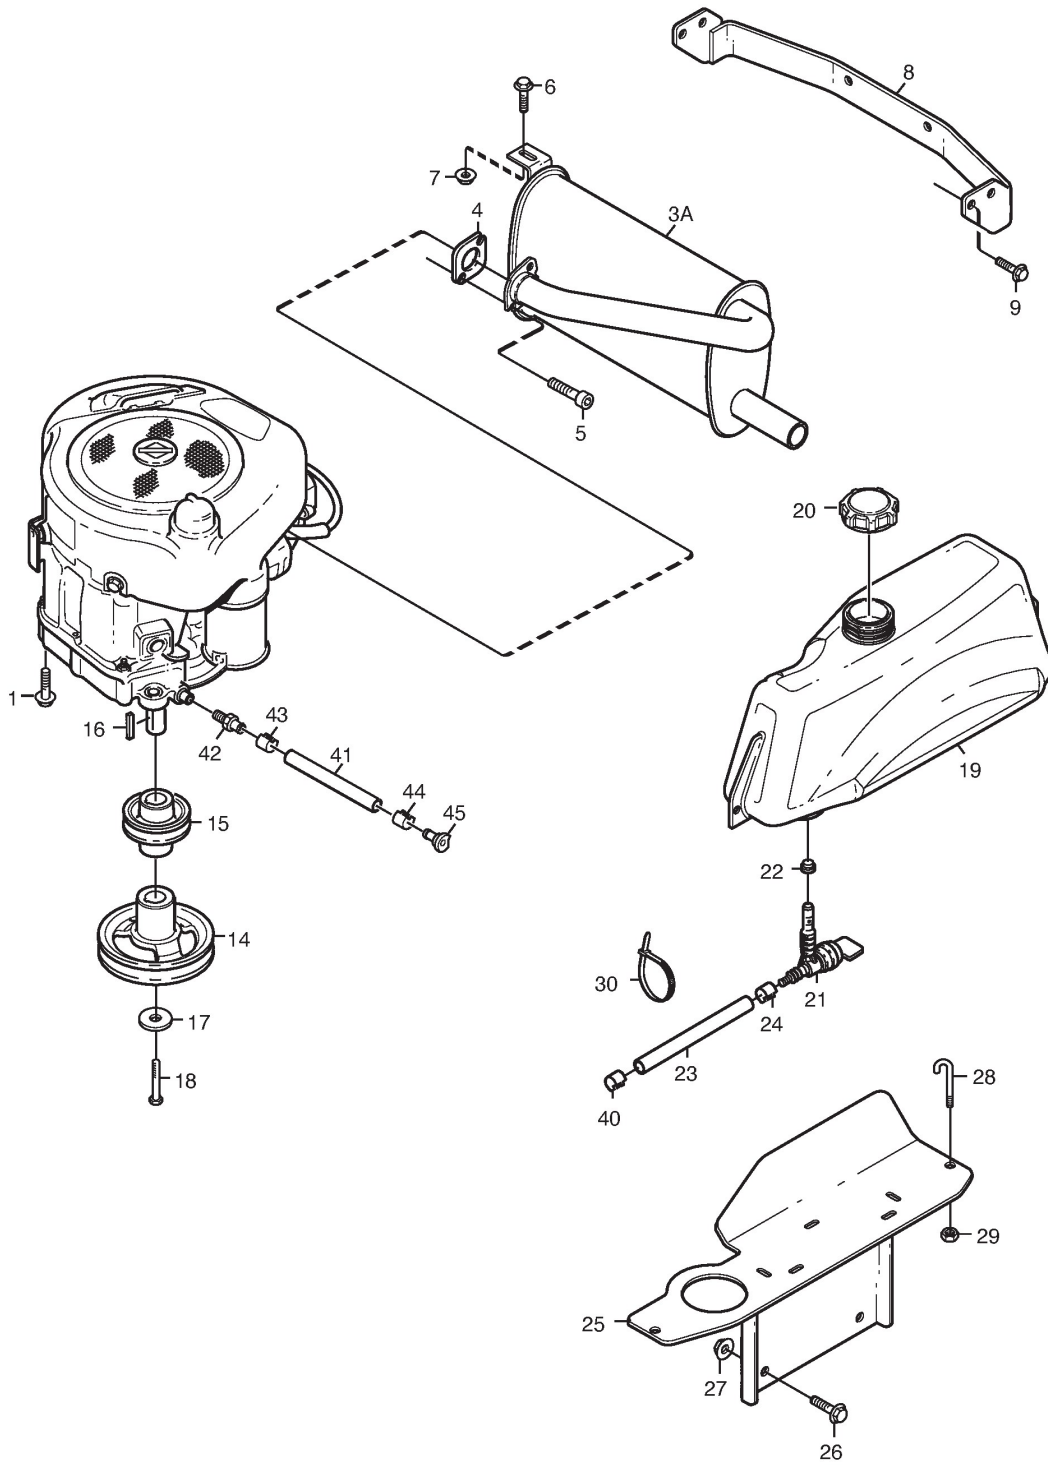

Engine

Ref.nr.	Qty	Item number	Description	Notes	From	Up to
1	4	9955-3725-16	Screw	3/8" UNC x 25 mm		
3A	1	1134-7784-01	Muffler Assy			
4	1	1134-0433-00	Gasket			
5	2	1134-4930-01	Screw			
6	1	9959-0820-16	Screw			
7	1	9739-0831-22	Nut			
8	1	1134-5390-01	Tow Bar Bracket			
9	4	9945-0816-16	Screw			
14	1	1134-6419-01	Engine Pulley			
15	1	1134-6137-01	Engine Belt Pulley			
16	1	9600-0251-01	Key	L = 2 1/2"		
17	1	1134-5017-01	Washer			
18	1	9987-5332-16	Screw			
19	1	1134-6618-01	Fuel Tank			
20	1	1134-5532-01	Fuel Tank Cap			
21	1	1134-3224-01	Fuel Shut-Off Valve			
22	1	1134-3225-01	Grommet			
24	1	9578-0023-02	Hose Clamp			
25	1	1134-6627-01	Fuel Tank Bracket			
26	2	9959-0820-16	Screw			
27	2	9739-0831-22	Nut			
28	2	1134-5346-01	Fuel Tank Loop			
29	2	9747-0631-02	Lock Nut			
30	1	9579-0003-00	Cable Holder			
40	1	9578-0023-02	Hose Clamp			
41	1	1134-5827-01	Oil Drain Assy	Pos 42-45 incl.		
42	1	1134-5825-01	Nipple			
43	1	9578-0023-04	Hose Clamp			
44	1	1134-3499-02	Hose Clamp			
45	1	1134-5826-01	Plug