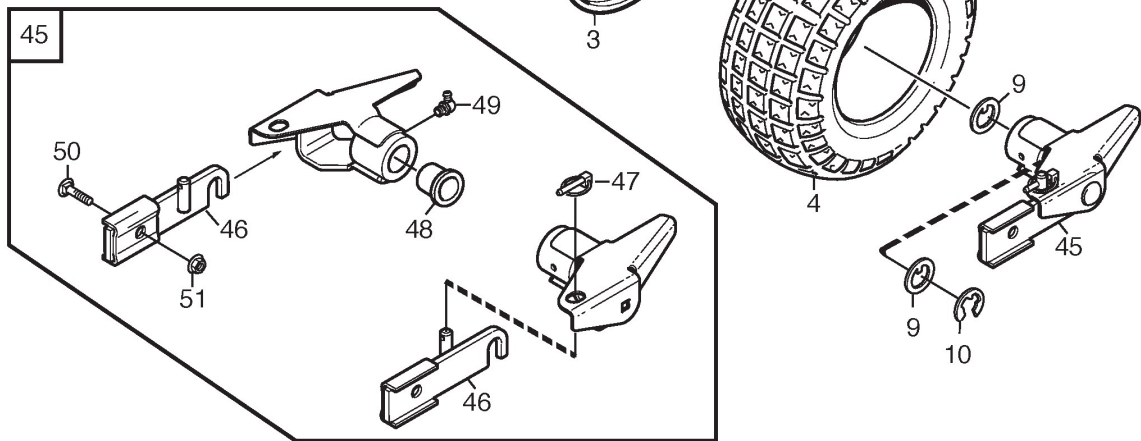

Wheels

Ref.nr.	Qty	Item number	Description	Notes	From	Up to
1	2	1134-4844-03	Wheel Hub Assy			
2	2	1134-3383-02	Key			
3	2	1134-4558-01	Rim			
4	2	9545-0116-00	Tyre	16 x 7.50 - 8		
5	2	9545-0500-00	Valve Assy.			
6	6	9731-1031-22	Nut			
9	4	1134-5797-01	Washer			
10	2	9653-0002-04	Lock Ring			
21	2	1134-4844-02	Wheel Hub Assy			
22	2	1134-2471-01	Key			
23	2	1134-4558-01	Rim			
24	2	9545-0116-00	Tyre	16 x 7.50 - 8		
25	2	9545-0500-00	Valve Assy.			
26	6	9731-1031-22	Nut			
29	2	9699-0042-02	Washer			
30	2	9653-0001-04	Lock Ring			
31	2	1134-4796-01	Hub Cap			
32	2	9947-0540-19	Screw			
45	1	13-0993-61	Rac Quick Connection 4Wd	Inkl. pos 9,10,46-51		
46	1	1134-7465-01	Attachment Kit	Inkl. pos 51-51		
47	2	1137-0077-01	Locking Pin			
48	4	1134-5686-01	Bearing			
49	2	9501-0502-00	Grease Joint			
50	2	9898-1035-16	Screw			
51	2	9739-1031-22	Nut			
99	1	9545-0203-00	Inner Tube	Reservdel/spare part