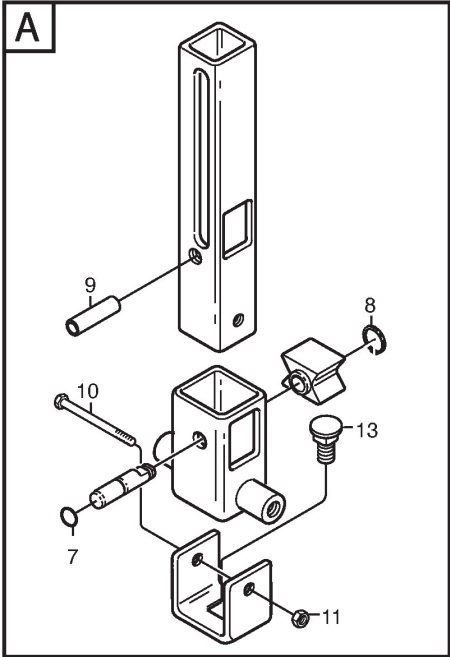

Pedal lift

Ref.nr.	Qty	Item number	Description	Notes	From	Up to
1	1	1134-4117-01	Bracket			
2	2	1134-2684-01	Bearing			
3	1	1134-4945-01	Lift Catch Assy			
7	1	9404-0027-01	O-ring			
8	1	9650-0039-04	Lock Ring			
9	1	9595-0276-01	Locating Pin			
10	1	9997-0640-12	Screw			
11	1	9747-0631-02	Lock Nut			
13	1	9897-0820-16	Screw			
14	1	9747-0831-02	Lock Nut			
15	1	1134-4860-01	Lift Fork			
16	2	1134-0240-00	Screw			
17	1	1134-4938-01	Lift Pedal			
18	2	9997-0625-16	Screw			
19	2	9739-0631-22	Nut			
20	1	4231-0013-00	Spring