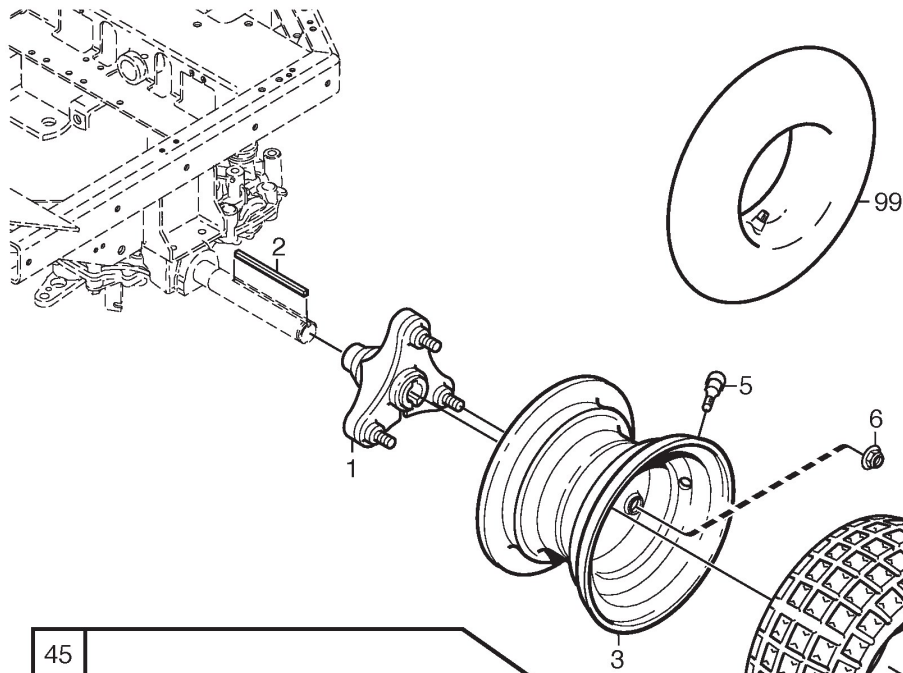

Wheels

Ref.nr.	Qty	Item number	Description	Notes	From	Up to
1	2	1134-4844-03	Wheel Hub Assy			
2	2	1134-3383-02	Key			
3	2	1134-4558-01	Rim			
4	2	9545-0116-00	Tyre	16 x 7.50 - 8		
5	2	9545-0500-00	Valve Assy.			
6	6	9731-1031-22	Nut			
9	4	1134-5797-01	Washer			
10	2	9653-0002-04	Lock Ring			
21	2	1134-4844-02	Wheel Hub Assy			
22	2	1134-2471-01	Key			
23	2	1134-4558-01	Rim			
24	2	9545-0116-00	Tyre	16 x 7.50 - 8		
25	2	9545-0500-00	Valve Assy.			
26	6	9731-1031-22	Nut			
29	2	9699-0042-02	Washer			
30	2	9653-0001-04	Lock Ring			
31	2	1134-4796-01	Hub Cap			
32	2	9947-0540-19	Screw			
45	1	13-0993-61	Rac Quick Connection 4Wd	Inkl. pos 9,10,46-51		
46	1	1134-7465-01	Attachment Kit	Inkl. pos 51-51		
47	2	1137-0077-01	Locking Pin			
48	4	1134-5686-01	Bearing			
49	2	9501-0502-00	Grease Joint			
50	2	9898-1035-16	Screw			
51	2	9739-1031-22	Nut			
99	1	9545-0203-00	Inner Tube	Reservdel/spare part