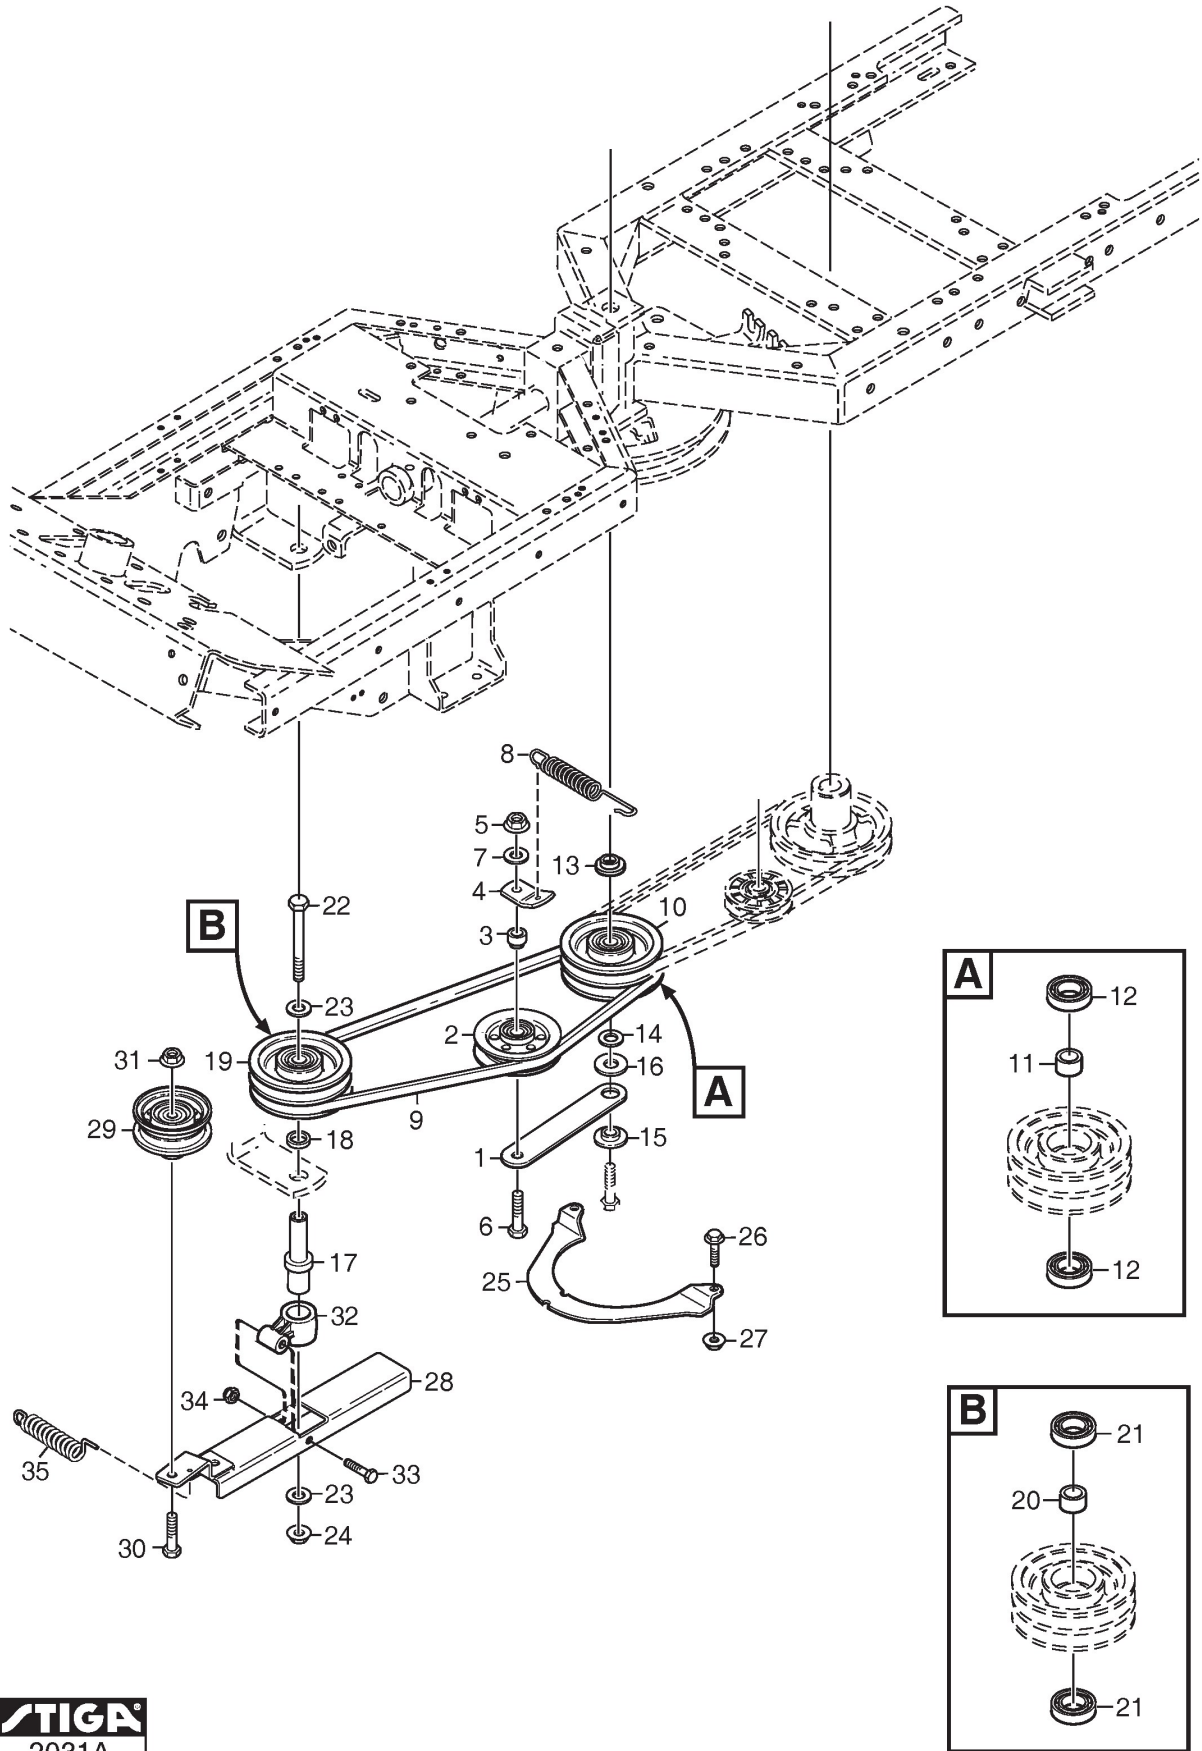

Power take-off

Ref.nr.	Qty	Item number	Description	Notes	From	Up to
1	1	1134-1730-01	Tensioning Wheel Arm			
2	1	1134-3663-01	Tension Wheel			
3	1	1134-1888-05	Spacer			
4	1	1134-1893-01	Spring			
5	1	9739-1031-22	Nut			
6	1	9997-1060-12	Screw			
7	1	9699-0035-02	Washer			
8	1	1134-5713-01	Spring			
9	1	1134-9098-01	Drive Belt	= 9585-0148-01		
10	1	1134-1769-03	Centre Belt Pulley			
11	1	1134-0051-09	Spacer			
12	2	9549-0019-00	Ball Bearing			
13	1	1134-5548-01	Spacer			
14	1	9699-0035-02	Washer			
15	1	1134-0222-00	Washer			
16	1	9699-0109-02	Washer			
17	1	1134-5663-01	Shaft			
18	1	1134-0052-00	Spacer			
19	1	1134-1769-03	Centre Belt Pulley			
20	1	1134-0051-09	Spacer			
21	2	9549-0019-00	Ball Bearing			
22	1	9997-1011-06	Screw			
23	2	9699-0030-02	Washer			
24	1	9739-1031-22	Nut			
25	1	1134-3654-01	Guard			
26	2	9959-0612-16	Screw			
27	2	9739-0631-22	Nut			
28	1	1134-5660-01	Tension Arm Assy			
29	1	1134-5823-01	Tension Roller Assy			
30	1	9997-1050-16	Screw			
31	1	9739-1031-22	Nut			
32	1	1134-6314-01	Tension Arm Attachment			
33	1	9997-0645-12	Screw			
34	1	9747-0631-02	Lock Nut			
35	1	1134-5824-01	Spring