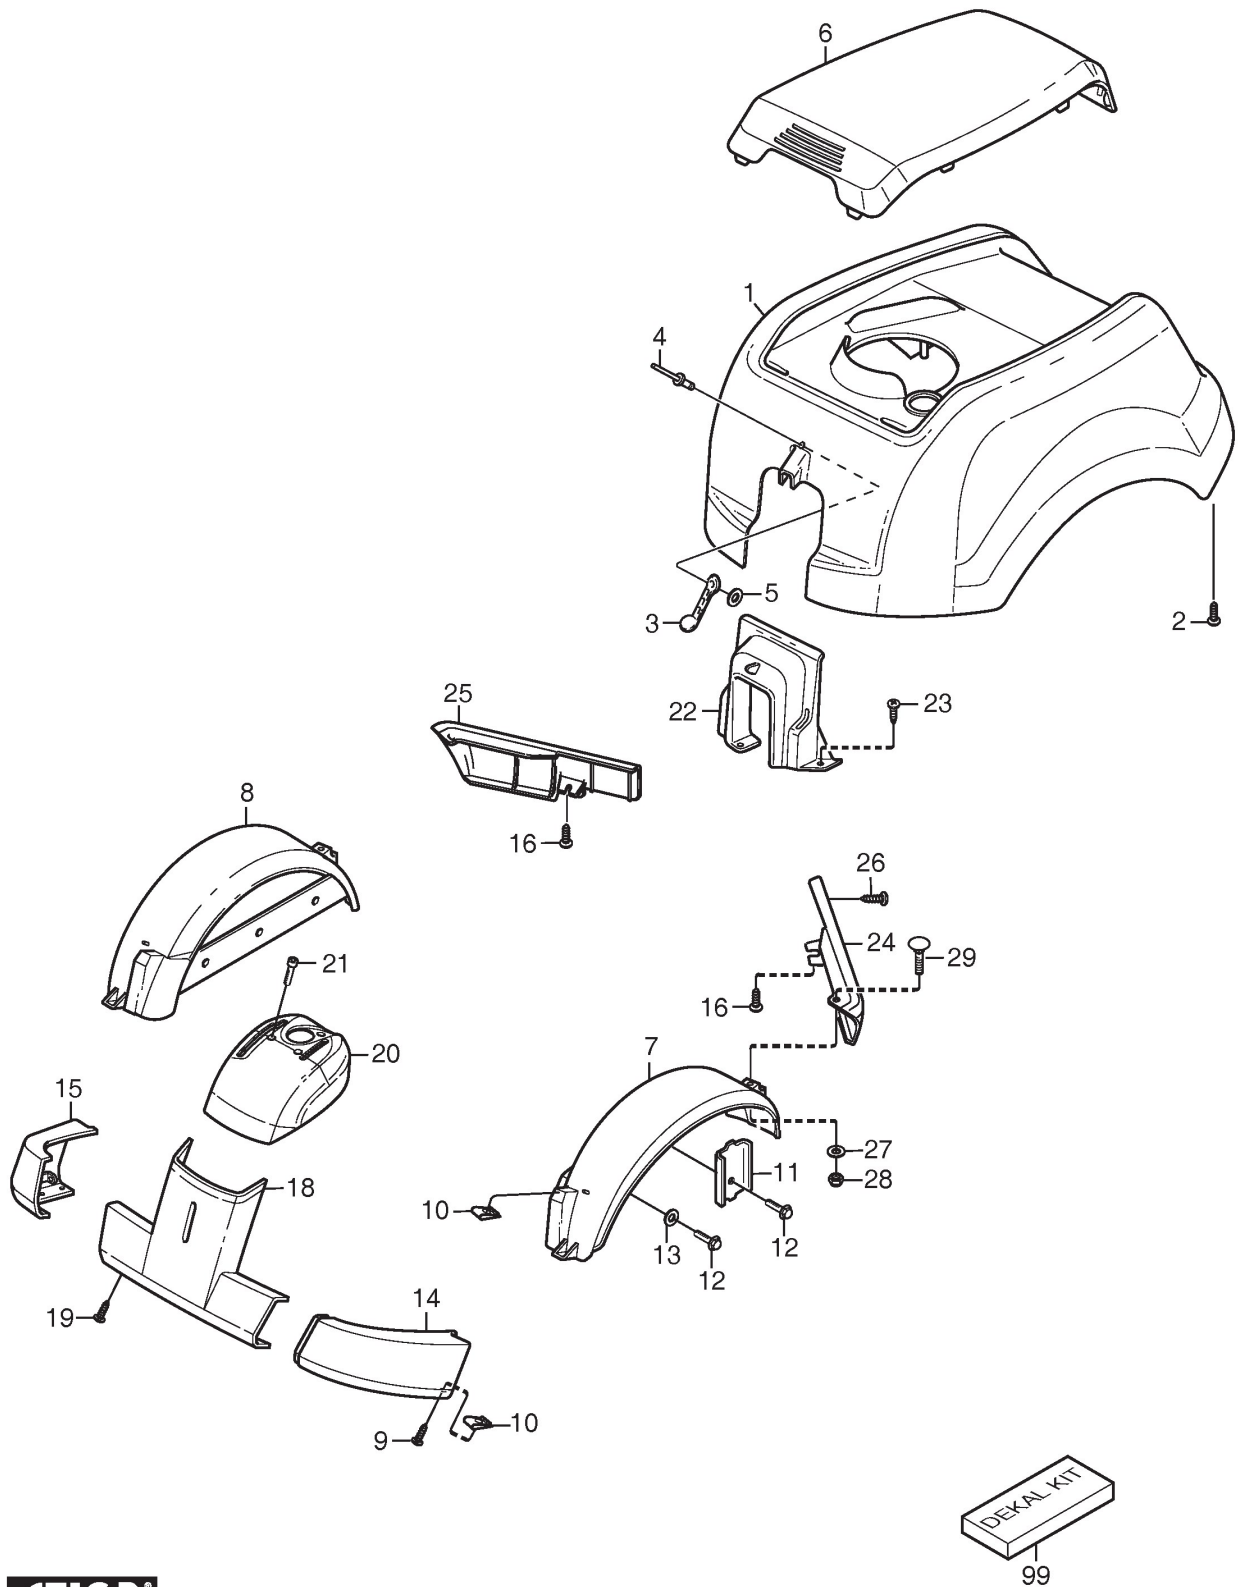

STIGA

PARK COMPACT 16 4WD (2013)

13-6104-21

Spare parts list Reservdelar Repuestos Ersatzteile Pièces détachées Reserve onderdelen Catalogo ricambi

- Use ST. S.p.A. Genuine Spare Parts specified in the parts list for repair and/or replacement.
- The contents described in the parts list may change due to improvement.
- The drawings of the spare parts are only indicative And might Not represent the part in question exactly.
- The indications "right" - "left" - "front" - "rear" refer to the position of the operator when using the machine.
- When placing orders of parts for repair And/Or replacement, make sure that the illustrated parts list Is the one applying to the machine's year of manufacture, as shown on the identification plate attached to the machine.

Assembly Parts

Ref.nr.	Qty	Item number	Description	Notes	From	Up to
2	1	1134-6113-01	Screw			
4	2	9595-0262-00	Locating Pin			
5	1	9699-0103-02	Washer	0.5 mm		
5	1	9699-0114-02	Washer	1.0 mm		
6	2	1134-4185-01	Flange Washer			
7	2	9959-0820-16	Screw			
8	2	1134-4481-01	Wing Nut			
9	4	9699-0056-02	Washer			
10	2	1134-4734-01	Ignition Key			
12	2	9997-0820-16	Screw			
13	1	1134-5512-01	Towing Plate			
14	2	9959-0820-16	Screw			
15	2	9739-0831-22	Nut			
18	2	9898-1035-16	Screw			
19	2	9739-1031-22	Nut			
31	1	8211-0001-00	Users Manual	From 01-September-2010 To 31-August-2011		
31	1	8211-0001-91	Owner's Manual	13-6103-21;From 01-September-2009 To 31-August-2010		
31	1	8211-0022-90	Owner's Manual	13-6109-21;From 01-September-2009 To 31-August-2010		
31	1	8211-0601-90	Assy Instructions	From 01-September-2009 To 31-August-2010		
31	1	8211-0701-91	Safety Regulations			
31	1	8211-0901-90	Service Book			
31	1	8211-0960-90	Warranty Card			