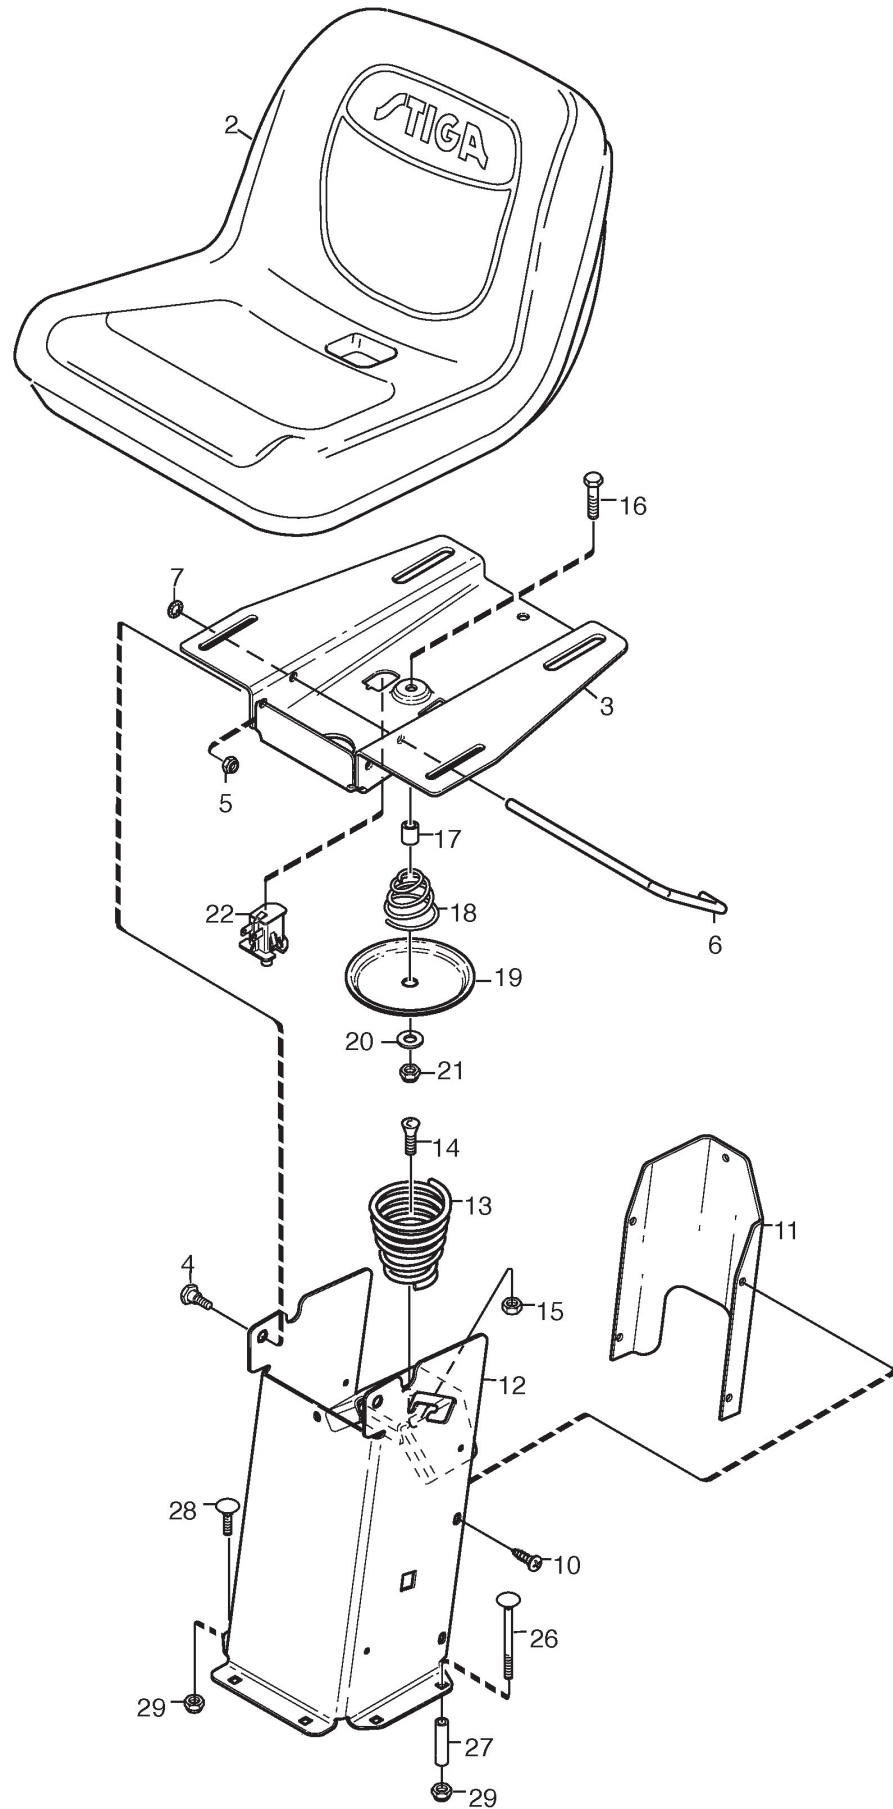

Seat

Ref.nr.	Qty	Item number	Description	Notes	From	Up to
2	1	1134-6444-01	Seat			
3	1	1134-5301-01	Upper Seat Bracket			
4	2	1134-0240-00	Screw			
5	2	9747-0831-02	Lock Nut			
6	1	1134-5454-01	Catch			
7	1	9675-0012-02	Locking washer			
10	4	9893-0616-16	Screw			
11	1	1134-5300-01	Rear Plate, Yellow			
12	1	1134-5296-04	Seat Bracket (Yellow)			
13	1	1134-4256-01	Spring			
14	1	9924-1235-19	Screw			
15	1	9747-1231-02	Nut			
16	1	9997-0840-16	Screw			
17	1	1134-1565-06	Spacer			
18	1	1134-5302-01	Spring			
19	1	1134-5299-01	Push Plate			
20	1	9699-0090-02	Washer			
21	1	9747-0831-02	Lock Nut			
22	1	1134-3156-02	Switch			
26	2	9897-0880-12	Screw	L = 80 mm		
27	2	1134-1565-08	Spacer			
28	4	9897-0820-16	Screw	L = 20 mm		
29	6	9747-0831-02	Lock Nut