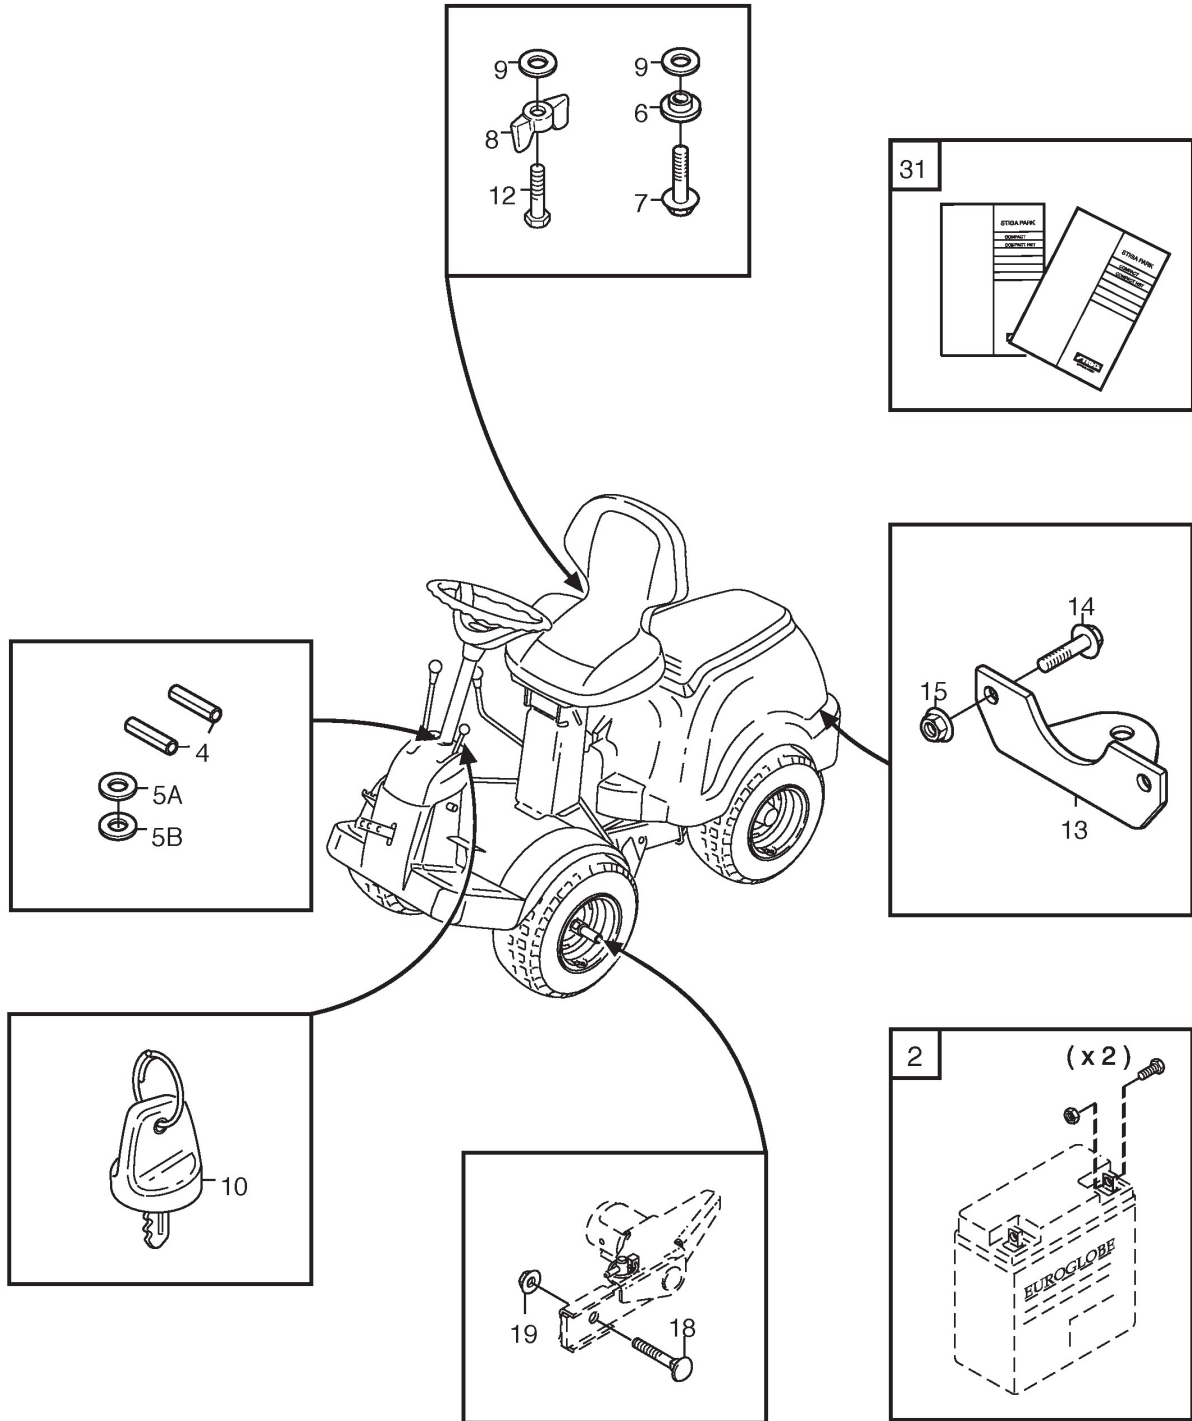

STIGA

PARK COMPACT 16 4WD (2013)

13-6104-21

Spare parts list Reservdelar Repuestos Ersatzteile Pièces détachées Reserve onderdelen Catalogo ricambi

- Use ST. S.p.A. Genuine Spare Parts specified in the parts list for repair and/or replacement.
- The contents described in the parts list may change due to improvement.
- The drawings of the spare parts are only indicative And might Not represent the part in question exactly.
- The indications "right" - "left" - "front" - "rear" refer to the position of the operator when using the machine.
- When placing orders of parts for repair And/Or replacement, make sure that the illustrated parts list Is the one applying to the machine's year of manufacture, as shown on the identification plate attached to the machine.

Assembly Parts

Ref.nr.	Qty	Item number	Description	Notes	From	Up to
2	1	1134-6113-01	Screw			
4	2	9595-0262-00	Locating Pin			
5	1	9699-0103-02	Washer	0.5 mm		
5	1	9699-0114-02	Washer	1.0 mm		
6	2	1134-4185-01	Flange Washer			
7	2	9959-0820-16	Screw			
8	2	1134-4481-01	Wing Nut			
9	4	9699-0056-02	Washer			
10	2	1134-4734-01	Ignition Key			
12	2	9997-0820-16	Screw			
13	1	1134-5512-01	Towing Plate			
14	2	9959-0820-16	Screw			
15	2	9739-0831-22	Nut			
18	2	9898-1035-16	Screw			
19	2	9739-1031-22	Nut			
31	1	8211-0001-00	Users Manual	From 01-September-2010 To 31-August-2011		
31	1	8211-0001-91	Owner's Manual	13-6103-21;From 01-September-2009 To 31-August-2010		
31	1	8211-0022-90	Owner's Manual	13-6109-21;From 01-September-2009 To 31-August-2010		
31	1	8211-0601-90	Assy Instructions	From 01-September-2009 To 31-August-2010		
31	1	8211-0701-91	Safety Regulations			
31	1	8211-0901-90	Service Book			
31	1	8211-0960-90	Warranty Card			