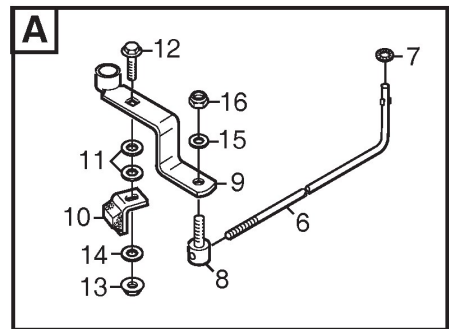

Power take-off

Ref.nr.	Qty	Item number	Description	Notes	From	Up to
1	1	1134-2018-02	Tension Arm			
2	1	1134-9027-01	Tension Roller (Black)			
2	1	1134-9027-02	Tension Roller (Grey)			
3	1	1134-9071-01	Belt	= 9585-0129-01		
4	1	9997-1030-16	Screw			
5	1	9799-1031-02	Nut			
6	1	1134-4162-01	Brake Rod			
7	1	9675-0008-02	Starlock			
8	1	1134-4170-01	Nippel			
9	1	1134-4111-01	Brake Arm			
10	1	1134-4164-03	Brake Pad			
11	2	9699-0035-02	Washer			
12	1	9897-0825-16	Screw			
13	1	9747-0831-02	Lock Nut			
14	1	9699-0090-02	Washer			
15	1	9699-0025-02	Washer			
16	1	9747-0631-02	Lock Nut			
17	1	4231-0013-00	Spring			
18	1	1134-4231-01	Brake Spring			
19	1	1134-1565-10	Spacer			
20	1	9997-0860-16	Screw			
20	1	9997-0865-12	Screw			
21	1	9699-0056-02	Washer			
22	1	9739-0831-22	Nut			
23	1	1134-4163-01	Shoulder Bolt			
24	1	9699-0035-02	Washer			
25	1	9739-1031-22	Nut			
26	1	1134-3958-01	Belt Guide			
27	2	9893-0616-16	Screw			
28	1	1134-0041-03	Bushing			
29	1	9997-1070-12	Screw			
30	1	9739-1031-22	Nut