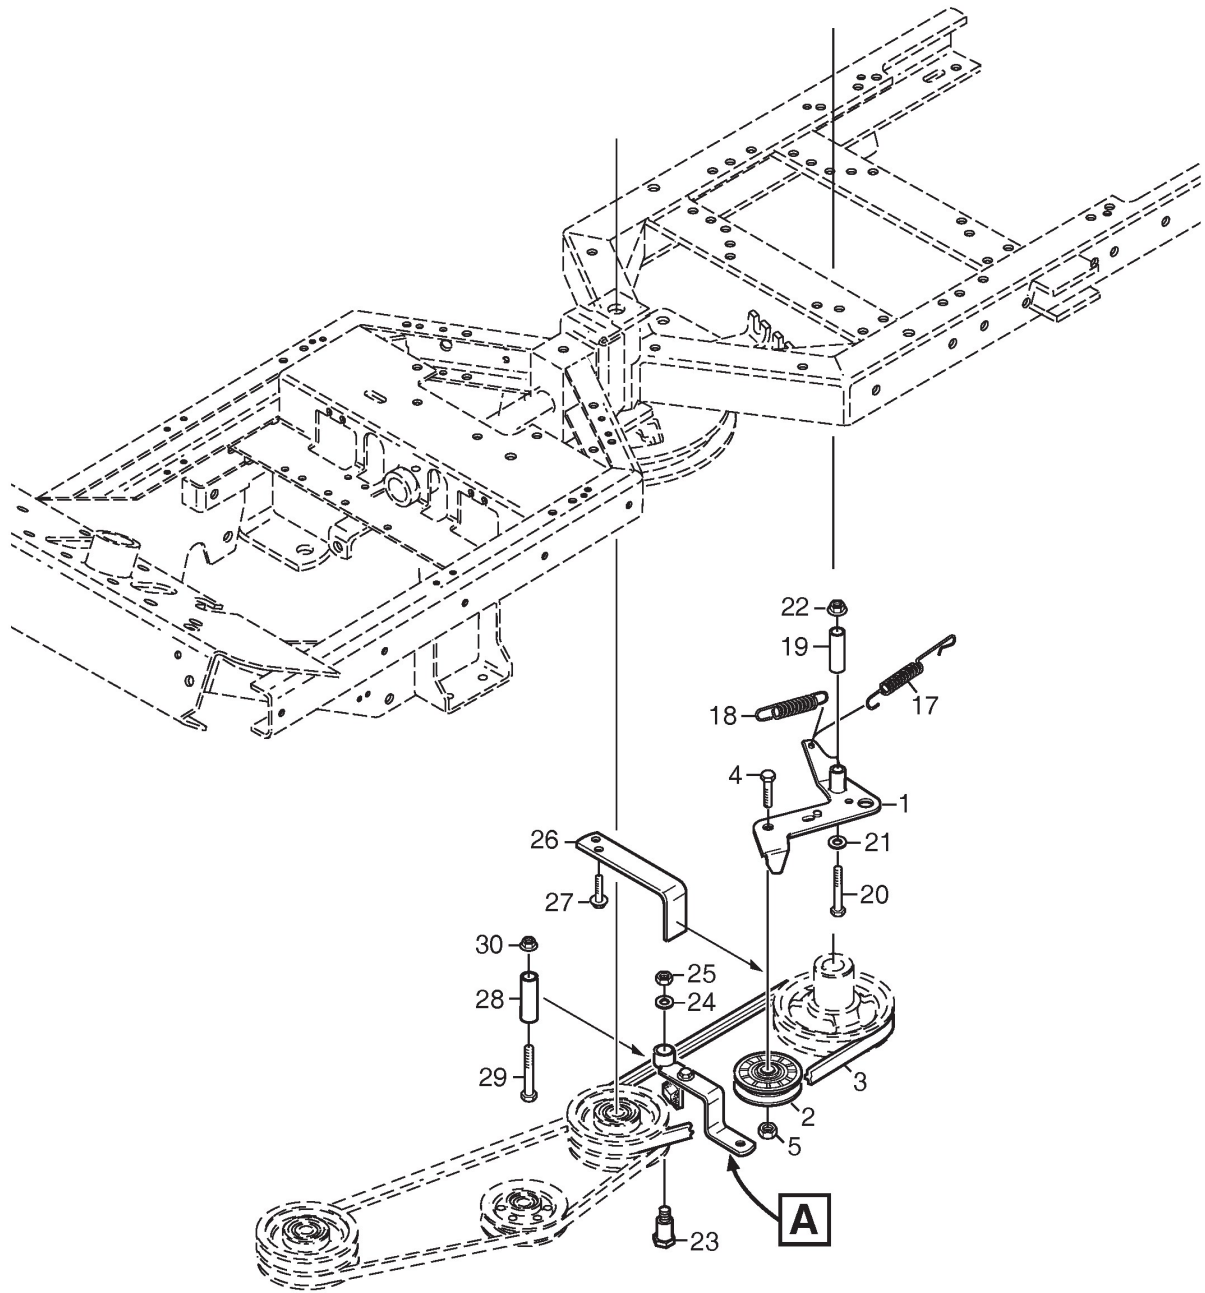

Power take-off

Ref.nr.	Qty	Item number	Description	Notes	From	Up to
1	1	1134-2018-02	Tension Arm			
2	1	1134-9027-01	Tension Roller (Black)			
2	1	1134-9027-02	Tension Roller (Grey)			
3	1	1134-9071-01	Belt	= 9585-0129-01		
4	1	9997-1030-16	Screw			
5	1	9799-1031-02	Nut			
6	1	1134-4162-01	Brake Rod			
7	1	9675-0008-02	Starlock			
8	1	1134-4170-01	Nippel			
9	1	1134-4111-01	Brake Arm			
10	1	1134-4164-03	Brake Pad			
11	2	9699-0035-02	Washer			
12	1	9897-0825-16	Screw			
13	1	9747-0831-02	Lock Nut			
14	1	9699-0090-02	Washer			
15	1	9699-0025-02	Washer			
16	1	9747-0631-02	Lock Nut			
17	1	4231-0013-00	Spring			
18	1	1134-4231-01	Brake Spring			
19	1	1134-1565-10	Spacer			
20	1	9997-0860-16	Screw			
20	1	9997-0865-12	Screw			
21	1	9699-0056-02	Washer			
22	1	9739-0831-22	Nut			
23	1	1134-4163-01	Shoulder Bolt			
24	1	9699-0035-02	Washer			
25	1	9739-1031-22	Nut			
26	1	1134-3958-01	Belt Guide			
27	2	9893-0616-16	Screw			
28	1	1134-0041-03	Bushing			
29	1	9997-1070-12	Screw			
30	1	9739-1031-22	Nut