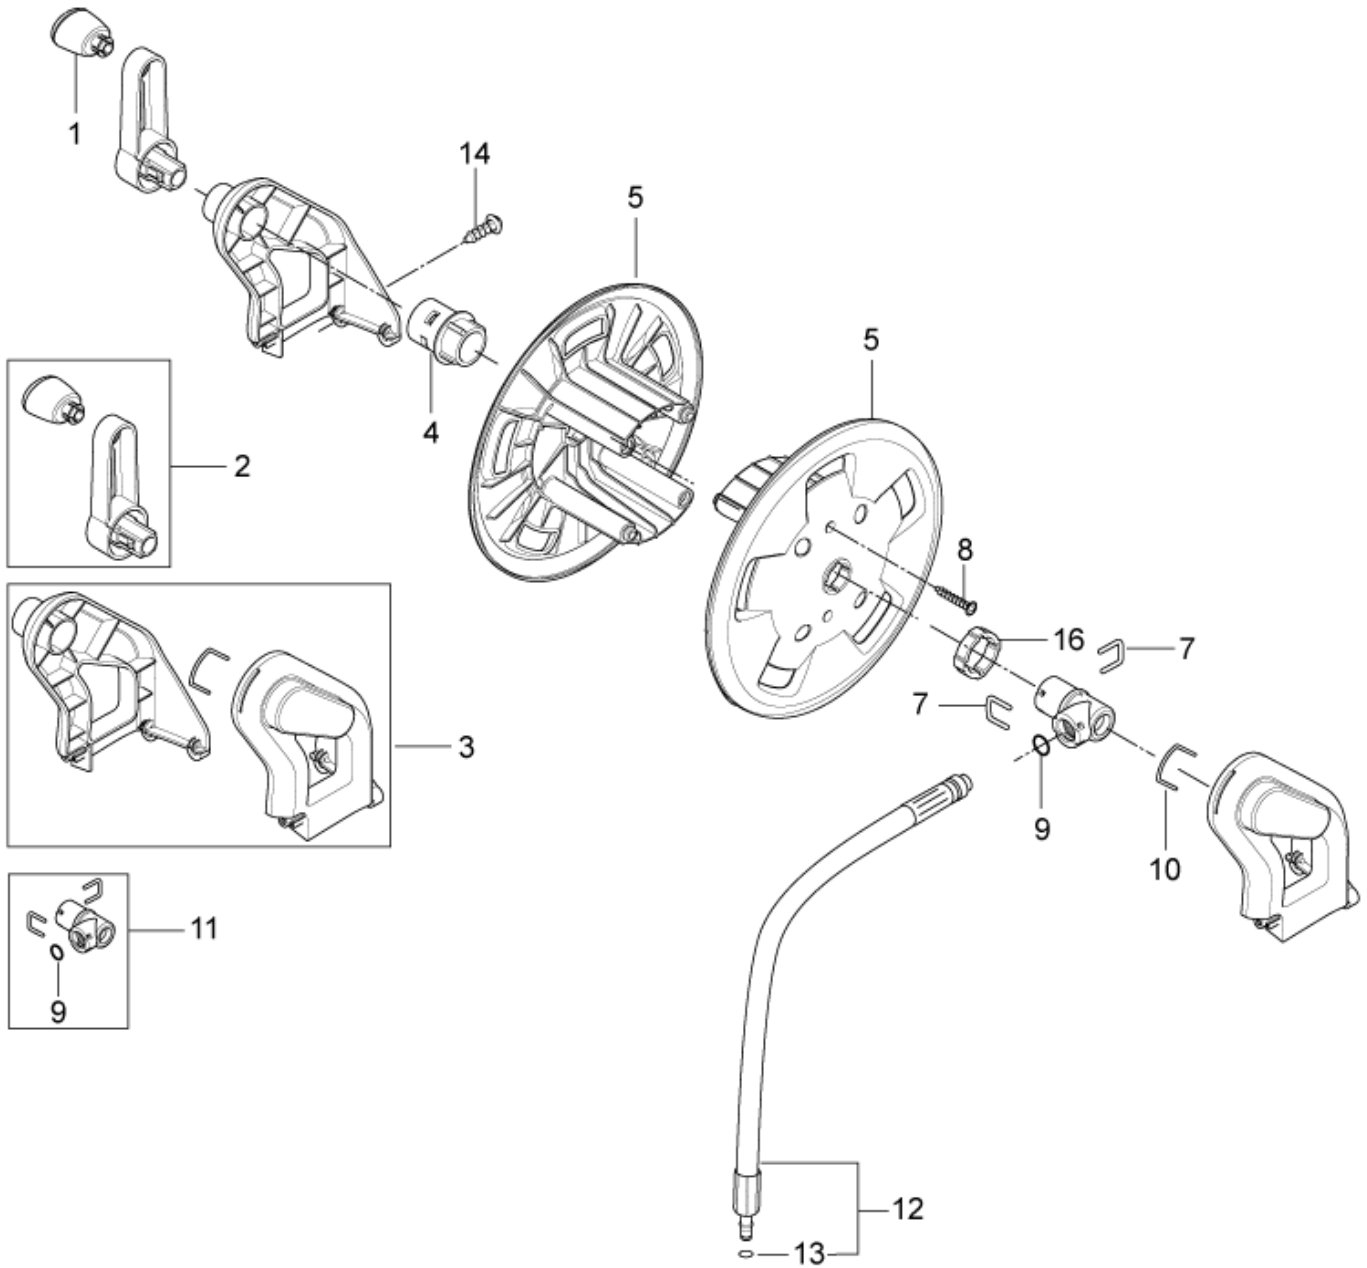

Hose reel

P160.2

12-05-2011

Part List ID
P15204

7

Hose reel

P160.2

12-05-2011

Part List ID
P15204

8

Pos	Part no.	Qty	Description	EAN
1	128500162	1	KNOB FOR HOSE REEL HANDLE SP	5703887111
2	128500163	1	HOSE REEL HANDLE SP	5703887111
3	128500164	1	HOSE REEL SUPPORT SP	5703887111
4	128500165	1	AXLE FOR HOSE REEL SP	5703887111
5	6528570	2	HOSE REEL	5701715379
7	6526487	2	LOCK BRACKET SS	5701715239
8	1814722	2	SCREW K50X35 WN1451 TORX	5701715363
9	3002144	1	O-RING 14.3X2.4 NITRIL 70 SH	5701715038
10	127440229	1	LOCK BRACKET	5703887104
11	127440011	1	ADAPTOR SYSTEM ALTO	5703887103
12	128500166	1	CONNECTION HOSE SP	5703887111
13	3004108	1	O-RING 5.28X1.78 NITRIL 90 SH	5701715038
14	101814782	2	SCREW K50X18 WN 1451 TORX 20	4005337170
16	128500167	1	WASHER FOR HOSE REEL SP	5703887111