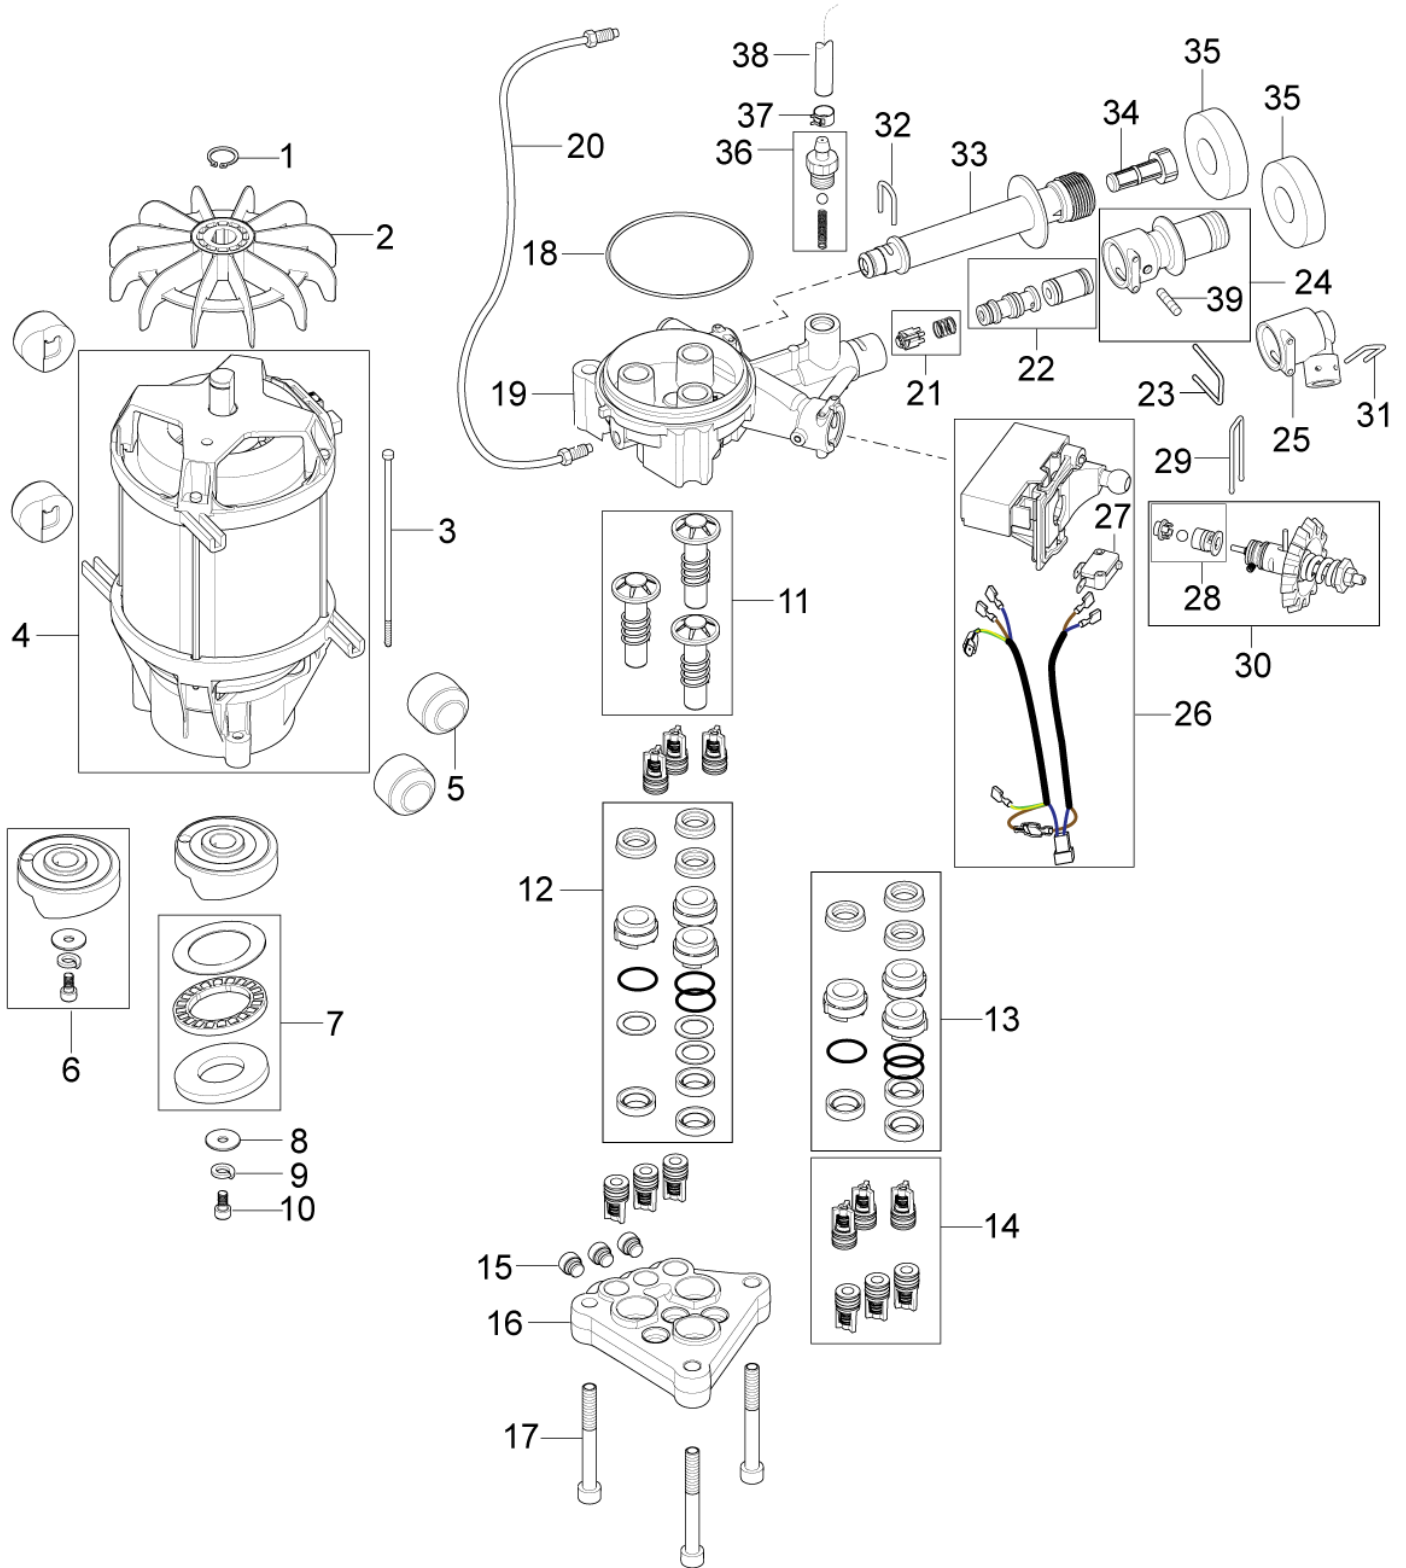

Motor pump unit

P160.2

12-05-2011

Part List ID
P16206

9

Motor pump unit

P160.2

12-05-2011

Part List ID

P16206

10

Pos	Part no.	Qty	Description	EAN
1	127500051	1	LOCK RING	5703887104
2	127500040	1	NEW FAN	5703887104
3	7180924	4	STUD 145 MM	5701715278
4	128500169	1	MOTOR 3.3KW SP	5703887111
5	6524050	4	RACK FOR MOTOR	5701715261
6	128500172	1	WOBBLE DISC 10 DEGREE SP	EU 5703887111
7	1119705	1	BEARING REPAIR KIT	5701715116
8	127130066	1	WASHER D22XD6.4X1.5	5703887102
9	127500050	1	SPRING WASHER	5703887104
10	3913	1	SCREW M6X12	4005337039
11	6526016	1	PISTON KIT	stainless 5701715125
11	6528577	1	PISTON.CERAMIC REP.KIT	ceramic 5701715379
12	128500178	1	REP SEALING SYS CERAMIC SP	5703887111
13	128500179	1	REP SEALING SYS STAINLESS SP	5703887111
14	6526026	1	VALVE SYSTEM REPARE KIT	5701715124
15	6528586	3	PLUG WITH O-RING	5701715342
16	127440028	1	CYLINDERHEAD	ceramic pistons 5703887106
16	6528616	1	REP-KIT CYLINDER HEAD PLUS 0.3	steel pistons 5701715396
17	1814597	3	SCREW M8X70 DIN 912-8.8	5701715124
18	3003654	1	O-RING 80X2 NITRIL 70 SHORE	5701715038
19	128500182	1	CYLINDER BLOCK CPL SP	5703887112
20	128500181	1	PRESSURE METER TUBE CPL SP	5703887111
21	128500183	1	NON RETURN VALVE SP	5703887112
22	128500184	1	INJECTOR 1.64MM SP	5703887112
23	127500021	1	LOCK BRACKET	5703887104
24	128500186	1	DYNAMIC OUTLET STANDARD SP	5703887112
25	128500187	1	DYNAMIC OUTLET XTRA SP	5703887112
26	128500188	1	MICRO SWITCH BOX SYSTEM SP	5703887112
27	128500196	1	MICROSWITCH SP	5703887112
28	128500190	1	EASY START SP	5703887112
29	128500191	1	LOCK BRACKET SP	5703887112
30	128500192	1	VALVE PISTON COMPLETE SP	5703887112
31	6525619	1	LOCK BRACKET. SMALL	5701715342
32	128500200	1	LOCK BRACKET SP	5703887112
33	128500194	1	WATER INLET SP	5703887112
34	128500195	1	INLET FILTER MESH SP	5703887112
35	126486792	2	FOAM SEAL FOR OUTLET INLET	5701715398
36	6528615	1	HOSE TAIL	5701715396
37	1814679	1	HOSE CLIP R12	5701715338
38	5206054	1	HOSE EXT 12X3.0 BLUE	4005337171
39	128500242	1	M5 SCREW DIN916 SP