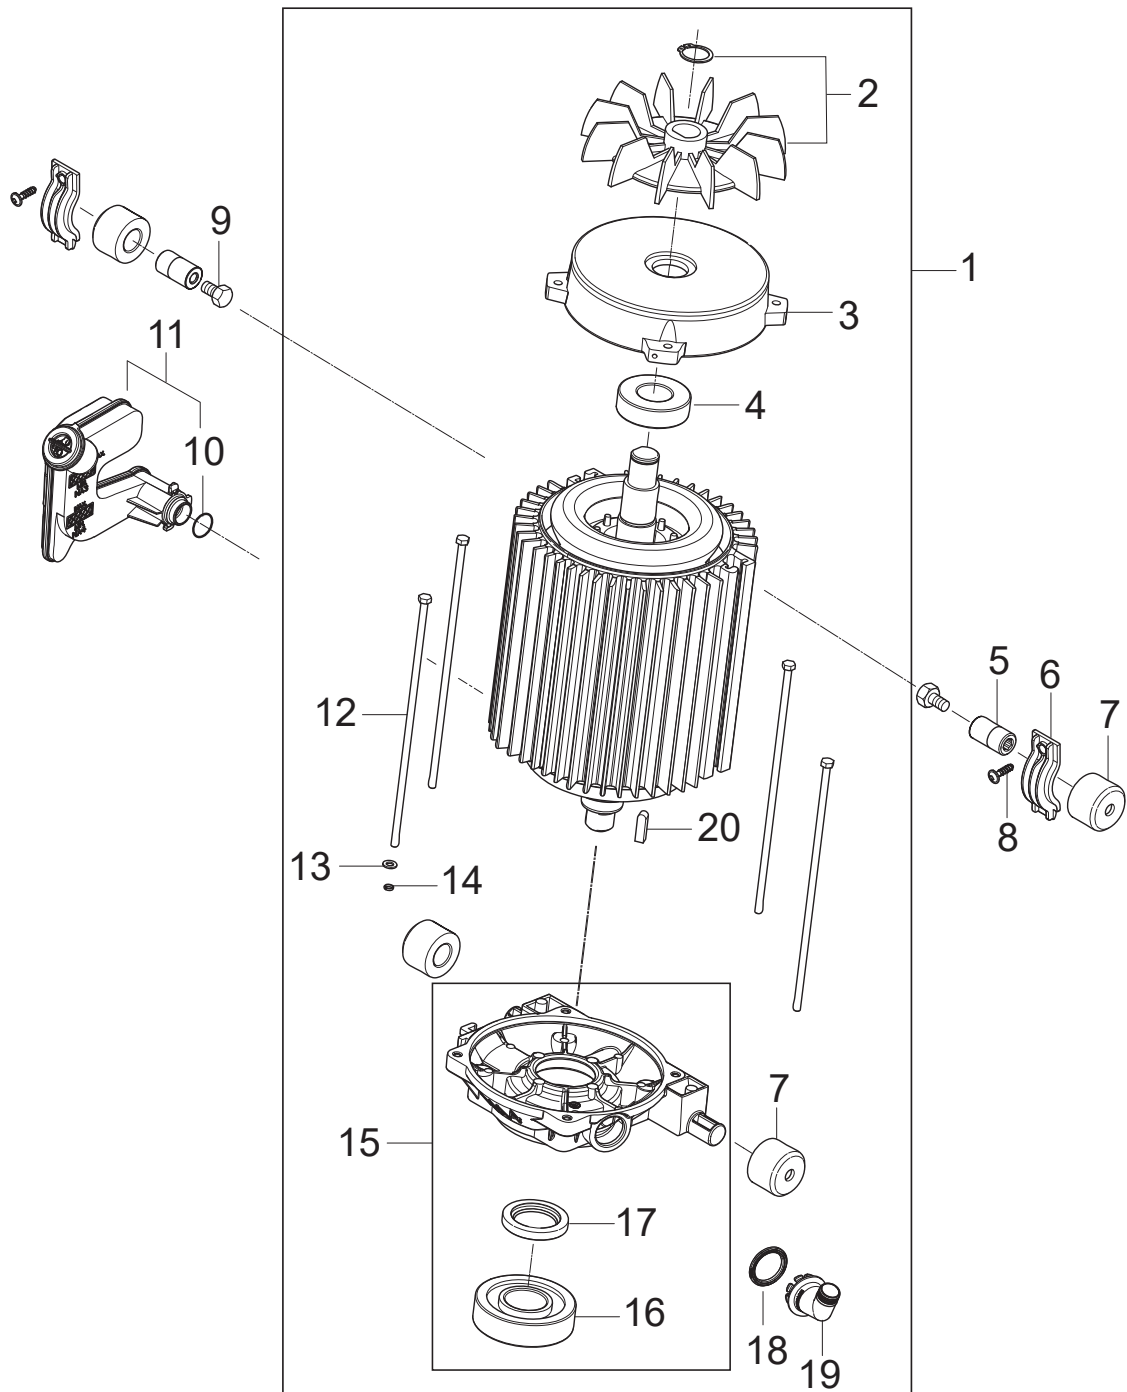

Pos.	Артикул	кол-во	Описание	Notes
0	31001082	1	OIL ROTRA MP 80W-90 1L	[1]
1	31001006	1	MOTOR NA4 - 2.2KW/230V/50HZ/1PH	[2]
1	31001007	1	MOTOR NA4 - 2.2KW/220V/60HZ/1PH	[3]
1	31001008	1	MOTOR NA4 - 3.2KW/230/400V/50HZ/3PH	[4]
1	31001009	1	MOTOR NA4 - 3.5KW/200V/50HZ/3PH	[5]
1	31001010	1	MOTOR NA4 - 2.8KW/230/400V/50HZ/3PH	[6]
2	107145038	1	FAN INCL. SEAL V-RING	
3	107145037	1	N-BEARING COVER	
4	301003080	1	Подшипник	
5	107142544	2	NUT M8 X D17 X L31 INT. HEX 8	
6	301002296	2	BRACKET FOR MPU SUSPENSION 25X66	
7	107142545	4	SUSPENSION D35 X D17 X L25	
8	107141838	2	SCREW K50X18 WN1451 BLACK TORX20	
9	2753	2	HEX. SCREW M8X20 ISO 4017 ZN	
10	107142589	1	SEAL ID 16.7XOD 21.2XW 5 NBR 70 SHORE A	
11	107142546	1	OIL CONTAINER MC 3-4	[7]
12	31000916	4	STAY BOLT M5X210	
12	31000917	4	STAY BOLT M5X230	[8]
13	31000918	4	WASHER D5.5XD10	
14	31000919	4	LOCK RING D5.1XD7.7	
15	31000920	1	D-BEARING COVER P4	
16	31001028	1	BEARING 7306	
17	301003078	1	Сальник OIL SEAL	
18	31000921	1	SEAL ID 23.4XOD 31 D 2/3.5	
19	31000922	1	CABLE GLAND 23.5 SNAPON 110 DEG	
20	101814798	1	KEY 6 X 6 X 20 MM FOR POSEIDON 4	

Part Notes:

1. [1] - TSB-PPW-2016-016 MC 3C MC 4M MH 3M Pump oil no stock
   0,39L - OIL TYPES_QUANTITY for HPW_APRIL 2017
2. [2] - MC 4M-160/620 230/1/50/16 XT - MC 4M-140/620 230/1/50/13 EU - MC 4M-140/620 230/1/50/13 UK - MC 4M-160/620 230/1/50/16
   EU - MC 4M-100/770 230/1/50/13 UK
3. [3] - MC 4M-150/620 220/1/60/15 (XT)
4. [4] - MC 4M-180/740 400/3/50 - MC 4M-180/740 XT 400/3/50 - MC 4M-180/740 230-400/3/50 XT NO - MC 4M-180/740 220-440/3/60
5. [5] - MC 4M-160/720 200/3/50 JP
   MC 4M-160/720 200/3/60 JP
6. [6] - MC 4M-160/720 400/3/50
7. [7] - TSB-PPW-2015-007 MC 3C MC 4M, Oil Container leaking oil at O-ring seal
   DE TSB-PPW-2015-007 MC 3C und MC 4M, Öl Behälter Leckage bei dem O-Ring
8. [8] - Only for MC 4M-180/740