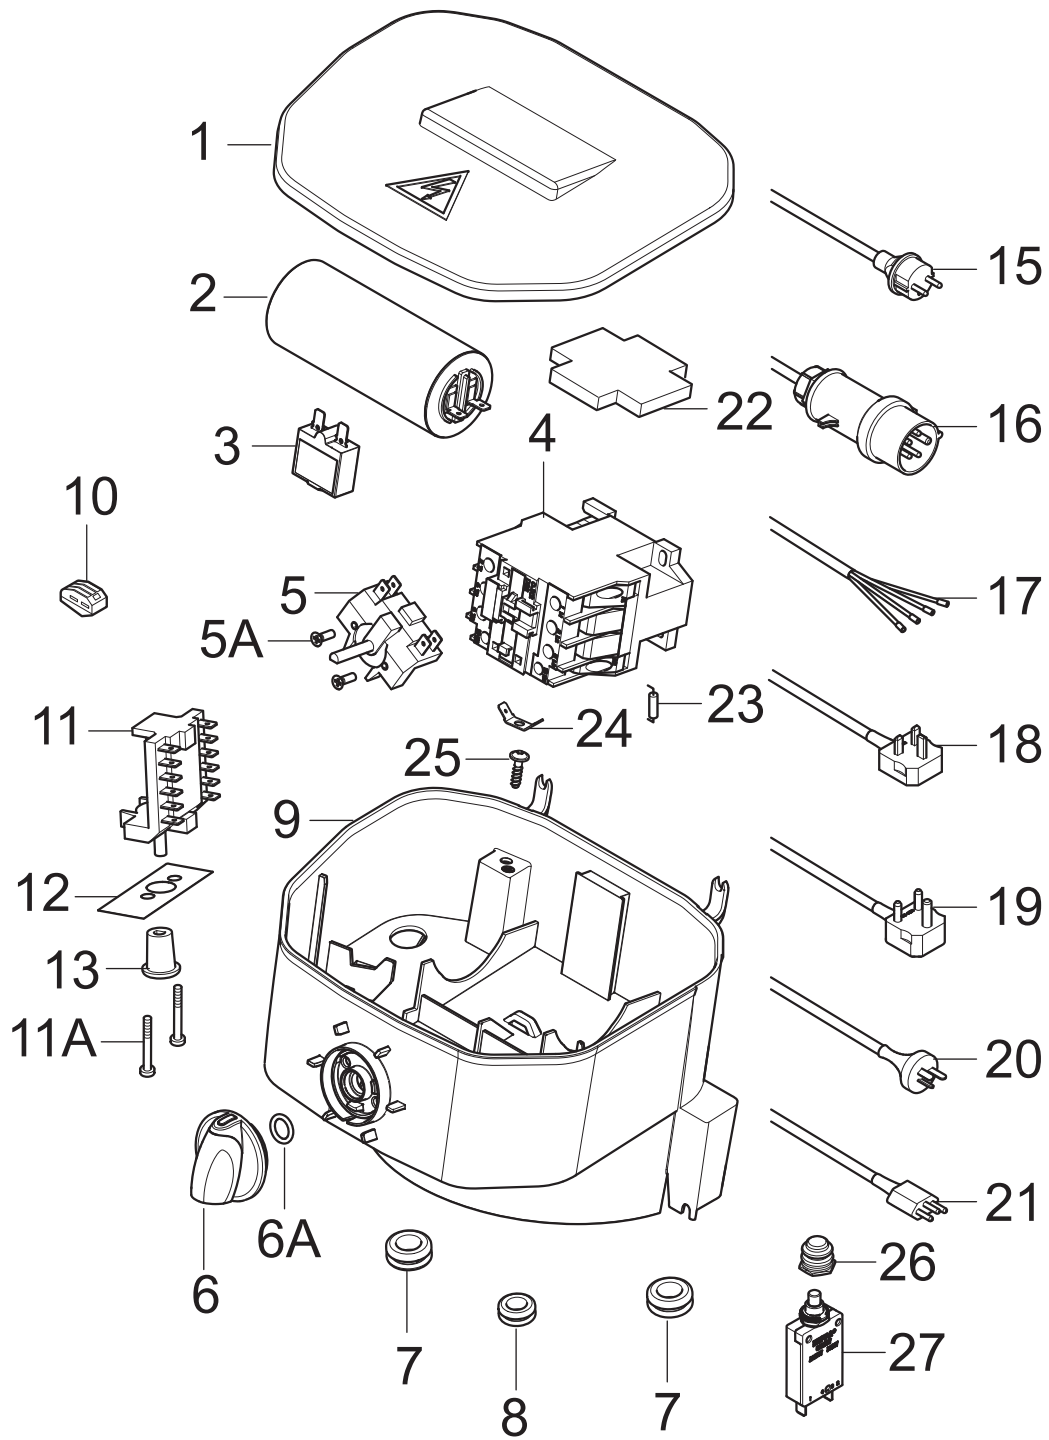

Pos.	Артикул	кол-во	Описание	Notes
1	107142547	1	E-BOX LID MC 3-4	
2	301002320	1	CAPACITOR 70MF /450V P0 FSH6.3	
3	301002322	1	Предохранитель	
3	107142548	1	FUSE 16 AMPS TYPE 2-5700-IG2-P10-DD-16A	[1]
4	103822300	1	Контактор	
4	63905	1	Эл.магнитное реле 100-C16KF10 23	[2]
5	301001058	1	Выключатель концевой	
5A	18274	2	Винт	
6	909100204	1	Рукоятка	
6A	9868	1	Уплотнительное кольцо 10X2,5	
7	301002284	2	GROMMET	
8	3803772	1	CABLE GROMMET TET 7-10C	
9	107142550	1	E-BOX BOTTOM MC 3-4	
10	301001229	1	SNAP-ON CLIP 3X4QMM 400V 24A GREY	
11	64579	1	Эл.выключатель 16A	
11A	3389	2	CYLINDER SCREW M4X20 ISO 1207 ZN	
12	107142551	1	LABEL 230-400V CHANGE-OVER 74X28	
13	64580	1	ROTARY KNOB	[3]
15	107142552	1	POWER CORD - H07RN-F 3G1.5X6M. CEE 7 1 P	[4]
16	107142553	1	POWER CORD - H07RN-F 4G1.5X6M. CEE 5 3 P	[5]
17	107142554	1	POWER CORD - H07RN-F 4G1.5X6M. Y/D 3PH	[6]
18	107142555	1	POWER CORD H07RN-F 3G1.5X6M BS1363 1PH	[7]
19	107142556	1	POWER CORD H07RN-F 3G1.5X6M SABS 164 1	[8]
20	107142557	1	POWER CORD H07RN-F 3G1.5X6M AS 3112 1P	[9]
21	107142558	1	POWER CORD H07RN-F 3G1.5X6M NBR 14136	[10]
22	64773	1	AUXILIARY CONTACT 100-SBL11	
23	301000074	1	RESISTOR 470 OHM 3W	
24	107142559	1	FASTON TAB TERMINAL DOUBLE STUD 45°	
25	107141838	1	SCREW K50X18 WN1451 BLACK TORX20	
26	107142564	1	FUSE CAP ETA TYPE X 200 801 08 (UNITOR)	[11]
27	107142548	1	FUSE 16 AMPS TYPE 2-5700-IG2-P10-DD-16A	[11]

Part Notes:

1. [1] - UNITOR HPC 3C - 150/660
2. [2] - 220/440/3/60 EXPT, 230/400/3/50 NO
3. [3] - TSB-PPW-2016-007 Rotary knob for Voltage selector switch 230V-400V must be sealed with lacquer
   DE TSB-PPW-2016-007 Drehknopf des Spannungsauswahlschalters 230V-400V muss mit Lack versiegelt werden
4. [4] - MC 4M-140/620 EU, MC 3C-140/660 EU
5. [5] - MC 3C-160/770 , MC 4M-180/740, MC 4M-160/720
6. [6] - MC 3C-170/820, MC 4M-180/740, MC 4M-160/720
7. [7] - MC 4M-100/770, MC 4M-140/620, MC 3C-150/570, MC 3C-140/570
8. [8] - MC 4M-160/620 (ZA)
9. [9] - MC 4M-160/620 (AU)
10. [10] - 220/1/60 (BR)
11. [11] - UNITOR