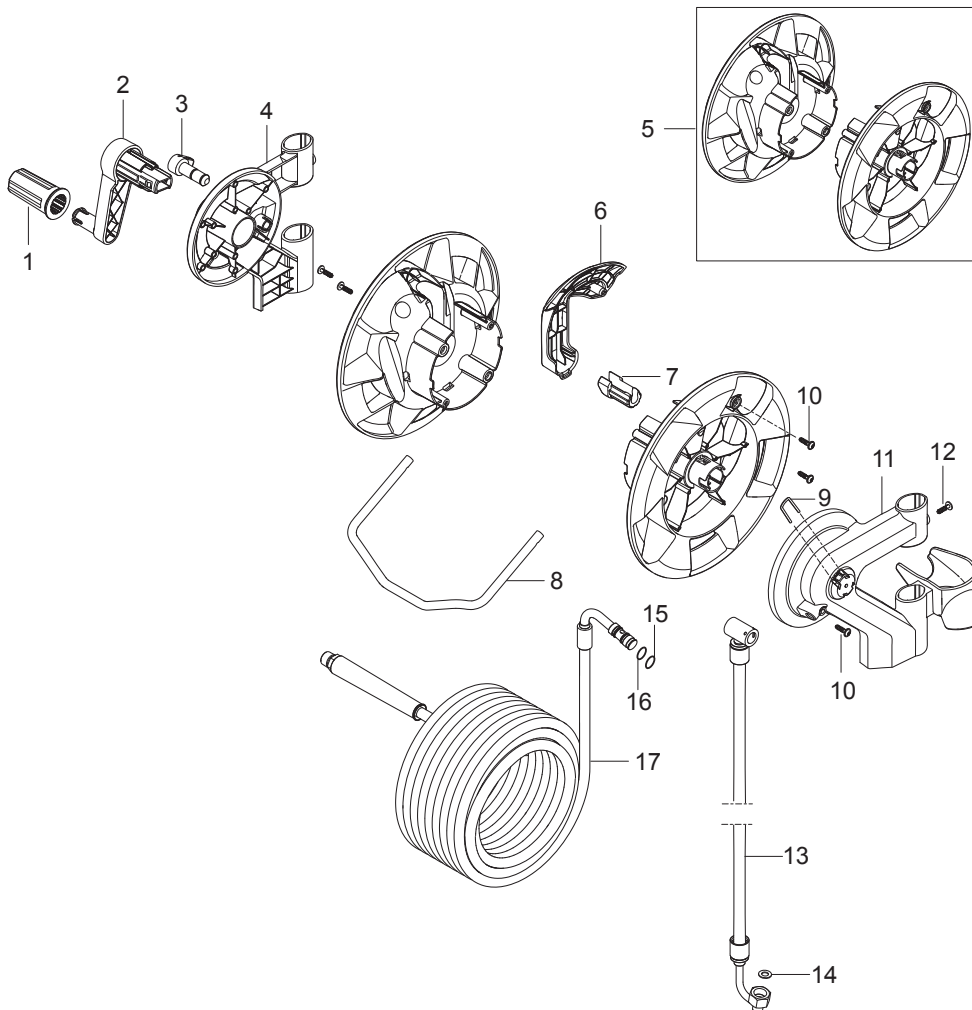

# TABLE OF CONTENTS

---

Overview .....	1
Electric box .....	3
107145803 - Hose reel MC3, MC4 .....	5
Motor MC4 .....	7
Pump wihtout easy start and without injector .....	9
Recommended spare part .....	11
Default accessories .....	13

Pos.	Артикул	кол-во	Описание	Notes
			MI - 106409224 Hose guide MC 3C MC 4M	[1]
			MI - 106409225 Hose reel MC 3C MC 4M	[2]
0	107145803	1	Катушка для шланга для MC 3-4	
1	107142530	1	ROTATING HANDLE F. HOSE REEL	
2	107142532	1	HANDLE FOR HOSE REEL MC 3-4	
3	107142533	1	STOPPER PIN CPL. F. HOSE REEL MC 3-4	
4	107142535	1	ADAPTOR FOR HOSE REEL RIGHT MC 3-4	
5	107142536	1	HOSE REEL MC 3-4	
6	107142537	1	HOSE COVER MC 3-4	
7	107142538	1	FITTING GUIDE F. HOSE REEL MC 3-4	
8	107142539	1	HOSE GUIDE MC 3-4	
9	128500592	1	LOCK KIT	
10	107141838	5	SCREW K50X18 WN1451 BLACK TORX20	
11	107142540	1	ADAPTOR FOR HOSE REEL LEFT MC 3-4	
12	909100425	2	SCREW M6X12 CE T30 DIN 7500 ST/ZN	
13	107142541	1	CONNECTION HOSE DN8 F. HOSE REEL MC 3-4	
14	65466	1	Кольцо	
15	3004321	2	Кольцо	
16	G200117	1	BACK-UP RING ?10.7X?14X1 PTFE 2 PCS	[3]
17	107142542	1	Шланг высокого давления DN6X15M для MC 3-4 (с катушкой)	

## Part Notes:

- [1] - TSB-PPW-2016-016 MC 3C MC 4M MH 3M Pump oil no stock  
0,39L - OIL TYPES\_QUANTITY for HPW\_APRIL 2017
- [2] - MC 4M-160/620 230/1/50/16 XT - MC 4M-140/620 230/1/50/13 EU - MC 4M-140/620 230/1/50/13 UK - MC 4M-160/620 230/1/50/16  
EU - MC 4M-100/770 230/1/50/13 UK
- [3] - MC 4M-150/620 220/1/60/15 (XT)
- [4] - MC 4M-180/740 400/3/50 - MC 4M-180/740 XT 400/3/50 - MC 4M-180/740 230-400/3/50 XT NO - MC 4M-180/740 220-440/3/60
- [5] - MC 4M-160/720 200/3/50 JP  
MC 4M-160/720 200/3/60 JP
- [6] - MC 4M-160/720 400/3/50
- [7] - TSB-PPW-2015-007 MC 3C MC 4M, Oil Container leaking oil at O-ring seal  
DE TSB-PPW-2015-007 MC 3C und MC 4M, Öl Behälter Leckage bei dem O-Ring
- [8] - Only for MC 4M-180/740