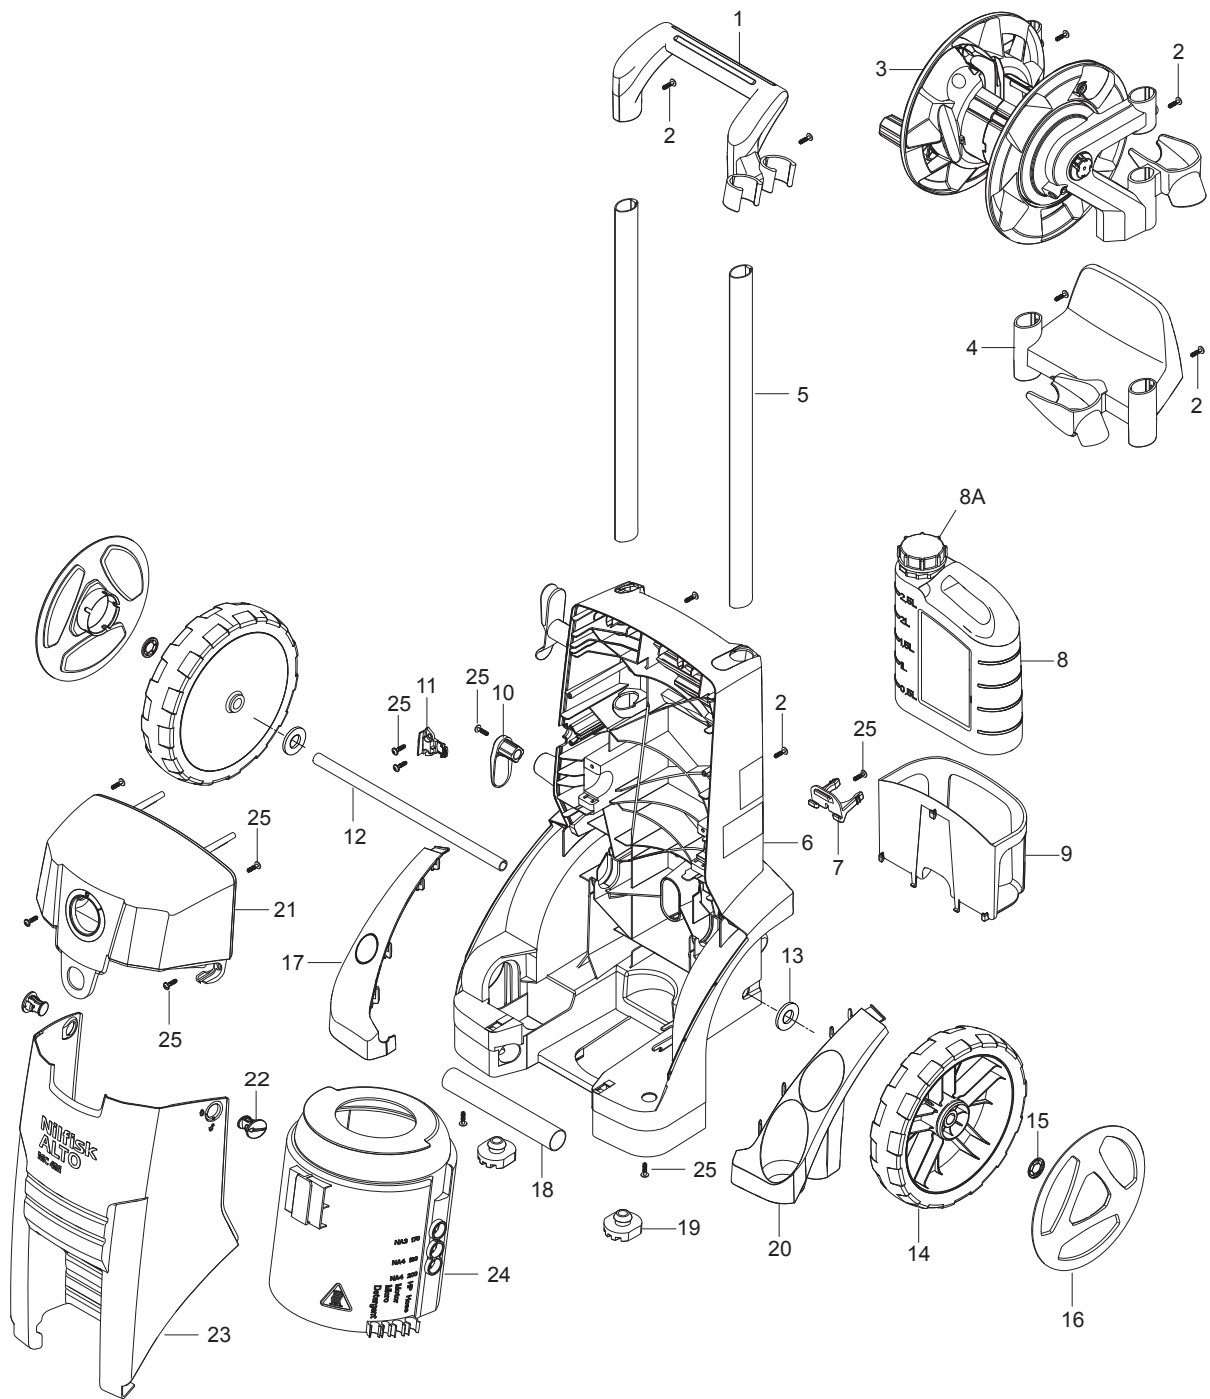

# PARTS LIST

2018.12.10

# TABLE OF CONTENTS

---

Overview .....	1
Electric box .....	3
107145803 - Hose reel MC3, MC4 .....	5
Motor MC4 .....	7
Pump wihtout easy start and without injector .....	9
Recommended spare part .....	11
Default accessories .....	13

## Part Notes:

- [1] - TSB-PPW-2016-016 MC 3C MC 4M MH 3M Pump oil no stock  
0,39L - OIL TYPES\_QUANTITY for HPW\_APRIL 2017
- [2] - MC 4M-160/620 230/1/50/16 XT - MC 4M-140/620 230/1/50/13 EU - MC 4M-140/620 230/1/50/13 UK - MC 4M-160/620 230/1/50/16  
EU - MC 4M-100/770 230/1/50/13 UK
- [3] - MC 4M-150/620 220/1/60/15 (XT)
- [4] - MC 4M-180/740 400/3/50 - MC 4M-180/740 XT 400/3/50 - MC 4M-180/740 230-400/3/50 XT NO - MC 4M-180/740 220-440/3/60
- [5] - MC 4M-160/720 200/3/50 JP  
MC 4M-160/720 200/3/60 JP
- [6] - MC 4M-160/720 400/3/50
- [7] - TSB-PPW-2015-007 MC 3C MC 4M, Oil Container leaking oil at O-ring seal  
DE TSB-PPW-2015-007 MC 3C und MC 4M, Öl Behälter Leckage bei dem O-Ring
- [8] - Only for MC 4M-180/740