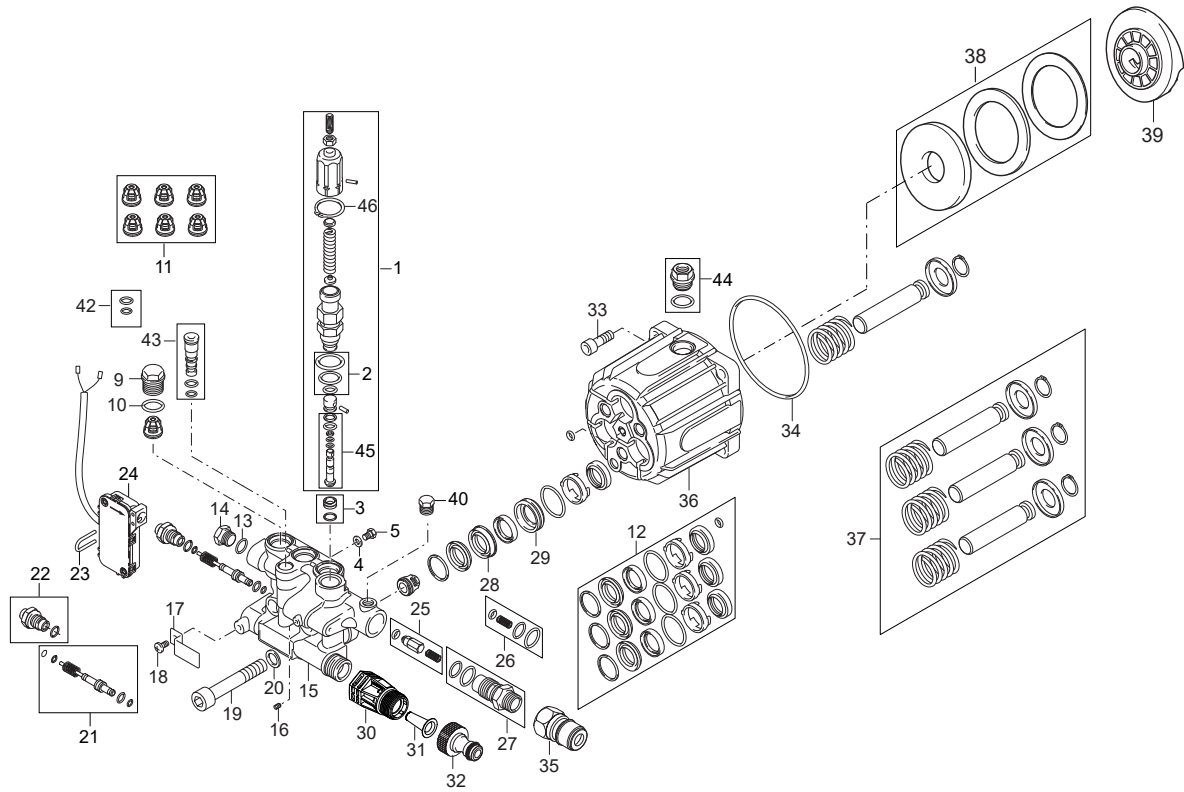

Pos.	Артикул	кол-во	Описание	Notes
1	31000978	1	REGULATION SAFETY BLOCK	
2	301003032	1	SCRUBBER BA 751 W/CHARGER	
3	301003033	1	SCRUBBER BR 652 W/CHARGER	
4	31000944	1	WASHER	
5	301003035	1	SCREW M6	
9	301003039	1	PLUG D 15.6	
10	301003040	1	Уплотнительное кольцо.15,6x1,78	
11	31000576	6	VALVE KIT 6 PCS	
12	301003042	3	Комплект клапанов	
13	301003043	1	Кольцо	
14	301003044	1	PLUG D 10.8	
15	301003045	1	PUMP HEAD	
16	301003046	1	SCREW M3X5	
17	301003047	1	BRACKET	
18	301003048	1	SCREW M5X10	
19	301003049	1	SCREW M12X70	
20	301003050	1	WASHER D 12	
21	31000939	1	PISTON KIT FOR MICROSWITCH	
22	31000940	1	FITTING KIT FOR MICROSWITCH	
23	301003053	1	CLAMP	
24	107142680	1	SWITCHBOX ASSEMBLY	
25	31000988	1	INJECTOR	
26	31000989	1	O-RING KIT FOR INJECTOR	
27	31000990	1	INJECTOR KIT	
28	301001559	1	Упорное кольцо	
29	301003059	1	Поршень	
30	107142566	1	WATER INLET TUBE	
31	101117926	1	Фильтр	
32	1402809	1	Переходник	
33	301003063	1	SCREW M5X25	
34	31000973	1	O-RING D 94.92x2.62	
35	1600493	1	Быстроразъемное соединение 3/8"	
36	31000972	1	PUMP BODY	
37	31000992	3	PISTON KIT D18	
38	31000993	1	BEARING KIT 1MM	[1]
38	31000994	1	BEARING KIT 2MM	[2]
39	31000975	1	WOBBLE DISC 12.5 DEG	[3]
39	31000976	1	WOBBLE DISC 12.5 DEG	[4]
39	31000977	1	WOBBLE DISC 10.5 DEG	[5]
39	301003137	1	Косая шайба	[6]
39	301003139	1	WOBBLE DISC 13	[7]
40	31000966	1	PLUG	
42	301003160	2	O-RING KIT	
43	301003073	1	комплект подключений	
44	31001000	1	PLUG KIT FOR PUMP BODY	
45	31001099	1	REPAIR KIT UNLOADER	
46	101117994	1	RETAINER RING D23 DIN 471	

Part Notes:

1. [1] - MC 4M-160/720 400/3/50 - MC 4M-160/720 200/3/50 JP - MC 4M-160/720 200/3/60 JP
2. [2] - MC 4M-180/740 400/3/50 - MC 4M-180/740 XT 400/3/50 - MC 4M-180/740 230-400/3/50 XT NO - MC 4M-180/740 220-440/3/60
3. [3] - MC 4M-160/720 400/3/50
4. [4] - MC 4M-180/740 400/3/50 - MC 4M-180/740 XT 400/3/50 - MC 4M-180/740 230-400/3/50 XT NO
5. [5] - MC 4M-180/740 220-440/3/60
6. [6] - MC 4M-160/720 200/3/60 JP
7. [7] - MC 4M-160/720 200/3/50 JP