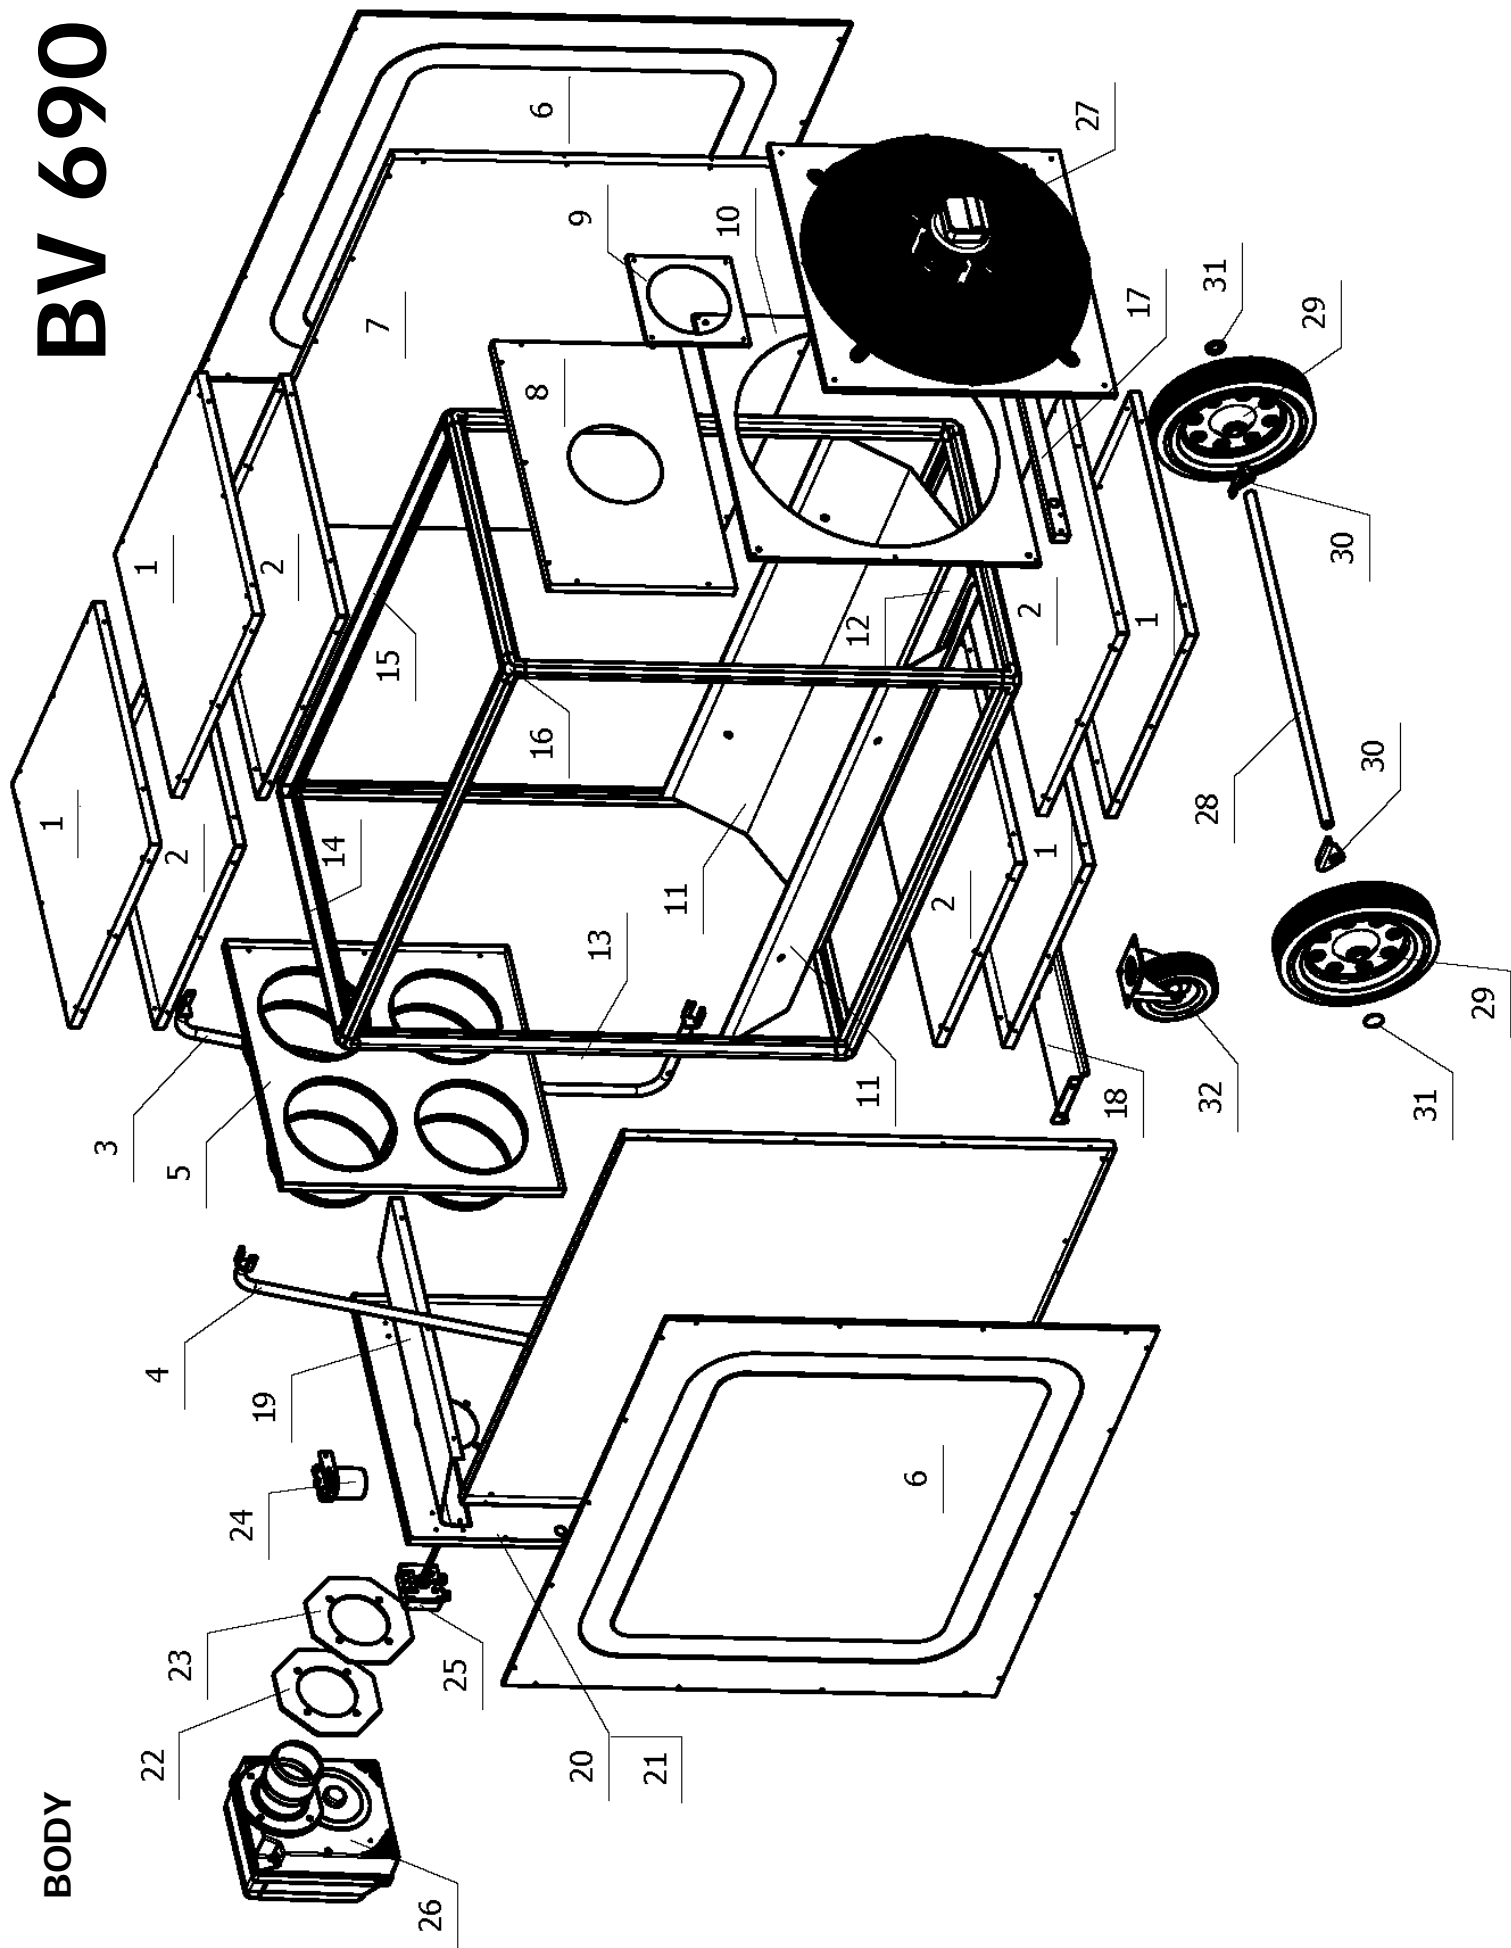

BODY

BV 690

BV 690

COMBUSTION CHAMBER

ELECTRIC BOX

MASTER HIGH OUTPUT INDIRECT HEATERS BV 690

Pos.	Description	Code
1	Upper External Panel	S/R
2	Upper Internal Panel	S/R
3	Left Protection Of BV690	4514.179
4	Right Protection Of BV690	4514.180
5	4 Way Air Outlet Panel	4514.170
6	Lateral External Panel	S/R
7	Lateral Internal Panel	S/R
8	Chimney Panel	S/R
9	Flange Cover Chimney	S/R
10	Fan Internal Panel	S/R
11	Deflector	S/R
12	Boiler Frame	S/R
13	Chamfered Profile For Panel 25 L=1200	S/R
14	Chamfered Profile For Panel 25 L=690	S/R
15	Chamfered Profile For Panel 25 L=1381	S/R
16	3-Way Corner For Chamfered Profile	S/R
17	Rear Panel	S/R
18	Rotating Wheel Support	S/R
19	Burner Cover	S/R
20	Burner External Panel	S/R
21	Burner Thermic Insulator	4514.615
22	Universal Plate	4514.168
23	Plate Seal	4514.616
24	Oil Pre Heater	4031.120
25	Fan Limit Double Thermostat	4514.410
26	Oil Burner Riello RG4	4514.304
27	Axial Fan With Motor Of BV690	4514.303
28	Axle	4514.183
29	Wheel D.385	4514.617
30	Hub Bracket	4514.128
31	Fixing Washer For Shaft With Cup	4514.803
32	Rotating Wheel H210	4514.618
33	Combustion Chamber Of BV690	4514.205
34	Bracket For Turbolence	4514.193
35	Flue Chamber Seal	4514.619
37	Overheat Thermostat	4031.047
38	Waterprof Case Complete	4514.609
39	Contactora 4Kw 400V	4514.416
40	Thermal Relay 4-6A	4514.418
41	Switch 3P	4514.402
42	Fuse Holder 5X20, 6,3A	4514.400
43	Fuse 5X20 3,15A 250V	4514.409
44	Socket Case	4514.611
45	Cap For Thermostat Socket	4162.467
46	Thermostat Plug	4111.118
47	Indicator Light 230V	4514.415
48	Panels Label	4514.512
49	Terminal Block	4514.404
50	Electric Components Plate	4514.141

S/R = Parts available by special request only