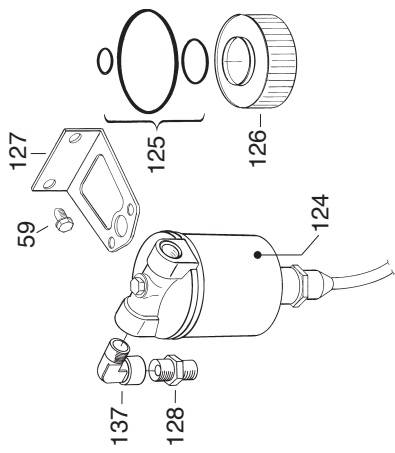

L

89 (90/91/92/93)

H

Optional (2)
 Filtro gasolio con preriscaldito
 Filtre gasoil pre-chauffage
 Heizölvorwärmfilter - Oil pre-heaters filter

MASTER HIGH OUTPUT INDIRECT HEATERS BV 680 E

Pos.	Code NR	Description
1	4031.187	Burner casing
2	4031.184	Burner casing top cover
3	S/R	Burner panel
4	4013.238	Outlet air panel Ø 684
5	S/R	Front upper panel
6	4032.140	Inner panel
7	S/R	Rear upper panel
8	4031.142	Inner panel
9	S/R	Side front panel
10	4032.136	Inner panel
11	S/R	Side rear panel
12	4032.138	Inner panel
13	4032.221	Chimney flange Ø200
14	S/R	Chimney panel
15	4031.886	Fan support panel
16	4031.887	Motor support plate
17	4031.320	Wheels axle
18	4031.321	Front support
19	4031.331	Aluminum joint with nut M10
20	S/R	Upper short angle steel
21	S/R	Upper long SX angle steel
22	S/R	Upper long DX angle steel
23	S/R	Vertical front SX angle steel
24	S/R	Vertical front DX angle steel
25	S/R	Vertical back SX angle steel
26	S/R	Vertical back DX angle steel
27	S/R	Lower short angle steel
28	S/R	Lower long SX angle steel
29	S/R	Lower long DX angle steel
30	4032.158	Comb. chamber support
31	4032.159	Comb. chamber SX support
32	4032.160	Comb. chamber DX support
33	4032.161	Aluminum joint
34	4013.239	4 Ways Ø290 panel
35	S/R	Reinforced frame
51	4031.332	Suspending ring screw M10
52	4032.162	Burner support
53	4031.322	Burner plate seal 250x250x5
54	4140.675	Screw TC 8x1"
55	4031.323	Wheel holder
56	S/R	Wheel Ø385
57	4031.325	Washer Ø26xØ44x4
58	4032.089	Screw TE M8x25
59	4032.040	Screw TE14x1/2" F.R.
60	4032.164	Inlet grille
61	4032.107	Screw TC M6x16 F.R.
62	4031.326	Motor HP 3 V.230/50 1Ph
63	4031.327	Condenser mF 65