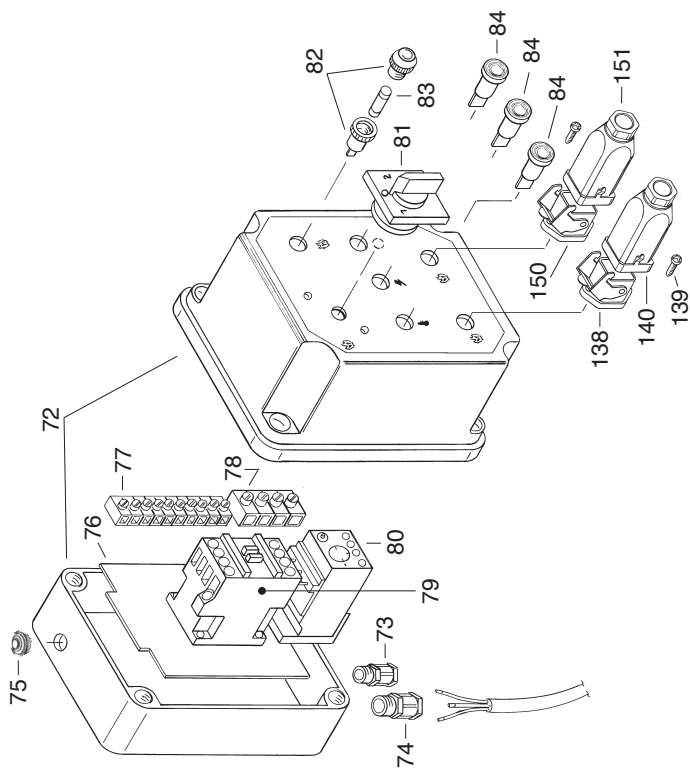

L

89 (90/91/92/93)

H

Optional (2)
 Filtro gasolio con preriscaldito
 Filtre gasoil pre-chauffage
 Heizölvorwärmfilter - Oil pre-heaters filter

MASTER HIGH OUTPUT INDIRECT HEATERS BV 680 E

Pos.	Code NR	Description
1	4031.187	Burner casing
2	4031.184	Burner casing top cover
3	S/R	Burner panel
4	4013.238	Outlet air panel Ø 684
5	S/R	Front upper panel
6	4032.140	Inner panel
7	S/R	Rear upper panel
8	4031.142	Inner panel
9	S/R	Side front panel
10	4032.136	Inner panel
11	S/R	Side rear panel
12	4032.138	Inner panel
13	4032.221	Chimney flange Ø200
14	S/R	Chimney panel
15	4031.886	Fan support panel
16	4031.887	Motor support plate
17	4031.320	Wheels axle
18	4031.321	Front support
19	4031.331	Aluminum joint with nut M10
20	S/R	Upper short angle steel
21	S/R	Upper long SX angle steel
22	S/R	Upper long DX angle steel
23	S/R	Vertical front SX angle steel
24	S/R	Vertical front DX angle steel
25	S/R	Vertical back SX angle steel
26	S/R	Vertical back DX angle steel
27	S/R	Lower short angle steel
28	S/R	Lower long SX angle steel
29	S/R	Lower long DX angle steel
30	4032.158	Comb. chamber support
31	4032.159	Comb. chamber SX support
32	4032.160	Comb. chamber DX support
33	4032.161	Aluminum joint
34	4013.239	4 Ways Ø290 panel
35	S/R	Reinforced frame
51	4031.332	Suspending ring screw M10
52	4032.162	Burner support
53	4031.322	Burner plate seal 250x250x5
54	4140.675	Screw TC 8x1"
55	4031.323	Wheel holder
56	S/R	Wheel Ø385
57	4031.325	Washer Ø26xØ44x4
58	4032.089	Screw TE M8x25
59	4032.040	Screw TE14x1/2" F.R.
60	4032.164	Inlet grille
61	4032.107	Screw TC M6x16 F.R.
62	4031.326	Motor HP 3 V.230/50 1Ph
63	4031.327	Condenser mF 65