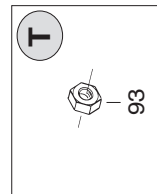

L

89 (90/91/92/93)

H

Optional (2)
 Filtro gasolio con preriscaldito
 Filtre gasoil pre-chauffage
 Heizölvorwärmfilter - Oil pre-heaters filter

MASTER HIGH OUTPUT INDIRECT HEATERS BV 680 E

Pos.	Code NR	Description
1	4031.187	Burner casing
2	4031.184	Burner casing top cover
3	S/R	Burner panel
4	4013.238	Outlet air panel Ø 684
5	S/R	Front upper panel
6	4032.140	Inner panel
7	S/R	Rear upper panel
8	4031.142	Inner panel
9	S/R	Side front panel
10	4032.136	Inner panel
11	S/R	Side rear panel
12	4032.138	Inner panel
13	4032.221	Chimney flange Ø200
14	S/R	Chimney panel
15	4031.886	Fan support panel
16	4031.887	Motor support plate
17	4031.320	Wheels axle
18	4031.321	Front support
19	4031.331	Aluminum joint with nut M10
20	S/R	Upper short angle steel
21	S/R	Upper long SX angle steel
22	S/R	Upper long DX angle steel
23	S/R	Vertical front SX angle steel
24	S/R	Vertical front DX angle steel
25	S/R	Vertical back SX angle steel
26	S/R	Vertical back DX angle steel
27	S/R	Lower short angle steel
28	S/R	Lower long SX angle steel
29	S/R	Lower long DX angle steel
30	4032.158	Comb. chamber support
31	4032.159	Comb. chamber SX support
32	4032.160	Comb. chamber DX support
33	4032.161	Aluminum joint
34	4013.239	4 Ways Ø290 panel
35	S/R	Reinforced frame
51	4031.332	Suspending ring screw M10
52	4032.162	Burner support
53	4031.322	Burner plate seal 250x250x5
54	4140.675	Screw TC 8x1"
55	4031.323	Wheel holder
56	S/R	Wheel Ø385
57	4031.325	Washer Ø26xØ44x4
58	4032.089	Screw TE M8x25
59	4032.040	Screw TE14x1/2" F.R.
60	4032.164	Inlet grille
61	4032.107	Screw TC M6x16 F.R.
62	4031.326	Motor HP 3 V.230/50 1Ph
63	4031.327	Condenser mF 65