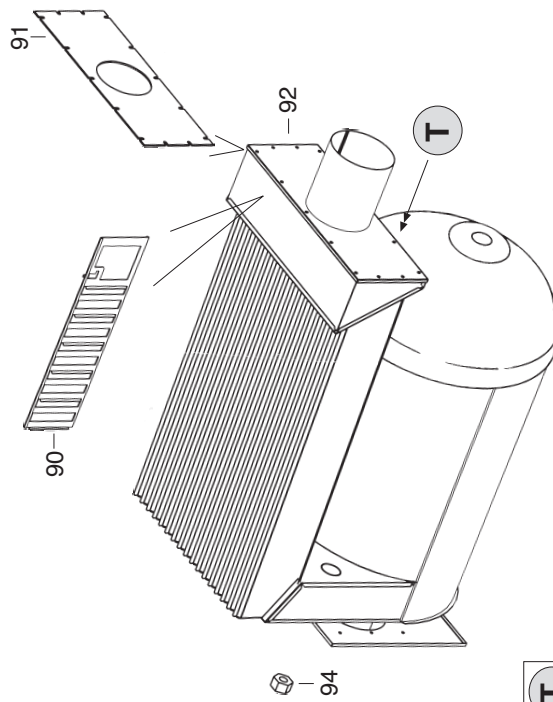

L

89 (90/91/92/93)

H

Optional (2)
 Filtro gasolio con preriscaldito
 Filtre gasoil pre-chauffage
 Heizölvorwärmfilter - Oil pre-heaters filter

MASTER HIGH OUTPUT INDIRECT HEATERS BV 680 E

Pos.	Code NR	Description
1	4031.187	Burner casing
2	4031.184	Burner casing top cover
3	S/R	Burner panel
4	4013.238	Outlet air panel Ø 684
5	S/R	Front upper panel
6	4032.140	Inner panel
7	S/R	Rear upper panel
8	4031.142	Inner panel
9	S/R	Side front panel
10	4032.136	Inner panel
11	S/R	Side rear panel
12	4032.138	Inner panel
13	4032.221	Chimney flange Ø200
14	S/R	Chimney panel
15	4031.886	Fan support panel
16	4031.887	Motor support plate
17	4031.320	Wheels axle
18	4031.321	Front support
19	4031.331	Aluminum joint with nut M10
20	S/R	Upper short angle steel
21	S/R	Upper long SX angle steel
22	S/R	Upper long DX angle steel
23	S/R	Vertical front SX angle steel
24	S/R	Vertical front DX angle steel
25	S/R	Vertical back SX angle steel
26	S/R	Vertical back DX angle steel
27	S/R	Lower short angle steel
28	S/R	Lower long SX angle steel
29	S/R	Lower long DX angle steel
30	4032.158	Comb. chamber support
31	4032.159	Comb. chamber SX support
32	4032.160	Comb. chamber DX support
33	4032.161	Aluminum joint
34	4013.239	4 Ways Ø290 panel
35	S/R	Reinforced frame
51	4031.332	Suspending ring screw M10
52	4032.162	Burner support
53	4031.322	Burner plate seal 250x250x5
54	4140.675	Screw TC 8x1"
55	4031.323	Wheel holder
56	S/R	Wheel Ø385
57	4031.325	Washer Ø26xØ44x4
58	4032.089	Screw TE M8x25
59	4032.040	Screw TE14x1/2" F.R.
60	4032.164	Inlet grille
61	4032.107	Screw TC M6x16 F.R.
62	4031.326	Motor HP 3 V.230/50 1Ph
63	4031.327	Condenser mF 65