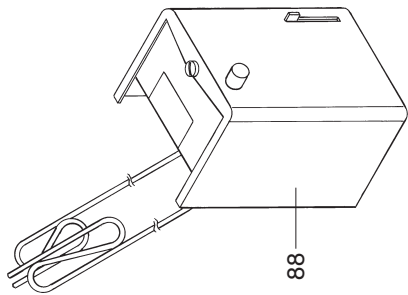

L

89 (90/91/92/93)

H

Optional (2)
 Filtro gasolio con preriscaldito
 Filtre gasoil pre-chauffage
 Heizölvorwärmfilter - Oil pre-heaters filter

MASTER HIGH OUTPUT INDIRECT HEATERS BV 680 E

Pos.	Code NR	Description
1	4031.187	Burner casing
2	4031.184	Burner casing top cover
3	S/R	Burner panel
4	4013.238	Outlet air panel Ø 684
5	S/R	Front upper panel
6	4032.140	Inner panel
7	S/R	Rear upper panel
8	4031.142	Inner panel
9	S/R	Side front panel
10	4032.136	Inner panel
11	S/R	Side rear panel
12	4032.138	Inner panel
13	4032.221	Chimney flange Ø200
14	S/R	Chimney panel
15	4031.886	Fan support panel
16	4031.887	Motor support plate
17	4031.320	Wheels axle
18	4031.321	Front support
19	4031.331	Aluminum joint with nut M10
20	S/R	Upper short angle steel
21	S/R	Upper long SX angle steel
22	S/R	Upper long DX angle steel
23	S/R	Vertical front SX angle steel
24	S/R	Vertical front DX angle steel
25	S/R	Vertical back SX angle steel
26	S/R	Vertical back DX angle steel
27	S/R	Lower short angle steel
28	S/R	Lower long SX angle steel
29	S/R	Lower long DX angle steel
30	4032.158	Comb. chamber support
31	4032.159	Comb. chamber SX support
32	4032.160	Comb. chamber DX support
33	4032.161	Aluminum joint
34	4013.239	4 Ways Ø290 panel
35	S/R	Reinforced frame
51	4031.332	Suspending ring screw M10
52	4032.162	Burner support
53	4031.322	Burner plate seal 250x250x5
54	4140.675	Screw TC 8x1"
55	4031.323	Wheel holder
56	S/R	Wheel Ø385
57	4031.325	Washer Ø26xØ44x4
58	4032.089	Screw TE M8x25
59	4032.040	Screw TE14x1/2" F.R.
60	4032.164	Inlet grille
61	4032.107	Screw TC M6x16 F.R.
62	4031.326	Motor HP 3 V.230/50 1Ph
63	4031.327	Condenser mF 65