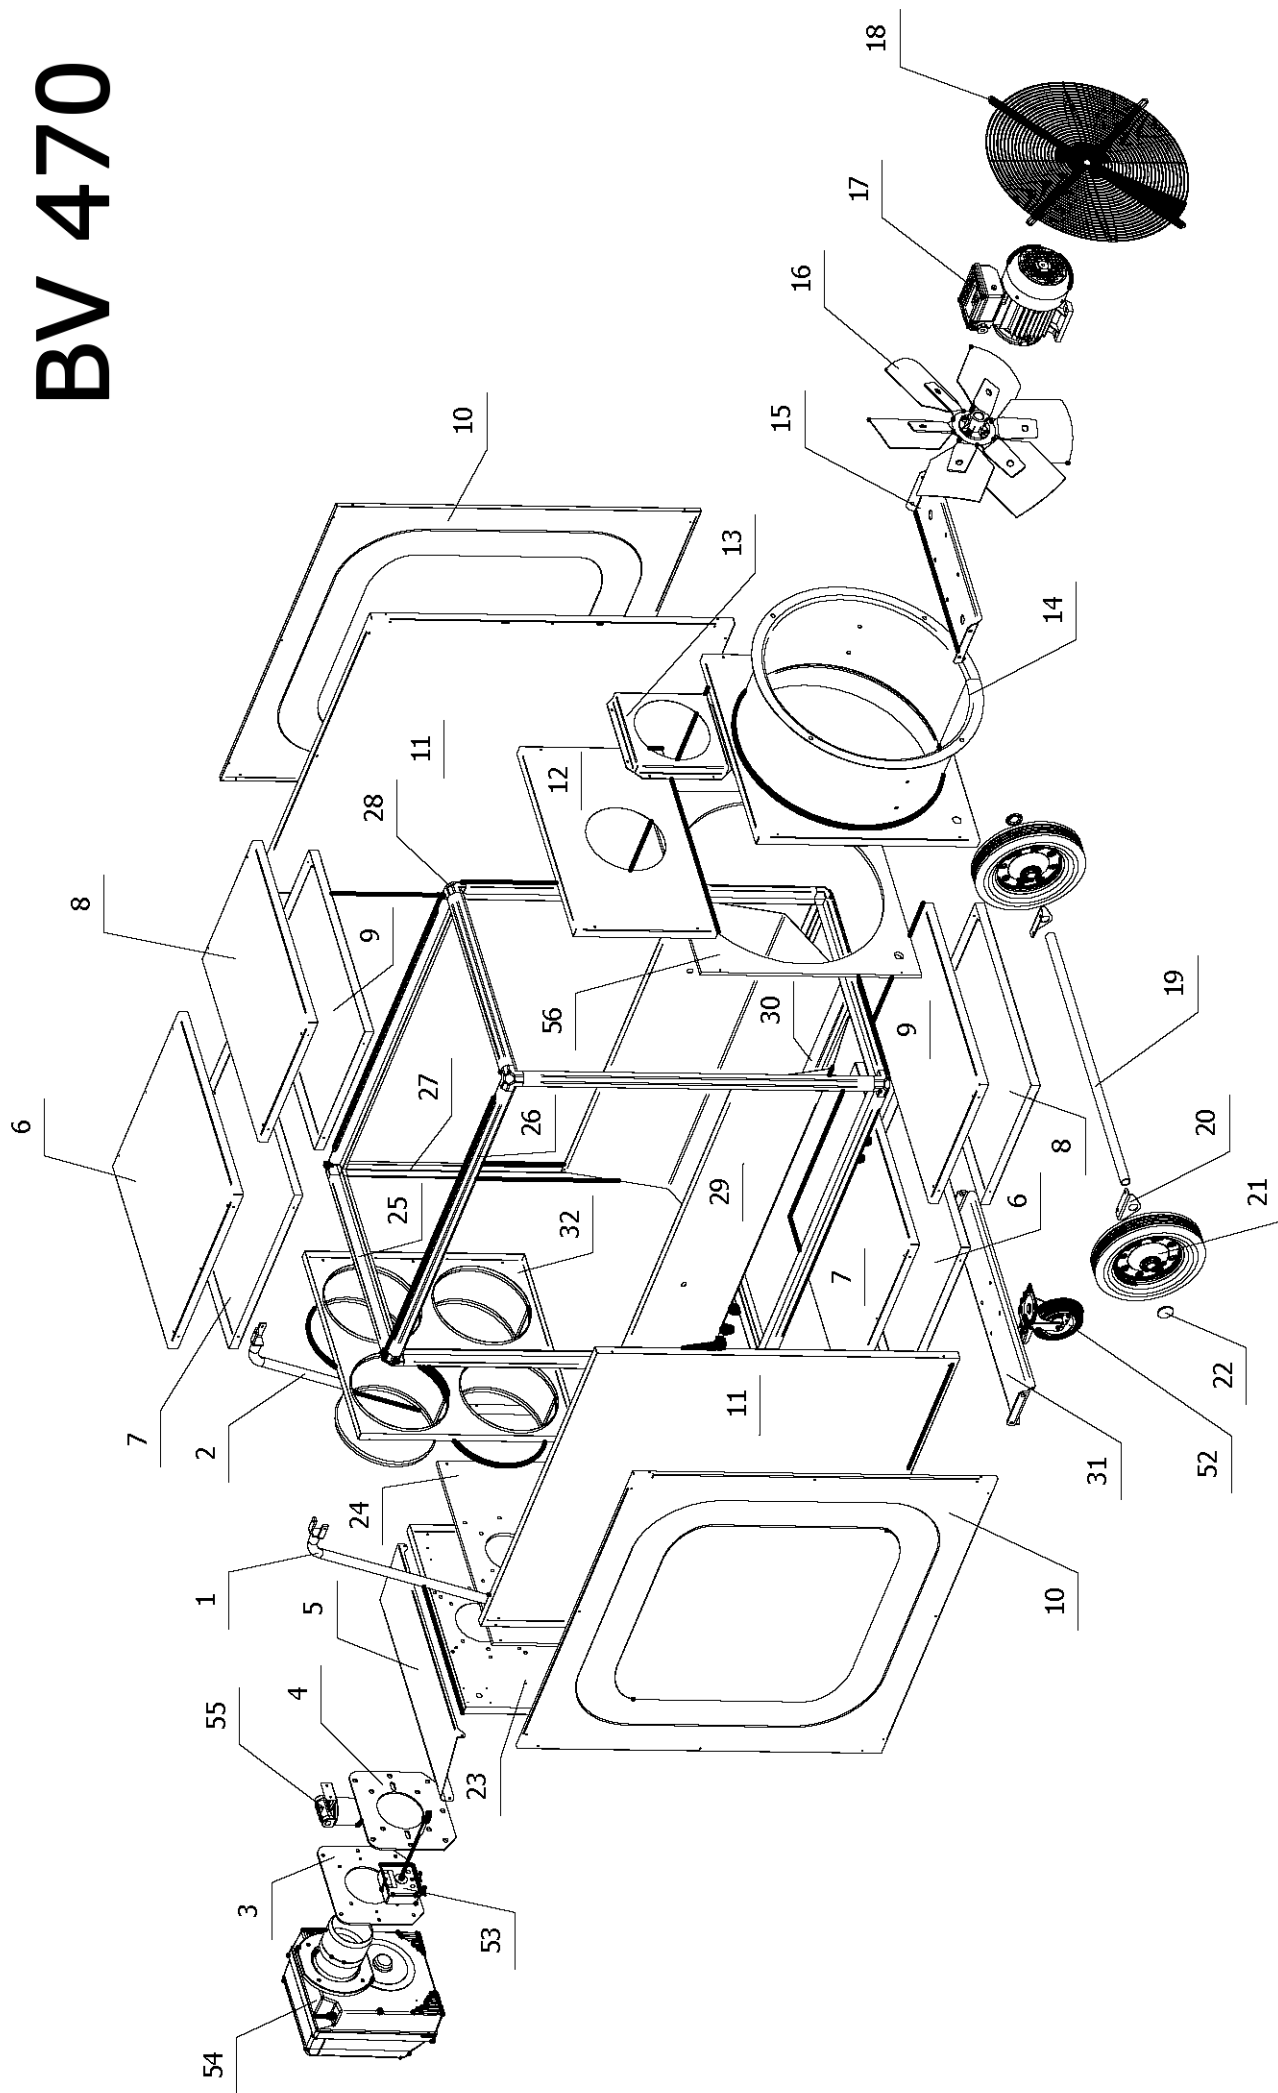

# BV 470

# ELECTRIC BOX

## MASTER HIGH OUTPUT INDIRECT HEATERS BV 470

Pos.	Description	Code
1	Right Burner Protection	4514.144
2	Left Burner Protection	4514.143
3	Universal Slab	4514.126
4	Universal Slab Seal	4514.605
5	Burner Cover Bv470	S/R
6	Top / Bottom External Panel	S/R
7	Top / Bottom Internal Panel	S/R
8	Top / Bottom External Panel	S/R
9	Top / Bottom External Panel	S/R
10	External Lateral Panel	S/R
11	Internal Lateral Panel	S/R
12	Rear Panel	S/R
13	Chimney Bottom	S/R
14	Fan Panel	S/R
15	Motor Bracket	4514.130
16	Fan 6 Square Blades Diam.554 OP	4514.301
17	Electric Motor 230V 50Hz	4514.300
18	Protection Grill	4514.142
19	Wheels Axle	4514.150
20	Hub Bracket	4514.128
21	Black Rubber Wheel Diam. 300	4514.600
22	Fixing Washer For Shaft With Cup	4514.803
23	Front Panel Slab	S/R
24	Burner Thermic Insulator	S/R
25	Chamfered Profile For Panel 25 L=605	S/R
26	Chamfered Profile For Panel 25 L=1060	S/R
27	Chamfered Profile For Panel 25 L=994,5mm	S/R
28	3 Way Corner For Chamfered Profile	S/R
29	Air Direction Sheet	S/R
30	Combustion Chamber Bracket	S/R
31	Wheels Bracket	S/R
32	4 Way Panel	4514.117
35	Combustion Chamber	4514.151
36	Bracket For Turbulence	4514.105
37	Exit Smoke Chamber Seal	4514.602
38	Top Chamber Bottom	S/R
40	Electric Components Plate	4514.141
41	Thermal Relay 7-10A 2007 MODELS	4514.408
41	Thermal Relay 6-9A 2008 MODELS	4514.417
42	Waterproof Case (Back + Front Side)	4514.609
43	Switch 3P	4514.402
44	Fuse Holder 5X20, 6,3A	4514.400
45	Indicator Light 230V D12 2007 MODELS	4514.401
45	Indicator Light 230V D9,5 2008 MODELS	4514.415
46	Socket Case	4514.611
47	Thermostat Plug	4162.467
48	Fuse 5X20 3,15A 250V	4514.409
49	Thermostat Plug Kit	4111.118