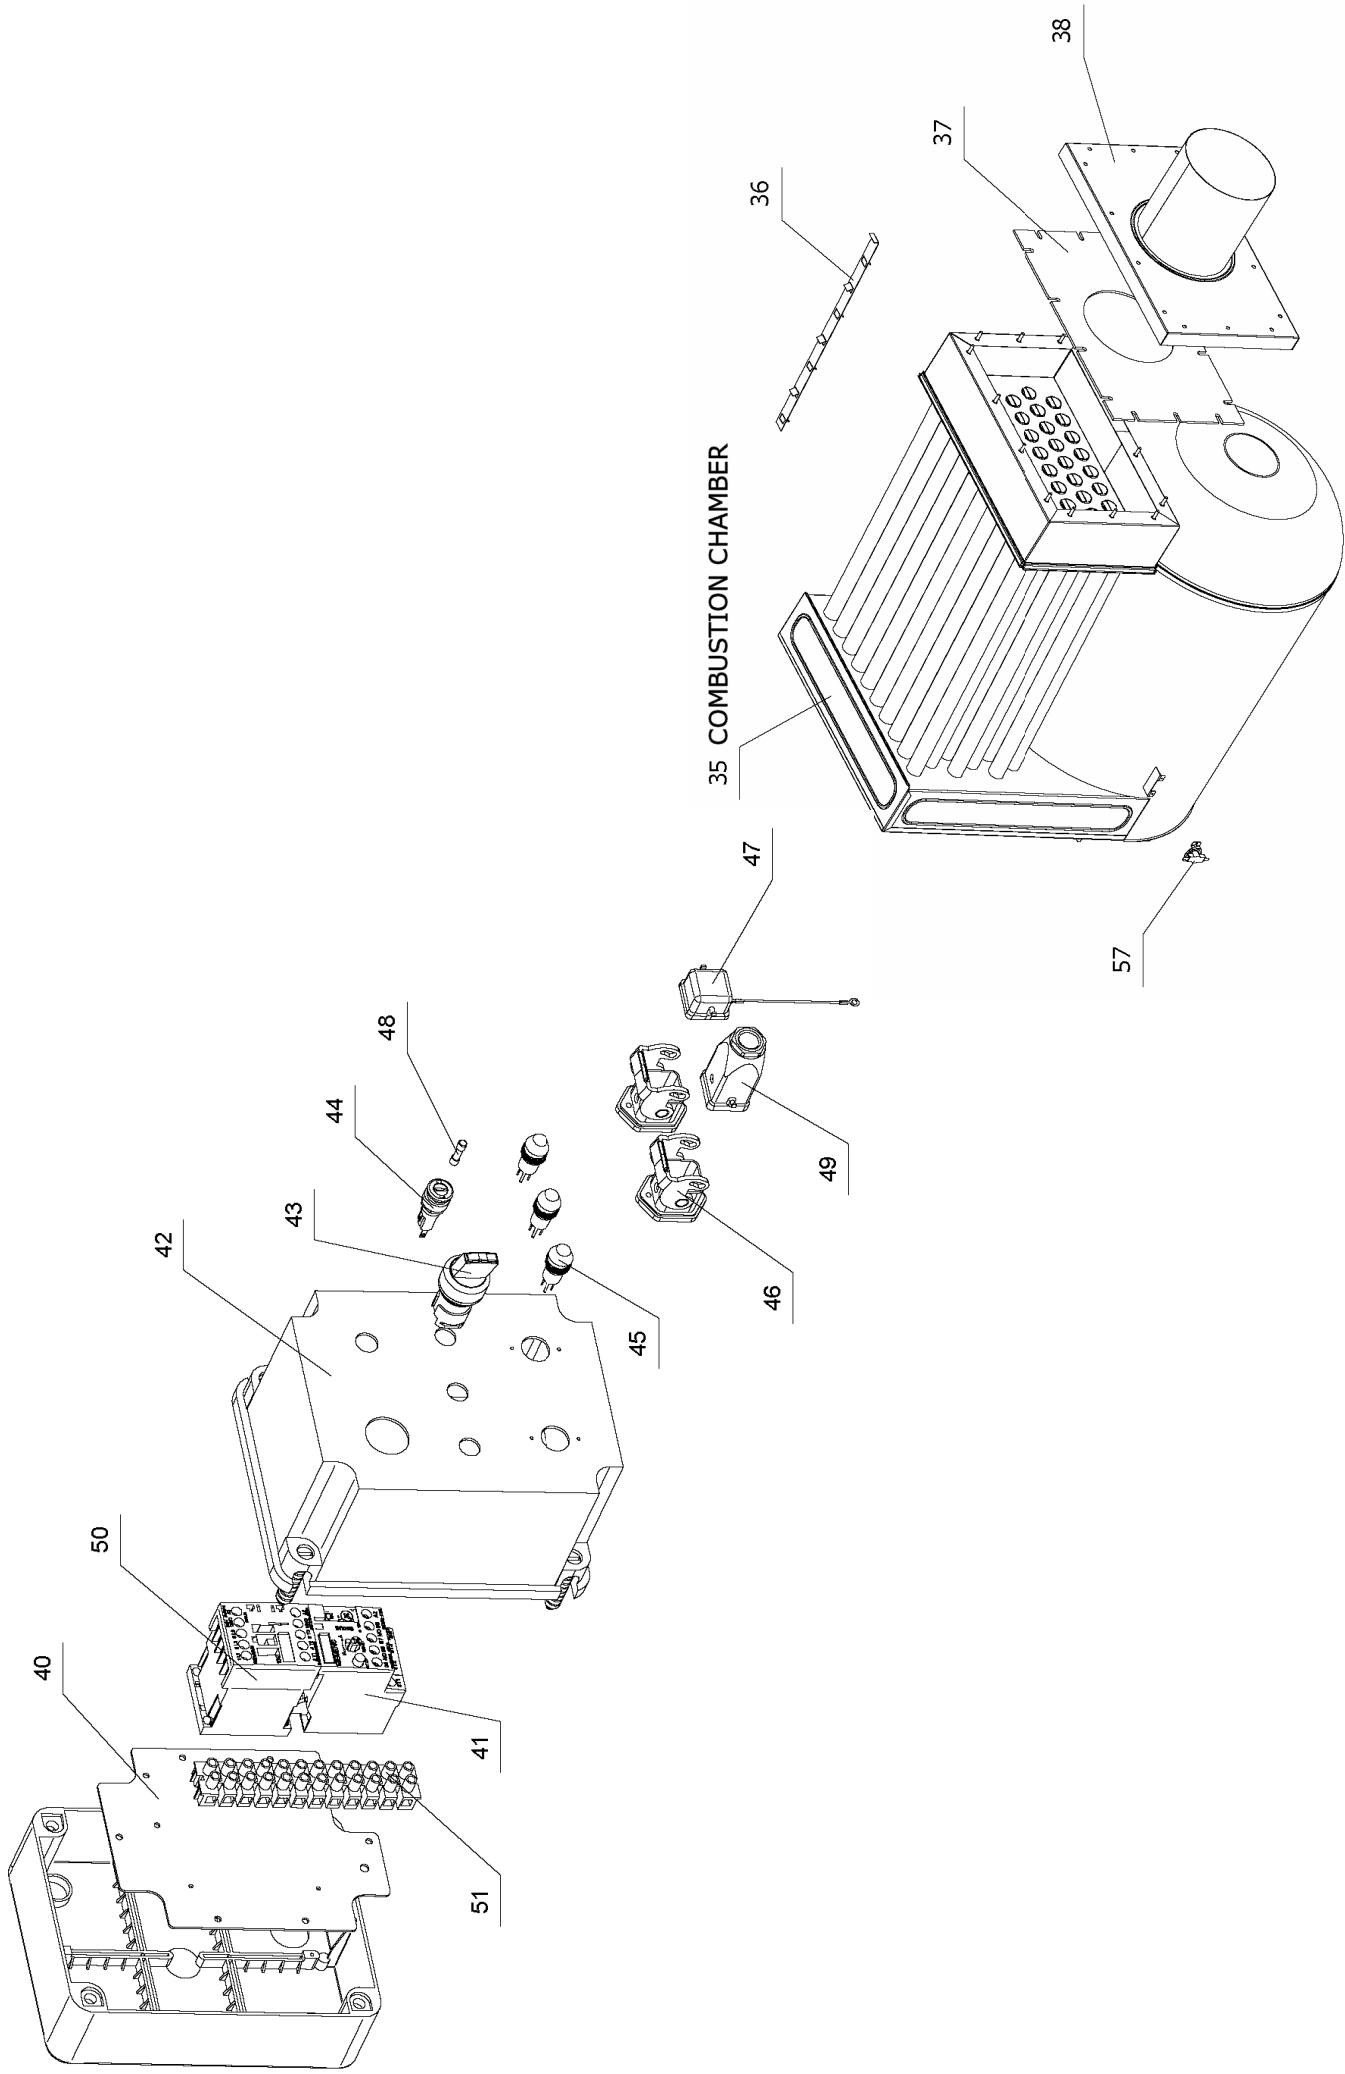

# BV 470

# ELECTRIC BOX

## MASTER HIGH OUTPUT INDIRECT HEATERS BV 470

Pos.	Description	Code
1	Right Burner Protection	4514.144
2	Left Burner Protection	4514.143
3	Universal Slab	4514.126
4	Universal Slab Seal	4514.605
5	Burner Cover Bv470	S/R
6	Top / Bottom External Panel	S/R
7	Top / Bottom Internal Panel	S/R
8	Top / Bottom External Panel	S/R
9	Top / Bottom External Panel	S/R
10	External Lateral Panel	S/R
11	Internal Lateral Panel	S/R
12	Rear Panel	S/R
13	Chimney Bottom	S/R
14	Fan Panel	S/R
15	Motor Bracket	4514.130
16	Fan 6 Square Blades Diam.554 OP	4514.301
17	Electric Motor 230V 50Hz	4514.300
18	Protection Grill	4514.142
19	Wheels Axle	4514.150
20	Hub Bracket	4514.128
21	Black Rubber Wheel Diam. 300	4514.600
22	Fixing Washer For Shaft With Cup	4514.803
23	Front Panel Slab	S/R
24	Burner Thermic Insulator	S/R
25	Chamfered Profile For Panel 25 L=605	S/R
26	Chamfered Profile For Panel 25 L=1060	S/R
27	Chamfered Profile For Panel 25 L=994,5mm	S/R
28	3 Way Corner For Chamfered Profile	S/R
29	Air Direction Sheet	S/R
30	Combustion Chamber Bracket	S/R
31	Wheels Bracket	S/R
32	4 Way Panel	4514.117
35	Combustion Chamber	4514.151
36	Bracket For Turbulence	4514.105
37	Exit Smoke Chamber Seal	4514.602
38	Top Chamber Bottom	S/R
40	Electric Components Plate	4514.141
41	Thermal Relay 7-10A 2007 MODELS	4514.408
41	Thermal Relay 6-9A 2008 MODELS	4514.417
42	Waterproof Case (Back + Front Side)	4514.609
43	Switch 3P	4514.402
44	Fuse Holder 5X20, 6,3A	4514.400
45	Indicator Light 230V D12 2007 MODELS	4514.401
45	Indicator Light 230V D9,5 2008 MODELS	4514.415
46	Socket Case	4514.611
47	Thermostat Plug	4162.467
48	Fuse 5X20 3,15A 250V	4514.409
49	Thermostat Plug Kit	4111.118