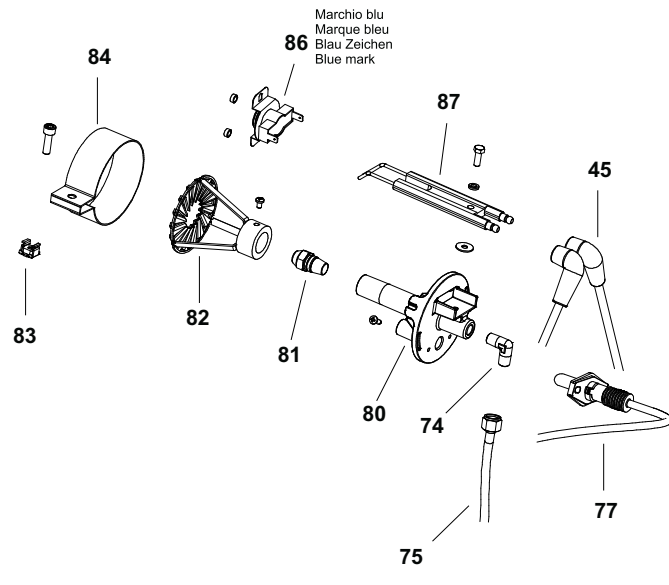

A

Marchio blu
Marque bleu
Blau Zeichen
Blue mark

Pos.	Code NR	Description
1	4032.546	UPPER BODY
2	4032.548	UPPER BODY MOBILE
3	4032.534	CHIMNEY
4	4032.557	INLET GRILLE
5	4032.594	MOTOR
6	4032.593	FAN
7	4032.554	AIR FLAP
8	4104.170	CLIP NUT
9	4111.056	PROTECTION CLABLE
10	4032.555	MOTOR FLANGE
12	4160.646	PROTECTION CLABLE
13	4111.241	ELASTIC PLATE
14	4032.568	HANDLE FRAME
15	4260.100	TANK CAP
16	4290.083	TANK FILTER
17	4100.632	DRAIN PLUG
18	4032.564	FOOT FRAME
19	4111.057	PLUG
20	4032.536	POWER CORD HOOK
21	4032.094	WHEEL Ø 250
22	4111.480	WHEEL PLUG
23	4111.072	WHEEL HOLDER Ø 20
24	4032.566	AXLE
25	4033.242	FUEL TANK
26	4032.558	ELECTR. COMPONENTS DRAWER PANEL
27	4033.095	BASE
28	4032.560	SIDE PANEL
29	4032.550	LOWER BODY
30	4033.188	COMBUSTION CHAMBER
31	4031.659	OUTLET CONE
32	4031.068	CONN. STRAIGHT 1/4"
33	4031.067	PIPE CONNECTION 1/4"
34	4031.062	FUEL PIPE PUMP-TANK
35	4031.063	FUEL PIPE TANK-FILTER
36	4031.061	FUEL PIPE FILTER-PUMP
37	4031.070	FILTER WITH CARTIDGE 3/8"
38	4111.116	OR KIT FILTER
39	4031.015	FILTER CARTIDGE
40	4032.437	FILTER SUPPORT