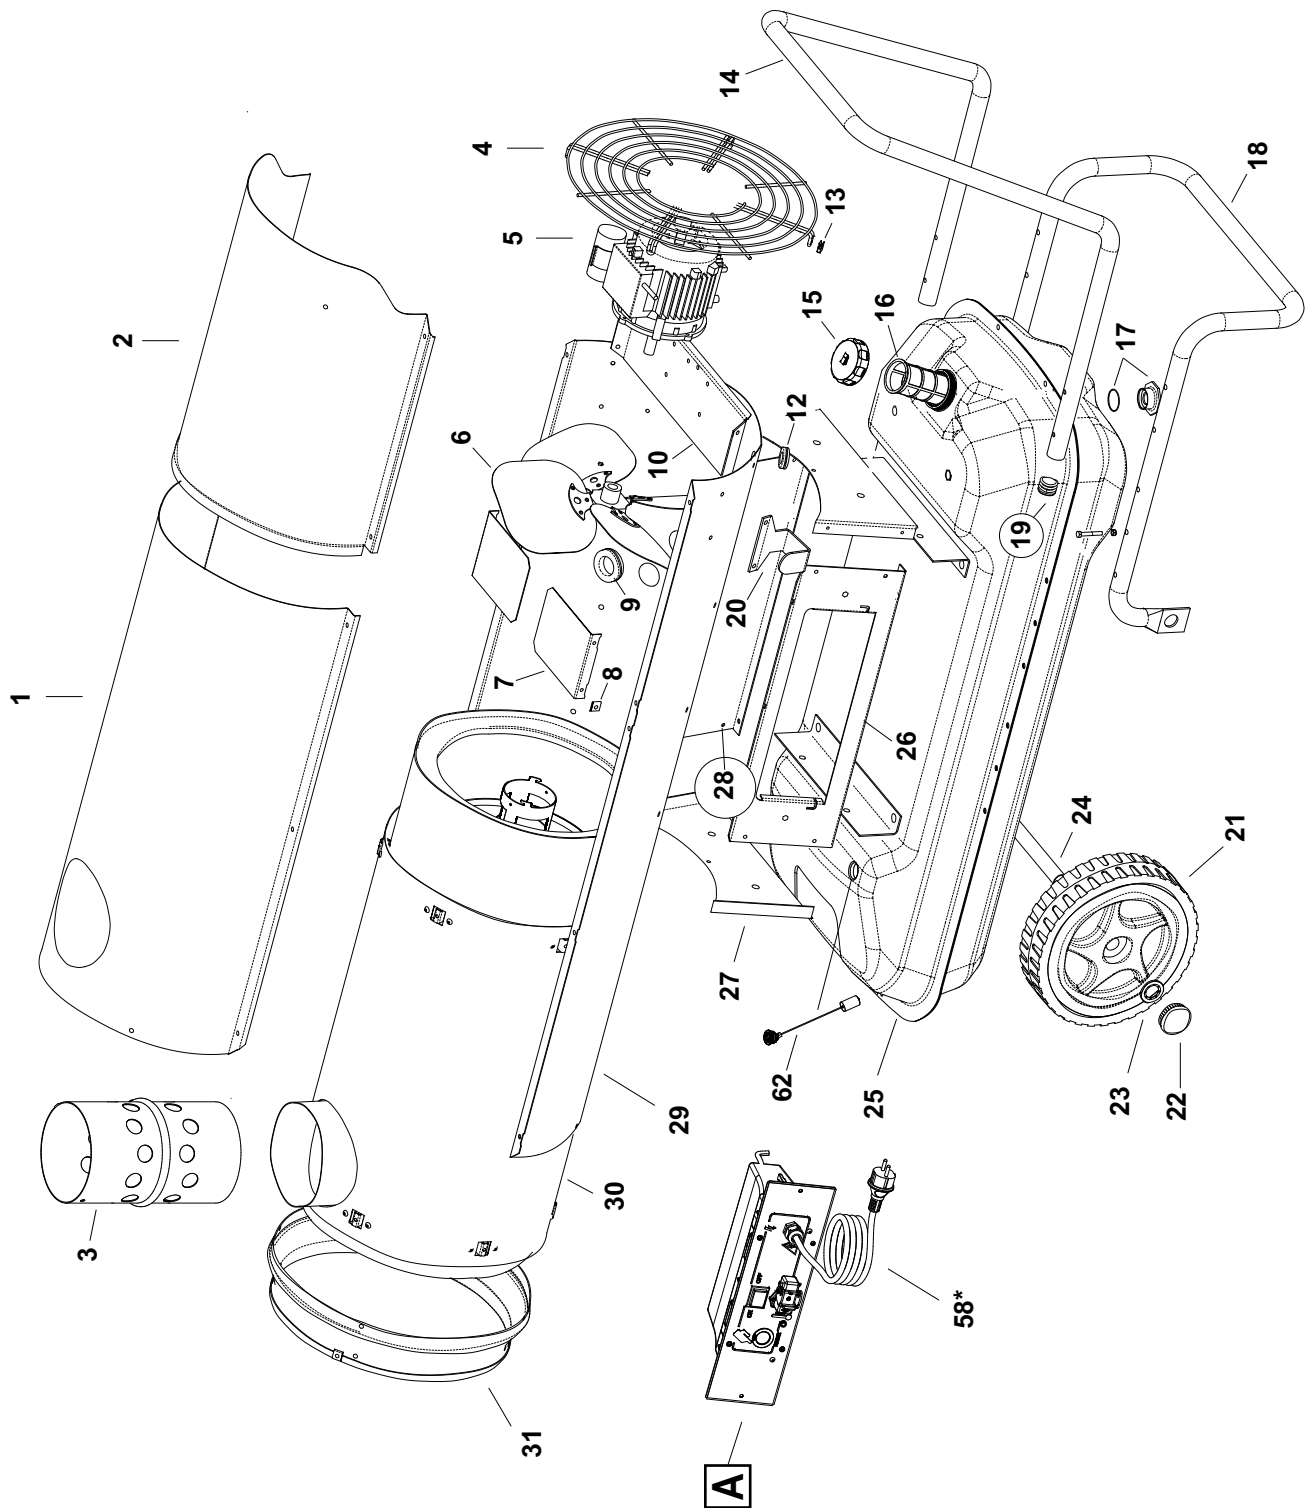

BV 170 MODEL 2013

UNIT 1

ILLUSTRATED PARTS BREAKDOWN

From Serial Number: 09233000649

Edizione 2013
Rev. A

BV 170 MODEL 2013

UNIT 2

ILLUSTRATED PARTS BREAKDOWN

A

Marchio blu
Marque bleu
Blau Zeichen
Blue mark

Pos.	Code NR	Description
1	4032.546	UPPER BODY
2	4032.548	UPPER BODY MOBILE
3	4032.534	CHIMNEY
4	4032.557	INLET GRILLE
5	4032.594	MOTOR
6	4032.593	FAN
7	4032.554	AIR FLAP
8	4104.170	CLIP NUT
9	4111.056	PROTECTION CLABLE
10	4032.555	MOTOR FLANGE
12	4160.646	PROTECTION CLABLE
13	4111.241	ELASTIC PLATE
14	4032.568	HANDLE FRAME
15	4260.100	TANK CAP
16	4290.083	TANK FILTER
17	4100.632	DRAIN PLUG
18	4032.564	FOOT FRAME
19	4111.057	PLUG
20	4032.536	POWER CORD HOOK
21	4032.094	WHEEL Ø 250
22	4111.480	WHEEL PLUG
23	4111.072	WHEEL HOLDER Ø 20
24	4032.566	AXLE
25	4033.242	FUEL TANK
26	4032.558	ELECTR. COMPONENTS DRAWER PANEL
27	4033.095	BASE
28	4032.560	SIDE PANEL
29	4032.550	LOWER BODY
30	4033.188	COMBUSTION CHAMBER
31	4031.659	OUTLET CONE
32	4031.068	CONN. STRAIGHT 1/4"
33	4031.067	PIPE CONNECTION 1/4"
34	4031.062	FUEL PIPE PUMP-TANK
35	4031.063	FUEL PIPE TANK-FILTER
36	4031.061	FUEL PIPE FILTER-PUMP
37	4031.070	FILTER WITH CARTIDGE 3/8"
38	4111.116	OR KIT FILTER
39	4031.015	FILTER CARTIDGE
40	4032.437	FILTER SUPPORT