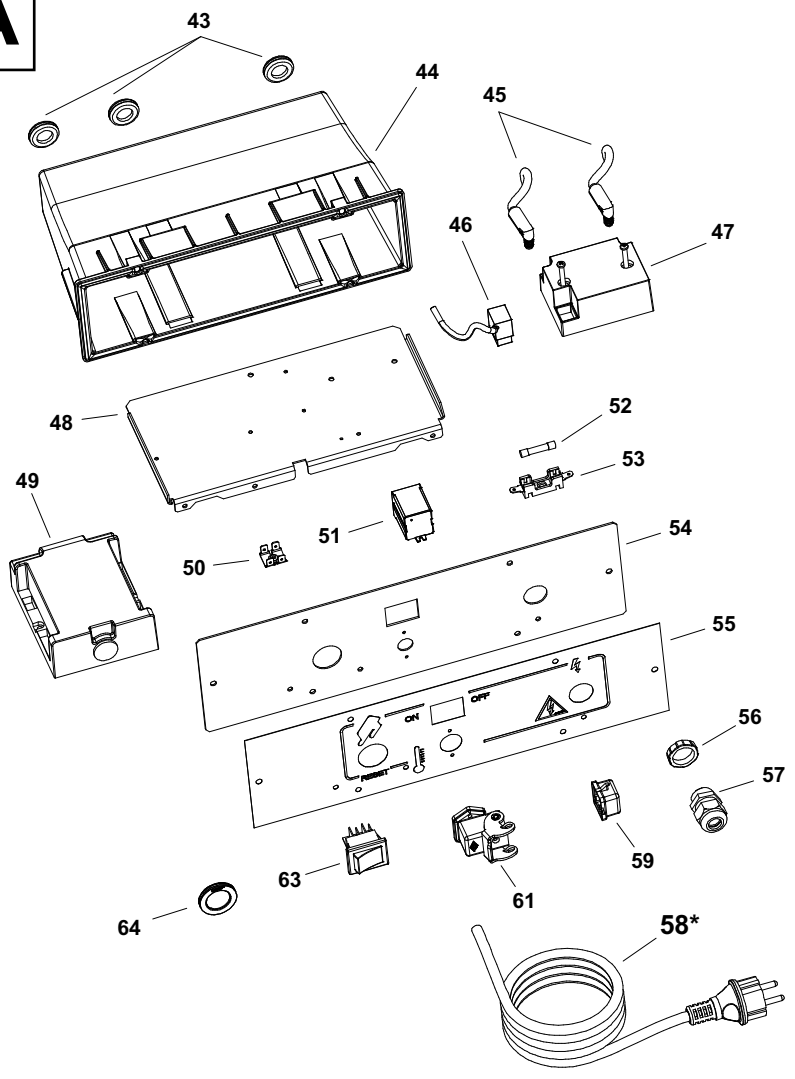

A

Marchio blu
Marque bleu
Blau Zeichen
Blue mark

Pos.	Code NR	Description
1	4032.546	UPPER BODY
2	4032.548	UPPER BODY MOBILE
3	4032.534	CHIMNEY
4	4032.557	INLET GRILLE
5	4032.594	MOTOR
6	4032.593	FAN
7	4032.554	AIR FLAP
8	4104.170	CLIP NUT
9	4111.056	PROTECTION CLABLE
10	4032.555	MOTOR FLANGE
12	4160.646	PROTECTION CLABLE
13	4111.241	ELASTIC PLATE
14	4032.568	HANDLE FRAME
15	4260.100	TANK CAP
16	4290.083	TANK FILTER
17	4100.632	DRAIN PLUG
18	4032.564	FOOT FRAME
19	4111.057	PLUG
20	4032.536	POWER CORD HOOK
21	4032.094	WHEEL Ø 250
22	4111.480	WHEEL PLUG
23	4111.072	WHEEL HOLDER Ø 20
24	4032.566	AXLE
25	4033.242	FUEL TANK
26	4032.558	ELECTR. COMPONENTS DRAWER PANEL
27	4033.095	BASE
28	4032.560	SIDE PANEL
29	4032.550	LOWER BODY
30	4033.188	COMBUSTION CHAMBER
31	4031.659	OUTLET CONE
32	4031.068	CONN. STRAIGHT 1/4"
33	4031.067	PIPE CONNECTION 1/4"
34	4031.062	FUEL PIPE PUMP-TANK
35	4031.063	FUEL PIPE TANK-FILTER
36	4031.061	FUEL PIPE FILTER-PUMP
37	4031.070	FILTER WITH CARTIDGE 3/8"
38	4111.116	OR KIT FILTER
39	4031.015	FILTER CARTIDGE
40	4032.437	FILTER SUPPORT