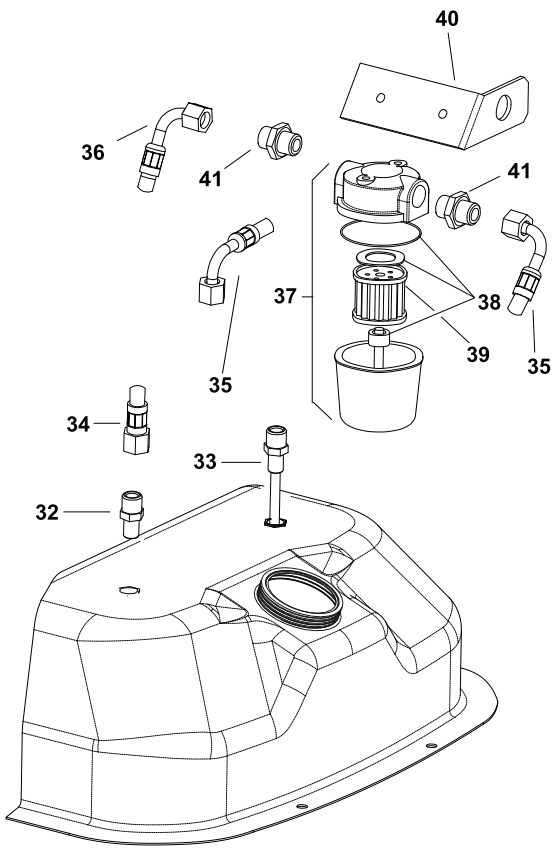

BV 170 MODEL 2013

UNIT 2

ILLUSTRATED PARTS BREAKDOWN

A

Marchio blu
Marque bleu
Blau Zeichen
Blue mark

Pos.	Code NR	Description
1	4032.546	UPPER BODY
2	4032.548	UPPER BODY MOBILE
3	4032.534	CHIMNEY
4	4032.557	INLET GRILLE
5	4032.594	MOTOR
6	4032.593	FAN
7	4032.554	AIR FLAP
8	4104.170	CLIP NUT
9	4111.056	PROTECTION CLABLE
10	4032.555	MOTOR FLANGE
12	4160.646	PROTECTION CLABLE
13	4111.241	ELASTIC PLATE
14	4032.568	HANDLE FRAME
15	4260.100	TANK CAP
16	4290.083	TANK FILTER
17	4100.632	DRAIN PLUG
18	4032.564	FOOT FRAME
19	4111.057	PLUG
20	4032.536	POWER CORD HOOK
21	4032.094	WHEEL Ø 250
22	4111.480	WHEEL PLUG
23	4111.072	WHEEL HOLDER Ø 20
24	4032.566	AXLE
25	4033.242	FUEL TANK
26	4032.558	ELECTR. COMPONENTS DRAWER PANEL
27	4033.095	BASE
28	4032.560	SIDE PANEL
29	4032.550	LOWER BODY
30	4033.188	COMBUSTION CHAMBER
31	4031.659	OUTLET CONE
32	4031.068	CONN. STRAIGHT 1/4"
33	4031.067	PIPE CONNECTION 1/4"
34	4031.062	FUEL PIPE PUMP-TANK
35	4031.063	FUEL PIPE TANK-FILTER
36	4031.061	FUEL PIPE FILTER-PUMP
37	4031.070	FILTER WITH CARTIDGE 3/8"
38	4111.116	OR KIT FILTER
39	4031.015	FILTER CARTIDGE
40	4032.437	FILTER SUPPORT