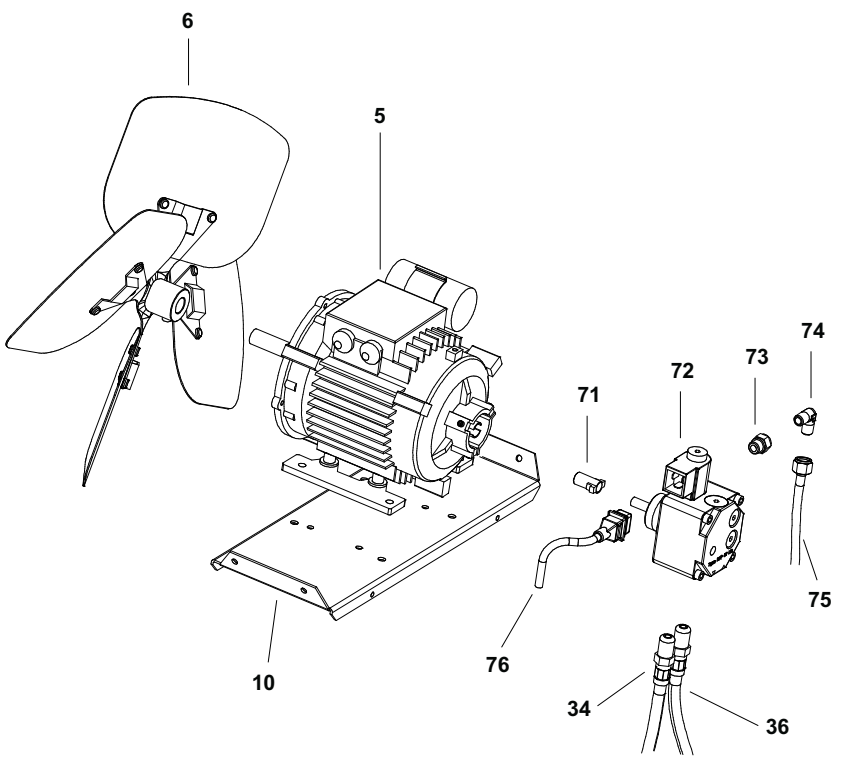

BV 170 MODEL 2013

UNIT 1

ILLUSTRATED PARTS BREAKDOWN

From Serial Number: 09233000649

Edizione 2013
Rev. A

BV 170 MODEL 2013

UNIT 2

ILLUSTRATED PARTS BREAKDOWN

A

Marchio blu
Marque bleu
Blau Zeichen
Blue mark

Pos.	Code NR	Description
1	4032.546	UPPER BODY
2	4032.548	UPPER BODY MOBILE
3	4032.534	CHIMNEY
4	4032.557	INLET GRILLE
5	4032.594	MOTOR
6	4032.593	FAN
7	4032.554	AIR FLAP
8	4104.170	CLIP NUT
9	4111.056	PROTECTION CLABLE
10	4032.555	MOTOR FLANGE
12	4160.646	PROTECTION CLABLE
13	4111.241	ELASTIC PLATE
14	4032.568	HANDLE FRAME
15	4260.100	TANK CAP
16	4290.083	TANK FILTER
17	4100.632	DRAIN PLUG
18	4032.564	FOOT FRAME
19	4111.057	PLUG
20	4032.536	POWER CORD HOOK
21	4032.094	WHEEL Ø 250
22	4111.480	WHEEL PLUG
23	4111.072	WHEEL HOLDER Ø 20
24	4032.566	AXLE
25	4033.242	FUEL TANK
26	4032.558	ELECTR. COMPONENTS DRAWER PANEL
27	4033.095	BASE
28	4032.560	SIDE PANEL
29	4032.550	LOWER BODY
30	4033.188	COMBUSTION CHAMBER
31	4031.659	OUTLET CONE
32	4031.068	CONN. STRAIGHT 1/4"
33	4031.067	PIPE CONNECTION 1/4"
34	4031.062	FUEL PIPE PUMP-TANK
35	4031.063	FUEL PIPE TANK-FILTER
36	4031.061	FUEL PIPE FILTER-PUMP
37	4031.070	FILTER WITH CARTIDGE 3/8"
38	4111.116	OR KIT FILTER
39	4031.015	FILTER CARTIDGE
40	4032.437	FILTER SUPPORT