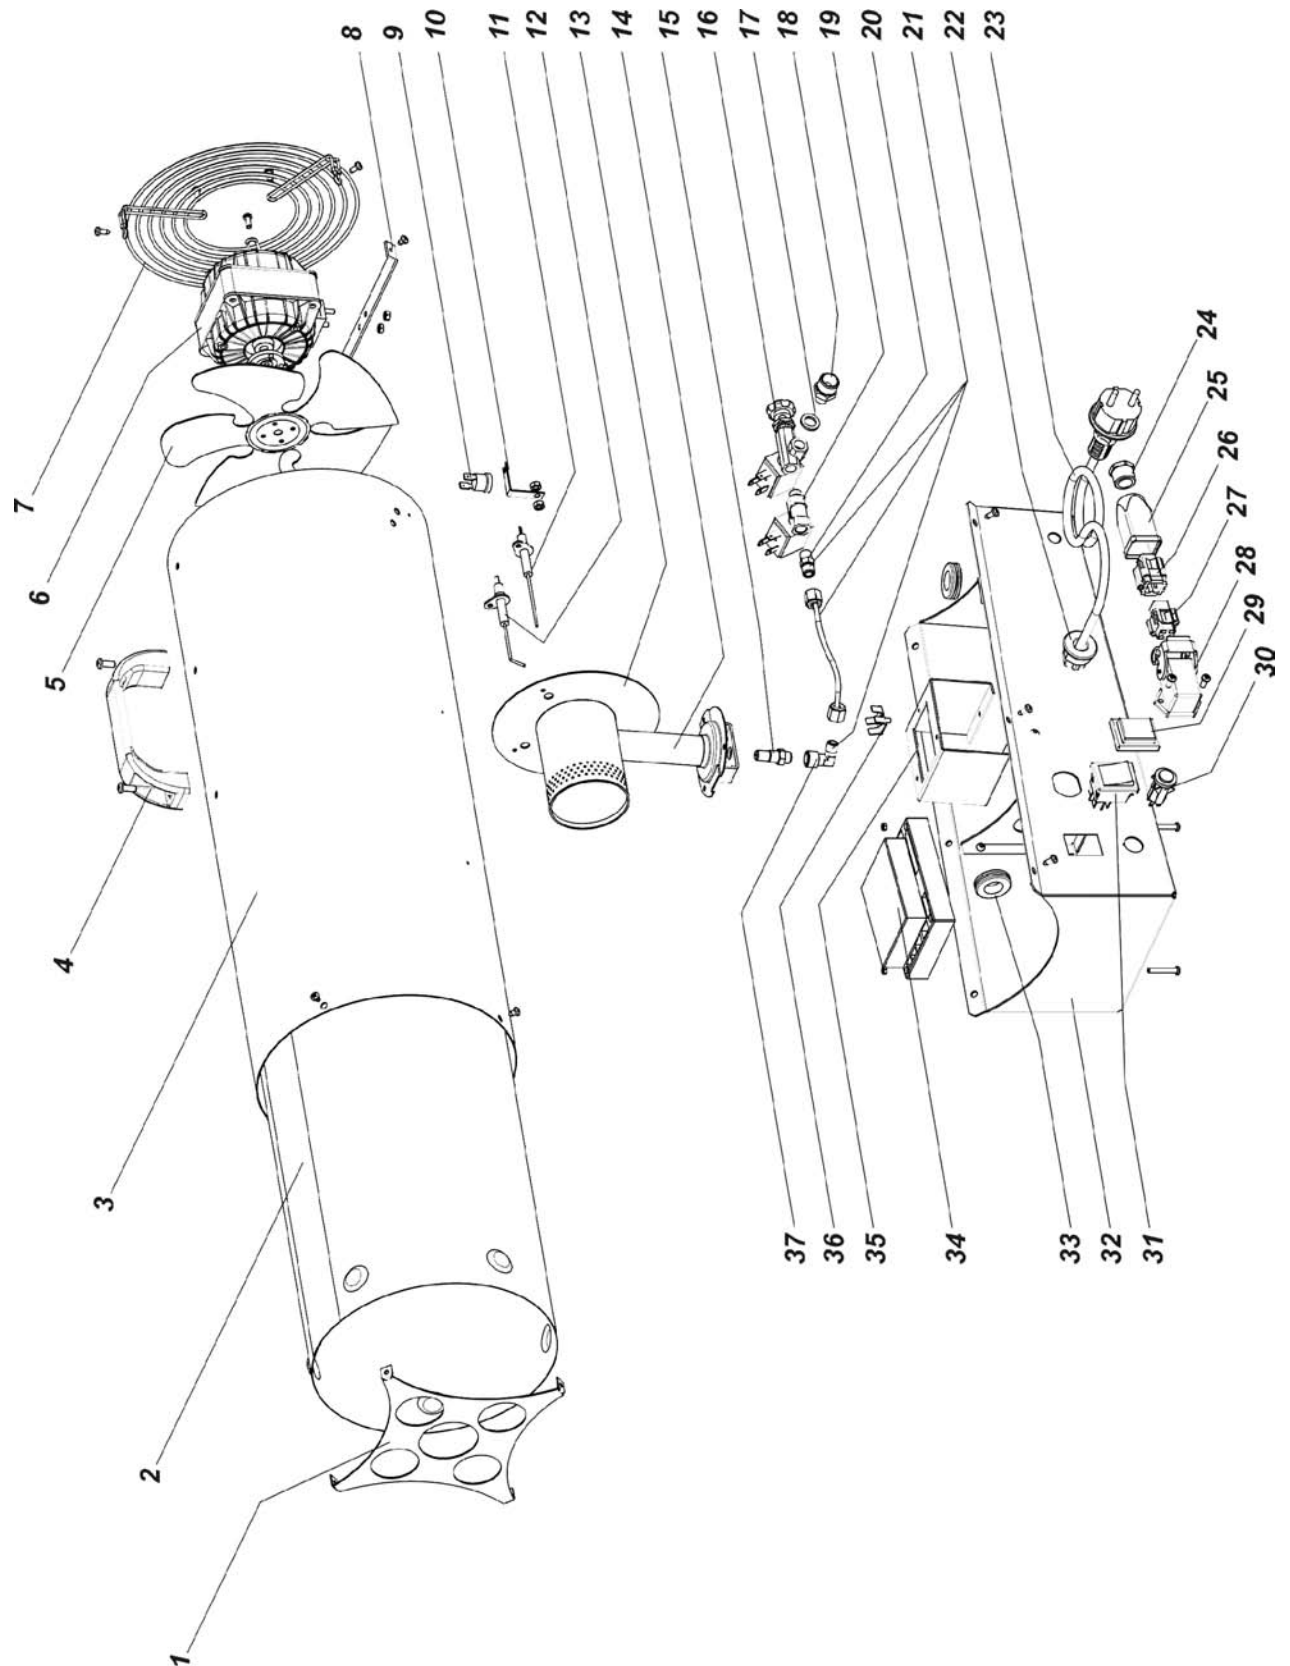

# Spareparts MASTER GAS HEATERS

## MODEL 30 kW E

## ILLUSTRATED PARTS BREAKDOWN

Cod. 4161.134

## Spareparts MASTER GAS HEATERS 30 kW E

Pos.	Code NR	Description
1	4160.764	OUTLET
2	4161.373	COMBUSTION
3	4161.027	YELLOW COVER RAL 1006
4	4160.715	PLASTIC HANDLE
5	4160.690	FAN Ø200 19°
6	4160.629	ELECTRIC MOTOR 80 W 230-240/50HZ IP44
7	4160.784	INLET GRID
8	4161.010	SUPPORT ELECTRIC MOTOR
9	4160.636	SAFETY THERMOSTAT
10	4160.708	SUPPORT FOR THERMOSTAT
11	4160.632	FLAME PROBE
12	4161.248	IGNITION ELETTRICAL FOLDER
13	4160.752	PLATE BURNER
14	4160.687	GAS BURNER
15	4160.722	GAS NOZZLE Ø1,15
16	4160.660	GAS COCK WITH ELECTRO-VALVE
17	4160.614	PLAIN WASHER M10
18	4160.700	GAS INLET NOZZLE 3/8 M - 1/8 M
19	4160.655	ELECTROVALVE
20	4160.623	NOZZLE 1/8"
21	4160.724	COPPER EXTENDIN VALVOLE-NOZZLE
22	4160.635	KEEPER WIRE DEVICE PA 107
23	4160.733	ELECTRIC CABLE
24	4160.651	KEEPER WIRE DEVICE
25	4160.648	COMPLETE PLUG IN
26	4160.650	CONNEXION PLUG 5 PIN
26	4161.401	CONNEXION PLUG 4 PIN
27	4160.649	CONNEXION SOCKET 5 PIN
27	4161.400	CONNEXION SOCKET 4 PIN
28	4160.647	ANGULAR FIX CASE
29	4160.638	COVER SWITCH
30	4161.058	LIGHT SWITCH
31	4161.057	SWITCH
32	4161.075	BASE
33	4160.646	GROMMET 16-30-22
34	4161.004	ELECTRONIC PC BOARD FOR GAS
35	4160.782	SUPPORT BURNER
36	4160.639	RIVET POP
37	4160.621	90° DEGREE ELBOW 1/8"