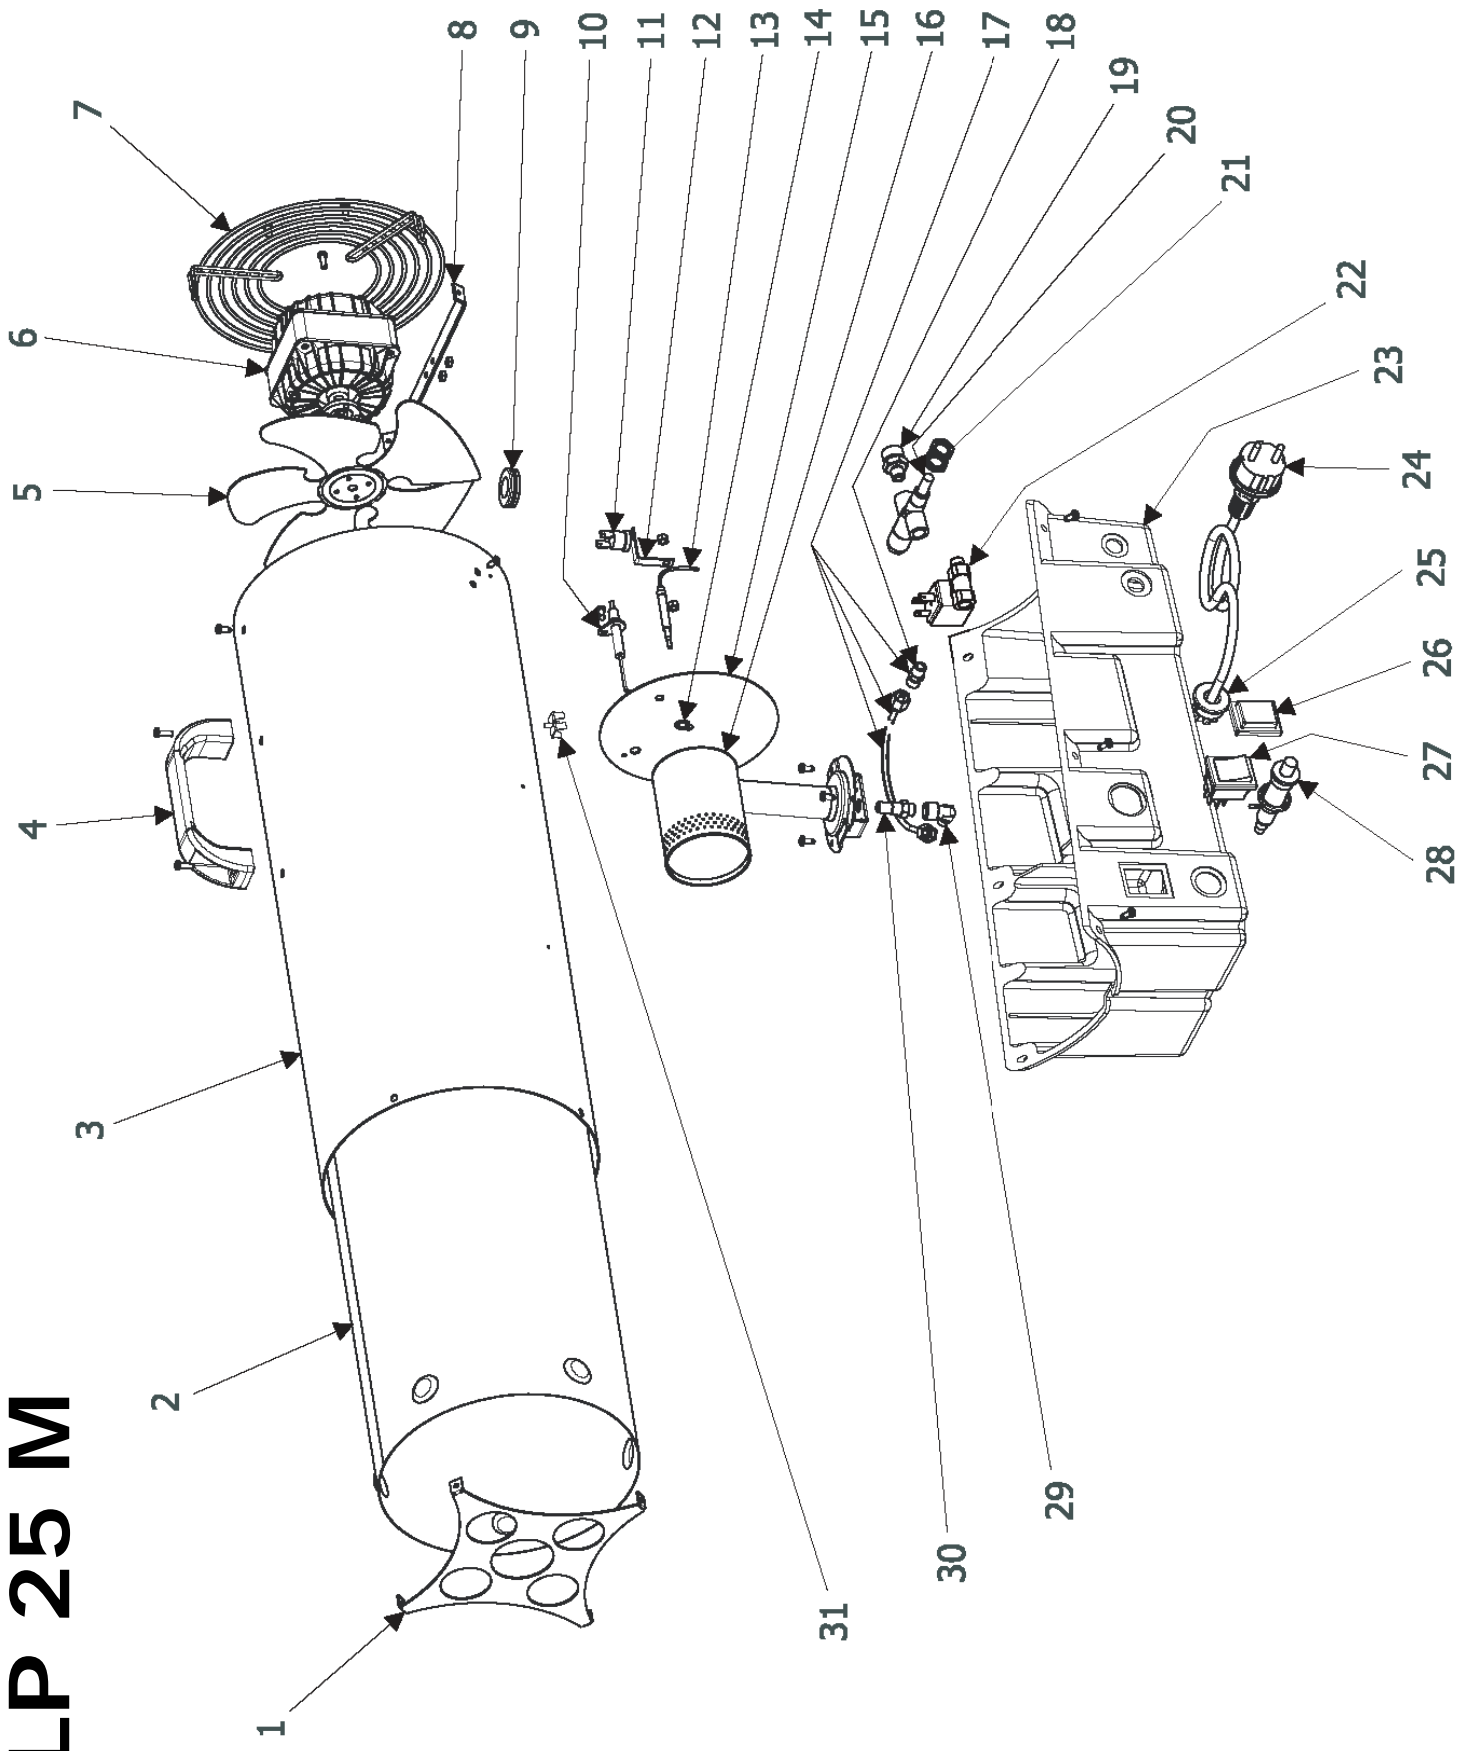

# BLP 25 M

## MASTER GAS HEATERS BLP 25 M

<b>Pos.</b>	<b>Code</b>	<b>Description</b>
1	4160.764	OUTLET GRID
2	4161.373	COMBUSTION CHAMBER
3	S/R	COVER
4	4160.715	PLASTIC HANDLE
5	4161.175	FAN
6	4160.045	MOTOR
7	4160.784	PLASTIC INLET GRID
8	4161.010	MOTOR SUPPORT
9	4160.646	GROMMET
10	4160.731	IGNITION ELECTRICAL FOLDER
11	4160.636	SAFETY THERMOSTAT
12	4160.708	SUPPORT FOR THERMOSTAT
13	4160.654	INTERRUPTED THERMOCOUPLE
14	4160.627	ELASTIC WASHER
15	4160.726	PLATE BURNER
16	4160.687	GAS BURNER
17	4160.724	COPPER EXTENDING VALVE-NOZZLE
18	4160.623	NOZZLE 1/8"
19	4160.700	GAS INLET NOZZLE
20	4161.137	SAFETY GAS VALVE
21	4160.701	RING NUT M12X0,75
22	4160.655	ELECTRO-VALVE
23	4160.721	PLASTIC BASE
24	4160.733	POWER CORD
25	4160.635	KEEPER WIRE
26	4160.638	COVER SWITCH
27	4160.637	SWITCH
28	4162.222	PIEZO IGNITOR
29	4160.621	90° DEGREE ELBOW 1/8"
30	4160.722	GAS NOZZLE ø1,15
31	4160.639	RIVET POP

S/R = Parts available by special request only