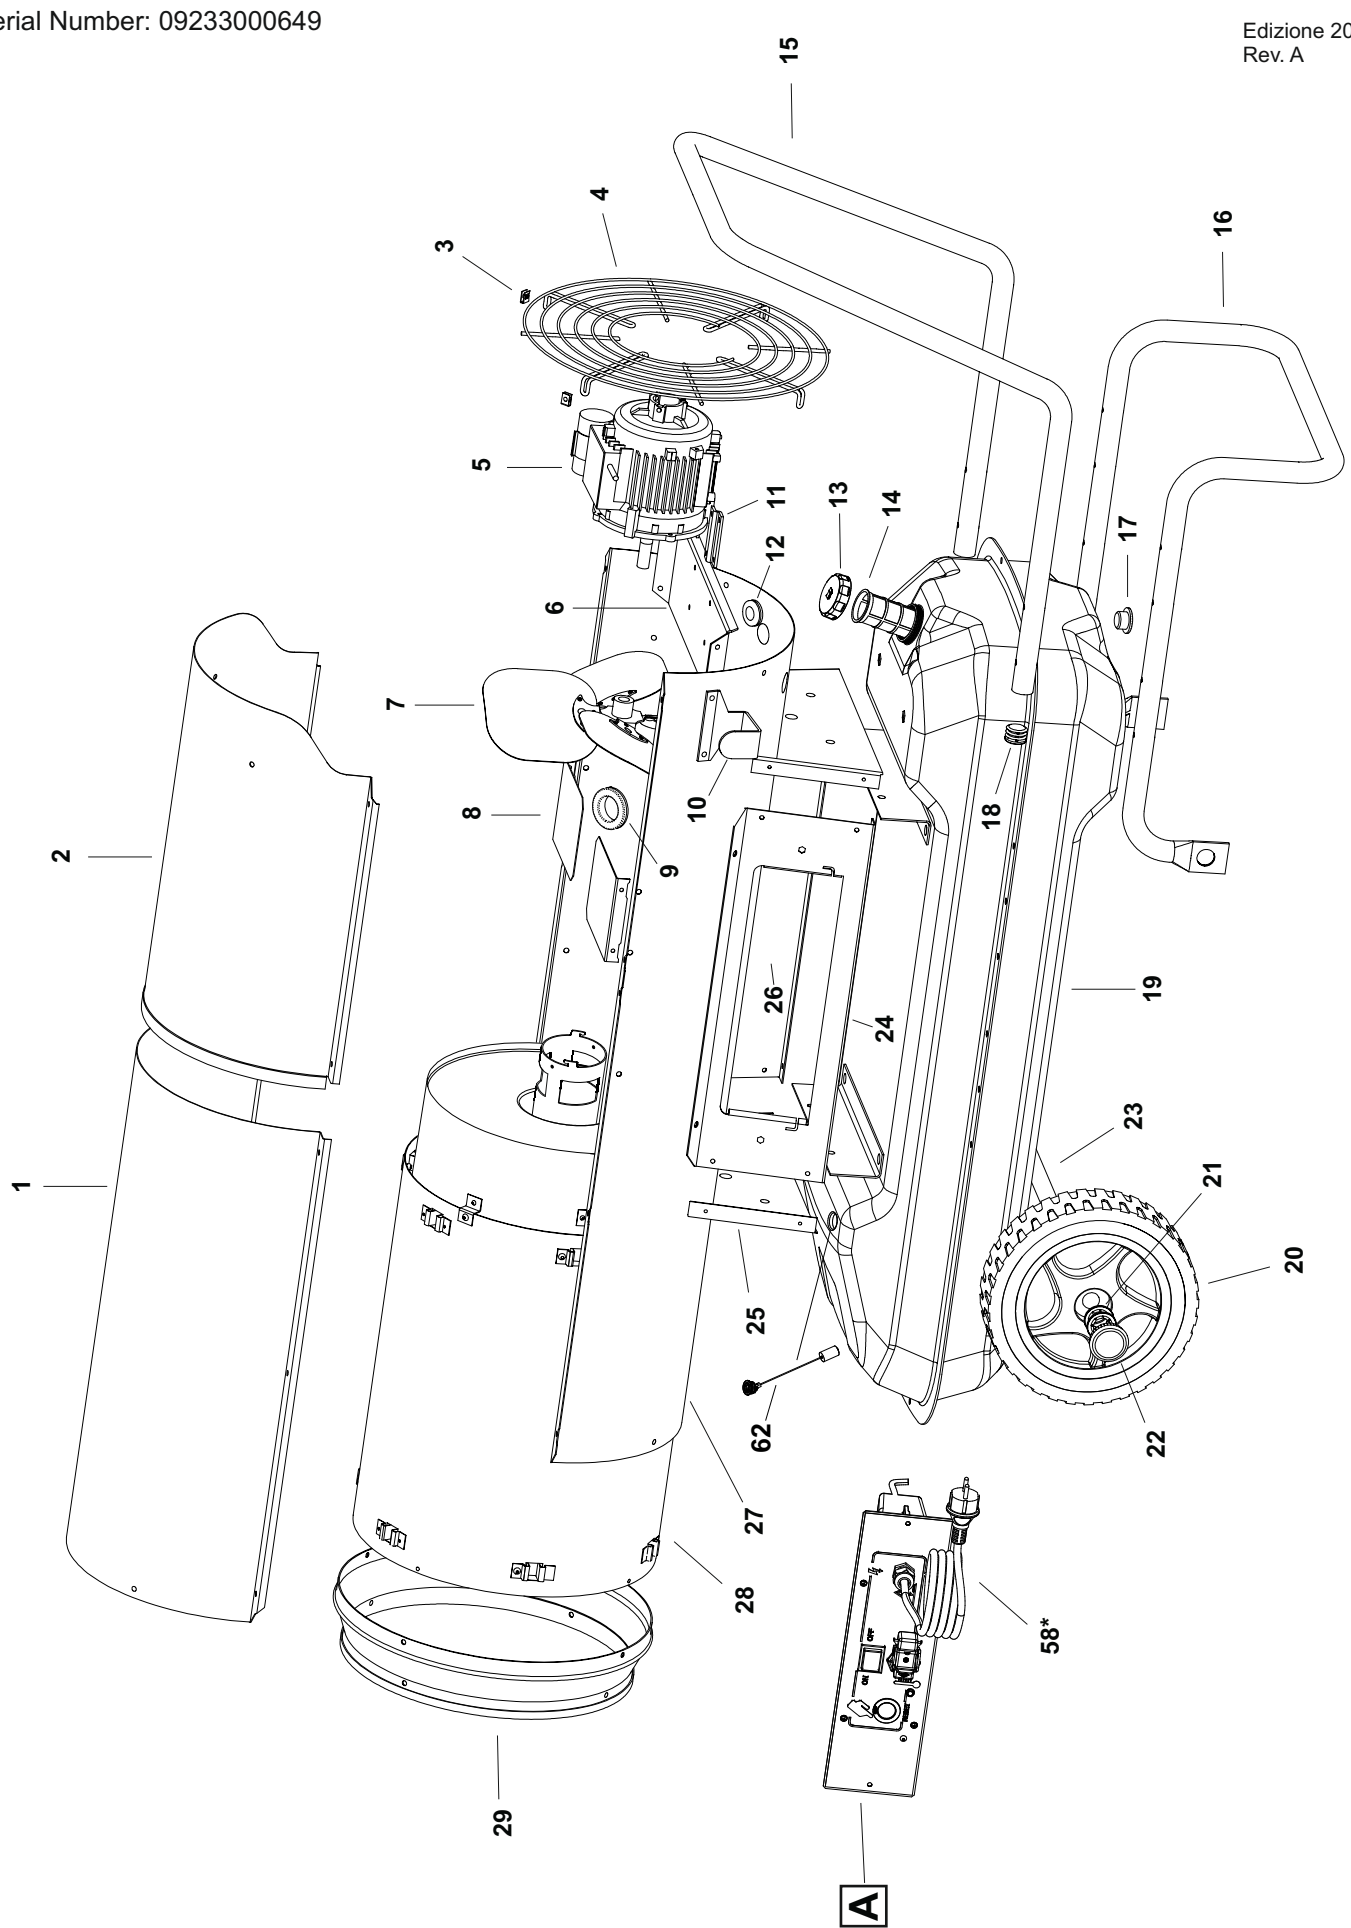

B 230 MODEL 2013

UNIT 1

ILLUSTRATED PARTS BREAKDOWN

Edizione 2013
Rev. A