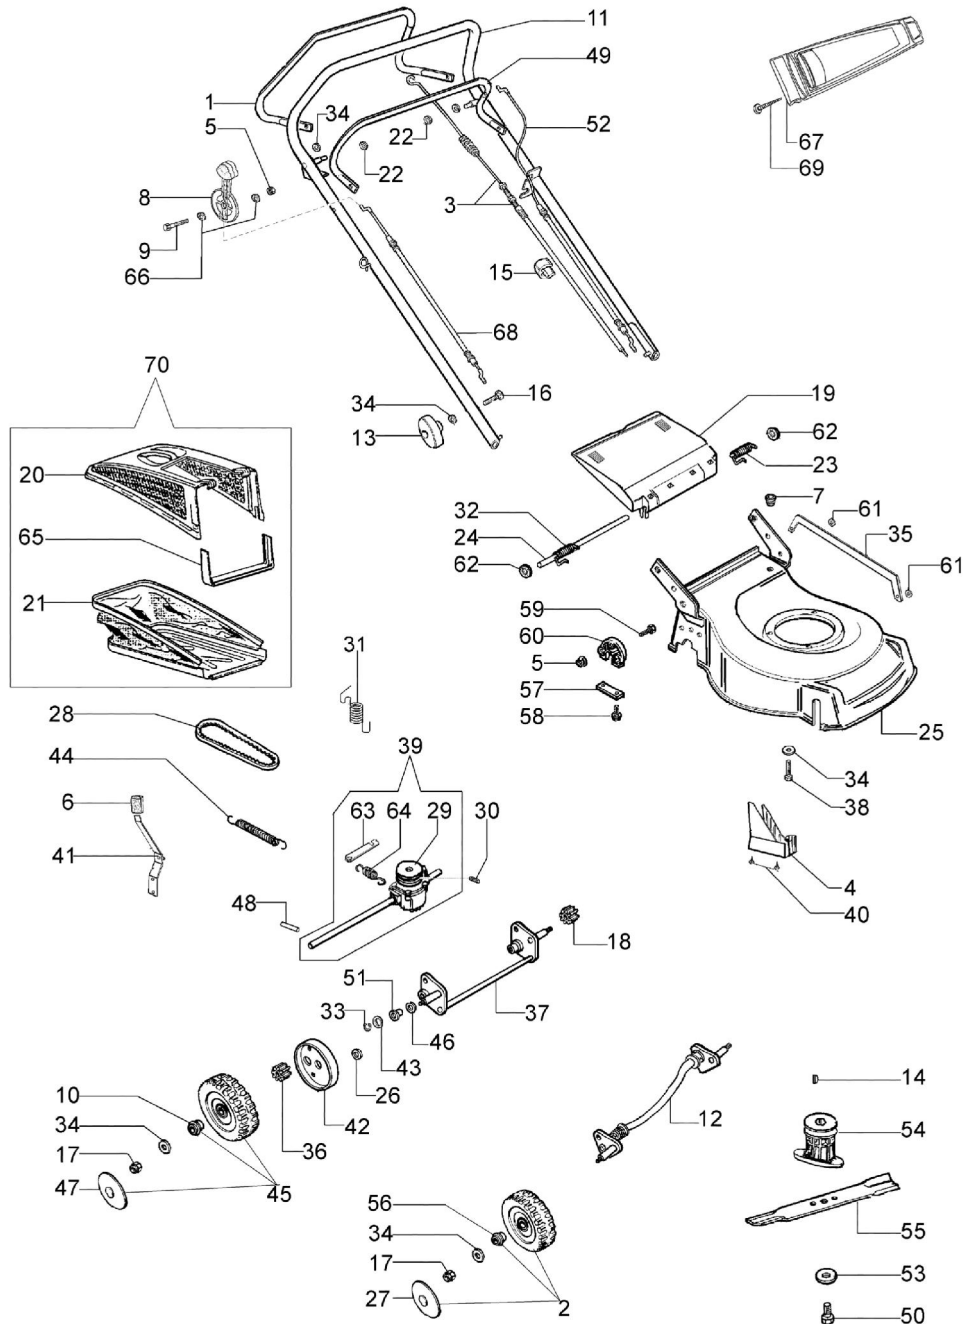

LR 44 TB Lawnmower - Illustrated parts list (till may 07)

LR 44 TB Lawnmower - Illustrated parts list (till may 07)

Ref.Nu	Qty	Part number	Description	Validity from	Validity till	Notes	Bulletin
1	1	66060105	Lever				
2	2	66110281	Wheel kit				BT5-038-01/07
3	1	66060058CR	Tract.wire				BT5-037-11/06
4	1	66100013	Guard				
5	1	3914006R	Nut				
6	1	66070021	Handle				
7	1	66030038	Grommet				
8	1	66070131	Lever				
9	1	3910019	Screw				
10	4	66030057	Bearing				
11	1	66060104A	Handlebar				
12	1	66070024B	Front axle				BT5-053-12/08
13	2	4119013AR	Knob				
14	1	8202126R	Key				
15	2	66060231	Band				
16	2	3910015R	Screw				
17	4	3933032R	Nut				
18	1	66030228	Left sprocket				
19	1	66110014R	Shutter				
20	1	66070132	Frame				
21	1	66070137	Grassbag				
22	2	3045033R	Retainer washer				
23	1	66110017R	Spring				
24	1	66110026	Deflector axle				
25	1	66100006R	Deck				
26	2	3916012	Washer				
27	2	66110278R	Wheel cover				BT5-038-01/07
28	1	3047026R	Belt				
29	1	66070450R	Pulley				
30	1	3803010	Screw				
31	1	66070035AR	Spring				
32	1	66110018R	Spring				
33	1	3024012	Ring				
34	7	3916008R	Washer				
35	1	66100012	Rod				
36	1	66030227	Right sprocket				
37	1	66070013B	Rear axle				
38	3	3806076	Screw				
39	1	66070017DR	Transmission				
40	2	011200035R	Screw