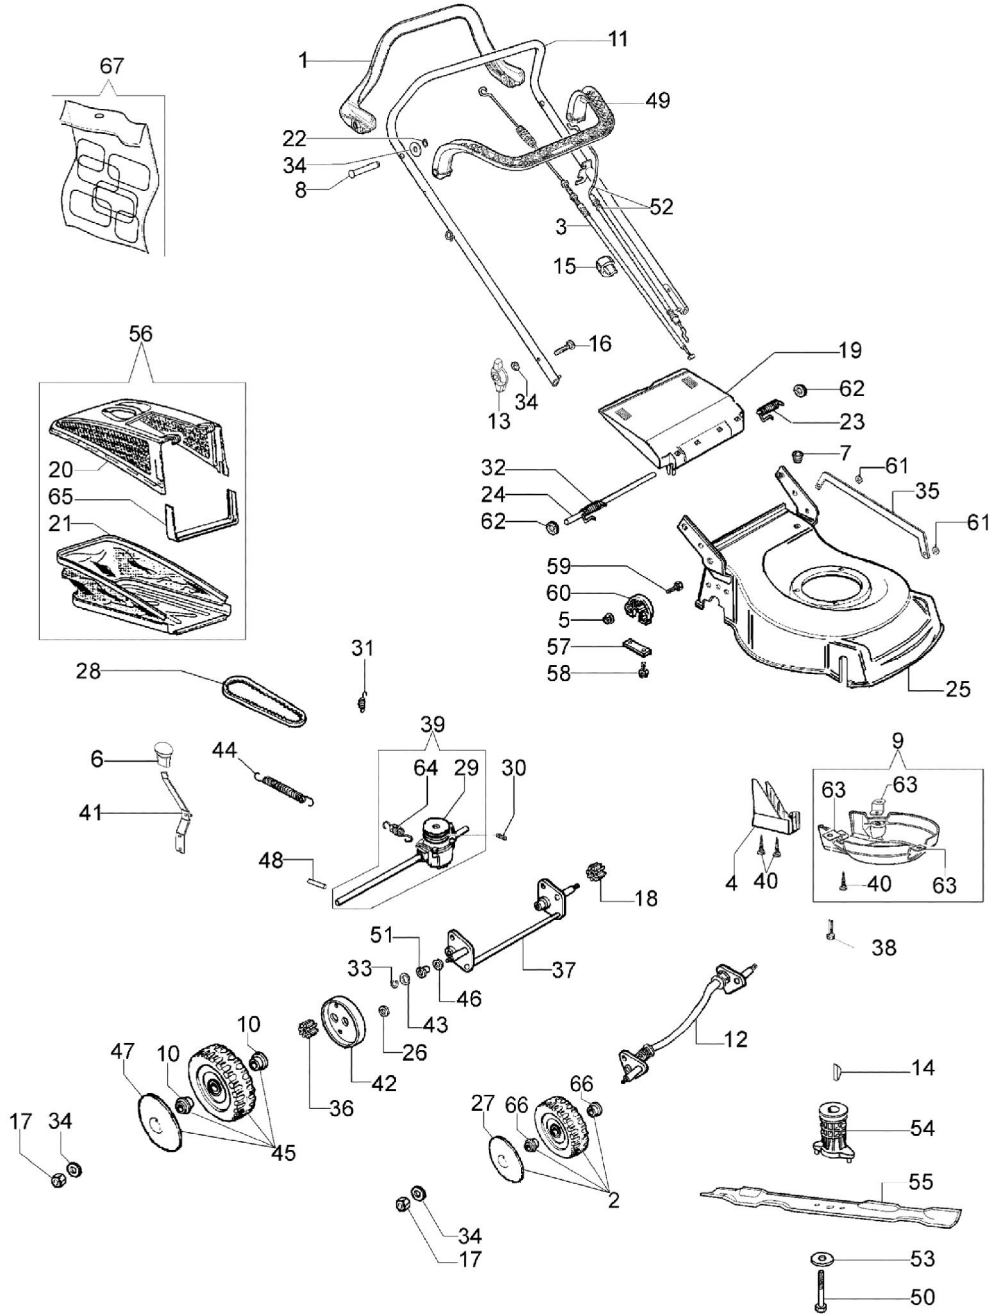

LR 44 TB Lawnmower - Illustrated part list 2009

LR 44 TB Lawnmower - Illustrated part list 2009

Ref.Nu	Qty	Part number	Description	Validity from	Validity till	Notes	Bulletin
1	1	66060398R	Traction lever				
2	2	66110281	Wheel kit				
3	1	66060058CR	Tract.wire				
4	1	66100013	Guard				
5	1	3914006R	Nut				
6	1	66070021	Handle				
7	1	66030038	Grommet				
8	2	66060381AR	Pin				
9	1	66070233	Compl. guard				
10	4	66030057	Bearing				
11	1	66060397AR	Handle				
12	1	66070024B	Front axle				
13	2	4119013AR	Knob				
14	1	8202126R	Key				
15	2	66060231	Band				
16	2	3910015R	Screw				
17	4	3933032R	Nut				
18	1	66030228	Left sprocket				
19	1	66110014R	Shutter				
20	1	66070327R	Frame				
21	1	66070329R	Grassbag				
22	2	3045033R	Retainer washer				
23	1	66110017R	Spring				
24	1	66110026	Deflector axle				
25	1	66100006R	Deck				
26	2	3916012	Washer				
27	2	66110278R	Wheel cover				
28	1	3047026R	Belt				
29	1	66070450R	Pulley				
30	1	3803010	Screw				
31	1	66070035AR	Spring				
32	1	66110018R	Spring				
33	1	3024012	Ring				
34	7	3916008R	Washer				
35	1	66100012	Rod				
36	1	66030227	Right sprocket				
37	1	66070013B	Rear axle				
38	3	3806076	Screw				
39	1	66070017DR	Transmission				
40	2	011200035R	Screw				
41	1	66070018	Lever				
42	1	66070060	Wheel cover				
43	1	66030044	Whaser				
44	1	66070036R	Spring