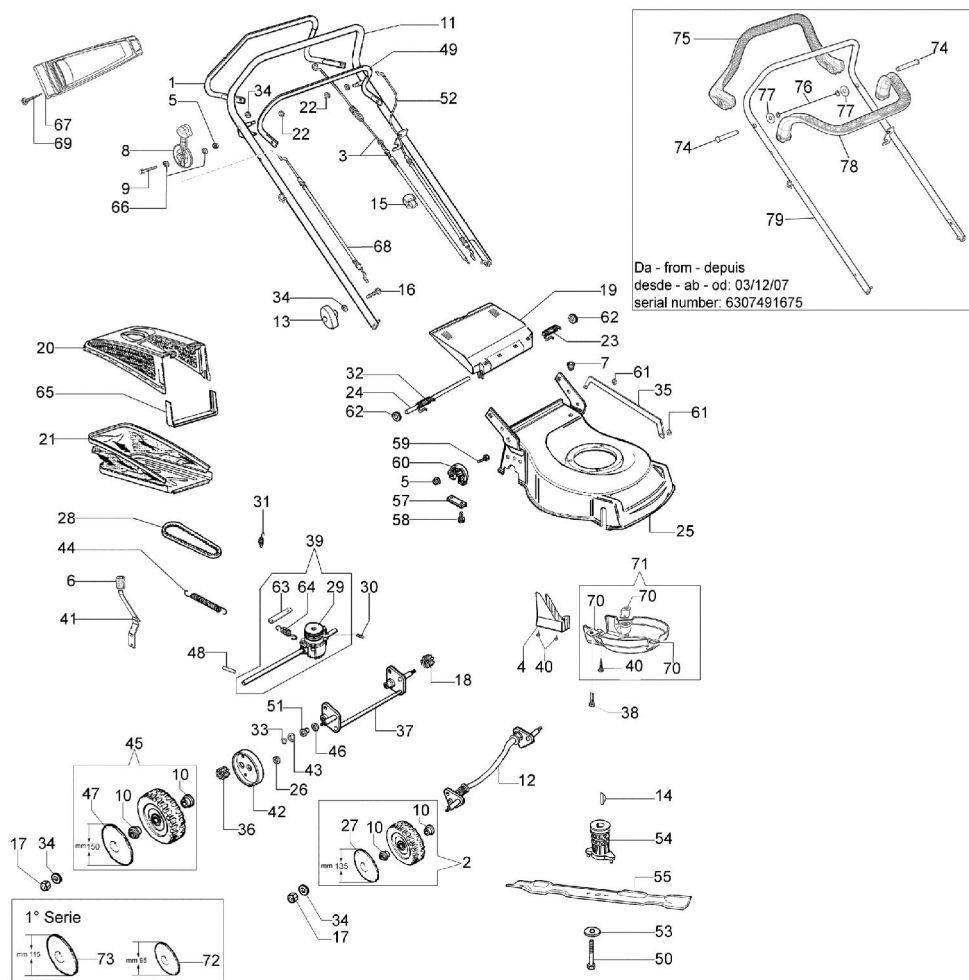

LR 44 TB Lawnmower - Illustrated parts list (from june 07)

LR 44 TB Lawnmower - Illustrated parts list (from june 07)

Ref.Nu	Qty	Part number	Description	Validity from	Validity till	Notes	Bulletin
1	1	66060105	Lever				BT5-048-04/08
2	2	66110281	Wheel kit				BT5-038-01/07
3	1	66060058CR	Tract.wire				
4	1	66100013	Guard				
5	1	3914006R	Nut				
6	1	66070021	Handle				
7	1	66030038	Grommet				
8	1	66070131	Lever				
9	1	3910019	Screw				
10	2	66030294	Bushing				BT5-038-01/07
11	1	66060104A	Handlebar				BT5-048-04/08
12	1	66070024B	Front axle				BT5-053-12/08
13	2	4119013AR	Knob				
14	1	8202126R	Key				
15	2	66060231	Band				
16	2	3910015R	Screw				
17	4	3933032R	Nut				
18	1	66030228	Left sprocket				
19	1	66110014R	Shutter				
20	1	66070132	Frame				
21	1	66070138	Grassbag				
22	2	3045033R	Retainer washer				BT5-048-04/08
23	1	66110017R	Spring				
24	1	66110026	Deflector axle				
25	1	66100006R	Deck				
26	2	3916012	Washer				
27	2	66110278R	Wheel cover				BT5-038-01/07
28	1	3047026R	Belt				
29	1	66070450R	Pulley	matr. 6301118618			BT5-069-06/11
30	1	3803010	Screw				
31	1	66070035AR	Spring				
32	1	66110018R	Spring				
33	1	3024012	Ring				
34	7	3916008R	Washer				BT5-048-04/08
35	1	66100012	Rod				
36	1	66030227	Right sprocket