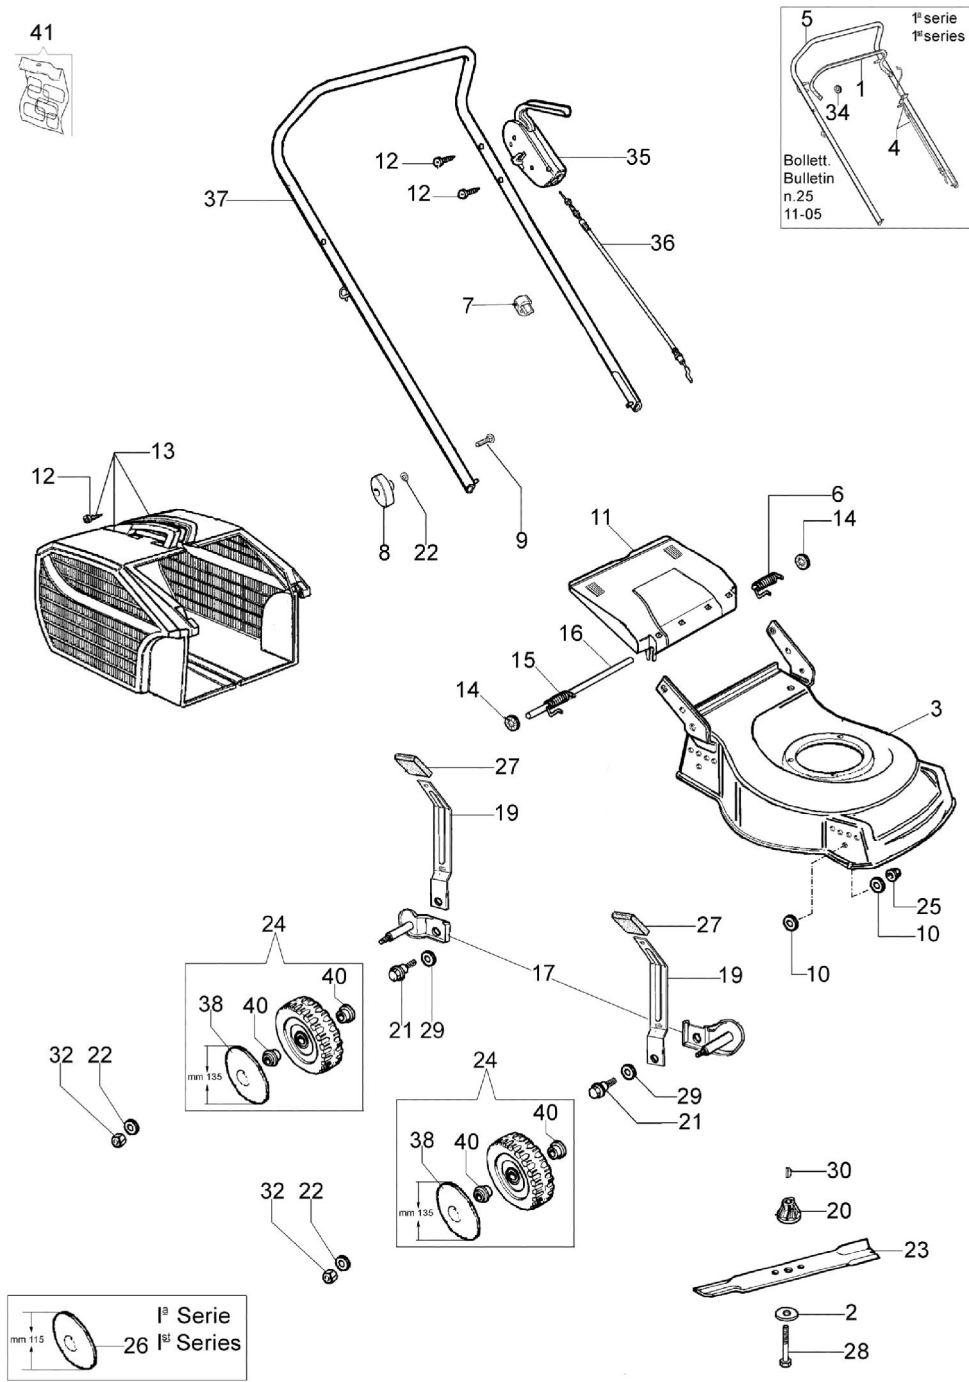

LR 44 P Lawnmower - Illustrated parts list

LR 44 P Lawnmower - Illustrated parts list

Ref.Nu	Qty	Part number	Description	Validity from	Validity till	Notes	Bulletin
1	1	66060106	Brake lever				
2	1	66060384R	Washer				
3	1	66100009AR	Deck				BT5-045-12/07
4	1	66060108R	Engine break cable				
5	1	66060104A	Handlebar				
6	1	66110017R	Spring				
7	1	66060231	Band				
8	2	4119013AR	Knob				
9	2	3910015R	Screw				
10	8	66030012	Washer				
11	1	66110014R	Shutter				
12	7	3960013R	Screw				
13	1	66112001R	Complete grassbag				
14	2	3045034R	Retainer washer				
15	1	66110018R	Spring				
16	1	66110026	Deflector axle				
17	2	66070301A	Support set				BT5-060-11/09
19	4	66070031	Lever				
20	1	66030003AR	Hub				
21	4	66070030A	Pin				
22	6	66030012	Washer				
23	1	66100044R	Blade				
24	4	66110281	Wheel kit				BT5-038-01/07
25	4	3933032R	Nut				
26	2	66030079	Wheel cover				BT5-038-01/07
27	4	66070021	Handle				
28	1	3906150R	Screw				
29	4	3027001R	Washer				
30	1	8202126R	Key				
32	4	3914010R	Nut				
34	2	3045033R	Retainer washer				
35	1	66132014	Complete lever				
36	1	66100093R	Brake wire 1160mm				
37	1	66100094	Handlebar				
38	4	66110278R	Wheel cover				BT5-038-01/07
40	8	66030081R	Bearing				
41	1	66070381	Labels set				