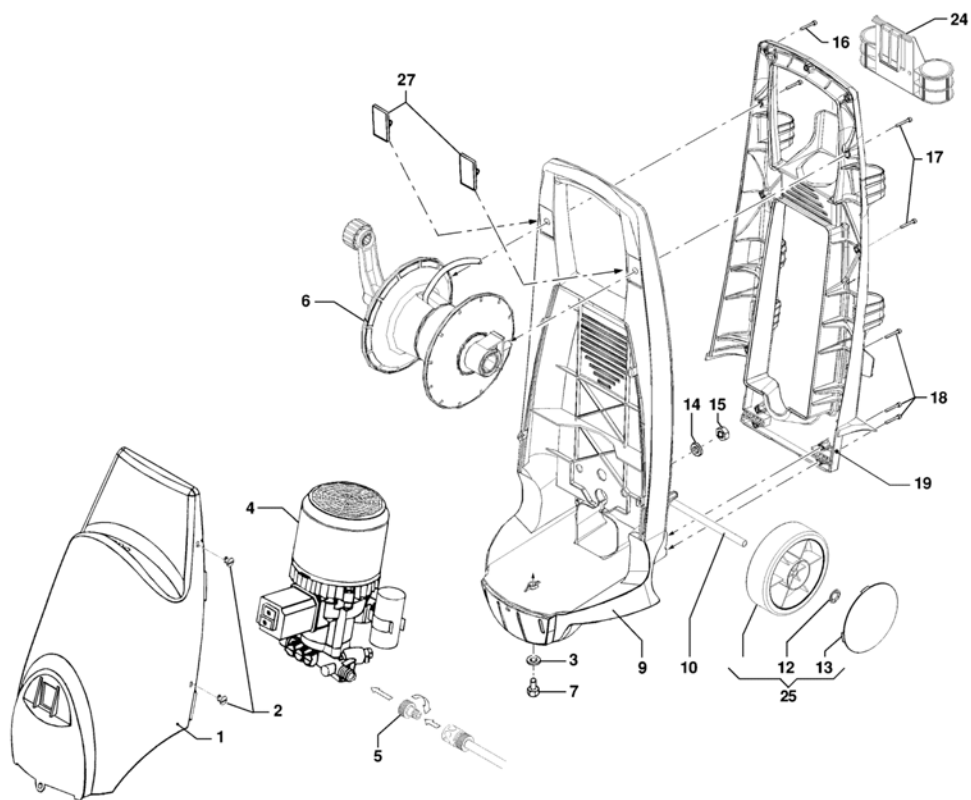

# IP 1550 - Deck

## IP 1550 - Deck

Ref.Nu	Qty	Part number	Description	Validity from	Validity till	Notes	Bulletin
1	1	CH04770185	Cover				
2	5	CH12020059	Screw				
3	1	CH28110016	Washer				
4	1	CH73040326	Motorpump				
5	1	CH28030325	Fittings				
6	1	CH70020273	Hose reel kit				
7	1	CH36070214	Screw				
9	1	CH32060268	Frame				
10	1	CH00170012	Wheel axle				
12	2	CH00090273	Ring				
13	2	CH04020295	Wheel cover				
14	2	CH28110015	Washer				Fino a/up to serial number 34847367
14	2	CH28110002	Washer				Da/from serial number 34847368
15	2	CH06040001	Nut				Fino a/up to serial number 34847367
15	2	CH06040079	Nut				Da/from serial number 34847368
16	3	CH36250057	Screw				
17	4	CH36250058	Screw				
18	6	CH36250058	Screw				
19	1	CH32060267	Frame				
24	1	CH30020573	Support				
25	2	CH01990237	Wheel kit				
27	2	CH04020265	Cap				