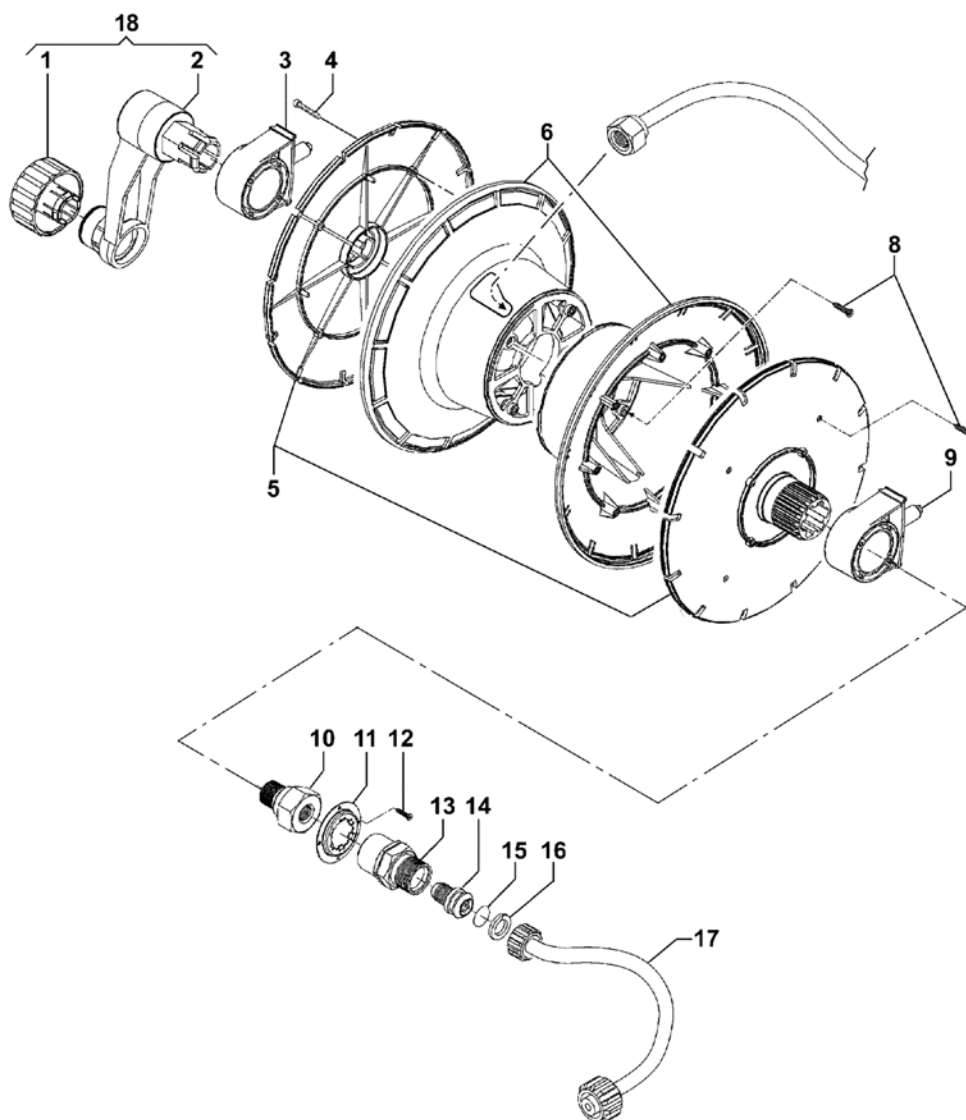

IP 1550 - Hose reel

IP 1550 - Hose reel

Ref.Nu	Qty	Part number	Description	Validity from	Validity till	Notes	Bulletin
1	1	CH24310007	Knob				
2	1	CH18040005	Handle				
3	1	CH30020568	Support				
4	4	CH36250061	Screw				
5	2	CH06020055	Disk				
6	2	CH06020054	Body				
8	8	CH36250061	Screw				
9	1	CH30020568	Support				
10	1	CH20000110	Nipple				
11	1	CH18020225	Spring				
12	4	CH36250059	Screw				
13	1	CH20000109	Fittings				
14	1	CH36050106	Screw				
15	1	CH12100170	O-ring				
16	1	CH00090279	Ring				
17	1	CH32081017	Hose				
18	1	CH01990165	Complete knob