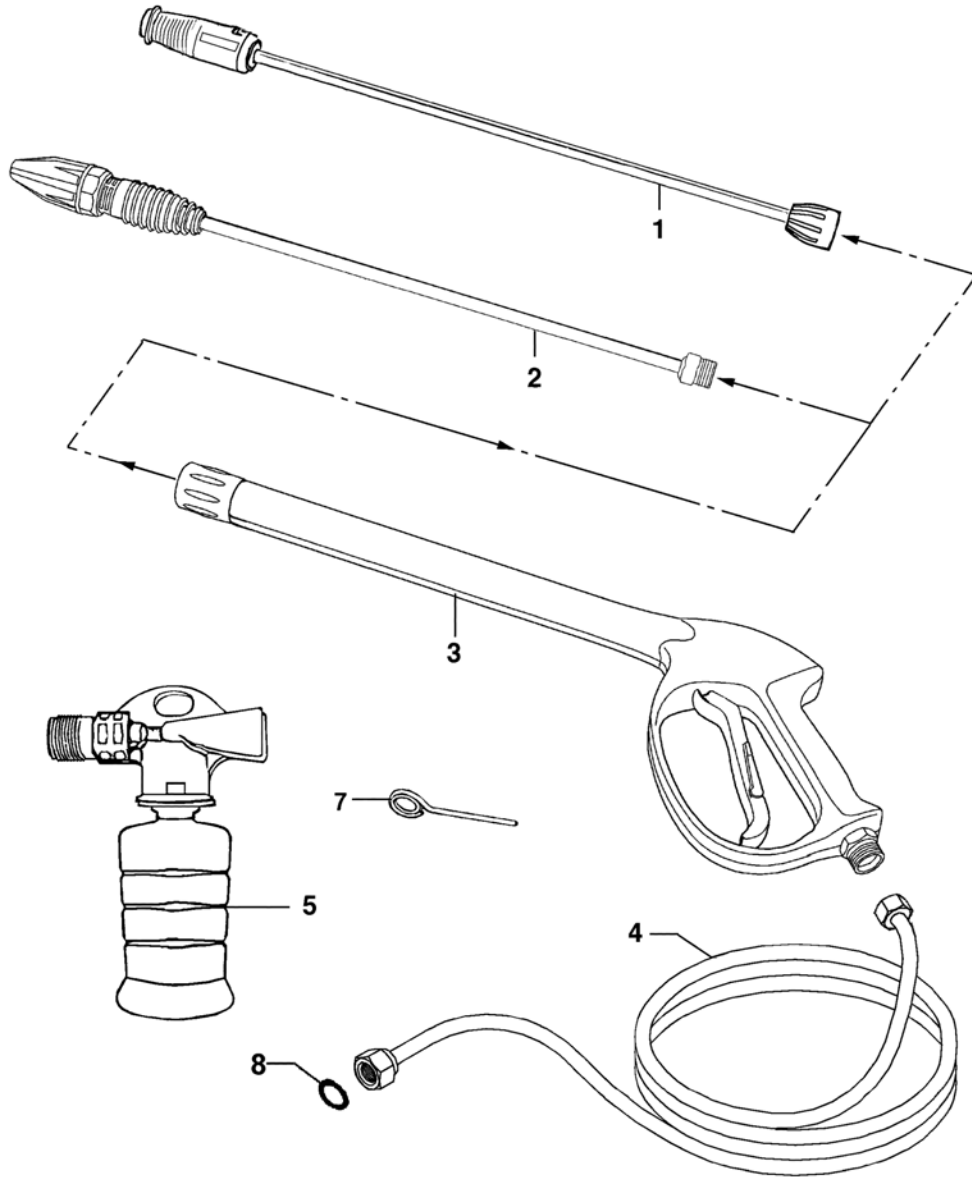

IP 1550 - Accessories

IP 1550 - Accessories

Ref.Nu	Qty	Part number	Description	Validity from	Validity till	Notes	Bulletin
1	1	CH33010750	Lance				
2	1	68500007	Lance				
3	1	CH24100086	Spray gun kit				
4		CH33010612	Hose				
5	1	CH33010748	Lance				
7	1	CH04550013	Needle				
8	1	CH12100218	O-ring