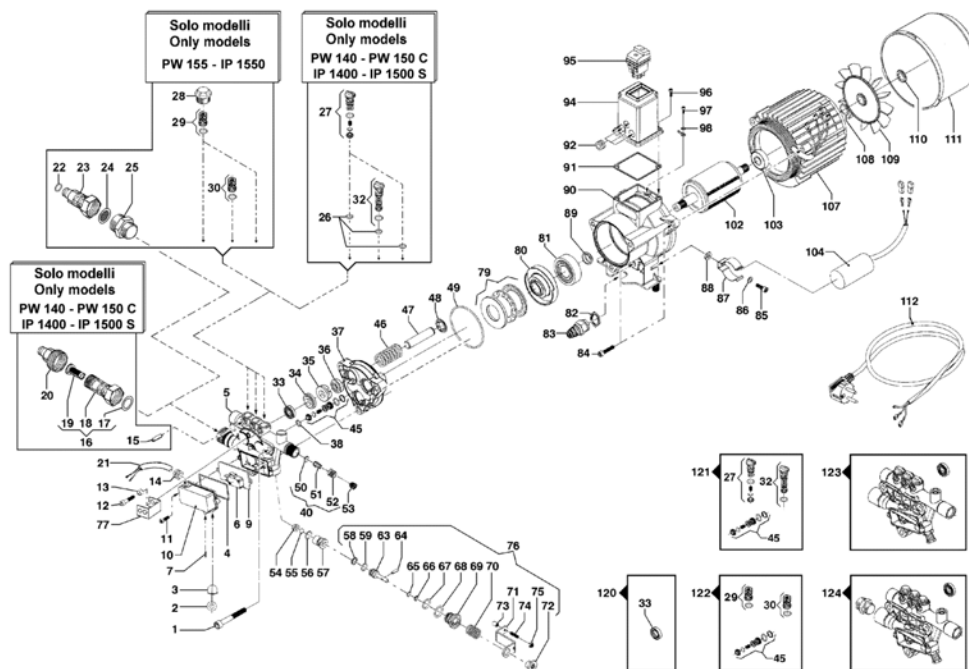

IP 1550 - Motorpump

IP 1550 - Motorpump

Ref.Nu	Qty	Part number	Description	Validity from	Validity till	Notes	Bulletin
1	3	CH36090191	Screw				
2	1	CH00090229	Ring				
3	2	CH24160112	Guard				
4	1	CH12100550	O-ring				
5	1	CH32180369	Top cover				
6	1	CH18250011	Switch				
7	1	CH30050023	Pin				
9	1	CH04020290	Half case				
10	1	CH04020276	Cover				
11	2	CH36090075	Screw				
12	1	CH36070106	Hexagonal screw				
13	1	CH06010309	Spacer				
14	1	CH24340048	Holder				
15	-		Not available for this product				
16	-		Not available for this product				
17	-		Not available for this product				
18	-		Not available for this product				
19	-		Not available for this product				
20	-		Not available for this product				
21	1	CH04560322	Cable				
22	1	CH12100057	O-ring				
23	1	CH28030524	Fitting				
24	1	CH10020158	Filter				
25	1	CH20000056	Nipple				
26	-		Not available for this product				
27	-		Not available for this product				
28	3	CH32020279	Cap				
29	2	CH12200054	Valve				
30	1	CH12200055	Valve				
32	-		Not available for this product				
33	3	CH12410033	Gasket 6mm				
34	3	CH00090300	Ring				
35	3	CH06010308	Spacer				
36	3	CH00190111	Seal ring				
37	1	CH24320018	Pump crankcase				
38	3	CH12100465	O-ring