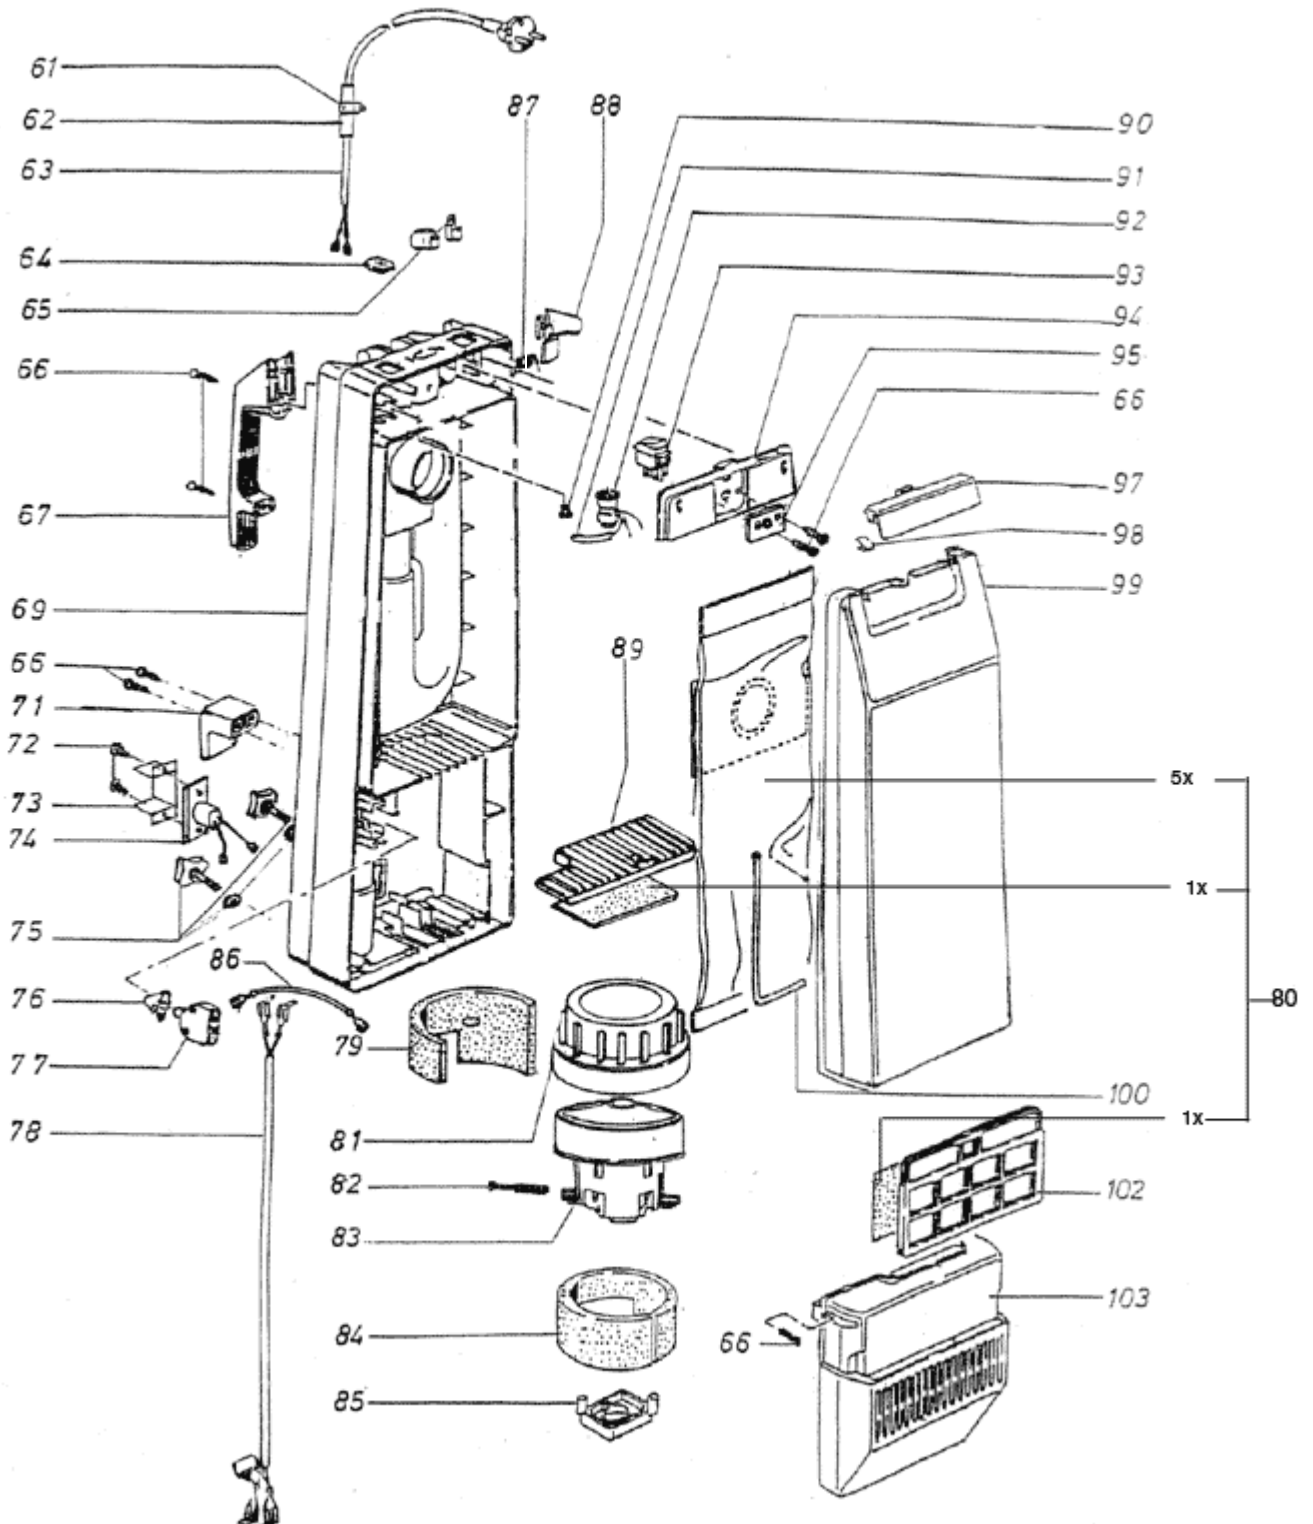

Motor and cabinet parts 01.05.2005=>

FILTRA VAC

15-04-2011

Part List ID
FILTRAVAC10

14

Motor and cabinet parts 01.05.2005=>

FILTRA VAC

15-04-2011

Part List ID
FILTRAVAC10

15

Pos	Part no.	Qty	Description	EAN
61	302002969	1	CABLE GUIDE ANTHRACITE	4005337124
62	302002970	1	CABLE BUSHING BLACK	4005337124
63	302002971	1	POWER COARD 12,5M BLACK	4005337124
64	52779A	1	COVER WASHER	5711143040
65	302002972	1	TIE-CLIP LONG CPL.	4005337124
65	302002973	1	TIE-CLIP LONG BLACK HOSE-	4005337124
66	57951A	8	SCREW 4X20 COMBIVAC	5711143051
67	52903B	1	HANDLE CARRY BLACK	5711143041
69	52588A	1	CANISTERREAR 120V COMBIVAC	5711143040
71	55157B	1	HOLDERCORDANTHRACITE	5711143048
73	50848A	1	BRKT.PLUG PROTECTIONCOMBIVAC	5711143034
74	302002974	1	SOCKET 2-POL. BLACK	4005337124
75	80068A	1	SCREW THUMB 2PCS	5711143076
76	52008A	1	CAP SWITCH	5711143038
77	52695A	1	SWITCH 1 POLE	5711143040
78	302002975	1	CABLE FLAT CPL. 830MM	4005337124
79	54734A	1	INSERT INSULATING	5711143047
80	64895	1	FILTER BAG SET 5+1+1	4005337648
81	302002976	1	ADAPTER BLACK	4005337124
82	302002977	2	CARBON BRUSH CPL.	4005337124
83	302002978	1	MOTOR 230 V	4005337124
84	302002979	1	INSULATION MOTOR	4005337124
85	302002980	1	BEARING MOTOR BLACK	4005337124
87	58693A	1	SPRINGSPIROL 614/618	5711143052
88	55658A	1	BARLOCKING 614/618	5711143049
89	52593A	1	FILTER MOTOR PROTECTION	5711143040
91	59302A	1	TUBING	5711143053
92	302002981	1	FILLING INDICATOR DUST	4005337124
93	47407A	1	SWITCH ROCKER	5711143029
94	52381A	1	COVER PLATE FILTRA PAC	5711143039
95	302002982	1	PLATE REINFORCING	4005337124
97	55715B	1	LATCHTANKBLUE	5711143049
98	53408A	1	SPRING	5711143043
99	52621A	1	CANISTER DOOR COMBIVAC	5711143040
100	302002983	1	SEALING CORD D5X970MM	4005337124
102	54026A	1	FILTER CASSETTE	5711143046
103	52697A	1	BLOWERCOVER 120V	5711143040