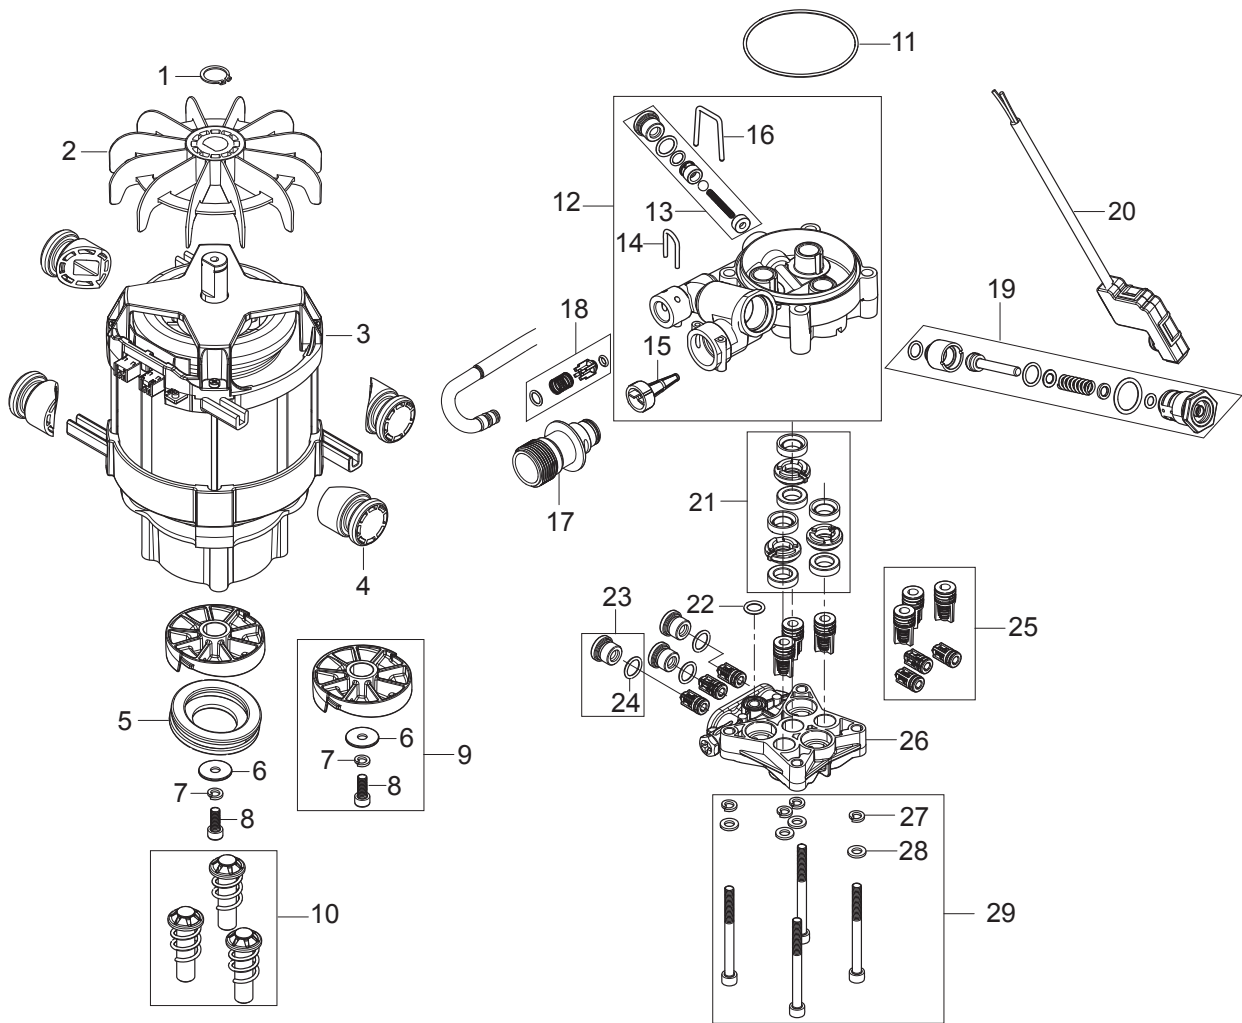

Pos.	Артикул	кол-во	Описание	Notes
1	127500051	1	LOCK RING	
2	127500040	1	Крыльчатка	
3	128500849	1	MOTOR 230V/50HZ 2.3KW	
4	128500604	4	VIBRATION DAMPER	
5	128500605	1	THRUST BALL BEARING	
6	127130066	1	шайбаWASHER D22XD6.4X1.5	
7	127500050	1	шайба	
8	128500608	1	SCREW M6X16 10.9 FZB ISO4762	
9	128500615	1	Косая шайба	
10	128500616	1	ПЛУНЖЕР КОМПЛ. ЗШТ.	
11	127440078	1	Уплотнительное кольцо 72x2	
12	128500618	1	БЛОК ЦИЛИНДРОВ С КЛАП. ЛЕГК СТАРТА	
13	128500619	1	КЛАПАН ЛЕГК. СТАРТА	
14	128500620	1	U-PIN OUTLET	
15	128500195	1	Входной фильтр	
16	128500675	1	U-PIN INLET	
17	128500515	1	WATER INLET NA01	
18	128500624	1	ОБРАТНЫЙ КЛАПАН	
19	128500850	1	START/STOP VALVE D2.95	
20	128500628	1	МИКРОВОКЛЮЧАТЕЛЬ КОМПЛ.	
21	127440081	1	Комплект уплотнительных колец	
22	128500630	1	O-RING 10.0X2.2 NBR 90	
23	128500851	3	ЗАГЛУШКИ КЛАП. КОМПЛ.	
24	127440085	3	Кольцо	
25	128500855	1	КЛАПАНА КОМПЛ. ВХОД/ВЫХОД 6ШТ.	
26	128500633	1	ГОЛОВКА БЛОКА ЦИЛИНДРОВ	
27	127500029	4	WASHER	
28	127500050	4	шайба	
29	127500071	1	Заглушка