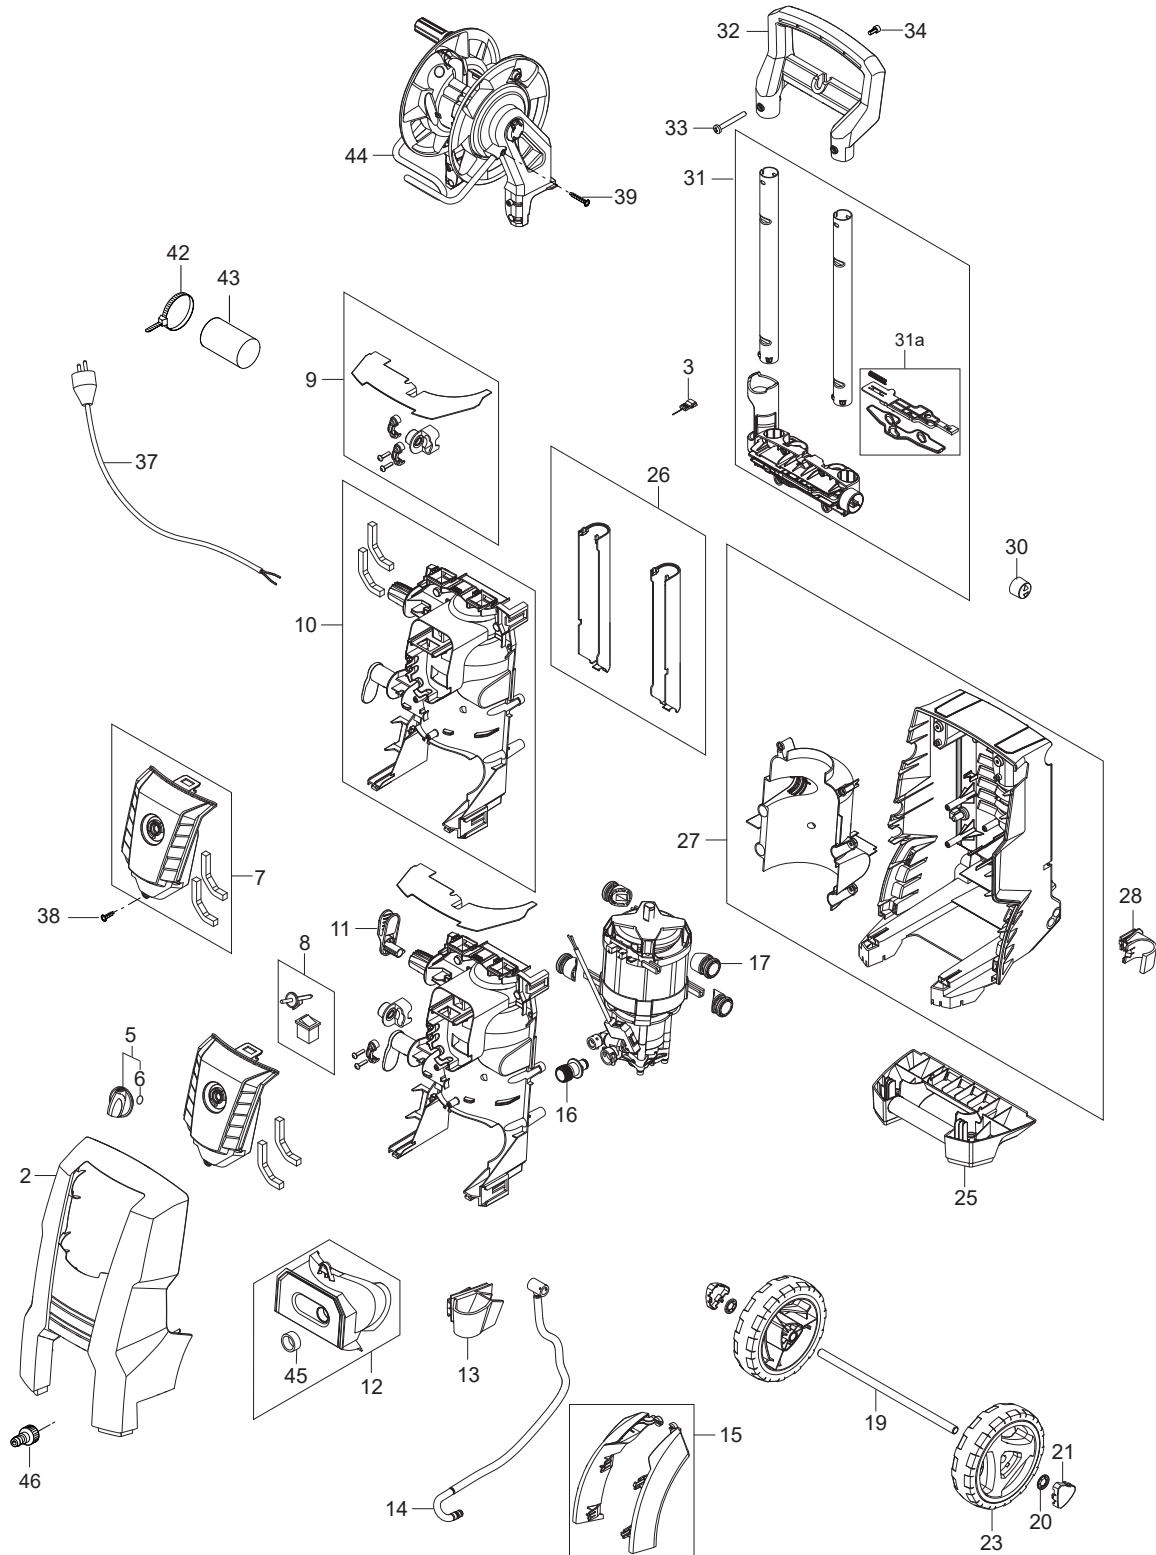

# TABLE OF CONTENTS

---

Overview .....	1
Hose reel .....	3
Motor pump .....	5
Accessories E150.1 .....	7

Pos.	Артикул	кол-во	Описание	Notes
2	128500844	1	FRONT CABINET W. PRINT E150.1	
3	6520844	1	Инструмент для прочистки сопла	
5	128500547	1	SWITCH KNOB BLUE	
6	9868	1	Уплотнительное кольцо 10X2,5	
7	128500928	1	SWITCH BOX	[1]
8	128500845	1	SWITCH ON/OFF WITH SHAFT	
9	128500508	1	CABLE RELIEF KIT	
10	128500927	1	FRONT STRUCTURAL WITH GASKET	[2]
11	128500549	1	ROTARY CABLE HOOK BLUE	
12	128500551	1	IN/OUTLET COVER KIT BLACK XTRA	
13	128500512	1	LANCE HOLDER	
14	128500846	1	INTERNAL HOSE STEEL XTRA	
15	128500514	1	WHEEL MUDGUARD	
16	128500515	1	WATER INLET NA01	
17	128500604	1	VIBRATION DAMPER	
19	128500517	1	WHEEL AXLE	
20	127440210	1	заглушка	
21	128500552	1	WHEEL CAP	
23	128500553	1	WHEEL	
25	128500520	1	FRONT FOOT HIGH	
26	128500521	1	TUBE GUIDES	
27	128500522	1	MPU BACK COVER AND CHASSIS	
28	128500523	1	LANCE HOLDER TOP	
30	128500554	1	HANDLE LOCK BUTTON BLUE	
31	128500931	1	HANDLE TUBE AND ACC STORAGE	
32	128500527	1	HANDLE	
33	128500528	1	NUT FOR HANDLE LOCK	
34	128500529	1	SCREW M4X8 ISO7045 A2-50-H PH	
37	128500847	1	POWER CABLE EU	
38	107141838	33	SCREW K50X18 WN1451 BLACK TORX20	
39	128500595	2	SCREW K50X35 WN1452 BLACK TORX	
42	1814741	1	CABLE TIE	
43	128500848	1	CAPACITOR 35MF	
44		1	Hose reel complete	[3]
45	128500578	1	INLET GASKET	
46	106404529	1	GARDENA COUPLING MALE 3/4" ACCESSORY	
NS	128500562	1	10PCS 4C BOX TO NILFISK E145.3	

## Part Notes:

- [1] - If produced before serial number 21136572 (week 50, 2015) then pls. read TSB  
TSB-CON-HPW-2016-001-Excellent - Motor cover and Switch box cover update  
DE TSB-CON-HPW-2016-001 Excellent Änderung an Motorabdeckung und Schalte...
- [2] - If produced after serial number 21136572 (week 50, 2015)  
TSB-CON-HPW-2016-001-Excellent - Motor cover and Switch box cover update  
DE TSB-CON-HPW-2016-001 Excellent Änderung an Motorabdeckung und Schalte...
- [3] - Hose reel