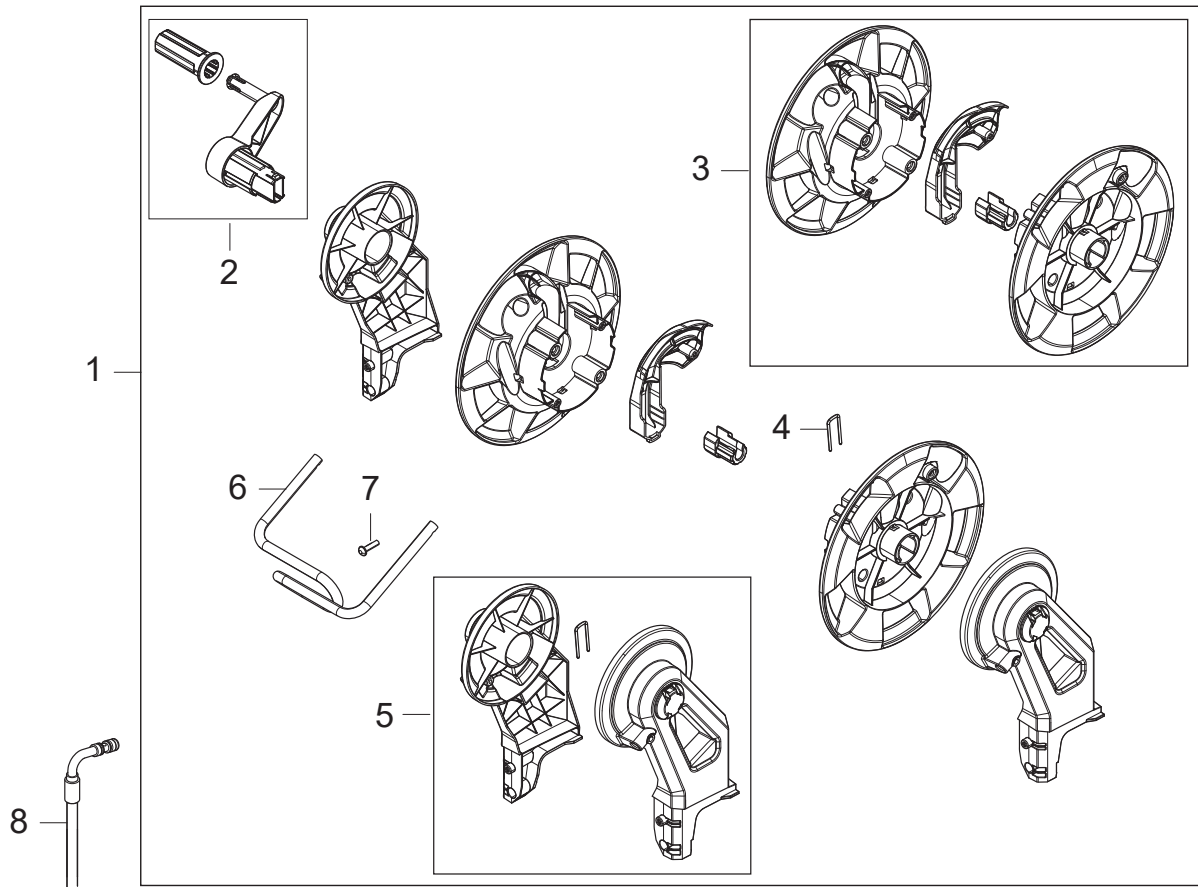

# TABLE OF CONTENTS

---

Overview .....	1
Hose reel .....	3
Motor pump .....	5
Accessories E150.1 .....	7

Pos.	Артикул	кол-во	Описание	Notes
2	128500844	1	FRONT CABINET W. PRINT E150.1	
3	6520844	1	Инструмент для прочистки сопла	
5	128500547	1	SWITCH KNOB BLUE	
6	9868	1	Уплотнительное кольцо 10X2,5	
7	128500928	1	SWITCH BOX	[1]
8	128500845	1	SWITCH ON/OFF WITH SHAFT	
9	128500508	1	CABLE RELIEF KIT	
10	128500927	1	FRONT STRUCTURAL WITH GASKET	[2]
11	128500549	1	ROTARY CABLE HOOK BLUE	
12	128500551	1	IN/OUTLET COVER KIT BLACK XTRA	
13	128500512	1	LANCE HOLDER	
14	128500846	1	INTERNAL HOSE STEEL XTRA	
15	128500514	1	WHEEL MUDGUARD	
16	128500515	1	WATER INLET NA01	
17	128500604	1	VIBRATION DAMPER	
19	128500517	1	WHEEL AXLE	
20	127440210	1	заглушка	
21	128500552	1	WHEEL CAP	
23	128500553	1	WHEEL	
25	128500520	1	FRONT FOOT HIGH	
26	128500521	1	TUBE GUIDES	
27	128500522	1	MPU BACK COVER AND CHASSIS	
28	128500523	1	LANCE HOLDER TOP	
30	128500554	1	HANDLE LOCK BUTTON BLUE	
31	128500931	1	HANDLE TUBE AND ACC STORAGE	
32	128500527	1	HANDLE	
33	128500528	1	NUT FOR HANDLE LOCK	
34	128500529	1	SCREW M4X8 ISO7045 A2-50-H PH	
37	128500847	1	POWER CABLE EU	
38	107141838	33	SCREW K50X18 WN1451 BLACK TORX20	
39	128500595	2	SCREW K50X35 WN1452 BLACK TORX	
42	1814741	1	CABLE TIE	
43	128500848	1	CAPACITOR 35MF	
44		1	Hose reel complete	[3]
45	128500578	1	INLET GASKET	
46	106404529	1	GARDENA COUPLING MALE 3/4" ACCESSORY	
NS	128500562	1	10PCS 4C BOX TO NILFISK E145.3	

## Part Notes:

- [1] - If produced before serial number 21136572 (week 50, 2015) then pls. read TSB  
TSB-CON-HPW-2016-001-Excellent - Motor cover and Switch box cover update  
DE TSB-CON-HPW-2016-001 Excellent Änderung an Motorabdeckung und Schalte...
- [2] - If produced after serial number 21136572 (week 50, 2015)  
TSB-CON-HPW-2016-001-Excellent - Motor cover and Switch box cover update  
DE TSB-CON-HPW-2016-001 Excellent Änderung an Motorabdeckung und Schalte...
- [3] - Hose reel