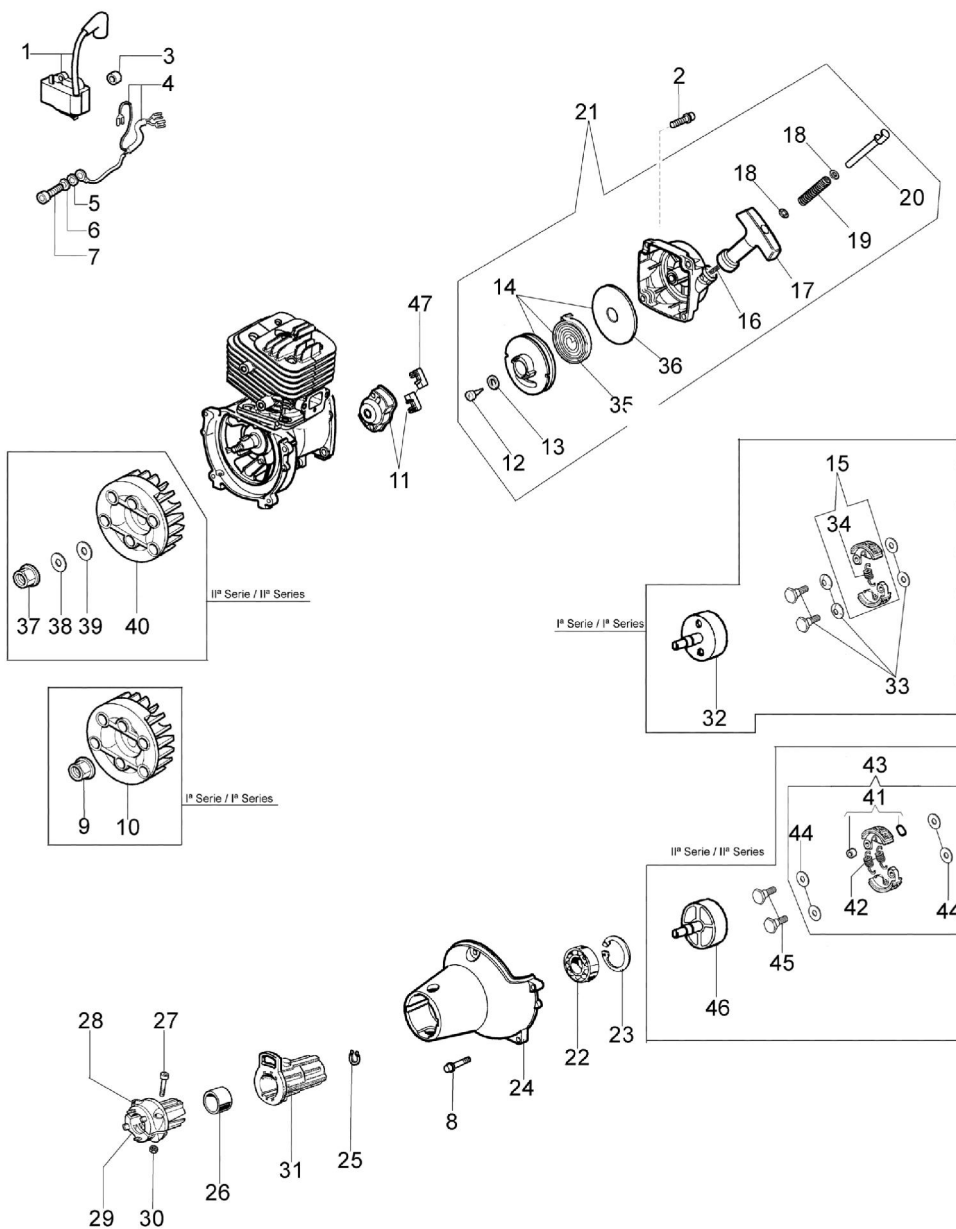

DS 3200 T - Starter assy and clutch

DS 3200 T - Starter assy and clutch

Ref.Nu	Qty	Part number	Description	Validity from	Validity till	Notes	Bulletin
1	1	61280023AR	Ignition coil				
2	4	61052008R	Screw				
3	2	61170014	Spacer				
4	1	61280123R	Cable	matr.2180274185			BT3-102-01/11
4	1	61170017R	Cable		matr.2180274184		BT3-102-01/11
5	2	3916004R	Washer				
6	2	3819005	Washer				
7	2	006000085	Screw				
8	4	3801013R	Screw				
9	1	3980012	Nut		matr.2180474760		BT3-103-01/11
10	1	61280025R	Flywheel		matr.2180474760		BT3-103-01/11
11	1	56560034R	Clutch driver				
12	1	3960070AR	Screw				
13	1	094600054	Washer				
14	1	61172004R	Starter pulley				
15	1	61070091R	Clutch assy d.54		matr.2180474760		BT3-103-01/11
16	1	61070019AR	Starter rope				
17	1	56530018R	Handle				
18	1	56530021	Washer				
19	1	56530019	Spring				
20	1	56530020	Insert				
21	1	61170054	Starter assy				
22	1	3035023R	Bearing				
23	1	3025019	Ring				
24	1	61170045R	Starter case				
25	1	3024012	Ring				
26	1	4161364	Bushing				
27	2	3801016R	Screw				
28	1	61200059R	Adaptor				
29	1	61200060R	Adaptor				
30	2	3914003R	Nut				
31	1	4161428	Sleeve				
32	1	61170050AR	Clutch drum		matr.2180474760		BT3-103-01/11
33	1	61170137C	Clutch bolt		matr.		BT3-