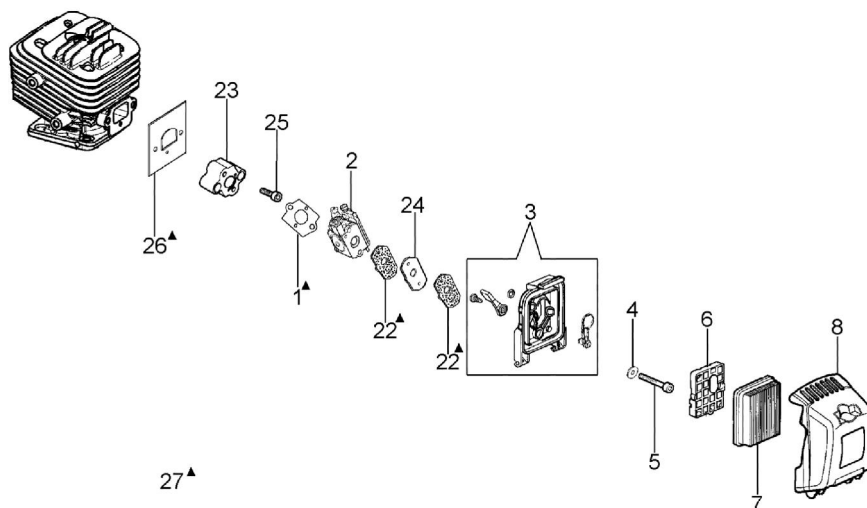

DS 3200 T - Fuel tank and air filter

DS 3200 T - Fuel tank and air filter

Ref.Nu	Qty	Part number	Description	Validity from	Validity till	Notes	Bulletin
1	1	072700077AR	Gasket				
2	1	2318705BR	Carburetor				
3	1	61280030R	Support				
4	2	3833073R	Washer				
5	2	4175163	Screw				
6	1	61170052A	Guard				
7	1	61170016R	Air filter				
8	1	61170040AR	Filter cover				
9	1	61280055	Tube				
10	1	61070011AR	Breather valve				
11	1	4098377	Band				
12	1	4161211	Bush				
13	1	61070079R	Tank cap				
14	1	61070006	Gasket				
15	1	61280056	Tube				
16	1	094600450R	Fuel filter				
17	1	61282030R	Tank				
18	1	61170041	Stand				
19	3	3918005	Washer				
20	3	3819006R	Washer				
21	3	3801013R	Screw				
22	2	61280059R	Gasket				
23	2	074000130C	Insulator				
24	1	61290004R	Spacer				
25	2	3960069AR	Screw				
26	1	072700076A	Gasket				
27	1	61282025B	Gasket set				
28	1	61110162A	Bushing				
29	1	61070078	Hose