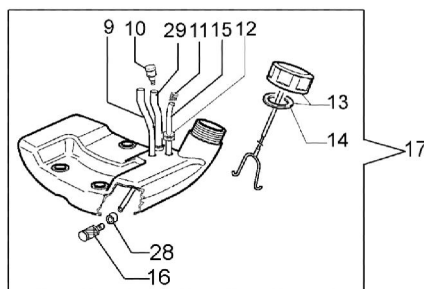

DS 3200 T - Fuel tank and air filter

DS 3200 T - Fuel tank and air filter

Ref.Nu	Qty	Part number	Description	Validity from	Validity till	Notes	Bulletin
1	1	072700077AR	Gasket				
2	1	2318705BR	Carburetor				
3	1	61280030R	Support				
4	2	3833073R	Washer				
5	2	4175163	Screw				
6	1	61170052A	Guard				
7	1	61170016R	Air filter				
8	1	61170040AR	Filter cover				
9	1	61280055	Tube				
10	1	61070011AR	Breather valve				
11	1	4098377	Band				
12	1	4161211	Bush				
13	1	61070079R	Tank cap				
14	1	61070006	Gasket				
15	1	61280056	Tube				
16	1	094600450R	Fuel filter				
17	1	61282030R	Tank				
18	1	61170041	Stand				
19	3	3918005	Washer				
20	3	3819006R	Washer				
21	3	3801013R	Screw				
22	2	61280059R	Gasket				
23	2	074000130C	Insulator				
24	1	61290004R	Spacer				
25	2	3960069AR	Screw				
26	1	072700076A	Gasket				
27	1	61282025B	Gasket set				
28	1	61110162A	Bushing				
29	1	61070078	Hose