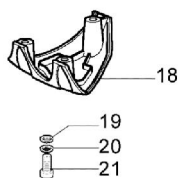

DS 3200 T - Fuel tank and air filter

DS 3200 T - Fuel tank and air filter

Ref.Nu	Qty	Part number	Description	Validity from	Validity till	Notes	Bulletin
1	1	072700077AR	Gasket				
2	1	2318705BR	Carburetor				
3	1	61280030R	Support				
4	2	3833073R	Washer				
5	2	4175163	Screw				
6	1	61170052A	Guard				
7	1	61170016R	Air filter				
8	1	61170040AR	Filter cover				
9	1	61280055	Tube				
10	1	61070011AR	Breather valve				
11	1	4098377	Band				
12	1	4161211	Bush				
13	1	61070079R	Tank cap				
14	1	61070006	Gasket				
15	1	61280056	Tube				
16	1	094600450R	Fuel filter				
17	1	61282030R	Tank				
18	1	61170041	Stand				
19	3	3918005	Washer				
20	3	3819006R	Washer				
21	3	3801013R	Screw				
22	2	61280059R	Gasket				
23	2	074000130C	Insulator				
24	1	61290004R	Spacer				
25	2	3960069AR	Screw				
26	1	072700076A	Gasket				
27	1	61282025B	Gasket set				
28	1	61110162A	Bushing				
29	1	61070078	Hose