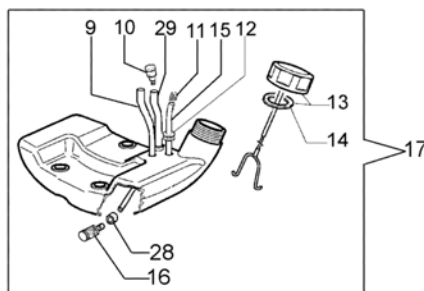

DS 2800 H Hedgetrimmers - Fuel tank and air filter

DS 2800 H Hedge trimmers - Fuel tank and air filter

Ref.Nu	Qty	Part number	Description	Validity from	Validity till	Notes	Bulletin
1	1	072700077AR	Gasket				
2	1	2318705BR	Carburetor				
3	1	61280030R	Support				
4	2	3833073R	Washer				
5	2	4175163	Screw				
6	1	61170052A	Guard				
7	1	61170016R	Air filter				
8	1	61170040AR	Filter cover				
9	1	61280055	Tube				
10	1	61070011AR	Breather valve				
11	1	4098377	Band				
12	1	4161211	Bush				
13	1	61070079R	Tank cap				
14	1	61070006	Gasket				
15	1	61280056	Tube				
16	1	094600450R	Fuel filter				
17	1	61282030R	Tank				
18	1	61170041	Stand				
19	3	3918005	Washer				
20	3	3819006R	Washer				
21	3	3801013R	Screw				
22	1	61280059R	Gasket				
23	1	074000130C	Insulator				
24	1	61290004R	Spacer				
25	2	3960069AR	Screw				
26	1	072700076A	Gasket				
27	1	61282025B	Gasket set				
28	1	61110162A	Bushing				
29	1	61070078	Hose