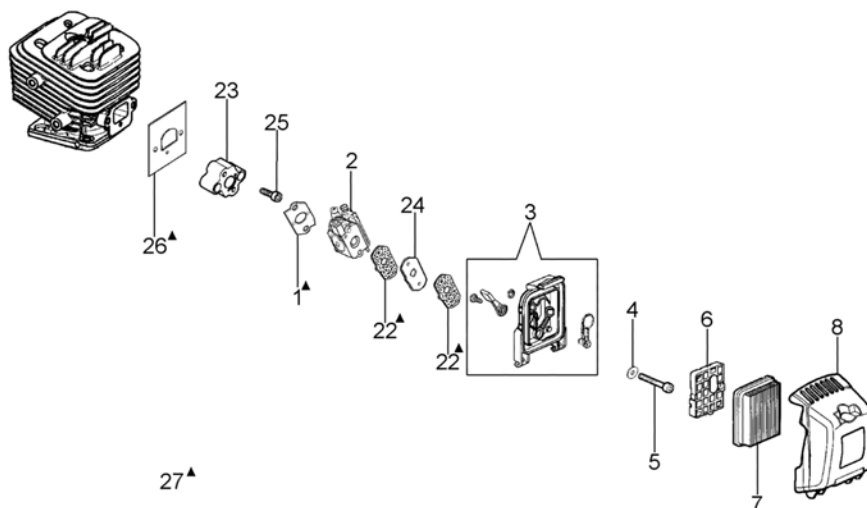

DS 2800 H Hedgetrimmers - Fuel tank and air filter

DS 2800 H Hedge trimmers - Fuel tank and air filter

Ref.Nu	Qty	Part number	Description	Validity from	Validity till	Notes	Bulletin
1	1	072700077AR	Gasket				
2	1	2318705BR	Carburetor				
3	1	61280030R	Support				
4	2	3833073R	Washer				
5	2	4175163	Screw				
6	1	61170052A	Guard				
7	1	61170016R	Air filter				
8	1	61170040AR	Filter cover				
9	1	61280055	Tube				
10	1	61070011AR	Breather valve				
11	1	4098377	Band				
12	1	4161211	Bush				
13	1	61070079R	Tank cap				
14	1	61070006	Gasket				
15	1	61280056	Tube				
16	1	094600450R	Fuel filter				
17	1	61282030R	Tank				
18	1	61170041	Stand				
19	3	3918005	Washer				
20	3	3819006R	Washer				
21	3	3801013R	Screw				
22	1	61280059R	Gasket				
23	1	074000130C	Insulator				
24	1	61290004R	Spacer				
25	2	3960069AR	Screw				
26	1	072700076A	Gasket				
27	1	61282025B	Gasket set				
28	1	61110162A	Bushing				
29	1	61070078	Hose