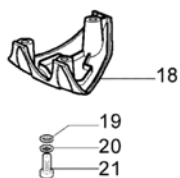

DS 2800 H Hedgetrimmers - Fuel tank and air filter

DS 2800 H Hedge trimmers - Fuel tank and air filter

Ref.Nu	Qty	Part number	Description	Validity from	Validity till	Notes	Bulletin
1	1	072700077AR	Gasket				
2	1	2318705BR	Carburetor				
3	1	61280030R	Support				
4	2	3833073R	Washer				
5	2	4175163	Screw				
6	1	61170052A	Guard				
7	1	61170016R	Air filter				
8	1	61170040AR	Filter cover				
9	1	61280055	Tube				
10	1	61070011AR	Breather valve				
11	1	4098377	Band				
12	1	4161211	Bush				
13	1	61070079R	Tank cap				
14	1	61070006	Gasket				
15	1	61280056	Tube				
16	1	094600450R	Fuel filter				
17	1	61282030R	Tank				
18	1	61170041	Stand				
19	3	3918005	Washer				
20	3	3819006R	Washer				
21	3	3801013R	Screw				
22	1	61280059R	Gasket				
23	1	074000130C	Insulator				
24	1	61290004R	Spacer				
25	2	3960069AR	Screw				
26	1	072700076A	Gasket				
27	1	61282025B	Gasket set				
28	1	61110162A	Bushing				
29	1	61070078	Hose