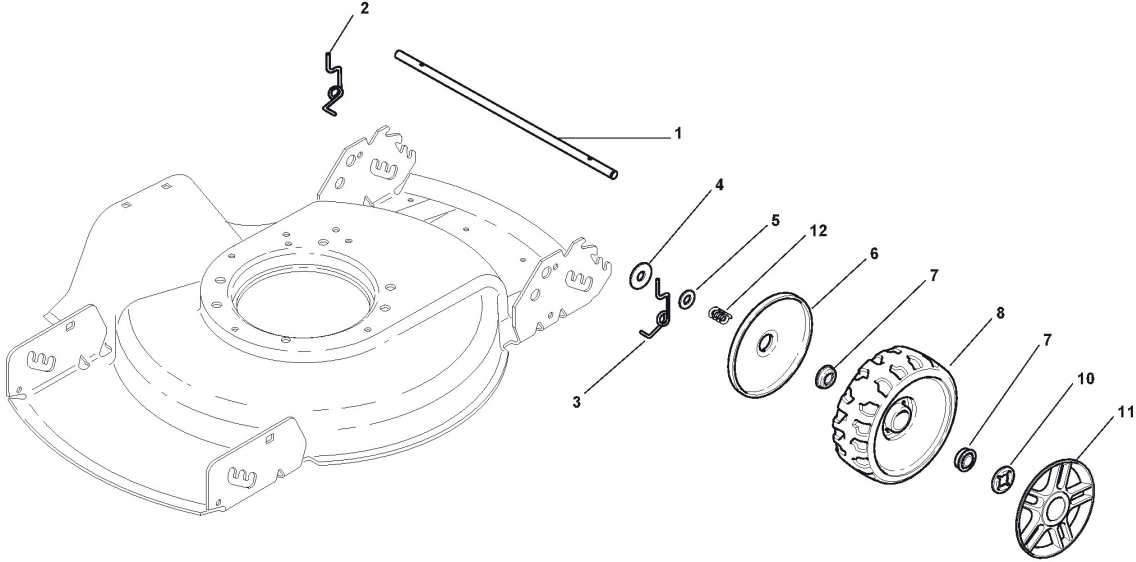

Deck

Ref.nr.	Qty	Item number	Description	Notes	From	Up to
1	1	381004733/0	Grey Deck			
6	1	322600159/0	Stone Guard, Black			
7	1	381008502/0	Outfit, Screws			
8	4	322041958/0	Bushing			
9	4	112793701/0	Screw			
10	4	122671651/0	Washer			
11	2	322551577/0	Isolation Plate			
12	4	112155000/0	Nut			
13	1	381007548/0	Handle, Lower Part Yellow	Yellow		
14	2	112361005/0	Nut			
15	2	322399810/0	Knob			
16	2	112521350/0	Washer			
17	1	122430311/0	Starting Rope Guide Spring			
18	2	112820655/0	Screw			
19	2	322545137/0	Handle, Upper Part			
38	1	322192001/0	Clamp			
39	1	112728691/0	Screw			
40	1	114367494/2	Label STIGA logo			

Handle, Upper Part

Ref.nr.	Qty	Item number	Description	Notes	From	Up to
1	1	381006618/1	Handle, Upper Part			
2	1	381003298/0	Lever, Engine Brake	To 31-August-2004		
2	1	381003298/1	Lever, Engine Brake	From 01-September-2004		
3	1	181000685/0	Cable, Thread Engine Brake	B&S Engine;From 01-september-2004		
3	1	181000686/0	Cable, Thread Engine Brake	B&S Engine;To 31-August-2014		
4	1	322551640/0	Plate			
5	1	112727783/0	Screw			
6	1	112154510/0	Nut			

Wheels and Hub Caps

Ref.nr.	Qty	Item number	Description	Notes	From	Up to
1	2	322033375/0	Rear Wheel Axle	To 31-August-2006		
1	2	322033395/0	Axle	From 01-September-2006		
2	2	122450442/0	Spring, Right			
3	2	122450441/0	Left Spring			
4	4	122671654/0	Washer			
5	4	112521370/0	Washer	From 01-September-2015		
5	4	122671659/0	Washer	To 31-August-2015		
6	4	322600095/0	Protection, Wheel			
7	8	122122200/0	Bearing	From 01-September-2006		
7	8	122122202/0	Bearing	To 31-August-2006		
8	4	322686091/1	Wheel	From 01-September-2006		
8	4	381007346/0	Wheel	To 31-August-2006		
10	4	122020050/0	Ring			
11	4	322110491/0	Hub Cap Grey	Grey		
12	4	122430215/0	Spring			