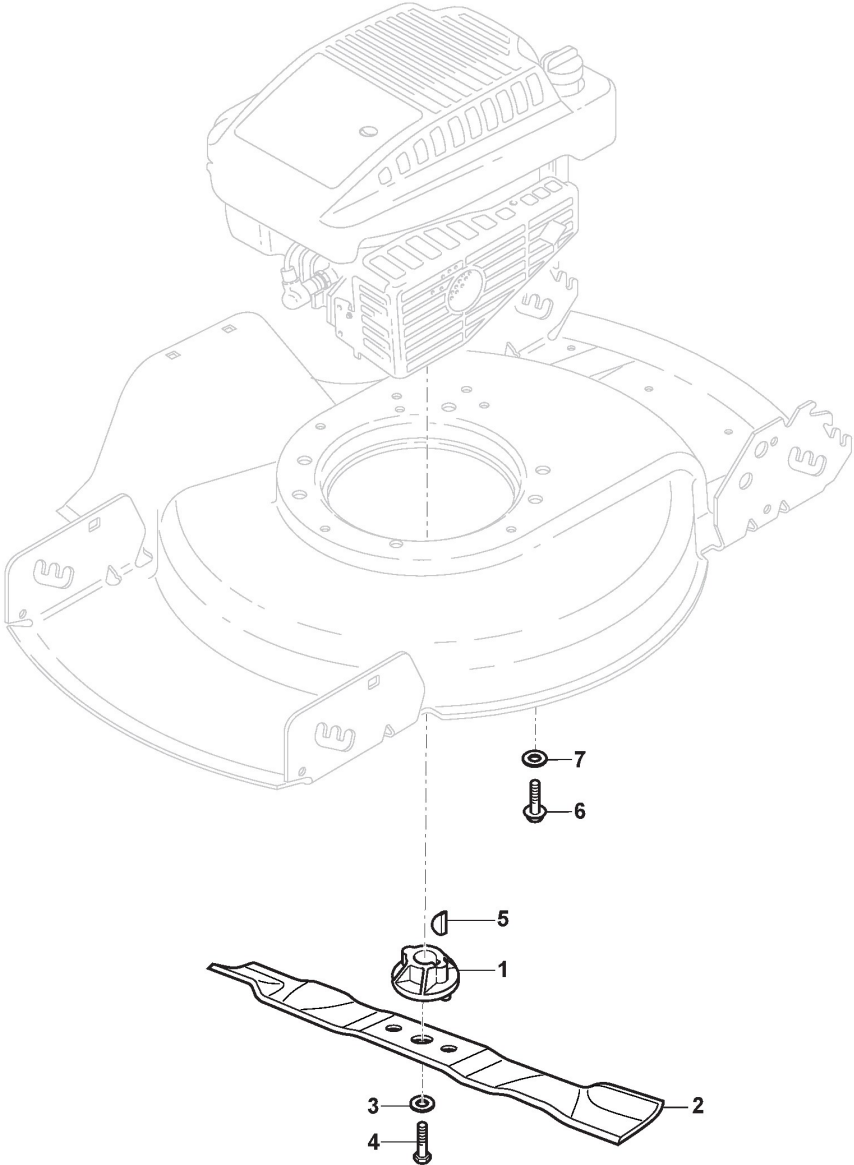

Deck

Ref.nr.	Qty	Item number	Description	Notes	From	Up to
1	1	381004733/0	Grey Deck			
6	1	322600159/0	Stone Guard, Black			
7	1	381008502/0	Outfit, Screws			
8	4	322041958/0	Bushing			
9	4	112793701/0	Screw			
10	4	122671651/0	Washer			
11	2	322551577/0	Isolation Plate			
12	4	112155000/0	Nut			
13	1	381007548/0	Handle, Lower Part Yellow	Yellow		
14	2	112361005/0	Nut			
15	2	322399810/0	Knob			
16	2	112521350/0	Washer			
17	1	122430311/0	Starting Rope Guide Spring			
18	2	112820655/0	Screw			
19	2	322545137/0	Handle, Upper Part			
38	1	322192001/0	Clamp			
39	1	112728691/0	Screw			
40	1	114367494/2	Label STIGA logo			

Handle, Upper Part

Ref.nr.	Qty	Item number	Description	Notes	From	Up to
1	1	381006618/1	Handle, Upper Part			
2	1	381003298/0	Lever, Engine Brake	To 31-August-2004		
2	1	381003298/1	Lever, Engine Brake	From 01-September-2004		
3	1	181000685/0	Cable, Thread Engine Brake	B&S Engine;From 01-september-2004		
3	1	181000686/0	Cable, Thread Engine Brake	B&S Engine;To 31-August-2014		
4	1	322551640/0	Plate			
5	1	112727783/0	Screw			
6	1	112154510/0	Nut			

Wheels and Hub Caps

Ref.nr.	Qty	Item number	Description	Notes	From	Up to
1	2	322033375/0	Rear Wheel Axle	To 31-August-2006		
1	2	322033395/0	Axle	From 01-September-2006		
2	2	122450442/0	Spring, Right			
3	2	122450441/0	Left Spring			
4	4	122671654/0	Washer			
5	4	112521370/0	Washer	From 01-September-2015		
5	4	122671659/0	Washer	To 31-August-2015		
6	4	322600095/0	Protection, Wheel			
7	8	122122200/0	Bearing	From 01-September-2006		
7	8	122122202/0	Bearing	To 31-August-2006		
8	4	322686091/1	Wheel	From 01-September-2006		
8	4	381007346/0	Wheel	To 31-August-2006		
10	4	122020050/0	Ring			
11	4	322110491/0	Hub Cap Grey	Grey		
12	4	122430215/0	Spring			