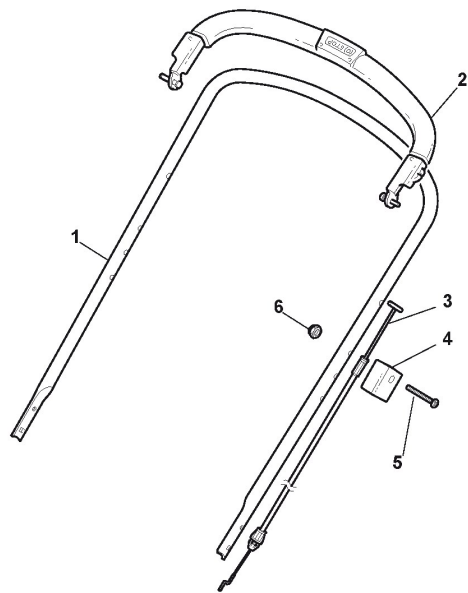

Deck

Ref.nr.	Qty	Item number	Description	Notes	From	Up to
1	1	381004733/0	Grey Deck			
6	1	322600159/0	Stone Guard, Black			
7	1	381008502/0	Outfit, Screws			
8	4	322041958/0	Bushing			
9	4	112793701/0	Screw			
10	4	122671651/0	Washer			
11	2	322551577/0	Isolation Plate			
12	4	112155000/0	Nut			
13	1	381007548/0	Handle, Lower Part Yellow	Yellow		
14	2	112361005/0	Nut			
15	2	322399810/0	Knob			
16	2	112521350/0	Washer			
17	1	122430311/0	Starting Rope Guide Spring			
18	2	112820655/0	Screw			
19	2	322545137/0	Handle, Upper Part			
38	1	322192001/0	Clamp			
39	1	112728691/0	Screw			
40	1	114367494/2	Label STIGA logo			

Handle, Upper Part

Ref.nr.	Qty	Item number	Description	Notes	From	Up to
1	1	381006618/1	Handle, Upper Part			
2	1	381003298/0	Lever, Engine Brake	To 31-August-2004		
2	1	381003298/1	Lever, Engine Brake	From 01-September-2004		
3	1	181000685/0	Cable, Thread Engine Brake	B&S Engine;From 01-september-2004		
3	1	181000686/0	Cable, Thread Engine Brake	B&S Engine;To 31-August-2014		
4	1	322551640/0	Plate			
5	1	112727783/0	Screw			
6	1	112154510/0	Nut			

Wheels and Hub Caps

Ref.nr.	Qty	Item number	Description	Notes	From	Up to
1	2	322033375/0	Rear Wheel Axle	To 31-August-2006		
1	2	322033395/0	Axle	From 01-September-2006		
2	2	122450442/0	Spring, Right			
3	2	122450441/0	Left Spring			
4	4	122671654/0	Washer			
5	4	112521370/0	Washer	From 01-September-2015		
5	4	122671659/0	Washer	To 31-August-2015		
6	4	322600095/0	Protection, Wheel			
7	8	122122200/0	Bearing	From 01-September-2006		
7	8	122122202/0	Bearing	To 31-August-2006		
8	4	322686091/1	Wheel	From 01-September-2006		
8	4	381007346/0	Wheel	To 31-August-2006		
10	4	122020050/0	Ring			
11	4	322110491/0	Hub Cap Grey	Grey		
12	4	122430215/0	Spring			