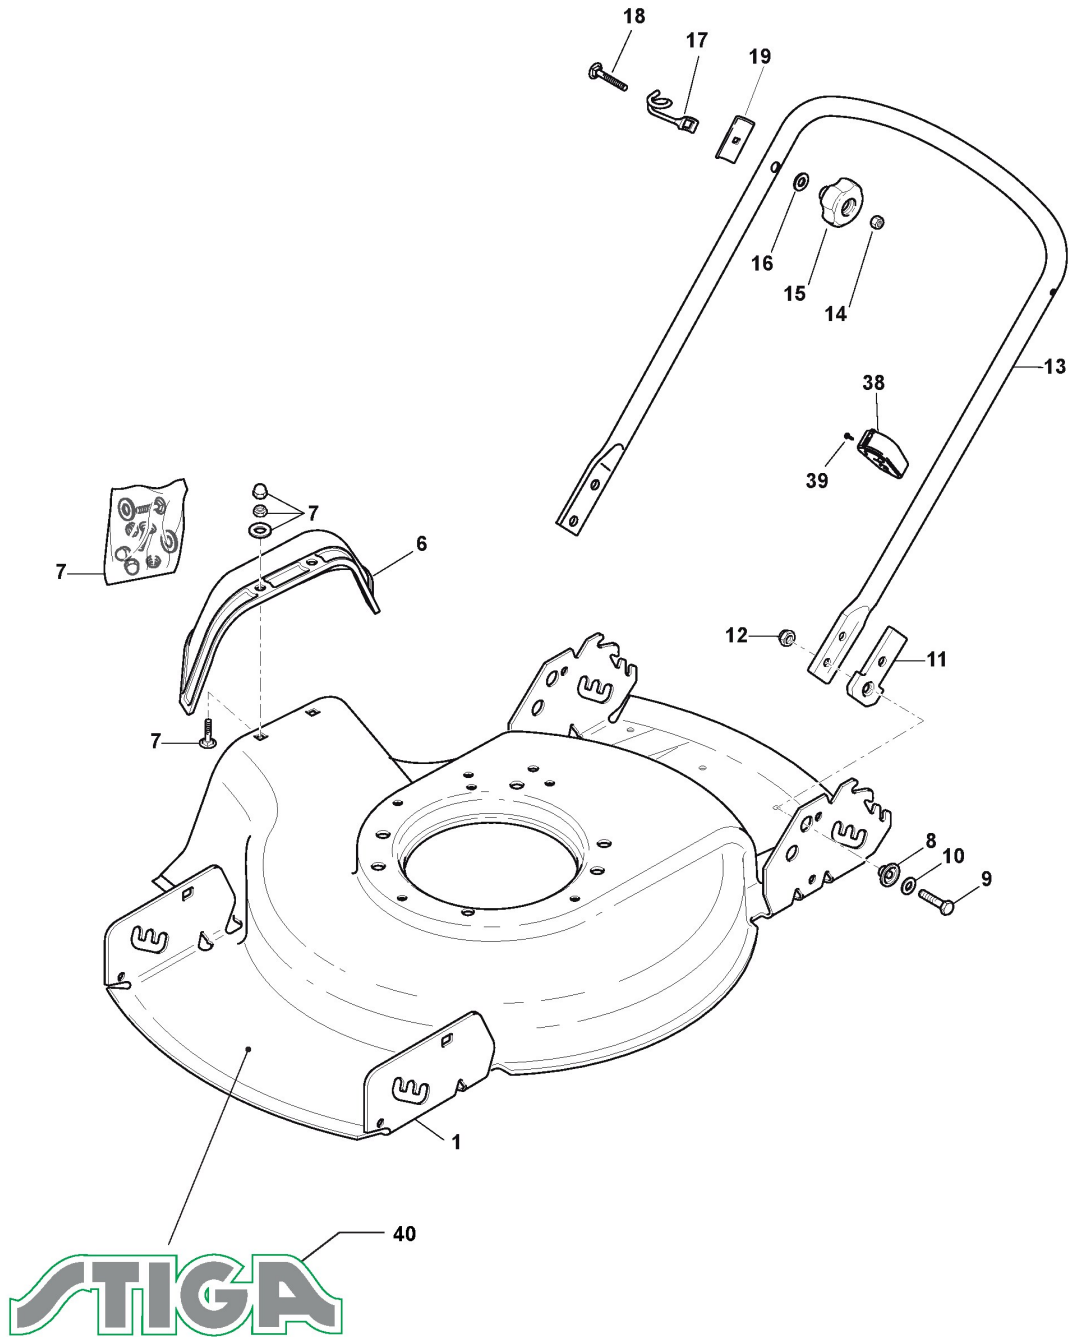

Deck

Ref.nr.	Qty	Item number	Description	Notes	From	Up to
1	1	381004733/0	Grey Deck			
6	1	322600159/0	Stone Guard, Black			
7	1	381008502/0	Outfit, Screws			
8	4	322041958/0	Bushing			
9	4	112793701/0	Screw			
10	4	122671651/0	Washer			
11	2	322551577/0	Isolation Plate			
12	4	112155000/0	Nut			
13	1	381007548/0	Handle, Lower Part Yellow	Yellow		
14	2	112361005/0	Nut			
15	2	322399810/0	Knob			
16	2	112521350/0	Washer			
17	1	122430311/0	Starting Rope Guide Spring			
18	2	112820655/0	Screw			
19	2	322545137/0	Handle, Upper Part			
38	1	322192001/0	Clamp			
39	1	112728691/0	Screw			
40	1	114367494/2	Label STIGA logo