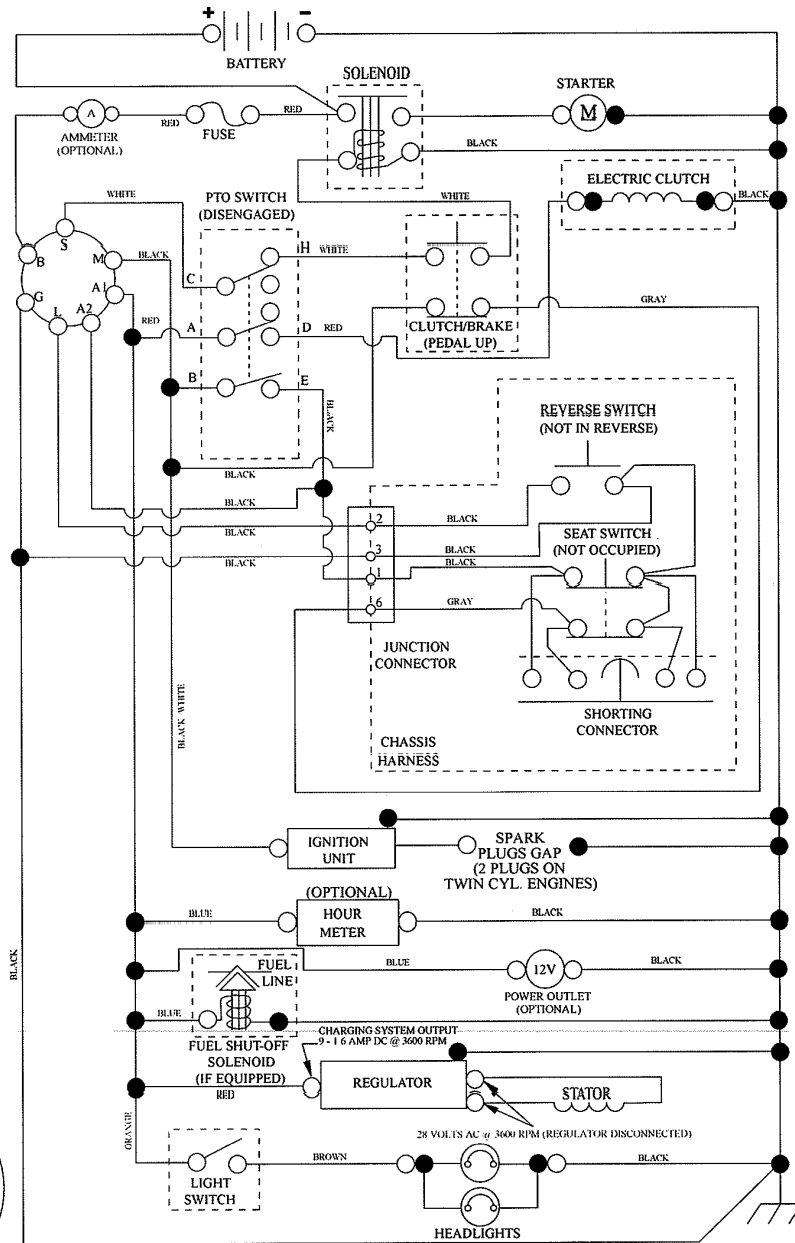

TRACTOR - - MODEL NUMBER 917.280085

SCHEMATIC

POSITION	CIRCUIT	"MAKE"
OFF	M+G+A1	
RUN/OVERRIDE	B+A1	
RUN	B+A1	L+A2
START	B+S+A1	

WIRING INSULATED CLIPS
NOTE: IF WIRING INSULATED CLIPS WERE REMOVED FOR SERVICING OF UNIT, THEY SHOULD BE RE-INSTALLED TO PROPERLY SECURE YOUR WIRING.

● NON-REMOVABLE CONNECTIONS

○ REMOVABLE CONNECTIONS