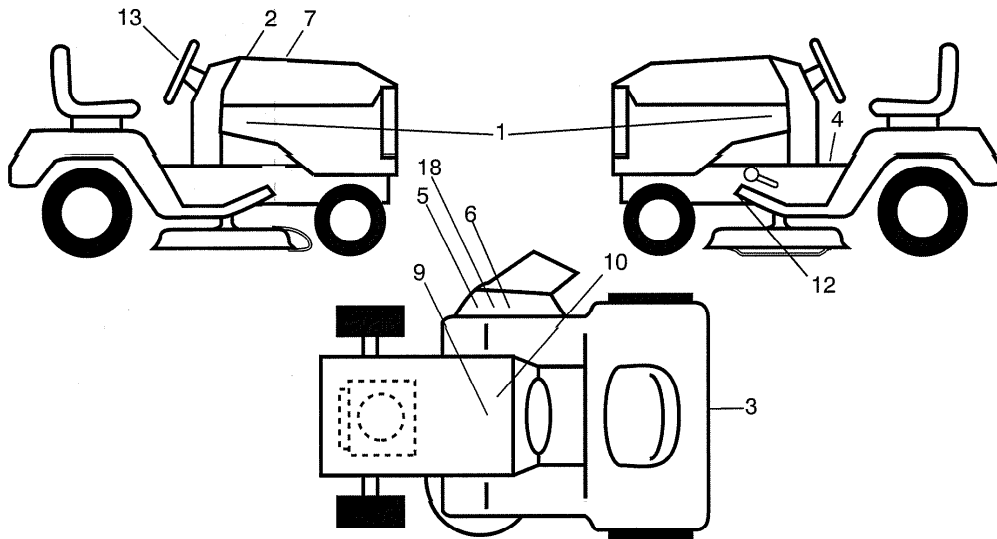

TRACTOR - - MODEL NUMBER 917.280085

DECALS

TRACTOR - - MODEL NUMBER 917.280085

SCHEMATIC

PTO SWITCH (MATING SIDE)

POSITION	CIRCUIT	"MAKE"
OFF	M+G+A1	
RUN/OVERRIDE	B+A1	
RUN	B+A1	L+A2
START	B+S+A1	

CHASSIS HARNESS CONNECTOR (MATING SIDE)

DASH HARNESS CONNECTOR

WIRING INSULATED CLIPS
NOTE: IF WIRING INSULATED CLIPS WERE REMOVED FOR SERVICING OF UNIT, THEY SHOULD BE RE-INSTALLED TO PROPERLY SECURE YOUR WIRING.

● NON-REMOVABLE CONNECTIONS

○ REMOVABLE CONNECTIONS