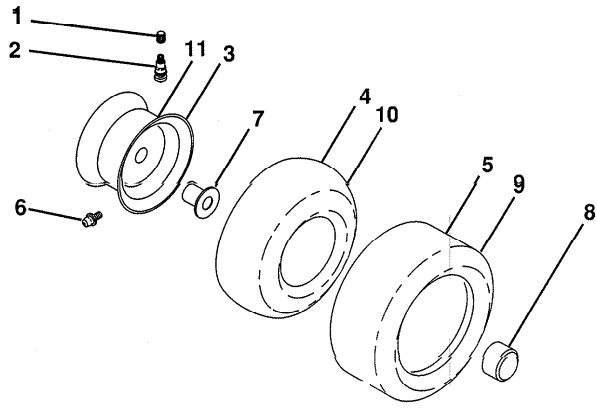

TRACTOR - - MODEL NUMBER 917.280085

DECALS

TRACTOR - - MODEL NUMBER 917.280085

SCHEMATIC

PTO SWITCH (MATING SIDE)

POSITION	CIRCUIT	"MAKE"
OFF	M+G+A1	
RUN/OVERRIDE	B+A1	
RUN	B+A1	L+A2
START	B+S+A1	

CHASSIS HARNESS CONNECTOR (MATING SIDE)

DASH HARNESS CONNECTOR

WIRING INSULATED CLIPS
NOTE: IF WIRING INSULATED CLIPS WERE REMOVED FOR SERVICING OF UNIT, THEY SHOULD BE RE-INSTALLED TO PROPERLY SECURE YOUR WIRING.

● NON-REMOVABLE CONNECTIONS

○ REMOVABLE CONNECTIONS