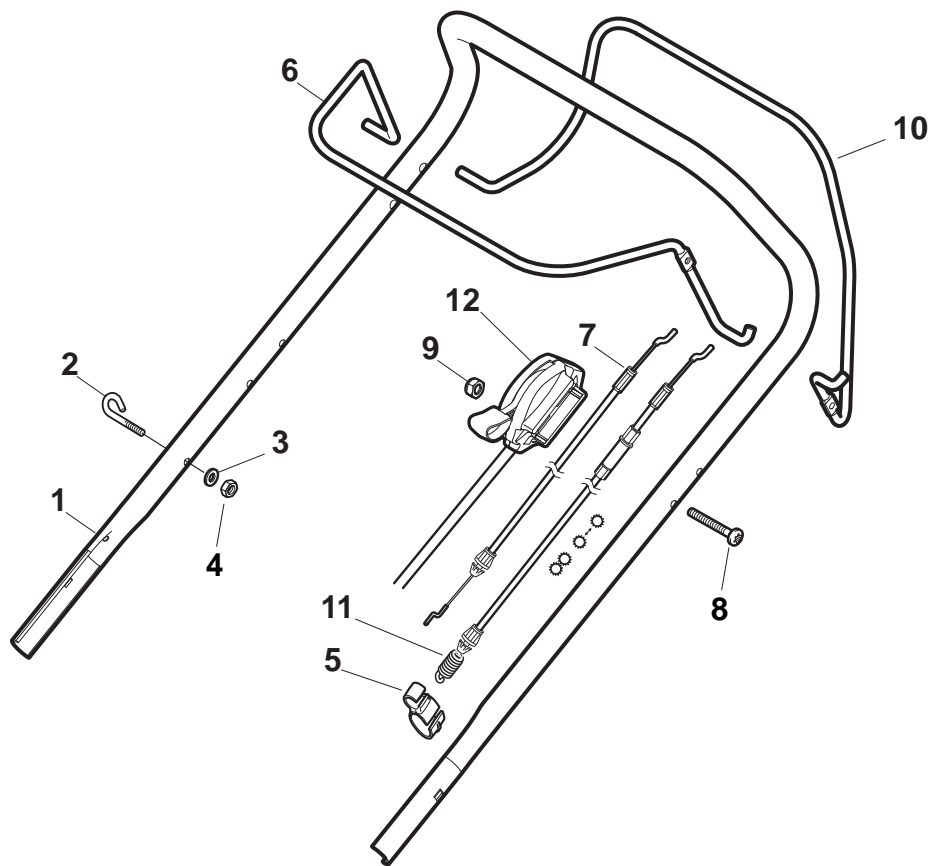

Deck And Height Adjusting				
POS	CODE	Q.TY	DESCRIPTION	NOTES
1	381302821/0	1	Axle, Front Wheels	
2	322545142/0	2	Plate	
3	112728698/0	4	Screw	
4	112521350/0	2	Washer	
5	112155000/0	2	Nut	
6	112436051/0	2	Plate	
8	122519820/0	2	Pin	
9	122446193/0	1	Spring	
11	112728698/0	4	Screw	
12	322545152/0	2	Plate	
13	381302817/0	1	Axle, Rear Wheels	
14	122534131/0	1	Pin	
15	381003357/0	1	Lever, Height Adjustment	
16	122446192/0	1	Spring	
17	112154510/0	1	Nut	
18	322600205/0	2	Wheel Protection	
21	112521350/0	2	Washer	
22	112155000/0	2	Nut	

Handle, Lower Part				
POS	CODE	Q.TY	DESCRIPTION	NOTES
1	381007537/0	1	Handle, Lower Part	Yellow
2	112819110/0	2	Screw	
3	122671651/0	2	Washer	
4	122399900/0	2	Knob, Black	Black
5	112293200/0	2	Nut	
7	112818900/0	2	Screw	
9	122399900/0	2	Knob, Black	Black
10	112293200/0	2	Nut	
11	112155000/0	2	Nut	
12	112521350/0	2	Washer	
13	112369500/0	2	Elastic Washer	
14	112760605/0	2	Screw	
15	381008691/0	1	Screws Outfit, Black	Black

Handle, Upper Part				
POS	CODE	Q.TY	DESCRIPTION	NOTES
1	381006754/0	1	Handle, Upper Part with sponge handgrip Yellow	
2	122430313/0	1	Guide Spring	
3	112521330/0	1	Washer	
4	112154510/0	1	Nut	
5	118390020/0	1	Fairlead	
6	181003363/1	1	Lever, Engine Brake Black	Black
7	181030056/0	1	Cable, Thread Engine Brake	
8	112727788/0	1	Screw	
9	112154510/0	1	Nut	
10	181003364/0	1	Lever, Driving Black	Black
11	381030051/0	1	Cable, Rear Drive	
12	181005517/0	1	Throttle Cable	

Wheels and Hub Cover				
POS	CODE	Q.TY	DESCRIPTION	NOTES
1	381007445/1	2	Wheel Ø 180	
2	119216035/0	4	Bearing	
3	322110744/0	2	Hub Cap Grey	
5	381007466/1	2	Wheel Ø 240	
6	119216035/0	4	Bearing	
7	112728706/0	6	Screw	
9	322110745/0	2	Hub Cap Grey	