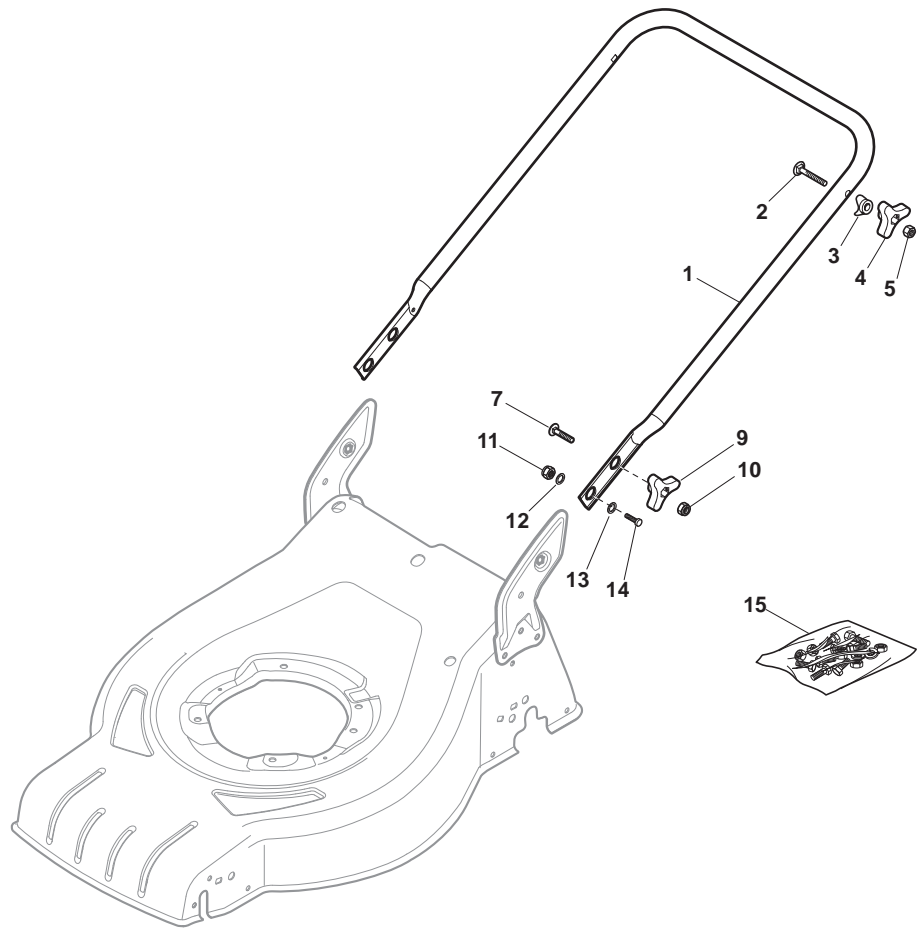

THIS INFORMATION IS NOT INTENDED FOR SALE OR RESALE, AND THIS NOTICE MUST REMAIN ON ALL COPIES.

www.ggp-group.com

Deck				
POS	CODE	Q.TY	DESCRIPTION	NOTES
1	381004729/0	1	Deck Grey	
2	322108301/1	1	Front Conveyor Assy	
3	112728699/0	6	Screw	
4	322108302/0	1	Rear Conveyor Assy	
5	112728699/0	6	Screw	
6	322545213/0	2	Plate	
7	381005139/0	1	Bracket, L	
8	112727801/0	6	Screw	
9	381005137/0	1	Bracket, R	
10	322060242/0	1	Protection, Belt	
11	322140239/0	1	Deflector	
12	112728530/0	2	Screw	

Deck And Height Adjusting				
POS	CODE	Q.TY	DESCRIPTION	NOTES
1	381302821/0	1	Axle, Front Wheels	
2	322545142/0	2	Plate	
3	112728698/0	4	Screw	
4	112521350/0	2	Washer	
5	112155000/0	2	Nut	
6	112436051/0	2	Plate	
8	122519820/0	2	Pin	
9	122446193/0	1	Spring	
11	112728698/0	4	Screw	
12	322545152/0	2	Plate	
13	381302817/0	1	Axle, Rear Wheels	
14	122534131/0	1	Pin	
15	381003357/0	1	Lever, Height Adjustment	
16	122446192/0	1	Spring	
17	112154510/0	1	Nut	
18	322600205/0	2	Wheel Protection	
21	112521350/0	2	Washer	
22	112155000/0	2	Nut	

Handle, Lower Part				
POS	CODE	Q.TY	DESCRIPTION	NOTES
1	381007537/0	1	Handle, Lower Part	Yellow
2	112819110/0	2	Screw	
3	122671651/0	2	Washer	
4	122399900/0	2	Knob, Black	Black
5	112293200/0	2	Nut	
7	112818900/0	2	Screw	
9	122399900/0	2	Knob, Black	Black
10	112293200/0	2	Nut	
11	112155000/0	2	Nut	
12	112521350/0	2	Washer	
13	112369500/0	2	Elastic Washer	
14	112760605/0	2	Screw	
15	381008691/0	1	Screws Outfit, Black	Black

Handle, Upper Part				
POS	CODE	Q.TY	DESCRIPTION	NOTES
1	381006754/0	1	Handle, Upper Part with sponge handgrip Yellow	
2	122430313/0	1	Guide Spring	
3	112521330/0	1	Washer	
4	112154510/0	1	Nut	
5	118390020/0	1	Fairlead	
6	181003363/1	1	Lever, Engine Brake Black	Black
7	181030056/0	1	Cable, Thread Engine Brake	
8	112727788/0	1	Screw	
9	112154510/0	1	Nut	
10	181003364/0	1	Lever, Driving Black	Black
11	381030051/0	1	Cable, Rear Drive	
12	181005517/0	1	Throttle Cable	