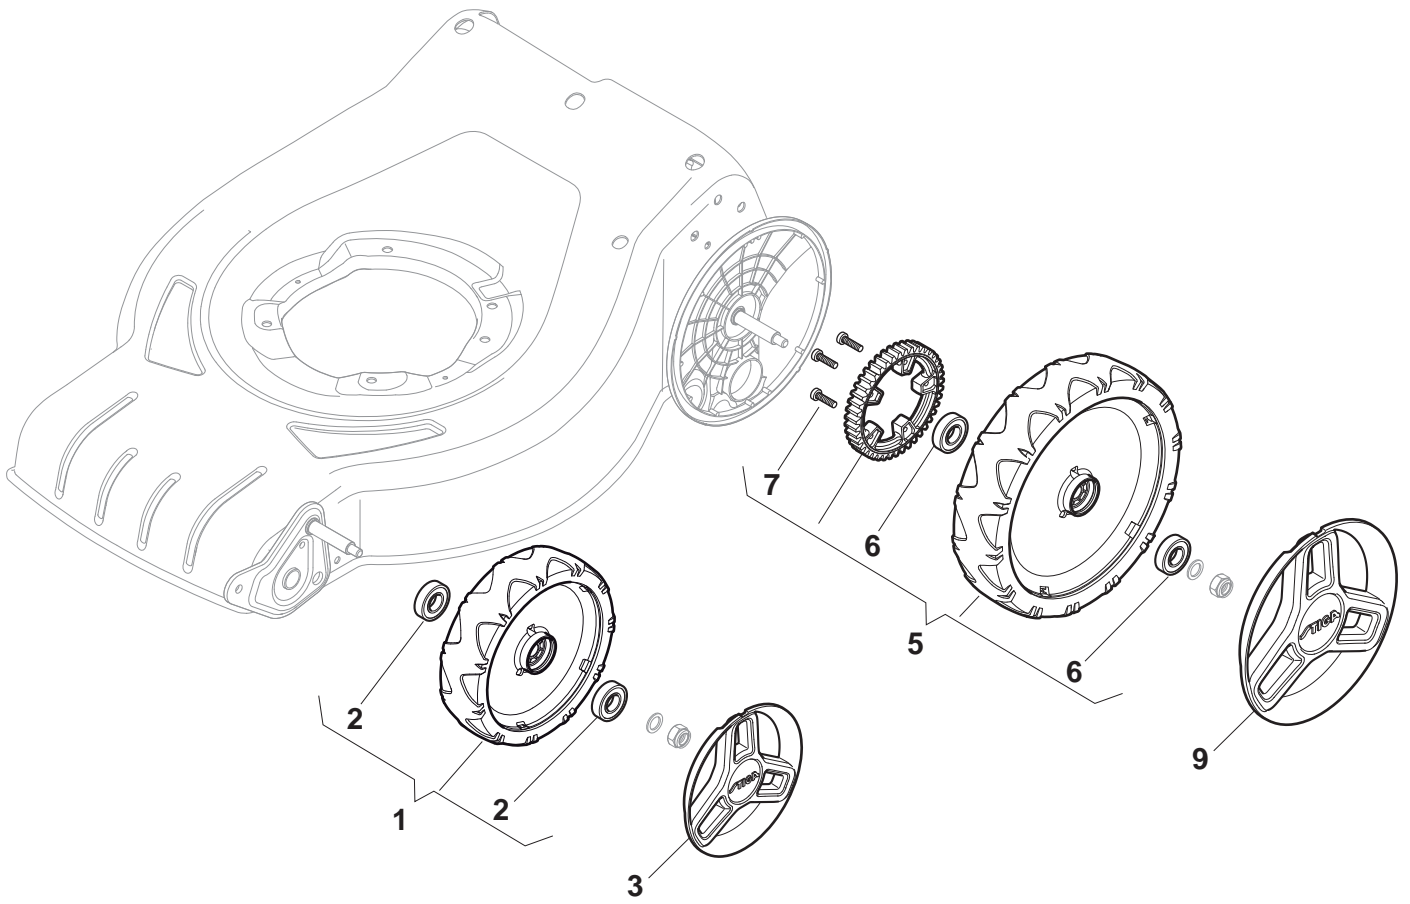

Deck And Height Adjusting				
POS	CODE	Q.TY	DESCRIPTION	NOTES
1	381302821/0	1	Axle, Front Wheels	
2	322545142/0	2	Plate	
3	112728698/0	4	Screw	
4	112521350/0	2	Washer	
5	112155000/0	2	Nut	
6	112436051/0	2	Plate	
8	122519820/0	2	Pin	
9	122446193/0	1	Spring	
11	112728698/0	4	Screw	
12	322545152/0	2	Plate	
13	381302817/0	1	Axle, Rear Wheels	
14	122534131/0	1	Pin	
15	381003357/0	1	Lever, Height Adjustment	
16	122446192/0	1	Spring	
17	112154510/0	1	Nut	
18	322600205/0	2	Wheel Protection	
21	112521350/0	2	Washer	
22	112155000/0	2	Nut	

Handle, Lower Part				
POS	CODE	Q.TY	DESCRIPTION	NOTES
1	381007537/0	1	Handle, Lower Part	Yellow
2	112819110/0	2	Screw	
3	122671651/0	2	Washer	
4	122399900/0	2	Knob, Black	Black
5	112293200/0	2	Nut	
7	112818900/0	2	Screw	
9	122399900/0	2	Knob, Black	Black
10	112293200/0	2	Nut	
11	112155000/0	2	Nut	
12	112521350/0	2	Washer	
13	112369500/0	2	Elastic Washer	
14	112760605/0	2	Screw	
15	381008691/0	1	Screws Outfit, Black	Black

Handle, Upper Part				
POS	CODE	Q.TY	DESCRIPTION	NOTES
1	381006754/0	1	Handle, Upper Part with sponge handgrip Yellow	
2	122430313/0	1	Guide Spring	
3	112521330/0	1	Washer	
4	112154510/0	1	Nut	
5	118390020/0	1	Fairlead	
6	181003363/1	1	Lever, Engine Brake Black	Black
7	181030056/0	1	Cable, Thread Engine Brake	
8	112727788/0	1	Screw	
9	112154510/0	1	Nut	
10	181003364/0	1	Lever, Driving Black	Black
11	381030051/0	1	Cable, Rear Drive	
12	181005517/0	1	Throttle Cable	

Wheels and Hub Cover				
POS	CODE	Q.TY	DESCRIPTION	NOTES
1	381007445/1	2	Wheel Ø 180	
2	119216035/0	4	Bearing	
3	322110744/0	2	Hub Cap Grey	
5	381007466/1	2	Wheel Ø 240	
6	119216035/0	4	Bearing	
7	112728706/0	6	Screw	
9	322110745/0	2	Hub Cap Grey	