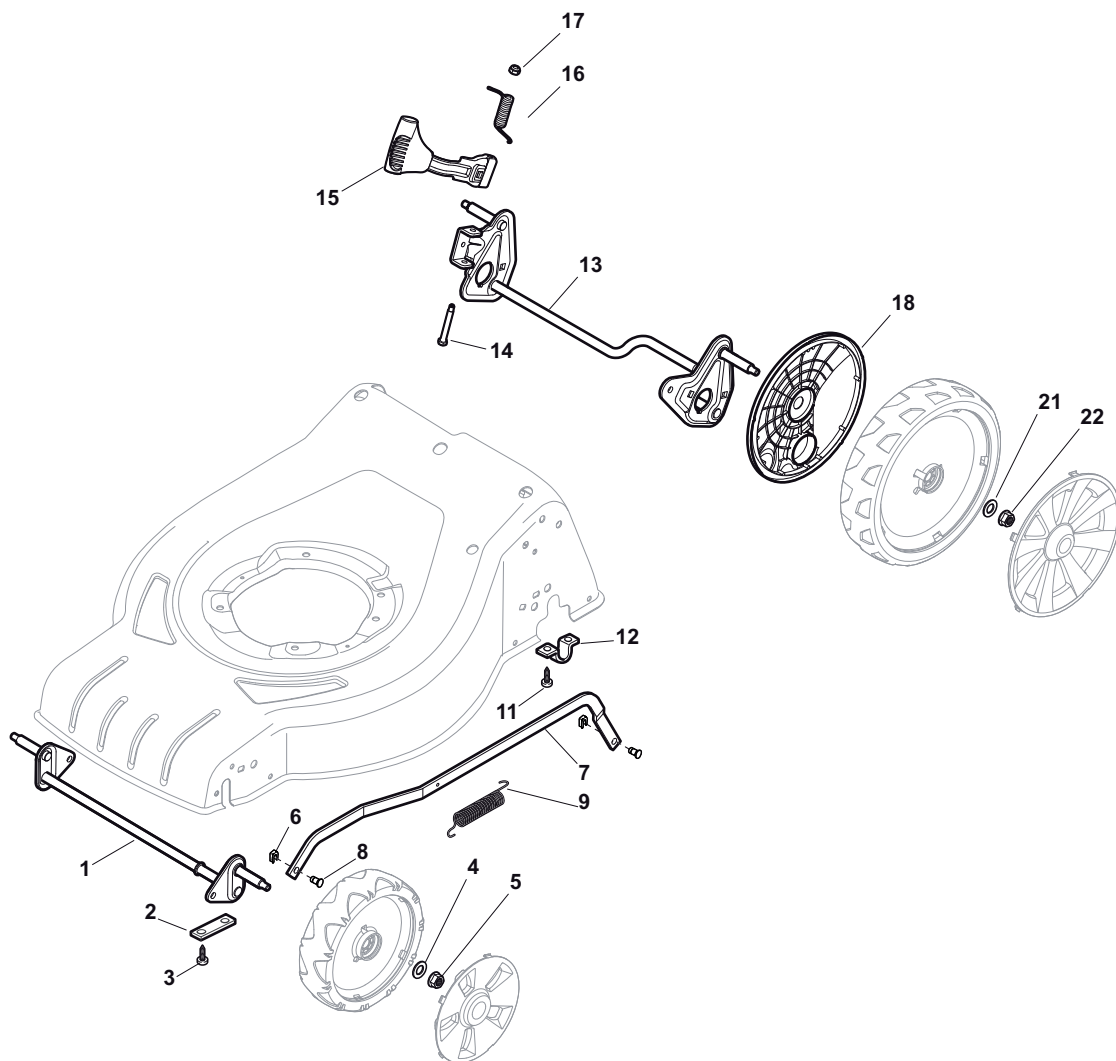

www.stiga.com

Illustrated Parts List

for model:

COMBI 48 S

- Use GLOBAL GARDEN PRODUCT genuine spare parts specified in the parts list for repair and/or replacement.
- Then contents described in the parts list may change due to improvement.
- The drawings of the spare part are only indicative and might not represent the part in question exactly.
- The indications "right" - "left" - "front" - "rear" refer to the position of the operator when using the machine.
- When placing orders of parts for repair and/or replacement, make sure that the illustrated parts list is the one applying to the machine's year of manufacture, as shown on the identification plate attached to the machine.

Deck And Height Adjusting				
POS	CODE	Q.TY	DESCRIPTION	NOTES
1	381302821/0	1	Axle, Front Wheels	
2	322545142/0	2	Plate	
3	112728698/0	4	Screw	
4	112521350/0	2	Washer	
5	112155000/0	2	Nut	
6	112436051/0	2	Plate	
8	122519820/0	2	Pin	
9	122446193/0	1	Spring	
11	112728698/0	4	Screw	
12	322545152/0	2	Plate	
13	381302817/0	1	Axle, Rear Wheels	
14	122534131/0	1	Pin	
15	381003357/0	1	Lever, Height Adjustment	
16	122446192/0	1	Spring	
17	112154510/0	1	Nut	
18	322600205/0	2	Wheel Protection	
21	112521350/0	2	Washer	
22	112155000/0	2	Nut	

Handle, Upper Part				
POS	CODE	Q.TY	DESCRIPTION	NOTES
1	381006754/0	1	Handle, Upper Part with sponge handgrip Yellow	
2	122430313/0	1	Guide Spring	
3	112521330/0	1	Washer	
4	112154510/0	1	Nut	
5	118390020/0	1	Fairlead	
6	181003363/1	1	Lever, Engine Brake Black	Black
7	181030056/0	1	Cable, Thread Engine Brake	
8	112727788/0	1	Screw	
9	112154510/0	1	Nut	
10	181003364/0	1	Lever, Driving Black	Black
11	381030051/0	1	Cable, Rear Drive	
12	181005517/0	1	Throttle Cable	

Wheels and Hub Cover				
POS	CODE	Q.TY	DESCRIPTION	NOTES
1	381007445/1	2	Wheel Ø 180	
2	119216035/0	4	Bearing	
3	322110744/0	2	Hub Cap Grey	
5	381007466/1	2	Wheel Ø 240	
6	119216035/0	4	Bearing	
7	112728706/0	6	Screw	
9	322110745/0	2	Hub Cap Grey	