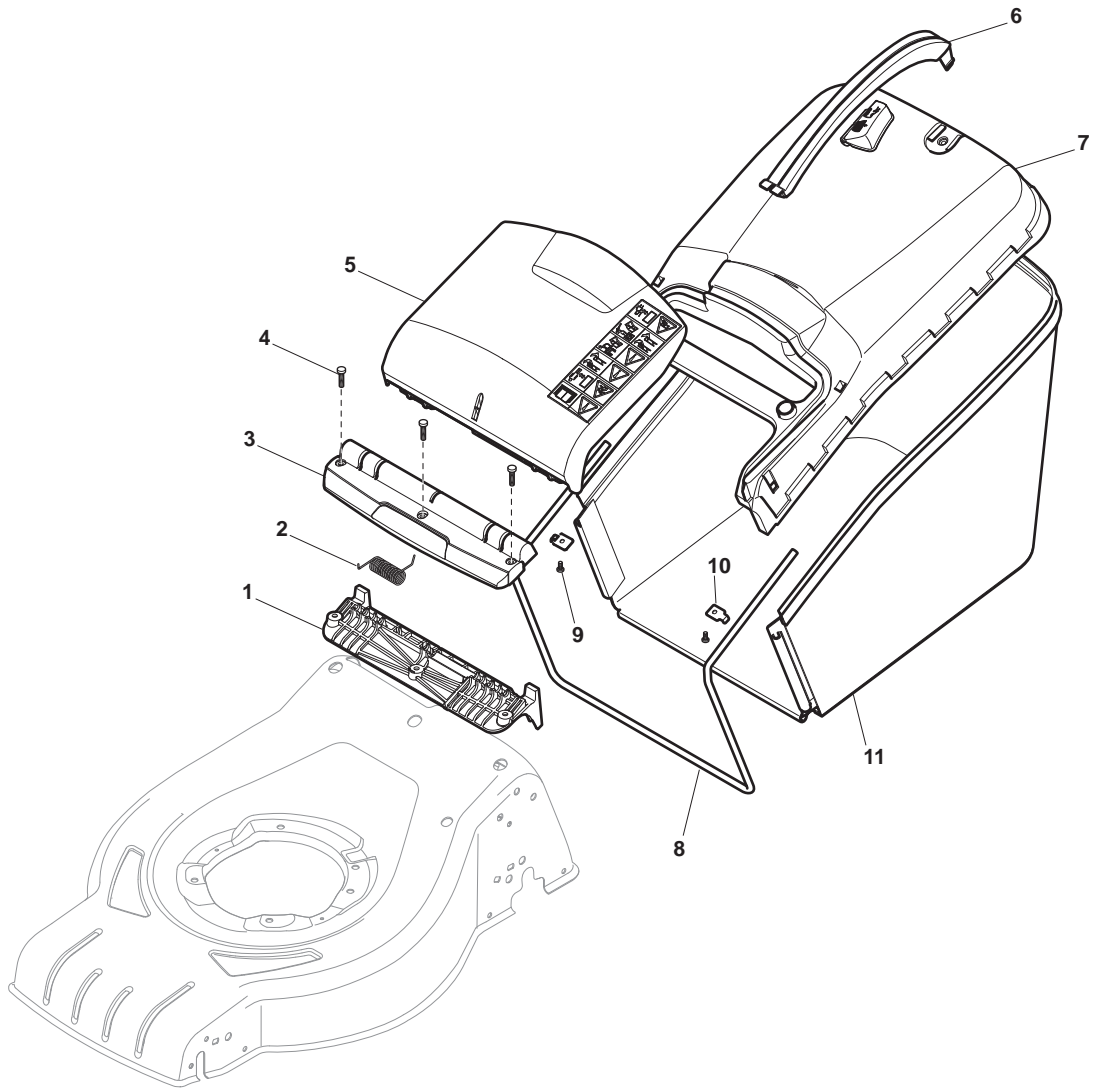

Grass-Catcher				
POS	CODE	Q.TY	DESCRIPTION	NOTES
1	322785331/0	1	Support	
2	122450464/0	1	Spring	
3	322109554/0	2	Cover, Black	
3	322109556/0	4	Cover, Yellow	
4	112728699/0	2	Screw	
5	322600206/1	4	Stone-Guard Black	
5	322600214/1	1	Stone-Guard Yellow	
6	322393644/0	1	Handle, Black	
6	322393715/0	2	Handle, Grey	
7	381486016/0A	1	Grass-Box, Upper Part Yellow	
7	381486018/0	1	Grass-Box, Upper Part Black	
8	122608561/0	1	Stiffening Lower	
9	112728692/0	1	Screw	
10	322545159/0	4	Plate	
11	181002318/0	4	Box, Fabric