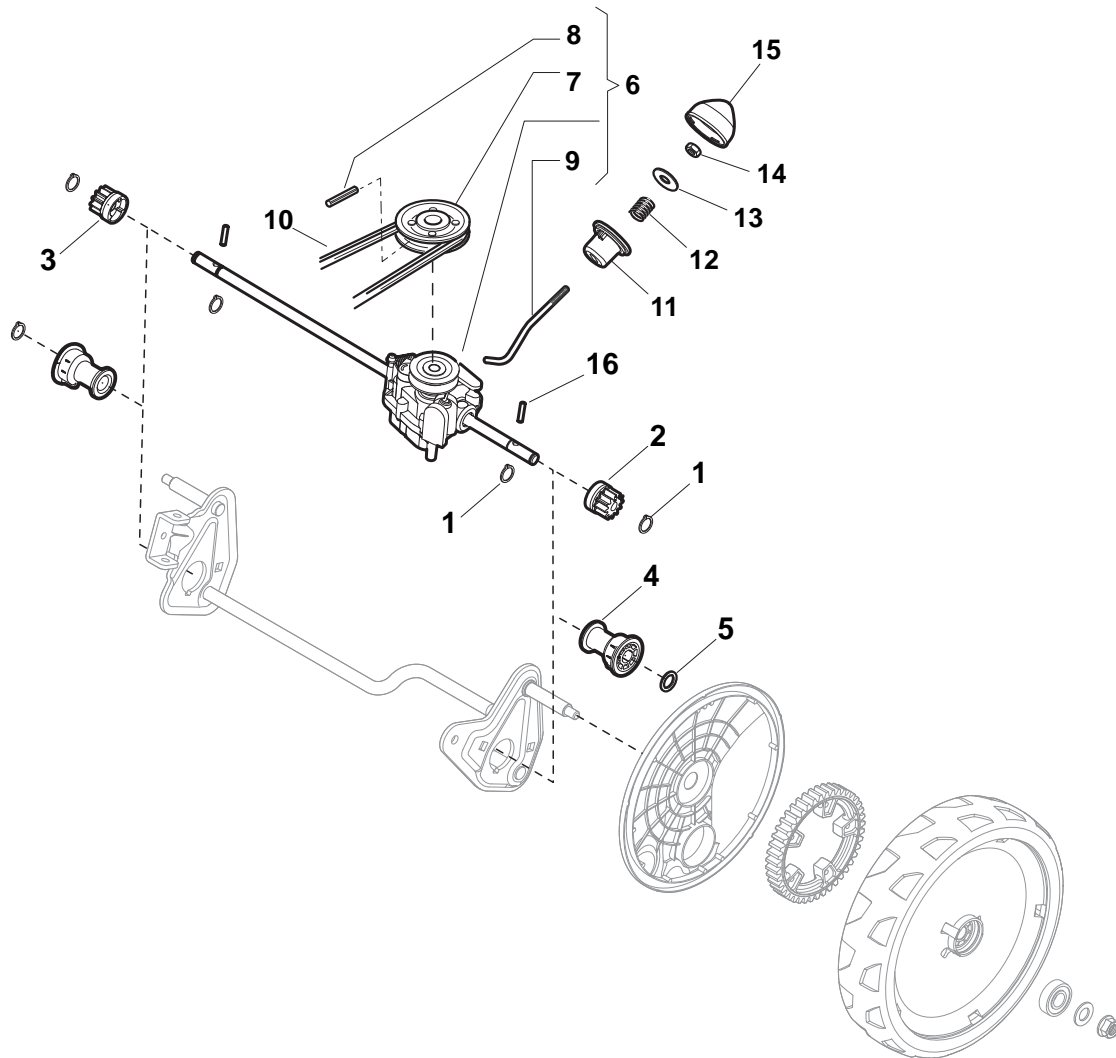

Deck And Height Adjusting				
POS	CODE	Q.TY	DESCRIPTION	NOTES
1	381302821/0	1	Axle, Front Wheels	
2	322545142/0	2	Plate	
3	112728698/0	4	Screw	
4	112521350/0	2	Washer	
5	112155000/0	2	Nut	
6	112436051/0	2	Plate	
8	122519820/0	2	Pin	
9	122446193/0	1	Spring	
11	112728698/0	4	Screw	
12	322545152/0	2	Plate	
13	381302817/0	1	Axle, Rear Wheels	
14	122534131/0	1	Pin	
15	381003357/0	1	Lever, Height Adjustment	
16	122446192/0	1	Spring	
17	112154510/0	1	Nut	
18	322600205/0	2	Wheel Protection	
21	112521350/0	2	Washer	
22	112155000/0	2	Nut	

Handle, Lower Part				
POS	CODE	Q.TY	DESCRIPTION	NOTES
1	381007537/0	1	Handle, Lower Part	Yellow
2	112819110/0	2	Screw	
3	122671651/0	2	Washer	
4	122399900/0	2	Knob, Black	Black
5	112293200/0	2	Nut	
7	112818900/0	2	Screw	
9	122399900/0	2	Knob, Black	Black
10	112293200/0	2	Nut	
11	112155000/0	2	Nut	
12	112521350/0	2	Washer	
13	112369500/0	2	Elastic Washer	
14	112760605/0	2	Screw	
15	381008691/0	1	Screws Outfit, Black	Black

Handle, Upper Part				
POS	CODE	Q.TY	DESCRIPTION	NOTES
1	381006754/0	1	Handle, Upper Part with sponge handgrip Yellow	
2	122430313/0	1	Guide Spring	
3	112521330/0	1	Washer	
4	112154510/0	1	Nut	
5	118390020/0	1	Fairlead	
6	181003363/1	1	Lever, Engine Brake Black	Black
7	181030056/0	1	Cable, Thread Engine Brake	
8	112727788/0	1	Screw	
9	112154510/0	1	Nut	
10	181003364/0	1	Lever, Driving Black	Black
11	381030051/0	1	Cable, Rear Drive	
12	181005517/0	1	Throttle Cable	

Wheels and Hub Cover				
POS	CODE	Q.TY	DESCRIPTION	NOTES
1	381007445/1	2	Wheel Ø 180	
2	119216035/0	4	Bearing	
3	322110744/0	2	Hub Cap Grey	
5	381007466/1	2	Wheel Ø 240	
6	119216035/0	4	Bearing	
7	112728706/0	6	Screw	
9	322110745/0	2	Hub Cap Grey	