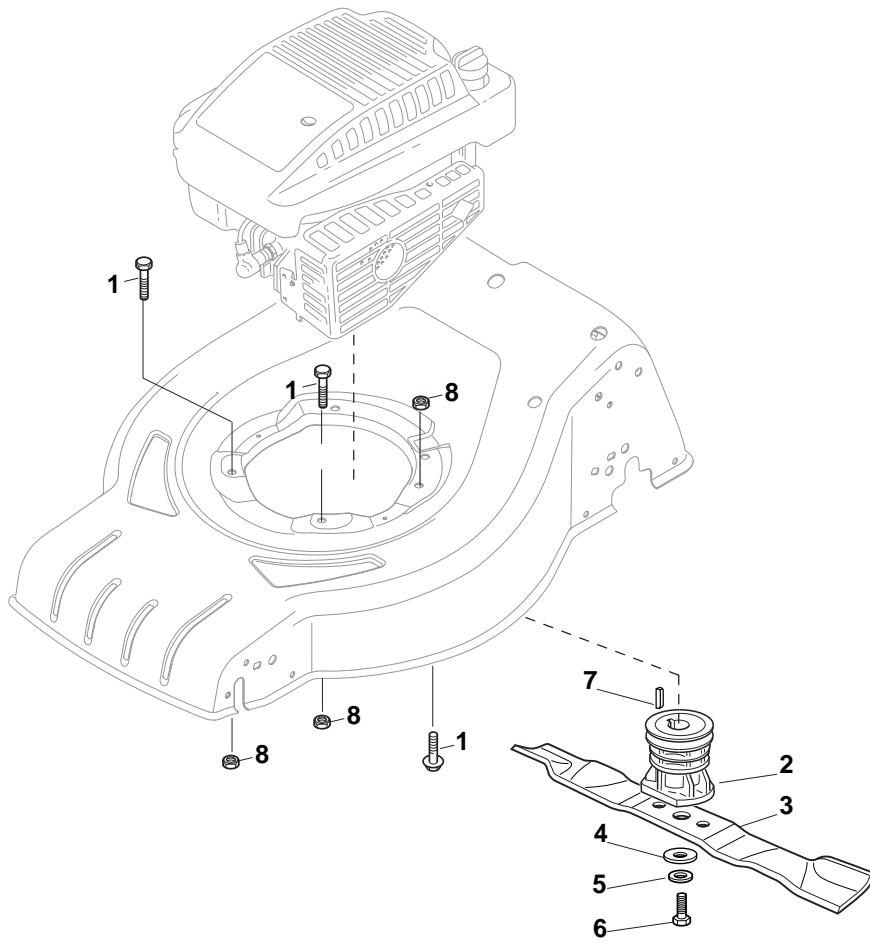

Blade and Hub				
POS	CODE	Q.TY	DESCRIPTION	NOTES
3	181004346/3	1	Blade Standard	
4	122160400/0	1	Elastic Washer	
5	112523080/0	1	Washer	
6	112735698/0	1	Screw	
8	112154210/0	3	Screw