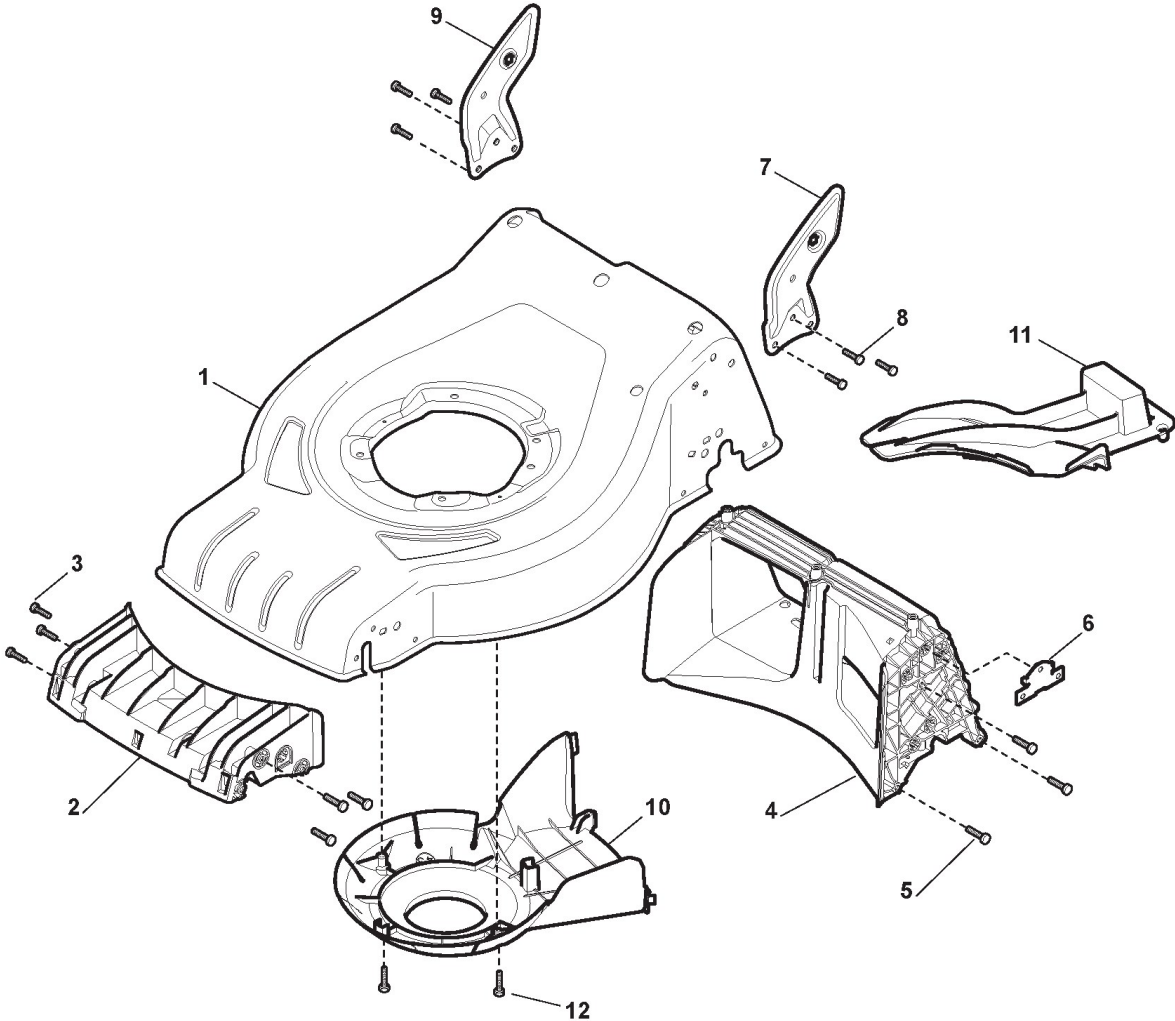

Deck

Ref.nr.	Qty	Item number	Description	Notes	From	Up to
1	1	381004024/0	Black Deck			
2	1	322108301/0	Front Conveyor Assy	To 31-August-2011		
2	1	322108301/1	Front Conveyor Assy	From 01-September-2011		
3	6	112728699/0	Screw			
4	1	322108302/0	Rear Conveyor Assy			
5	6	112728699/0	Screw			
6	2	322545213/0	Plate			
7	1	381005139/0	Left Bracket			
8	6	112727801/0	Screw			
9	1	381005137/0	Right Bracket			
10	1	322060242/0	Belt Protection			
11	1	322140239/0	Mulching Deflector			
12	2	112728530/0	Screw