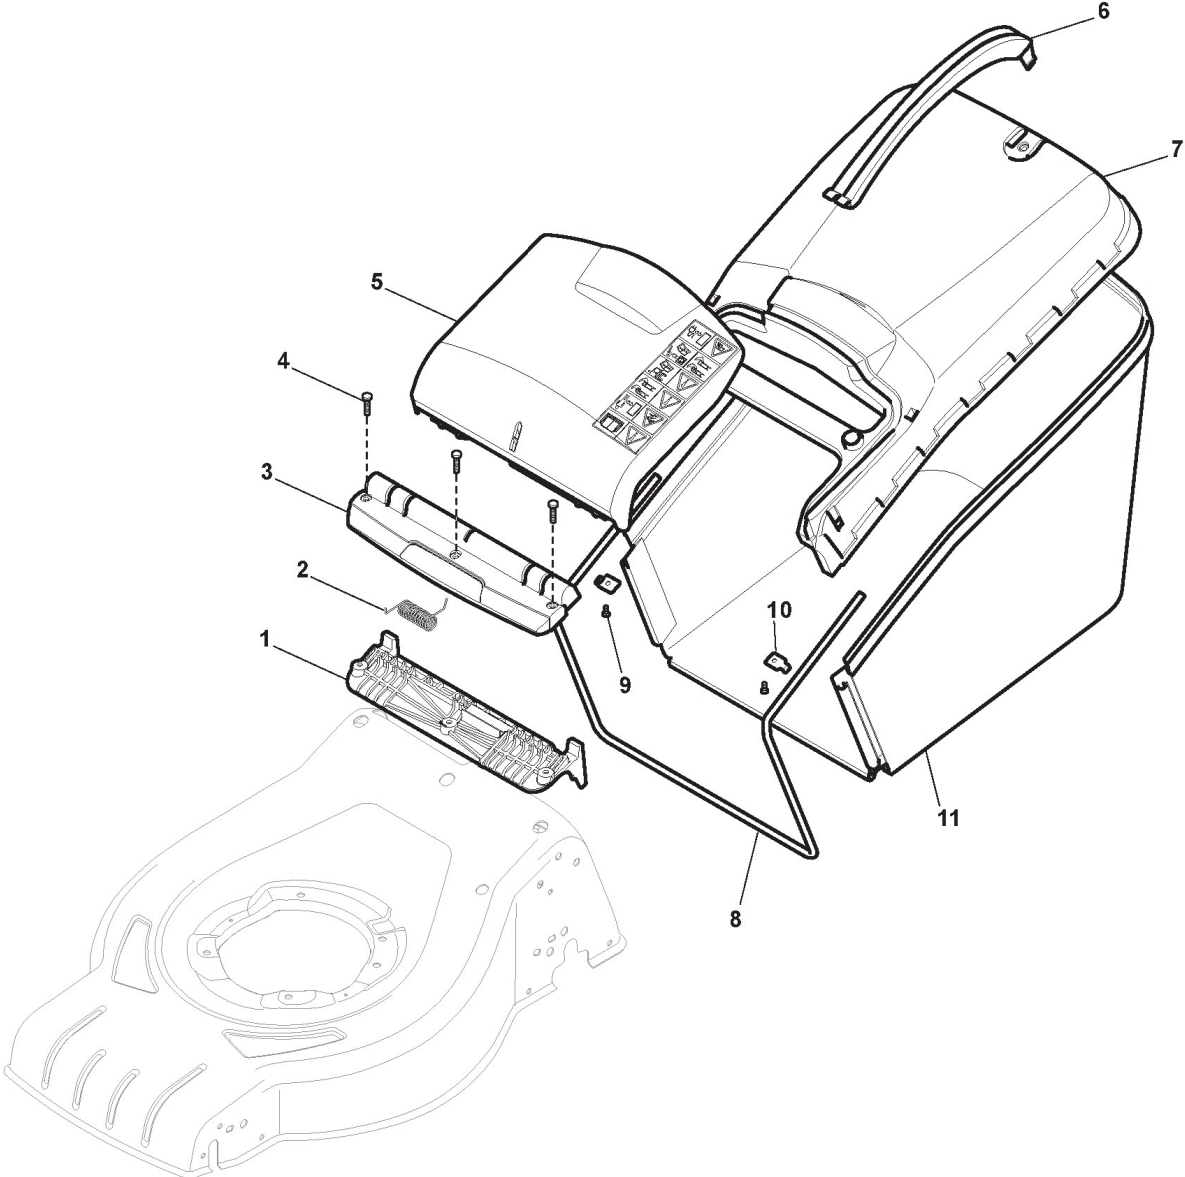

Grass-Catcher

Ref.nr.	Qty	Item number	Description	Notes	From	Up to
1	1	322785331/0	Black Stone Guard Support			
2	1	122450464/0	Spring			
3	1	322109556/0	Stone Guard Supp. Cover Yellow	Yellow		
4	3	112728699/0	Screw			
5	1	322600214/0	Stone Guard, Yellow	Yellow;To 31-August-2011		
5	1	322600214/1	Stone Guard, Yellow	Yellow;From 01-september-2011		
6	1	322393646/0	Handle, Yellow	Yellow		
7	1	322486264/0	Grass Upper Hybrid Yellowcr4348 Stiga	Yellow		
8	1	122608561/0	Lower Stiffening			
9	2	112728692/0	Screw			
10	2	322545159/0	Plate			
11	1	181002318/0	Box, Fabric