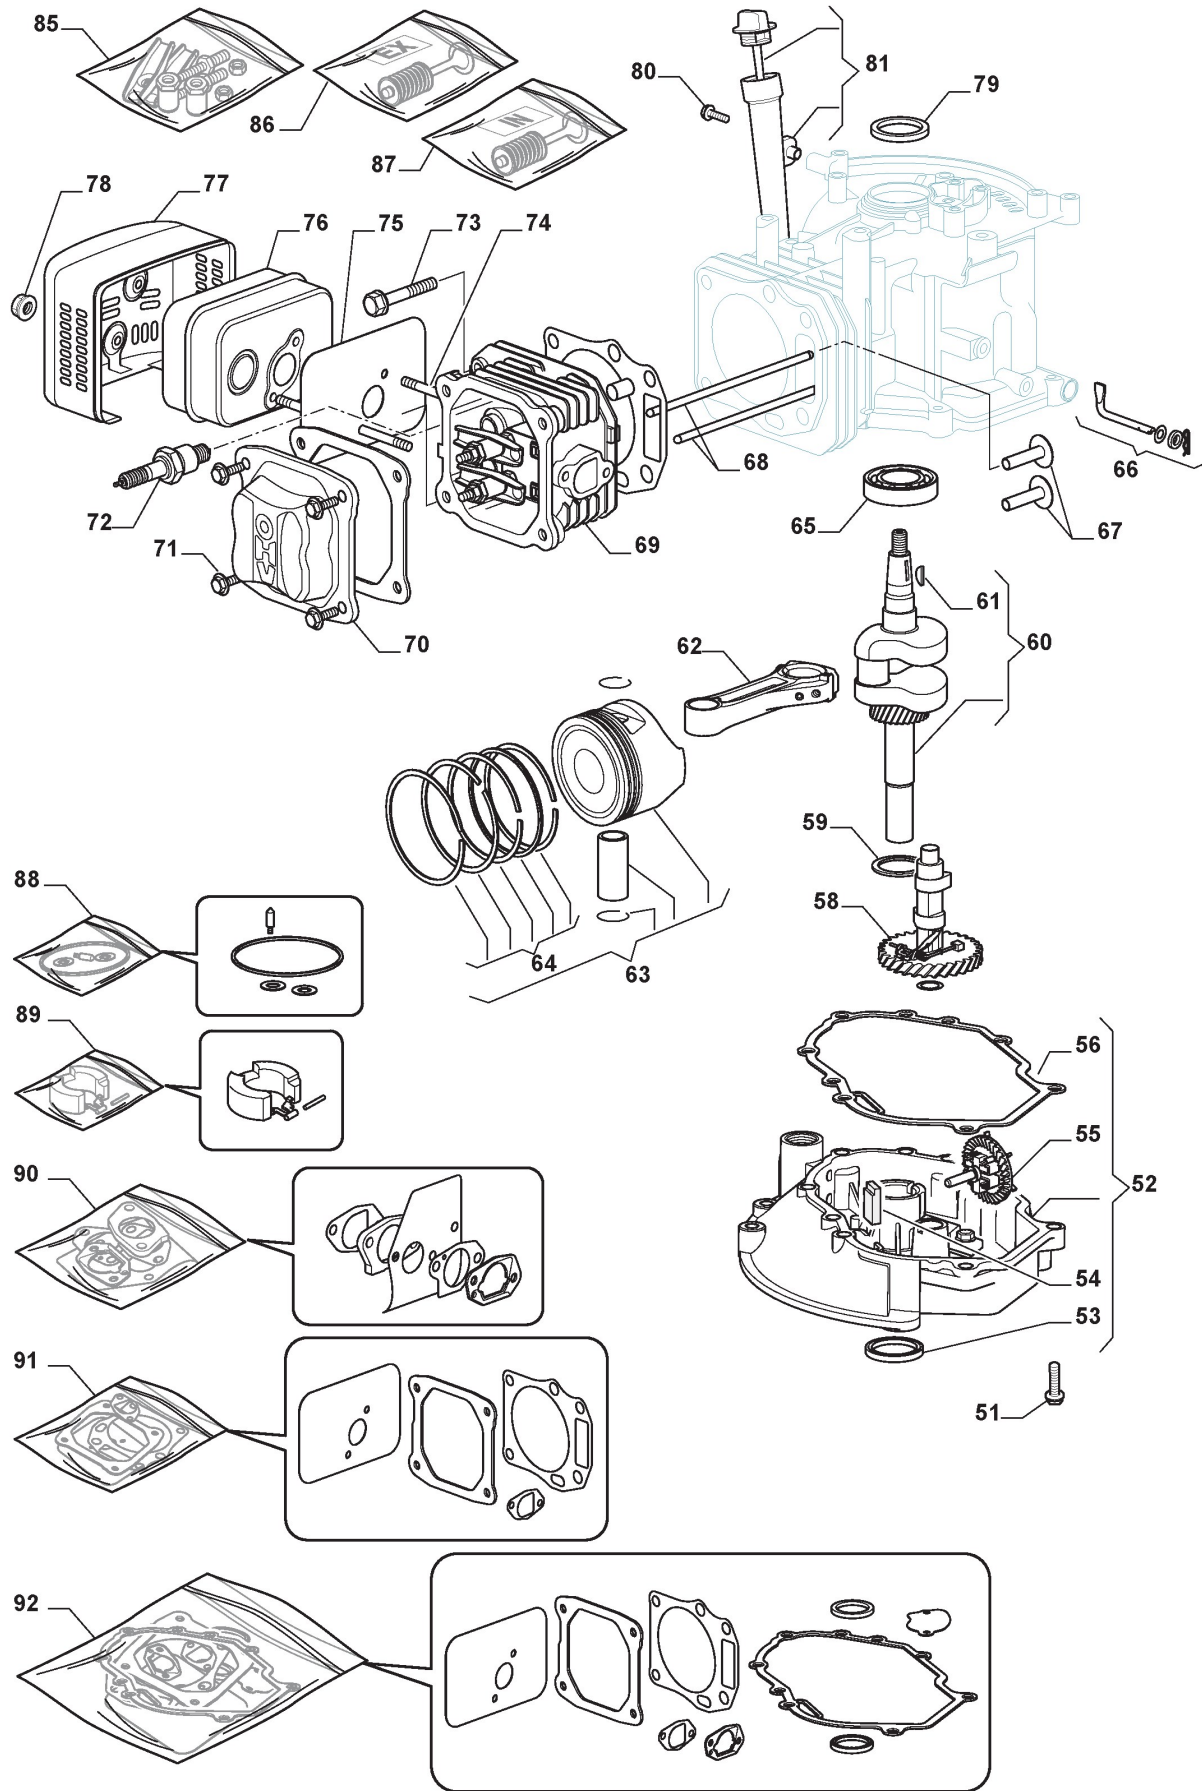

Engine - ST. WBE0702

Ref.nr.	Qty	Item number	Description	Notes	From	Up to
51	7	112674550/0	Screw			
52	1	118550382/0	Crankcase Cover Assy			
53	1	118550379/0	Oil Seal			
54	1	118550775/0	Grommet			
55	1	118550312/0	Speed Governor Assy			
56	1	118550380/1	Crankcase Gasket			
58	1	118550271/0	Camshaft assy			
59	1	118550283/0	Washer			
60	1	118550385/0	Crankshaft			
61	1	118550288/0	Woodruff Key			
62	1	118550284/0	Connecting Rod Assy			
63	1	118550387/0	Piston Assy			
64	1	118550384/0	Piston, Ring Set			
65	1	118550280/0	Ball Bearing			
66	1	118550308/0	Shaft, Governor Arm Assy			
67	1	118550291/0	Valve Lifter Assy			
68	1	118550289/0	Push Rods Assy			
69	1	118550244/0	Cylinder Head Assy			
70	1	118550296/1	Cover Comp., Head			
71	4	112791213/1	Screw			
72	1	9400-0244-00	Spark Plug			
73	4	118550297/0	Screw			
74	2	118550298/0	Stud Bolt			
75	1	118550270/0	Muffler Gasket			
76	1	118550269/0	Muffler			
77	1	118550268/1	Muffler Guard			
78	2	112292102/0	Nut			
79	1	118550300/0	Oil Seal			
80	1	112674550/0	Screw			
81	1	118550311/0	Oil Filler Assy			
85	1	118550273/0	Valve Arm Set			
86	1	118550294/0	Exhaust Valve Assy			
87	1	118550292/0	Intake Valve Assy			
88	1	118550389/0	Kit Repair			
89	1	118550388/0	Kit Repair, Carburettor			
90	1	118550743/0	Gasket Carburettor Assy			
91	1	118550405/0	Cylinder Head Gasket Set			
92	1	118550741/0	Engine Gasket Set