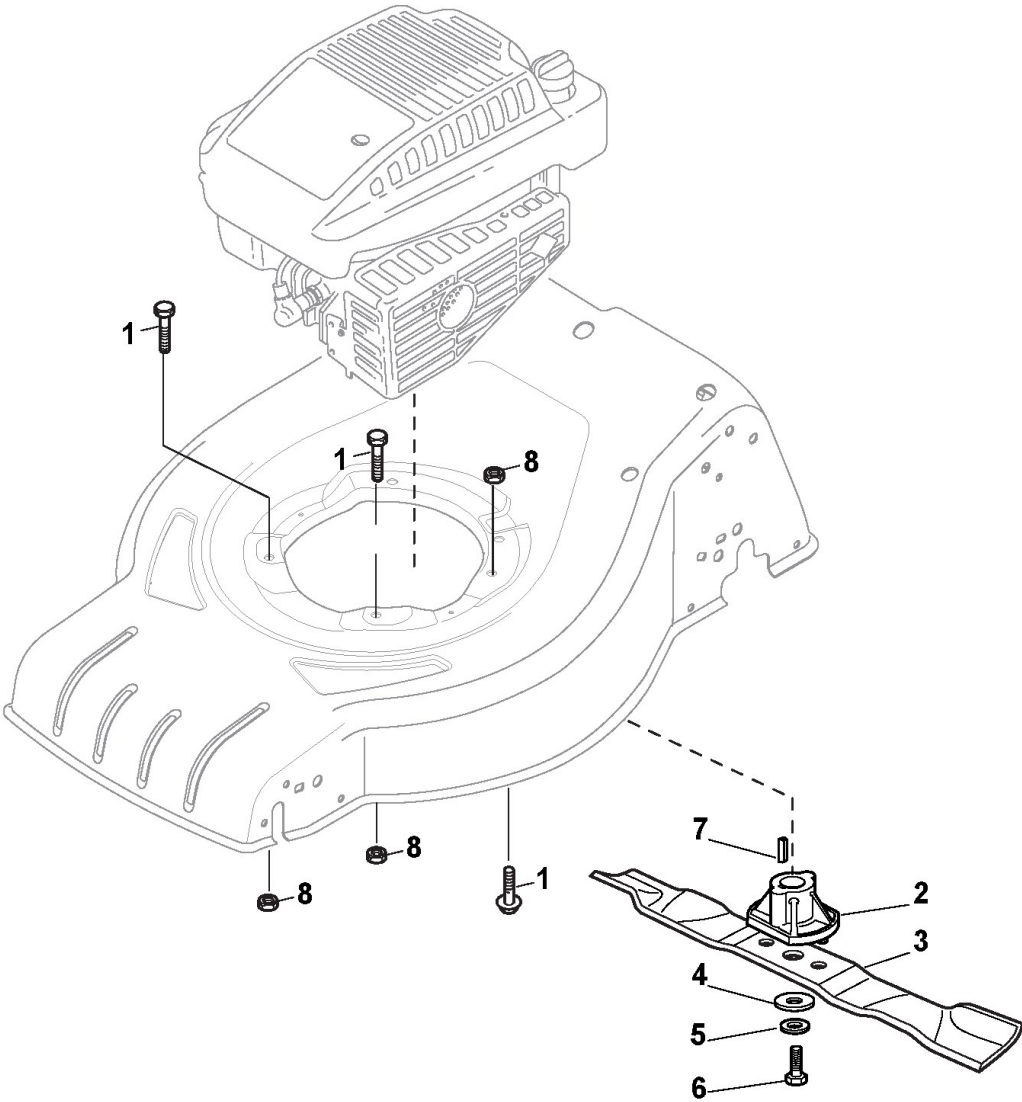

Blade

Ref.nr.	Qty	Item number	Description	Notes	From	Up to
1	3	112735108/1	Screw			
2	1	122463012/2	Hub, Crankshaft Ø 22.2			
3	1	181004346/3	Left Mulching, Blade	To 31-August-2015		
3	1	181004460/0	Mulching Blade	From 01-September-2015		
4	1	112523080/0	Washer	To 31-August-2015		
4	1	322680021/0	Washer	From 01-September-2015		
5	1	112508125/0	Elastic Washer			
6	1	112735698/0	Screw			
7	1	112139100/0	Key			
8	3	112154210/0	Nut