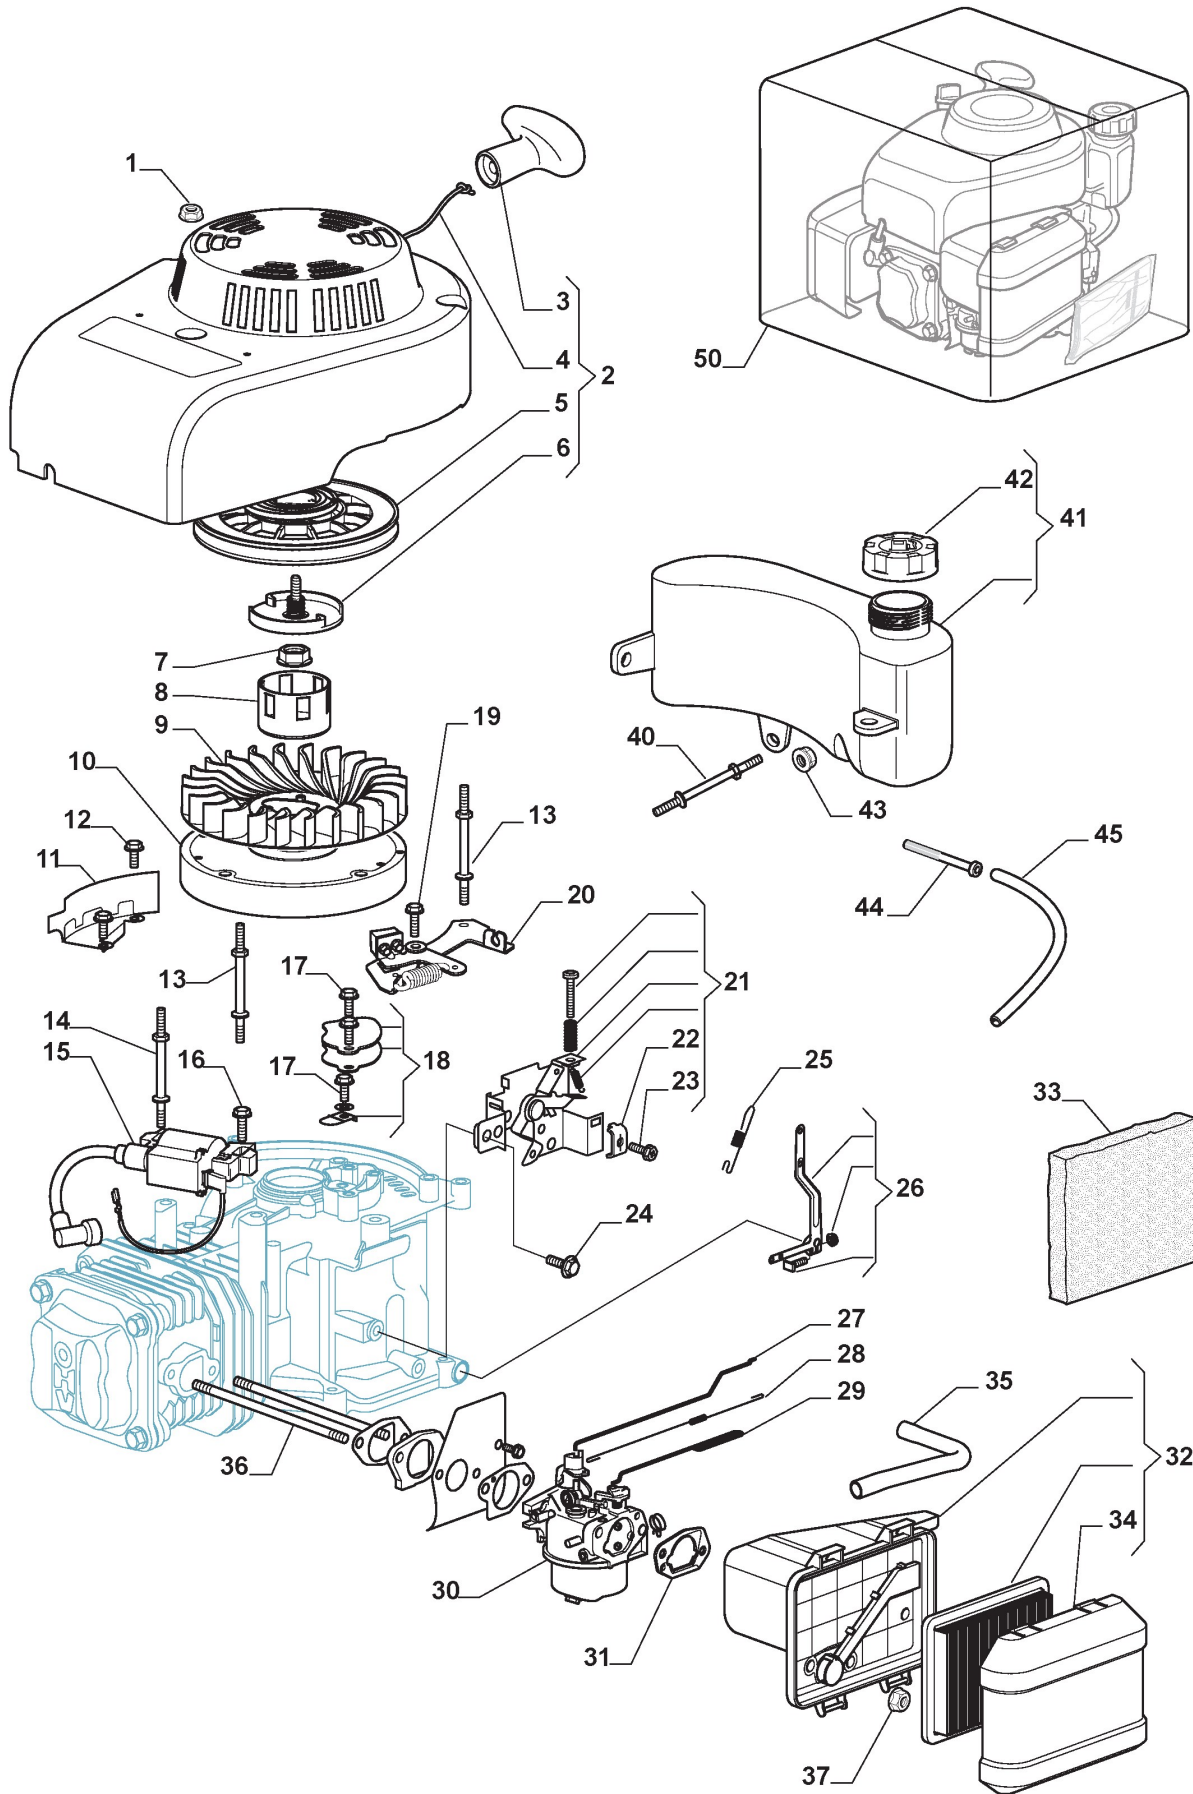

Engine - ST. WBE0702

Ref.nr.	Qty	Item number	Description	Notes	From	Up to
1	3	112292102/0	Nut			
2	1	118550276/1	Starter Assy			
3	1	118550274/0	Starter Handle			
4	1	118550779/0	Starting Rope			
5	1	118550778/0	Starter Pulley			
6	1	118550275/0	Starter Pawl Set			
7	1	118550336/0	Nut			
8	1	118550335/0	Starter Cup			
9	1	118550254/0	Flywheel Fan			
10	1	118550253/0	Flywheel Ass.Y			
11	1	118550774/0	Guard			
12	2	112791213/1	Screw			
13	2	118550302/0	Stud Bolt			
14	1	118550301/0	Stud Bolt			
15	1	118550255/0	Electronic Coil			
16	1	112791500/0	Screw			
17	3	112790500/0	Screw			
18	1	118550378/0	Gasket Assy			
19	1	112791500/0	Screw			
20	1	118550376/0	Flywheel Brake Assy			
21	1	118550259/0	Remote Control Assy			
22	1	118550337/0	Casing Clamp			
23	1	118550338/0	Screw			
24	2	112791213/1	Screw			
25	1	118550260/0	Spring			
26	1	118550266/0	Arm Governor Assy			
27	1	118550397/0	Governor Link			
28	1	118550263/0	Spring			
29	1	118550264/0	Choke Control Rod			
30	1	118550390/0	Carburetor			
31	1	118550738/0	Air Filter Gasket			
32	1	118550737/0	Air Cleaner Assy			
33	1	118550452/0	Air Filter			
34	1	118550739/0	Air Cleaner Cover			
35	1	118550377/0	Breather Fule Pipe			
36	2	118550298/0	Stud Bolt			
37	2	112292102/0	Nut			
40	1	118550315/0	Stud Bolt			
41	1	118550316/0	Fuel Tank			
42	1	118550339/1	Fuel Cap			
43	1	112292102/0	Nut			
44	1	118550314/0	Fuel Filter			
45	1	118550340/0	Fuel Pipe			
50	1	118550407/0	Engine Assembled