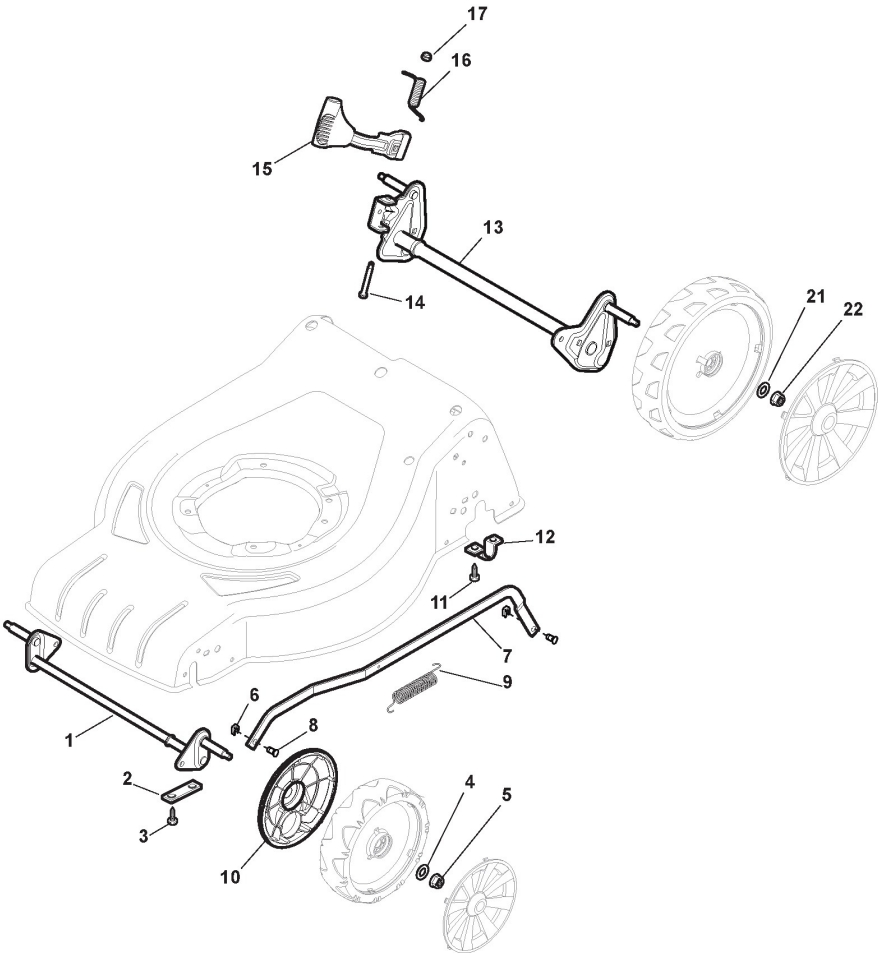

STIGA

COMBI 48 (2013)

295485044/S11

Spare parts list Reservdelar Repuestos Ersatzteile Pièces détachées Reserve onderdelen Catalogo ricambi

- Use ST. S.p.A. Genuine Spare Parts specified in the parts list for repair and/or replacement.
- The contents described in the parts list may change due to improvement.
- The drawings of the spare parts are only indicative And might Not represent the part in question exactly.
- The indications "right" - "left" - "front" - "rear" refer to the position of the operator when using the machine.
- When placing orders of parts for repair And/Or replacement, make sure that the illustrated parts list Is the one applying to the machine's year of manufacture, as shown on the identification plate attached to the machine.

Height Adjusting

Ref.nr.	Qty	Item number	Description	Notes	From	Up to
1	1	381302821/0	Front Wheel Axle			
2	2	322545142/0	Plate			
3	4	112728698/0	Screw			
4	2	112521350/0	Washer			
5	2	112155000/0	Nut			
6	2	112436051/0	Plate			
7	1	322869673/0	Rod, Height Adjustment			
8	2	122519820/0	Pin			
9	1	122446193/0	Spring			
10	2	322600247/0	Protection, Wheel	Optional		
11	4	112728698/0	Screw			
12	2	322545152/0	Plate			
13	1	381302815/0	Rear Wheel Axle			
14	1	122534131/0	Pin			
15	1	381003357/0	Wheels Rear Adj. Lever			
16	1	122446192/0	Spring			
17	1	112154510/0	Nut			
21	2	112521350/0	Washer			
22	2	112155000/0	Nut			