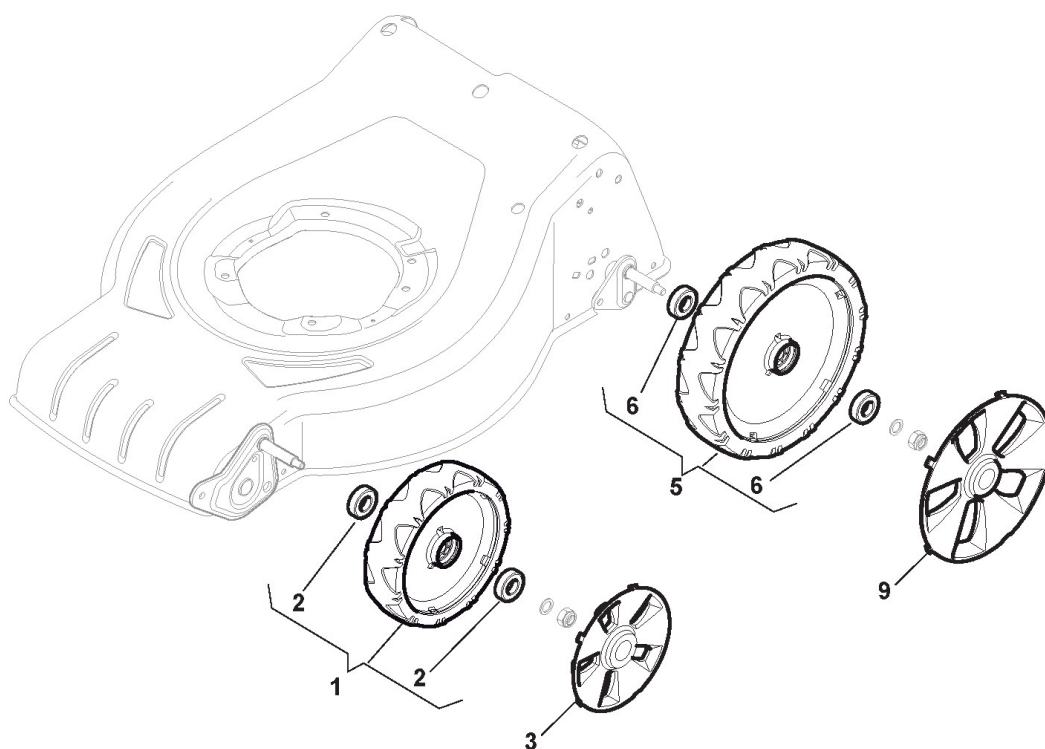

Wheels and Hub Caps

Ref.nr.	Qty	Item number	Description	Notes	From	Up to
1	2	381007450/0	Wheel	To 31-August-2012		
1	2	381007450/1	Wheel - Long Hub	From 01-September-2012		
1	2	381007455/1	Wheel - Short Hub	Short Hub		
2	4	119216035/0	Bearing			
3	2	322110647/0	Hub Cap Yellow	Yellow		
5	2	381007456/0	Wheel	To 31-August-2012		
5	2	381007456/1	Wheel	From 01-September-2012		
6	4	119216035/0	Bearing			
9	2	322110647/0	Hub Cap Yellow	Yellow