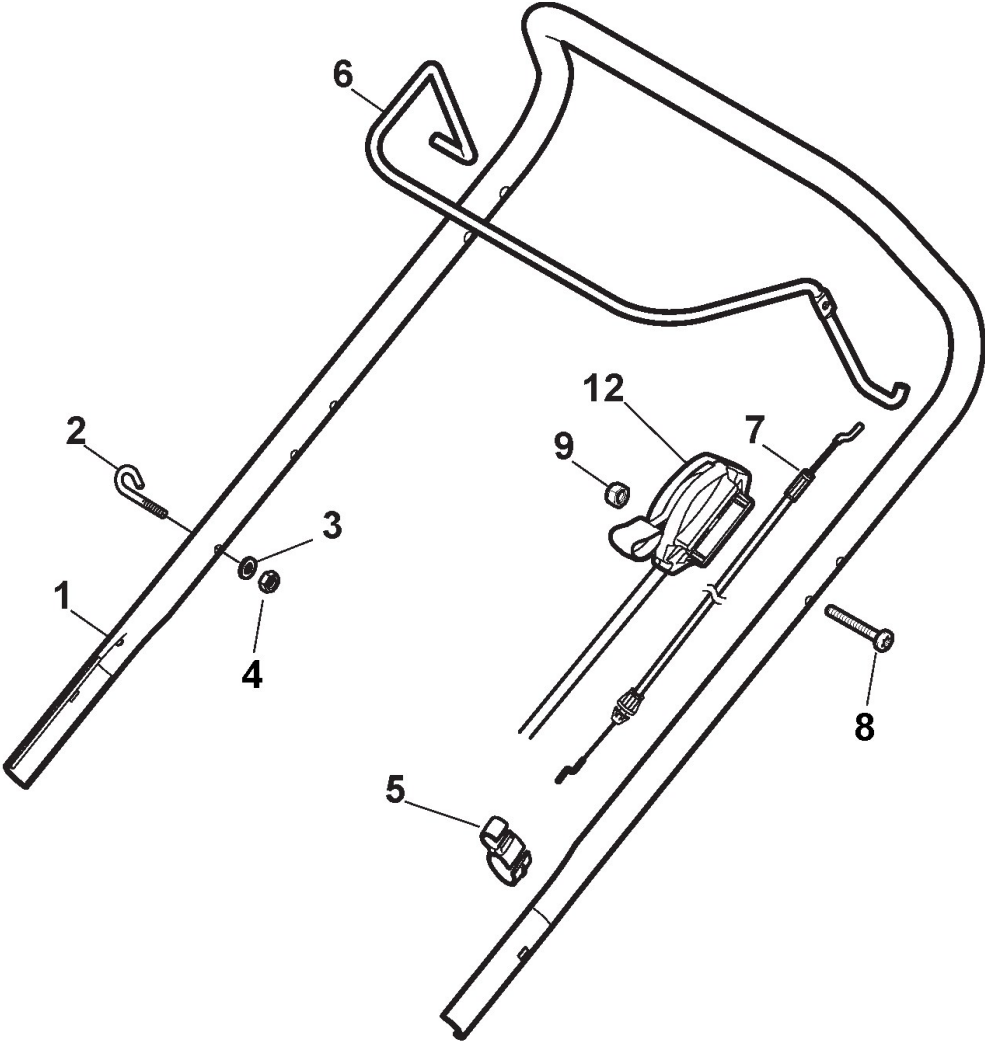

Height Adjusting

Ref.nr.	Qty	Item number	Description	Notes	From	Up to
1	1	381302821/0	Front Wheel Axle			
2	2	322545142/0	Plate			
3	4	112728698/0	Screw			
4	2	112521350/0	Washer			
5	2	112155000/0	Nut			
6	2	112436051/0	Plate			
7	1	322869673/0	Rod, Height Adjustment			
8	2	122519820/0	Pin			
9	1	122446193/0	Spring			
10	2	322600247/0	Protection, Wheel	Optional		
11	4	112728698/0	Screw			
12	2	322545152/0	Plate			
13	1	381302815/0	Rear Wheel Axle			
14	1	122534131/0	Pin			
15	1	381003357/0	Wheels Rear Adj. Lever			
16	1	122446192/0	Spring			
17	1	112154510/0	Nut			
21	2	112521350/0	Washer			
22	2	112155000/0	Nut			

Handle, Lower Part

Ref.nr.	Qty	Item number	Description	Notes	From	Up to
1	1	381006737/0	Handle Lower Part	Black		
2	2	112819110/0	Screw			
3	2	122671651/0	Washer			
4	2	122399900/0	Knob	Black		
5	2	112293200/0	Nut			
7	2	112818900/0	Screw			
9	2	122399900/0	Knob	Black		
10	2	112293200/0	Nut			
11	2	112155000/0	Nut			
12	2	112521350/0	Washer			
13	2	112369500/0	Elastic Washer			
14	2	112760605/0	Screw			
15	1	381008691/0	Outfit, Screws	Black		