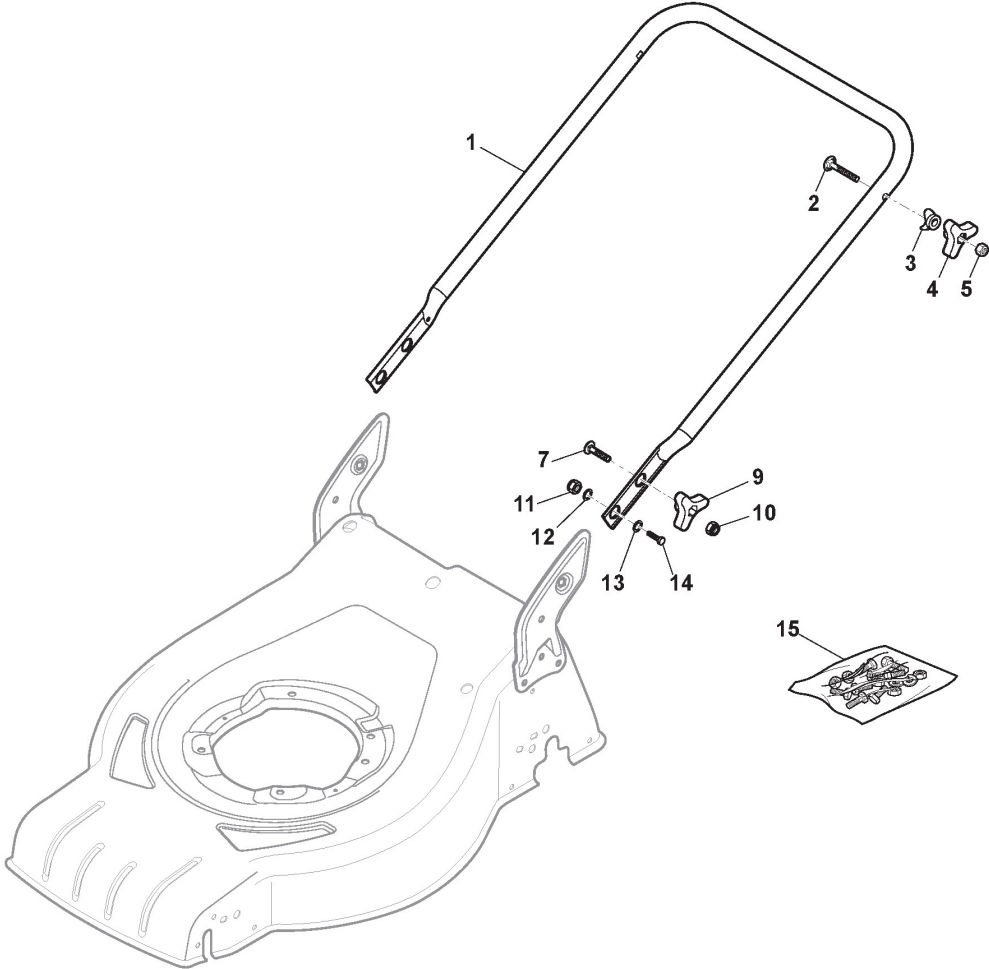

Height Adjusting

Ref.nr.	Qty	Item number	Description	Notes	From	Up to
1	1	381302821/0	Front Wheel Axle			
2	2	322545142/0	Plate			
3	4	112728698/0	Screw			
4	2	112521350/0	Washer			
5	2	112155000/0	Nut			
6	2	112436051/0	Plate			
7	1	322869673/0	Rod, Height Adjustment			
8	2	122519820/0	Pin			
9	1	122446193/0	Spring			
10	2	322600247/0	Protection, Wheel	Optional		
11	4	112728698/0	Screw			
12	2	322545152/0	Plate			
13	1	381302815/0	Rear Wheel Axle			
14	1	122534131/0	Pin			
15	1	381003357/0	Wheels Rear Adj. Lever			
16	1	122446192/0	Spring			
17	1	112154510/0	Nut			
21	2	112521350/0	Washer			
22	2	112155000/0	Nut			

Handle, Upper Part

Ref.nr.	Qty	Item number	Description	Notes	From	Up to
1	1	381006739/0	Upper Handle	To 31-August-2011;Black without Sponge		
1	1	381006739/1	Handle, Upper Part	Black without Sponge;From 01-September-2011 To 31-August-2017		
1	1	381006739/2	Handle, Upper Part	Black without Sponge;From 01-september-2017		
1	1	381006745/0	Upper Handle lwith Rubber Cruiser Petrol	To 31-August-2011;Black with Sponge		
1	1	381006745/1	Handle, Upper Part with sponge handgrip	Black with Sponge;From 01-September-2013 To 31-August-2017		
1	1	381006745/2	Handle, Upper Part with sponge handgrip	Black with Sponge;From 01-September-2017 To 31-August-2018		
1	1	381006745/3	Handle,Black Upper Part with sponge handgrip	Black with Sponge;From 01-september-2018		
2	1	122430313/0	Guide Spring			
3	1	112521330/0	Washer			
4	1	112154510/0	Nut			
5	1	118390020/0	Conduit Clip			
6	1	181003363/0	Lever, Engine Brake Black	Black;To 31-August-2010		
6	1	181003363/1	Lever, Engine Brake Black	Black;From 01-september-2010		
7	1	181030056/0	Cable, Thread Engine Brake	ST. 100cc / GGP /B&S Engine		
8	1	112727783/0	Screw			
9	1	112154510/0	Nut			
12	1	181005517/0	Throttle Cable	ST. Engine		