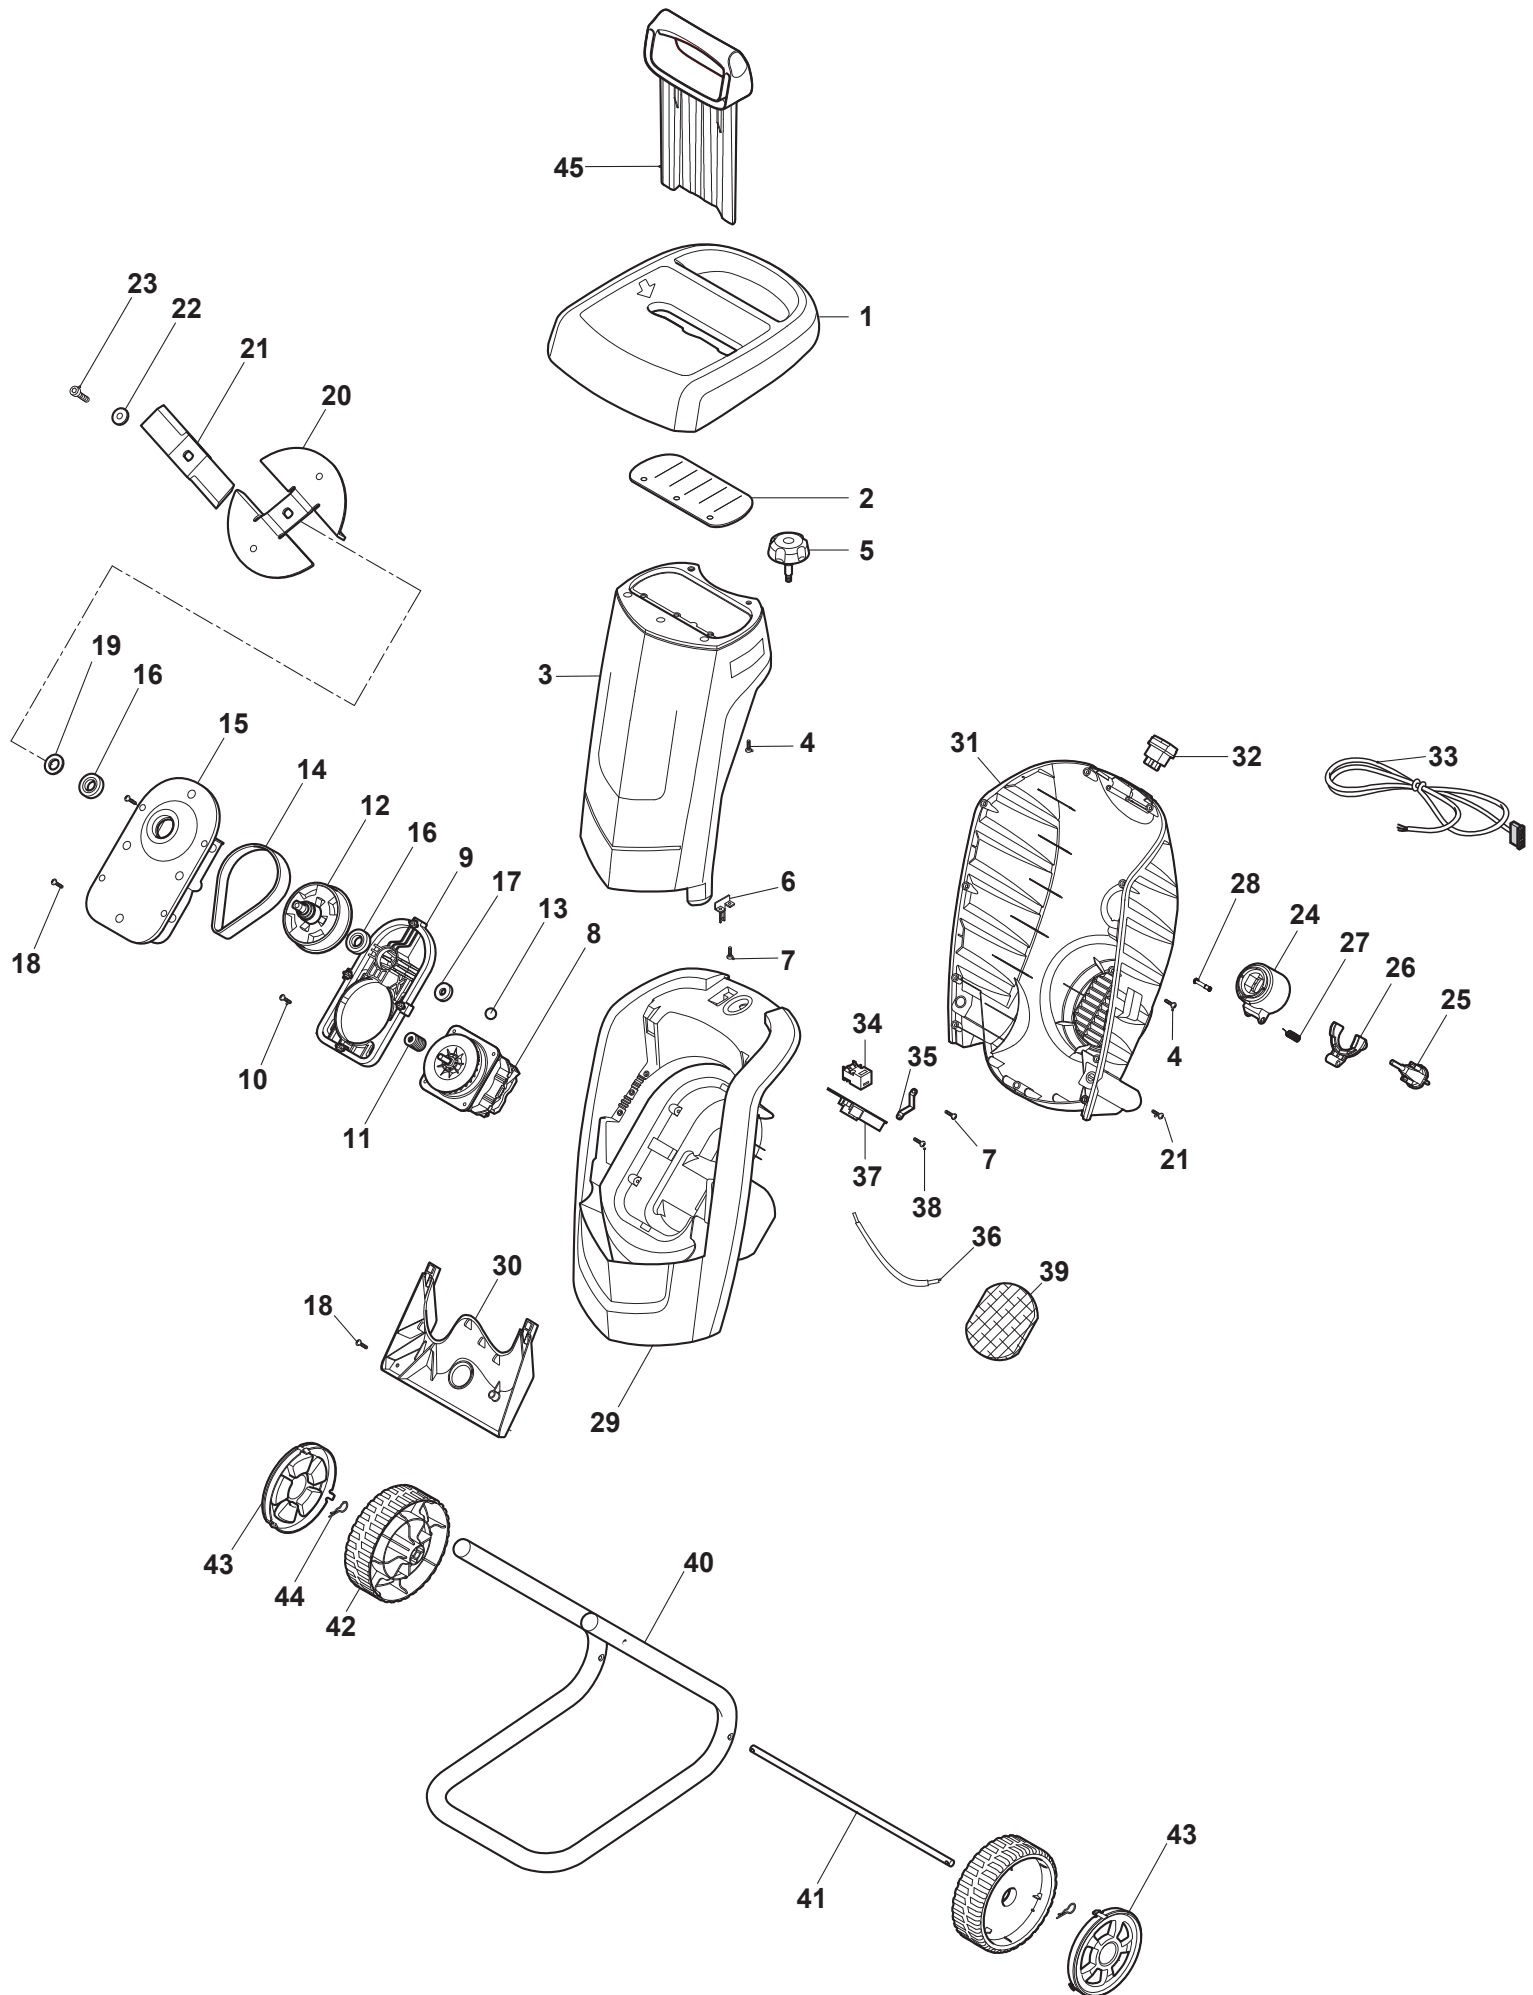

THIS INFORMATION IS NOT INTENDED FOR SALE OR RESALE, AND THIS NOTICE MUST REMAIN ON ALL COPIES.

www.ggp-group.com

Engineered to amaze you

CH 2.2 E				
POS	CODE	Q.TY	DESCRIPTION	NOTES
1	118802925/0	1	Handle	
2	118802775/0	1	Guard	
3	118802924/0	1	Cover Upper White	
4	6981149	16	Screw	
5	118802747/0	1	Safety Knob	
6	118802757/0	1	Key	
7	6981269	4	Screw	
8	118802745/0	1	Engine	
9	118802771/0	1	Crankcase	
10	118810099/0	6	Screw	
11	118802763/0	1	Engine Pulley	
12	118802746/0	1	Pulley	
13	3353020	1	Circlip	
14	118802774/0	1	Belt pulley	
15	118802769/0	1	Engine Cover	
16	118802759/0	1	Bearing	
17	118802758/0	1	Bearing	
18	6981425	14	Screw	
19	118802760/0	1	Gasket	
20	118802764/0	1	Flywheel	
21	118802762/0	1	Blade	
22	118802755/0	1	Screw	
23	112793301/0	1	Screw	
24	118802768/0	1	Plug base	
25	118802748/0	1	Plug	
26	118802770/0	1	Plug cover	
27	118802765/0	1	Spring	
28	118802772/0	1	Screw	
29	118802899/0	1	Housing Black	
30	118802766/0	1	Pressure plate	
31	118802928/0	1	Bottom cover	
32	118802750/0	1	Switch	
33	118802752/0	1	Switch wires	
34	118802751/0	1	Safety switch	
35	118802761/0	1	Lock cover	
36	118802753/0	2	Safety switch Cable	
37	118802749/0	1	Electronic Card	
38	6981149	2	Screw	
39	118802754/0	1	Filter	
40	118802909/0	1	Support, Wheels	
41	118802756/0	1	Wheel Axle	
42	118802767/0	2	Wheel	
43	118802930/0	2	Hub Cap White	
44	118802217/0	2	Lock ring	
45	118802773/0	1	Prodder	