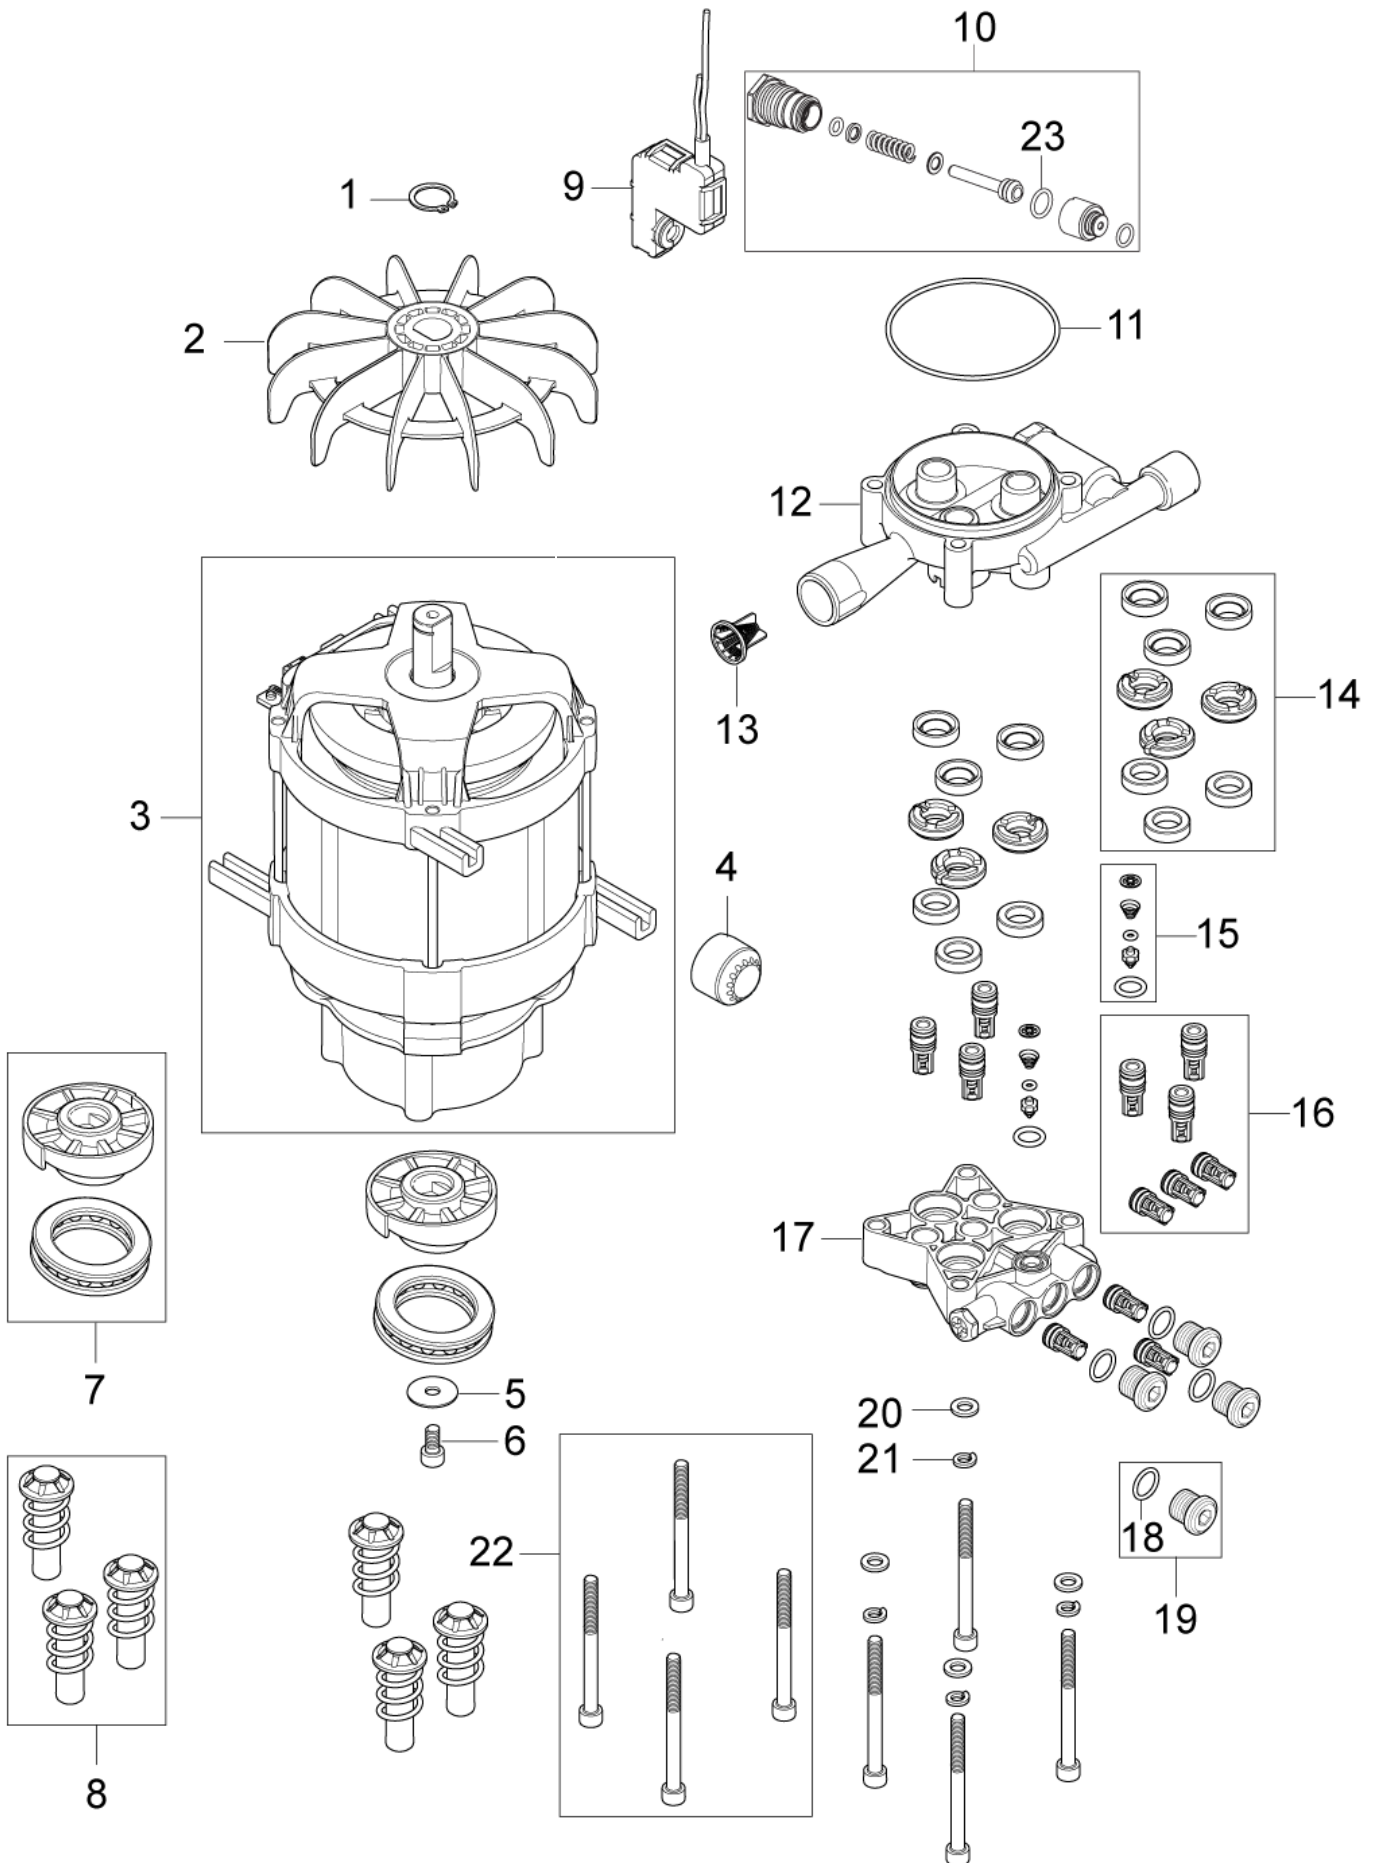

Motor pump unit

C130.1 X-TRA

24-02-2015

Part List ID

C130106

5

Motor pump unit

C130.1 X-TRA

24-02-2015

Part List ID C130106

6

Pos	Part no.	Qty	Description
0	5301425	1	PUMP OIL 46 1X1 L
01	127440189	1	LOCK FOR FAN
02	127500040	1	NEW FAN
03	127440179	1	INDUCTION MOTOR 2100W
04	128332334	4	RACK FOR MOTOR
05	127130066	1	WASHER D22XD6.4X1.5
06	4818	1	CYLINDER SCREW M6X20 ISO 4762 ST 8.8/ZN
07	127440180	1	10.1DEG. WOBBLE DISC KIT 230V 50Hz 2,1kW
08	127440075	1	DIA.12 PUMP PISTON KIT
09	127440076	1	MICRO SWITCH BOX KIT FOR MOTOR
10	127440077	1	START STOP SYSTEM KIT
11	127440078	1	O-RING 72X2 SH90
12	127440079	1	CYLINDER BLOCK
13	6528574	1	WATER FILTER COMPLETE
14	127440081	1	THRUST COLLAR WATER KIT
15	127440082	1	NON RETURN VALVE KIT
16	127440083	1	SUCTION AND PRESSURE VALVE KIT
17	127440084	1	CYLINDER BLOCK WITH M8X10 HEX
18	127440085	3	O-RING 11.7X2.0 SH90
19	127440086	3	PRESSURE VALVE PLUG KIT
20	127500029	4	WASHER
21	127500050	4	SPRING WASHER
22	127500071	1	SCREW M6X70 DIN 912 4PCS
23	128500324	1	O-RING START/STOP VALVE NA0