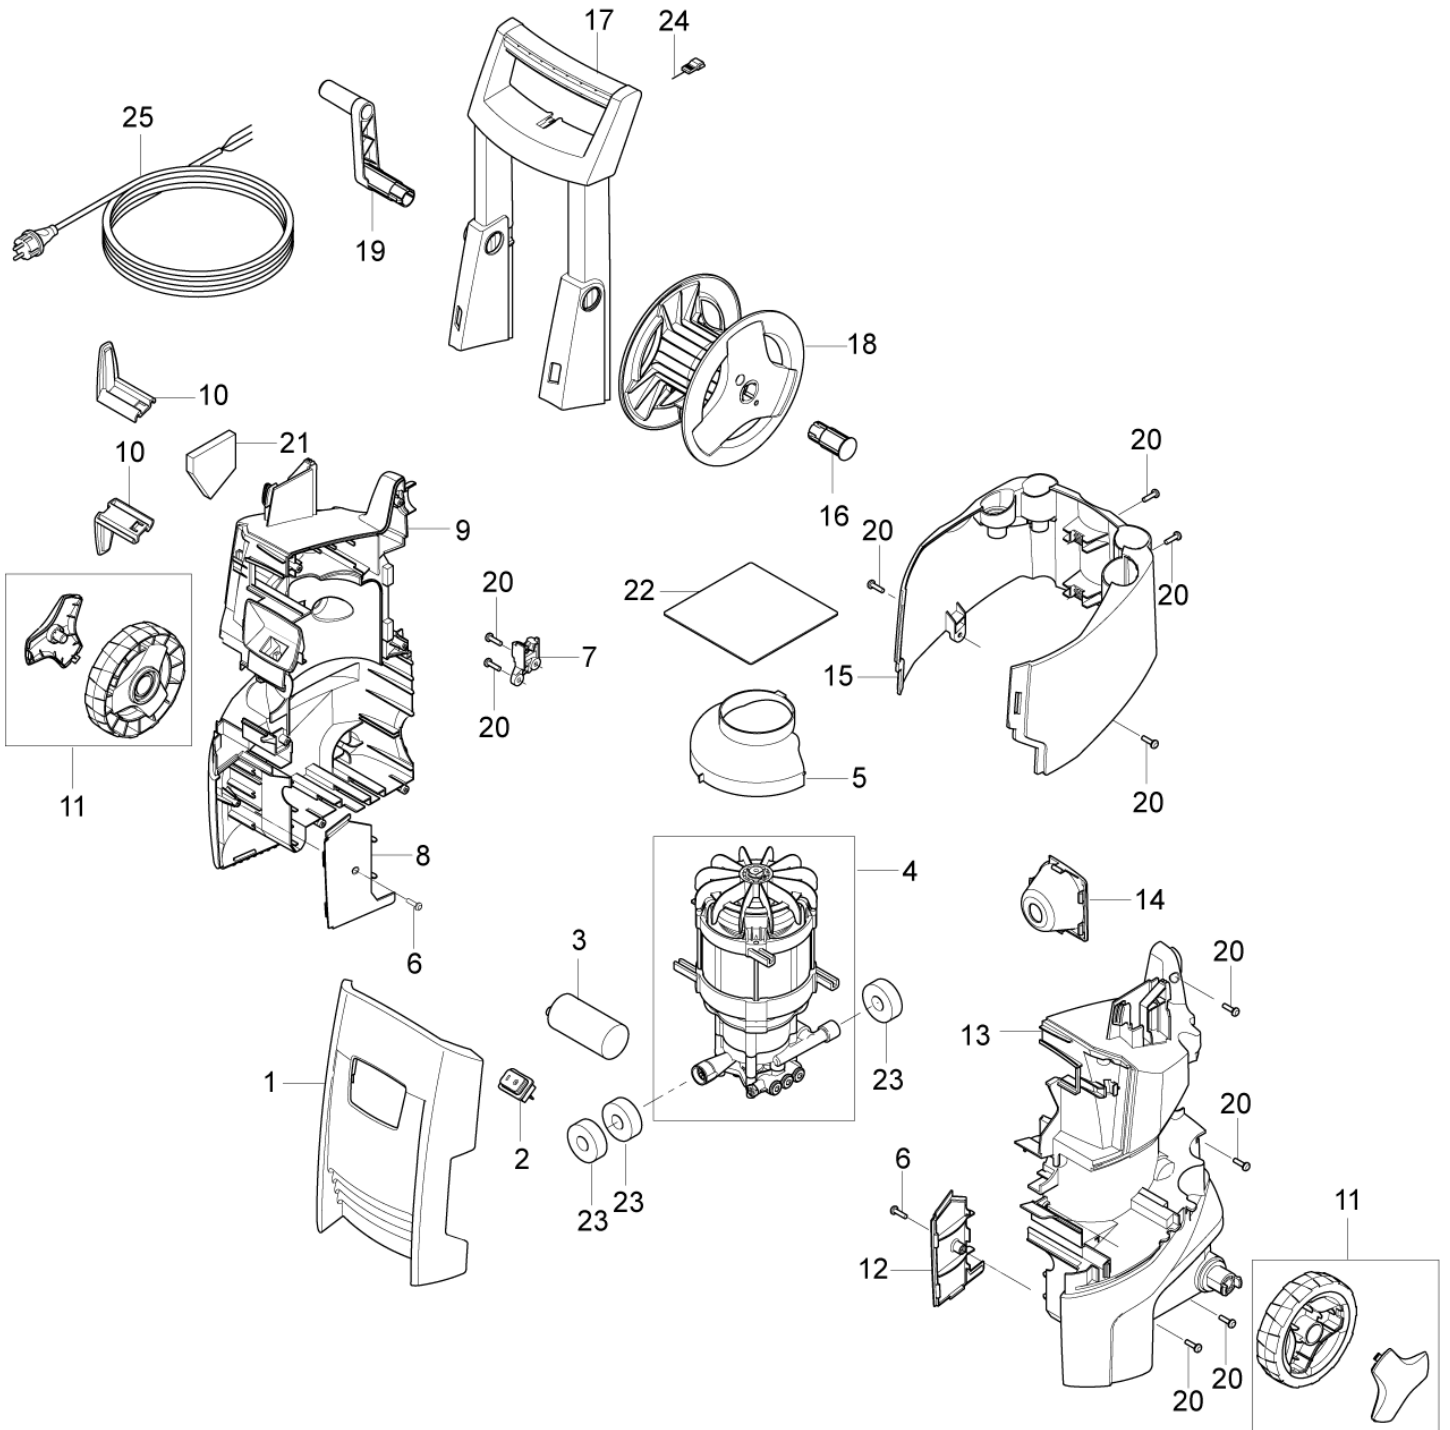

Overview

C130.1 X-TRA

24-02-2015

Part List ID

C130102

3

Overview

C130.1 X-TRA

24-02-2015

Part List ID
C130102

4

Pos	Part no.	Qty	Description
1	127440094	1	FRONT COVER BLUE C120.5
02	127440198	1	MAIN SWITCH
03	127440181	1	CAPACITOR 25UF 500V FOR 230V
04		1	USE LINK Motor pump unit
05	127440055	1	FAN COVER
06	127440056	2	PLASTIC SCREW M4X16
07	127440095	1	CABLE RELIEF BLACK
08	127440096	1	RIGHT LEG COVER BLACK C120.5
09	127440097	1	RIGHT CHASSIS C120.5
10	127440060	2	POWER CABLE HOOKS
11	127440098	2	WHEEL KIT BLUE CAP
12	127440099	1	LEFT LEG COVER BLACK C120.5
13	127440100	1	LEFT CHASSIS BLACK
14	127440185	1	OUTLET COVER BLACK
15	127440065	1	REAR COVER BLACK
16	127440184	1	PLUG FOR HOSE HOOK BLACK
17	127440067	1	HANDLE
18	127440240	1	HOSE REEL
19	127440239	1	HOSE REEL HANDLE
20	101814782	12	SCREW K50X18 WN 1412 GALVANIZED
21	127440192	1	CAP CONNECTOR MOTOR
22	127440191	1	PLATE TOP INDUCTION
23	127440190	3	FOAM WATER PROOF
24	127440205	1	CLEANING TOOL BLACK
25	128500020	1	POWER CABLE INDUCTION EU
25	128500022	1	POWER CABLE INDUCTION AUS NZ
26	128500036	1	CHASSIS BLOCK U L KIT
NS	128500444	1	10PCS PCA TOP BOX C130.1