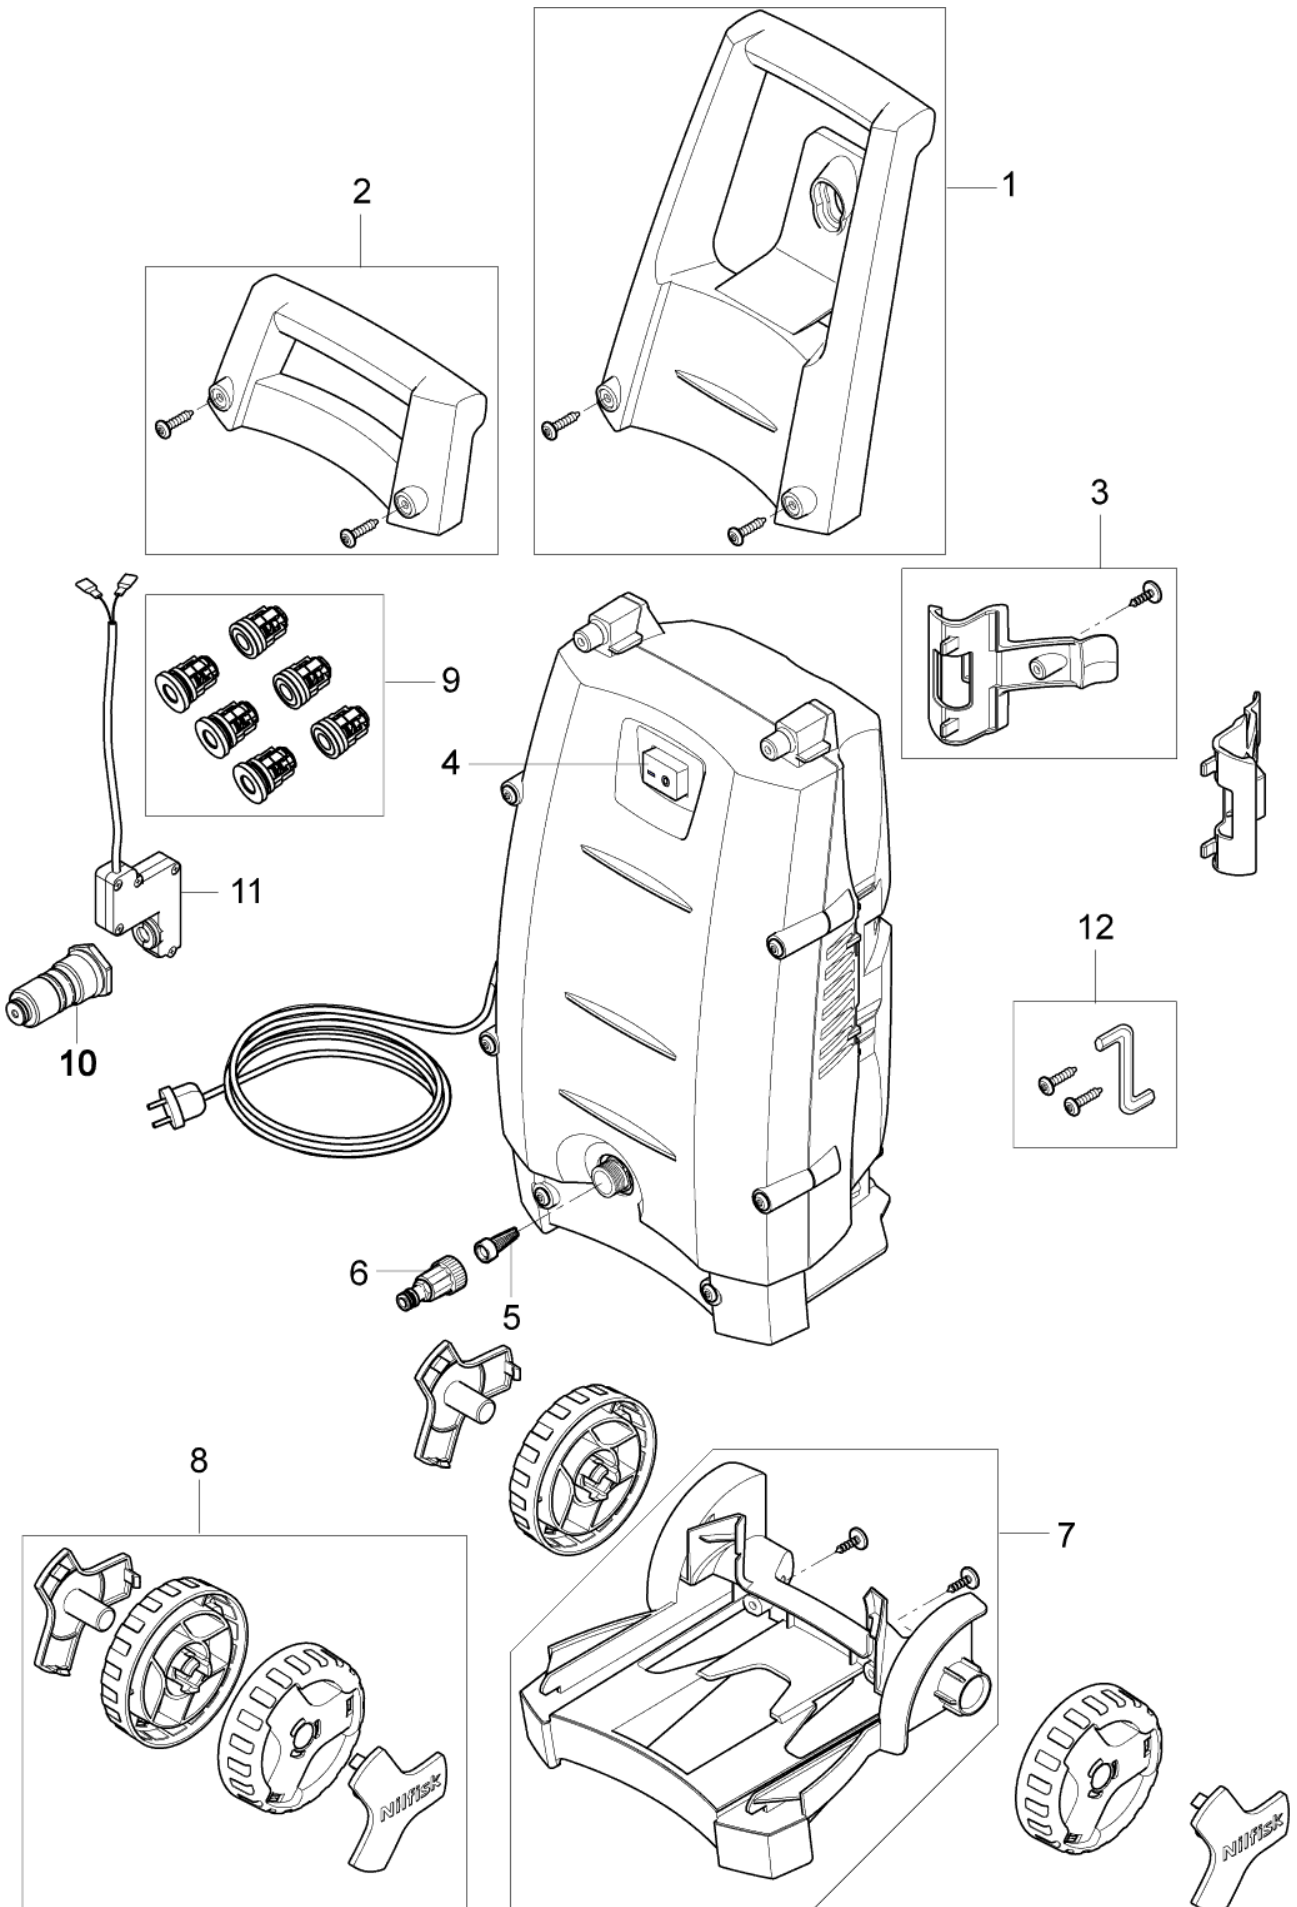

Overview

C110.3, C110.3 X-TRA

19-02-2015

Part List ID

C100502

3

Overview

C110.3, C110.3 X-TRA

19-02-2015

Part List ID

C100502

4

Pos	Part no.	Qty	Description
1	128307062	1	C110.3 HANDLE W. 2 SCREWS C110.3
2	128307061	1	C100.5 HANDLE W. 2 SCREWS C100.5
3	128307060	1	ACCESSORY HOOK W. 1 SCREW
4	126486831	1	SWITCH CPL.
5	6481094	1	STRAINER
6	1402809	1	QUICK COUPLING MALE W. INTERNAL THREAD
7	128307063	1	WHEEL BRACKET W. 2 SCREWS
8	128307064	1	WHEELKIT CPL. 2 PCS NILFISK
9	31000866	1	REP. KIT VALVE SYSTEM
10	127410240	1	START/STOP VALVE COMPLETE
11	128500013	1	MICRO SWITCH
12	128500322	1	SCREW AND ALLEN KEY FOR HANDLE