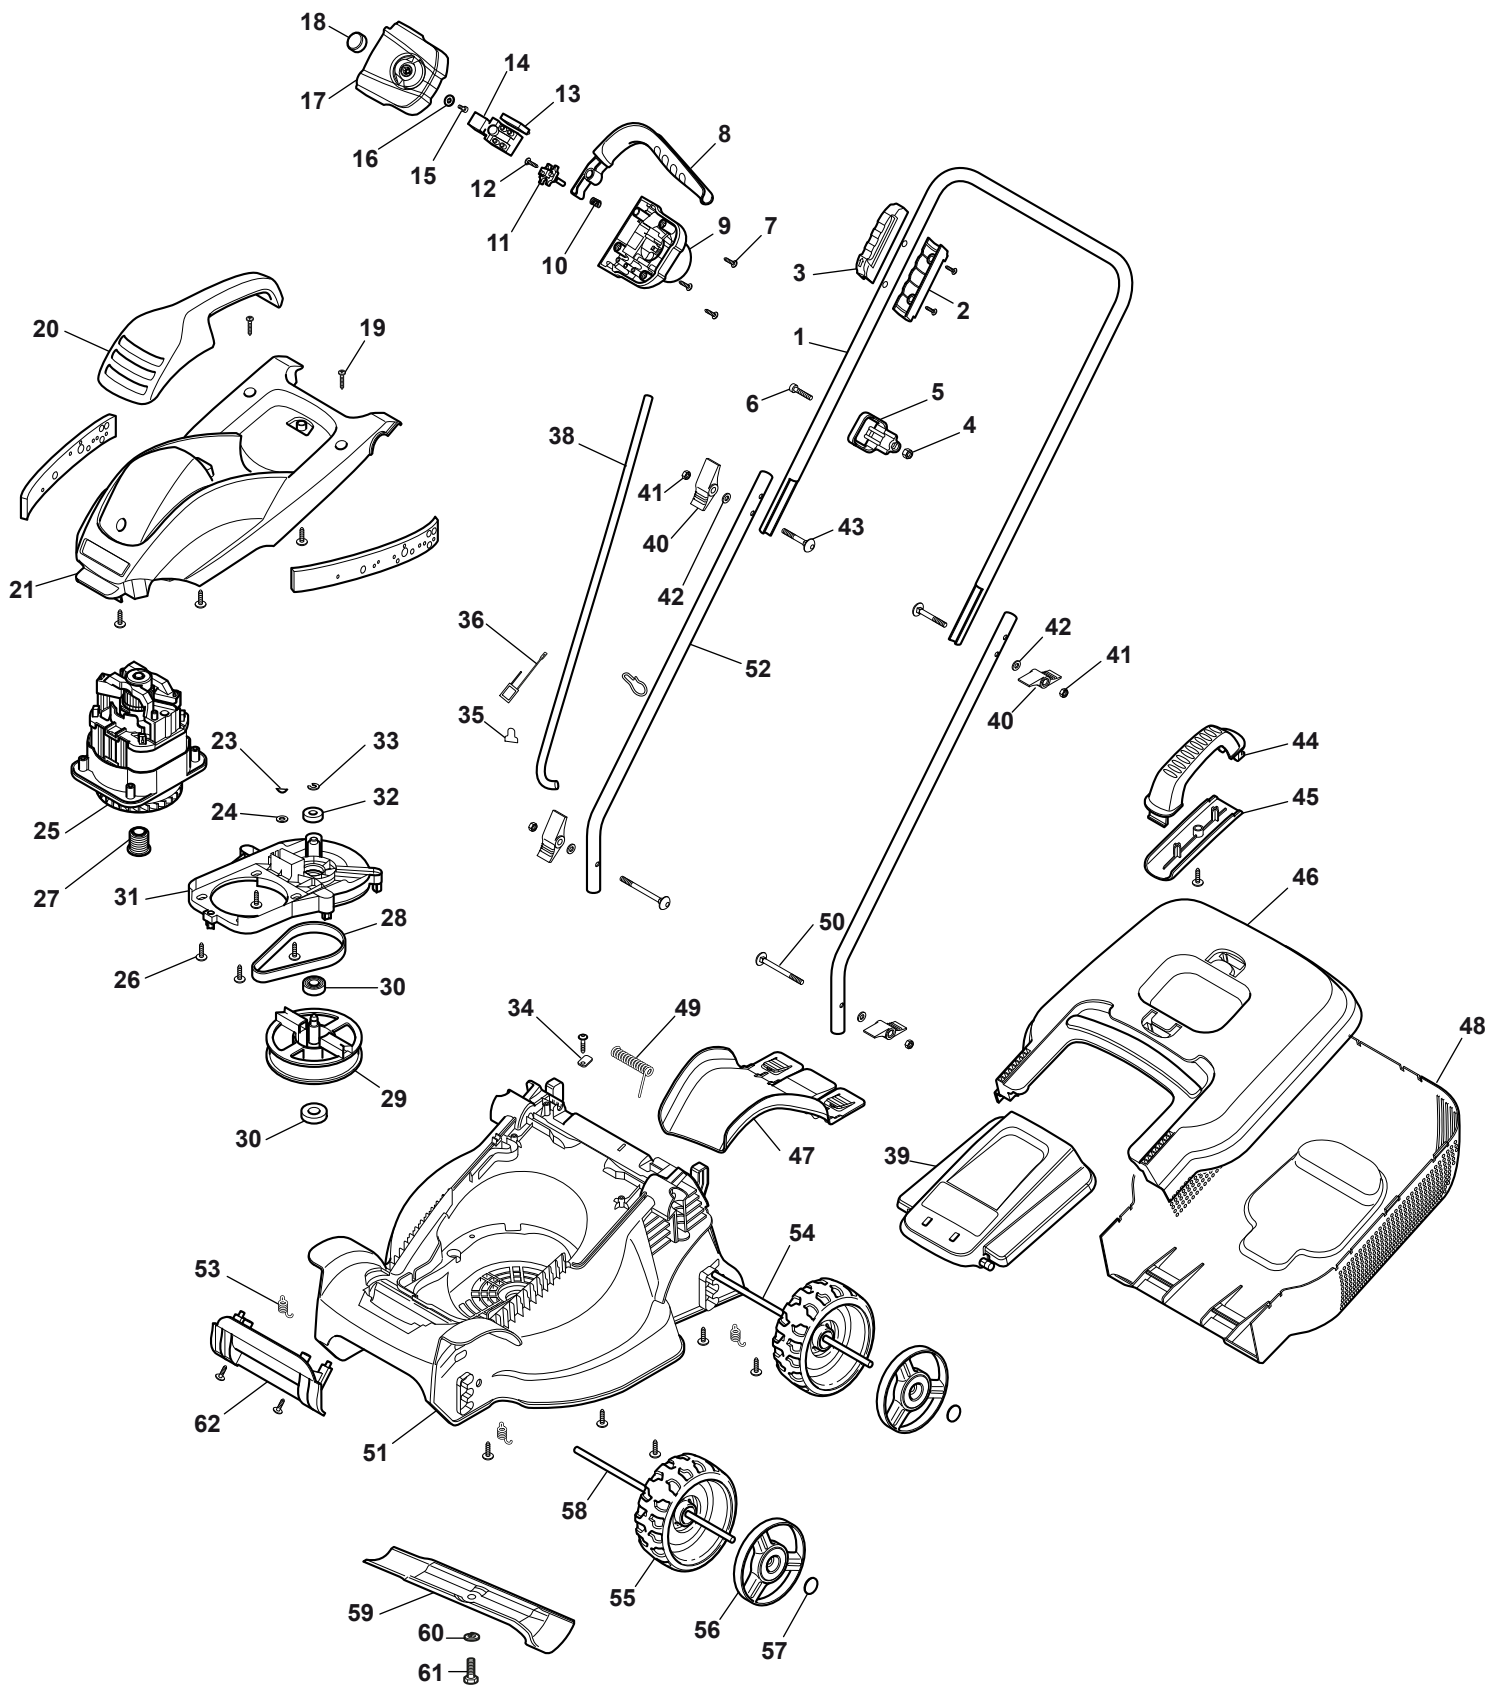

THIS INFORMATION IS NOT INTENDED FOR SALE OR RESALE, AND THIS NOTICE MUST REMAIN ON ALL COPIES.

www.ggp-group.com

Engineered to amaze you

Electric Walkbehind - DELTA

POS	CODE	Q.TY	DESCRIPTION	NOTES
1	118810075/0	1	Handle, Upper Part	
2	118810086/0	1	Down fixation Plate	
3	118810087/0	1	Upper fixation Plate	
4	112291000/0	1	Nut	
5	118810083/0	1	Hook	
6	112735654/0	1	Screw	
7	112728099/1	5	Screw	
8	118810148/0	1	Lever	
9	118810090/0	1	Switchbox lower	
10	118810080/0	1	Spring	
11	118810061/0	1	Pin	
12	112735654/0	1	Screw	
13	118810065/0	1	Capacitance	
14	118810062/0	1	Switch	
15	123878020/0	1	Screw	
16	2312100	1	Washer	
17	118810089/0	1	Switchbox upper	
18	118810147/0	1	Button	
19	112728099/1	11	Screw	
20	118810156/0	1	Cover, Grey	
21	118810140/0	1	Engine Cover	
23	112543001/0	1	Washer	
24	118810093/0	1	Washer	
25	118810057/0	1	Engine	
26	118810099/0	9	Screw	
27	118810077/0	1	Motor pulley	
28	118810092/0	1	Belt	
29	118810059/0	1	Pulley insert mould	
30	118810071/0	2	Bearing	
31	118810084/0	1	Engine Plate	
32	118810069/0	1	Bearing	
33	112000955/0	1	Snap Ring	
34	118810072/0	1	Washer	
35	118810064/0	1	Wire Connector	
36	118810063/0	1	Temperature Sensore	
38	118810060/0	1	Cable	
39	118810142/0	1	Stone-Guard	
40	118810137/0	4	Knob	
41	112291000/0	4	Nut	
42	112000930/0	4	Snap Ring	
43	112727784/0	2	Screw	
44	118810144/0	1	Handle	
45	118810146/0	1	Handle, Lower Part	
46	118810145/0	1	Grass-Box, Upper	
47	118810085/0	1	Knob	
48	118810143/0	1	Grass-Box, Lower	
49	118810097/0	1	Spring	
50	112727787/0	2	Screw	
51	118810139/0	1	Deck Grey	
52	118810138/0	2	Handle, Lower Part	
53	118810078/0	4	Spring	
54	118810067/0	1	Axle, Rear Wheels	
55	118810081/0	4	Wheel	
56	118810153/0	4	Hub Cap	
57	112604898/0	4	Crown Fastener	
58	118810066/0	1	Axle, Front Wheels	
59	118810002/0	1	Blade	
60	122671651/0	1	Washer	
61	112793312/0	1	Screw	
62	118810141/0	1	Deck handle, Grey	