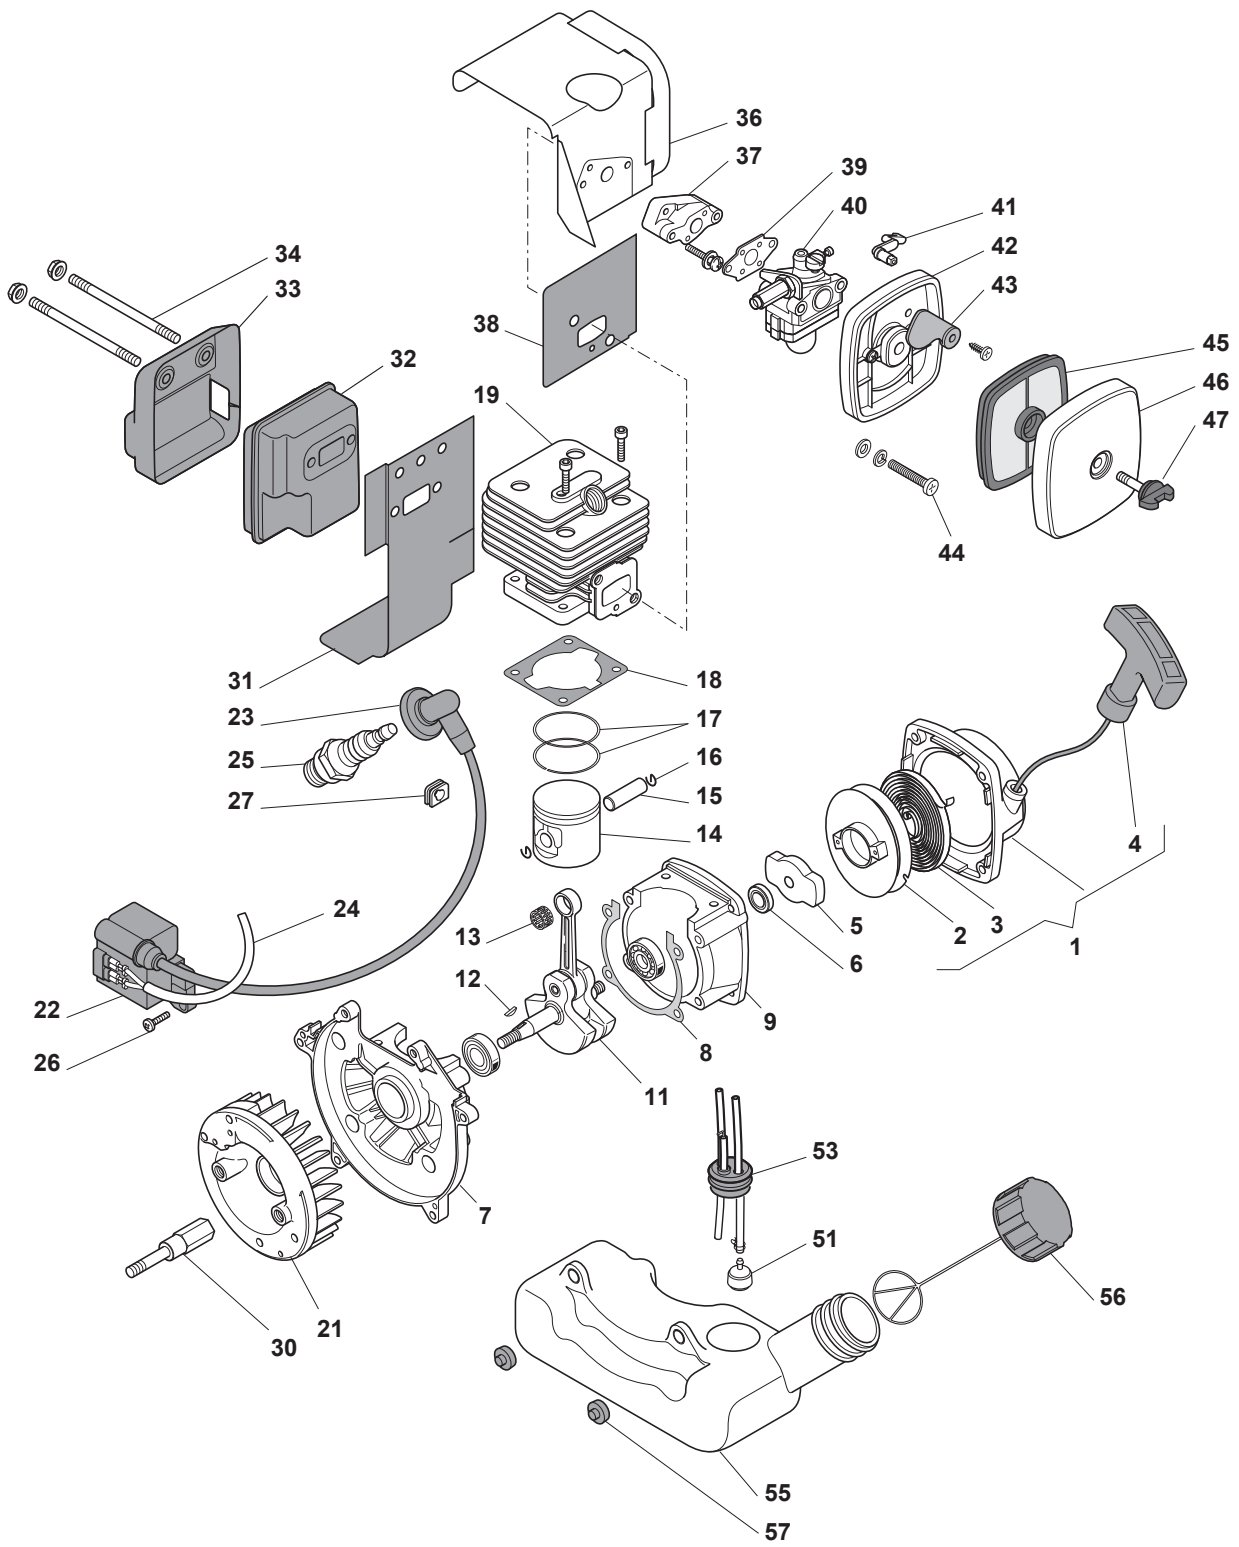

THIS INFORMATION IS NOT INTENDED FOR SALE OR RESALE, AND THIS NOTICE MUST REMAIN ON ALL COPIES.

[www.ggp-group.com](http://www.ggp-group.com)

Engineered to amaze you

BL 260 H				Engine Parts
POS	CODE	Q.TY	DESCRIPTION	NOTES
1	183058031/0	1	Starter Ass.Y	
2	123604006/0	1	Starter Pulley	
3	123430584/0	1	Spring	
4	123300012/0	1	Starter Handle	
5	183082002/0	1	Starter Cup Ass.Y	
6	119035159/0	2	Seal Ring	
7	123685025/0	1	Crank Case	
8	123280046/0	1	Gasket	
9	123685024/0	1	Crank Case	
11	123020024/0	1	Crankshaft	
12	123072004/0	1	Flywheel Key	
13	123235006/0	1	Needle Bearing	
14	123590007/0	1	Piston	
15	123760005/0	1	Piston Pin	
16	123202005/0	2	Circlip	
17	123204009/0	2	Piston Ring	
18	123280044/0	1	Cylinder Gasket	
19	123071021/0	1	Cylinder	
21	123880010/0	1	Flywheel	
22	118801574/0	1	Electronic Coil	
23	123053004/0	1	Spark Plug Cover	
24	123065040/0	1	Earth Cable	
25	3210024	1	Spark Plug	
26	123878070/0	2	Screw	
27	123275023/0	1	Grommet	
30	123020029/0	1	Joint Chair Ass'Y	
31	123280057/0	1	Muffler Shield	
32	183740016/0	1	Muffler	
33	123600068/0	1	Muffler Shield	
34	123878071/0	2	Double-Screw Bolt	
36	123600069/0	1	Guard	
37	123073508/0	1	Intake Manifold	
38	123280058/0	1	Gasket	
39	123280059/0	1	Intake-Carb Gasket	
40	123054033/0	1	Carburettor	
41	123315090/0	1	Choke Lever	
42	123040003/0	1	Air Filter Holder	
43	123190001/0	1	Starter Valve	
44	123878072/0	2	Screw	
45	123220012/0	1	Air Filter	
46	123090031/0	1	Filter Cover	
47	123878073/0	1	Knob	
51	183520006/0	1	Intake Filter Assy	
53	123275021/0	1	Grommet	
55	123733004/0	1	Fuel Tank	
56	183790009/0	1	Fuel Cap Assy	
57	123280060/0	2	Grommet	