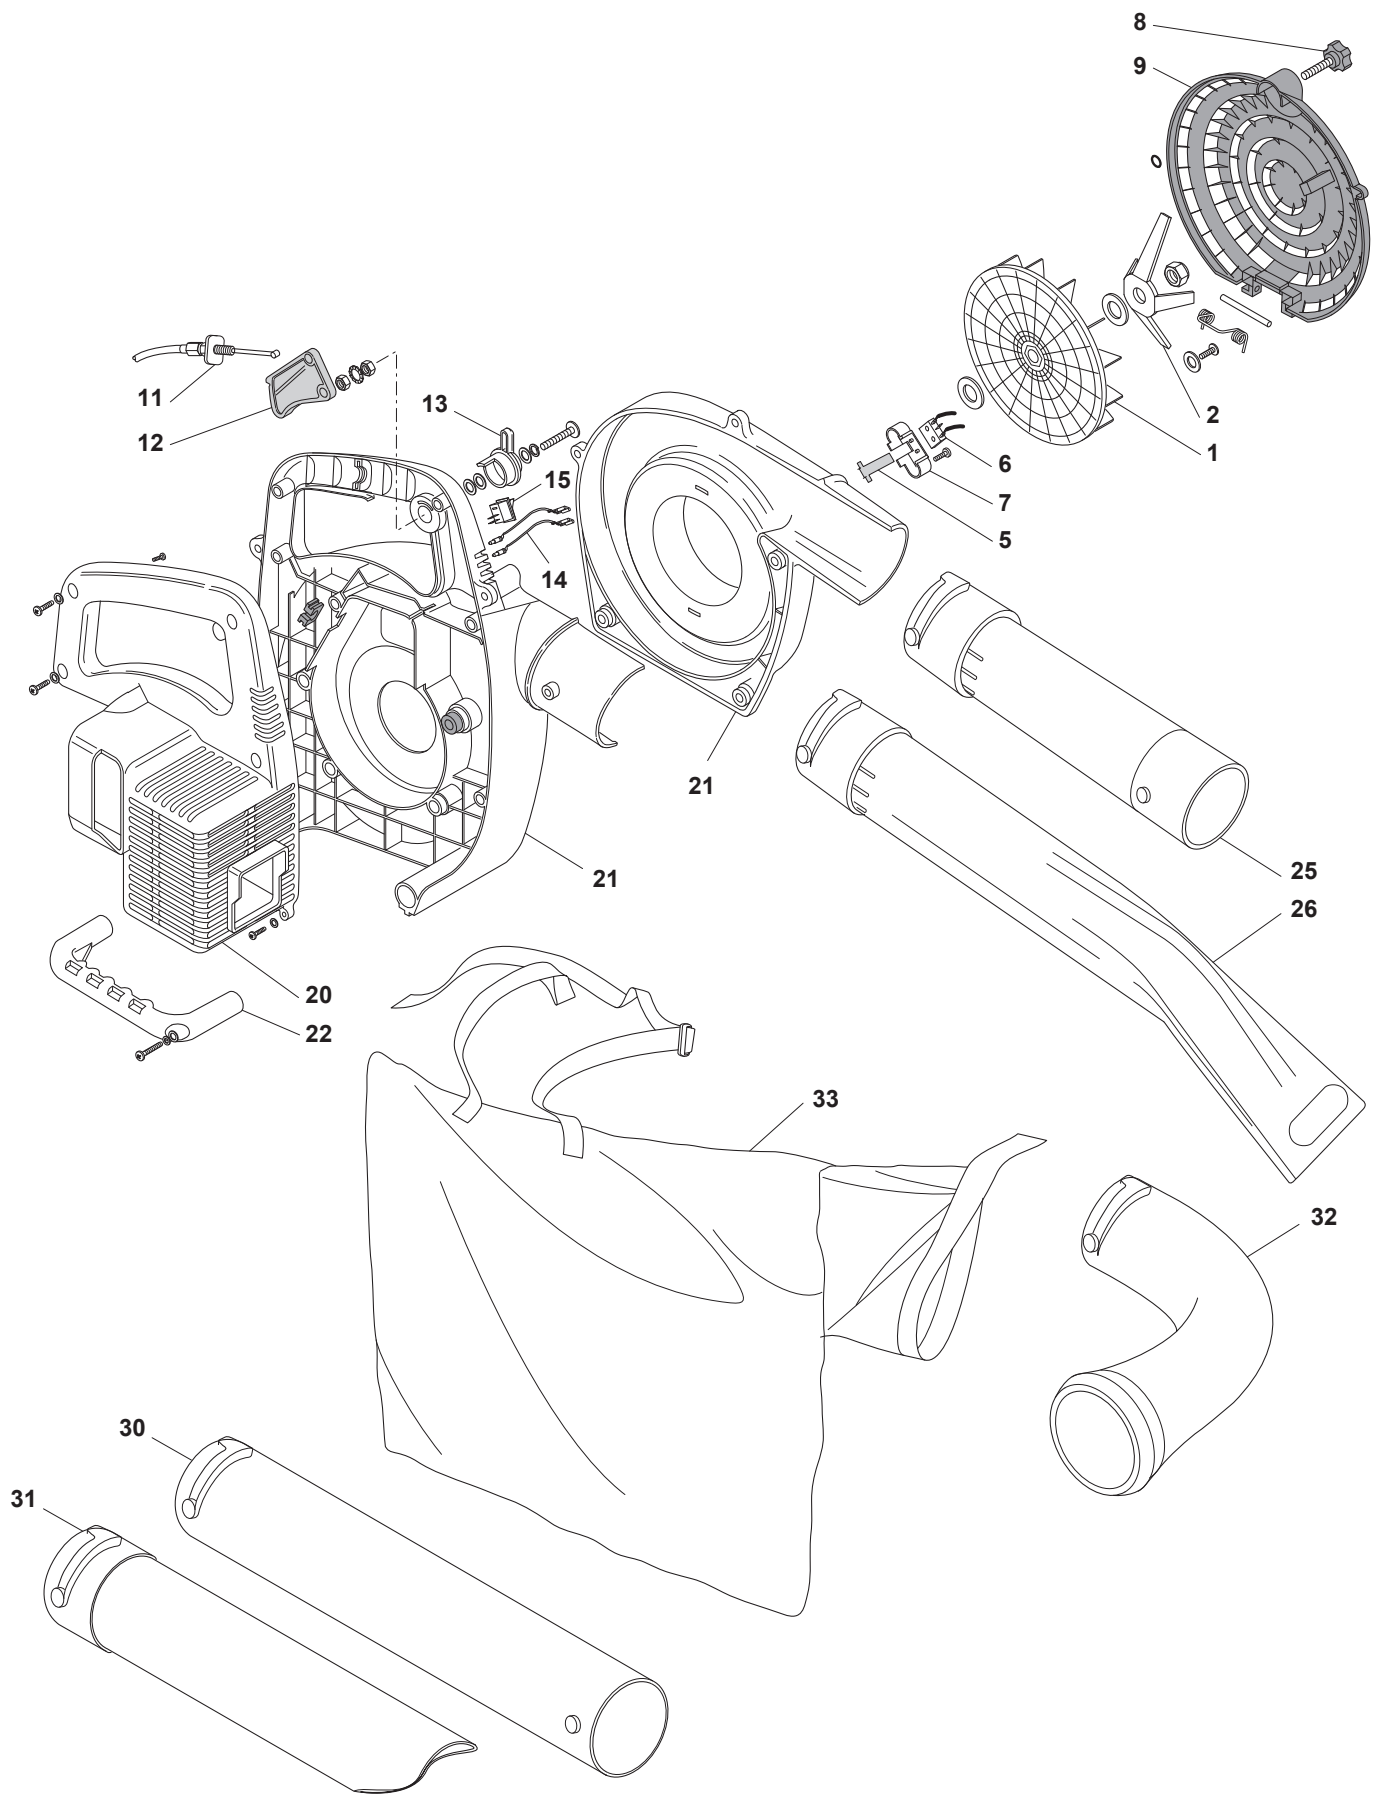

THIS INFORMATION IS NOT INTENDED FOR SALE OR RESALE, AND THIS NOTICE MUST REMAIN ON ALL COPIES.

[www.ggp-group.com](http://www.ggp-group.com)

Engineered to amaze you

BL 260 H				Engine Parts
POS	CODE	Q.TY	DESCRIPTION	NOTES
1	183058031/0	1	Starter Ass.Y	
2	123604006/0	1	Starter Pulley	
3	123430584/0	1	Spring	
4	123300012/0	1	Starter Handle	
5	183082002/0	1	Starter Cup Ass.Y	
6	119035159/0	2	Seal Ring	
7	123685025/0	1	Crank Case	
8	123280046/0	1	Gasket	
9	123685024/0	1	Crank Case	
11	123020024/0	1	Crankshaft	
12	123072004/0	1	Flywheel Key	
13	123235006/0	1	Needle Bearing	
14	123590007/0	1	Piston	
15	123760005/0	1	Piston Pin	
16	123202005/0	2	Circlip	
17	123204009/0	2	Piston Ring	
18	123280044/0	1	Cylinder Gasket	
19	123071021/0	1	Cylinder	
21	123880010/0	1	Flywheel	
22	118801574/0	1	Electronic Coil	
23	123053004/0	1	Spark Plug Cover	
24	123065040/0	1	Earth Cable	
25	3210024	1	Spark Plug	
26	123878070/0	2	Screw	
27	123275023/0	1	Grommet	
30	123020029/0	1	Joint Chair Ass'Y	
31	123280057/0	1	Muffler Shield	
32	183740016/0	1	Muffler	
33	123600068/0	1	Muffler Shield	
34	123878071/0	2	Double-Screw Bolt	
36	123600069/0	1	Guard	
37	123073508/0	1	Intake Manifold	
38	123280058/0	1	Gasket	
39	123280059/0	1	Intake-Carb Gasket	
40	123054033/0	1	Carburettor	
41	123315090/0	1	Choke Lever	
42	123040003/0	1	Air Filter Holder	
43	123190001/0	1	Starter Valve	
44	123878072/0	2	Screw	
45	123220012/0	1	Air Filter	
46	123090031/0	1	Filter Cover	
47	123878073/0	1	Knob	
51	183520006/0	1	Intake Filter Assy	
53	123275021/0	1	Grommet	
55	123733004/0	1	Fuel Tank	
56	183790009/0	1	Fuel Cap Assy	
57	123280060/0	2	Grommet	