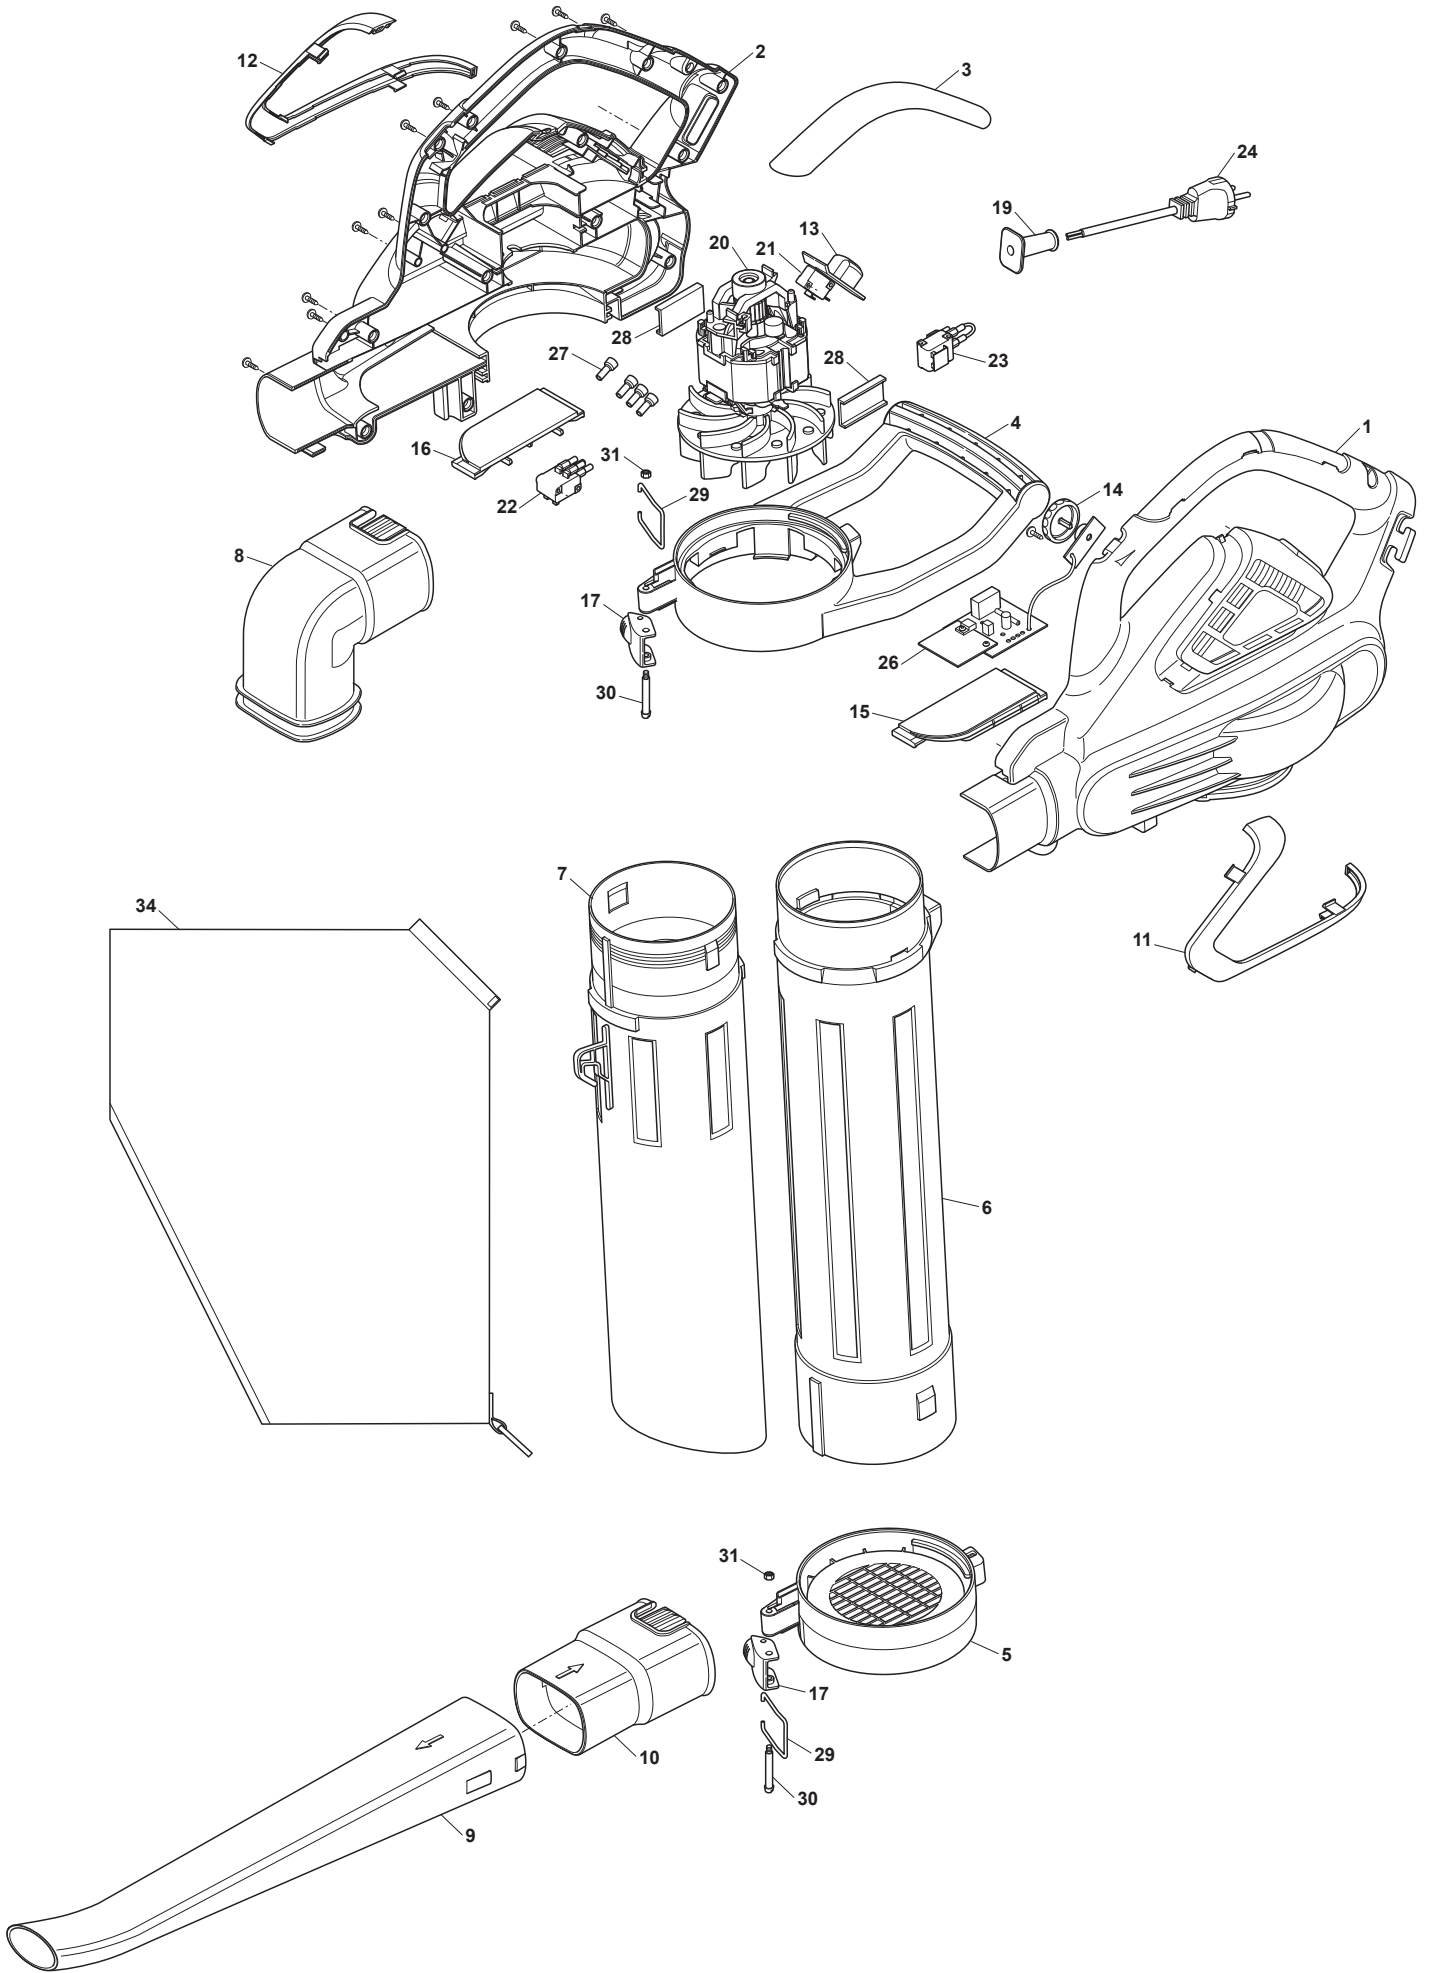

BL 2.6 E				
POS	CODE	Q.TY	DESCRIPTION	NOTES
1	118801623/0	1	Left Housing	
2	118801621/0	1	Right Housing	
3	118801632/0	1	Handle Cover	
4	118801635/0	1	Vacumm protection guard	
5	118801624/0	1	Blower protection guard	
6	118801633/0	1	Upper vacumm tube	
7	118801641/0	1	Lower vacumm tube	
8	118801628/0	1	Dust bag connection part	
9	118801626/0	1	Blower tube	
10	118801625/0	1	Blower tube connection part	
11	118801637/0	1	left decorate cover	
12	118801636/0	1	right decorate cover	
13	118801630/0	1	switch button	
14	118801631/0	1	Speed adjustment button	
15	118801638/0	1	left channel inlay	
16	118801639/0	1	right channel inlay	
17	118801627/0	2	Protection lockoff button	
19	118801629/0	1	Cable groment	
20	118801609/0	1	Engine	
21	118801612/0	1	Power switch	
22	118801613/0	1	Protected switch	
23	118801614/0	1	Protected switch	
24	118801610/0	1	Flexible power cord	
26	118801611/0	1	Circuitry bord	
27	118801615/0	2	Wire connector	
28	118801640/0	2	Motor cushion	
29	118801619/0	2	Button hook	
30	118801617/0	2	Screw	
31	118801618/0	2	Nut	
34	118801616/0	1	Dust bag