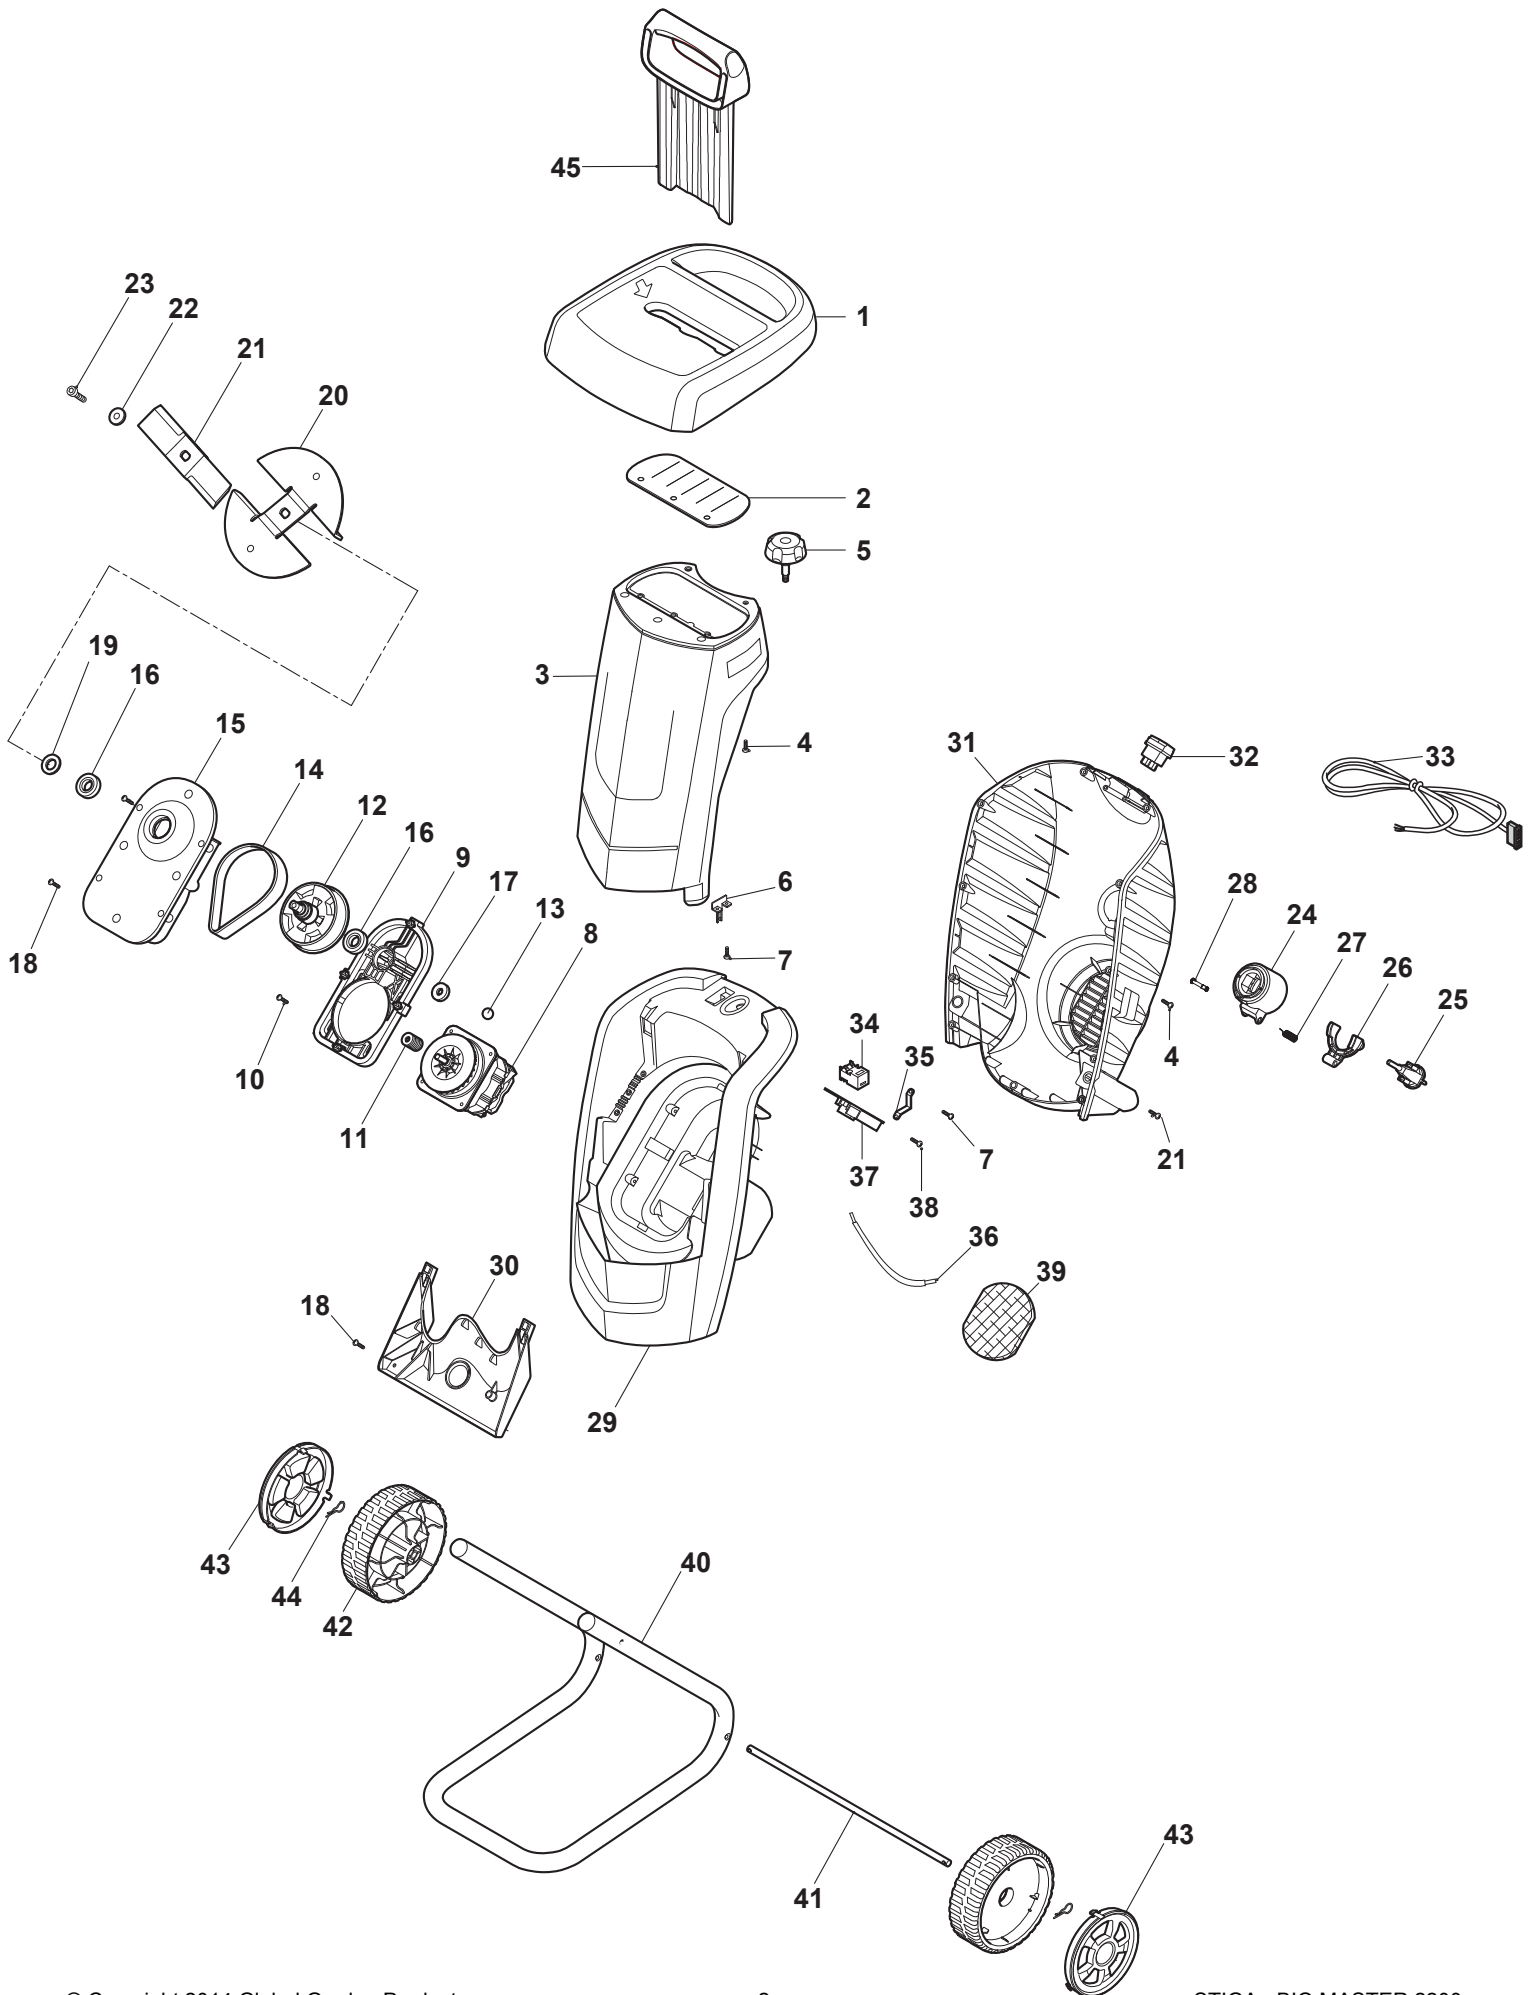

BIO MASTER 2200				
POS	CODE	Q.TY	DESCRIPTION	NOTES
1	118802926/0	1	Handle	
2	118802775/0	1	Guard	
3	118802923/0	1	Cover Upper Grey	
4	6981149	16	Screw	
5	118802747/0	1	Safety Knob	
6	118802757/0	1	Key	
7	6981269	4	Screw	
8	118802745/0	1	Engine	
9	118802771/0	1	Crankcase	
10	118810099/0	6	Screw	
11	118802763/0	1	Engine Pulley	
12	118802746/0	1	Pulley	
13	3353020	1	Circlip	
14	118802774/0	1	Belt pulley	
15	118802769/0	1	Engine Cover	
16	118802759/0	1	Bearing	
17	118802758/0	1	Bearing	
18	6981425	14	Screw	
19	118802760/0	1	Gasket	
20	118802764/0	1	Flywheel	
21	118802762/0	1	Blade	
22	118802755/0	1	Screw	
23	112793301/0	1	Screw	
24	118802768/0	1	Plug base	
25	118802748/0	1	Plug	
26	118802770/0	1	Plug cover	
27	118802765/0	1	Spring	
28	118802772/0	1	Screw	
29	118802900/0	1	Housing Yellow	
30	118802766/0	1	Pressure plate	
31	118802927/0	1	Bottom cover	
32	118802750/0	1	Switch	
33	118802752/0	1	Switch wires	
34	118802751/0	1	Safety switch	
35	118802761/0	1	Lock cover	
36	118802753/0	2	Safety switch Cable	
37	118802749/0	1	Electronic Card	
38	6981149	2	Screw	
39	118802754/0	1	Filter	
40	118802909/0	1	Support, Wheels	
41	118802756/0	1	Wheel Axle	
42	118802767/0	2	Wheel	
43	118802929/0	2	Hub Cap Grey	
44	118802217/0	2	Lock ring	
45	118802773/0	1	Prodder