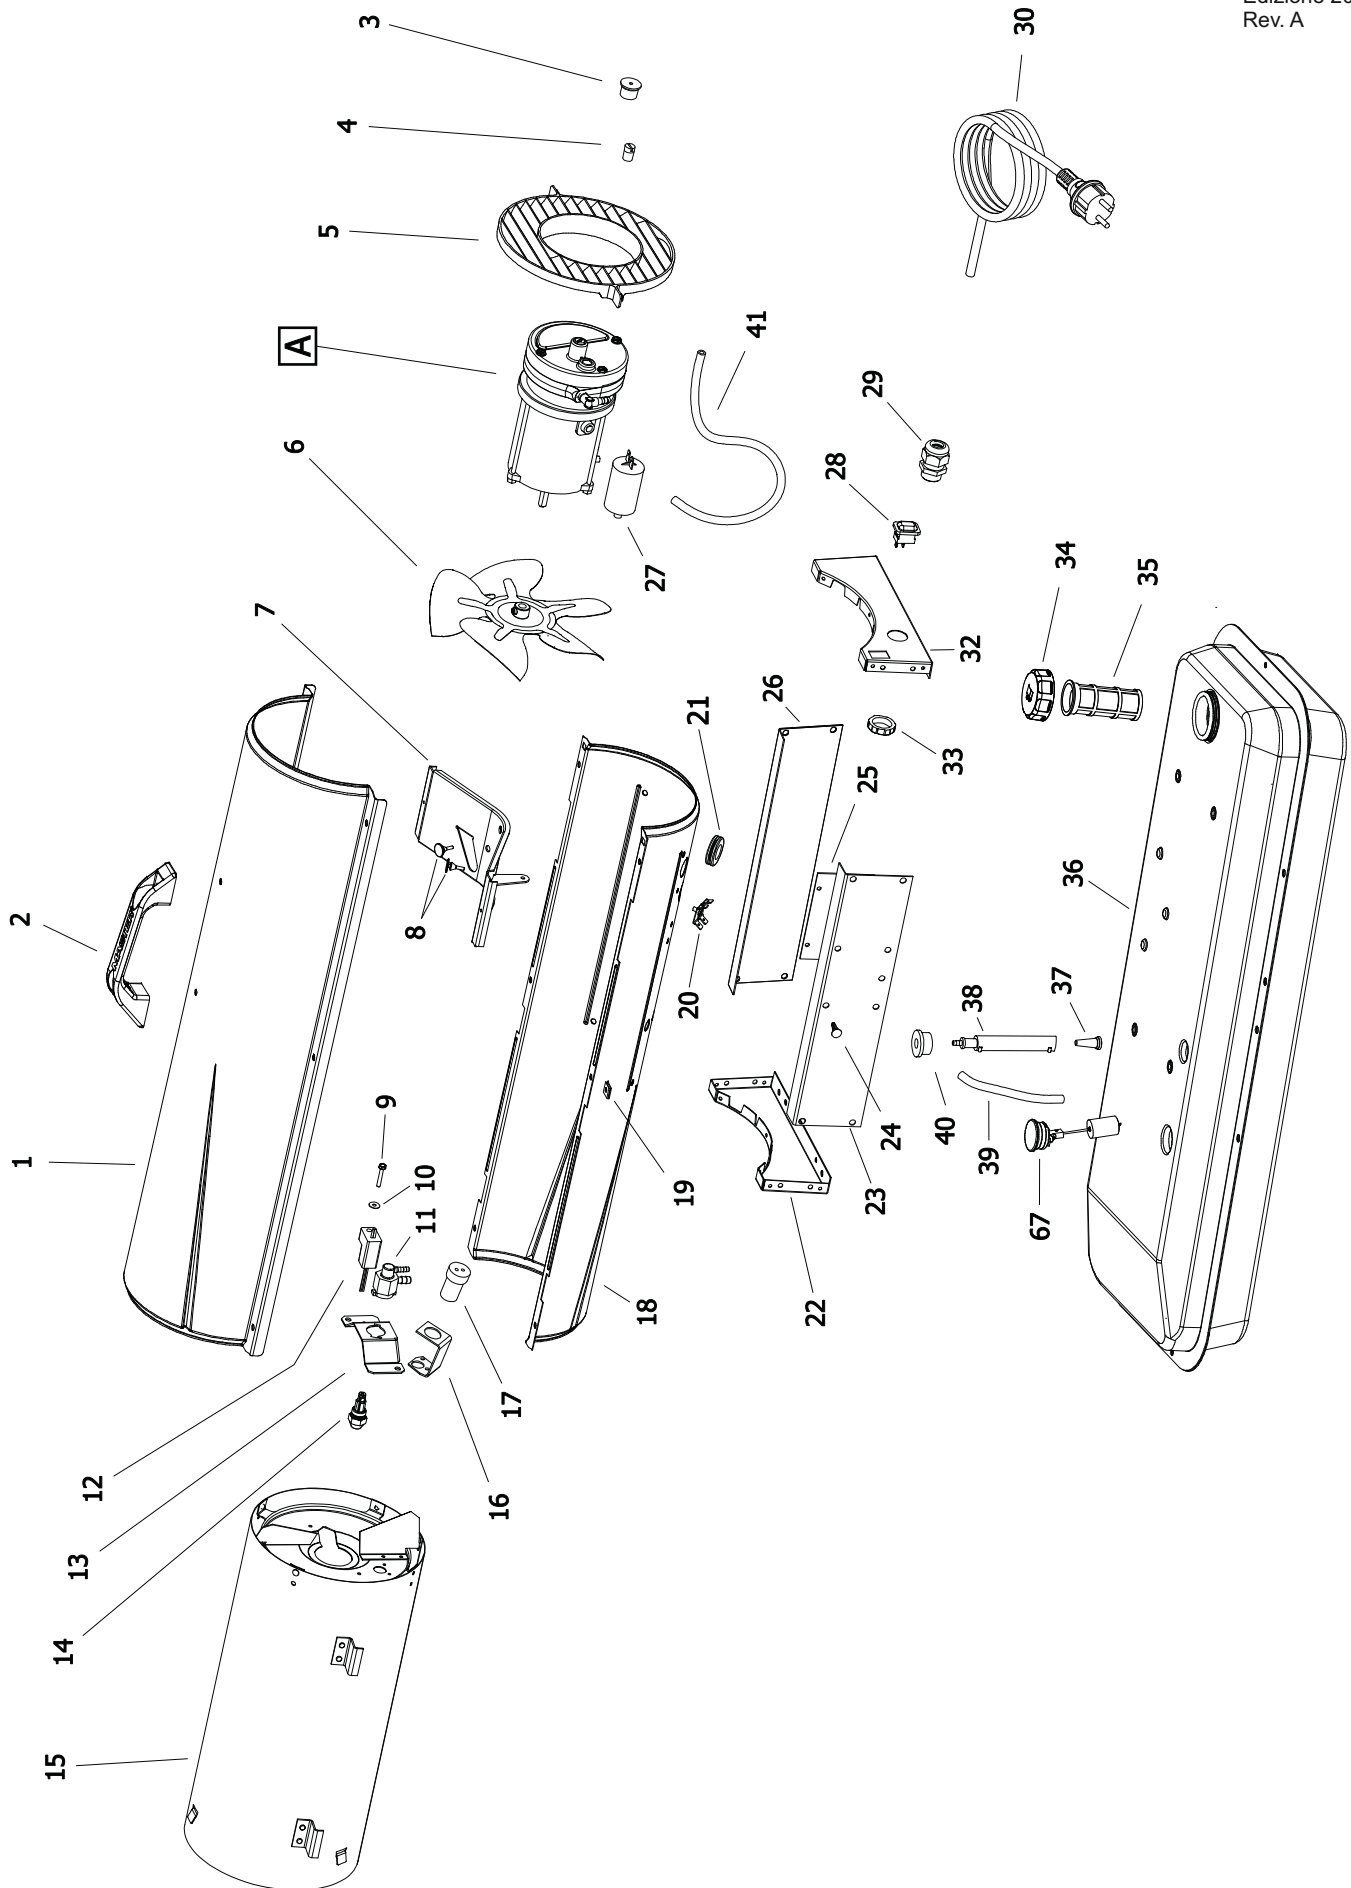

B 35 CEL MODEL 2013

UNIT 1

ILLUSTRATED PARTS BREAKDOWN

Edizione 2013
Rev. A

B 35 CEL MODEL 2013

UNIT 2

ILLUSTRATED PARTS BREAKDOWN

A

4103.925 Wheel Kit

Pos.	Code NR	Description
1	4109.808	UPPER SHELL
2	4162.934	PLASTIC HANDLE
3	4100.666	COVER CAP
4	4102.125	PRESSURE GAUGE CAP
5	4109.812	FAN GUARD
6	4100.662	FAN
7	4110.187	MOTOR BRACKET
8	4150.553	BUMPER
9	4100.669	SCREW
10	4100.660	WASHER
11	4100.663	NOZZLE ADAPTER
12	4110.132	IGNITOR
13	4100.653	NOZZLE BRACKET
14	4100.648	NOZZLE
15	4110.115	COMBUSTION CHAMBER
16	4100.657	PHOTOCELL BRACKET
17	4103.590	PHOTOCELL ASSEMBLY
18	4109.809	LOWER SHELL
19	4104.170	CLIP NUT
20	4160.639	POP RIVET
21	4160.646	CABLE PROTECTION
22	4110.113	FRONT FRAME BRACKET
23	4106.211	CONTROL BOX SIDE PANEL
24	4110.460	PC BOARD SUPPORT
25	4110.142	IGNITION CONTROL ASSEMBLY
26	4106.210	SIDE PANEL
27	4111.856	CAPACITOR 3UF
27	4110.292	CAPACITOR 2,5UF
28	4100.667	ON/OFF SWITCH
29	4150.528	STRAIN RELIEF
30	4110.451	POWER CORD
30-A	4111.811	POWER CORD NEW ZEALAND
30-B	4110.464	POWER CORD UK

Pos.	Code NR	Description
32	4110.114	REAR FRAME BRACKET
33	4100.656	LOCKNUT
34	4260.007	FUEL TANK CAP
35	4290.026	FUEL TANK FILTER
36	4110.894	FUEL TANK
37	4110.356	FUEL FILTER
38	4110.427	FUEL LINE
39	4110.032	FUEL LINE
40	4100.541	RUBBER BUSHING
41	4104.147	AIR LINE
42	4110.478	MOTOR 1/35 HP
43	4108.635	INSERT
44	4101.532	PUMP BODY
45	4108.590	PUMP BODY SCREW
46	4101.666	BLADE
47	4103.441	ROTOR
48	4100.661	BARB ELBOW
49	4109.724	PUMP END COVER
50	4109.716	LINT FILTER
51	4108.536	SCREW/LOCKWASHER 4,8x30
52	4109.708	OUTPUT FILTER
53	4109.690	INTAKE FILTER
54	4109.674	END COVER
55	4108.379	STEEL BALL
56	4108.528	SCREW/LOCKWASHER 4,8x25
57	4102.141	PRESSURE RELIEF SPRING
58	4102.133	ADJUSTING SCREW
67	4260.006	FUEL GAUGE
...	4103.925	WHEEL KIT HD B35/70