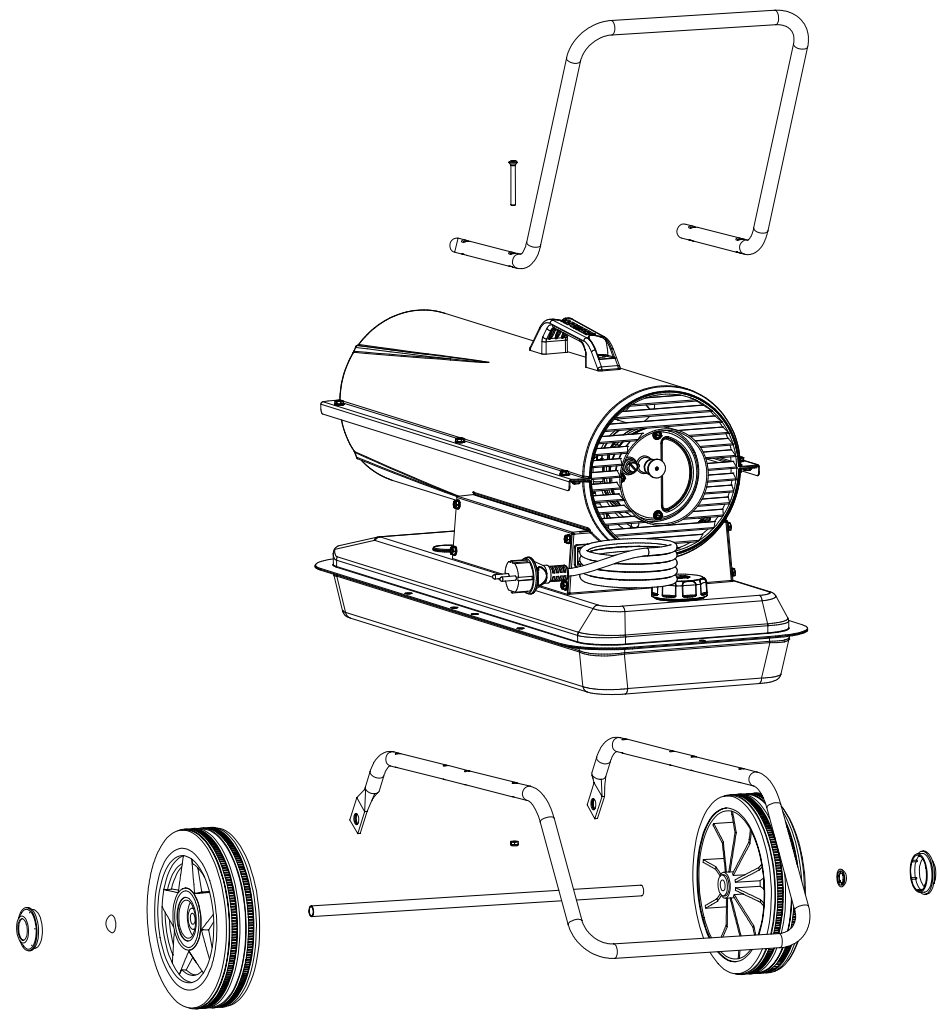

B 35 CEL MODEL 2013

UNIT 1

ILLUSTRATED PARTS BREAKDOWN

Edizione 2013
Rev. A

B 35 CEL MODEL 2013

UNIT 2

ILLUSTRATED PARTS BREAKDOWN

A

4103.925 Wheel Kit

Pos.	Code NR	Description
1	4109.808	UPPER SHELL
2	4162.934	PLASTIC HANDLE
3	4100.666	COVER CAP
4	4102.125	PRESSURE GAUGE CAP
5	4109.812	FAN GUARD
6	4100.662	FAN
7	4110.187	MOTOR BRACKET
8	4150.553	BUMPER
9	4100.669	SCREW
10	4100.660	WASHER
11	4100.663	NOZZLE ADAPTER
12	4110.132	IGNITOR
13	4100.653	NOZZLE BRACKET
14	4100.648	NOZZLE
15	4110.115	COMBUSTION CHAMBER
16	4100.657	PHOTOCELL BRACKET
17	4103.590	PHOTOCELL ASSEMBLY
18	4109.809	LOWER SHELL
19	4104.170	CLIP NUT
20	4160.639	POP RIVET
21	4160.646	CABLE PROTECTION
22	4110.113	FRONT FRAME BRACKET
23	4106.211	CONTROL BOX SIDE PANEL
24	4110.460	PC BOARD SUPPORT
25	4110.142	IGNITION CONTROL ASSEMBLY
26	4106.210	SIDE PANEL
27	4111.856	CAPACITOR 3UF
27	4110.292	CAPACITOR 2,5UF
28	4100.667	ON/OFF SWITCH
29	4150.528	STRAIN RELIEF
30	4110.451	POWER CORD
30-A	4111.811	POWER CORD NEW ZEALAND
30-B	4110.464	POWER CORD UK

Pos.	Code NR	Description
32	4110.114	REAR FRAME BRACKET
33	4100.656	LOCKNUT
34	4260.007	FUEL TANK CAP
35	4290.026	FUEL TANK FILTER
36	4110.894	FUEL TANK
37	4110.356	FUEL FILTER
38	4110.427	FUEL LINE
39	4110.032	FUEL LINE
40	4100.541	RUBBER BUSHING
41	4104.147	AIR LINE
42	4110.478	MOTOR 1/35 HP
43	4108.635	INSERT
44	4101.532	PUMP BODY
45	4108.590	PUMP BODY SCREW
46	4101.666	BLADE
47	4103.441	ROTOR
48	4100.661	BARB ELBOW
49	4109.724	PUMP END COVER
50	4109.716	LINT FILTER
51	4108.536	SCREW/LOCKWASHER 4,8x30
52	4109.708	OUTPUT FILTER
53	4109.690	INTAKE FILTER
54	4109.674	END COVER
55	4108.379	STEEL BALL
56	4108.528	SCREW/LOCKWASHER 4,8x25
57	4102.141	PRESSURE RELIEF SPRING
58	4102.133	ADJUSTING SCREW
67	4260.006	FUEL GAUGE
...	4103.925	WHEEL KIT HD B35/70