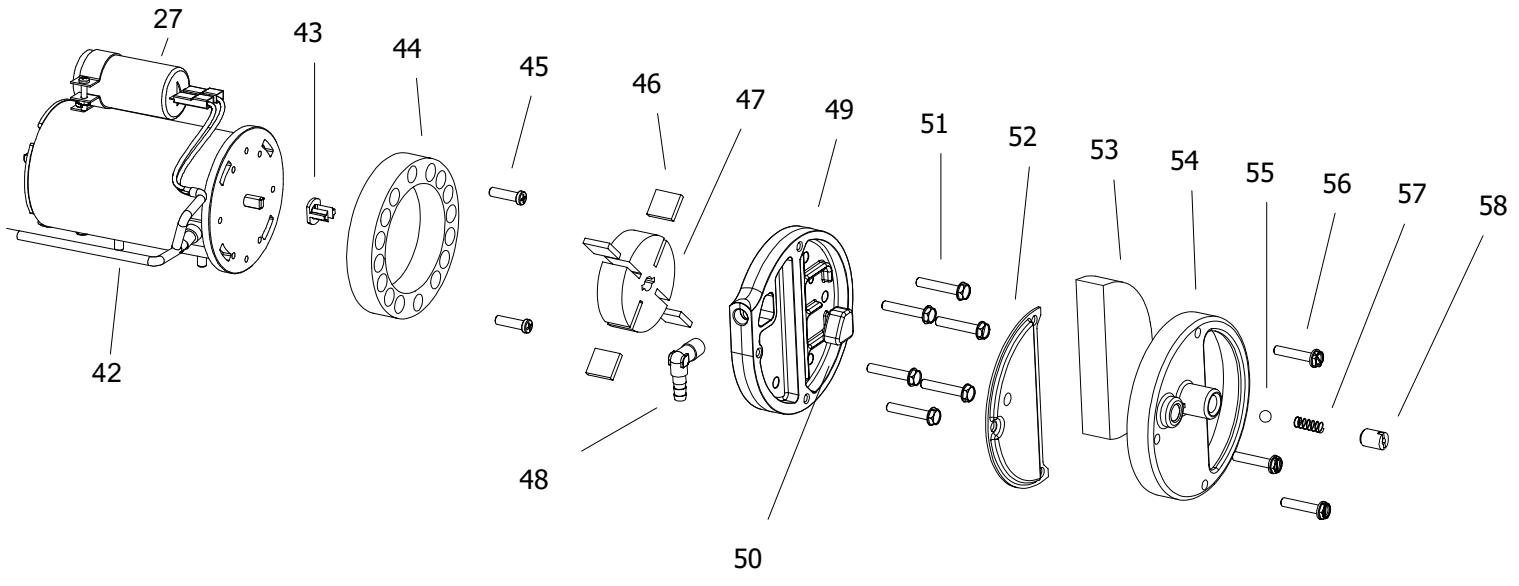

B 35 CEL MODEL 2013

UNIT 1

ILLUSTRATED PARTS BREAKDOWN

Edizione 2013
Rev. A

B 35 CEL MODEL 2013

UNIT 2

ILLUSTRATED PARTS BREAKDOWN

A

4103.925 Wheel Kit

Pos.	Code NR	Description
1	4109.808	UPPER SHELL
2	4162.934	PLASTIC HANDLE
3	4100.666	COVER CAP
4	4102.125	PRESSURE GAUGE CAP
5	4109.812	FAN GUARD
6	4100.662	FAN
7	4110.187	MOTOR BRACKET
8	4150.553	BUMPER
9	4100.669	SCREW
10	4100.660	WASHER
11	4100.663	NOZZLE ADAPTER
12	4110.132	IGNITOR
13	4100.653	NOZZLE BRACKET
14	4100.648	NOZZLE
15	4110.115	COMBUSTION CHAMBER
16	4100.657	PHOTOCELL BRACKET
17	4103.590	PHOTOCELL ASSEMBLY
18	4109.809	LOWER SHELL
19	4104.170	CLIP NUT
20	4160.639	POP RIVET
21	4160.646	CABLE PROTECTION
22	4110.113	FRONT FRAME BRACKET
23	4106.211	CONTROL BOX SIDE PANEL
24	4110.460	PC BOARD SUPPORT
25	4110.142	IGNITION CONTROL ASSEMBLY
26	4106.210	SIDE PANEL
27	4111.856	CAPACITOR 3UF
27	4110.292	CAPACITOR 2,5UF
28	4100.667	ON/OFF SWITCH
29	4150.528	STRAIN RELIEF
30	4110.451	POWER CORD
30-A	4111.811	POWER CORD NEW ZEALAND
30-B	4110.464	POWER CORD UK

Pos.	Code NR	Description
32	4110.114	REAR FRAME BRACKET
33	4100.656	LOCKNUT
34	4260.007	FUEL TANK CAP
35	4290.026	FUEL TANK FILTER
36	4110.894	FUEL TANK
37	4110.356	FUEL FILTER
38	4110.427	FUEL LINE
39	4110.032	FUEL LINE
40	4100.541	RUBBER BUSHING
41	4104.147	AIR LINE
42	4110.478	MOTOR 1/35 HP
43	4108.635	INSERT
44	4101.532	PUMP BODY
45	4108.590	PUMP BODY SCREW
46	4101.666	BLADE
47	4103.441	ROTOR
48	4100.661	BARB ELBOW
49	4109.724	PUMP END COVER
50	4109.716	LINT FILTER
51	4108.536	SCREW/LOCKWASHER 4,8x30
52	4109.708	OUTPUT FILTER
53	4109.690	INTAKE FILTER
54	4109.674	END COVER
55	4108.379	STEEL BALL
56	4108.528	SCREW/LOCKWASHER 4,8x25
57	4102.141	PRESSURE RELIEF SPRING
58	4102.133	ADJUSTING SCREW
67	4260.006	FUEL GAUGE
...	4103.925	WHEEL KIT HD B35/70