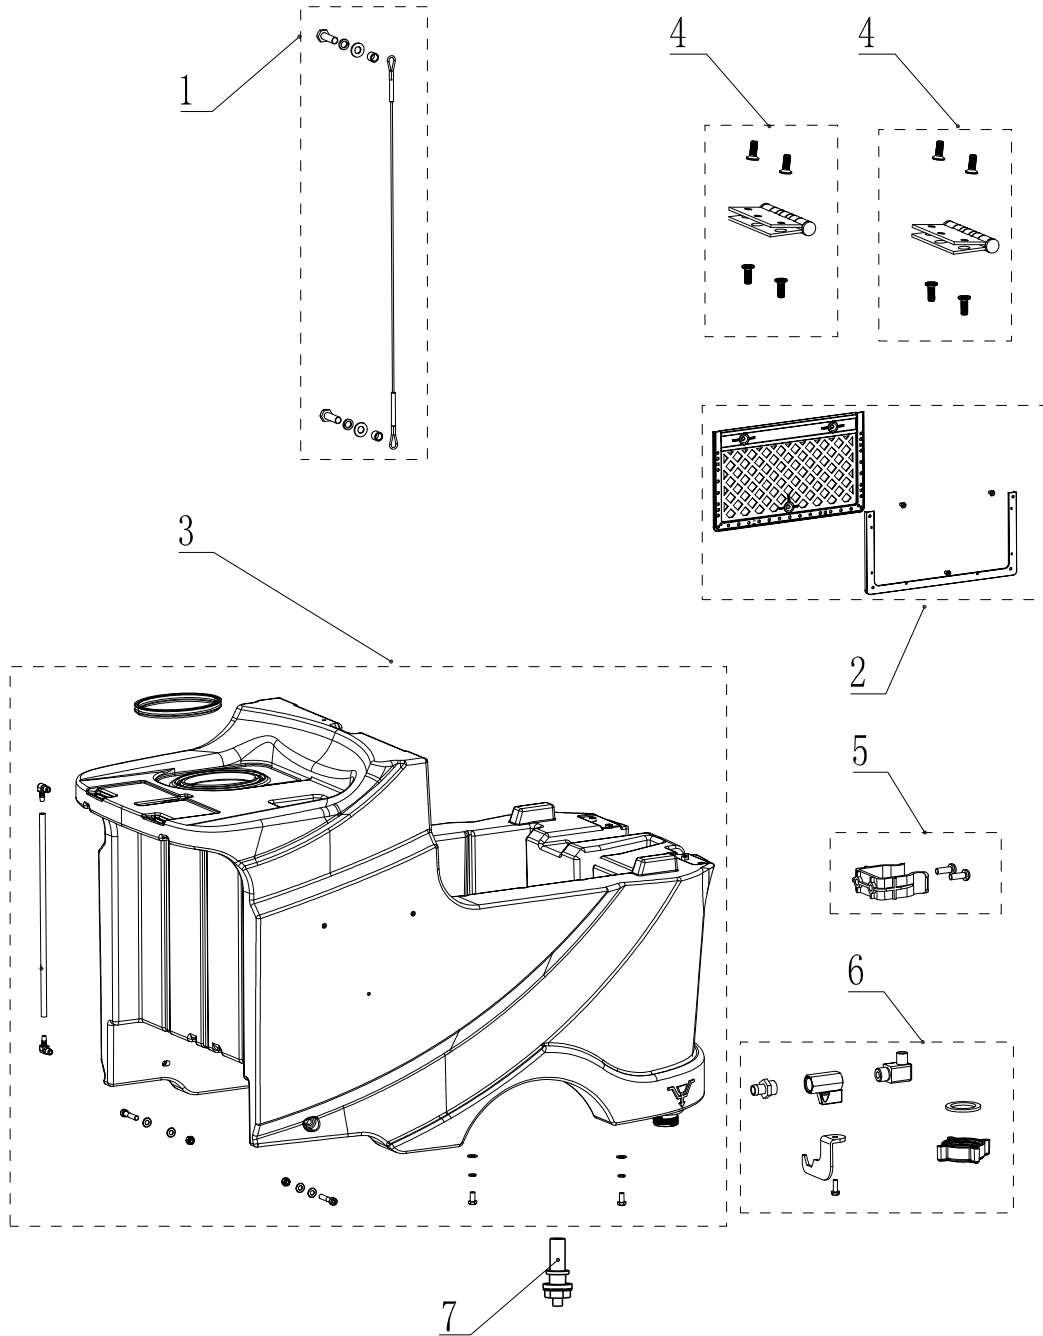

Pos.	Артикул	кол-во	Описание	Notes
1	VR16002	1	SQUEEGEE BLADE FRONT	
2	VR16003	1	SQUEEGEE BLADE REAR	
3	VR16007	1	WHEEL KIT BUMPER	
4	VR16008	1	SQUEEGEE ALUMINUM BODY	
5	VR16200	1	STRAP KIT REAR SQUEEGEE	
6	VR16100	1	STRAP KIT FRONT SQUEEGEE	
7	VF81210	2	THUMB NUT	
8	VF90136	2	Муфта в сб.	
9	VR16000	1	SQUEEGEE ASSEMBLY