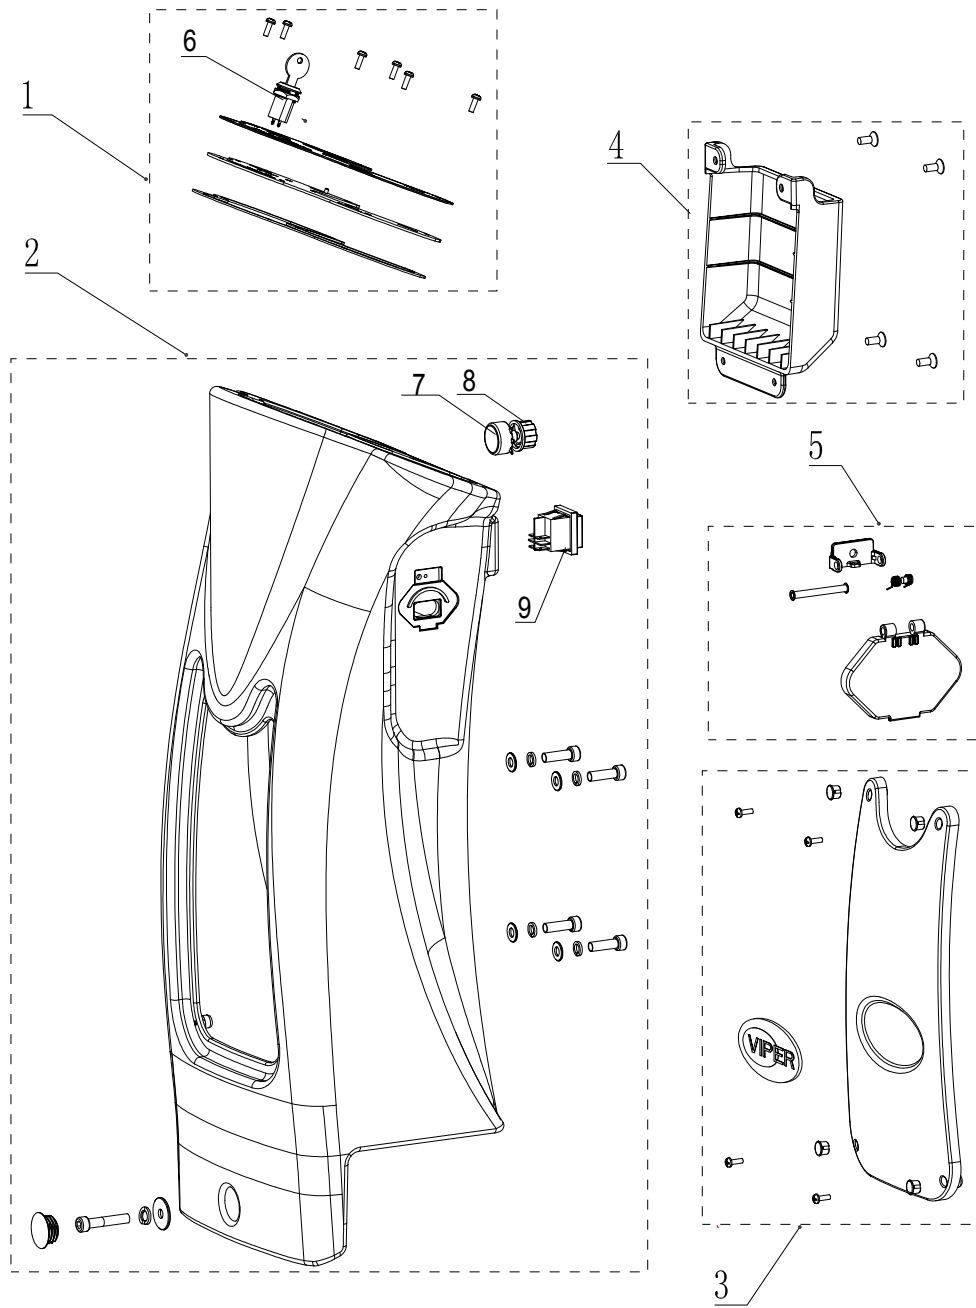

Pos.	Артикул	кол-во	Описание	Notes
1	VR13003	1	KIT ANTI-SKID PLATE	
2	VR13110	1	LID KIT ELECTRIC BOX	
3	VR13120	2	KIT TRANSPARENT LID	
4	VR13220	1	KIT BREAKER	
5	VR13230	2	KIT CONTACTOR	
6	VR13250	2	KIT WIRE CONNECTOR	
7	VR13132	1	EMERGENCY-STOP BUTTON	
8	VR13240	1	KIT CHARGER	
8	VR13445	1	KIT CHARGER CN VERSION	
8	VR13442	1	KIT CHARGER US VERSION	[1]
9	VR13300	1	KIT SPEED CONTROL PEDAL	
10	VR13210	1	KIT ELECTRIC PARTS MOUNTING PLATE	
11	VR13004	1	KIT ELECTRIC BOX	
12	VR13260	1	KIT RELAY	
13	VF82178	1	UK CONVERTER	[2]

Part Notes:

- [1] - US
- [2] - Option