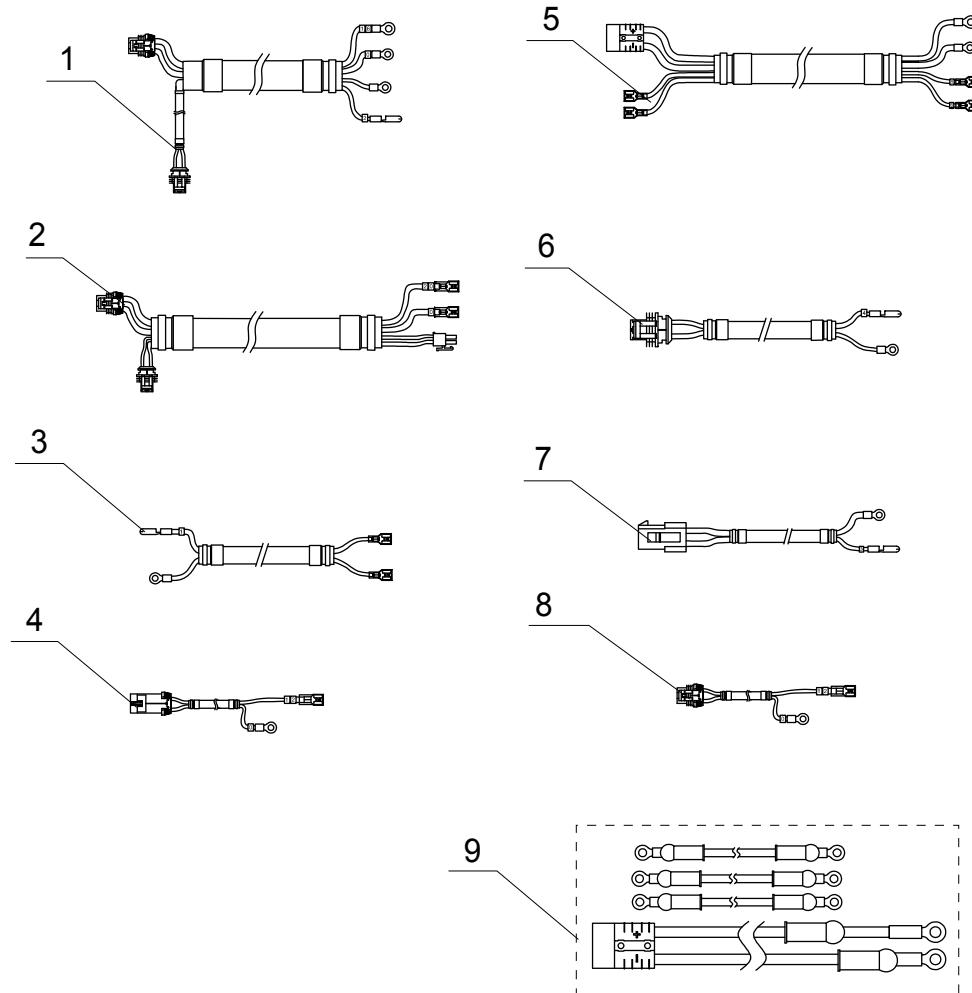

Pos.	Артикул	кол-во	Описание	Notes
1	VR13414	1	KIT WIRE FOR BATTERIES	
2	VR13418	1	KIT CONTACTOR WIRE	
3	VR13424	1	MAIN CONTACTOR TO BRUSH MOTOR WIRE	
4	VR13422	1	VAC MOTOR BREAKER TO ITS CONTACTOR WIRE	
5	VR13425	1	BRUSH MOTOR CONTACTOR TO BREAKER WIRE	
6	VR13421	1	MAIN BREAKER TO EMERGENCY-STOP WIRE	
7	VR13417	1	MAIN CONTACTOR TO NEGATIVE POLE WIRE	
8	VR13419	1	MAIN CONTACTOR TO MAIN BREAKER WIRE	
9	VR13416	1	NEGATIVE CONNECT POLE WIRE	
10	VR13420	1	MAIN CONTACTOR TO VAC MOTOR BREAKER WIRE	
11	VR13437	1	MAIN CONTACTOR TO BREAKER WIRE	

OTHER ELECTRIC PARTS ASSEMBLY