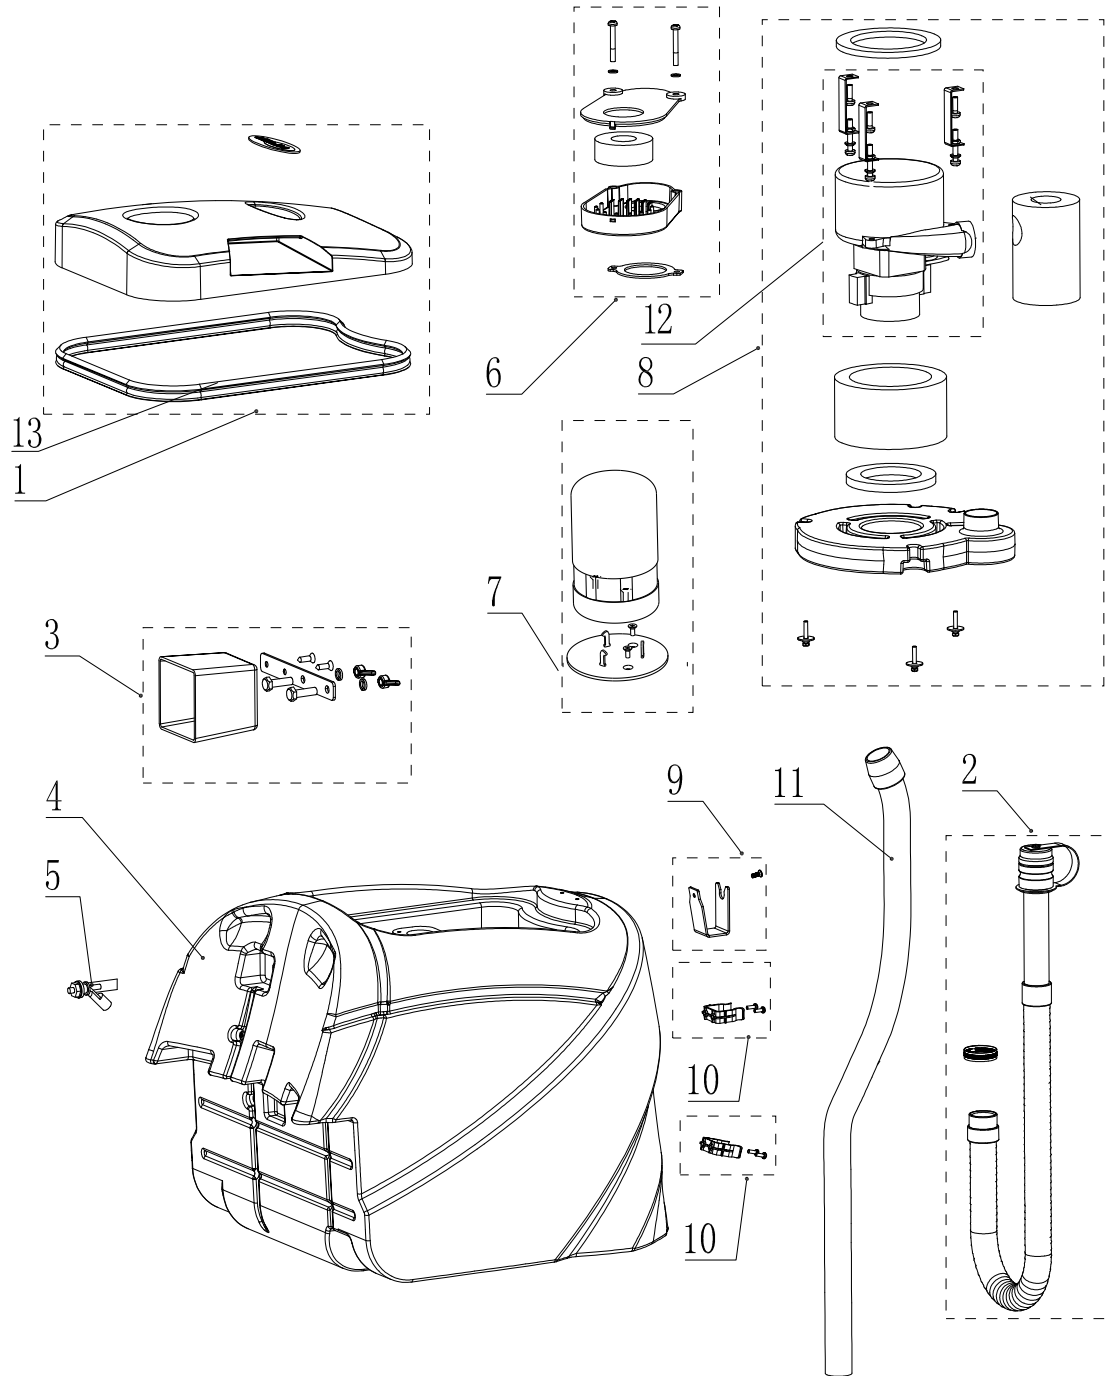

Pos.	Артикул	кол-во	Описание	Notes
1	VR17170	1	PULL CABLE RECOVERY TANK	
2	VR17300	2	KIT NET BAG	
3	VR17601	1	KIT SOLUTION TANK	
4	VR17602	2	HINGE KIT RECOVEREY TANK	
5	GV70034	1	Защелка с крепежом	
6	VR17604	1	KIT WATER ADJUSTMENT	
7	VR13430	1	SWITCH SOLUTION TANK WATER LEVEL	[1]

Part Notes:

[1] - TSB 2016-007 AS710R solution water level sensor improvement