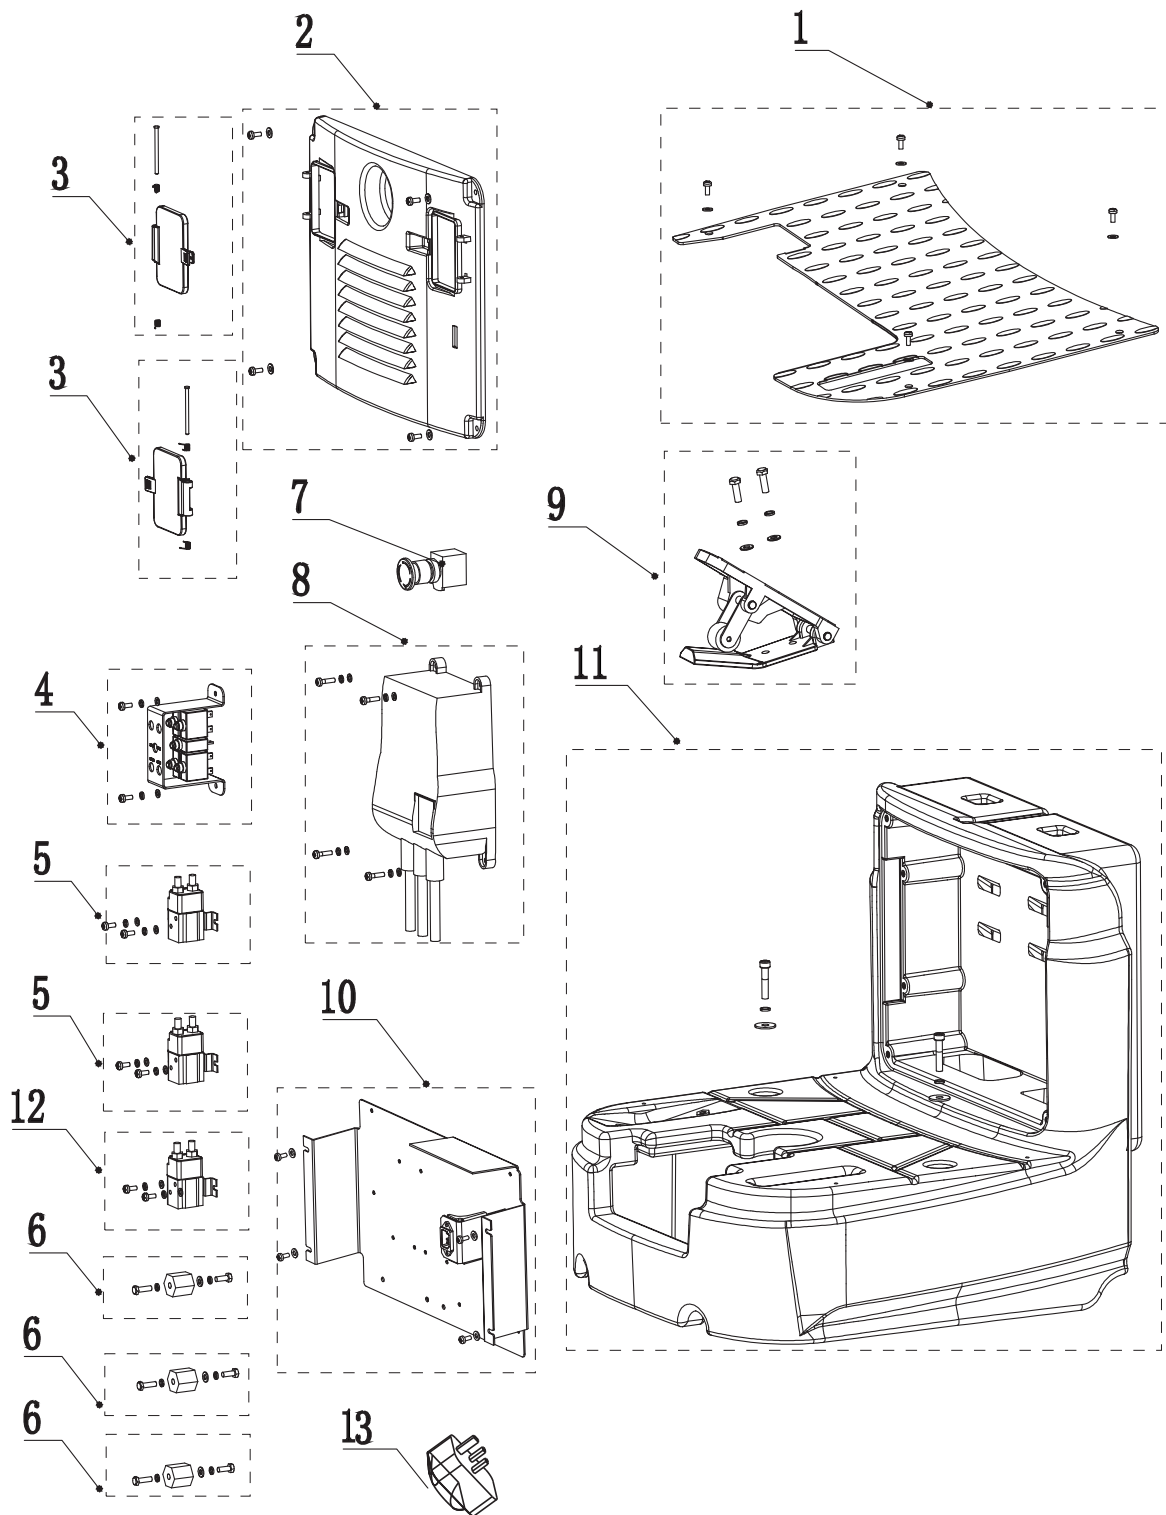

Pos.	Артикул	кол-во	Описание	Notes
1	VR14016	2	KIT BUMPER WHEEL	
2	VR14013	1	KIT BRUSH MOTOR LEFT	
3	VR14501	1	BRUSH SKIRT MOUNT RIGHT	
4	VR14015	2	KIT BRUSH SKIRT	
5	VR14403	2	STRAP KIT SKIRT	
6	VR14401	1	BRUSH SKIRT MOUNT LEFT	
7	VR14017	1	KIT BRUSH TORSION SPRING	
8	VR14012	1	KIT BRUSH LIFT ARM	
9	VR14014	1	KIT BRUSH WATER OUTLET	
10	VR14001	1	BRUSH MOUNTING FARAME	
11	VF81210	8	THUMB NUT	
12	VR14005	4	BOLT M8X100 HEX	
13	VR14100	1	KIT LEFT BRUSH HUB	
14	VR14200	1	KIT RIGHT BRUSH HUB	
15	VR14300	2	KIT BRUSH	
16	VR14303	2	PAD DRIVER 14INCH	
17	VR14023	1	KIT BRUSH MOTOR RIGHT	
18	VR14301	12	LOCKING PIN FOR BRUSH AS710R