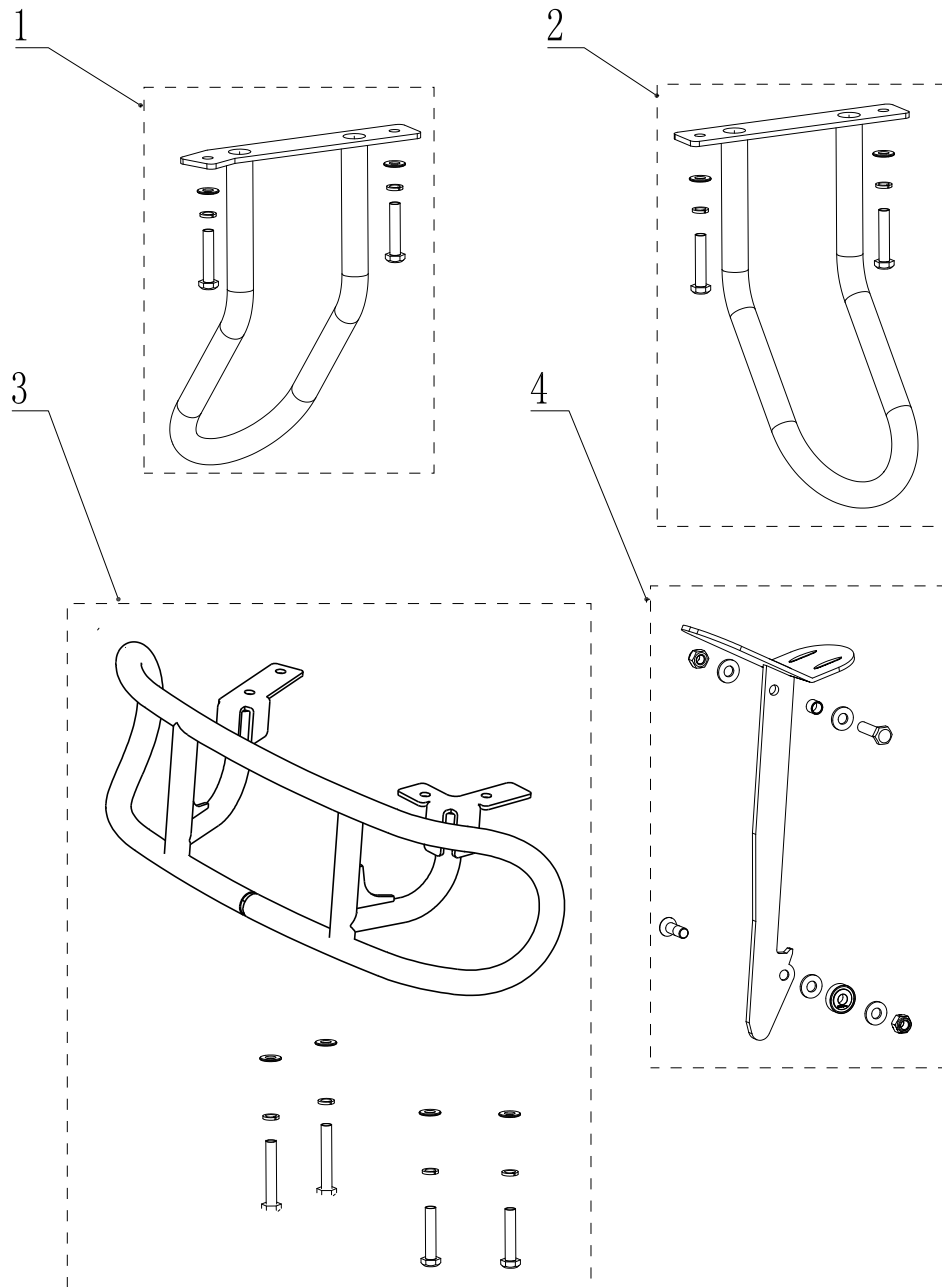

Part Notes:

[1] - TSB 2016-007 AS710R solution water level sensor improvement

Pos.	Артикул	кол-во	Описание	Notes
1	VR17140	1	LID KIT RECOVERY TANK	
2	VR17606	1	KIT DRAIN HOSE	
3	VR17107	1	LID KIT WATER LEVEL SWITCH RECOVERY TANK	
4	VR17101	1	RECOVERY TANK	
5	VR13431	1	SWITCH WATER LEVEL RECOVERY TANK	
6	VR17130	1	KIT VACUUM HOLE	
7	VR17160	1	KIT WARNING LIGHT	[1]
8	VR17120	1	KIT VACUUM MOTOR AND FIXING	
9	VR17605	1	KIT SQUEEGEE HOOK	
10	VR17603	1	KIT HOSE CLAMP	
11	VR17006	1	SQUEEGEE HOSE	
12	VR17119	1	KIT VACUUM MOTOR	
13	VR17109	1	SEALING	

Part Notes:

[1] - Option

Pos.	Артикул	кол-во	Описание	Notes
1	VR17405	1	KIT SEAT	
2	VR17406	2	HINGE KIT SEAT	
3	VR17407	1	KIT SEAT MOUNTING PLATE	
4	VR17200	1	KIT RECOVERY TANK LATCH	

Pos.	Артикул	кол-во	Описание	Notes
1	VR10028	1	KIT RIGHT BUMPER	
2	VR10026	1	KIT LEFT BUMPER	
3	VR10027	1	KIT FRONT BUMPER	
4	VR10012	1	PEDAL KIT BRUSH LIFT	