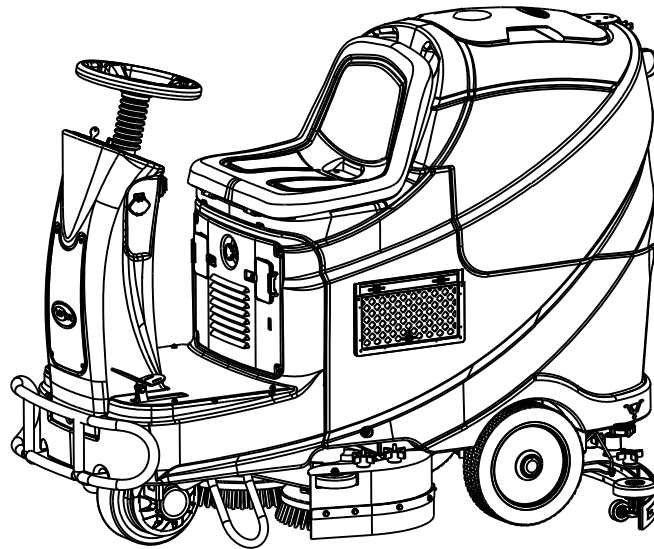

PARTS LIST

2018.05.11

TABLE OF CONTENTS

Complete assembly.....	1
Drive motor and chassis.....	3
Direction control.....	5
Front main frame.....	7
Brush.....	9
Electric parts.....	11
Control housing.....	13
Squeegee bracket.....	15
Squeegee.....	17
Solution tank.....	19
Recovery tank.....	21
Seat.....	23
Bumper.....	25
Electric parts cables.....	27
Other electric cables.....	29
Wirings -VR13440.....	31
Wear and Tear Parts.....	33

Part Notes:

- [1] - Drive motor and chassis
- [2] - Squeegee bracket
- [3] - Front main frame
- [4] - Electric parts
- [5] - Direction control
- [6] - Bumper
- [7] - Control housing
- [8] - Solution tank
- [9] - Recovery tank
- [10] - Seat
- [11] - Brush
- [12] - Squeegee