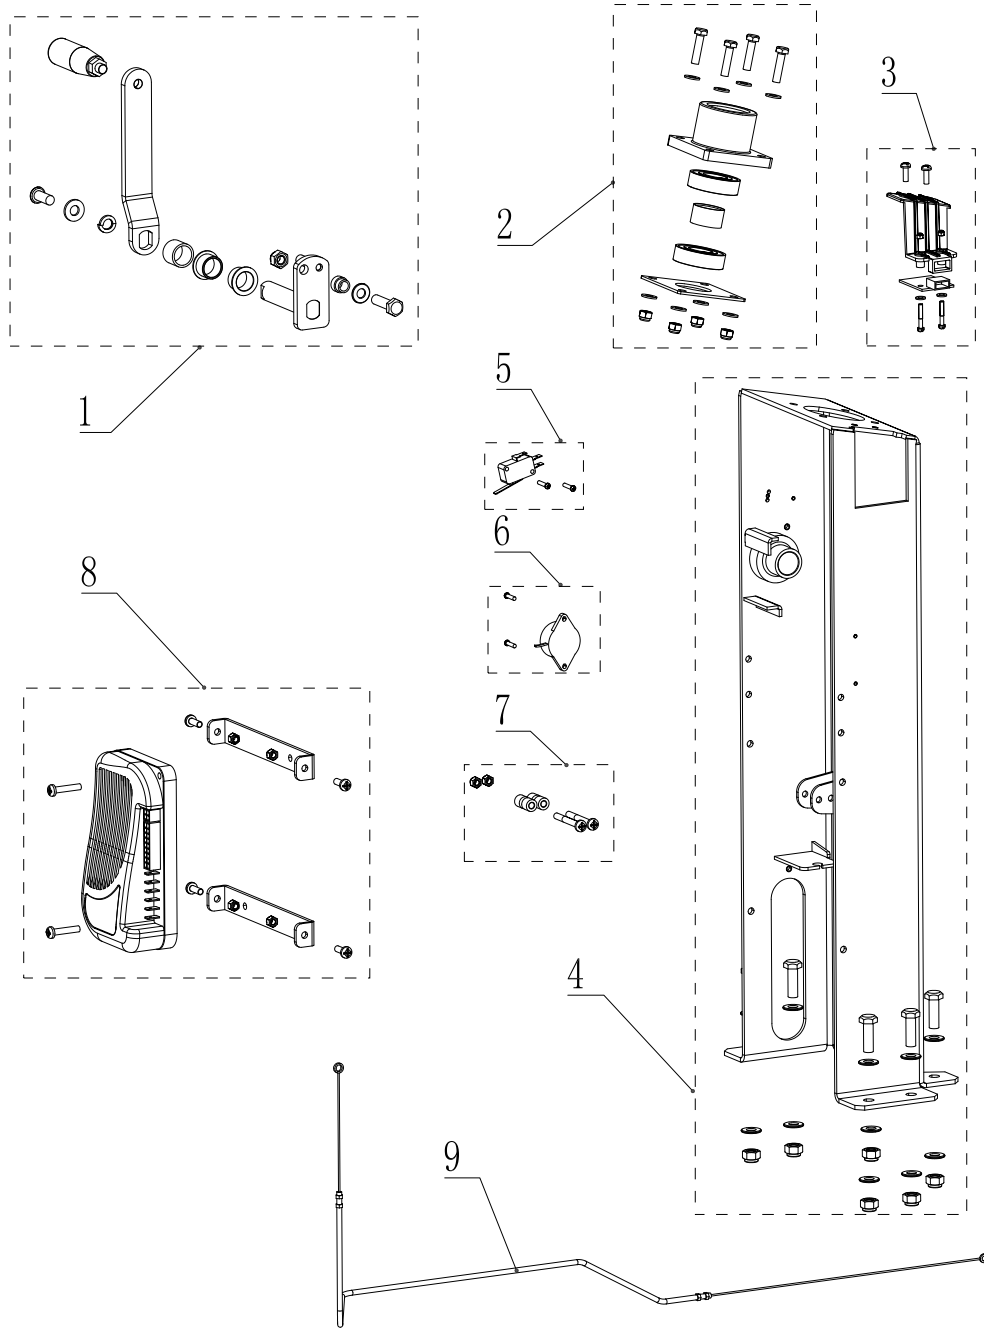

Pos.	Артикул	кол-во	Описание	Notes
1	VR10033	1	STEERING WHEEL	
2	VR10039	1	RUBBER SLEEVE STEERING WHEEL	
3	VR10014	1	KIT STEERING WHEEL LOCK	
4	VR10001	1	UP SHAFT STEERING WHEEL	
5	VR10040	1	KIT UNIVERSAL JOINT	
6	VR11301	1	DOWN SHAFT STEERING WHEEL	
7	VR11303	1	KIT GEAR