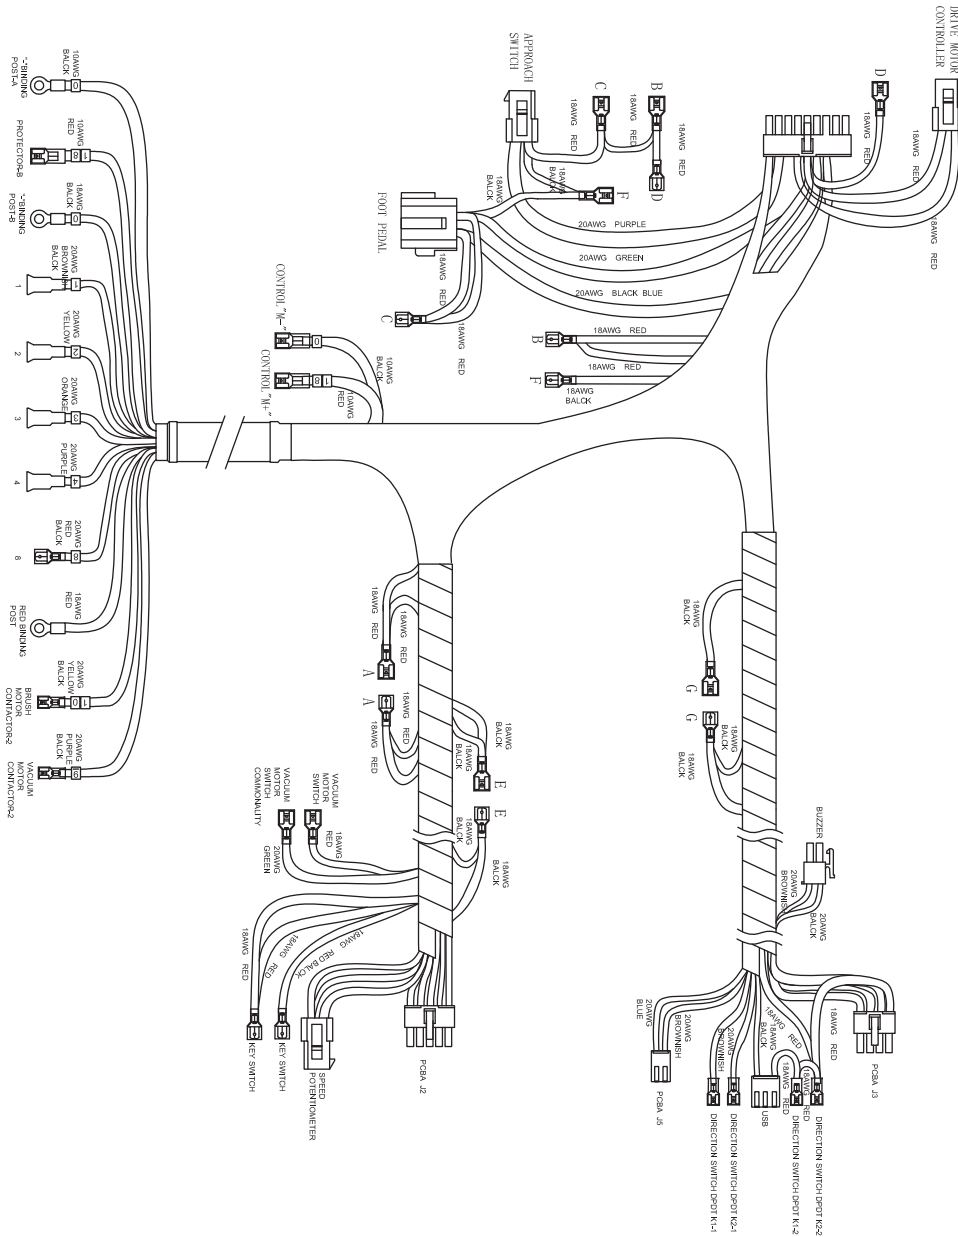

OTHER ELECTRIC PARTS ASSEMBLY

Pos.	Артикул	кол-во	Описание	Notes
1	VR13423	1	KIT VACUUM MOTOR WIRE	
1	VR13443	1	CONNECTION CABLE FOR VACUUM MOTOR	[1]
2	VR13438	1	KIT DRIVE MOTOR WIRE	[2]
3	VR13428	1	KIT WATER ELETRO VALVE WIRE	
4	VR13426	1	KIT BRUSH MOTOR WIRE RIGHT	
5	VR13413	1	KIT EXTERNAL CHARGER WIRE	
6	VR13429	1	SWITCH SOLUTION TANK WATER LEVEL WIRE	
7	VR13433	1	KIT SEAT SWITCH WIRE	
8	VR13427	1	KIT BRUSH MOTOR WIRE LEFT	
9	VR13412	1	KIT WIRE FOR BATTERIES	

Part Notes:

- [1] - CN/US
- [2] - TSB 2017-003 AS710R traction motor cable fixing improvement 2nd

MAIN CONNECTING WIRE-VR13440

Pos.	Артикул	кол-во	Описание	Notes
	VR13440	1	MAIN WIRE HARNESS	

Wear and Tear Parts