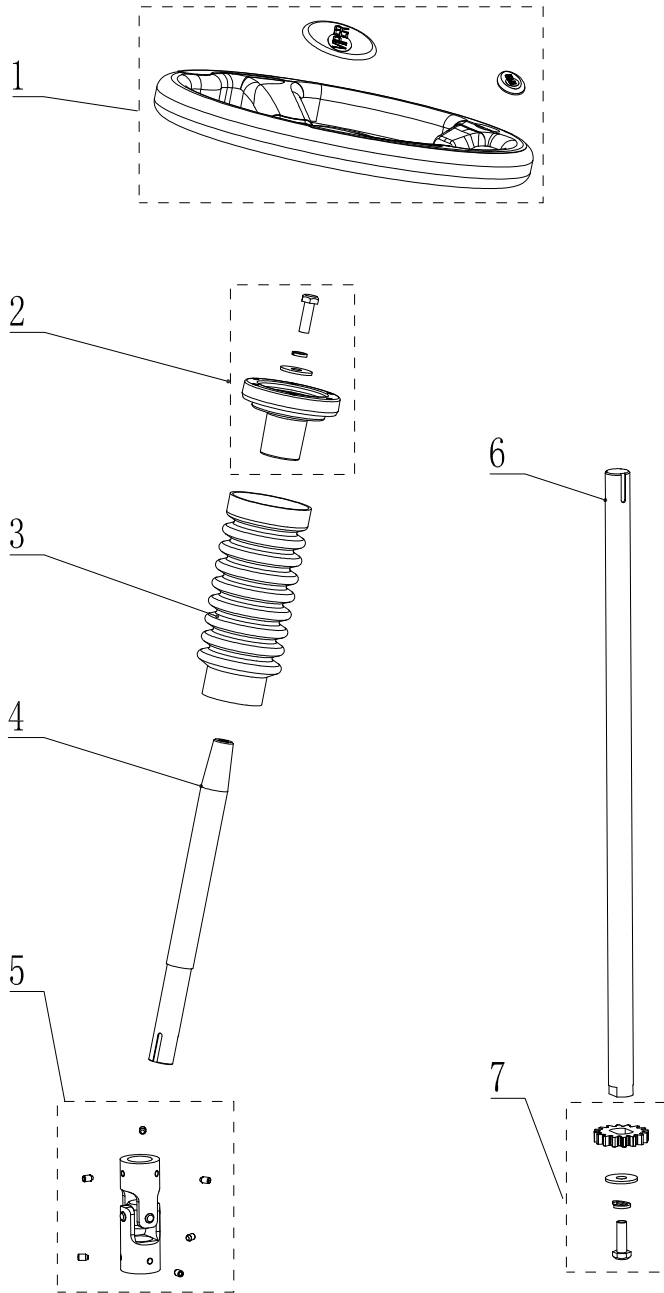

Pos.	Артикул	кол-во	Описание	Notes
1	VR11100	1	CHASSIS	
2	VR11016	1	KIT BEARING WITH BRACKET	
3	VR11501	1	KIT DRIVE MOTOR BEARING	
4	VR11502	1	KIT BATTERY BRACKET	
5	VR11503	1	KIT DRIVE MOTOR BRACKET	
6	VR13435	1	SENSOR SWITCH	
7	VR11506	1	KIT SOLENOID VALVE	
8	VR11505	1	BRACKET KIT BRUSH LIFT	
9	VR11507	1	BRACKET KIT SQUEEGEE LIFT	
10	VR11508	1	KIT FILTER	
11	VR11200	1	KIT DRIVE MOTOR	
12	VR11504	2	KIT REAR WHEEL	
13	VR11600	1	VALVE	
14	VF90621	1	Фильтр очистки воды	
15	VR11202	1	FIXING PLATE FOR DRIVE MOTOR AS710R