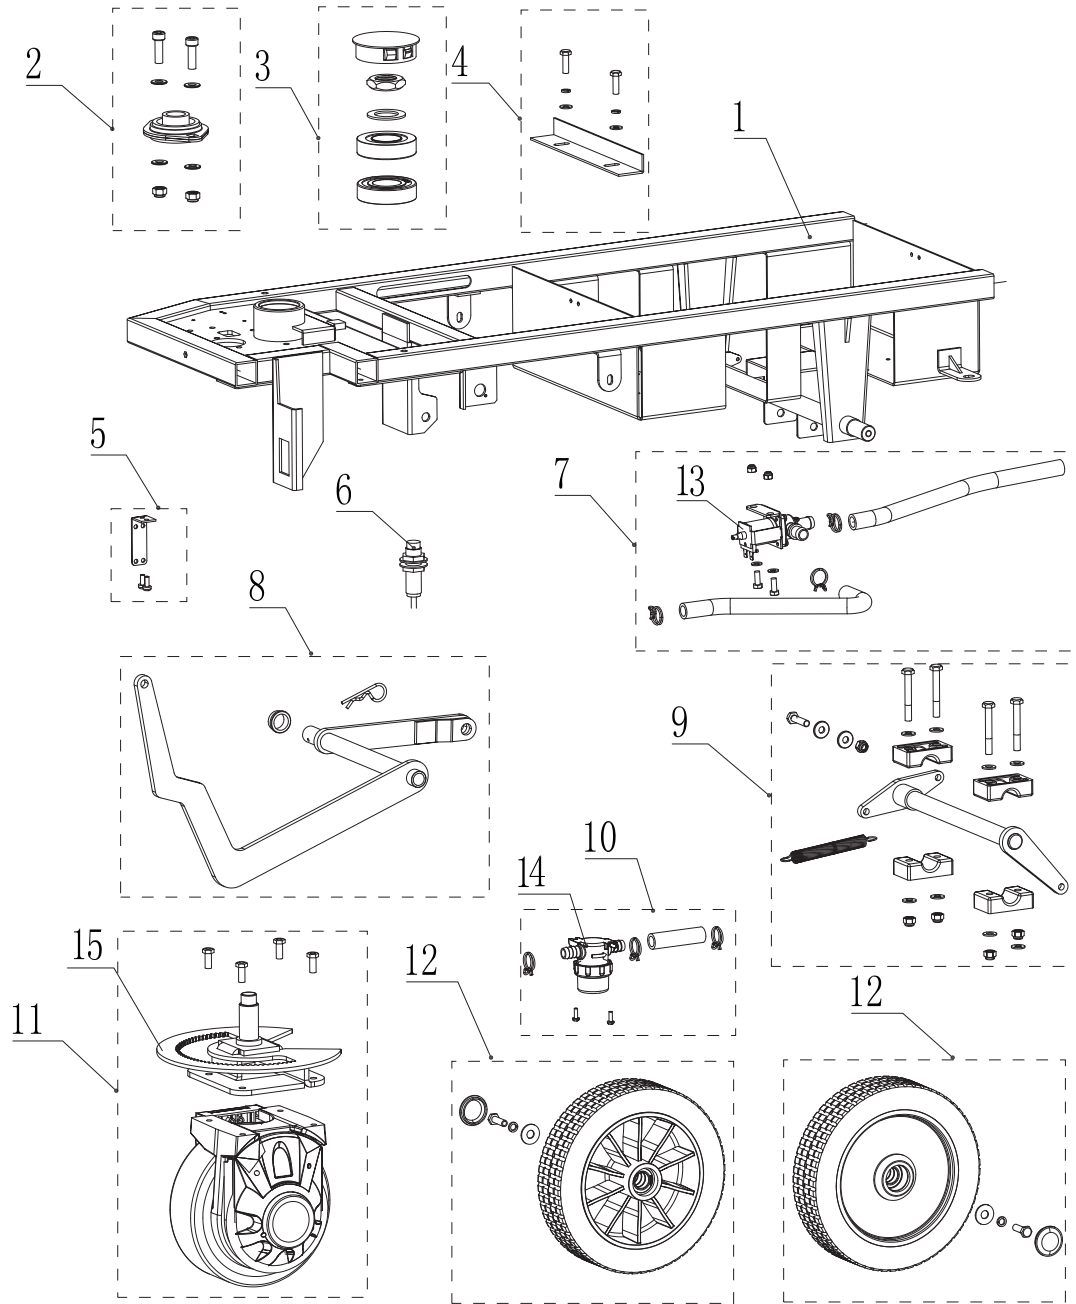

PARTS LIST

2018.05.11

TABLE OF CONTENTS

Complete assembly.....	1
Drive motor and chassis.....	3
Direction control.....	5
Front main frame.....	7
Brush.....	9
Electric parts.....	11
Control housing.....	13
Squeegee bracket.....	15
Squeegee.....	17
Solution tank.....	19
Recovery tank.....	21
Seat.....	23
Bumper.....	25
Electric parts cables.....	27
Other electric cables.....	29
Wirings -VR13440.....	31
Wear and Tear Parts.....	33

Pos.	Артикул	кол-во	Описание	Notes
1		1	DRIVER ASSY AND MAIN FRAME	[1]
2		1	SQUEEGEE BRACKET ASSEMBLY	[2]
3		1	FRONT MAIN FRAME ASSEMBLY	[3]
4		1	ELECTRI PARTS ASSEMBLY	[4]
5		1	DIRECTION CONTROL ASSEMBLY	[5]
6		1	LIFT BRUSH PEDAL ASSEMBLY	[6]
7		1	LEFT CRUSH-PROTECT ASSEMBLY	[6]
8		1	RIGHT CRUSH-PROTECT ASSEMBLY	[6]
9		1	KIT FRONT CRUSH-PROTECT	[6]
10		1	FRONT HOUSING ASSEMBLY	[7]
11		1	SOLUTION TANK ASSEMBLY	[8]
12		1	RECOVERY TANK ASSEMBLY	[9]
13		1	RECOVERY TANK LOCK ASSEMBLY	
14		1	SEAT ASSEMBLY	[10]
15		1	RECOVERY TANK COVER ASSEMBLY	[9]
16		1	BRUSH ASSEMBLY	[11]
17		1	SQUEEGEE ASSEMBLY	[12]
18		4	BATTERIES 6V 245AH	

Part Notes:

- [1] - Drive motor and chassis
- [2] - Squeegee bracket
- [3] - Front main frame
- [4] - Electric parts
- [5] - Direction control
- [6] - Bumper
- [7] - Control housing
- [8] - Solution tank
- [9] - Recovery tank
- [10] - Seat
- [11] - Brush
- [12] - Squeegee