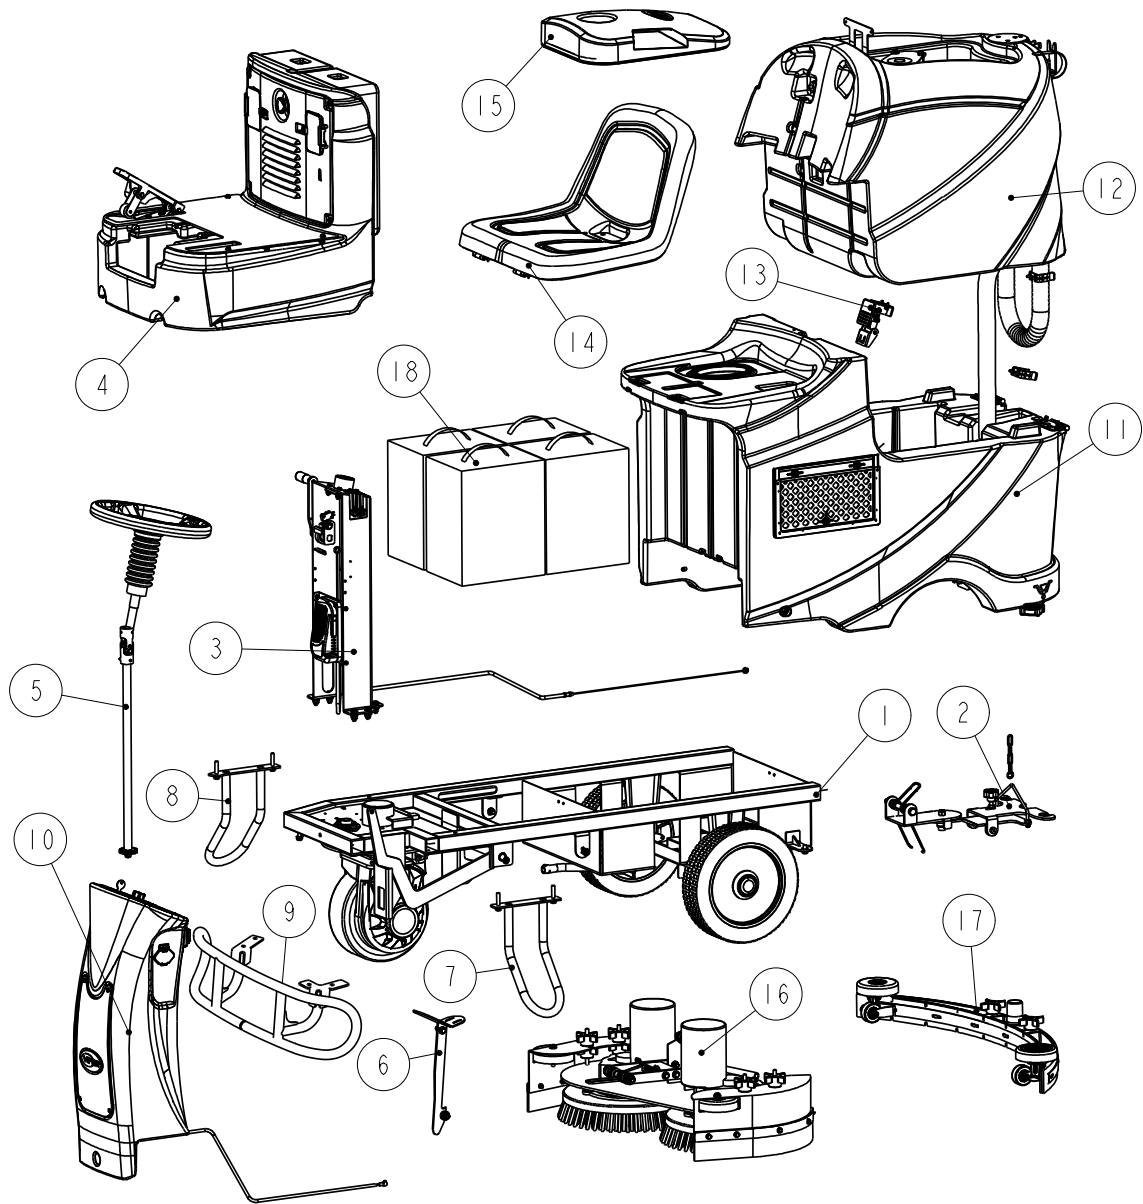

PARTS LIST

2018.05.11

TABLE OF CONTENTS

Complete assembly.....	1
Drive motor and chassis.....	3
Direction control.....	5
Front main frame.....	7
Brush.....	9
Electric parts.....	11
Control housing.....	13
Squeegee bracket.....	15
Squeegee.....	17
Solution tank.....	19
Recovery tank.....	21
Seat.....	23
Bumper.....	25
Electric parts cables.....	27
Other electric cables.....	29
Wirings -VR13440.....	31
Wear and Tear Parts.....	33

Pos.	Артикул	кол-во	Описание	Notes
1		1	DRIVER ASSY AND MAIN FRAME	[1]
2		1	SQUEEGEE BRACKET ASSEMBLY	[2]
3		1	FRONT MAIN FRAME ASSEMBLY	[3]
4		1	ELECTRI PARTS ASSEMBLY	[4]
5		1	DIRECTION CONTROL ASSEMBLY	[5]
6		1	LIFT BRUSH PEDAL ASSEMBLY	[6]
7		1	LEFT CRUSH-PROTECT ASSEMBLY	[6]
8		1	RIGHT CRUSH-PROTECT ASSEMBLY	[6]
9		1	KIT FRONT CRUSH-PROTECT	[6]
10		1	FRONT HOUSING ASSEMBLY	[7]
11		1	SOLUTION TANK ASSEMBLY	[8]
12		1	RECOVERY TANK ASSEMBLY	[9]
13		1	RECOVERY TANK LOCK ASSEMBLY	
14		1	SEAT ASSEMBLY	[10]
15		1	RECOVERY TANK COVER ASSEMBLY	[9]
16		1	BRUSH ASSEMBLY	[11]
17		1	SQUEEGEE ASSEMBLY	[12]
18		4	BATTERIES 6V 245AH	

Part Notes:

- [1] - Drive motor and chassis
- [2] - Squeegee bracket
- [3] - Front main frame
- [4] - Electric parts
- [5] - Direction control
- [6] - Bumper
- [7] - Control housing
- [8] - Solution tank
- [9] - Recovery tank
- [10] - Seat
- [11] - Brush
- [12] - Squeegee

Part Notes:

[1] - Option

Pos.	Артикул	кол-во	Описание	Notes
1	VR17405	1	KIT SEAT	
2	VR17406	2	HINGE KIT SEAT	
3	VR17407	1	KIT SEAT MOUNTING PLATE	
4	VR17200	1	KIT RECOVERY TANK LATCH	

Pos.	Артикул	кол-во	Описание	Notes
1	VR10028	1	KIT RIGHT BUMPER	
2	VR10026	1	KIT LEFT BUMPER	
3	VR10027	1	KIT FRONT BUMPER	
4	VR10012	1	PEDAL KIT BRUSH LIFT	