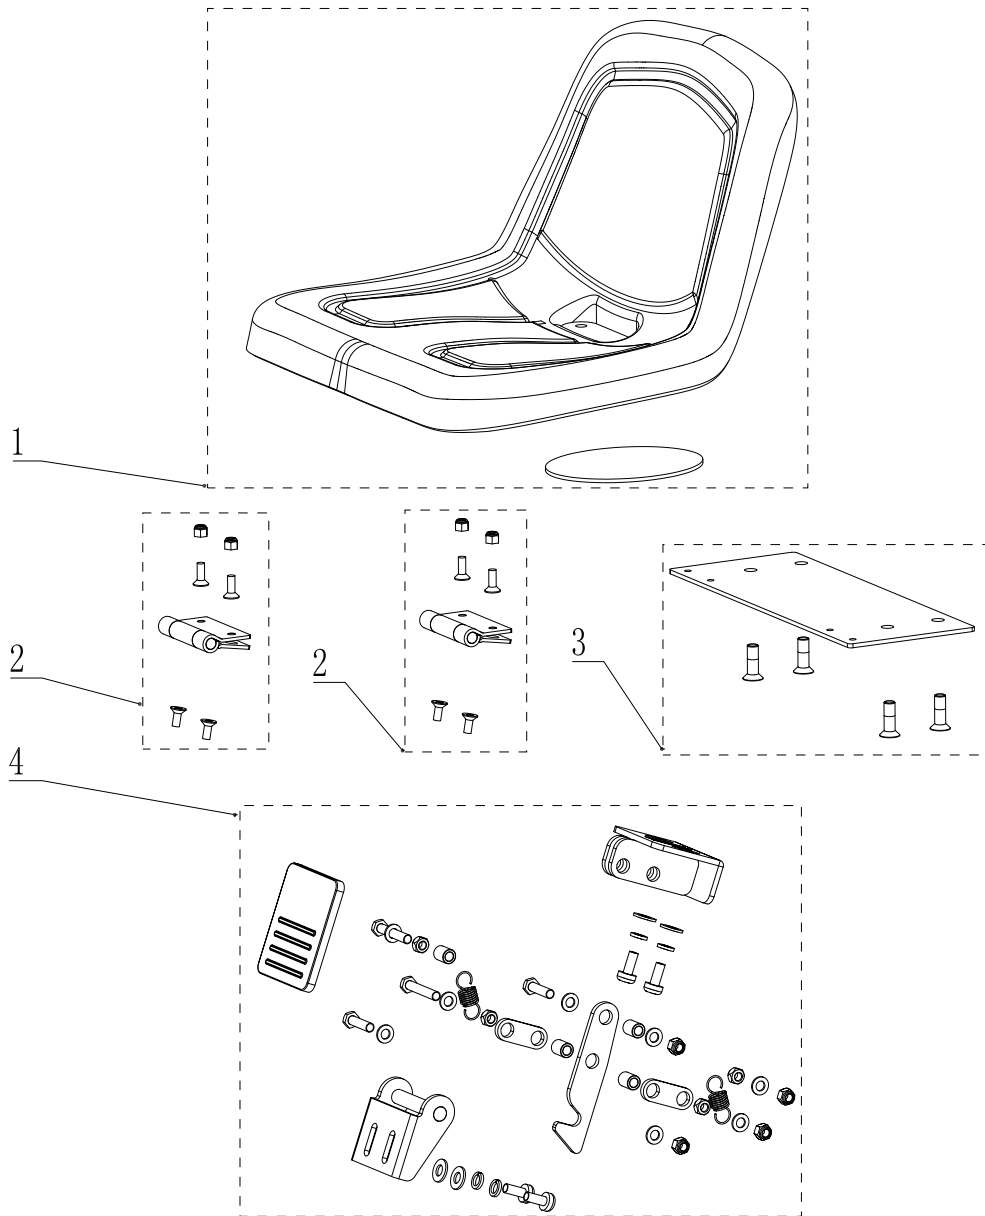

Part Notes:

[1] - TSB 2016-007 AS710R solution water level sensor improvement

Pos.	Артикул	кол-во	Описание	Notes
1	VR17140	1	LID KIT RECOVERY TANK	
2	VR17606	1	KIT DRAIN HOSE	
3	VR17107	1	LID KIT WATER LEVEL SWITCH RECOVERY TANK	
4	VR17101	1	RECOVERY TANK	
5	VR13431	1	SWITCH WATER LEVEL RECOVERY TANK	
6	VR17130	1	KIT VACUUM HOLE	
7	VR17160	1	KIT WARNING LIGHT	[1]
8	VR17120	1	KIT VACUUM MOTOR AND FIXING	
9	VR17605	1	KIT SQUEEGEE HOOK	
10	VR17603	1	KIT HOSE CLAMP	
11	VR17006	1	SQUEEGEE HOSE	
12	VR17119	1	KIT VACUUM MOTOR	
13	VR17109	1	SEALING	

Part Notes:

[1] - Option

Pos.	Артикул	кол-во	Описание	Notes
1	VR17405	1	KIT SEAT	
2	VR17406	2	HINGE KIT SEAT	
3	VR17407	1	KIT SEAT MOUNTING PLATE	
4	VR17200	1	KIT RECOVERY TANK LATCH	

Pos.	Артикул	кол-во	Описание	Notes
1	VR10028	1	KIT RIGHT BUMPER	
2	VR10026	1	KIT LEFT BUMPER	
3	VR10027	1	KIT FRONT BUMPER	
4	VR10012	1	PEDAL KIT BRUSH LIFT	