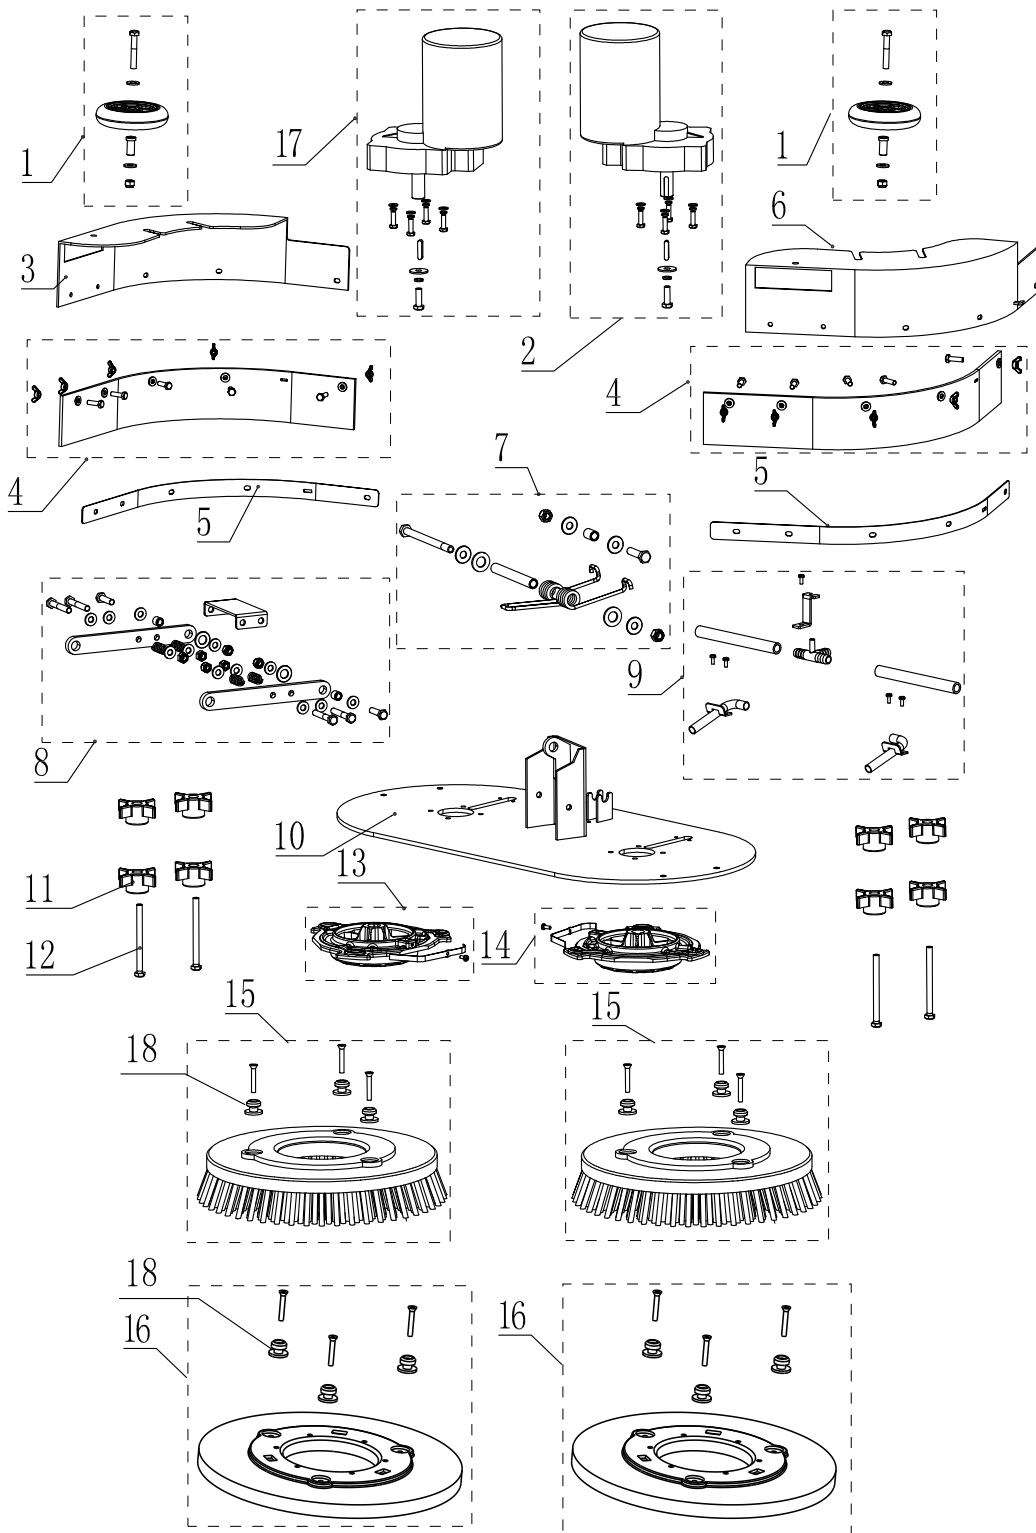

Pos.	Артикул	кол-во	Описание	Notes
1	VR12100	1	HANDLE KIT SQUEEGEE LIFT	
2	VR12200	1	KIT BEARING BASE	
3	VR12300	1	KIT USB	
4	VR12401	1	KIT FRONT FRAME	
5	VR12403	1	KIT SQUEEGEE SWITCH	
6	VR12013	1	KIT HORN	
7	VR12402	1	KIT CABLE GUIDE WHEEL SQUEEGEE LIFT	
8	VR12404	1	KIT DRIVE MOTOR CONTROL	
9	VR12004	1	CABLE SQUEEGEE LIFT