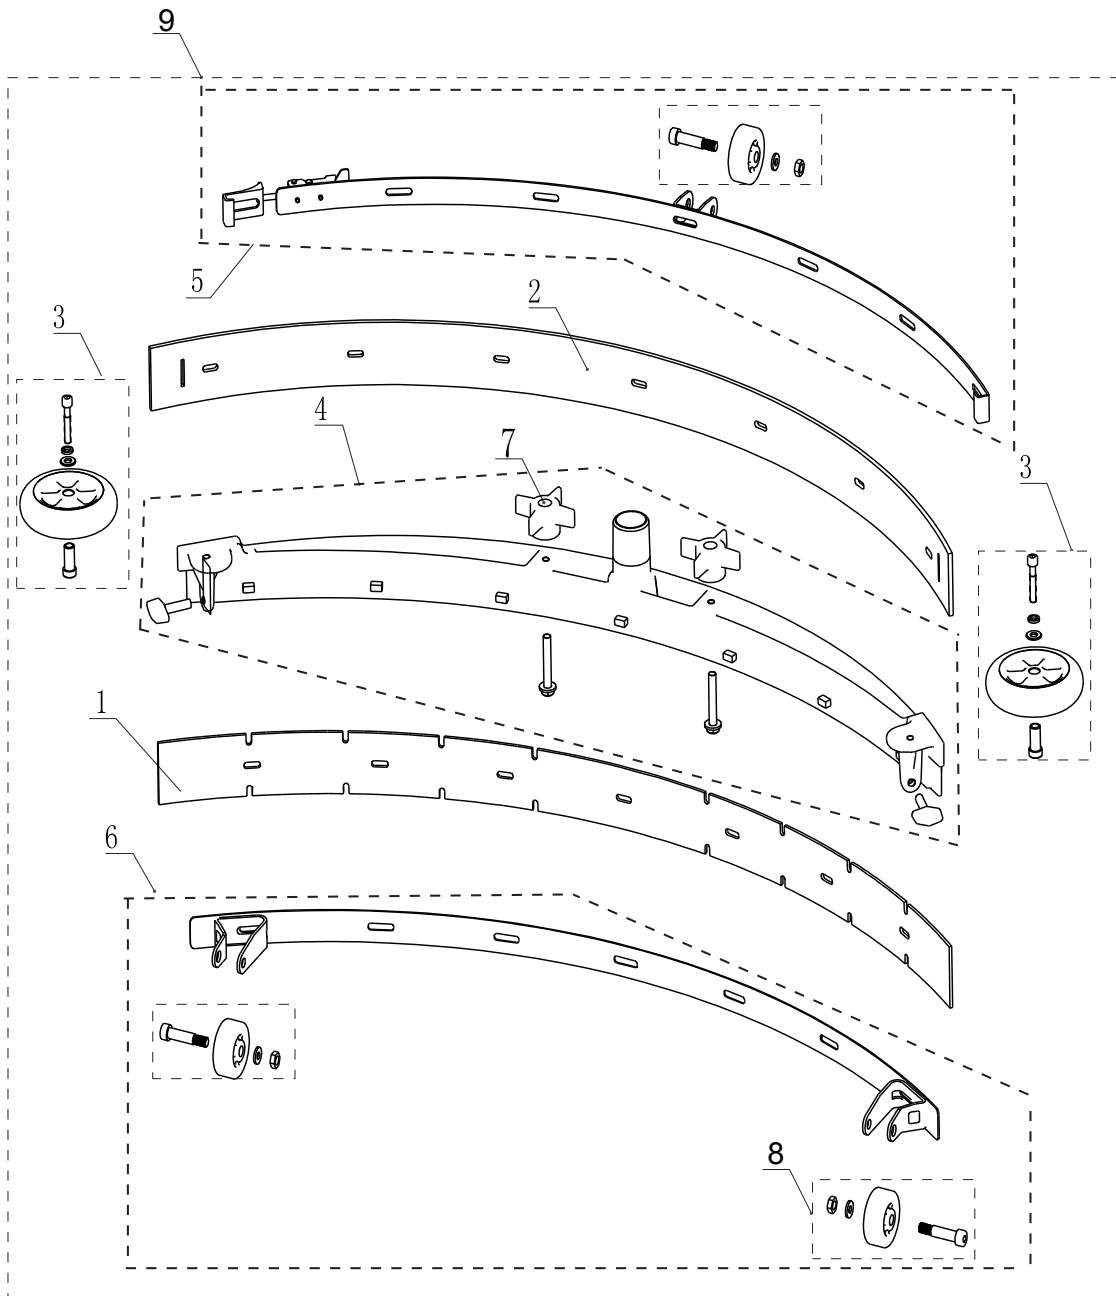

Pos.	Артикул	кол-во	Описание	Notes
1	VR11402	1	TORSION SPRING SQUEEGEE	
2	VR11408	1	KIT SQUEEGEE BRACKET	
3	VR11409	1	KIT SQUEEGEE MOUNTING PIVOT	
4	VR11410	1	KIT SQUEEGEE ADJUSTMENT BRACKET	
5	VR11411	1	KIT SQUEEGEE LIFT CHAIN	
6	VR11412	1	KIT SQUEEGEE ADJUSTMENT HANDLE