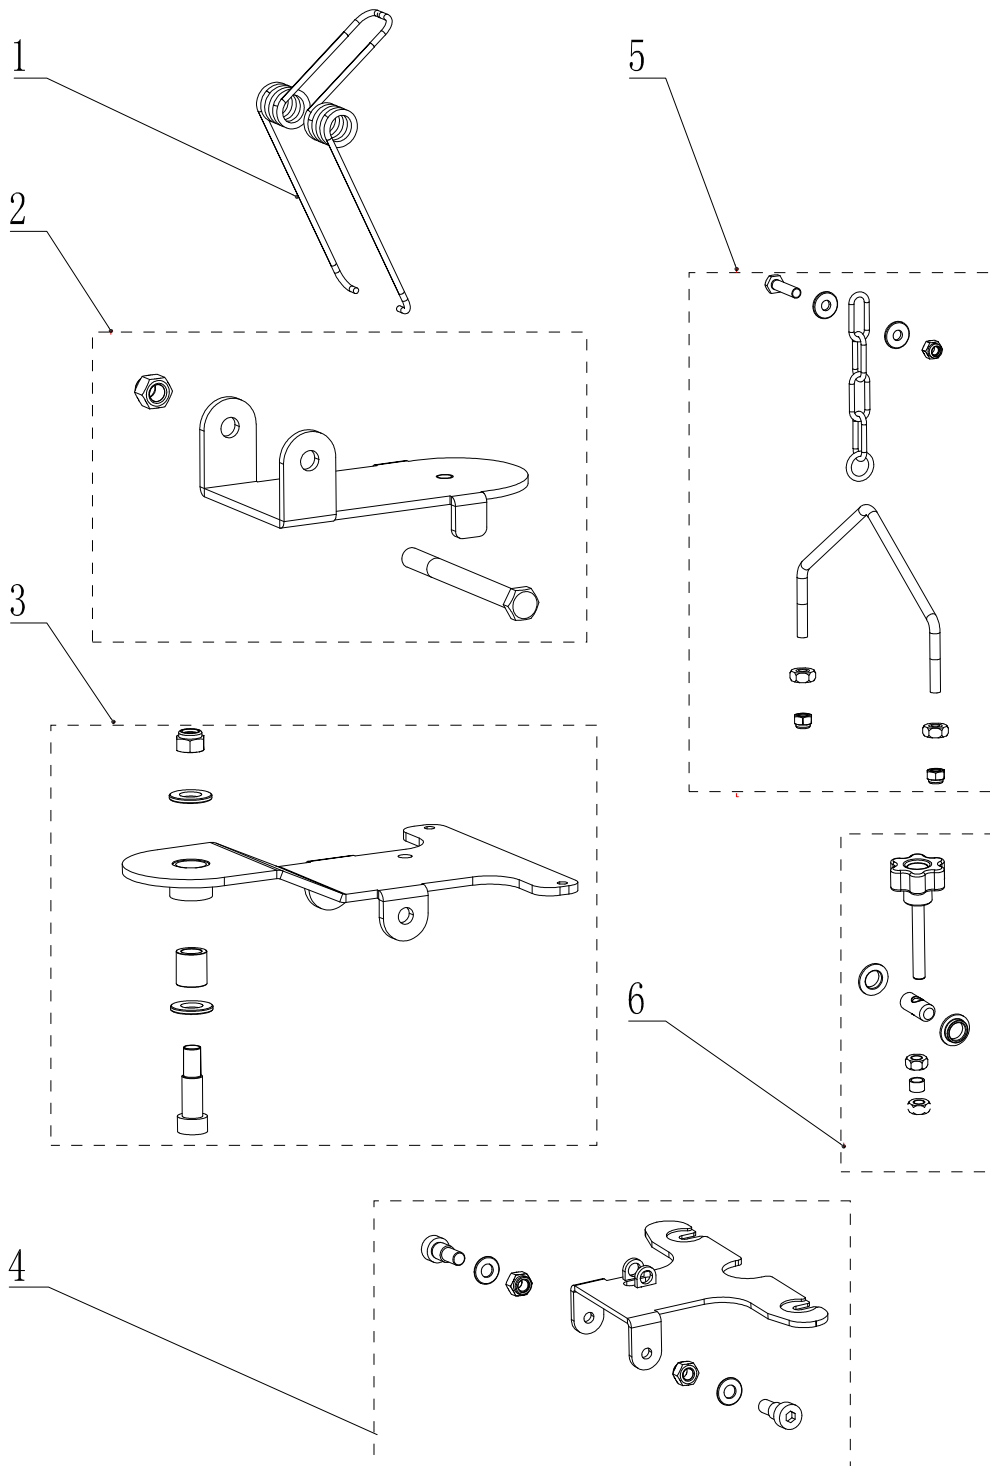

Pos.	Артикул	кол-во	Описание	Notes
1	VR15100	1	KIT CONTROL PANEL	
2	VR15008	1	KIT CONTROL HOUSING	
3	VR15009	1	LID KIT DRIVE MOTOR CONTROL	
4	VR15011	1	KIT PHONE STORAGE	
5	VR15200	1	KIT USB COVER	
6	VR13436	1	KEY SWITCH	
6A	VR13470	1	KEY FOR AS710R	
7	VR13441	1	SPEED POTENTIOMETER	
8	VF81730	1	POTENTIOMETER KNOB	
9	VR15110	1	FORWARD OR REVERSE BUTTON