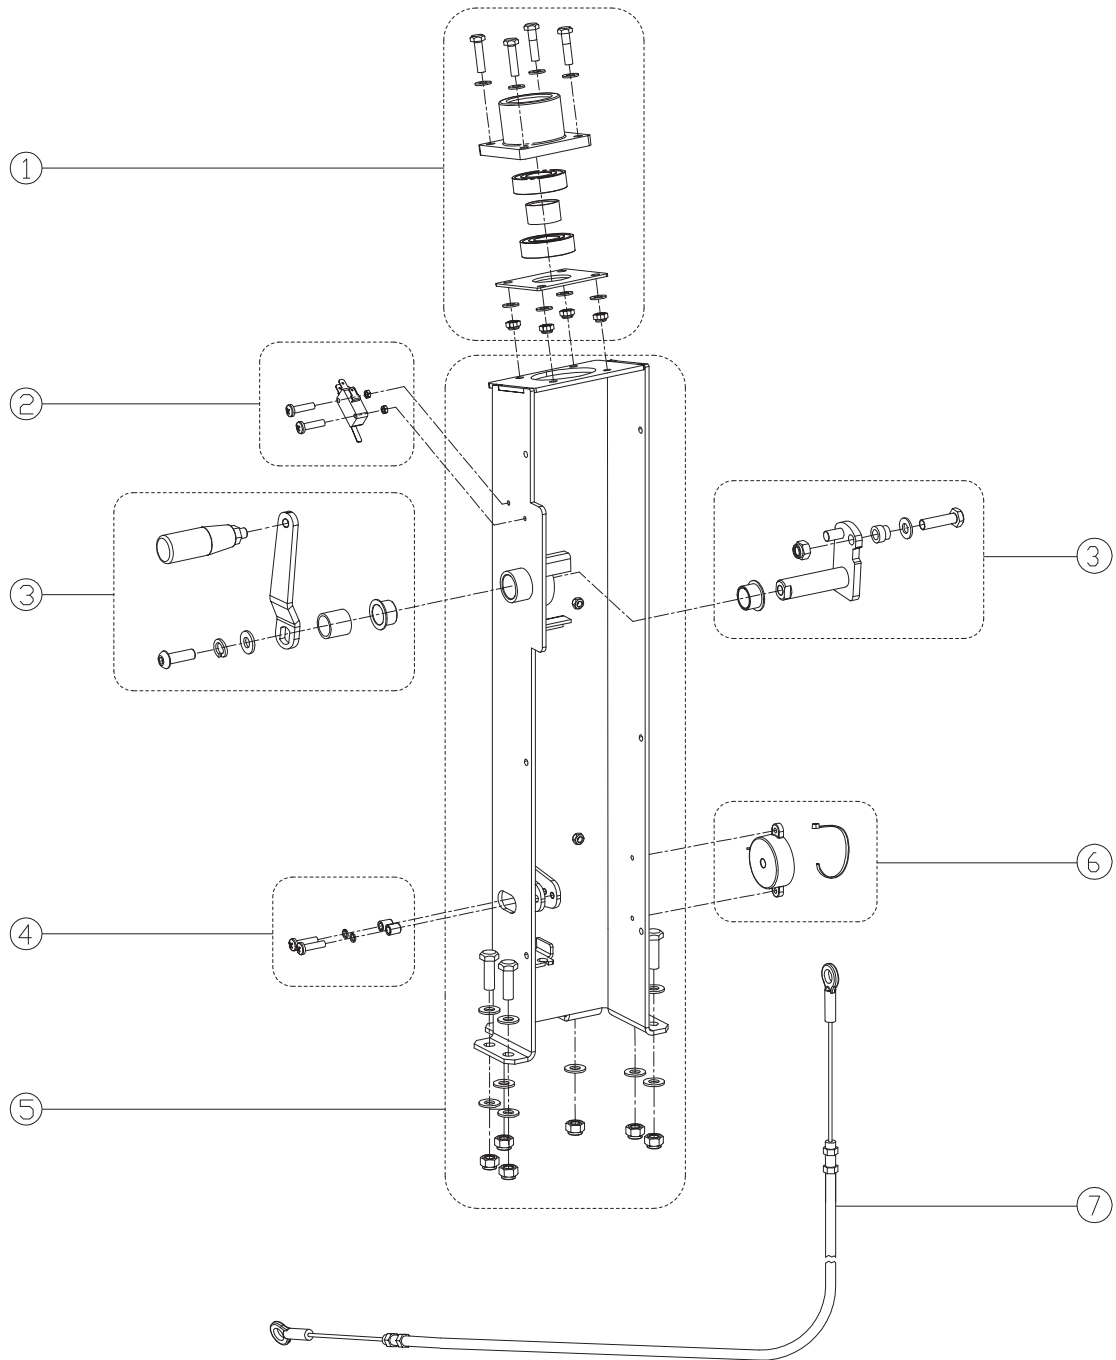

Pos.	Артикул	кол-во	Описание	Notes
1	VR24071	1	KIT BEARING BASE	
2	VR24072	1	KIT SQUEEGEE SWITCH	
3	VR24073	1	KIT HANDLE SQUEEGEE LIFT	
4	VR24074	1	KIT CABLE GUIDE WHEEL SQUEEGEE LIFT	
5	VR24075	1	KIT FRONT FRAME	
6	VR24076	1	KIT HORN	
7	VR24021	1	CABLE SQUEEGEE LIFT