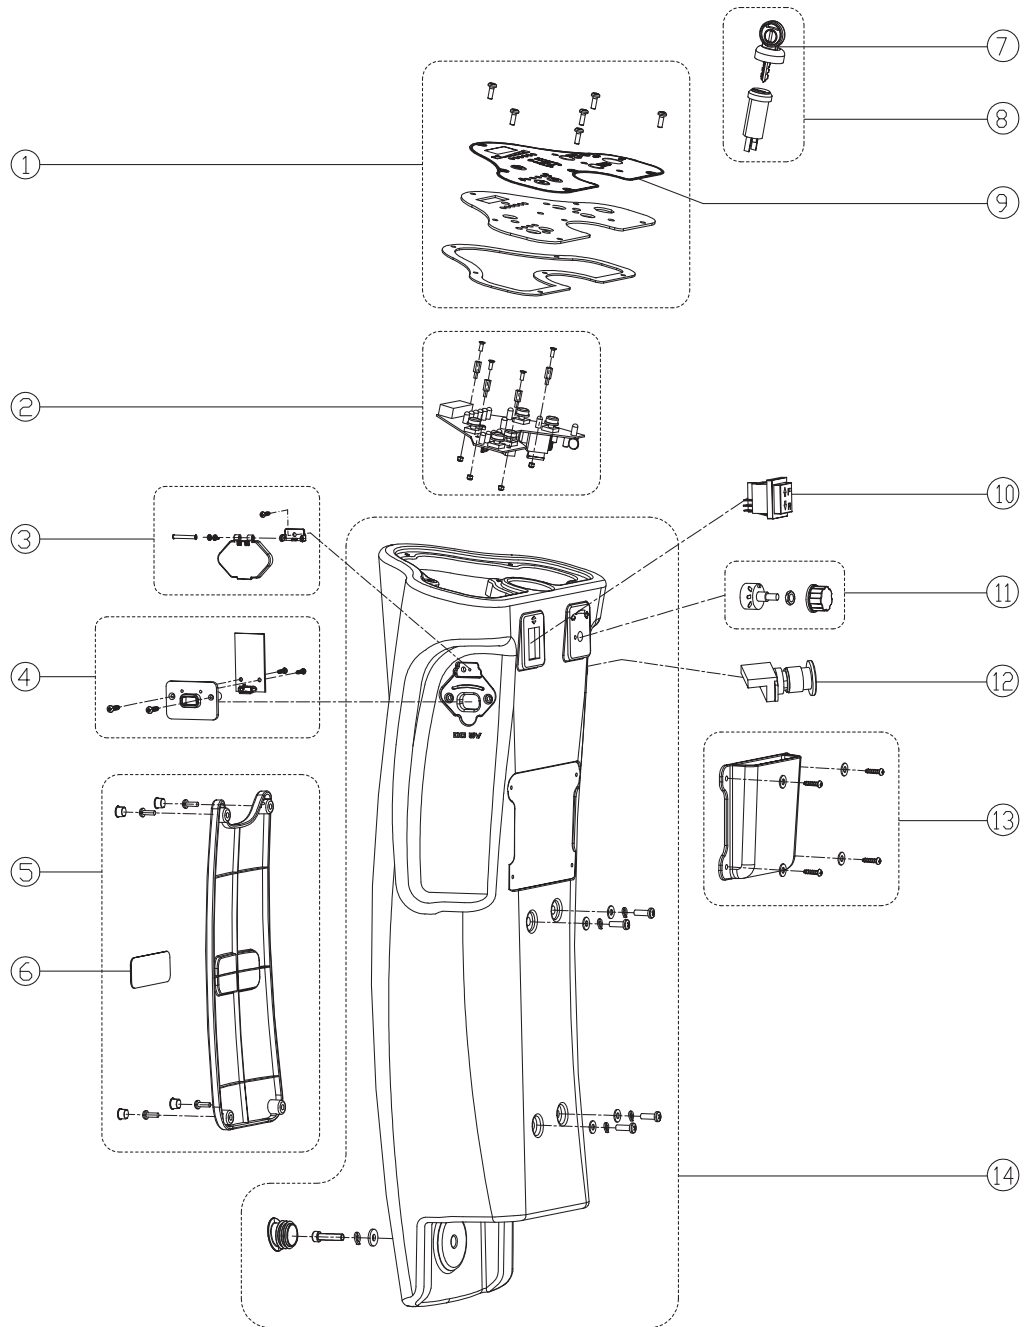

Pos.	Артикул	кол-во	Описание	Notes
1	VR24077	1	KIT CONTROL PANEL	
2	VR24078	1	KIT CONTROL PCB	
2	VR24089	1	KIT CONTROL PCB US VERSION	[1]
3	VR15200	1	KIT USB COVER	
4	VR24080	1	KIT USB PCB	
5	VR24081	1	KIT COMTROL HOUSING COVER	
6	VR24022	1	LOGO LABEL	
7	146 2887 000	1	Выключатель зажигания	
8	9100001354	1	SWITCH KEY WITH CAP PKD	
9	VR24001	1	CONTROL PANEL DECAL	
10	VR15110	1	FORWARD OR REVERSE BUTTON	
11	VR24079	1	SPEED POTENTIOMETER	
12	VR13132	1	EMERGENCY-STOP BUTTON	
13	VR24082	1	KIT PHONE STORAGE	
14	VR24083	1	KIT CONTROL HOUSING	

Part Notes:

[1] - US