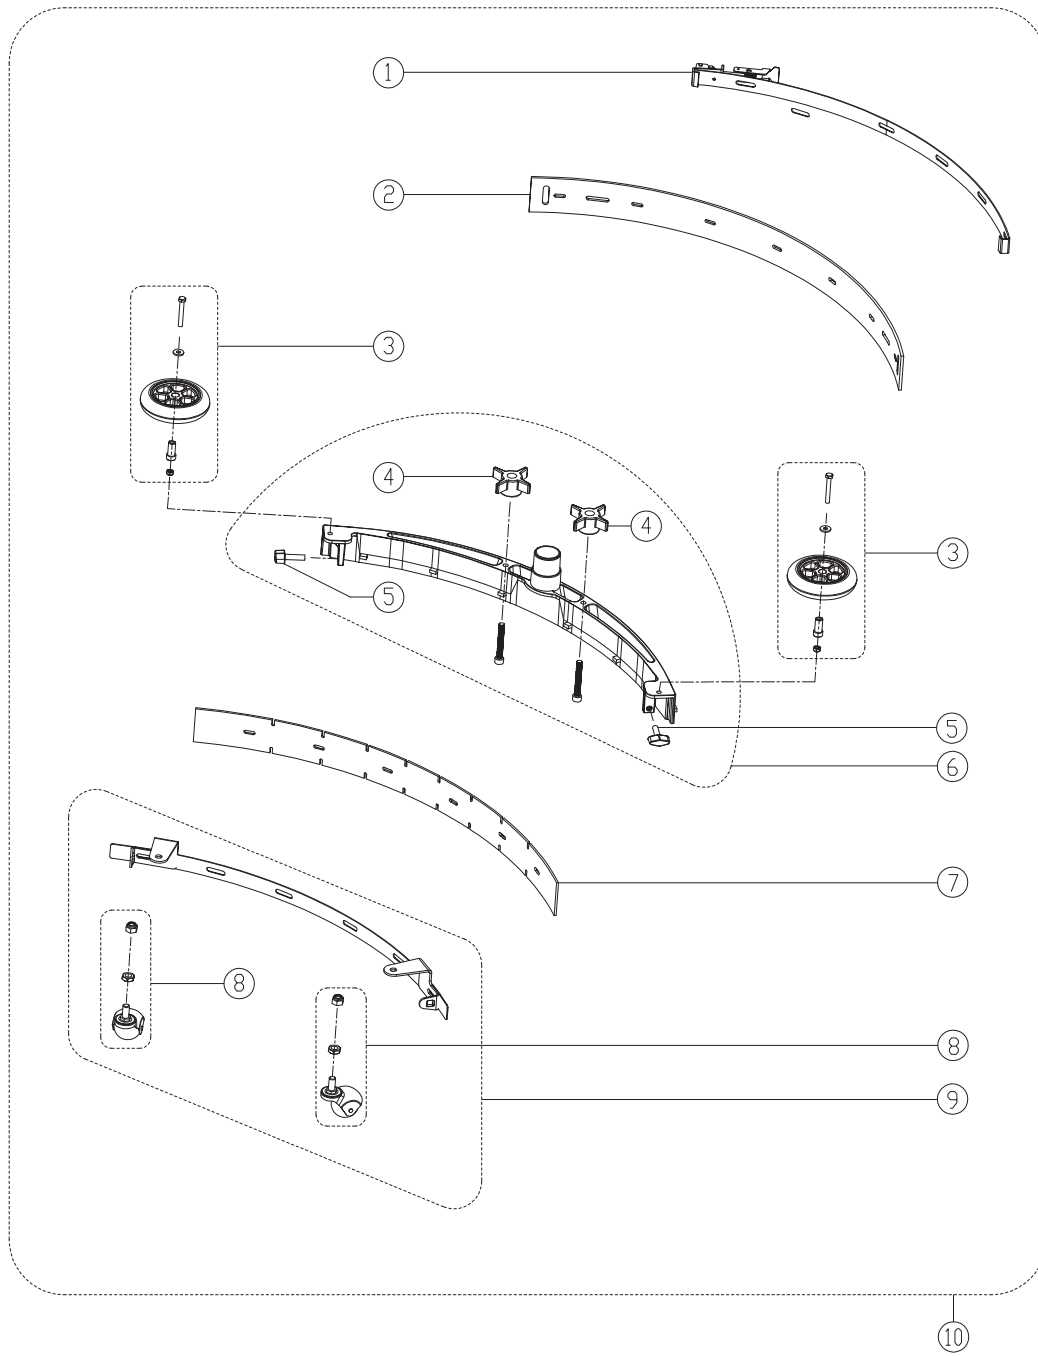

Pos.	Артикул	кол-во	Описание	Notes
1	VF90138	1	Пластина зад. скребка 17'	
2	VF90104	1	Лезвие скребка зад. 17'	
2	VF90147	1	SQUEEGEE BLADE REAR PU - AS430	[1]
3	VR26019	2	WHEEL KIT BUMPER	
4	VF81210	2	THUMB NUT	
5	VF85420	2	KNOB CT 476/30 S-P-M8X30 BP INOX / SS	
6	VR26020	1	SQUEEGEE ALUMINUM BODY	
7	VF90103	1	Лезвие скребка перед. 17'	
7	VF90146	1	SQUEEGEE BLADE FRONT PU - AS430	[1]
8	VR26021	2	KIT SQUEEGEE UNIVERSAL WHEEL	
9	VR26022	1	STRAP KIT FRONT SQUEEGEE	
10	VR26000	1	SQUEEGEE ASSEMBLY	

Part Notes:

[1] - OPTIONAL