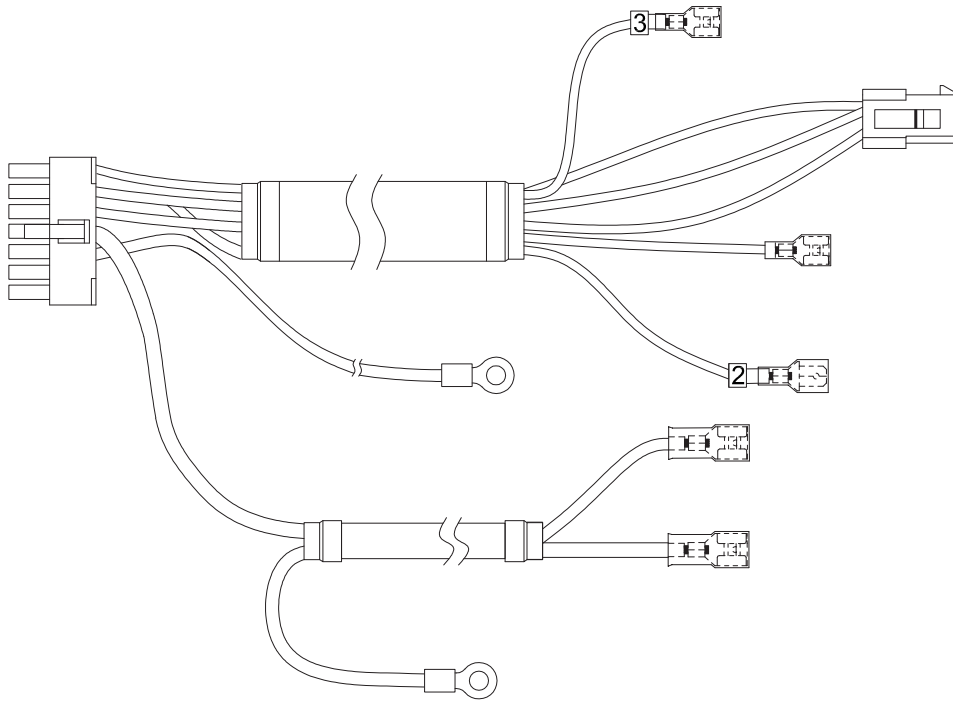

Pos.	Артикул	кол-во	Описание	Notes
1	VR27141	1	VACUUM MOTOR CONNECT WIRE	
1	VR27142	1	VACUUM MOTOR CONNECT WIRE	[1]
2	VR27154	1	DRIVE MOTOR CONNECT WIRE	
2	VR27156	1	DRIVE MOTOR CONNECT WIRE	[1]
3	VR27130	1	BRUSH MOTOR CONNECT WIRE	
3	VR27133	1	BRUSH MOTOR CONNECT WIRE	[1]
4	VR27110	1	24V INPUT LINE WIRE	

Part Notes:

[1] - For AS530R-XX version except AS530R-EU.