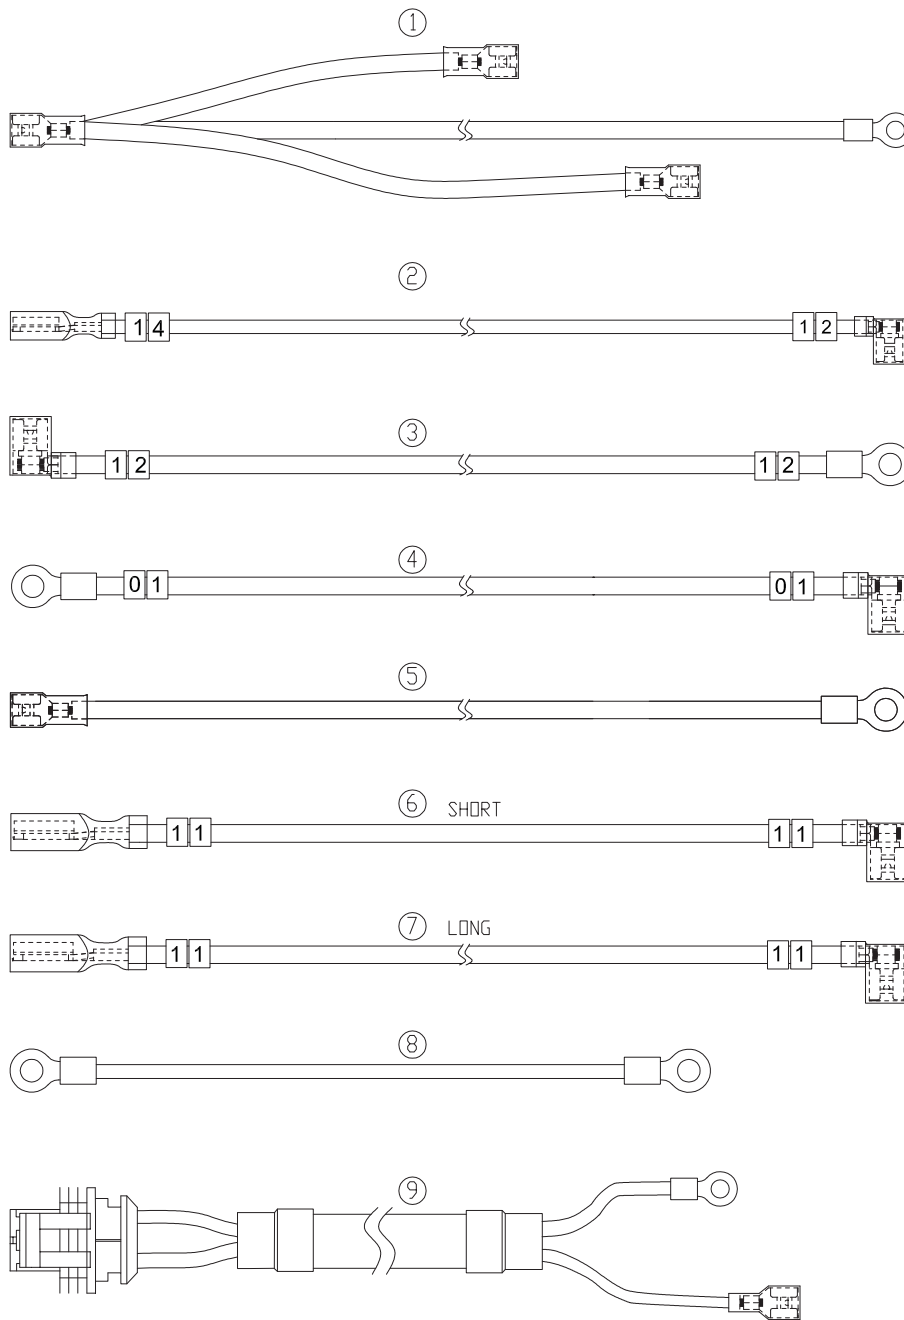

Part Notes:

- [1] - TSB 2017-006 VIPER AS530R safety seat switch contact improvement
 [2] - OPTIONAL

Pos.	Артикул	кол-во	Описание	Notes
1	VR26014	1	KIT SQUEEGEE LIFT CHAIN	
2	VR26015	1	KIT SQUEEGEE BRACKET	
3	VR26016	1	KIT SQUEEGEE MOUNTING PIVOT	
4	VR26017	1	KIT SQUEEGEE ADJUSTMENT HANDLE	
5	VR26018	1	KIT SQUEEGEE ADJUSTMENT BRACKET	
6	VR26006	1	SQUEEGEE BRACKET ASSEMBLY	

Part Notes:

[1] - OPTIONAL

Pos.	Артикул	кол-во	Описание	Notes
1	VR27111	1	RELAY CONNECT WIRE	
2	VR27140	1	CONNECT WIRE VAC CIRCUIT BREAK TO RELAY	
3	VS10216	1	CONNECT WIRE BRU CIRCUIT BREAK TO RELAY	
4	VR27153	1	CONNECT WIRE SPEED CTRL TO BINDING POST	
5	VR27152	1	CONNECT WIRE RELAY TO BINDING POST	
6	VR27150	1	CONNECT WIRE DRI CIRCUIT BREAK TO RELAY	
7	VR27151	1	CONNECT WIRE RELAY TO SPEED CONTROLLER	
8	VR27131	1	BRUSH MOTOR SHORT WIRE	
9	VR27120	1	CLEAN WATER LEVEL WIRE	