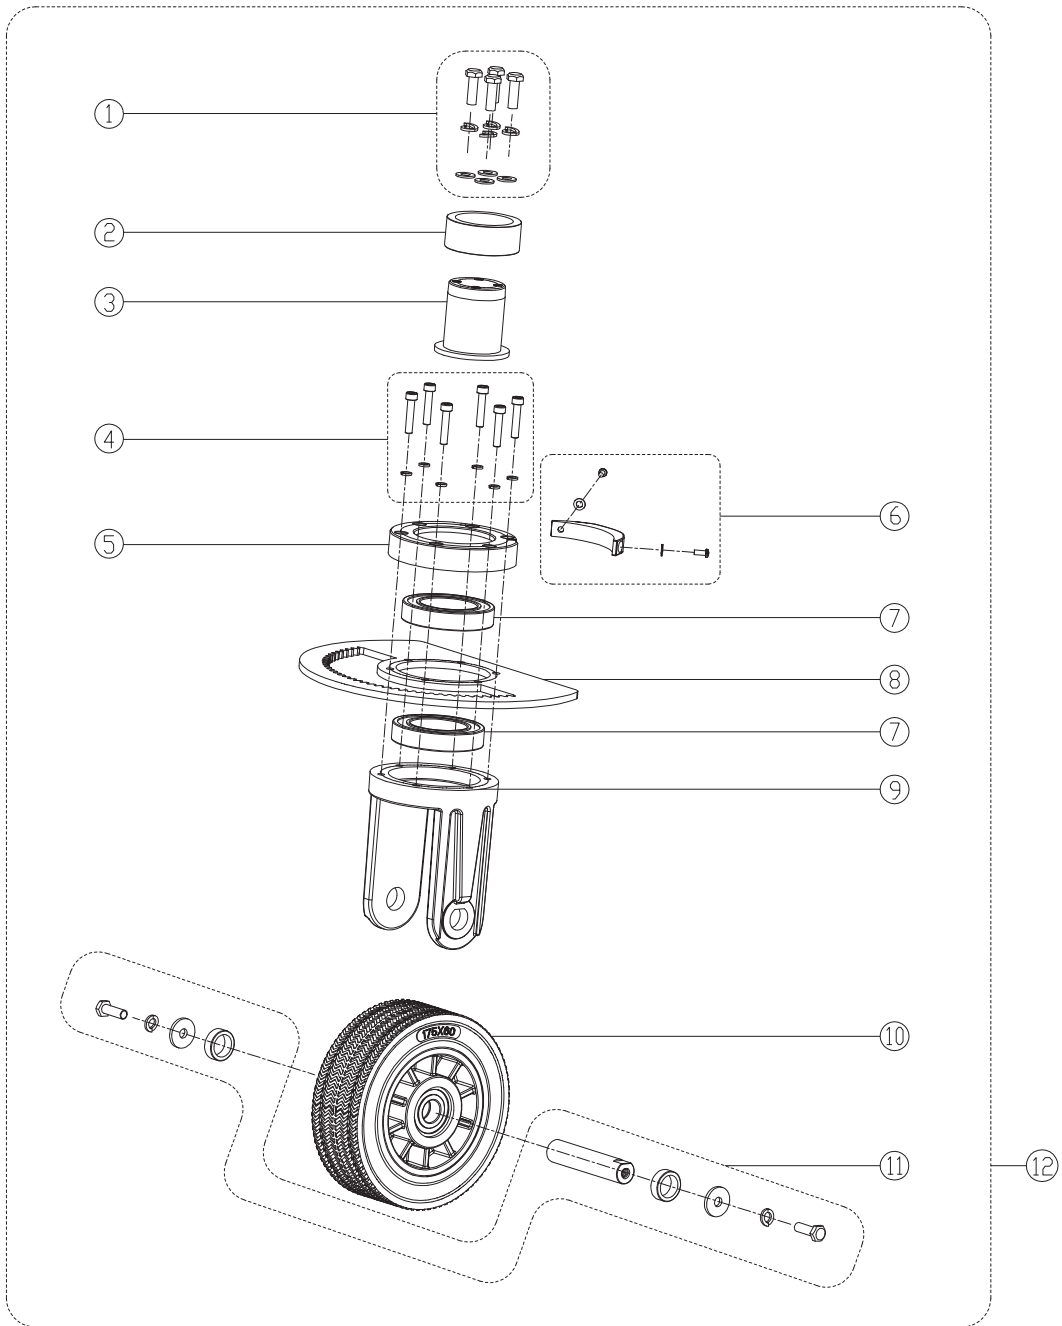

Pos.	Артикул	кол-во	Описание	Notes
1	VR23061	1	KIT HARDWARE FIXED PILLARS	
2	VR23036	1	FRONT WHEEL WASHER	
3	VR23035	1	FRONT WHEEL FIXED PILLARS	
4	VR23062	1	KIT HARDWARE FRONT WHEEL BRACKET	
5	VR23039	1	FIXED BEARING RING	
6	VR23047	1	KIT CONTACTOR	
7	VR23037	2	BEARING	
8	VR23034	1	BIG GEAR	
9	VR23031	1	FRONT WHEEL BRACKET	
10	VR23030	1	FRONT WHEEL	
11	VR23054	1	KIT WHEEL FIXED	
12	VR23043	1	FRONT WHEEL ASSEMBLY