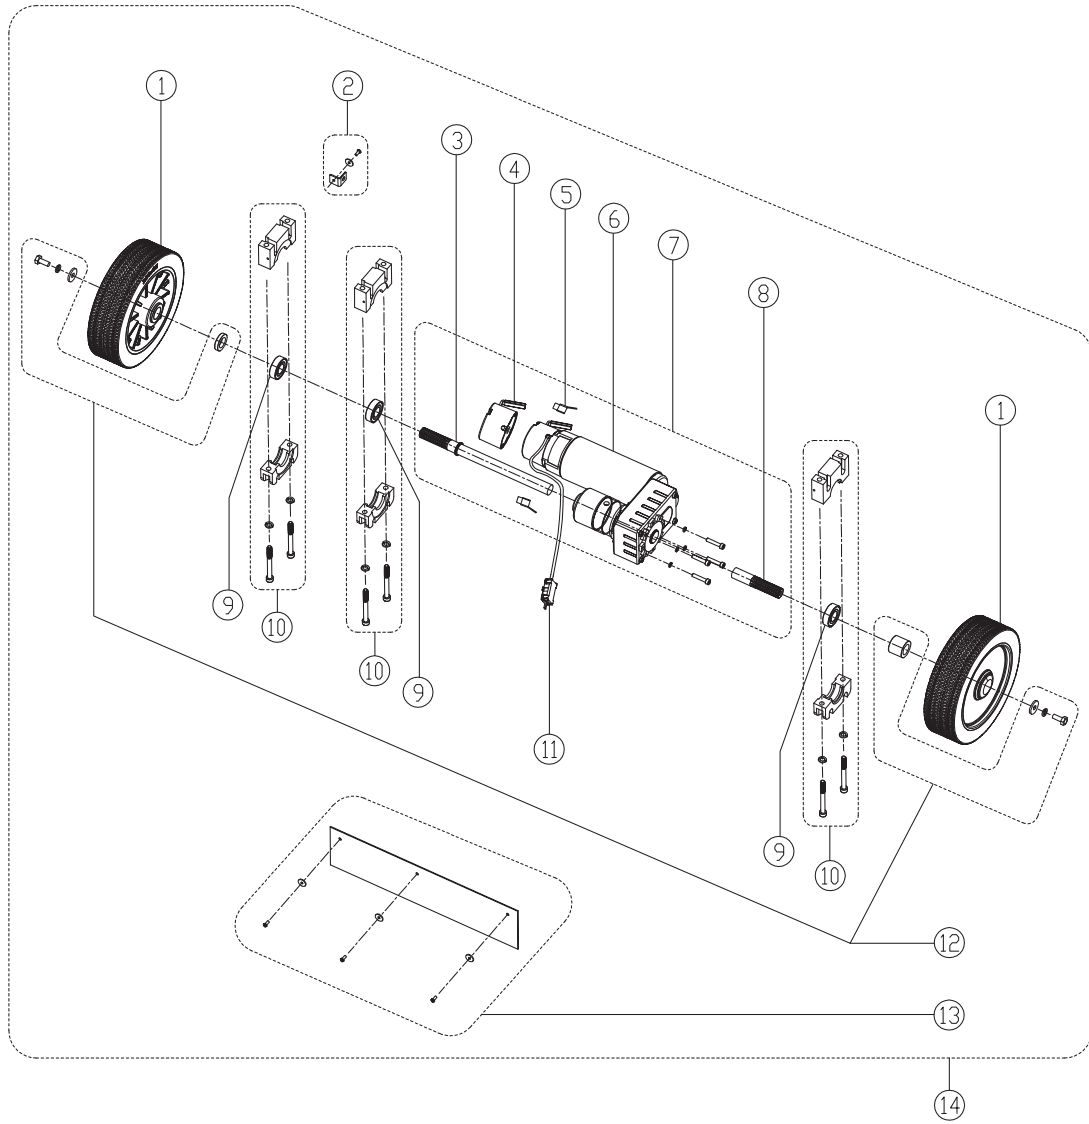

Pos.	Артикул	кол-во	Описание	Notes
1	VR23029	2	REAR WHELL	
2	VR23048	1	KIT HOOK BLOCK	
3	VR27022	1	MOTOR SHAFT LONG	
4	VR27025	1	KIT MOTOR BRAKE	
5	VR27024	2	CARBON BRUSH	
6	VR27020	1	MOTOR TRACTION	
7	VR23049	1	KIT MOTOR TRACTION	
8	VR27023	1	MOTOR SHAFT SHORT	
9	VF14075	3	BEARING 6004 2RS	
10	VR23050	3	KIT TRACTION MOUNT	
11	VR27100	1	WATERPROOF CASE	
12	VR23053	1	KIT REAR WHELL FIXED	
13	VR23051	1	KIT WATERPROOF BOARD	
14	VR23044	1	DRIVE MOTOR AND REAR WHEEL ASSEMBLY