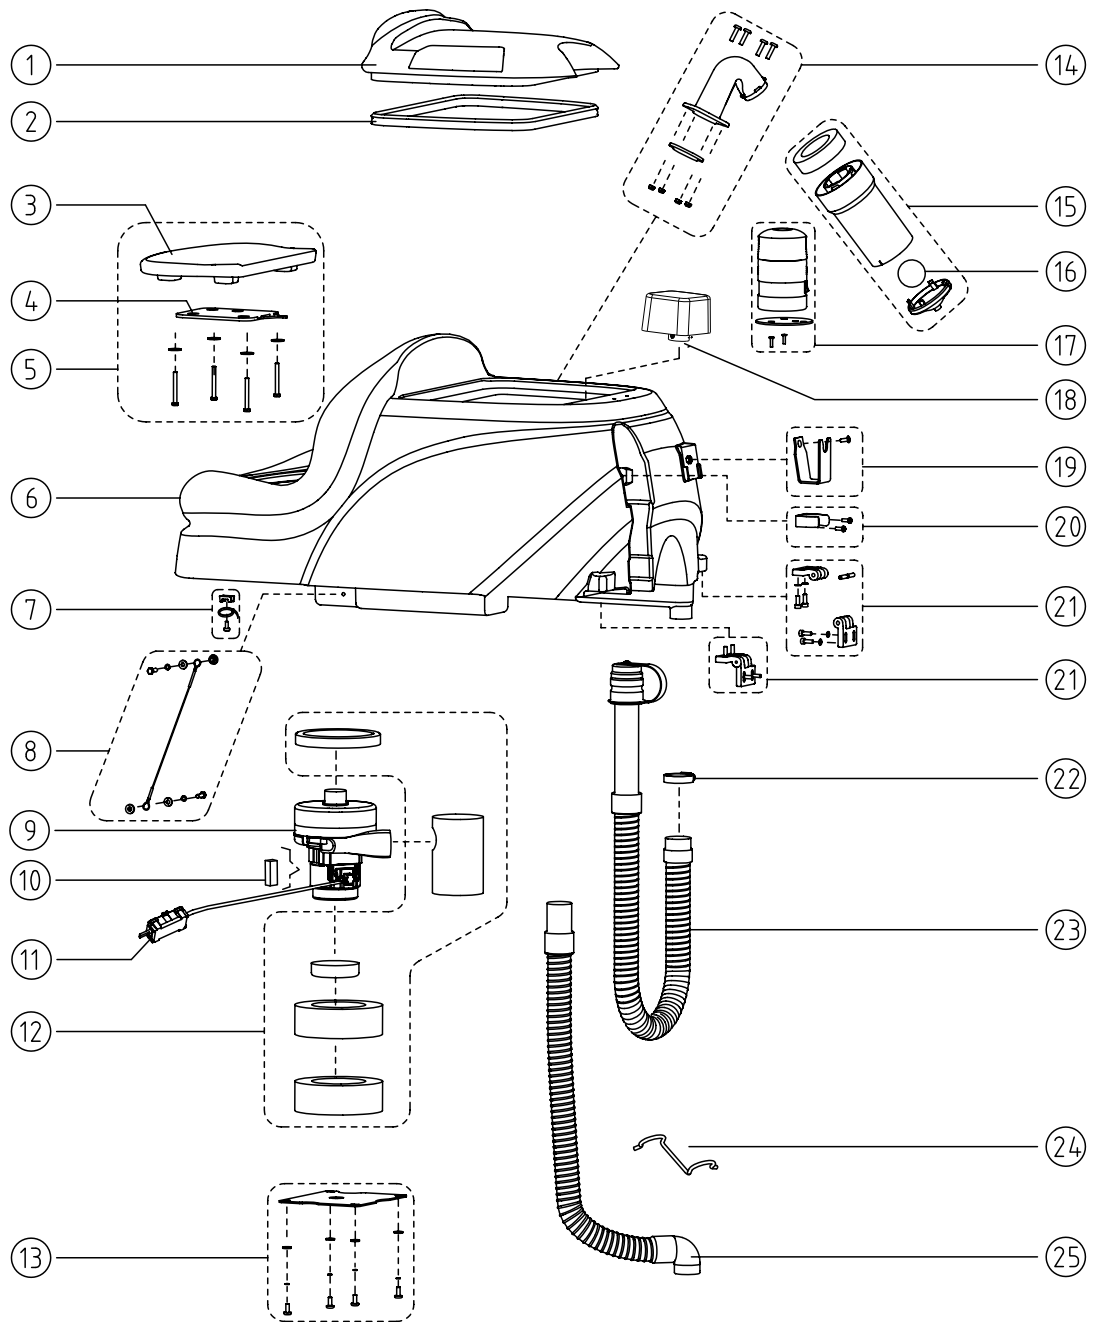

Pos.	Артикул	кол-во	Описание	Notes
1	VR22001	1	RECOVERY TANK COVER	
2	VR22002	1	GASKET	
3	VR22011	1	CUSHION	[1]
4	VR27012	1	CUSHION SWITCH KIT	[1]
5	VR22013	1	CUSHION KIT	[1]
6	VR22003	1	RECOVERY TANK	
7	VR22015	1	CABLE CLAMP	
8	VR22016	1	RECOVERY TANK PULL CABLE KIT	
9	VF90520	2	Вакуумный мотор	
10	VF90522	1	CARBON BRUSH FOR VACUUM MOTOR	
11	VR27100	1	WATERPROOF CASE	
12	VS10112	1	GASKET VACUUM MOTOR KIT	
13	VS10113	1	VACUUM MOTOR COVER KIT	
14	VS10110	1	ELBOW ADAPTOR KIT	
15	VF90534	1	Поплавковый клапан AS430B	
16	VR22019	1	FLOAT	
17	VR17160	1	KIT WARNING LIGHT	[2]
18	VR22021	1	DRAIN COVER	
19	VR17605	1	KIT SQUEEGEE HOOK	
20	VR22017	1	CLAMP DRAIN HOSE KIT	
21	VR22018	2	HINGE KIT	
22	VA20304	1	CLAMP	
23	VR22006	1	DRAIN HOSE	
24	VF83150	1	Держатель стяжки	
25	VF84223	1	HOSE D52X1420MM	

Part Notes:

1. [1] - TSB 2017-006 VIPER AS530R safety seat switch contact improvement
   [2] - OPTIONAL