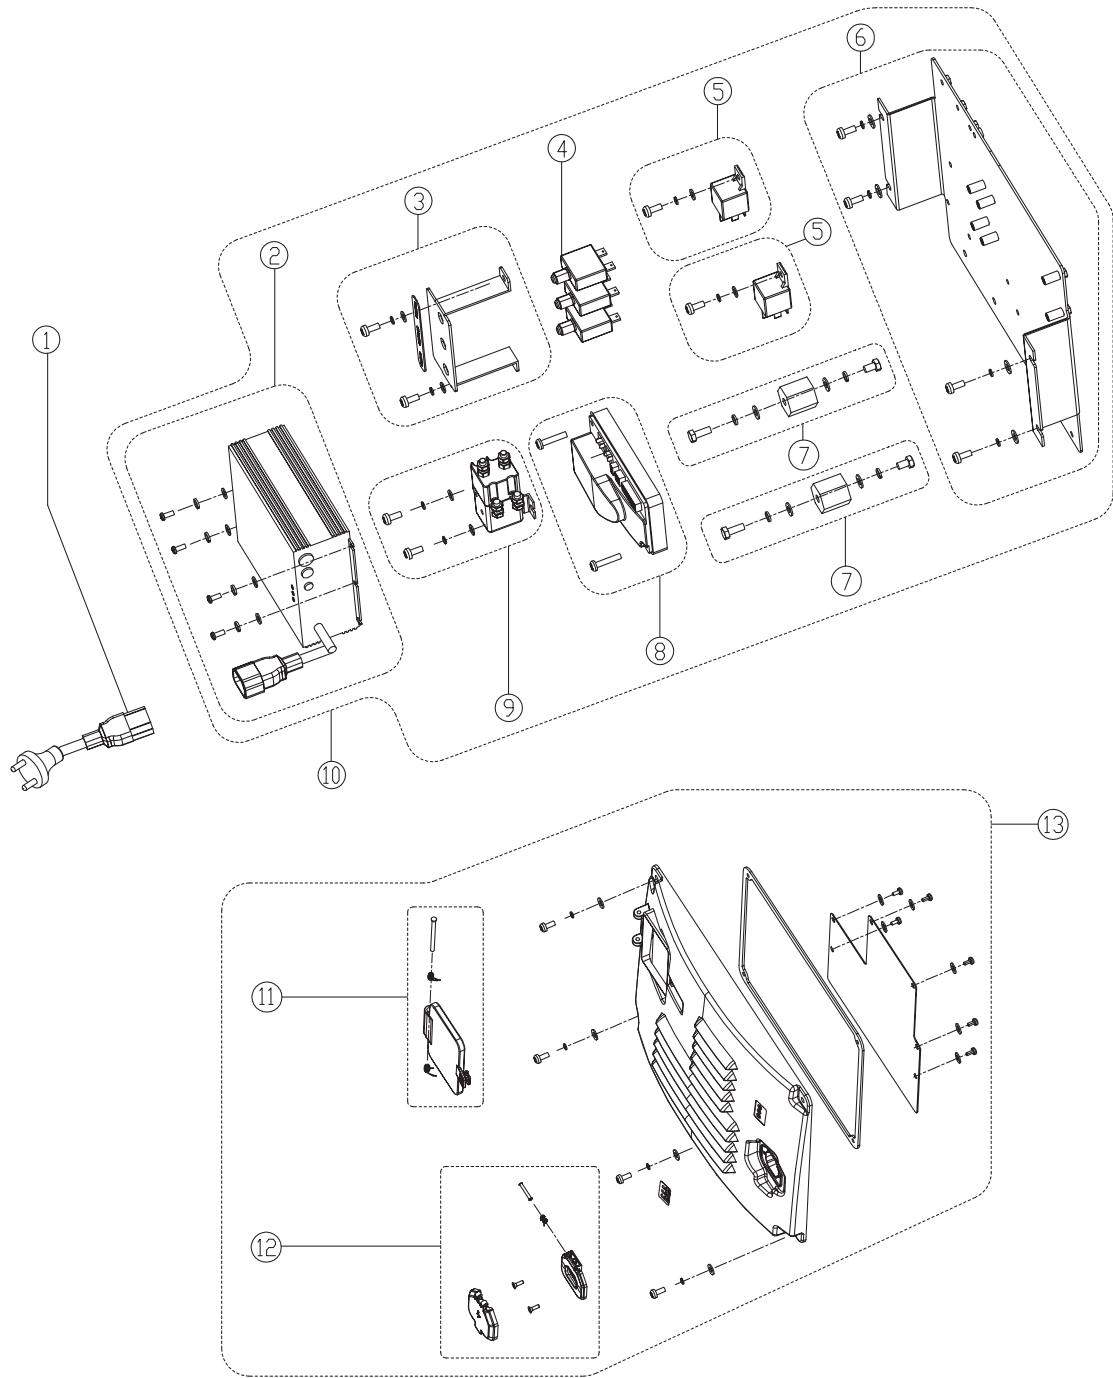

Pos.	Артикул	кол-во	Описание	Notes
1	VF89725	1	POWER LINE EU	[1]
1	VF89724	1	CHARGING CABLE FOR US 300V 16AWG	[1]
1	VF89726	1	CHARGING CABLE UK PLUG	[1]
2	VR21057	1	KIT CHARGER US VERSION	[1]
2	VR21053	1	KIT CHARGER	[1]
3	VR21044	1	KIT FIX BRACKET	
4	ZD48320	3	Щетки угол. комп. с загл.	
5	VR21045	2	KIT RELAY	
6	VR21046	1	KIT ELECTRIC PARTS MOUNTING PLATE	
7	VR21047	2	KIT CONNECT WIRE POLE	
8	VR21048	1	KIT DRIVE MOTOR CONTROL	
9	VR21049	1	KIT CONTACTOR	
10	VR21002	1	KIT ELECTRIC PARTS MOUNTING PLATE	
10	VR21060	1	KIT ELECTRIC PARTS MOUNTING PLATE KOREA	[2]
11	VR13120	1	KIT TRANSPARENT LID	
12	VS10126	1	CHARGER SOKET KIT	
13	VR21005	1	LID KIT ELECTRIC BOX	

Part Notes:

1. [1] - Item No.1 and No.2 NOT FOR KOREA
   [2] - (KOREA)