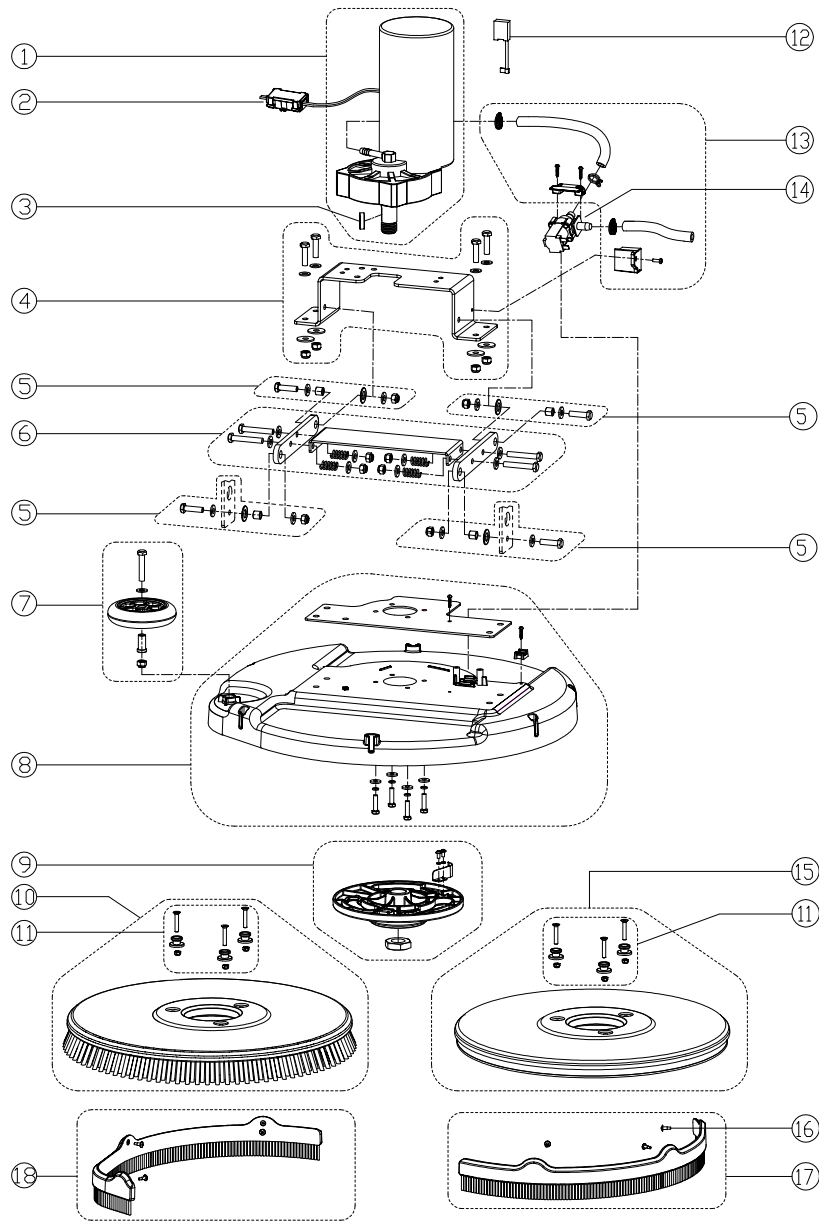

Pos.	Артикул	кол-во	Описание	Notes
1	VR27010	1	KIT BRUSH MOTOR	
2	VR27100	1	WATERPROOF CASE	
3	VR25013	1	SHAFT KEY	
4	VR25041	1	KIT BRUSH LIFT PLATE	
5	VR25042	1	KIT BRUSH LIFT ARM CONNECTION	
6	VR25043	1	KIT BRUSH LIFT ARM	
7	VR25044	1	KIT BUMPER WHEEL	
8	VR25045	1	KIT BRUSH DECK	
9	VR25046	1	KIT PLATE DRIVE	
10	VR25014	1	KIT BRUSH	
11	VR25048	1	KIT BRUSH SREW	
12	VF89116	4	CARBON BRUSH KIT	
13	VR25047	1	KIT SOLENOID VALVE	
14	VR25030	1	SOLENOID VALVE	
15	VR25022	1	PAD DRIVER 20 INCH	[1]
16	VS10516	6	STEP SCREW	
17	VR25026	1	SKIRT KIT LEFT AS530R	[1]
18	VR25025	1	SKIRT KIT RIGHT AS530R	[1]

Part Notes:

1. [1] - OPTIONAL
   FOR EU AND UK