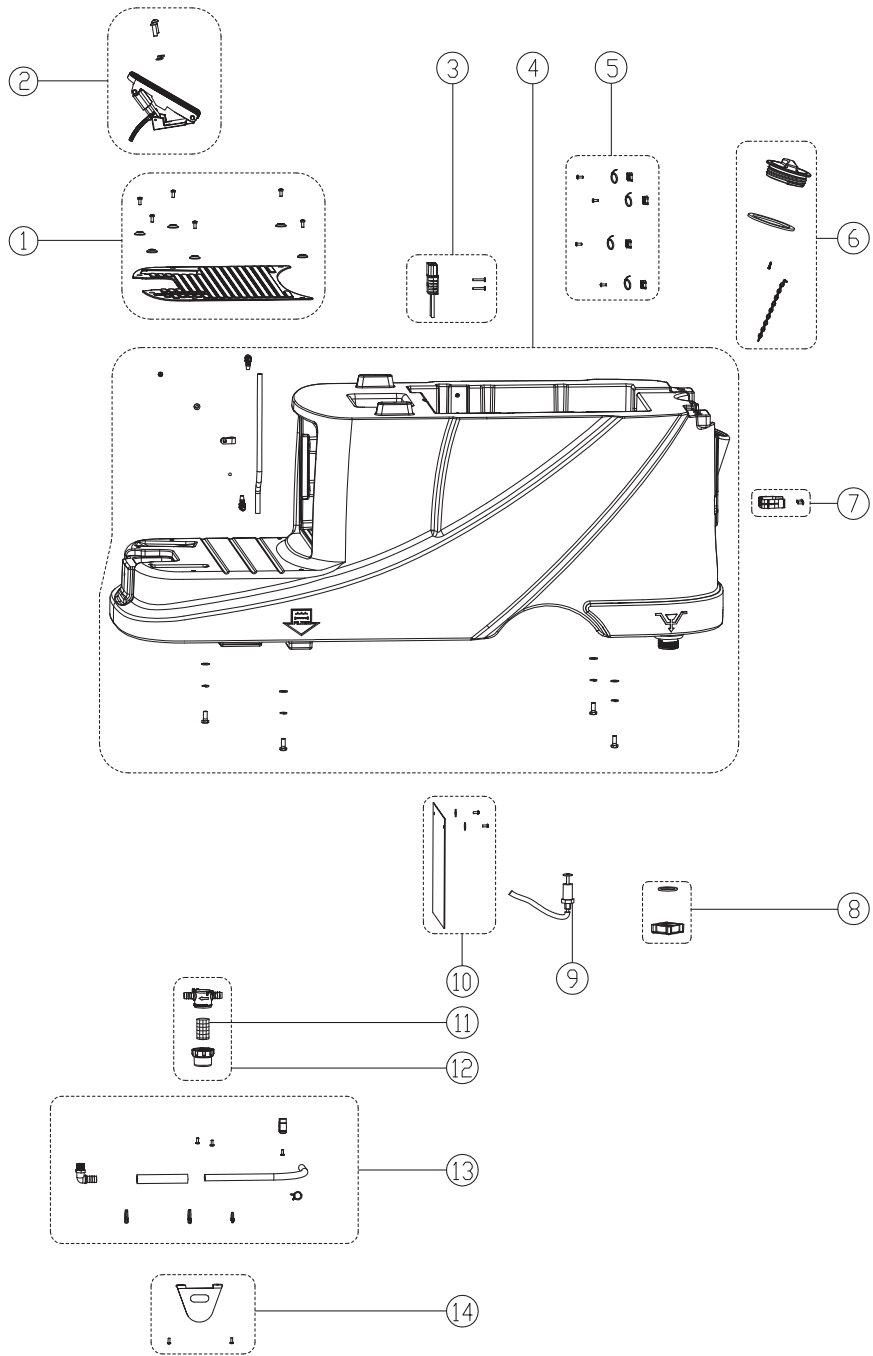

Part Notes:

[1] - US

Pos.	Артикул	кол-во	Описание	Notes
1	VR27010	1	KIT BRUSH MOTOR	
2	VR27100	1	WATERPROOF CASE	
3	VR25013	1	SHAFT KEY	
4	VR25041	1	KIT BRUSH LIFT PLATE	
5	VR25042	1	KIT BRUSH LIFT ARM CONNECTION	
6	VR25043	1	KIT BRUSH LIFT ARM	
7	VR25044	1	KIT BUMPER WHEEL	
8	VR25045	1	KIT BRUSH DECK	
9	VR25046	1	KIT PLATE DRIVE	
10	VR25014	1	KIT BRUSH	
11	VR25048	1	KIT BRUSH SREW	
12	VF89116	4	CARBON BRUSH KIT	
13	VR25047	1	KIT SOLENOID VALVE	
14	VR25030	1	SOLENOID VALVE	
15	VR25022	1	PAD DRIVER 20 INCH	[1]
16	VS10516	6	STEP SCREW	
17	VR25026	1	SKIRT KIT LEFT AS530R	[1]
18	VR25025	1	SKIRT KIT RIGHT AS530R	[1]

Part Notes:

- [1] - OPTIONAL
FOR EU AND UK

Pos.	Артикул	кол-во	Описание	Notes
1	VR21021	1	KIT ANTI-SKID PLATE	
2	VR21022	1	KIT SPEED CONTROL PEDAL	
3	VR21037	1	KIT INPUT CONNECTION CABLE	
4	VR21038	1	KIT SOLUTION TANK	
5	VR21039	1	KIT WIRE CLAMP	
6	VR21023	1	KIT SOLUTION COVER	
7	VR21040	1	KIT HOSE CLAMP	
8	VF90536	1	COVER KIT WATER OUTLET	
9	VR13430	1	SWITCH SOLUTION TANK WATER LEVEL	
10	VR21041	1	KIT WATERPROOF BOARD	
11	VF90608	1	FILTER NET	
12	VF90621	1	Фильтр очистки воды	
13	VR21042	1	HOSE ADAPTOR	
14	VR21043	1	KIT FILTER PROTECTION	