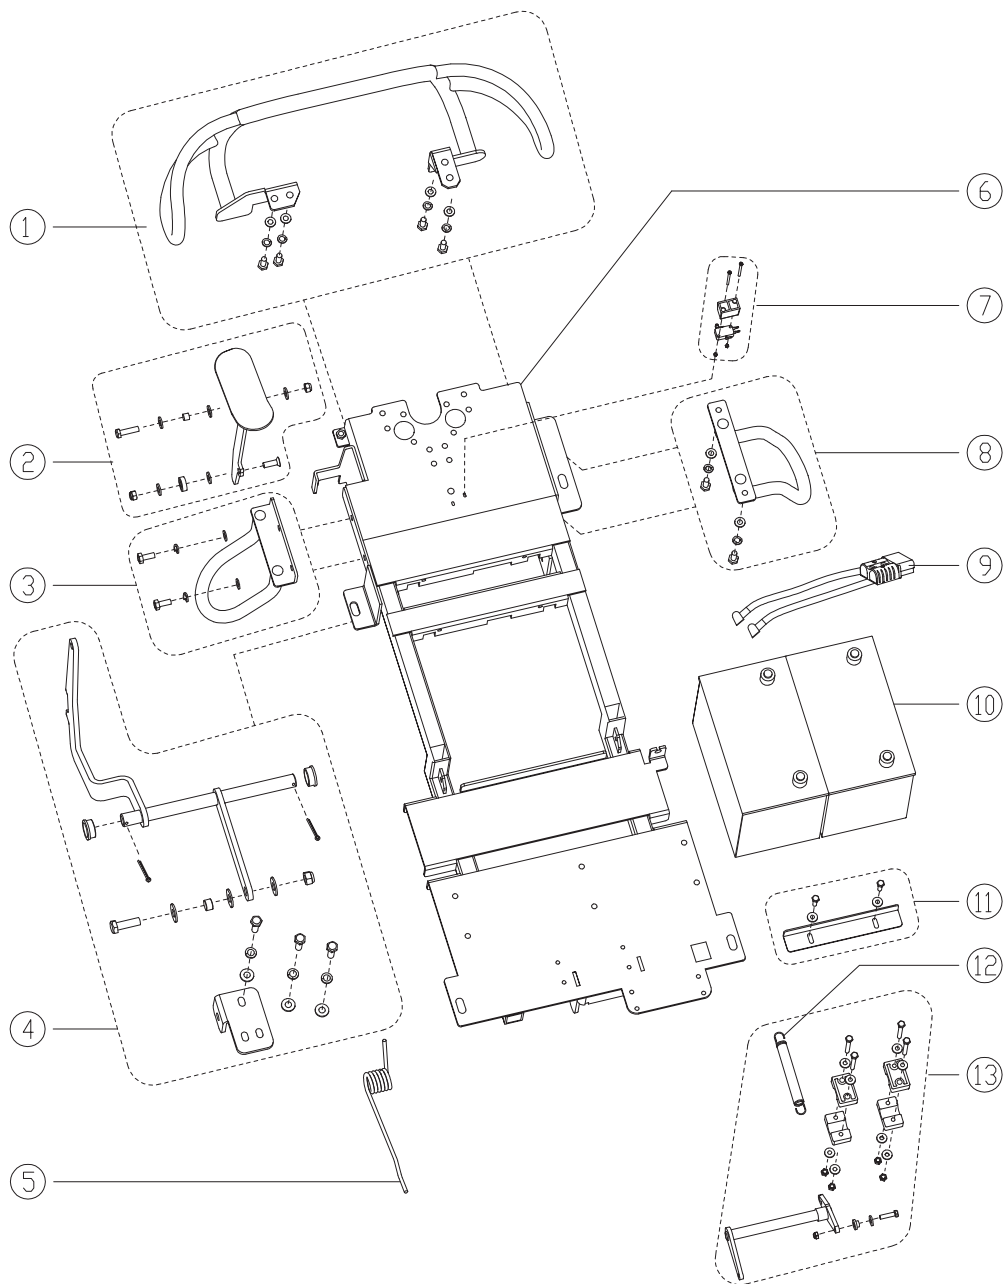

PARTS LIST

2019.08.21

TABLE OF CONTENTS

Overview	1
Chassis and bumper	3
Front wheel	5
Drive motor, Rear wheel	7
Direction control	9
Front main frame	11
Control housing	13
Brush	15
Solution tank	17
Electric parts	19
Recovery tank	21
Squeegee bracket	23
Squeegee	25
Electric parts - Cables	27
Electric parts - Cables 2	29
Speed control cable	31
Main connection cable	33
Wear and Tear Parts	35
Wiring diagram	37

Pos.	Артикул	кол-во	Описание	Notes
1		1	CHASSIS ASSEMBLY	[1]
2		1	LEFT BUMPER ASSEMBLY	[1]
3		1	FRONT WHEEL ASSEMBLY	[2]
4		1	BRUSH LIFTING PEDAL ASSEMBLY	[1]
5		1	KIT FRONT BUMPER	[1]
6		1	RIGHT BUMPER ASSEMBLY	[1]
7		1	FRONT MAIN FRAME ASSEMBLY	[3]
8		1	FRONT HOUSING ASSEMBLY	[4]
9		1	DIRECTION CONTROL ASSEMBLY	[5]
10		1	RECOVERY TANK COVER ASSEMBLY	[6]
11		1	RECOVERY TANK ASSEMBLY	[6]
12		1	SOLUTION TANK ASSEMBLY	[7]
13		1	BATTERIES	
14		1	DRIVE MOTOR AND REAR WHEEL ASSEMBLY	[8]
15		1	SQUEEGEE BRACKET ASSEMBLY	[9]
16		1	SQUEEGEE ASSEMBLY	[10]
17		1	BRUSH ASSEMBLY	[11]

Part Notes:

- [1] - Chassis and bumper
- [2] - Front wheel
- [3] - Front main frame
- [4] - Control housing
- [5] - Direction control
- [6] - Recovery tank
- [7] - Solution tank
- [8] - Drive motor, Rear wheel
- [9] - Squeegee bracket
- [10] - Squeegee
- [11] - Brush