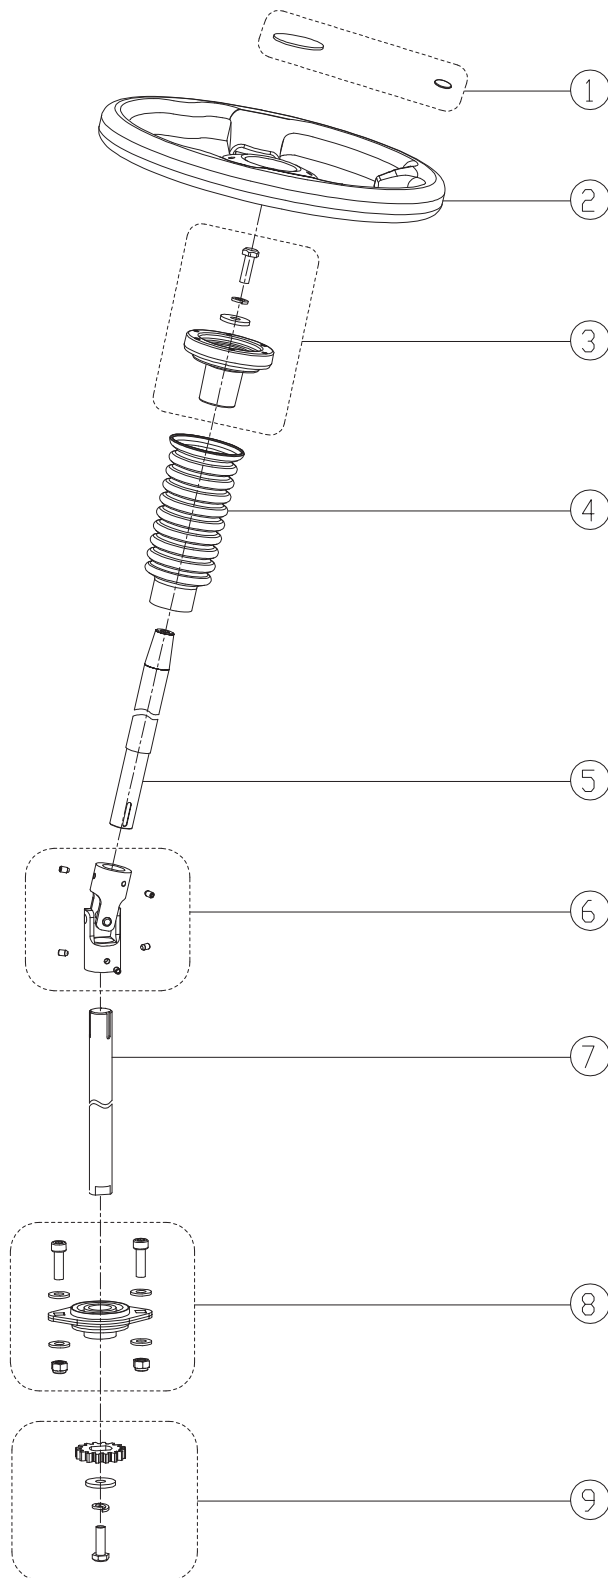

Pos.	Артикул	кол-во	Описание	Notes
1	VR24084	1	KIT STEERING WHEEL LOGO	
2	VR10016	1	STEERING WHEEL	
3	VR24085	1	KIT STEERING WHEEL LOCK	
4	VR24011	1	RUBBER SLEEVE STEERING WHEEL	
5	VR24010	1	UP SHAFT STEERING WHEEL	
6	VR10040	1	KIT UNIVERSAL JOINT	
7	VR24029	1	DOWN SHAFT STEERING WHEEL	
8	VR24087	1	KIT BEARING WITH BRACKET	
9	VR24086	1	KIT GEAR