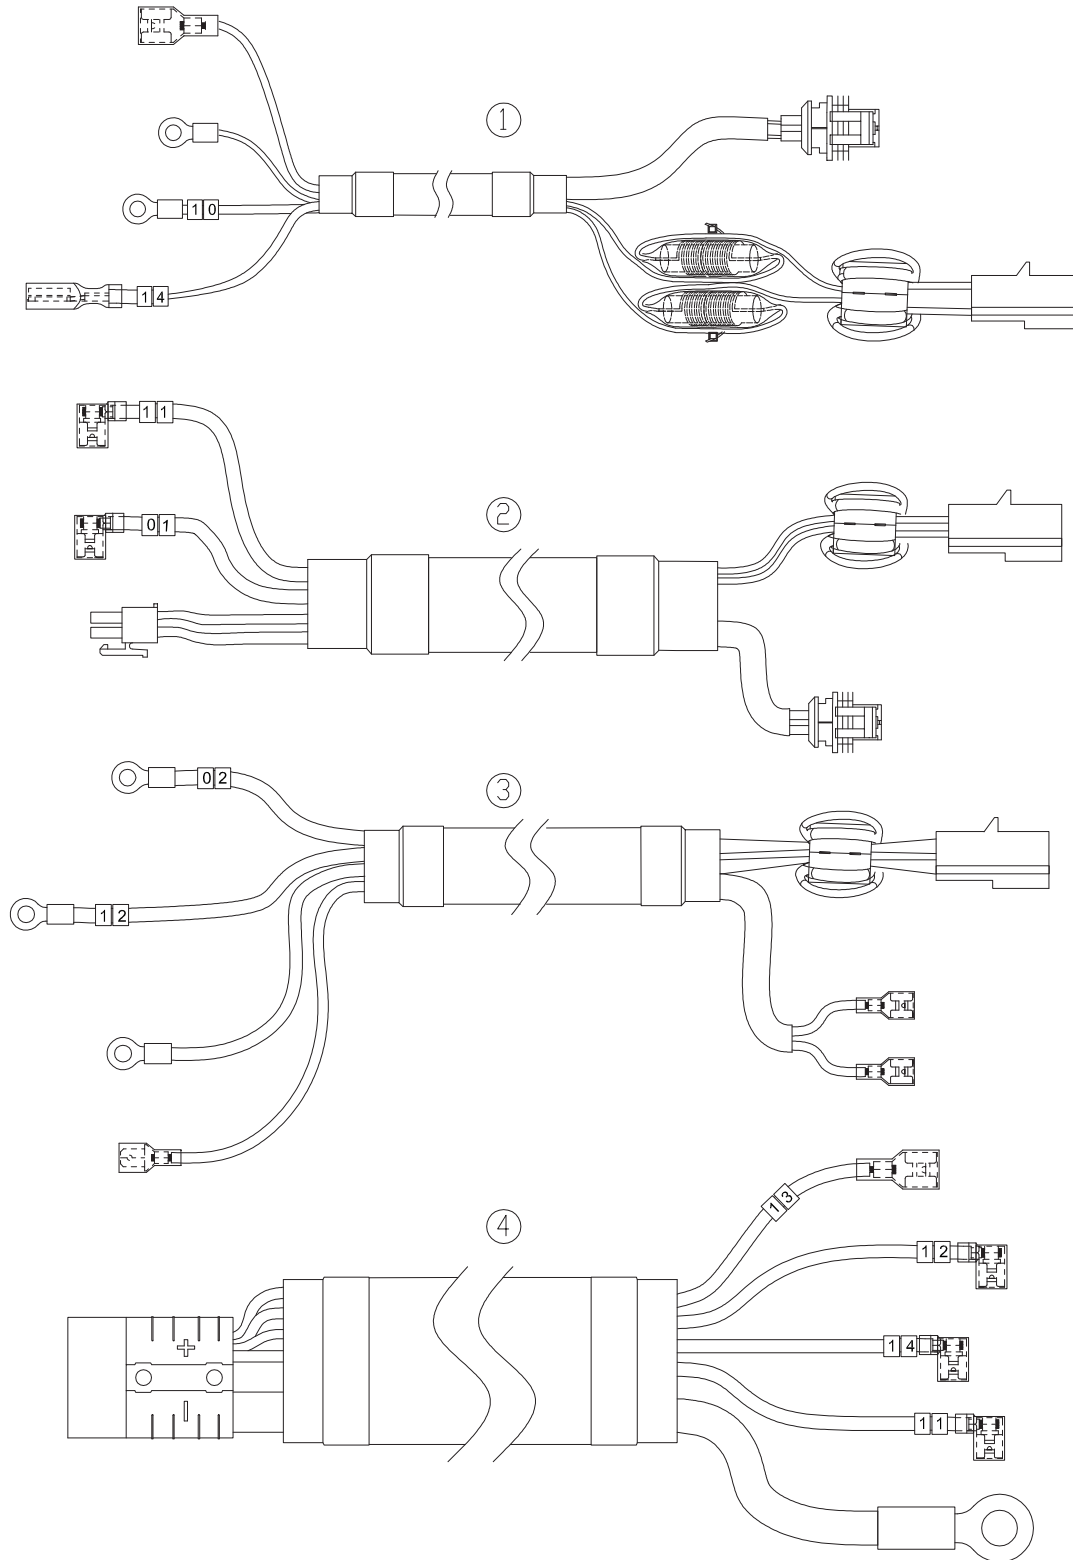

Part Notes:

- [1] - Item No.1 and No.2 NOT FOR KOREA
 [2] - (KOREA)

Pos.	Артикул	кол-во	Описание	Notes
1	VR22001	1	RECOVERY TANK COVER	
2	VR22002	1	GASKET	
3	VR22011	1	CUSHION	[1]
4	VR27012	1	CUSHION SWITCH KIT	[1]
5	VR22013	1	CUSHION KIT	[1]
6	VR22003	1	RECOVERY TANK	
7	VR22015	1	CABLE CLAMP	
8	VR22016	1	RECOVERY TANK PULL CABLE KIT	
9	VF90520	2	Вакуумный мотор	
10	VF90522	1	CARBON BRUSH FOR VACUUM MOTOR	
11	VR27100	1	WATERPROOF CASE	
12	VS10112	1	GASKET VACUUM MOTOR KIT	
13	VS10113	1	VACUUM MOTOR COVER KIT	
14	VS10110	1	ELBOW ADAPTOR KIT	
15	VF90534	1	Поплавковый клапан AS430B	
16	VR22019	1	FLOAT	
17	VR17160	1	KIT WARNING LIGHT	[2]
18	VR22021	1	DRAIN COVER	
19	VR17605	1	KIT SQUEEGEE HOOK	
20	VR22017	1	CLAMP DRAIN HOSE KIT	
21	VR22018	2	HINGE KIT	
22	VA20304	1	CLAMP	
23	VR22006	1	DRAIN HOSE	
24	VF83150	1	Держатель стяжки	
25	VF84223	1	HOSE D52X1420MM	

Part Notes:

- [1] - TSB 2017-006 VIPER AS530R safety seat switch contact improvement
 [2] - OPTIONAL

Pos.	Артикул	кол-во	Описание	Notes
1	VR26014	1	KIT SQUEEGEE LIFT CHAIN	
2	VR26015	1	KIT SQUEEGEE BRACKET	
3	VR26016	1	KIT SQUEEGEE MOUNTING PIVOT	
4	VR26017	1	KIT SQUEEGEE ADJUSTMENT HANDLE	
5	VR26018	1	KIT SQUEEGEE ADJUSTMENT BRACKET	
6	VR26006	1	SQUEEGEE BRACKET ASSEMBLY	

Part Notes:

[1] - OPTIONAL

Pos.	Артикул	кол-во	Описание	Notes
1	VR27111	1	RELAY CONNECT WIRE	
2	VR27140	1	CONNECT WIRE VAC CIRCUIT BREAK TO RELAY	
3	VS10216	1	CONNECT WIRE BRU CIRCUIT BREAK TO RELAY	
4	VR27153	1	CONNECT WIRE SPEED CTRL TO BINDING POST	
5	VR27152	1	CONNECT WIRE RELAY TO BINDING POST	
6	VR27150	1	CONNECT WIRE DRI CIRCUIT BREAK TO RELAY	
7	VR27151	1	CONNECT WIRE RELAY TO SPEED CONTROLLER	
8	VR27131	1	BRUSH MOTOR SHORT WIRE	
9	VR27120	1	CLEAN WATER LEVEL WIRE	