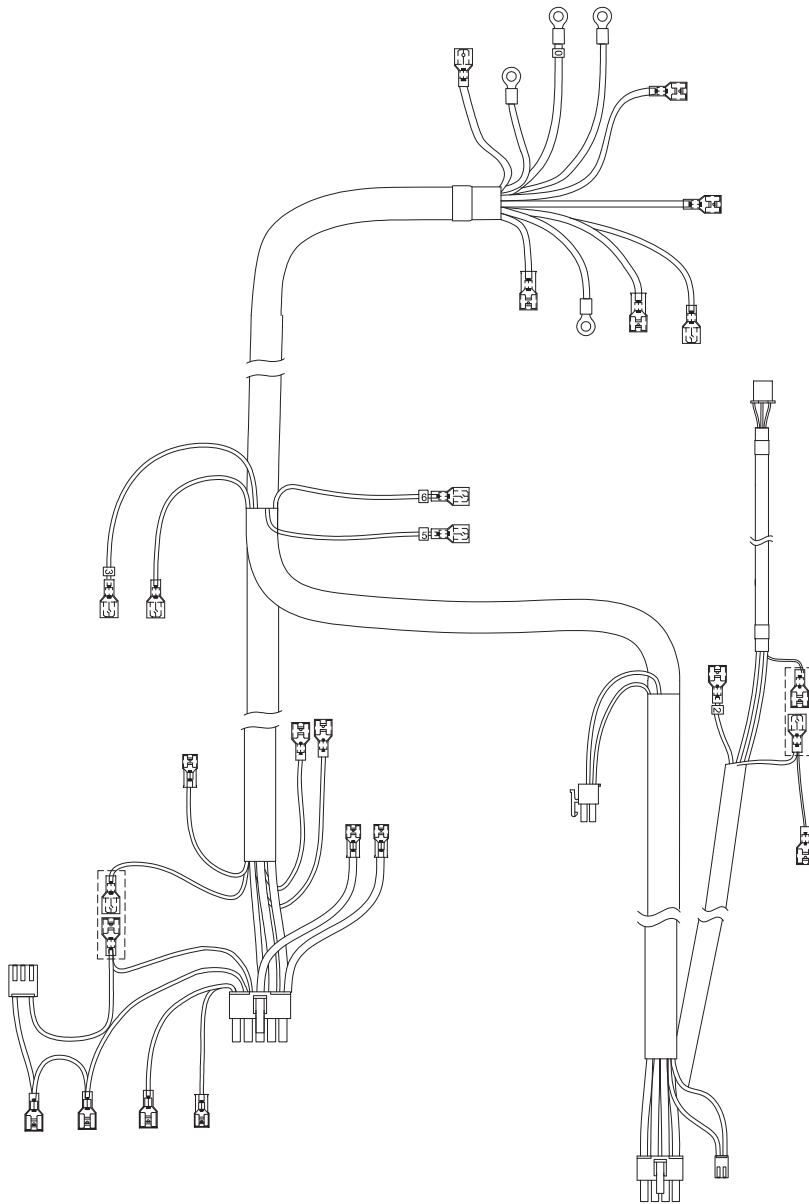

Part Notes:

[1] - OPTIONAL

Pos.	Артикул	кол-во	Описание	Notes
1	VR27111	1	RELAY CONNECT WIRE	
2	VR27140	1	CONNECT WIRE VAC CIRCUIT BREAK TO RELAY	
3	VS10216	1	CONNECT WIRE BRU CIRCUIT BREAK TO RELAY	
4	VR27153	1	CONNECT WIRE SPEED CTRL TO BINDING POST	
5	VR27152	1	CONNECT WIRE RELAY TO BINDING POST	
6	VR27150	1	CONNECT WIRE DRI CIRCUIT BREAK TO RELAY	
7	VR27151	1	CONNECT WIRE RELAY TO SPEED CONTROLLER	
8	VR27131	1	BRUSH MOTOR SHORT WIRE	
9	VR27120	1	CLEAN WATER LEVEL WIRE	

Pos.	Артикул	кол-во	Описание	Notes
1	VR27141	1	VACUUM MOTOR CONNECT WIRE	
1	VR27142	1	VACUUM MOTOR CONNECT WIRE	[1]
2	VR27154	1	DRIVE MOTOR CONNECT WIRE	
2	VR27156	1	DRIVE MOTOR CONNECT WIRE	[1]
3	VR27130	1	BRUSH MOTOR CONNECT WIRE	
3	VR27133	1	BRUSH MOTOR CONNECT WIRE	[1]
4	VR27110	1	24V INPUT LINE WIRE	

Part Notes:

[1] - For AS530R-XX version except AS530R-EU.

Pos.	Артикул	кол-во	Описание	Notes
1	VR27155	1	MOTOR SPEED CONTROLLER CONNECT WIRE	

Main connection cable

AS530R

2017.11.02

2016.09.12

Pos.	Артикул	кол-во	Описание	Notes
1	VR27112	1	MAIN CONNECT WIRE	