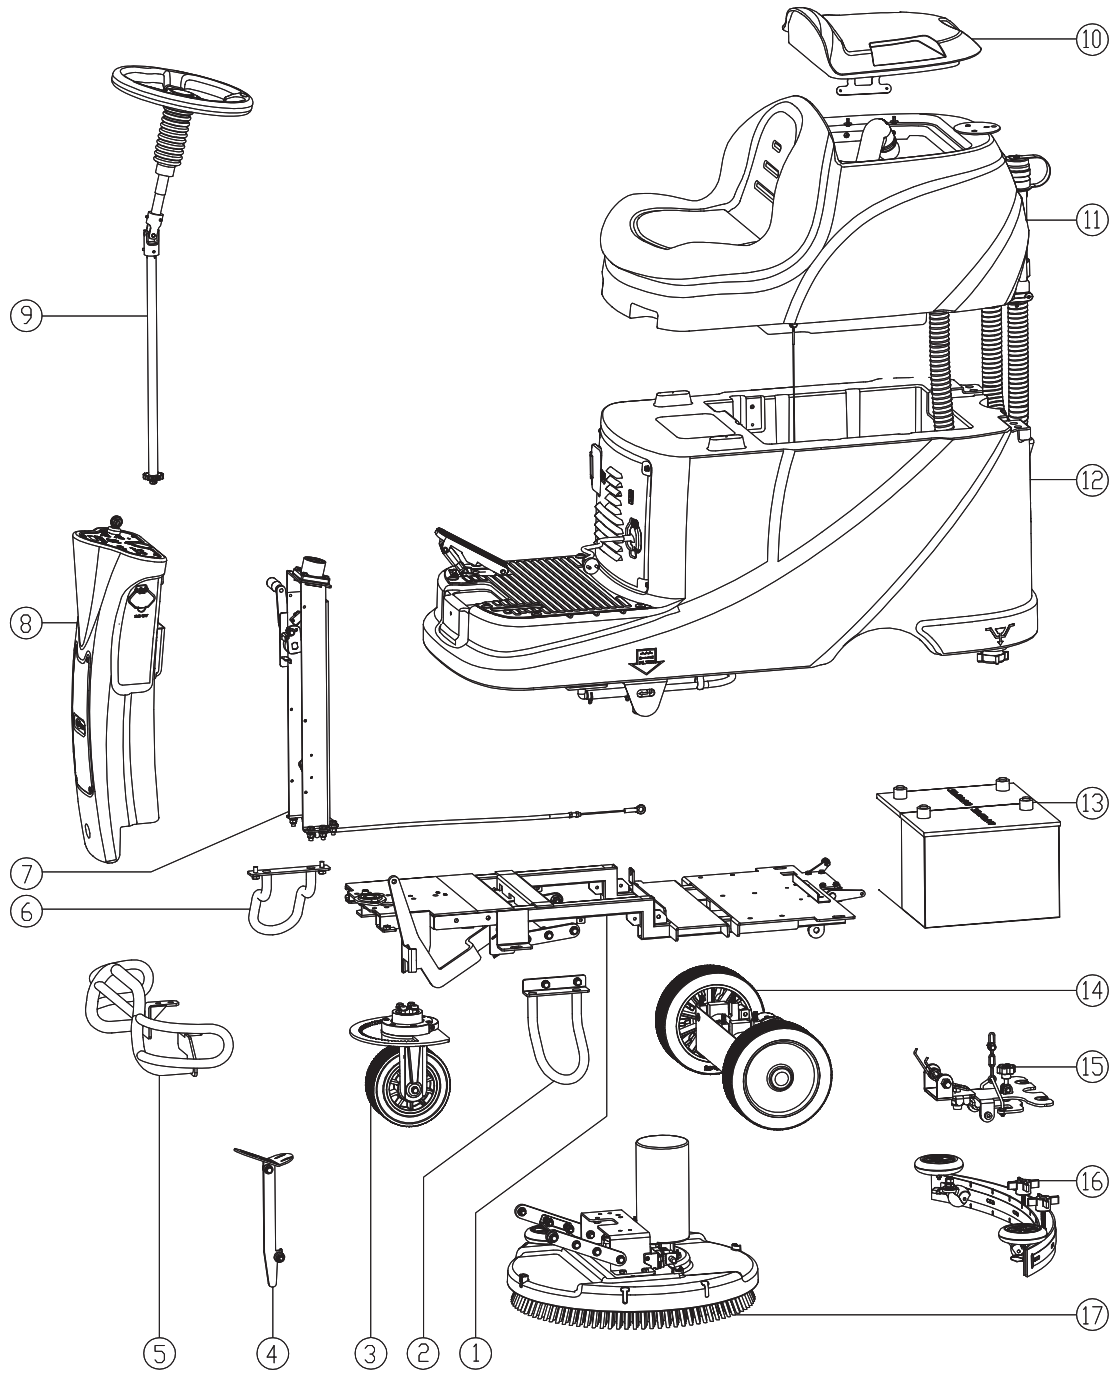

PARTS LIST

2019.08.21

TABLE OF CONTENTS

Overview	1
Chassis and bumper	3
Front wheel	5
Drive motor, Rear wheel	7
Direction control	9
Front main frame	11
Control housing	13
Brush	15
Solution tank	17
Electric parts	19
Recovery tank	21
Squeegee bracket	23
Squeegee	25
Electric parts - Cables	27
Electric parts - Cables 2	29
Speed control cable	31
Main connection cable	33
Wear and Tear Parts	35
Wiring diagram	37

Pos.	Артикул	кол-во	Описание	Notes
1		1	CHASSIS ASSEMBLY	[1]
2		1	LEFT BUMPER ASSEMBLY	[1]
3		1	FRONT WHEEL ASSEMBLY	[2]
4		1	BRUSH LIFTING PEDAL ASSEMBLY	[1]
5		1	KIT FRONT BUMPER	[1]
6		1	RIGHT BUMPER ASSEMBLY	[1]
7		1	FRONT MAIN FRAME ASSEMBLY	[3]
8		1	FRONT HOUSING ASSEMBLY	[4]
9		1	DIRECTION CONTROL ASSEMBLY	[5]
10		1	RECOVERY TANK COVER ASSEMBLY	[6]
11		1	RECOVERY TANK ASSEMBLY	[6]
12		1	SOLUTION TANK ASSEMBLY	[7]
13		1	BATTERIES	
14		1	DRIVE MOTOR AND REAR WHEEL ASSEMBLY	[8]
15		1	SQUEEGEE BRACKET ASSEMBLY	[9]
16		1	SQUEEGEE ASSEMBLY	[10]
17		1	BRUSH ASSEMBLY	[11]

Part Notes:

- [1] - Chassis and bumper
- [2] - Front wheel
- [3] - Front main frame
- [4] - Control housing
- [5] - Direction control
- [6] - Recovery tank
- [7] - Solution tank
- [8] - Drive motor, Rear wheel
- [9] - Squeegee bracket
- [10] - Squeegee
- [11] - Brush