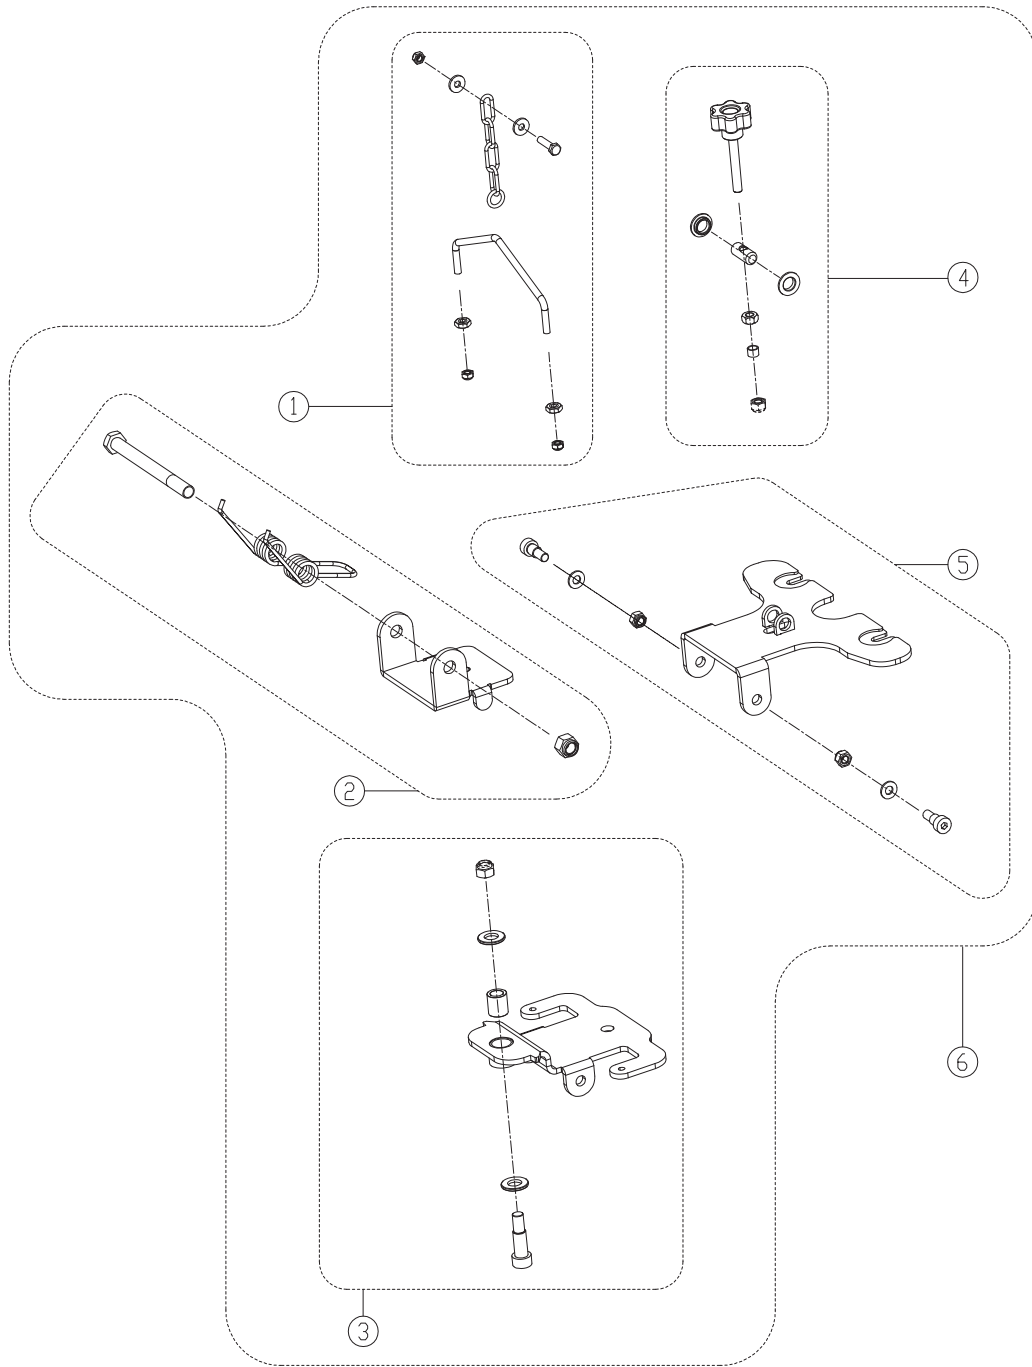

Part Notes:

- [1] - OPTIONAL
FOR EU AND UK

Pos.	Артикул	кол-во	Описание	Notes
1	VR21021	1	KIT ANTI-SKID PLATE	
2	VR21022	1	KIT SPEED CONTROL PEDAL	
3	VR21037	1	KIT INPUT CONNECTION CABLE	
4	VR21038	1	KIT SOLUTION TANK	
5	VR21039	1	KIT WIRE CLAMP	
6	VR21023	1	KIT SOLUTION COVER	
7	VR21040	1	KIT HOSE CLAMP	
8	VF90536	1	COVER KIT WATER OUTLET	
9	VR13430	1	SWITCH SOLUTION TANK WATER LEVEL	
10	VR21041	1	KIT WATERPROOF BOARD	
11	VF90608	1	FILTER NET	
12	VF90621	1	Фильтр очистки воды	
13	VR21042	1	HOSE ADAPTOR	
14	VR21043	1	KIT FILTER PROTECTION	

Part Notes:

- [1] - Item No.1 and No.2 NOT FOR KOREA
 [2] - (KOREA)

Pos.	Артикул	кол-во	Описание	Notes
1	VR22001	1	RECOVERY TANK COVER	
2	VR22002	1	GASKET	
3	VR22011	1	CUSHION	[1]
4	VR27012	1	CUSHION SWITCH KIT	[1]
5	VR22013	1	CUSHION KIT	[1]
6	VR22003	1	RECOVERY TANK	
7	VR22015	1	CABLE CLAMP	
8	VR22016	1	RECOVERY TANK PULL CABLE KIT	
9	VF90520	2	Вакуумный мотор	
10	VF90522	1	CARBON BRUSH FOR VACUUM MOTOR	
11	VR27100	1	WATERPROOF CASE	
12	VS10112	1	GASKET VACUUM MOTOR KIT	
13	VS10113	1	VACUUM MOTOR COVER KIT	
14	VS10110	1	ELBOW ADAPTOR KIT	
15	VF90534	1	Поплавковый клапан AS430B	
16	VR22019	1	FLOAT	
17	VR17160	1	KIT WARNING LIGHT	[2]
18	VR22021	1	DRAIN COVER	
19	VR17605	1	KIT SQUEEGEE HOOK	
20	VR22017	1	CLAMP DRAIN HOSE KIT	
21	VR22018	2	HINGE KIT	
22	VA20304	1	CLAMP	
23	VR22006	1	DRAIN HOSE	
24	VF83150	1	Держатель стяжки	
25	VF84223	1	HOSE D52X1420MM	

Part Notes:

- [1] - TSB 2017-006 VIPER AS530R safety seat switch contact improvement
 [2] - OPTIONAL

Pos.	Артикул	кол-во	Описание	Notes
1	VR26014	1	KIT SQUEEGEE LIFT CHAIN	
2	VR26015	1	KIT SQUEEGEE BRACKET	
3	VR26016	1	KIT SQUEEGEE MOUNTING PIVOT	
4	VR26017	1	KIT SQUEEGEE ADJUSTMENT HANDLE	
5	VR26018	1	KIT SQUEEGEE ADJUSTMENT BRACKET	
6	VR26006	1	SQUEEGEE BRACKET ASSEMBLY	